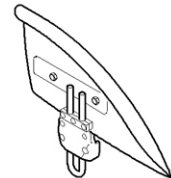

### Clothes guards / Mud guards

DDT1400

Clothes guards, fixed

DDT1402

Mud guards, fixed

DDT1403

Mud guards, removable

*(This option adds 2 cm to the total width of the wheelchair)*

## Siderests

DDT1416  
DDT1421

Siderest height adjustable (with tools),  
removable, short or long

*(This option adds 2 cm to the total width of  
the wheelchair)*

DDT1430  
DDT1431

Siderest flip-back height adjustable,  
removable, short or long