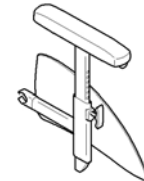

## Siderests

DDT1416  
DDT1421

Siderest height adjustable (with tools),  
removable, short or long

*(This option adds 2 cm to the total width of  
the wheelchair)*

DDT1430  
DDT1431

Siderest flip-back height adjustable,  
removable, short or long

*(This option adds 2 cm to the total width of  
the wheelchair)*

DDT1440  
DDT1441

Siderest with desk function, flip-back,  
height adjustable, removable,  
short or long

*(This option adds 2 cm to the total width of  
the wheelchair)*