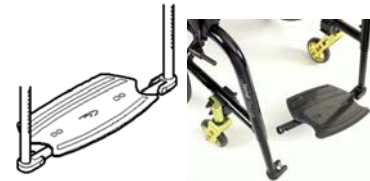

### Footrest

DDT1562  
DDT1563

Two pieces footrest,  
set to the front or to the back

DDT1564  
DDT1565

Two pieces footrest angle adjustable,  
set to the front or to the back

DDT1566  
DDT1567

One piece footrest flip-up,  
angle adjustable,  
fixed on one side when folded,  
set to the back or to the front

## Ultra-Light - Footrest

DDT1568  
DDT1569

One piece footrest flip-up,  
angle adjustable,  
fixed on both sides when folded,  
set to the back or to the front

DDT1556

Two pieces footrest high mounted, plastic