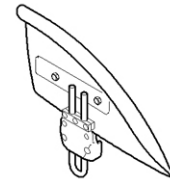

## Ultra-Light - Side guards

---

DDT1405

Mud guards carbon, fixed

---

DDT1408

Mud guards carbon, removable

*(This option adds 2 cm to the total width of the wheelchair)*

## Siderests

DDT1416  
DDT1421

Siderest height adjustable (with tools),  
removable, short or long

*(This option adds 2 cm to the total width of  
the wheelchair)*

DDT1430  
DDT1431

Siderest flip-back height adjustable,  
removable, short or long