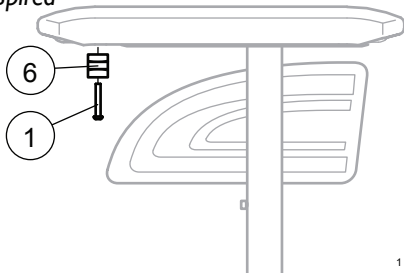

① 2x		RXS 4,8 x 32	⑥ 2x	
② 2x		MFX M4x30	⑦ 2x	
③ 2x		MFX M4x35	⑧ 2x	
④ 4x		MFX M4x40		
⑤ 2x		MC65 M6x30		

Rea Focus
Rea Spirea²
Rea Spirea³

Invacare Spin^x
Invacare XLT