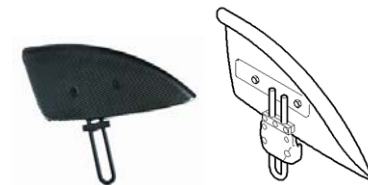

DDR1570

Carbon footplate, angle adjustable

Side guards

Clothes guards / Mud guards

DDR1401

Carbon clothes-guards, flip back

DDR1408

Carbon mud guards, removable

(This option adds 2 cm to the total width of the wheelchair)

Siderests

DDR1416
DDR1421

Siderest height adjustable (with tools),
removable, short or long

Cushions and options

DDR0660

Flo-tech Lite cushion

DDR0603