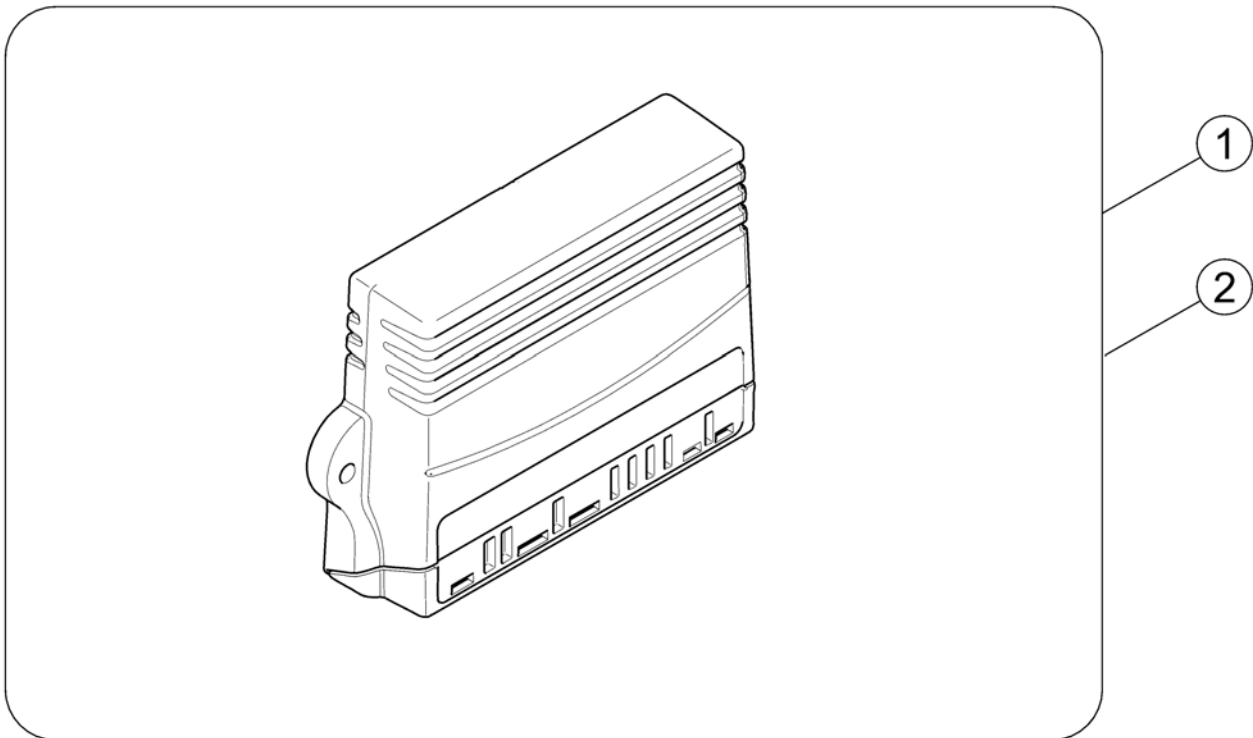

(ACT for ACS 2)

1	SP1528542	ACTUATORMODUL ACT2 DX2 STORM4 TDX BORA	1
2	SP1529382	ACTUATORMODUL ACT4 DX2 STORM4 TDX BORA	1