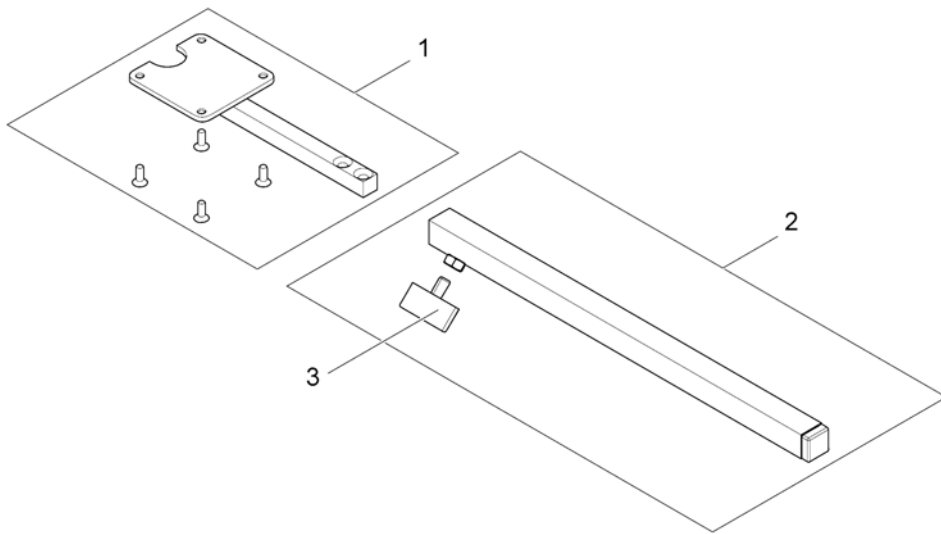

1	SP1434921	HOLDER FOR REM 34 STORM4	1
2	SPS183040	STYREBOKSHOLDER STD KPL STORM3 G40	1
3	L31001	VINGSKRUV M 6X10 GARANT G24 S	1