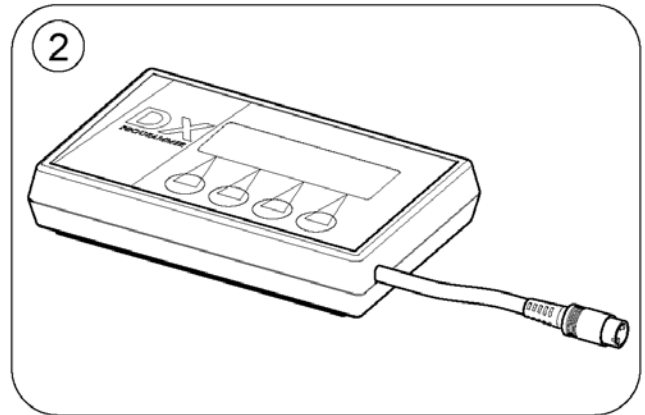

1534069X.dwg

-	GSM63003	KABEL BUS 0,3M ACS,	1
1	SP1537966	HOLDER DX-SKT4 STORM4	1
2	SP1537967	FORGRENING BUSS SKT4 ACS	1

(Slow-stop-sensor & Holder)

1546440X.dwg

1	SP1533662	(Slow-stop-sensor, ACS2, cpl.)	1
2	SP1546433	(Slow-stop-sensor bracket)	1