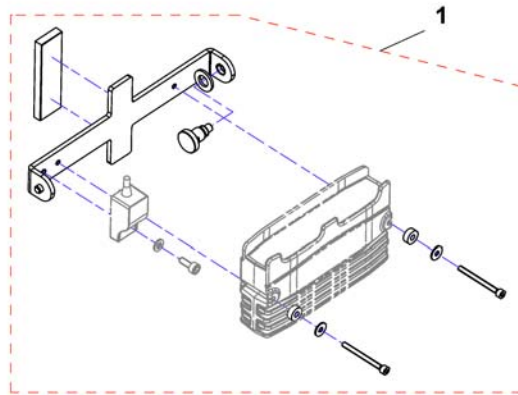

1 SP1546769

(Power module holder / Gyro)
Lock washer between module and bracket!

1