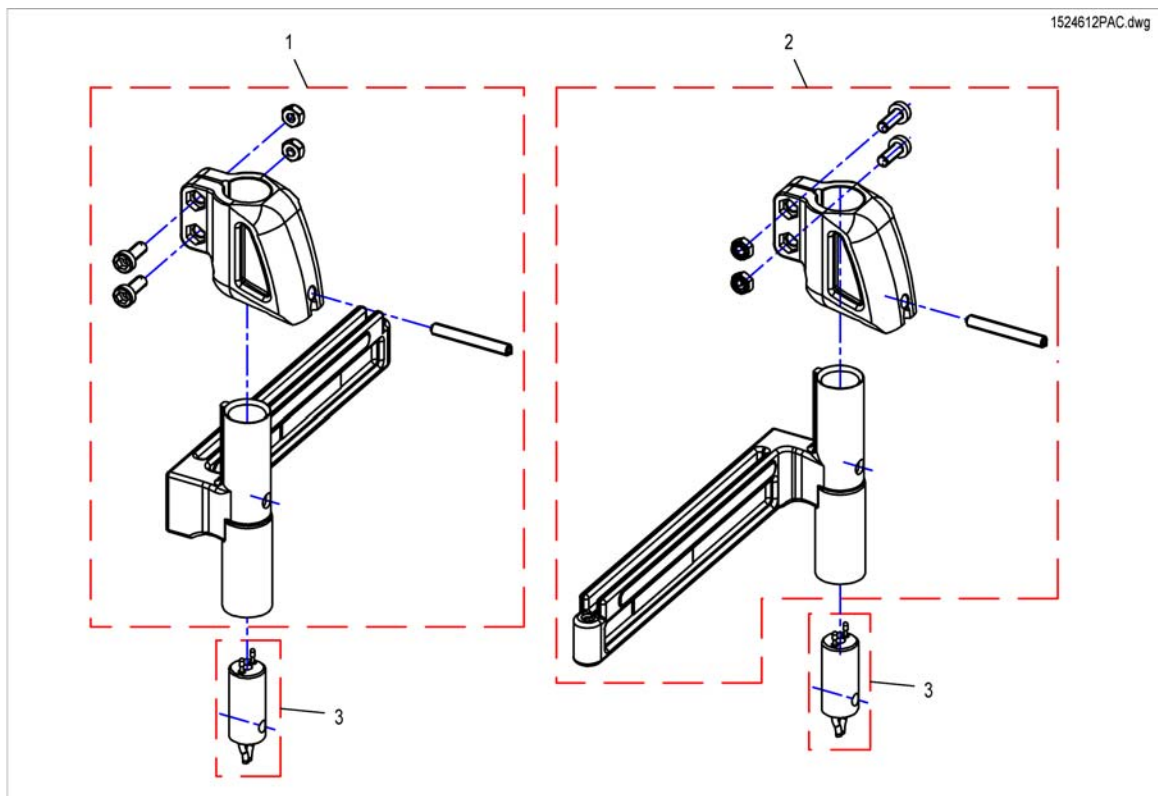

(Legrest Support, Vari series, Flex2-/Max-Seat)

1	SP1526910	FESTE BENST MAN BORA <i>Flex2 & MAX</i>	1
1	SP1524612	HOLDER BENST EL ADE HØ BORA <i>for ACS, Flex2</i>	1
1	SP1555995	(Footrest/Legrest receptacle, powered, RH, 5cm) <i>for ACS, MAX</i>	1
1	SP1534880	(Footrest/Legrest receptacle, powered, RH, 5cm) <i>for R-Net, Flex2 & MAX without Lifter</i>	1
1	SP1537399	(Footrest/Legrest receptacle, powered, RH, 5cm) <i>for R-Net, Flex2 & MAX with Lifter</i>	1
2	SP1526909	FESTE BENST MAN BORA <i>Flex2 & MAX</i>	1
2	SP1524613	HOLDER BENST EL ADE VE BORA <i>for ACS, Flex2</i>	1
2	SP1555996	(Footrest/Legrest receptacle, powered, LH, 5cm) <i>for ACS, MAX</i>	1
2	SP1534881	(Footrest/Legrest receptacle, powered, LH, 5cm) <i>for R-Net, Flex2 & MAX without Lifter</i>	1
2	SP1537400	(Footrest/Legrest receptacle, powered, LH, 5cm) <i>for R-Net, Flex2 & MAX with Lifter</i>	1
3	SP1527775	KABEL HOLDER BENST 65MM TDX <i>for ACS, Flex2 RH</i>	1
3	SP1530795	KABEL I HOLDER F BENST STORM4 BORA TDX <i>for ACS, Max-Seat RH & LH / Flex2 LH</i>	1
3	SP1533694	(Power Supply Cable Legrest (850mm)) <i>for R-Net without Lifter, RH & LH</i>	1
3	SP1450232	KABEL EL BENST KORT STORM3 <i>for R-Net with Lifter, RH & LH</i>	1