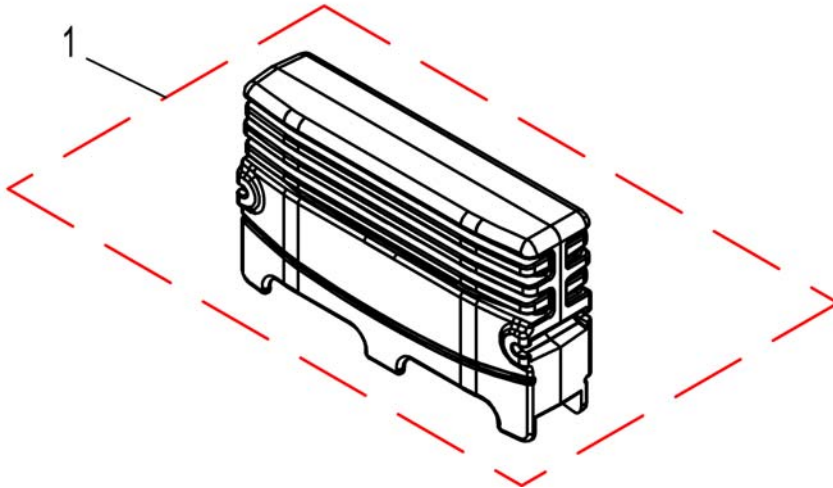

(Power modules ACS 2)

1524244X.dwg

-	SP1555702	(Gasket kit for ACS2, Powermodule and ACT)	1
1	SP1524244	POWERMODUL DX2 STORM4 <i>Lock washer between module and bracket!</i>	1
1	SP1537975	POWERMODUL ACS2 FOR GYRO ACS2 <i>Lock washer between module and bracket!</i>	1