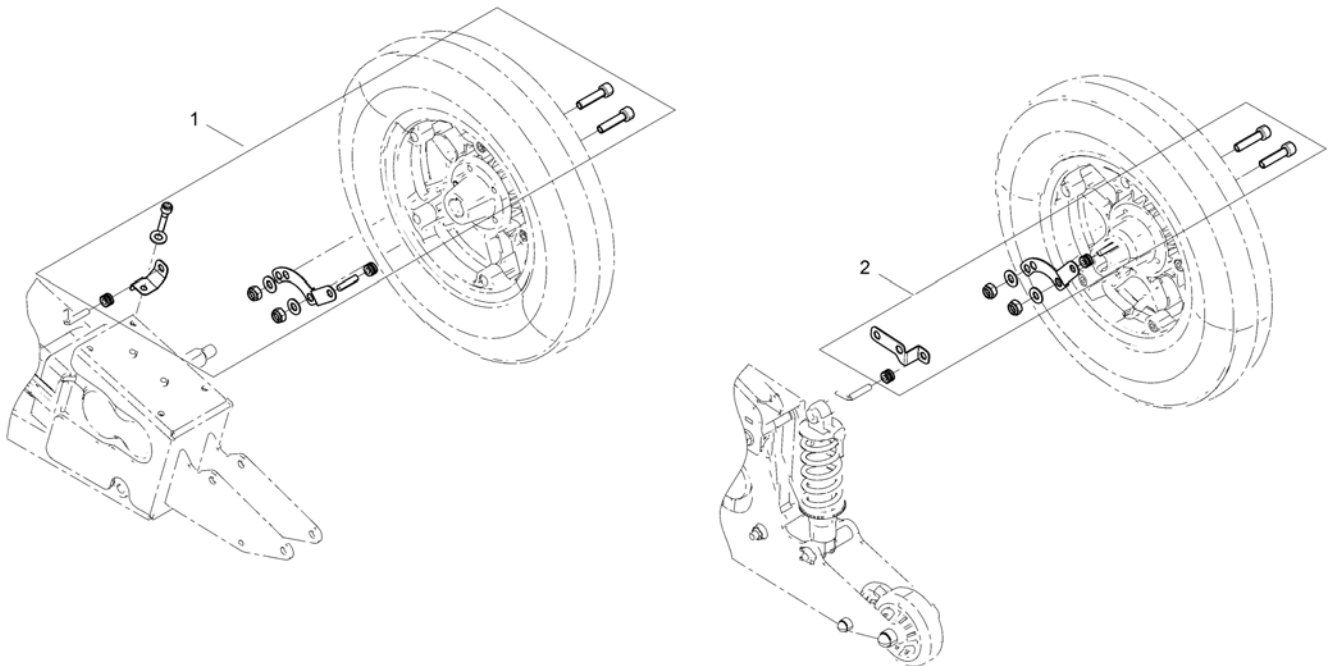

(Mounting-kit km-Counter)

1540353X.iso

1	SP1548705	(Mounting-kit Speedometer sensor)	1
2	SP1540353	(Mounting-kit Speedometer sensor SSD-motors)	1