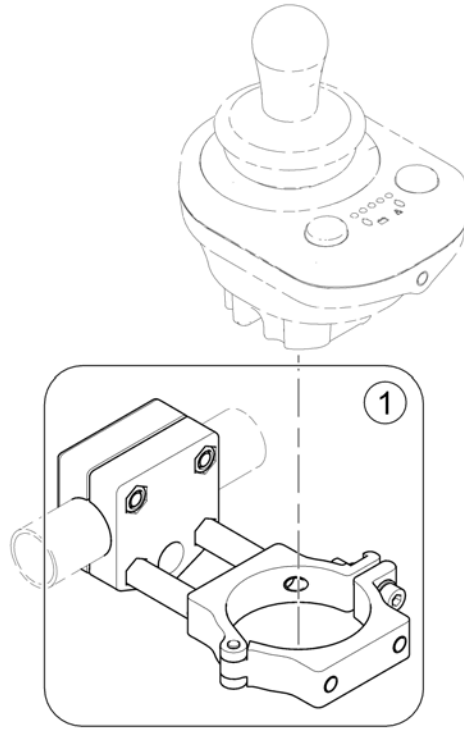

(Bracket, Compact Dual Control - long)

158856 iso

1 SP1587119

(Remote Attachment - long)

1