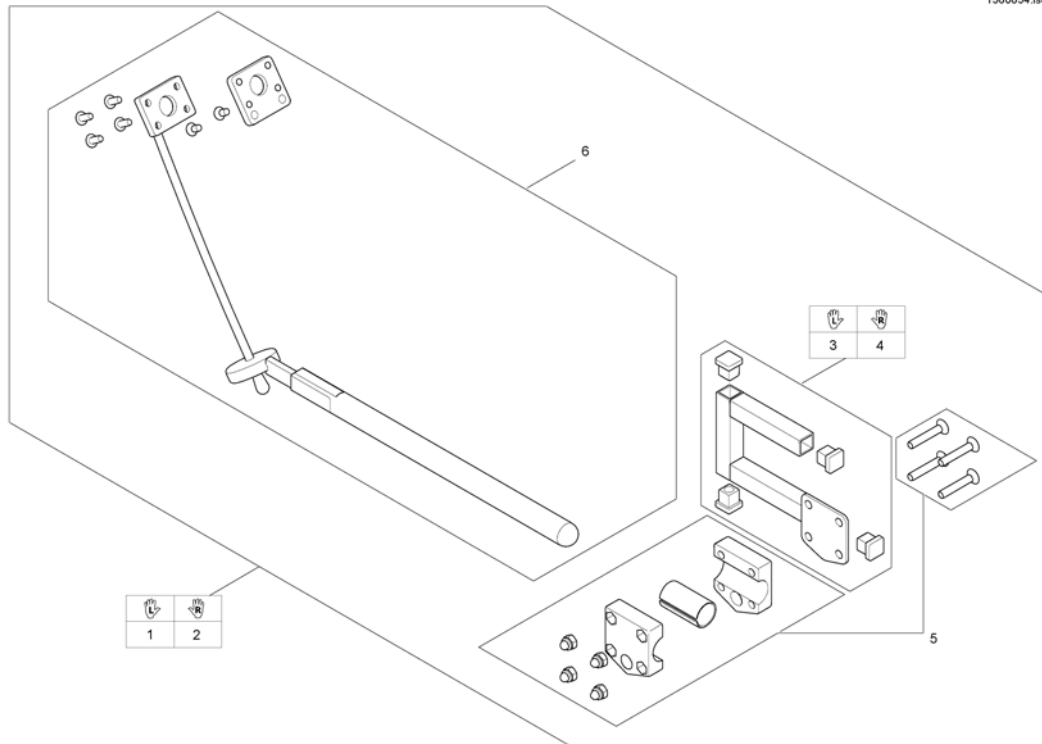

1	SP1505187	(Remote Control G91S) [1615]	1
2	-	(Remote Bracket Standard) [1615+1207/1208]	1

(Remote Bracket Standard)

1560654.iso

1	SP1509718	HOLDER FOR DX-REMG91 VE JUSTERBAR HØYDE/DYBDE	1
2	SP1509690	HOLDER FOR DX-REMG90 HØ JUSTERBAR HØYDE/DYBDE	1
3	SP1509716	(Adapter G91 LH)	1
4	SP1509711	(Adapter G91 RH)	1
5	SP1527503	(Gripper clamp cpl.)	1
6	SP1527504	(Swan neck remote bracket with adapter plate)	1