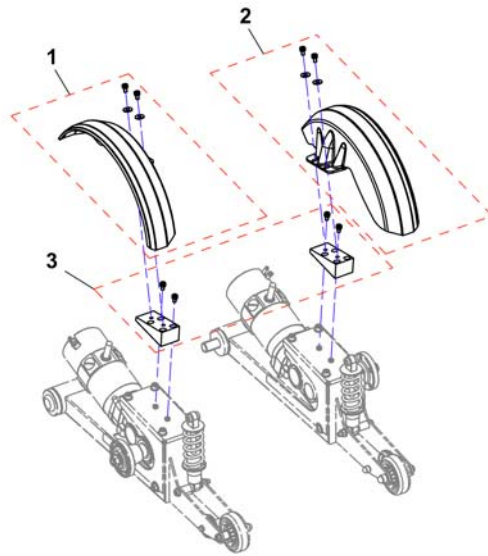

(Fender for Drive Wheel)

154805X.png

1	SP1533975	(Mudguard, cpl., RH)	1
2	SP1533976	(Mudguard, cpl., LH)	1
3	SP1548538	(Mudguard adapter)	1