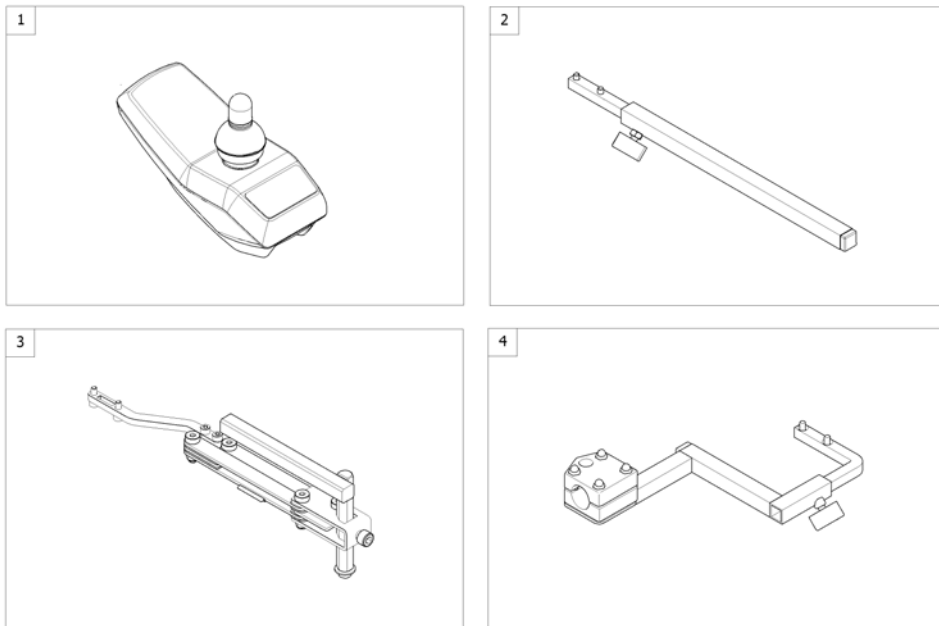

(REM 24 SD with brackets)

1562696 iso

1	-	(Remote REM 24SD) <i>[1601/1602]</i>	0
2	-	(Remote Bracket Standard) <i>[1601+1207/1208]</i>	1
3	-	(Remote Bracket Swing away & height adjust.) <i>[1601+1707/1708]</i>	1
4	-	(Remote Bracket Attendant) <i>[1602+1207/1208]</i>	1