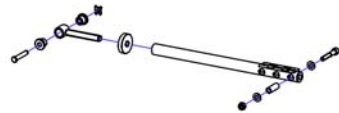

(Manual backrest adjustment)

1545185.jpg

---

1 SP1545185 (Spindle, backrest adjustment, cpl.)

1