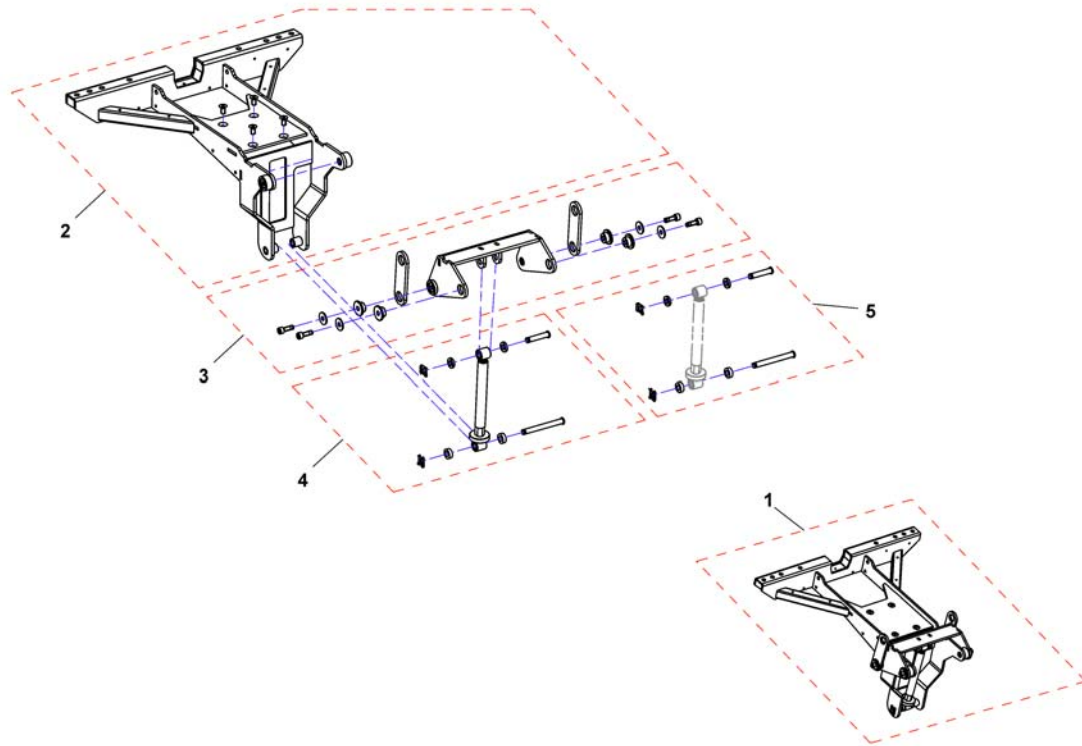

1	SP1527905	SVINGARM HØ STORM4	1
2	SP1527904	SVINGARM VE STORM4	1

1542985.dwg

1 SP1542985

(Seat column)

1

Invacare® Storm4Max | Sete
(Powered seat tilt)

1543092.dwg

1	SP1543092	(Powered seat tilt)	1
2	SP1536630	(Tilt support)	1
3	SP1536646	(Tilt carrier)	1
4	SP1563175	(Motor for powered tilt, cpl.)	1
5	SP1532481	MONTERINGSKIT TILT STORM4	1