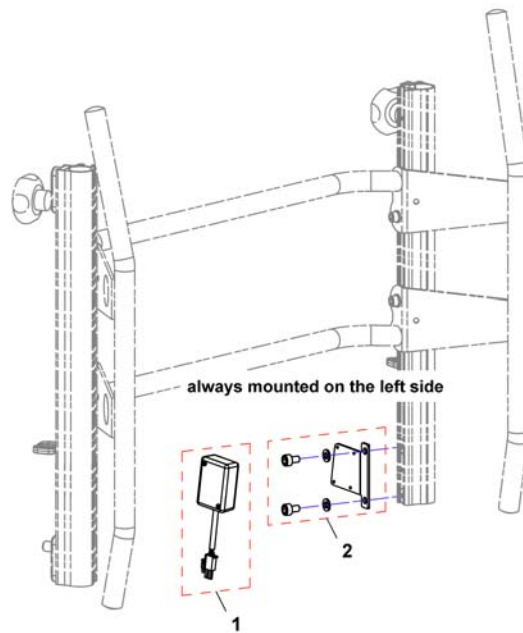

(Slow-stop-sensor & Holder)

1546440X.dwg

1	SP1533662	(Slow-stop-sensor, ACS2, cpl.)	1
2	SP1546433	(Slow-stop-sensor bracket)	1