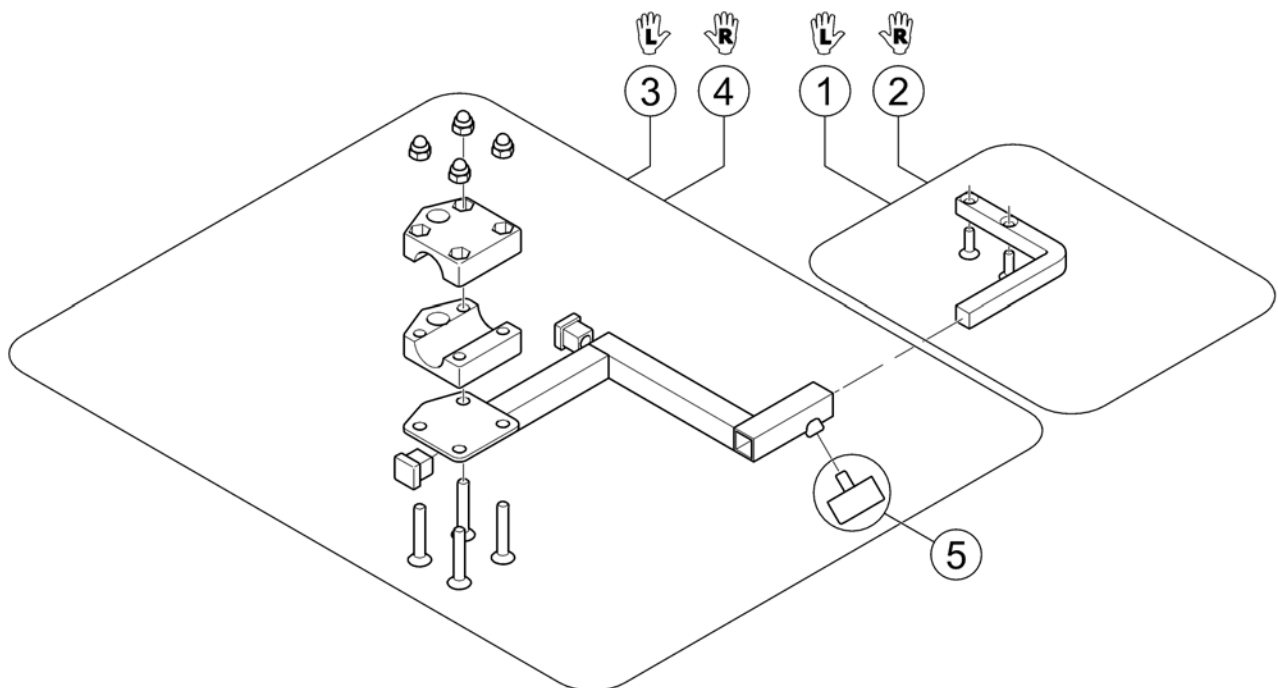

(Remote Bracket Attendant)

1560837.no

1	1422806	(Remote Support LH)	1
2	1422810	(Remote Support RH)	1
3	SP1422937	(Bracket for attendant control LH)	1
4	SP1422936	(Bracket for attendant control RH)	1
5	L31001	VINGSKRUV M 6X10 GARANT G24 S	1