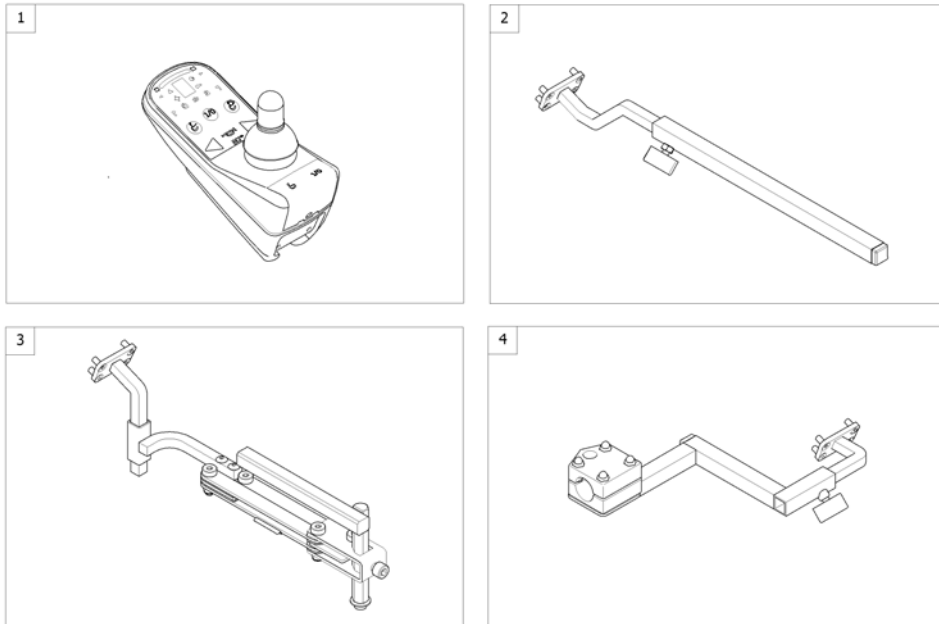

(Remote Bracket Swing away & height adjust.)

1559857.iso

1	SP1536180	HOLDER STYREBOKS SHARK/REM A/REM B	1
2	SP1496249	SWING AWAY VE NY MOD2008 KPL	1
3	SP1496248	SWING AWAY HØ NY MOD2008 KPL	1

1	SP1523444	STYREBOKS REM550 STORM4 TDX BORA [1617/1618]	1
2	-	(Remote Bracket Standard) [1617+1207/1208]	1
3	-	(Remote Bracket Swing away & height adjust.) [1617+1207/1208]	1
4	-	(Remote Bracket Attendant) [1618+1207/1208]	1

1	SP1440677	(Remote REM 34) [1611]	1
2	-	(Remote Bracket Standard) [1611+1207/1208]	1
3	-	(Remote Bracket Swing away & height adjust.) [1611+1707/1708]	1

1	SP1434921	HOLDER FOR REM 34 STORM4	1
2	SPS183040	STYREBOKSHOLDER STD KPL STORM3 G40	1
3	L31001	VINGSKRUV M 6X10 GARANT G24 S	1

(Remote Bracket Swing away & height adjust.)

1560845.iso

1	SP1527125	FESTE FOR REM34 STORM4	1
2	SP1496249	SWING AWAY VE NY MOD2008 KPL	1
3	SP1496248	SWING AWAY HØ NY MOD2008 KPL	1

1	SP1504720	STYREBOKS DX-REM G90A STORM4 [1614/1616]	1
2	-	(Remote Bracket Standard) [1614+1207/1208]	1
3	-	(Remote Bracket Swing away & height adjust.) [1614+1707/1708]	1
4	-	(Remote Bracket Attendant) [1616+1207/1208]	1