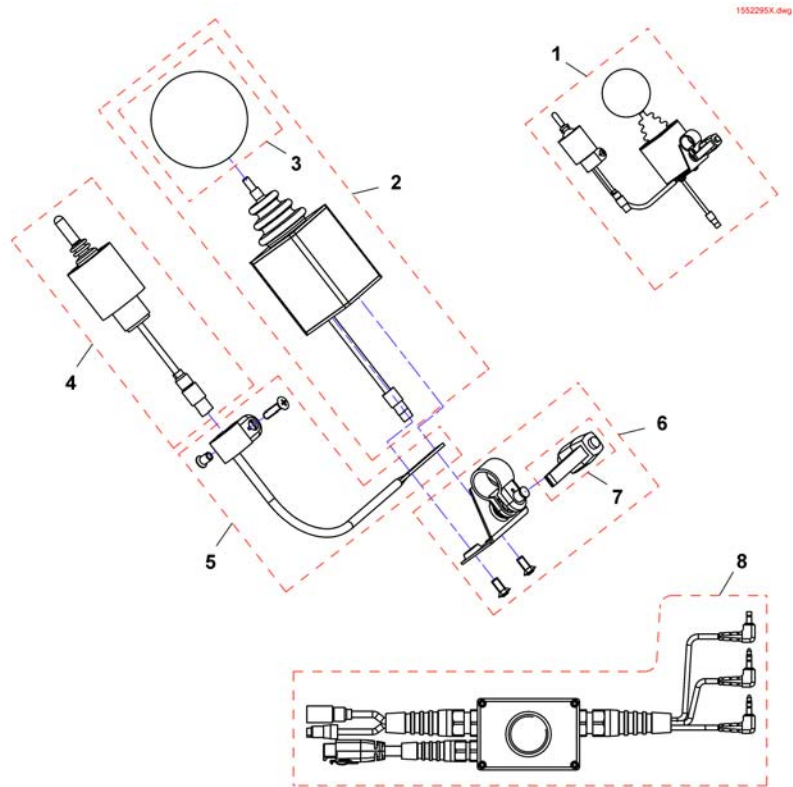

(Small Chincontrol)

1	1448705	$HAKESTYRING KPL MONT EKSTRA JOYSTICK	1
1	1421770	(Chin control G80/G90, cpl.)	1
1	SP1544255	(Chin control G91, cpl.)	1
2	Z183282	(Joystick, kmpl.)	1
3	Z183265	BRUK GJS26826 DYNAMICS	1
4	1442943	(Switchjoystick REM24, kmpl.)	1
4	Z183283	(Switchjoystick G80/G90, cpl.)	1
4	SP1544250	(Switchjoystick G91, kmpl.)	1
5	SP1552294	(Switchjoystick bracket)	1
6	SP1552295	(Joystick clamp)	1
7	L32901	SPAK M8 STORM4	1
8	SP1442944	(Harness REM24)	1
8	Z183275	(Harness G80/G90)	1
8	SP1541715	(Harness G91)	1