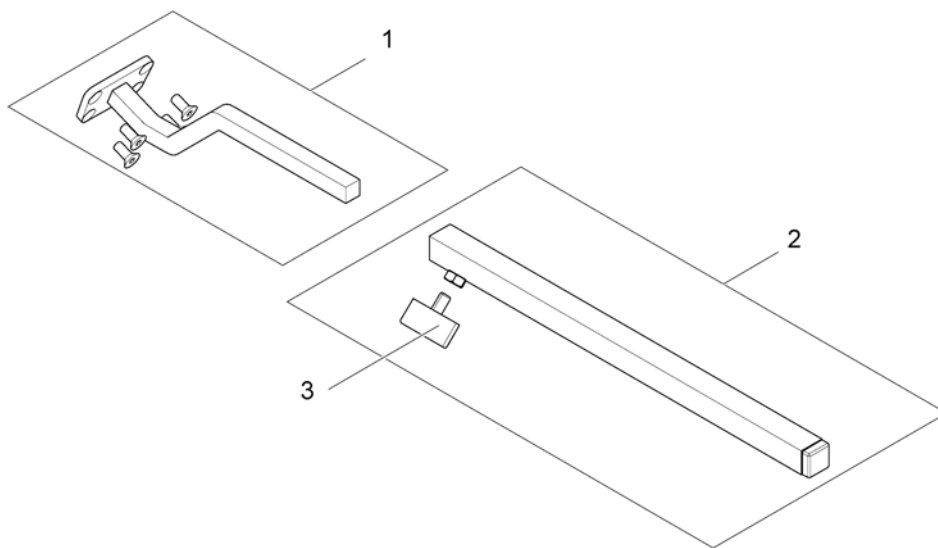

(Remote Bracket Standard)

1562939.iso

1	SP1504822	(Remote Support Standard)	1
2	SPS183040	STYREBOKSHOLDER STD KPL STORM3 G40	1
3	L31001	VINGSKRUV M 6X10 GARANT G24 S	1