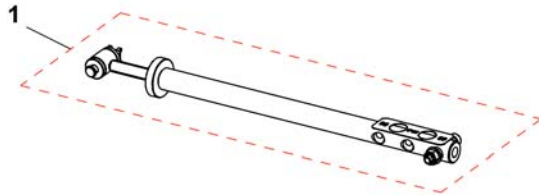

(Manual backrest adjustment)

1545185.jpg

---

1 SP1545185 (Spindle, backrest adjustment, cpl.)

1