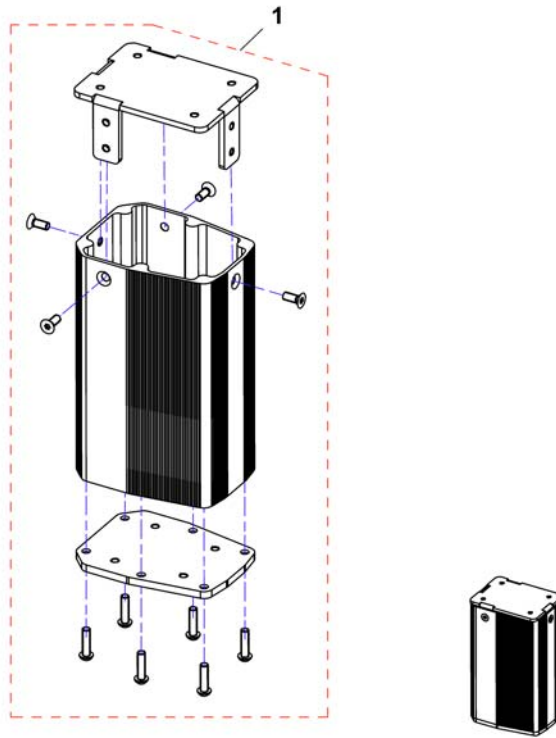

1	SP1527905	SVINGARM HØ STORM4	1
2	SP1527904	SVINGARM VE STORM4	1

1542985.dwg

1 SP1542985

(Seat column)

1

Invacare® Storm4Max | Sete
(Powered seat tilt)

1543092.dwg

1	SP1543092	(Powered seat tilt)	1
2	SP1536630	(Tilt support)	1
3	SP1536646	(Tilt carrier)	1
4	SP1563175	(Motor for powered tilt, cpl.)	1
5	SP1532481	MONTERINGSKIT TILT STORM4	1