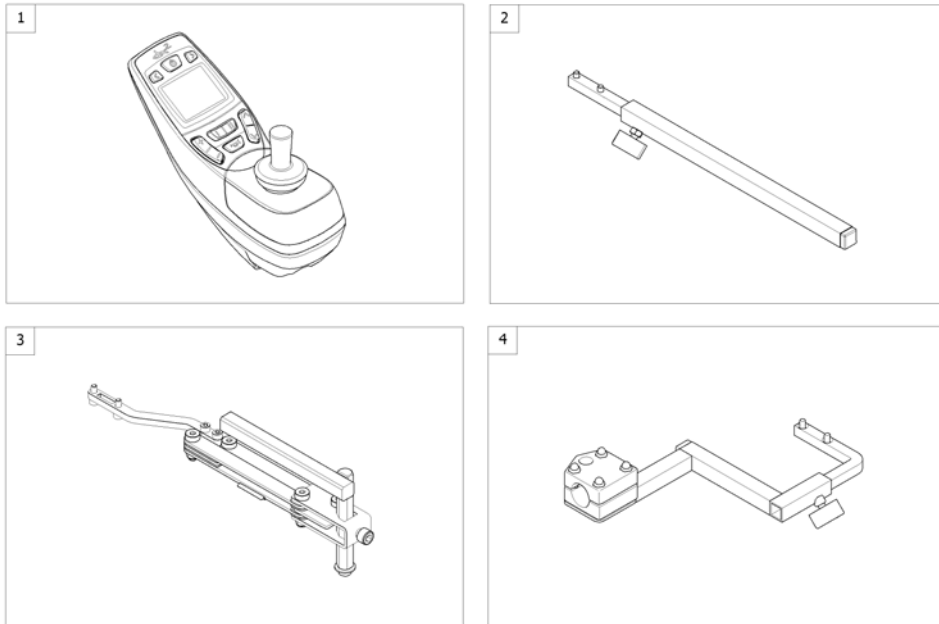

1	SP1523444	STYREBOKS REM550 STORM4 TDX BORA [1617/1618]	1
2	-	(Remote Bracket Standard) [1617+1207/1208]	1
3	-	(Remote Bracket Swing away & height adjust.) [1617+1207/1208]	1
4	-	(Remote Bracket Attendant) [1618+1207/1208]	1