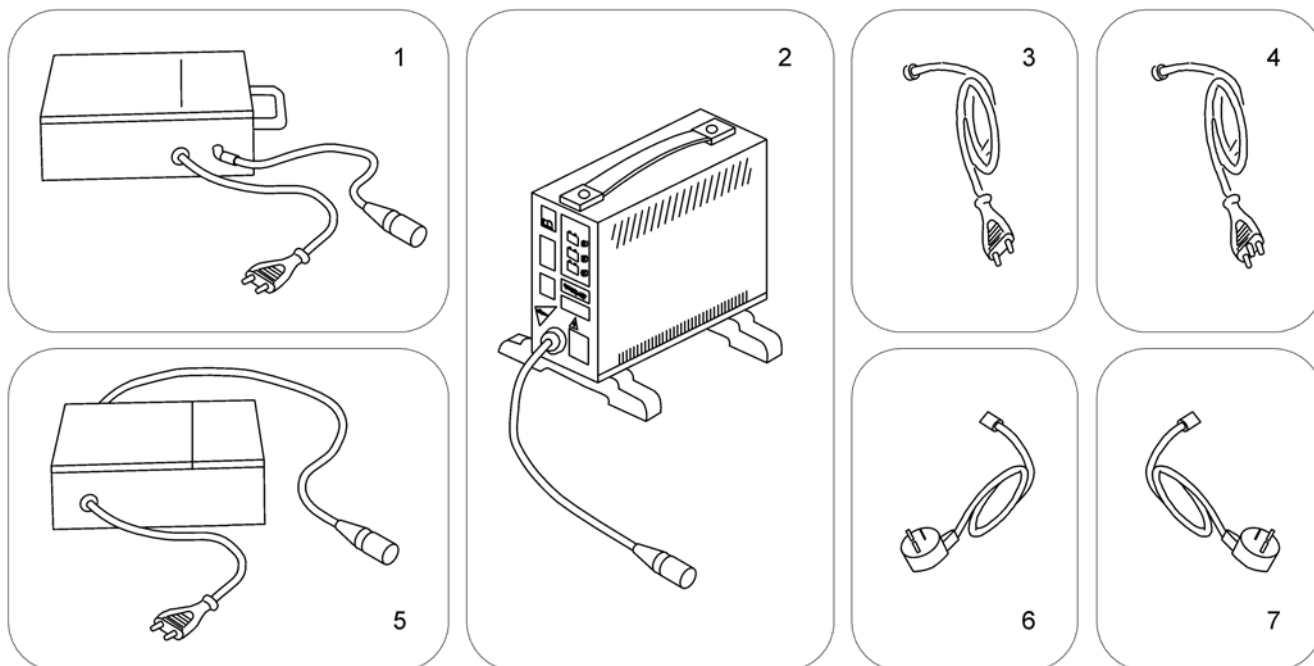

(Chargers)

SP51981.iso

1	5813987	(Charger 8A, Gi Popular (Sweden only))	1
2	SPP51981	(Charger 8A for Batteries up to 73Ah (without power cord))	1
3	P21079	(Power Cord, Continental Shockproof Plug)	1
4	1443841	(Power Cord, Swiss)	1
5	1510201	(Charger 10A, Powercharge Classic (G50), for Batteries from 97AH (with power cord))	1
5	SP1545511	LADER LADAC/DEFA 701239 MED PLUGG	1
6	P21080	(Power Cord, UK)	1
7	SP1553849	(Power Cord, Israel)	1