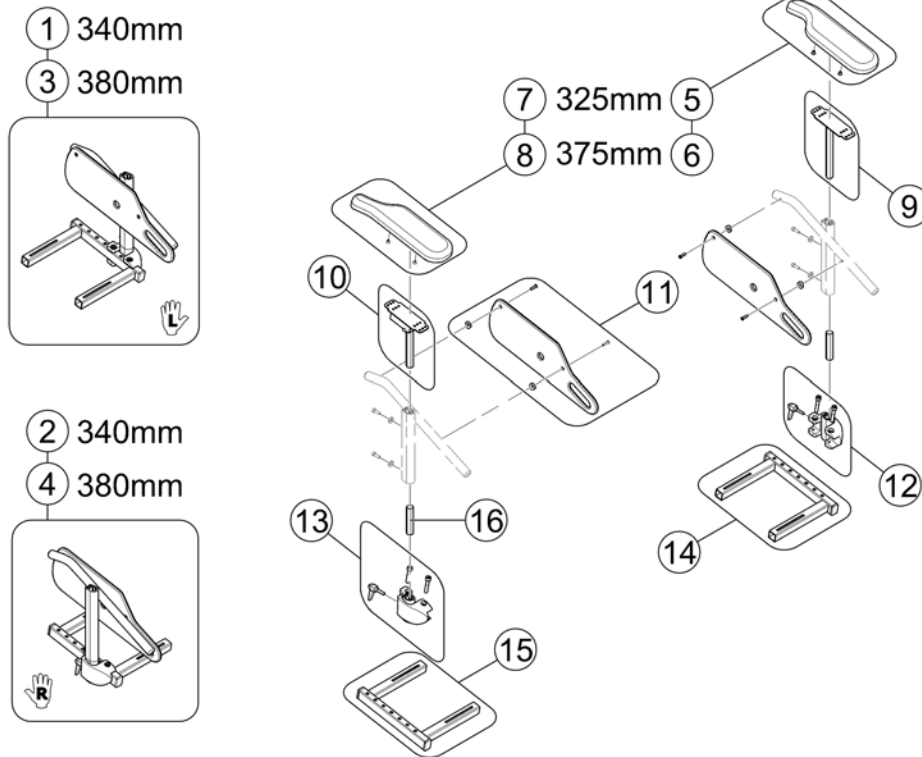

1	SP1583906	(Siderest 340mm LH, without Armrest - Max Seat)	1
2	SP1583907	(Siderest 340mm RH, without Armrest - Max Seat)	1
3	SP1583908	ARMLEN VE H 38 KPL MAX STORM4 MAX	1
4	SP1583909	ARMLEN HØ H38 KPL MAX STORM4 MAX	1
5	SP1443004	ARMLENSPOLSTER VE STORM STORM TDX BORA	1
6	SP1528846	ARMLENSPOLSTER VE LANG STORM TDX BORA	1
7	SP1449043	ARMLENSPOLSTER HØ STORM STORM TDX BORA	1
8	SP1528845	ARMLENSPOLSTER HØ LANG STORM4 TDX BORA	1
9	SP1510857	ARMLENSPOLSTER HOLDER VE STORM3/4 2009->	1
10	SP1510856	ARMLENSPOLSTER HOLDER HØ STORM3/4 2009->	1
11	SP1428078	KLESBESKYTTER STORM4 TDX	1
12	SP1541647	(Clamp, LH, cpl.)	1
13	SP1541646	(Clamp, RH, cpl.)	1
14	SP1537209	(Bracket, cpl., LH)	1
15	SP1537208	(Bracket, cpl., RH)	1
16	1422092-0002	(CONNECTION PIECE)	1