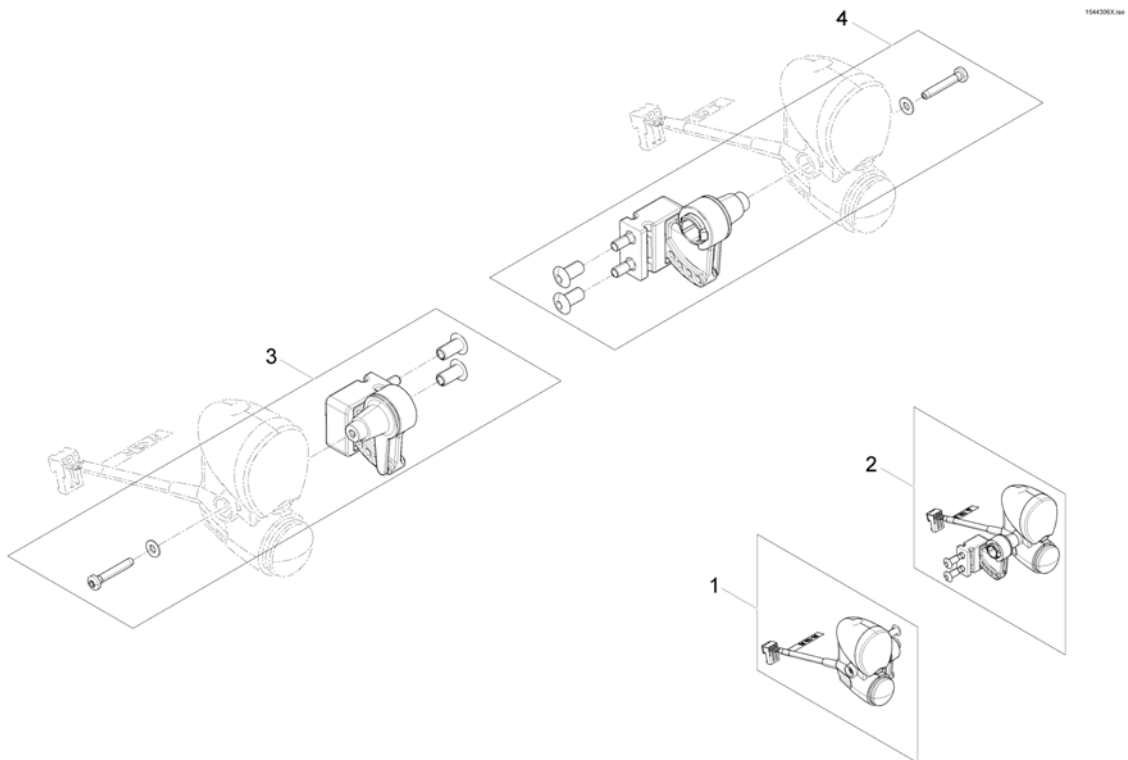

(LED-Frontlight)

1	SP1544306	(Front light RH)	1
2	SP1544307	(Front light LH)	1
3	SP1560653	(Frontlight bracket LH)	1
4	SP1562296	(Frontlight bracket RH)	1