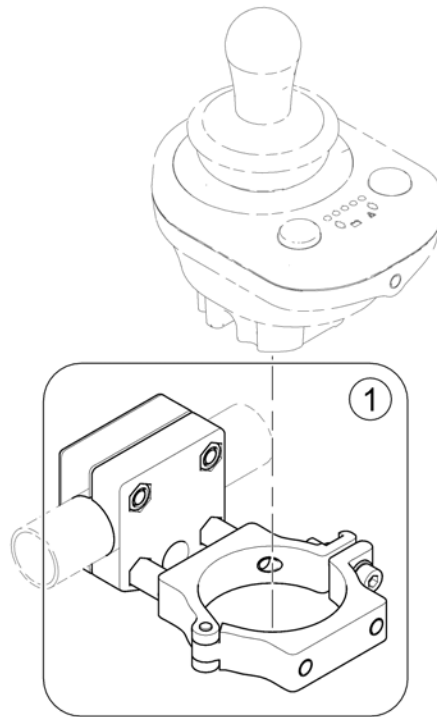

1588802 Rev

1	-	(Compact Dual Control)	1
2	-	(Bracket, Compact Dual Control - short)	1
3	-	(Bracket, Compact Dual Control - long)	1

1 SP1586988

(Remote DX2-ACU)

1

(Bracket, Compact Dual Control - short)

1588857.jpg