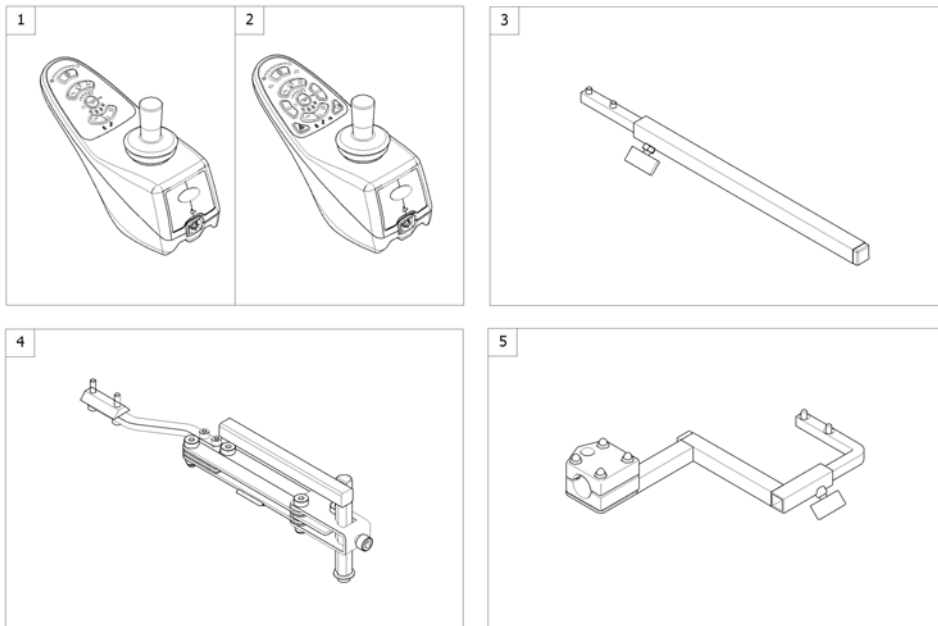

1	SP1523440	(Remote "REM A") [1638/1643]	1
2	SP1523445	(Remote "REM B") [1639/1644]	1
3	-	(Remote Bracket Standard) [1638/1639+1207/1208]	1
4	-	(Remote Bracket Swing away & height adjust.) [1638/1639+1707/1708]	1
5	-	(Remote Bracket Attendant) [1643/1644+1207/1208]	1