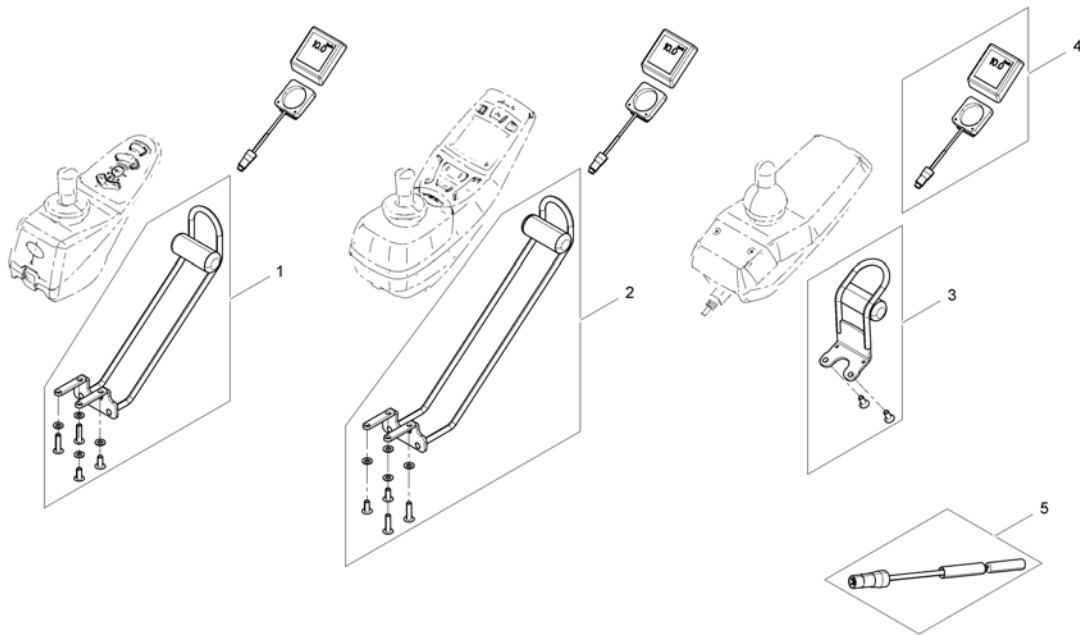

1	SP1530563	(Speedometer holder REM A & REM B)	1
2	SP1530564	(Speedometer holder REM 550)	1
3	SP1546263	(Speedometer holder REM24)	1
4	Z183259	(Speedometer)	1
5	1421733	(Reed-sensor cable l=2500mm)	1