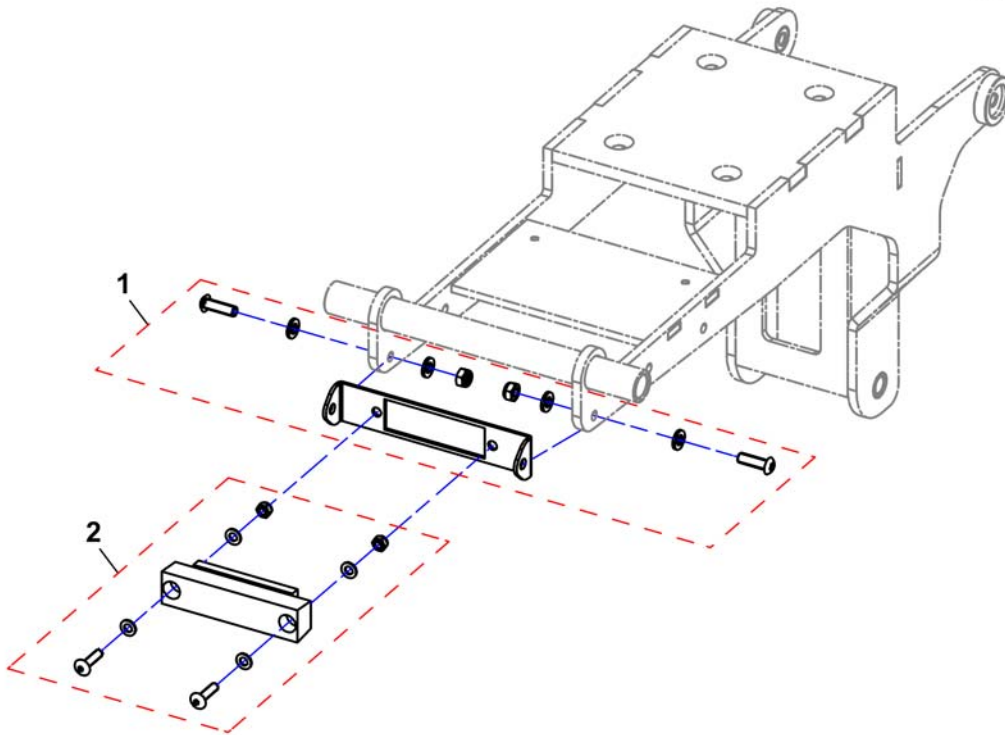

1534069X.dwg

-	GSM63003	KABEL BUS 0,3M ACS,	1
1	SP1537966	HOLDER DX-SKT4 STORM4	1
2	SP1537967	FORGRENING BUSS SKT4 ACS	1