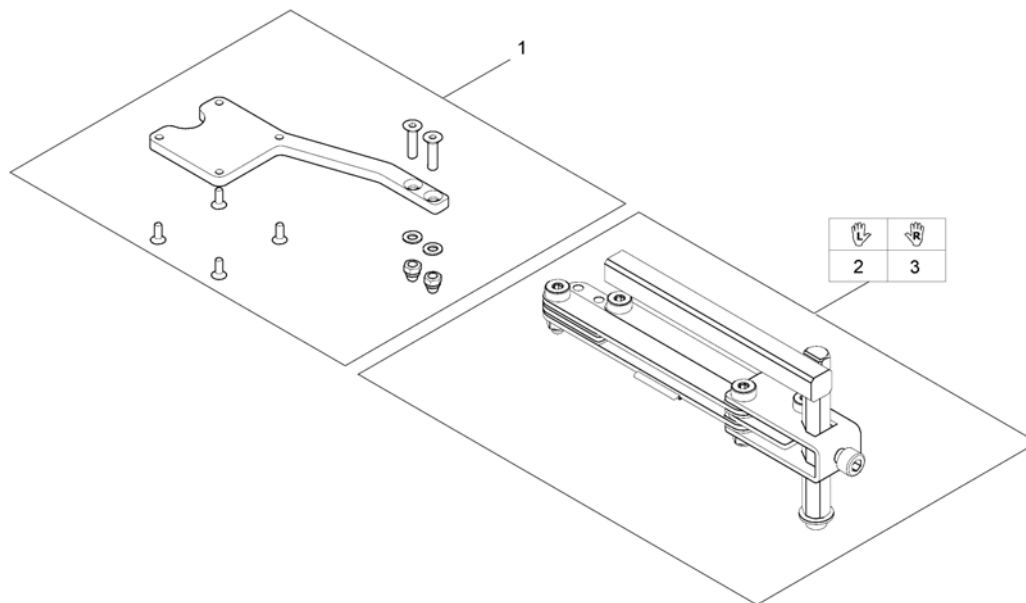

(Remote Bracket Swing away & height adjust.)

1560845.iso

1	SP1527125	FESTE FOR REM34 STORM4	1
2	SP1496249	SWING AWAY VE NY MOD2008 KPL	1
3	SP1496248	SWING AWAY HØ NY MOD2008 KPL	1