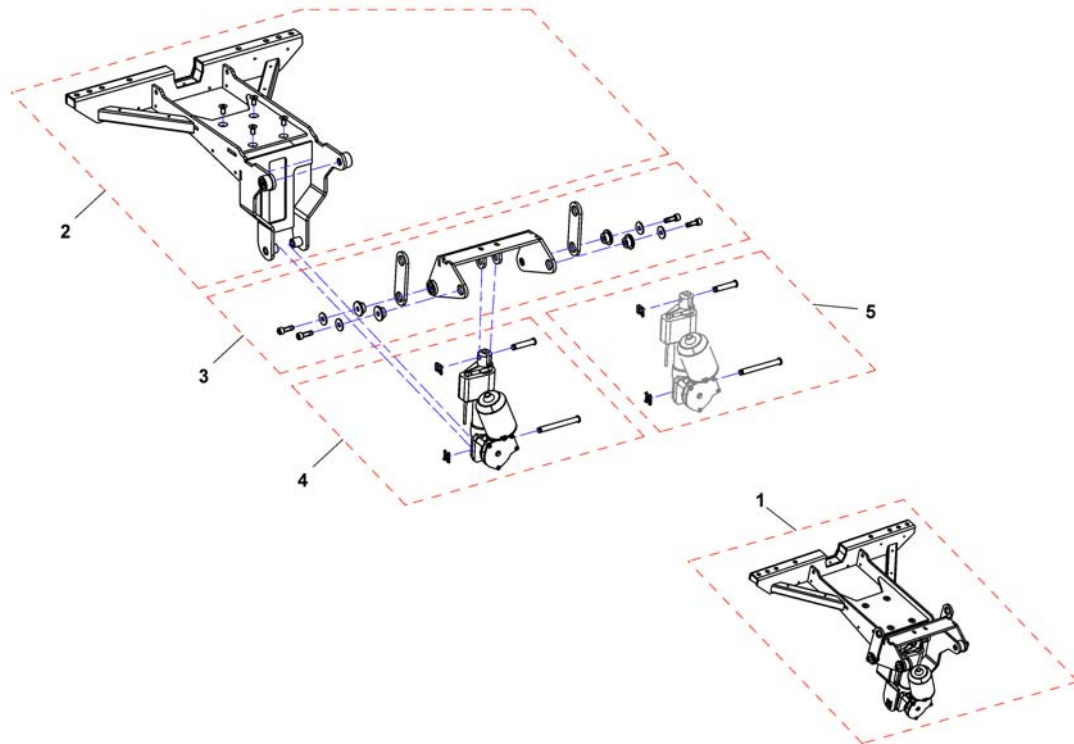

1	SP1527905	SVINGARM HØ STORM4	1
2	SP1527904	SVINGARM VE STORM4	1

1542985.dwg

1 SP1542985

(Seat column)

1

Invacare® Storm4Max | Sete
(Powered seat tilt)

1543092.dwg

1	SP1543092	(Powered seat tilt)	1
2	SP1536630	(Tilt support)	1
3	SP1536646	(Tilt carrier)	1
4	SP1563175	(Motor for powered tilt, cpl.)	1
5	SP1532481	MONTERINGSKIT TILT STORM4	1