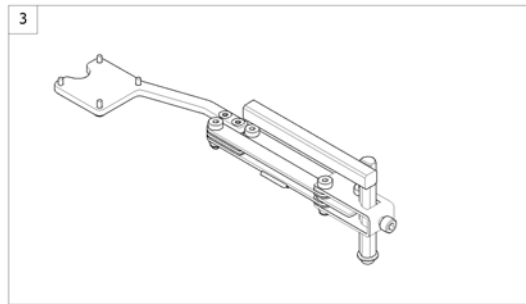

(Remote Bracket Swing away & height adjust.)

1559857.iso

1	SP1536180	HOLDER STYREBOKS SHARK/REM A/REM B	1
2	SP1496249	SWING AWAY VE NY MOD2008 KPL	1
3	SP1496248	SWING AWAY HØ NY MOD2008 KPL	1

1	SP1523444	STYREBOKS REM550 STORM4 TDX BORA [1617/1618]	1
2	-	(Remote Bracket Standard) [1617+1207/1208]	1
3	-	(Remote Bracket Swing away & height adjust.) [1617+1207/1208]	1
4	-	(Remote Bracket Attendant) [1618+1207/1208]	1