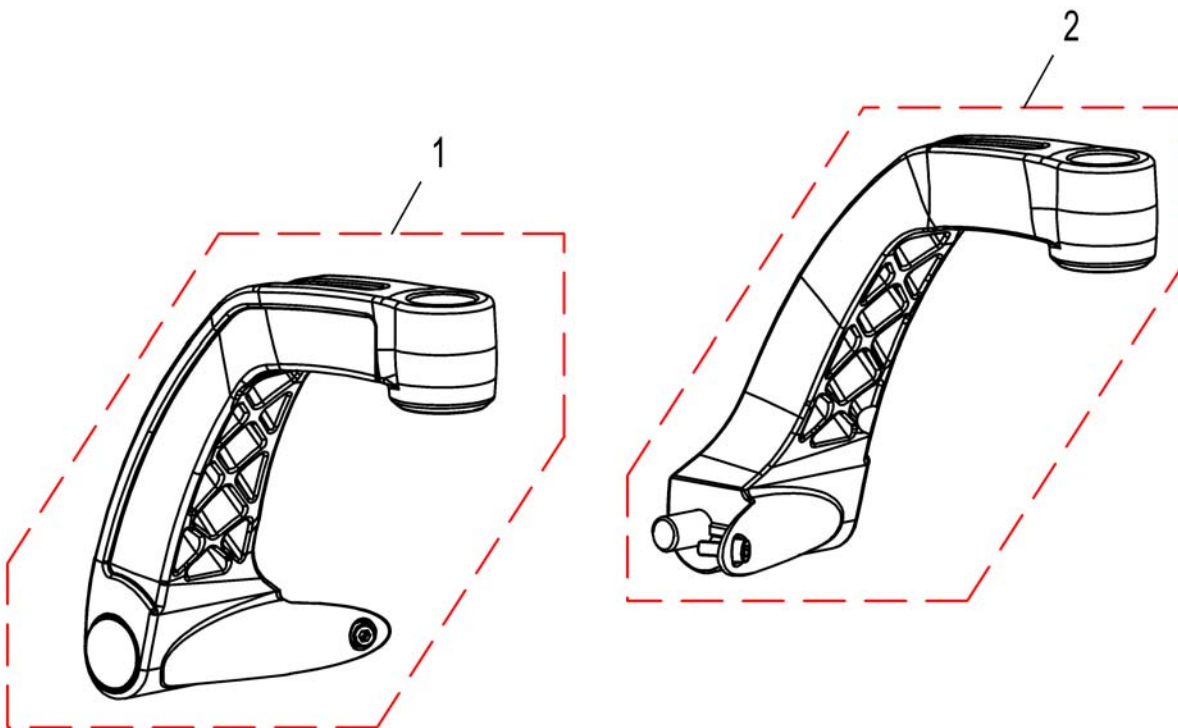

1	SP1527905	SVINGARM HØ STORM4	1
2	SP1527904	SVINGARM VE STORM4	1