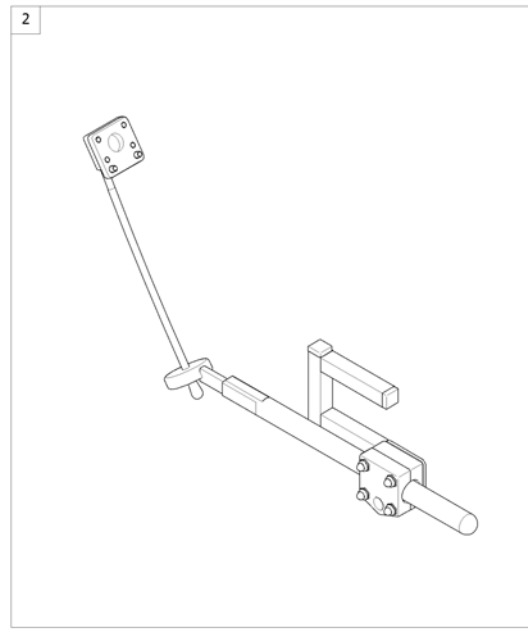

1560310.iso

1	SP1517352	FESTE FOR G90 SWINGAWAY STORM4 TDX BORA	1
2	SP1496249	SWING AWAY VE NY MOD2008 KPL	1
3	SP1496248	SWING AWAY HØ NY MOD2008 KPL	1

(Remote Bracket Attendant)

1560853.iso

1	SP1509435	(Remote Support attendant control G90A, LH)	1
2	SP1509439	(Remote Support attendant control G90A, RH)	1
3	SP1422937	(Bracket for attendant control LH)	1
4	SP1422936	(Bracket for attendant control RH)	1
5	L31001	VINGSKRUV M 6X10 GARANT G24 S	1

1	SP1505187	(Remote Control G91S) [1615]	1
2	-	(Remote Bracket Standard) [1615+1207/1208]	1

(Remote Bracket Standard)

1560654.iso

1	SP1509718	HOLDER FOR DX-REMG91 VE JUSTERBAR HØYDE/DYBDE	1
2	SP1509690	HOLDER FOR DX-REMG90 HØ JUSTERBAR HØYDE/DYBDE	1
3	SP1509716	(Adapter G91 LH)	1
4	SP1509711	(Adapter G91 RH)	1
5	SP1527503	(Gripper clamp cpl.)	1
6	SP1527504	(Swan neck remote bracket with adapter plate)	1