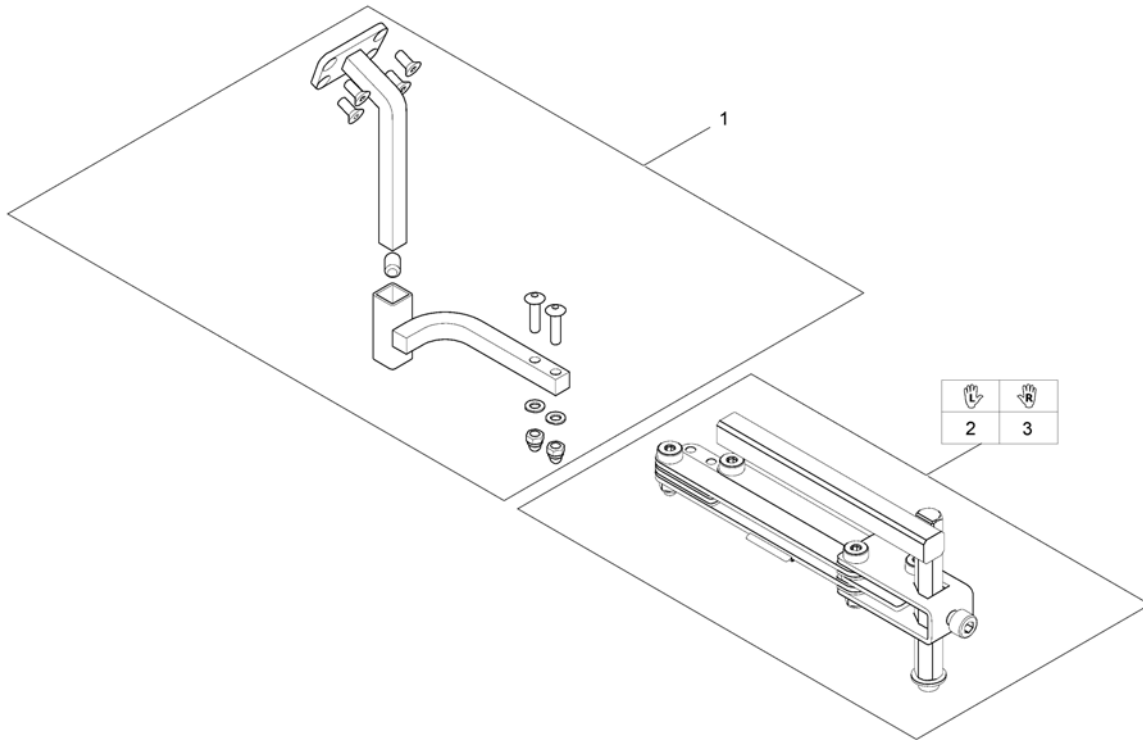

(Remote Bracket Swing away & height adjust.)

1560310.iso

1	SP1517352	FESTE FOR G90 SWINGAWAY STORM4 TDX BORA	1
2	SP1496249	SWING AWAY VE NY MOD2008 KPL	1
3	SP1496248	SWING AWAY HØ NY MOD2008 KPL	1