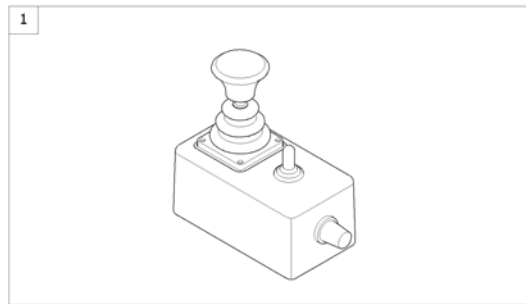

(Dual Control with brackets)

1562893 iso

1	6001425	(ACS dual control) [1291/1292]	1
2	-	(Remote Bracket Dual Control) [1291/1292]	1