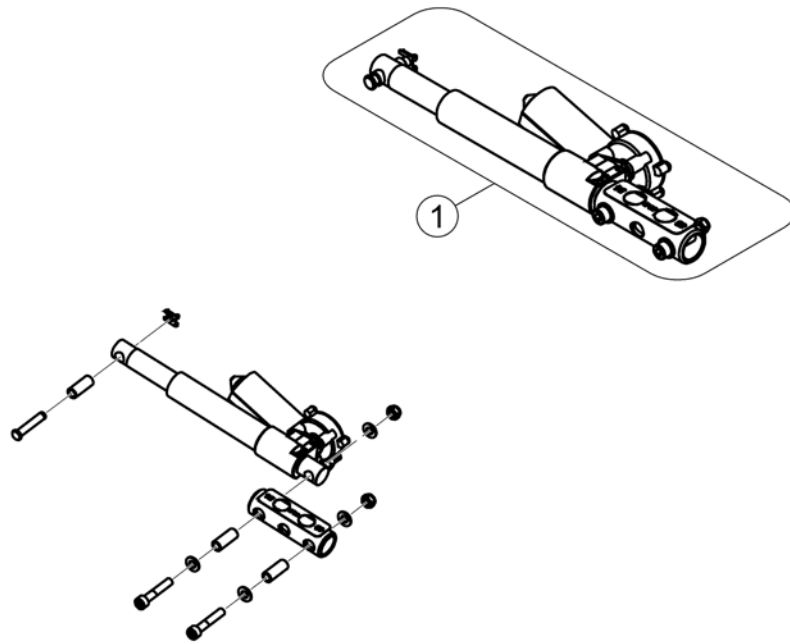

---

1 SP1544669 (Actuator, cpl.)

1