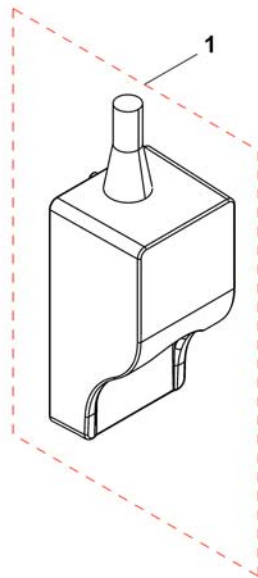

1537848X.dwg

1 SP1541535 (G-Trac)

1

-	SP1524237	(Light cable ACS2)	1
1	SP1528890	LYSFORDELER STORM4	1

1	-	(REM 24 SD with brackets) [1601/1602]		1
2	-	(REM A & B with brackets) [1638/1639/1643/1644]		1
3	-	(REM 550 with brackets) [1617/1618]		1
4	-	(REM 34 with brackets) [1611]		1
5	-	(G90A with brackets) [1614/1616]		1
6	-	(G91S with brackets) [1615]		1
7	-	(Small Chin Control with brackets) [1609]		1
8	-	(Dual Control with brackets) [1291/1292]	→ 30.06.2015	1
9	-	(Compact Dual Control with brackets) [1720]	01.07.2015 →	1
10	-	(Intuitive Dual Control with brackets) [1645]		1