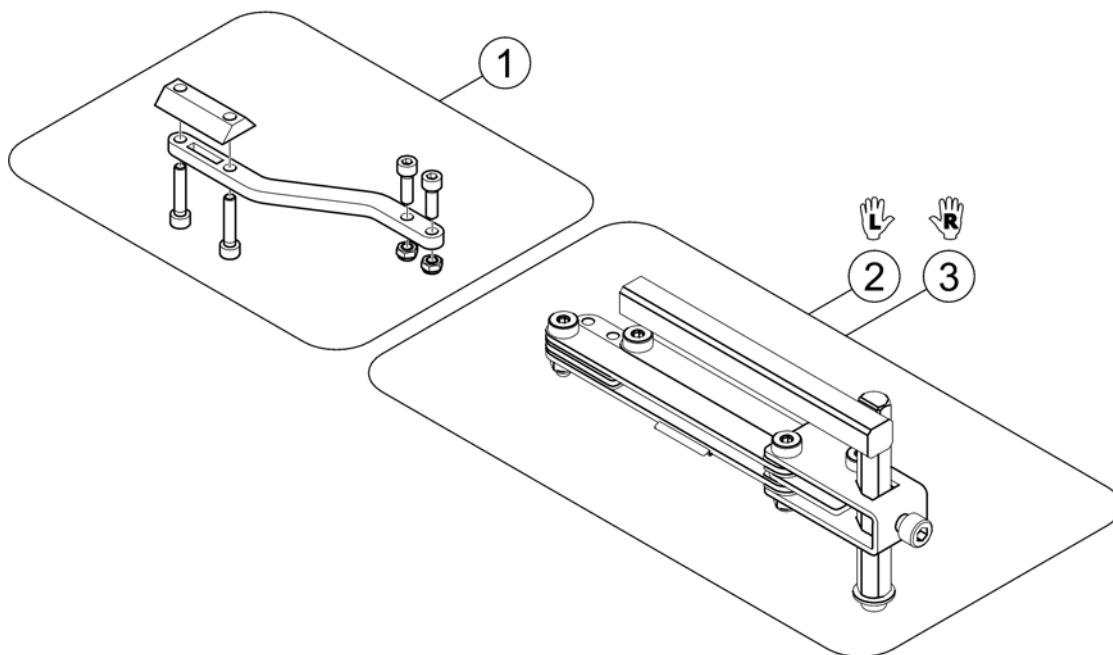

(Remote Bracket Swing away & height adjust.)

1559857.iso

1	SP1536180	HOLDER STYREBOKS SHARK/REM A/REM B	1
2	SP1496249	SWING AWAY VE NY MOD2008 KPL	1
3	SP1496248	SWING AWAY HØ NY MOD2008 KPL	1