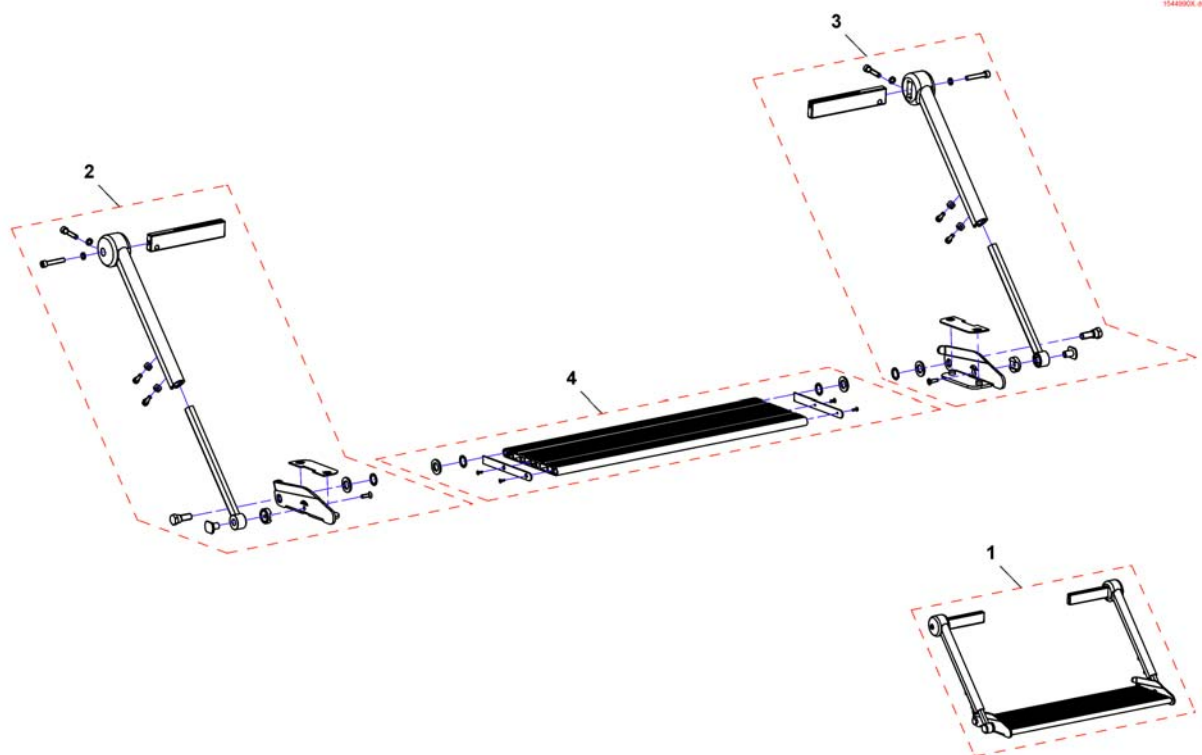

(Fixed footboard)

1	SP1544990	FOTBRETT 55 FAST STORM4 MAX	1
1	SP1545454	FOTBRETT 55 FAST STORM4 MAX	1
1	SP1545455	FOTBRETT FAST MAX SB49 STORM4 MAX	1
2	SP1552445	(Footboard bracket RH)	1
3	SP1552446	(Footboard bracket LH)	1
4	SP1552466	(Footboard SW49)	1
4	SP1552465	(Footboard SW55)	1
4	SP1552447	(Footboard SW61)	1