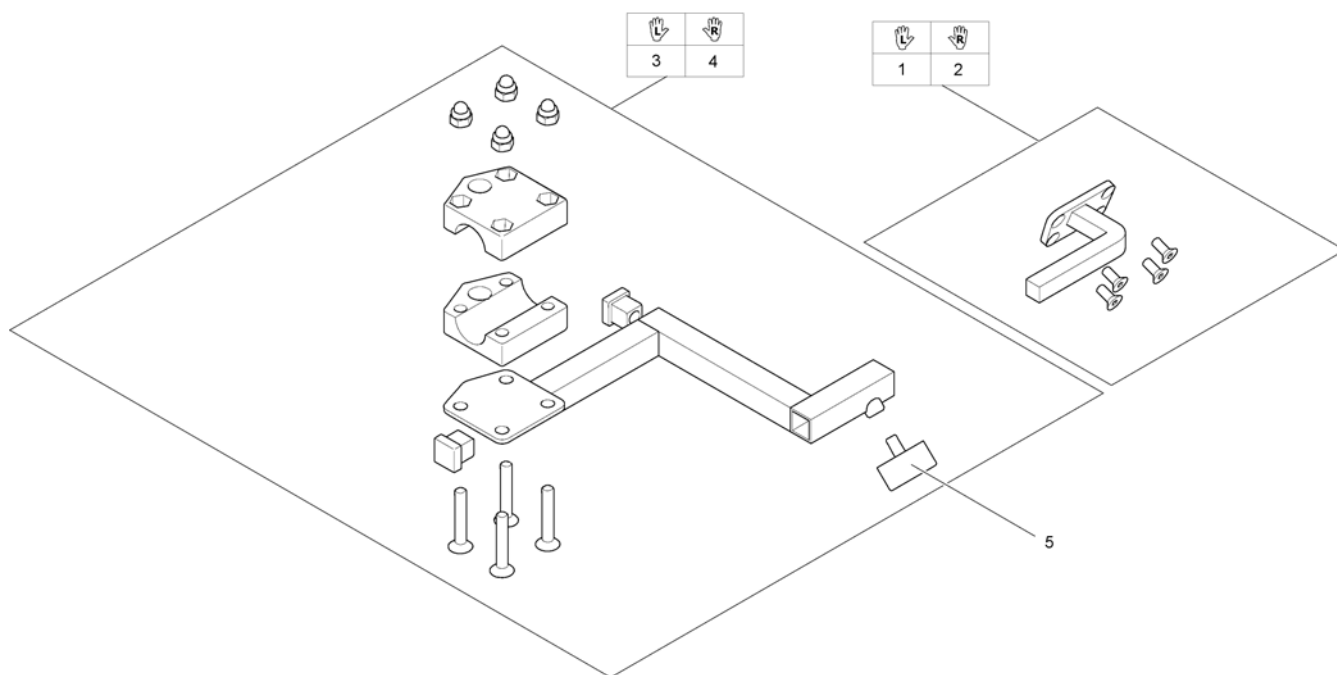

(Remote Bracket Attendant)

1560853.iso

1	SP1509435	(Remote Support attendant control G90A, LH)	1
2	SP1509439	(Remote Support attendant control G90A, RH)	1
3	SP1422937	(Bracket for attendant control LH)	1
4	SP1422936	(Bracket for attendant control RH)	1
5	L31001	VINGSKRUV M 6X10 GARANT G24 S	1