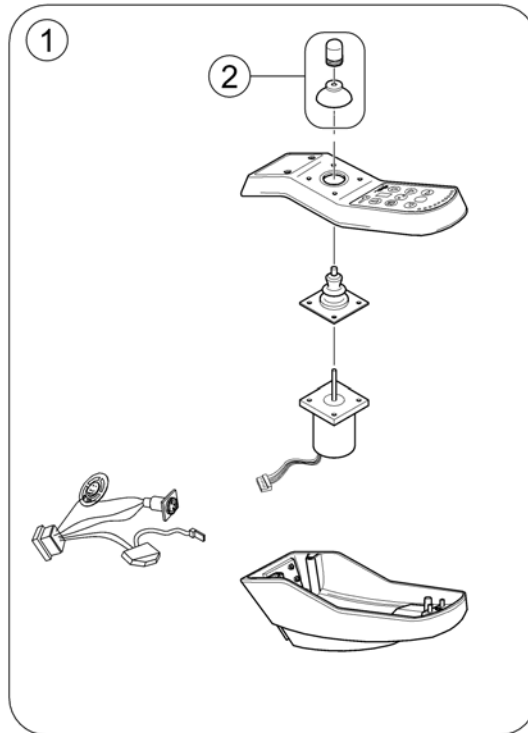

1537848X.dwg

1 SP1541535 (G-Trac)

1

-	SP1524237	(Light cable ACS2)	1
1	SP1528890	LYSFORDELER STORM4	1

1	-	(REM 24 SD with brackets) [1601/1602]		1
2	-	(REM A & B with brackets) [1638/1639/1643/1644]		1
3	-	(REM 550 with brackets) [1617/1618]		1
4	-	(REM 34 with brackets) [1611]		1
5	-	(G90A with brackets) [1614/1616]		1
6	-	(G91S with brackets) [1615]		1
7	-	(Small Chin Control with brackets) [1609]		1
8	-	(Dual Control with brackets) [1291/1292]	→ 30.06.2015	1
9	-	(Compact Dual Control with brackets) [1720]	01.07.2015 →	1
10	-	(Intuitive Dual Control with brackets) [1645]		1

(REM 24 SD with brackets)

1562696 iso

1	-	(Remote REM 24SD) <i>[1601/1602]</i>	0
2	-	(Remote Bracket Standard) <i>[1601+1207/1208]</i>	1
3	-	(Remote Bracket Swing away & height adjust.) <i>[1601+1707/1708]</i>	1
4	-	(Remote Bracket Attendant) <i>[1602+1207/1208]</i>	1