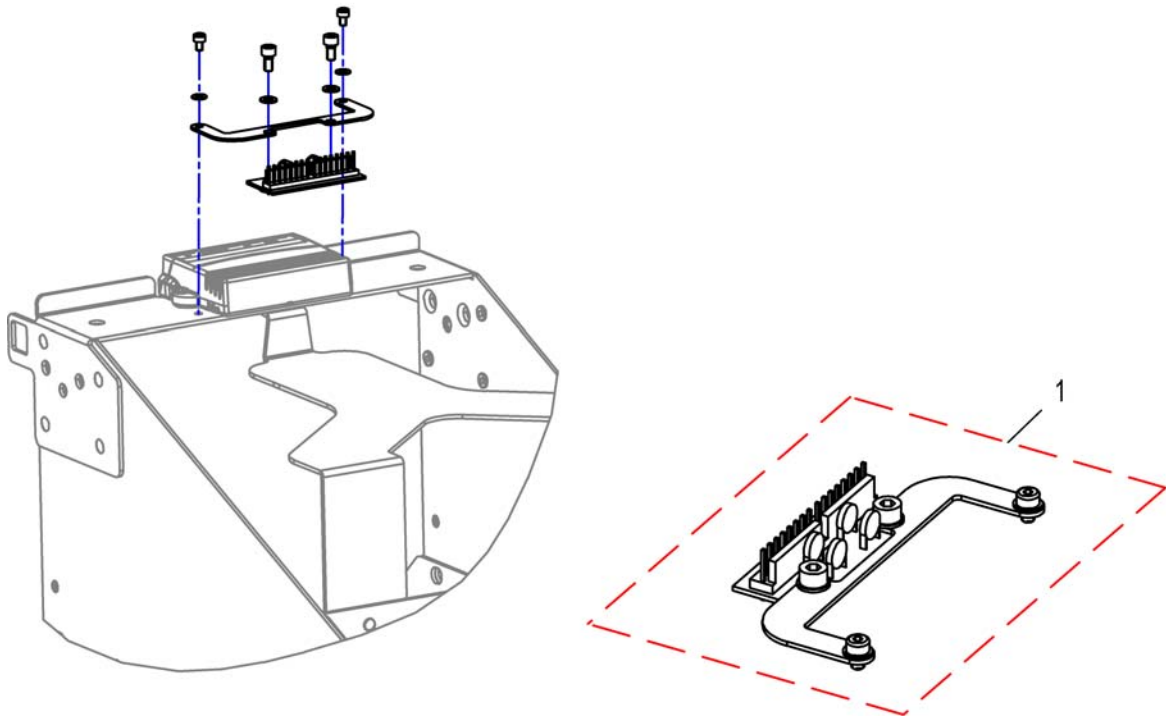

1537848X.dwg

1 SP1541535 (G-Trac)

1

-	SP1524237	(Light cable ACS2)	1
1	SP1528890	LYSFORDELER STORM4	1

1	-	(REM 24 SD with brackets) [1601/1602]		1
2	-	(REM A & B with brackets) [1638/1639/1643/1644]		1
3	-	(REM 550 with brackets) [1617/1618]		1
4	-	(REM 34 with brackets) [1611]		1
5	-	(G90A with brackets) [1614/1616]		1
6	-	(G91S with brackets) [1615]		1
7	-	(Small Chin Control with brackets) [1609]		1
8	-	(Dual Control with brackets) [1291/1292]	→ 30.06.2015	1
9	-	(Compact Dual Control with brackets) [1720]	01.07.2015 →	1
10	-	(Intuitive Dual Control with brackets) [1645]		1