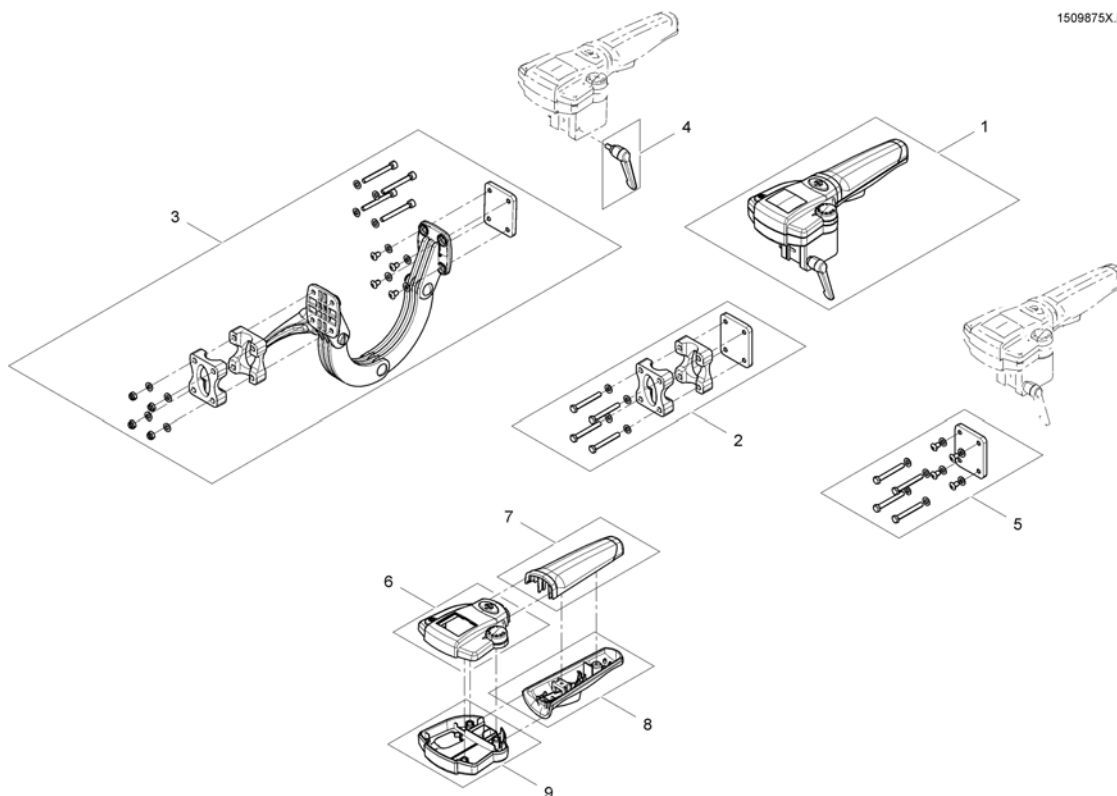

(Intuitive Dual Control with brackets)

1509875X.iso

1	SP1509875	LEDSAGERSTYRING INTUITIV ALLE STOLER MED ACS <i>For chairs built before 01/02/10 please also order SP1537148</i>	1
2	SP1522310	KLEMME RYGGRØR IDC FESTE INTUITIV LEDESAGERSTYRING	1
3	SP1521488	HOLDER INTUITIV LEDESAGER RYGGER MED RUNDT RØR	1
4	SP1510135	FESTE IDC MED FINGERSKR STORM4	1
5	SP1537148	(Supportplate IDC for chairs before 01.02.10)	1
6	SP1579573	(Upper Housing)	1
7	SP1511060	(Handhold upper part)	1
8	SP1511099	(Handhold lower part)	1
9	SP1510470	DEKSEL INT LEDESAGERST ACS NEDRE DEKSEL	1