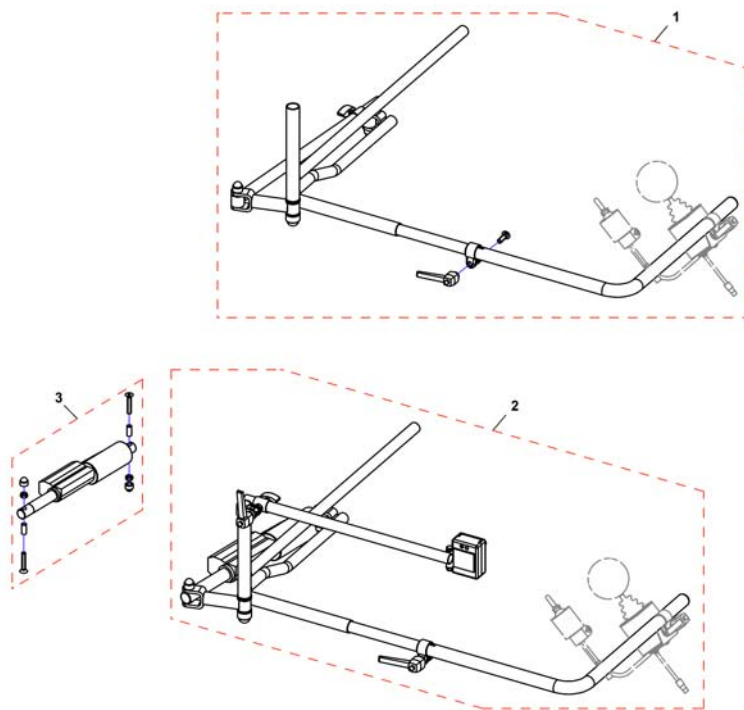

(Framework for chincontrol)

-	Z167994	(CHIN CONTROL SUPPORT . CPL.) <i>Not shown / Nicht abgebildet / Non illustré</i>	1
1	SP1422943	(Framework for chin control, manual, horizontal swing away, LH, cpl.)	1
1	SP1422942	(Framework for chin control, manual, horizontal swing away, RH, cpl.)	1
2	SP1422945	HOLDER HAKEBETJ EL HORIS SVINGAWAY VE KPL <i>incl. Actuator</i>	1
2	SP1422944	(Framework for chin control, powered, horizontal swing away, RH, cpl.) <i>incl. Actuator</i>	1
-	SP1552335	(Hardware, chin control, powered, horizontal swing away, LH) <i>Not shown / Nicht abgebildet / Non illustré</i>	1
-	SP1552336	(Hardware, chin control, powered, horizontal swing away, RH) <i>Not shown / Nicht abgebildet / Non illustré</i>	1
-	SP1422946	(Framework for chincontrol, powered, vertikal swing away) <i>Not shown / Nicht abgebildet / Non illustré</i>	1
3	SP1552337	(Actuator for horizontal swing away chin control, cpl.)	1
3	SP1552418	(Gestell für Kinnbedienung, elektrisch, vertikal abschenkbar) <i>Not shown / Nicht abgebildet / Non illustré</i>	1