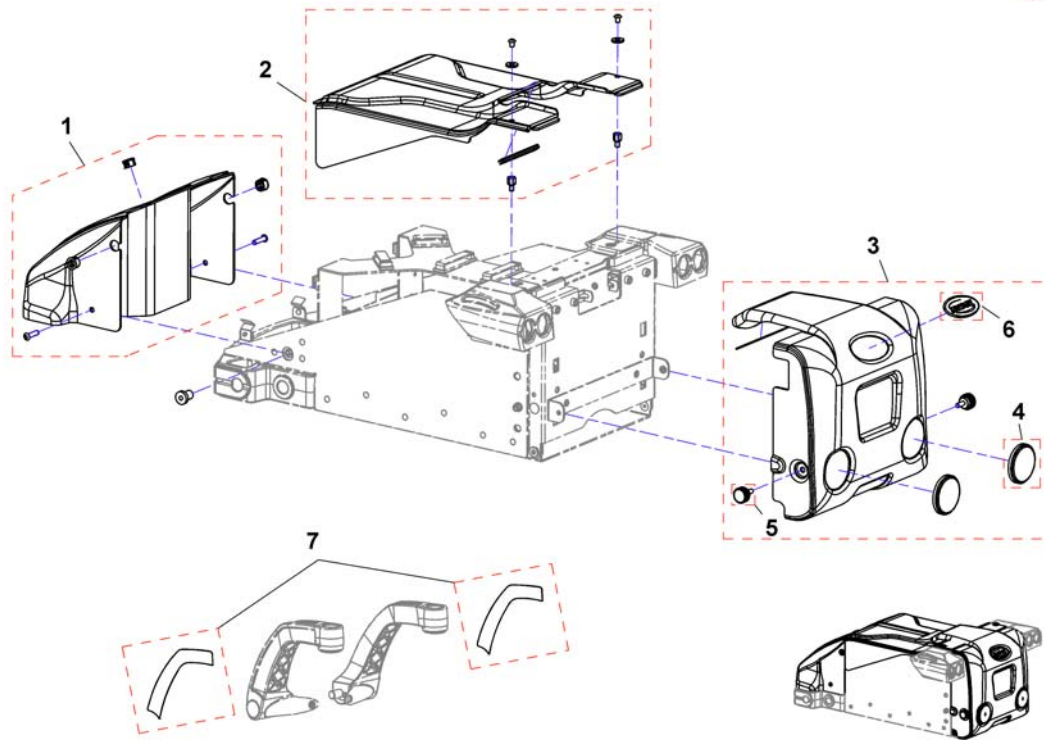

(Shrouds)

1544691X.dwg

	SP1553166	LAKKSTIFT BLÅ STORM4 STORM4	1
	SP1553148	(Touch-up paint, RAL 9005 Black)	1
	SP1553167	(Touch-up paint, Champagne)	1
	SP1553169	(Touch-up paint, Red)	1
	SP1553168	(Touch-up paint, RAL 9016 White)	1
	SP1553210	(Touch-up paint, RAL 6003 Green)	1
	SP1553211	LAKKSTIFT SØLV STORM4 STORM4	1
1	SP1530339	FRONTKÅPE BLÅ STORM4	1
1	SP1530340	(Front shroud, cpl., Black (RAL 9005))	1
1	SP1530341	(Front shroud, cpl., Champagne)	1
1	SP1530342	(Front shroud, cpl., Red)	1
1	SP1530343	(Front shroud, cpl., White (RAL 9016))	1
1	SP1530344	(Front shroud, cpl., Green (RAL 6003))	1
2	SP1546754	(Middle shroud, White (RAL 9006))	1
3	SP1530346	DEKSEL BAK BLÅ STORM4	1
3	SP1530347	DEKSEL BAK SORT STORM4	1
3	SP1530348	(Rear shroud, cpl., Champagne)	1
3	SP1530427	(Rear shroud, cpl., Red)	1
3	SP1530428	(Rear shroud, cpl., White (RAL 9016))	1
3	SP1530429	(Rear shroud, cpl., Green (RAL 6003))	1
4	1419274	REFLEKTOR RØD TYPHOON	1
5	1440769	(Hand wheel)	1
6	0572-06266	INVACARE LOGO STORM4	1
7	SP1522428	DECAL KIT STORM4 STORM4	1
7	SP1523651	DECAL KIT STORM4 SORT STORM4	1
7	SP1529145	(Decal-Kit Champagne)	1
7	SP1529393	(Decal-Kit Red (RAL 3007))	1
7	SP1529395	(Decal-Kit White (RAL 9016))	1