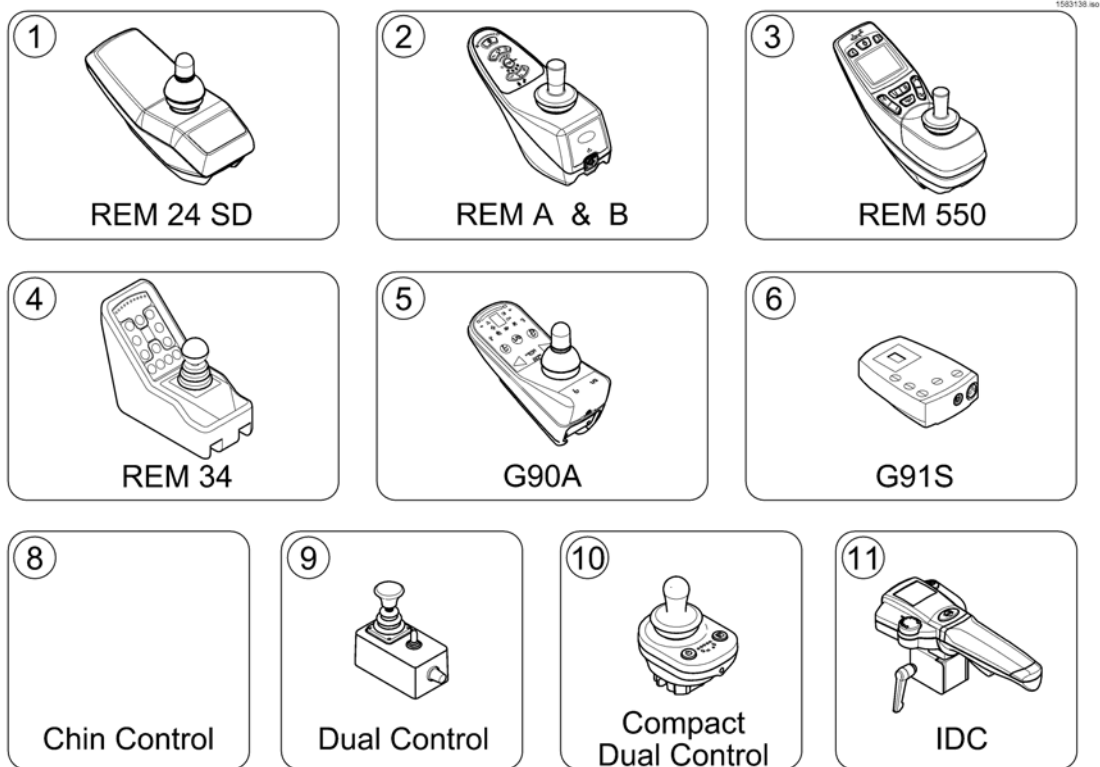

1537848X.dwg

1 SP1541535 (G-Trac)

1

-	SP1524237	(Light cable ACS2)	1
1	SP1528890	LYSFORDELER STORM4	1

1	-	(REM 24 SD with brackets) [1601/1602]		1
2	-	(REM A & B with brackets) [1638/1639/1643/1644]		1
3	-	(REM 550 with brackets) [1617/1618]		1
4	-	(REM 34 with brackets) [1611]		1
5	-	(G90A with brackets) [1614/1616]		1
6	-	(G91S with brackets) [1615]		1
7	-	(Small Chin Control with brackets) [1609]		1
8	-	(Dual Control with brackets) [1291/1292]	→ 30.06.2015	1
9	-	(Compact Dual Control with brackets) [1720]	01.07.2015 →	1
10	-	(Intuitive Dual Control with brackets) [1645]		1

(REM 24 SD with brackets)

1562696 iso

1	-	(Remote REM 24SD) <i>[1601/1602]</i>	0
2	-	(Remote Bracket Standard) <i>[1601+1207/1208]</i>	1
3	-	(Remote Bracket Swing away & height adjust.) <i>[1601+1707/1708]</i>	1
4	-	(Remote Bracket Attendant) <i>[1602+1207/1208]</i>	1