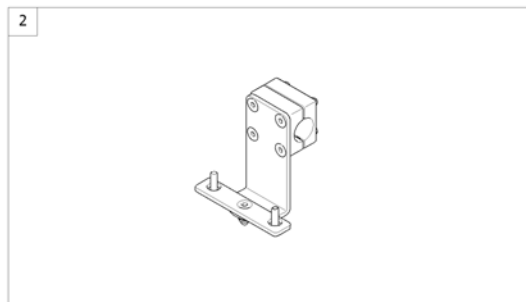

(Dual Control with brackets)

1562893 iso

1	6001425	(ACS dual control) [1291/1292]	1
2	-	(Remote Bracket Dual Control) [1291/1292]	1