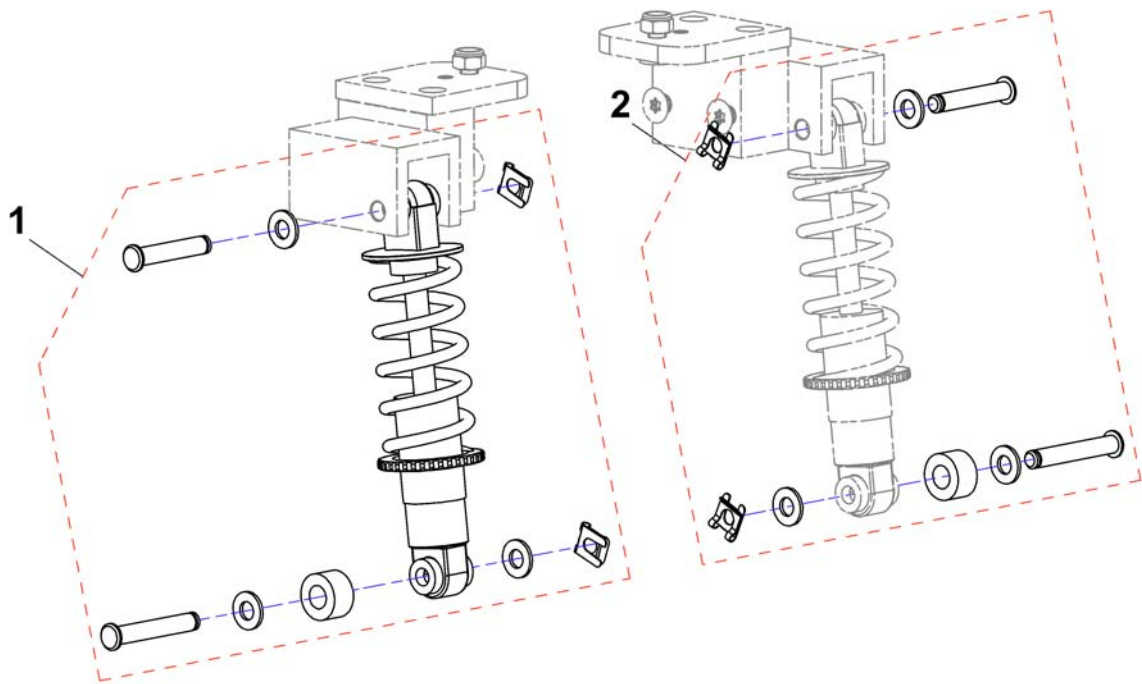

1	SP1544714	(Shock absorber, cpl.)	1
2	SP1530444	FESTEKIT STØTDEMPERE STORM4	1