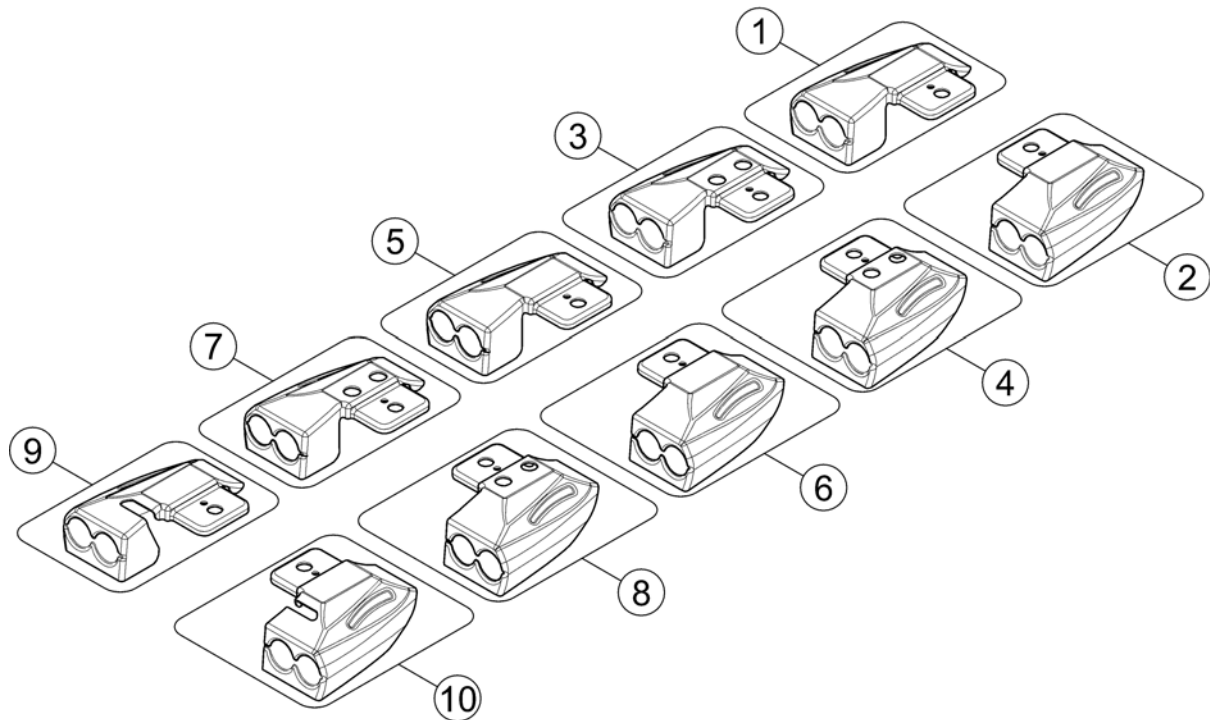

(Shroud spring bracket/rear light)

1528810X.iso

1	SP1528810	(Shroud for spring bracket without light LH)	1
2	SP1528811	(Shroud for spring bracket without light RH)	1
3	SP1552927	(Shroud for spring bracket, with baggage carrier, without light, LH)	1
4	SP1552928	(Shroud for spring bracket, with baggage carrier, without light, RH)	1
5	SP1527836	DEKSEL BAK LED LYKT VE STORM4	1
6	SP1527835	DEKSEL BAK LED LYKT HØ STORM4	1
7	SP1552929	(Shroud for spring bracket, with baggage carrier, for LED-rearlight, LH)	1
8	SP1552930	(Shroud for spring bracket, with baggage carrier, for LED-rearlight, RH)	1
9	SP1528627	(Shroud for spring bracket for rearlight Germany, LH)	1
10	SP1528626	(Shroud for spring bracket for rearlight Germany, RH)	1