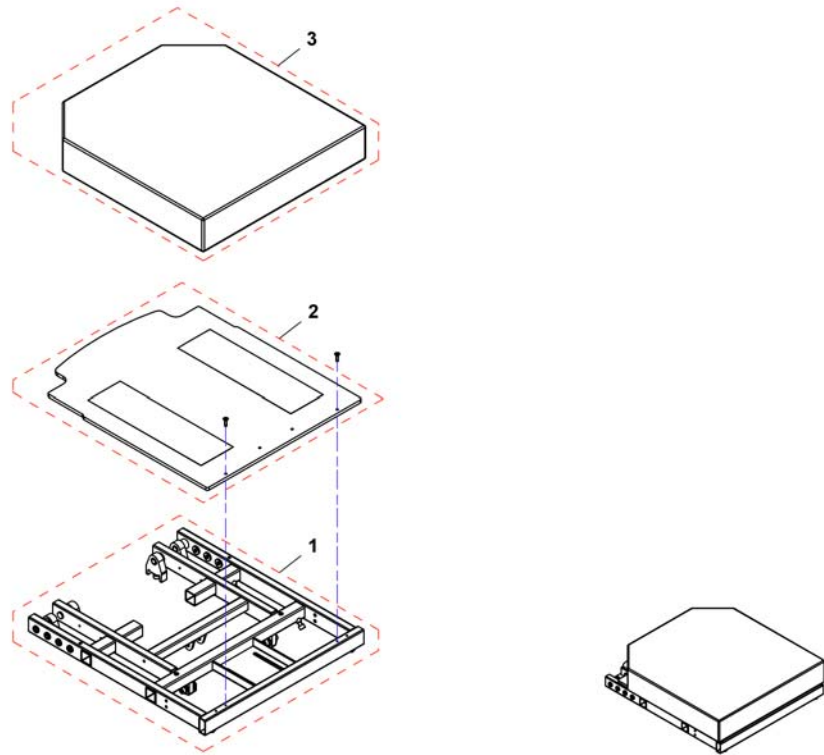

(Seat)

1543301.dwg

1	SP1543098	(Seat assembly, SW49)	1
1	SP1543099	(Seat assembly, SW55)	1
1	SP1543100	(Seat assembly, SW61)	1
2	SP1508137	(Seat plate SW 490mm)	1
2	SP1525083	(Seat plate SW 550mm)	1
2	SP1525082	(Seat plate SW 610mm)	1
3	SP1508059	SETEPUTE FLOSHAPE SB50 STORM4 MAX DARTEX SD53	1
3	SP1536595	SETEPUTE SB55 SD65 MAX STORM4 MAX	1
3	SP1536596	(Seat cushion 610x635, TR23)	1