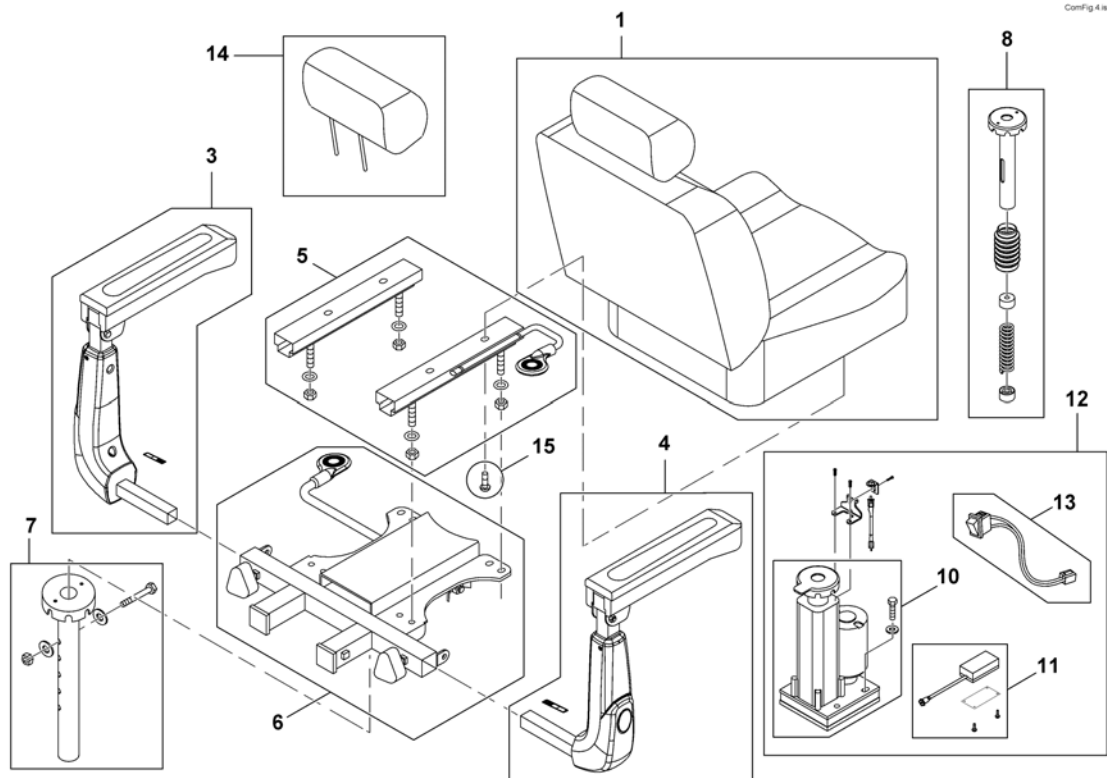

(Seat & Seat Options)

1	SP1521890	STANDARD SETE 20" COMET"	1
1	SP1521693	SETE COMET 22" COMET HUSK SP1552594	1
1	SP1584887	(Seat 20" HD)	1
1	SP1533705	SETE COMET HD SB26" COMET HUSK SP1552594	1
3	SP1521689	ARMLÉN VE COMET	1
3	SP1533706	(Armrest LH, Comet HD)	1
4	SP1521688	ARMLÉN HØ COMET	1
4	SP1533707	(Armrest RH, Comet HD)	1
5	SP1521690	GLIDER COMET	1
6	1505533	SETEBRAKETT COMET	1
6	SP1533708	SETEBRAKETT COMET HD	1
7	SP1521691	SETEBRAKETT M ARMLENSFESTE COMET	1
8	SP1528986	(Seat Suspension Comet 508,5mm up to 100kg) <i>not available for Comet HD</i>	1
8	SP1528987	(Seat Suspension Comet 533,5mm up to 100kg) <i>not available for Comet HD</i>	1
8	SP1528988	(Seat Suspension Comet 558,5mm up to 100kg) <i>not available for Comet HD</i>	1
8	SP1522459	SETEFJÆRING SH50 COMET	1
8	SP1522460	SETEFJÆRING SH54 COMET	1
8	SP1522461	SETEFJÆRING SH56 COMET	1
10	SP1521979	(Lifter)	1
11	SP1521986	CONTROLLER SETELØFT COMET	1
12	SP1521980	SETELØFT KPL COMET <i>When retrofitting a seatlifter to a scooter => 18/08/08 remember to order the main cable-loom - not available for Comet HD</i>	1
13	SP1522037	BRYTER SETELØFT COMET	1
14	SP1529380	HODESTØTTE COMET	1
15	1505534	(Bolt, Slide cpl. (M8x15))	4