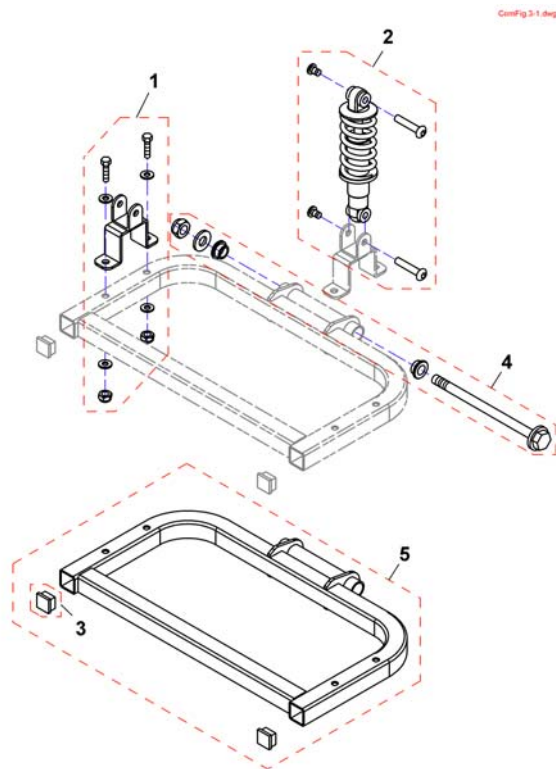

(Rear frame)

1	SP1521888	(Holder Differenzial)	1
1	SP1533846	HOLDER DIFFERENSIAL COMET	1
2	SP1521886	STØTDEMPER COMET	1
2	SP1533847	STØTDEMPER 165MM COMET	1
2	SP1533848	STØTDEMPER 350LBS COMET	1
3	SP1521597	(plastic cap)	1
4	SP1541614	BAKRAMME MONTERINGS KIT COMET	1
5	SP1541615	(Rear frame, Comet standard)	1
5	SP1541616	CHASSI BAK COMET COMET	1