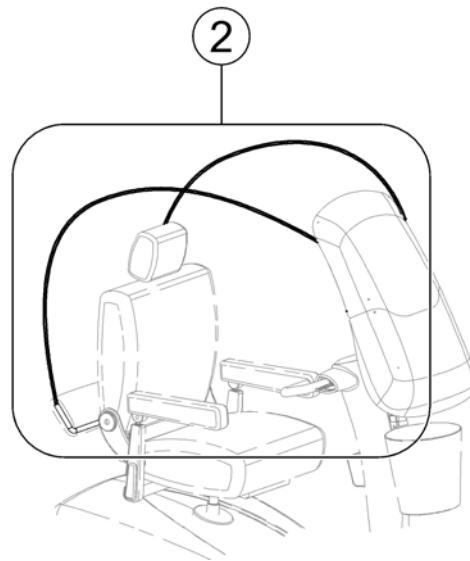

1	SP1572494	TAK COMET COMET	1
2	SP1572507	(Fiber Rods for Rain- & Suncover)	1
-	SP1587493	(Rear Holder (KlickFix)) <i>not shown</i>	1