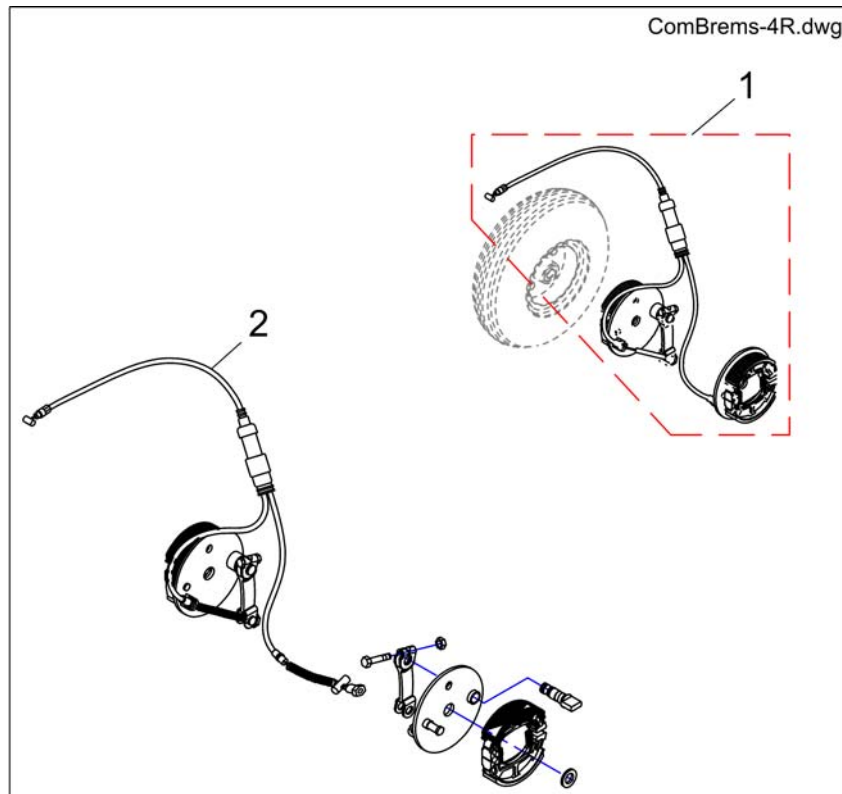

(Brakes 4 Wheeler)

1	SP1521589	BREMS 4 HJUL COMET	1
2	SP1518422	BREMSEWIRE 4 HJUL COMET	1