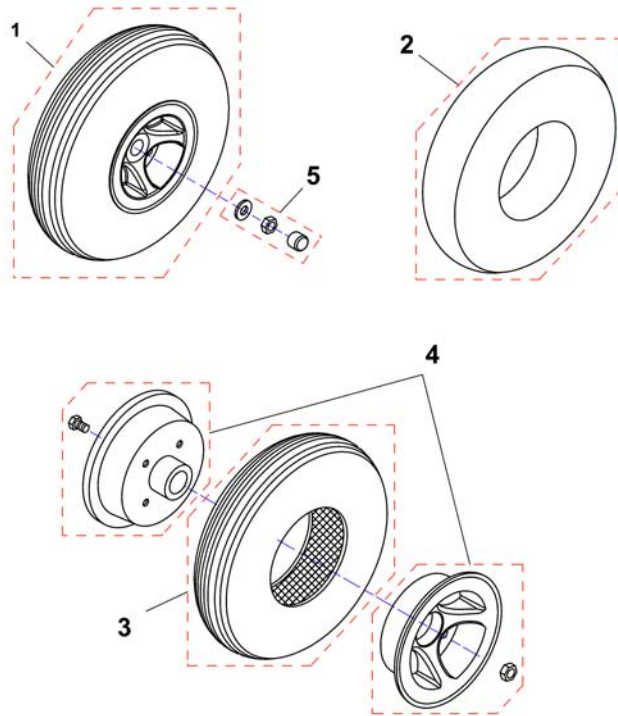

1122020x.dwg

1	SP1522020	BAKHJUL KPL COMET	1
1	SP1586121	(Rear Wheel with tube 13", cpl. - black)	1
2	SP1527714	SLANGE COMET	1
3	SP1527750	DEKK MED SLANGE STD 1STK COMET	1
3	SP1586118	(Tyre with tube 13" - black)	1
3	SP1543159	DEKK KOMPACT COMET COMET	1
3	SP1586119	(Solid Tyre PU 13" - black)	1
4	SP1527749	FELG KOMPLETT BAK COMET COMET	1
5	SP1557459	MUTTER FOR FESTE BAKHJUL COMET	1