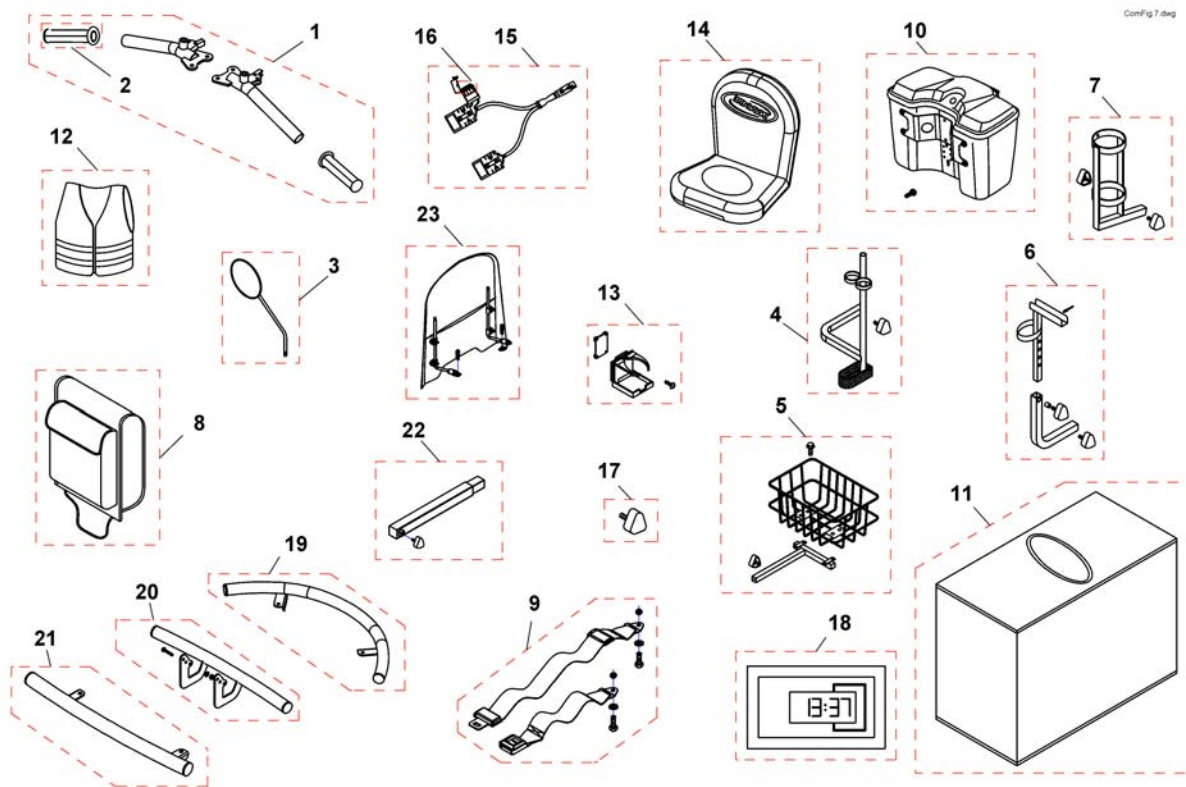

(Accessories)

1449280	(USW wizard dongle kit, EDL-USW, cpl.)		1
1 SP1518330	(T-Shape Steering Bars)	→ 15.01.2012	1
2 1505415	(Grip, Handle Bar)	→ 15.01.2012	1
3 SP1518241	SPEIL COMET		1
4 SP1528274	KRYKKEHOLDER COMET COMET <i>If retrofitting Comet HD, also order SP1541502</i>		1
5 SP1505727	KURV BAK COMET COMET <i>If retrofitting Comet HD, also order SP1541502</i>		1
6 SP1505728	HOLDER FOR RULLATOR COMET		1
7 SP1505729	HOLDER OKSYGENFLASKE COMET		1
8 SP1505731	(Bag, Seat Rear)		1
9 SP1518274	HOFTEBELTE COMET		1
10 SP1521595	(Lockable Storage Box - silver)		1
10 SP1521661	(Lockable Storage Box - onyx blue)		1
10 SP1537710	BAGASJEBOKS FORAN M LÅS COMET		1
10 SP1551408	(Lockable Storage Box Velvet Grey)		1
10 SP1551638	(Lockable Storage Box - ruby red)		1
11 SP1518240	PRESENNING COMET COMET <i>currently not available for Comet HD</i>		1
12 SP1521592	(Safety vest)		1
13 SP1521594	HOLDER KOPP COMET		1
14 SP1521684	SETETREKK STD COMET <i>currently not available for Comet HD</i>		1
15 SP1521644	(Off Board Charging Cable Orion & Comet)		1
16 SP1521577	SIKRING 10A COMET		1
17 SP1507005	(Star Handle)		1
18 SP1571491	(Hourcounter)		1
19 SP1528297	(Front Bumper, 3-Wheeler)		1
20 SP1528298	STØTFANGER FORAN COMET 4W		1
21 SP1528299	STØTFANGER BAK COMET COMET		1
22 SP1541502	(Extension Tube Comet HD) <i>Comet HD only</i>		1
23 SP1543160	VINDSKJERM COMET		1