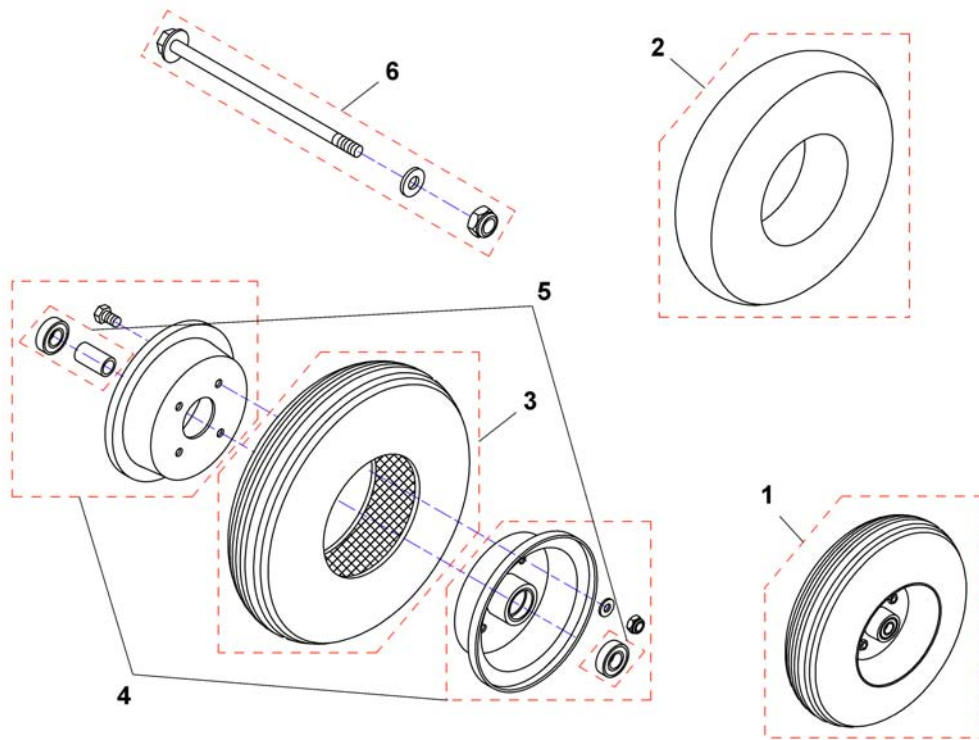

15219865.dwg

1	SP1521998	FORHJUL KPL COMET 3 HJUL	1
1	SP1586117	(Front Wheel (3W) with tube 13", cpl. - black)	1
2	SP1527714	SLANGE COMET	1
3	SP1527750	DEKK MED SLANGE STD 1STK COMET	1
3	SP1586118	(Tyre with tube 13" - black)	1
3	SP1543159	DEKK KOMPAKT COMET COMET	1
3	SP1586119	(Solid Tyre PU 13" - black)	1
4	SP1527754	FELG KOMPLETT FRONT COMET 3 WH	1
5	SP1527747	LAGER KIT HJUL COMET ALPINE 3W	1
6	SP1557458	AKSLING FORHJUL COMET COMET	1