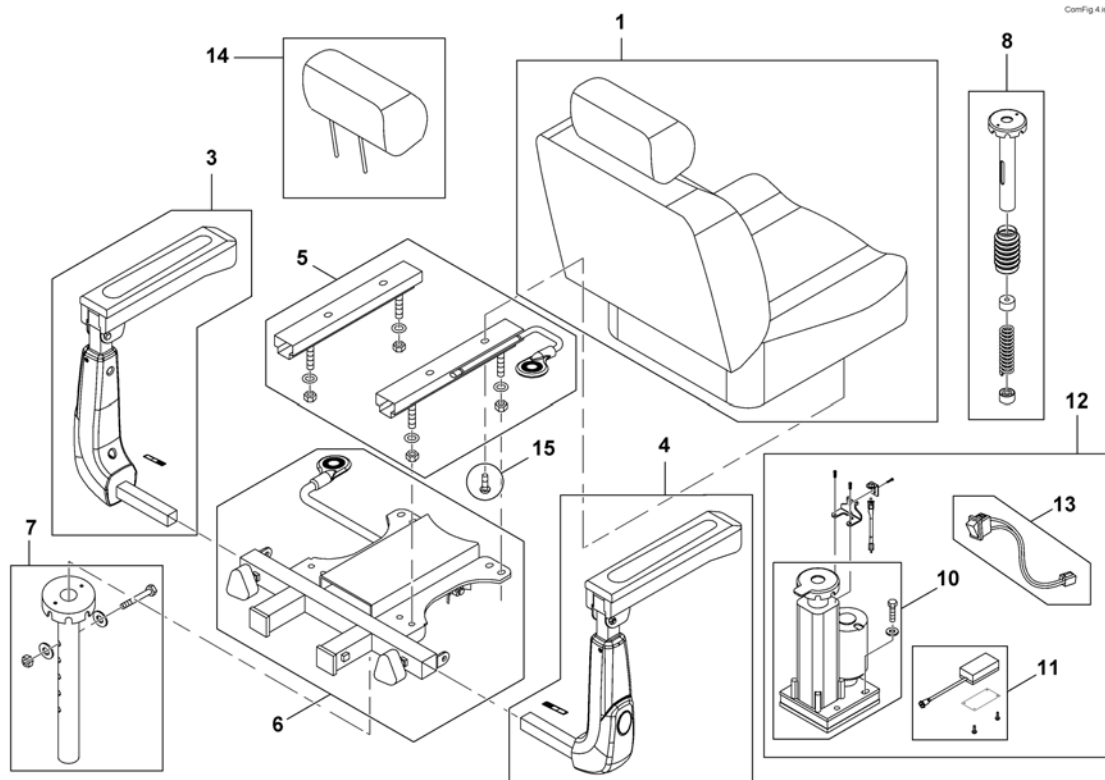

1	SP1586116	(Seat 20" Standard, double white stitching)	1
1	SP1586113	(Seat 22" Standard, double white stitching)	1
1	SP1586115	(Seat 26" HD, double white stitching)	1
3	SP1521689	ARMLÉN VE COMET	1
3	SP1533706	(Armrest LH, Comet HD)	1
4	SP1521688	ARMLÉN HØ COMET	1
4	SP1533707	(Armrest RH, Comet HD)	1
5	SP1521690	GLIDER COMET	1
6	1505533	SETEBRAKETT COMET	1
6	SP1533708	SETEBRAKETT COMET HD	1
7	SP1521691	SETEBRAKETT M ARMLENSFESTE COMET	1
8	SP1528986	(Seat Suspension Comet 508,5mm up to 100kg) <i>not available for Comet HD</i>	1
8	SP1528987	(Seat Suspension Comet 533,5mm up to 100kg) <i>not available for Comet HD</i>	1
8	SP1528988	(Seat Suspension Comet 558,5mm up to 100kg) <i>not available for Comet HD</i>	1
8	SP1522459	SETEFJÆRING SH50 COMET	1
8	SP1522460	SETEFJÆRING SH54 COMET	1
8	SP1522461	SETEFJÆRING SH56 COMET	1
10	SP1521979	(Lifter)	1
11	SP1521986	CONTROLLER SETELØFT COMET	1
12	SP1521980	SETELØFT KPL COMET <i>When retrofitting a seatlifter to a scooter => 18/08/08 remember to order the main cable-loom - not available for Comet HD</i>	1
13	SP1522037	BRYTER SETELØFT COMET	1
14	SP1529380	HODESTØTTE COMET	1
15	1505534	(Bolt, Slide cpl. (M8x15))	4