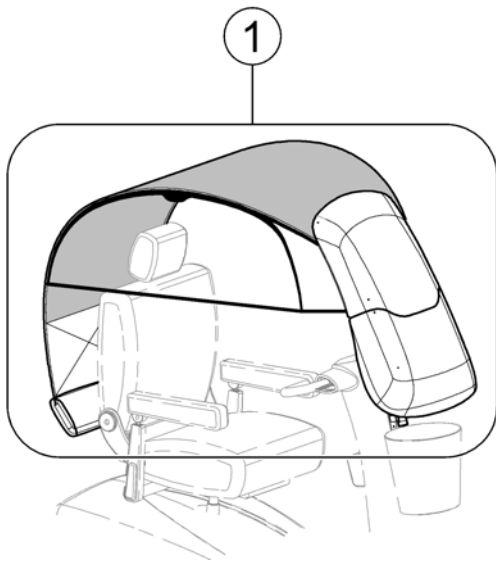

1	SP1572494	TAK COMET COMET	1
2	SP1572507	(Fiber Rods for Rain- & Suncover)	1
-	SP1587493	(Rear Holder (KlickFix)) <i>not shown</i>	1