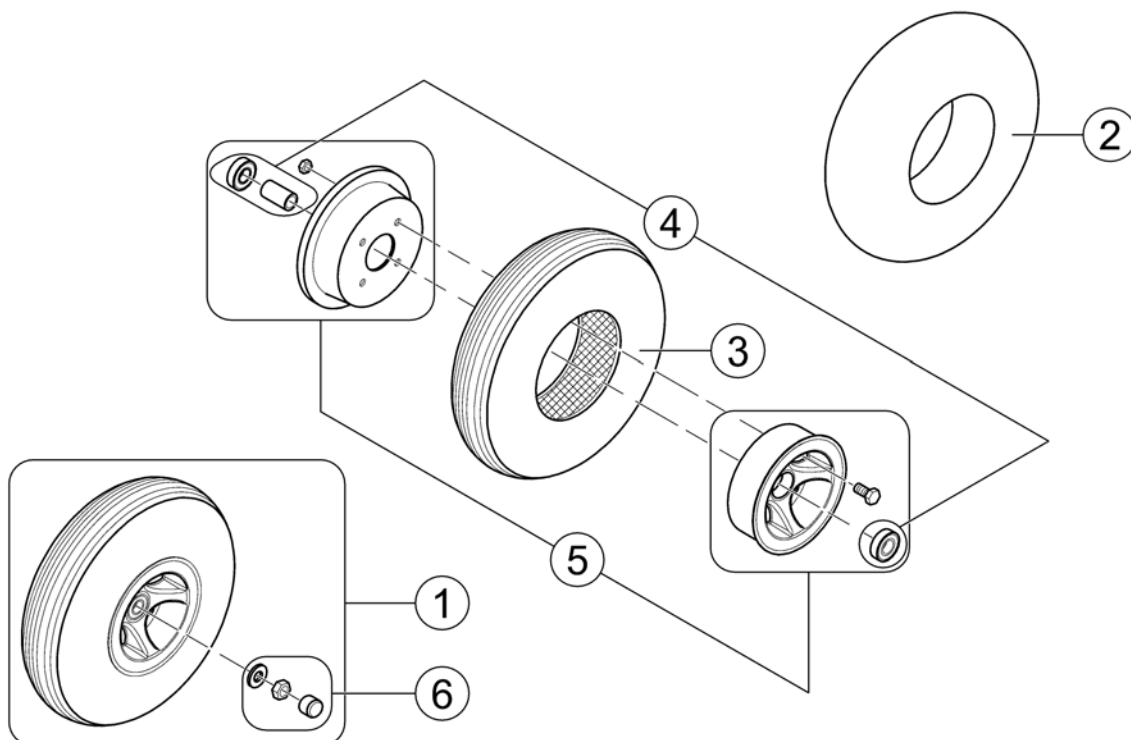

(Front wheel 4-Wheeler)

1521999X.iso

1	SP1521999	FORHJUL KPL COMET 4 HJUL	1
1	SP1586120	(Front Wheel (4W) with tube 13", cpl. - black)	1
2	SP1527714	SLANGE COMET	1
3	SP1527750	DEKK MED SLANGE STD 1STK COMET	1
3	SP1586118	(Tyre with tube 13" - black)	1
3	SP1543159	DEKK KOMPAKT COMET COMET	1
3	SP1586119	(Solid Tyre PU 13" - black)	1
4	SP1527751	(Bearing-Kit)	1
5	SP1580174	(Front Wheel (4W) Rim Kit)	1
6	SP1557460	SKRUE FOR FESTE HJUL COMET	1