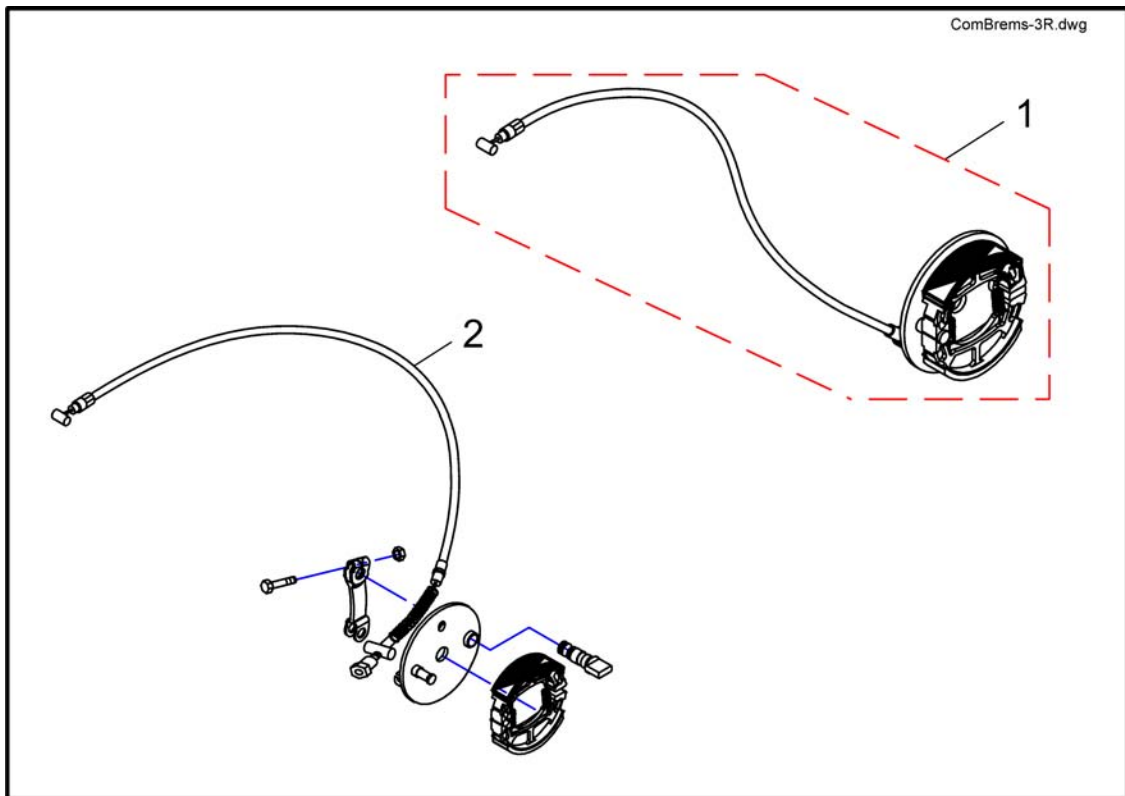

1	SP1522025	BREMS KPL M WIRE COMET ALPINE 3W	1
2	SP1518419	BREMSEWIRE 3 HJUL COMET	1