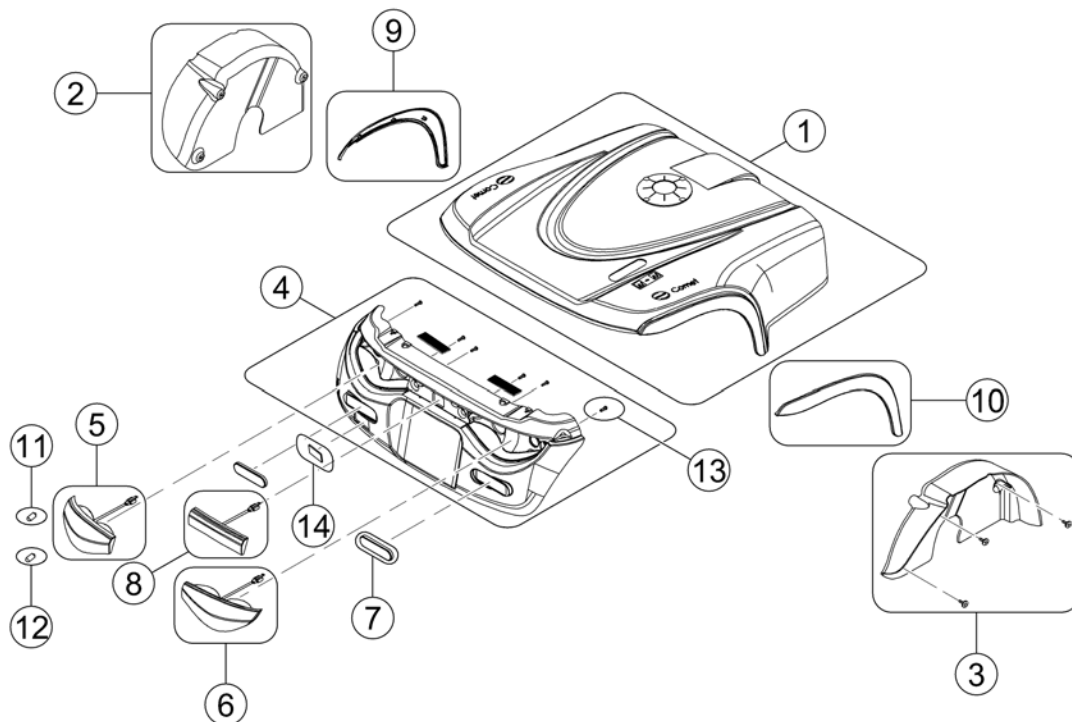

(Rear shroud)

Conf. Fig. 3.10a

1	SP1521837	(Rear Shroud, silver)	1
1	SP1521838	(Rear Shroud, blue)	1
1	SP1537793	(Rear Shroud, slate grey, (Comet HD))	1
1	SP1537794	DEKSEL OVER BATTERIER COMET	1
1	SP1551636	(Rear Shroud, red (UK only))	1
2	SP1521862	SKJERM BAK VE COMET	1
3	SP1521839	SKJERM BAK HØ COMET	1
4	SP1521683	DEKSEL BAK V STØTFANGER COMET	1
5	SP1518034	RETNINGSLYS VE BAK COMET	1
6	SP1518033	RETNINGSLYS HØ BAK COMET	1
7	SP1518036	REFLEKS BAK COMET	2
8	SP1518035	BREMSSELYS KPL COMET	1
9	SP1521882	BAKRE DEKSEL VE COMET	1
10	SP1521883	BAKRE DEKSEL HØ COMET	1
11	SP1522030	PÆRE 24V 10W COMET BLINKLYS	2
12	SP1522034	LYSPÆRE 24V 5W COMET BAK	2
13	1505418	(Tapping Screw (4x12))	6
14	SP1521879	LIST BAKRE DEKSEL LITEN COMET	1