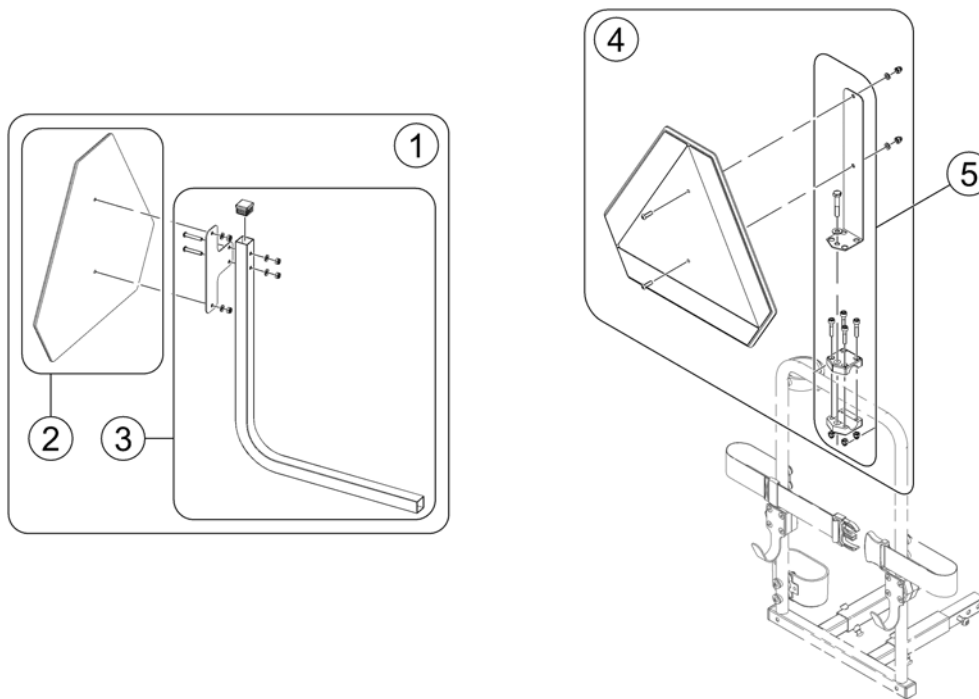

1	SP1523648	(Warning Triangle Scooter)	1
2	1430834	(Rear Marking Sign ECE-R 69)	1
3	SP1526913	(Holder Warning Triangel)	1
4	SP1430410	(Reflective Sign ECE-R 69, complete)	1
5	SP1580671	(Bracket, Reflective Sign, cpl.)	1