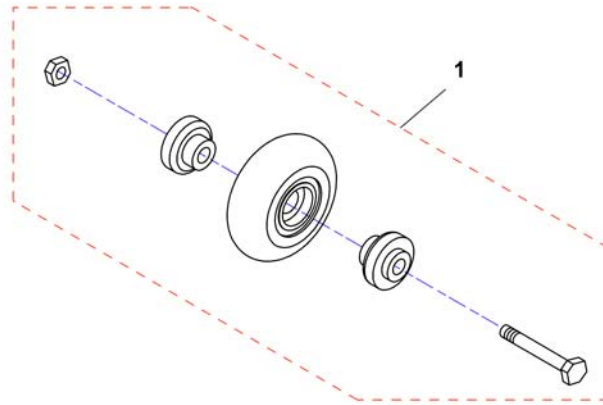

Invacare® Comet | Sving-og Drivhjul
(Anti-tipp-wheel)

1522021X.dwg

1 SP1522021

HJUL ANTI-TIPPER COMET

1