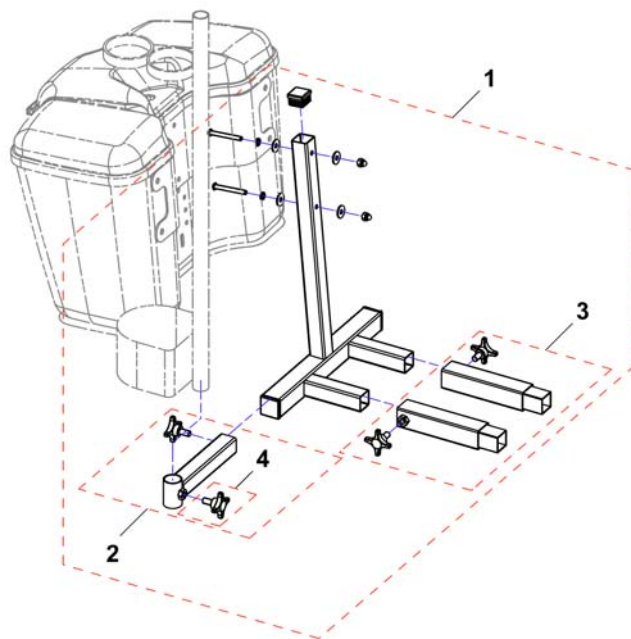

(Storage box rear bracket)

150257X.png

1	SP1552537	BRAKETT BAGASJEBOKS BAK COMET	1
2	SP1553854	FESTE KRYKKEHOLDER COMET	1
3	SP1552594	FORLENGER FESTE KRYKKEH COMET <i>only needed for Orion & Comet</i>	1
4	5824117	STJERNEGREP FESTE NY MANØVERBOKS MOOVER	1