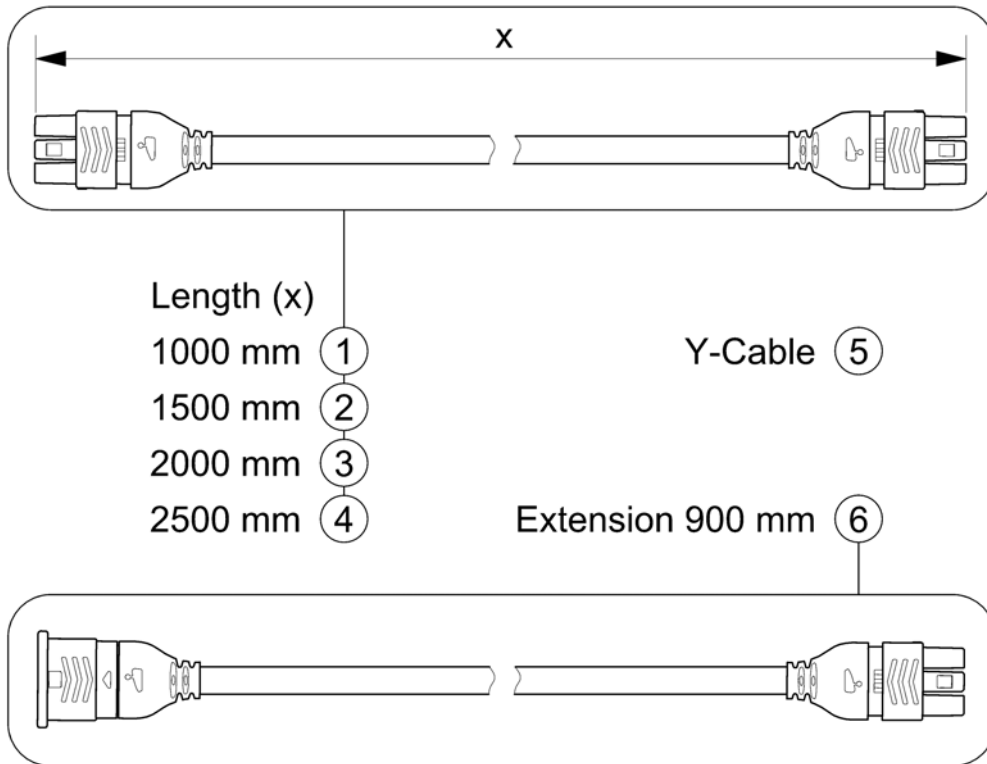

SHARKBUSKABEL.00

1	1448922	(Buscable Shark 1000mm)	1
2	1450313	BUSKABEL 1500 MM SHARK	1
3	1484911	(Buscable Shark 2000mm)	1
4	SP1510073	(Buscable Shark 2500mm)	1
5	1450314	BUSKABEL Y SHARK	1
6	1116404	(Extension Cable Shark 900mm)	1