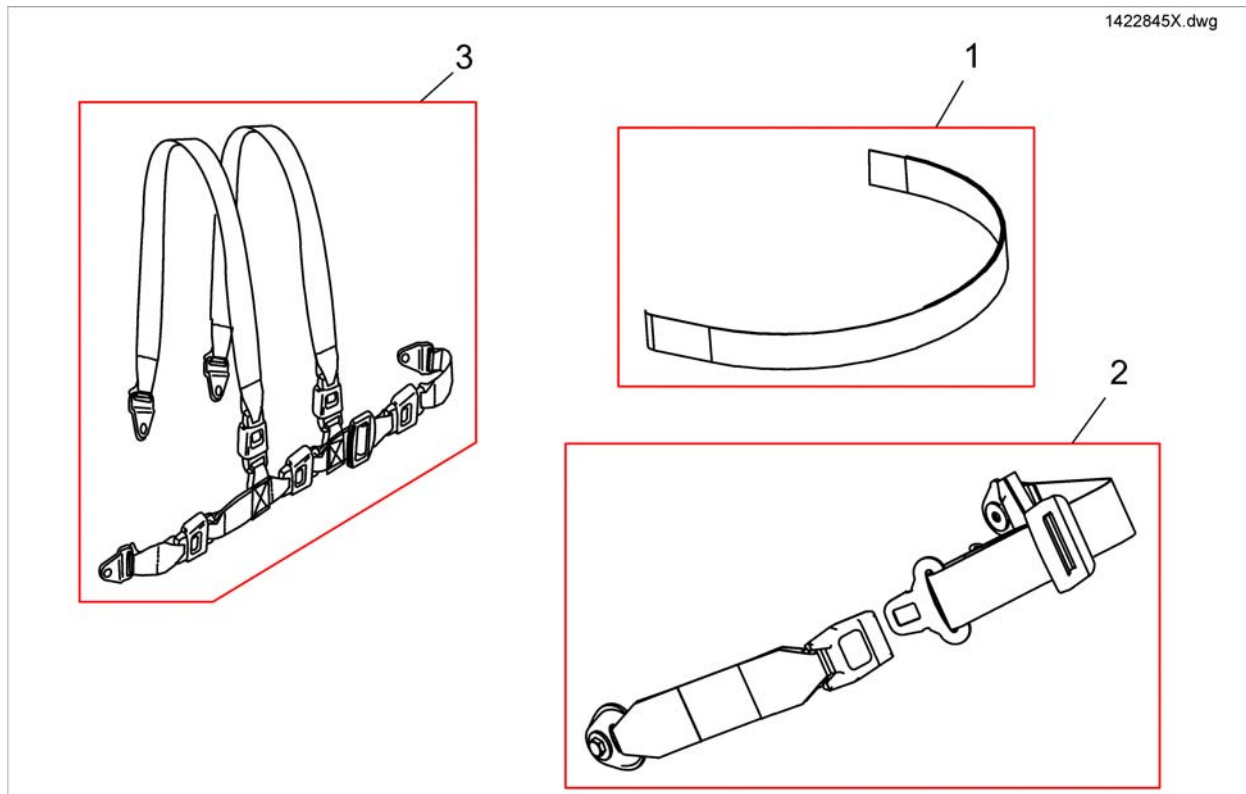

1	1422870	HOFTEBELTE MED VELCRO TDX/STORM4/BORA	1
1	1422869	HOFTEBELTE BORA EXTRA BORA INNE	1
2	1422845	HOFTEBELTE MED SNAP LÅS STORM 3/ DRAGON	1
2	1422846	HOFTEBELTE MED HURTIGLÅS	1
3	SP1422848	H-SELE CONTUR STORM3	1
3	SP1422847	(HOLDING STRAP FOR FLEX SEAT H-FORM CPL.)	1