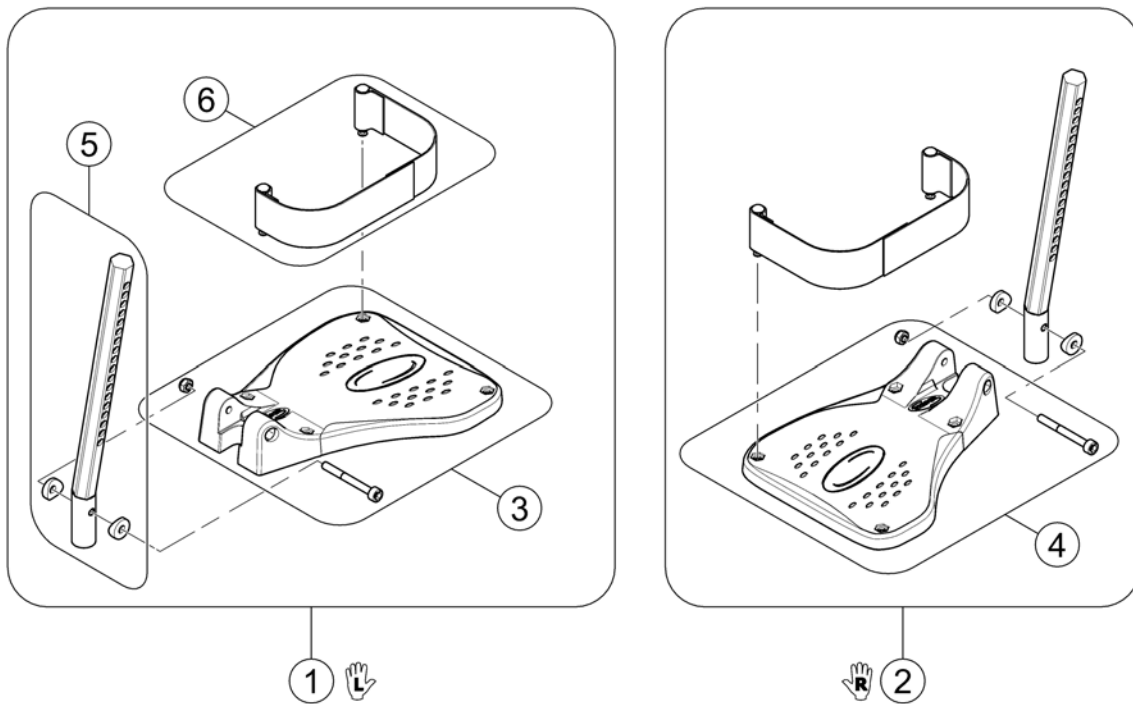

(Footrests Vari, Flip-Up (01.08.10 =>))

1529644X.jpg

1	SP1541575	FORPLATE OPPFELLBAR KPL VENSTRE	1
2	SP1541574	FOTPLATE OPPFELLBAR KPL HØYRE	1
3	SP1529645	FOTPLATE KLP SB43-45 VE STORM4	1
4	SP1529644	FOTPLATE KLP SB43-45 HØ STORM4	1
5	SP1543045	(Plug-in tube LH/RH)	1
6	SP1442467	LEGGBÅND HELKAPPE PAR MIRAGE, STORM4, TDX	1