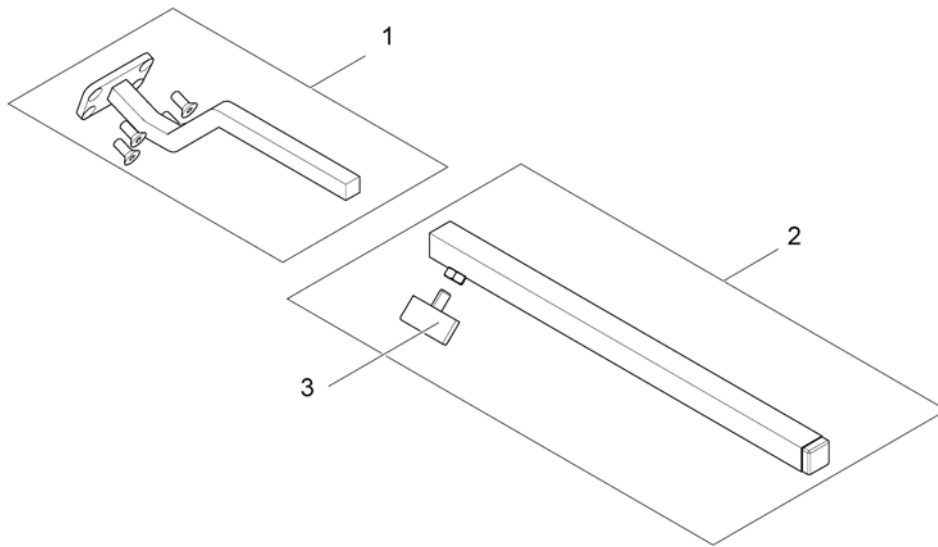

(Remote Bracket Standard)

1562939.iso

1	SP1504822	(Remote Support Standard)	1
2	SPS183040	STYREBOKSHOLDER STD KPL STORM3 G40	1
3	L31001	VINGSKRUV M 6X10 GARANT G24 S	1