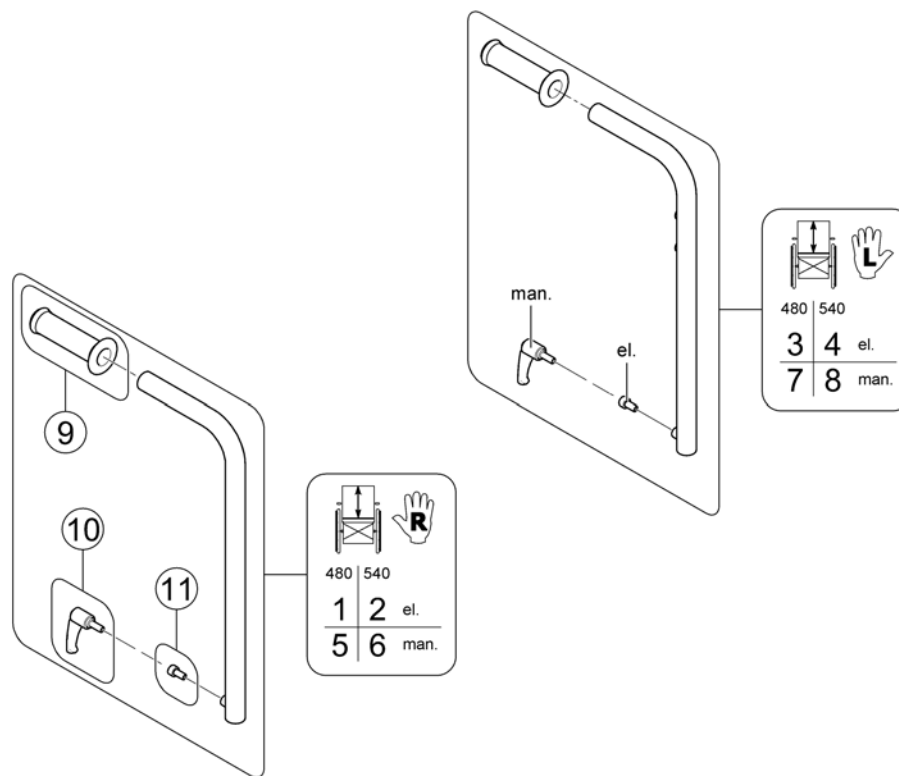

(Backposts)

1	SP1587177	(Backpost el. BH 480mm - RH) <i>Compatible with Flip-Up & Following Armrest [2193/2192/2194] - replaces SP1563102</i>	1
2	SP1587184	(Backpost el. BH 540mm - RH) <i>Compatible with Flip-Up & Following Armrest [2193/2192/2194] - replaces SP1563103</i>	1
3	SP1587176	RYGGRØR HØ 48 VE MODULIT STORM4 <i>Compatible with Flip-Up & Following Armrest [2193/2192/2194] - replaces SP1560576</i>	1
4	SP1587183	(Backpost el. BH 540mm - LH) <i>Compatible with Flip-Up & Following Armrest [2193/2192/2194] - replaces SP1559578</i>	1
5	SP1587163	(Backpost man. BH 480mm - RH) <i>Compatible with Flip-Up & Following Armrest [2193/2192/2194] - replaces SP1572489</i>	1
6	SP1587182	(Backpost man. BH 540mm - RH) <i>Compatible with Flip-Up & Following Armrest [2193/2192/2194] - replaces SP1572490</i>	1
7	SP1587162	(Backpost man. BH 480mm - LH) <i>Compatible with Flip-Up & Following Armrest [2193/2192/2194] - replaces SP1572491</i>	1
8	SP1587178	(Backpost man. BH 540mm - LH) <i>Compatible with Flip-Up & Following Armrest [2193/2192/2194] - replaces SP1572492</i>	1
9	SP1563651	(Handles (pair))	1
10	0021-70002	(Indexable lever 63mm M8x16)	1
11	1567999	(Bolt M8x16 8.8 black DIN912)	1