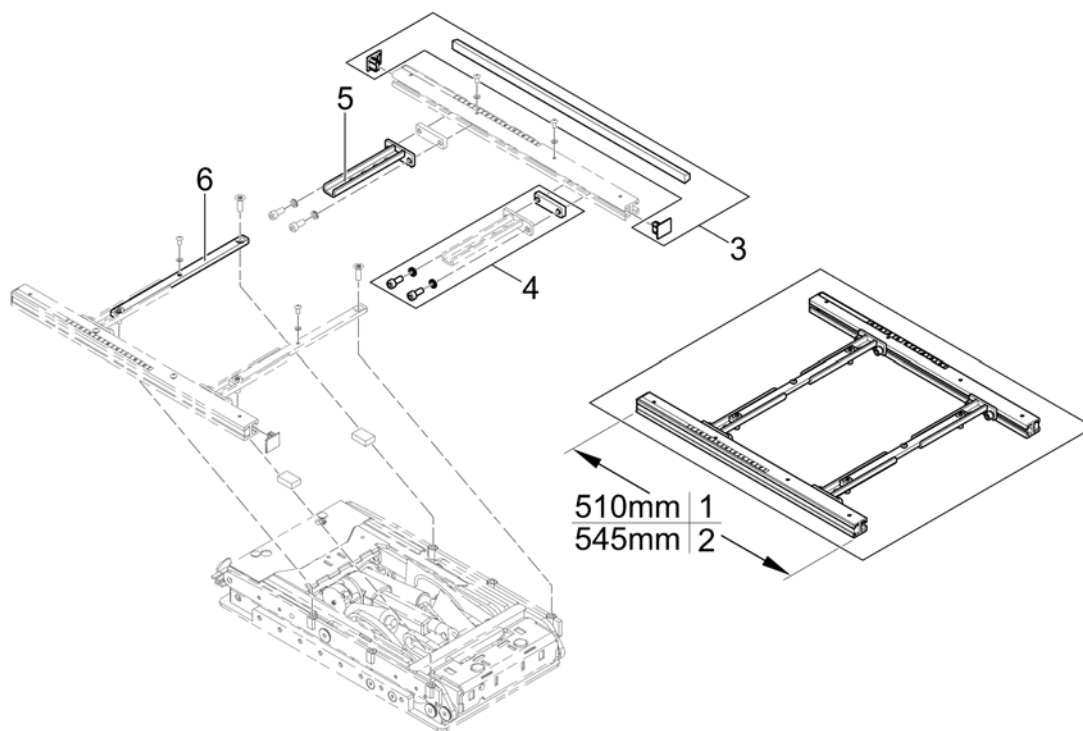

(Telescopic Seat Frame for Tilt 12° / 20°)

1572009 iso

-	SP1588443	(Seat Rails 510mm (2pcs kit))	1
-	SP1588444	(Seat Rails 545mm (2pcs kit))	1
1	SP1572977	(Seatframe 510mm, cpl., pre set up to SW 43cm)	1
2	SP1582216	(Seatframe 545mm, cpl., pre set up to SW 43cm)	1
3	SP1571810	(Sealing strap with plugs)	1
4	SP1571811	(Groove stone with mounting parts)	1
5	SP1554646	(Adjustment Tube)	1

(Telescopic Seat Frame for Tilt 30° / Lifter)

1572004 Rev

-	SP1588443	(Seat Rails 510mm (2pcs kit))	1
-	SP1588444	(Seat Rails 545mm (2pcs kit))	1
1	SP1572992	(Seatframe 510mm, pre set up to SW 430mm, cpl.)	1
2	SP1582219	(Seatframe 545mm, pre set up to SW 430mm, cpl.)	1
3	SP1571810	(Sealing strap with plugs)	1
4	SP1571811	(Groove stone with mounting parts)	1
5	SP1567007	(Seat Frame Adapter)	1
6	SP1567008	(Middle Rail)	1