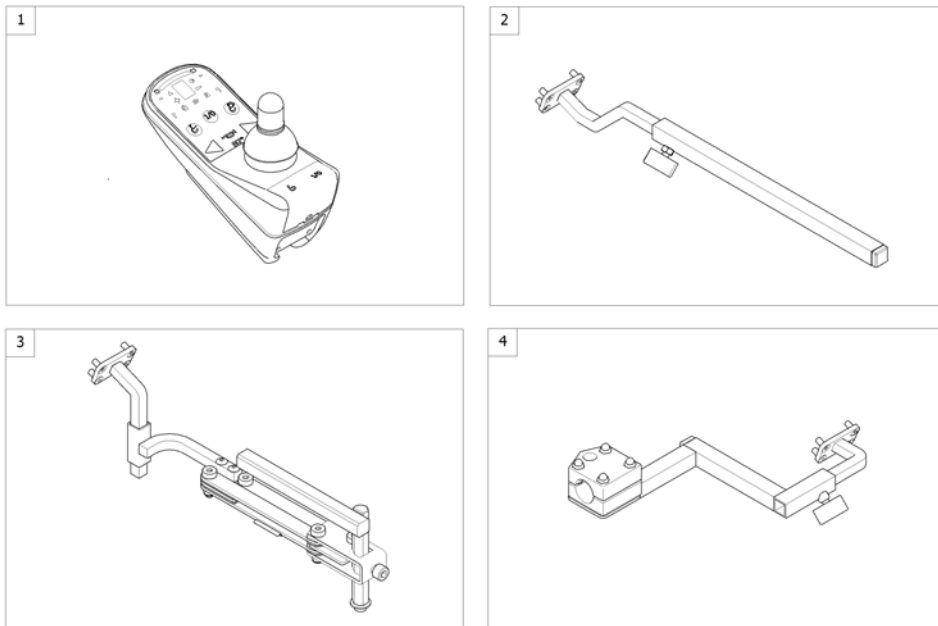

1	SP1504720	STYREBOKS DX-REM G90A STORM4 [1614/1616]	1
2	-	(Remote Bracket Standard) [1614+1207/1208]	1
3	-	(Remote Bracket Swing away & height adjust.) [1614+1707/1708]	1
4	-	(Remote Bracket Attendant) [1616+1207/1208]	1