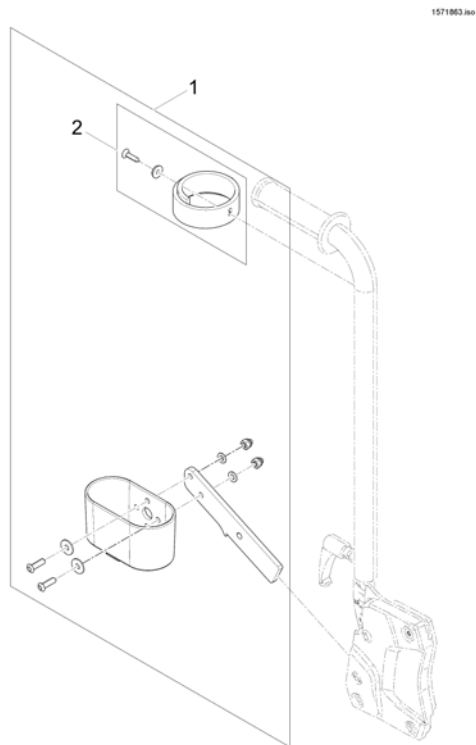

(Cane holder (Modulite: backrest frame))

1	SP1570396	(Cane holder, standard backrest)	1
2	SP1420493	(Belt for caneholder)	1

(Cane holder (Modulite: back posts man recliner))

1	SP1570443	(Cane holder, manual backrest)	1
2	SP1420493	(Belt for caneholder)	1