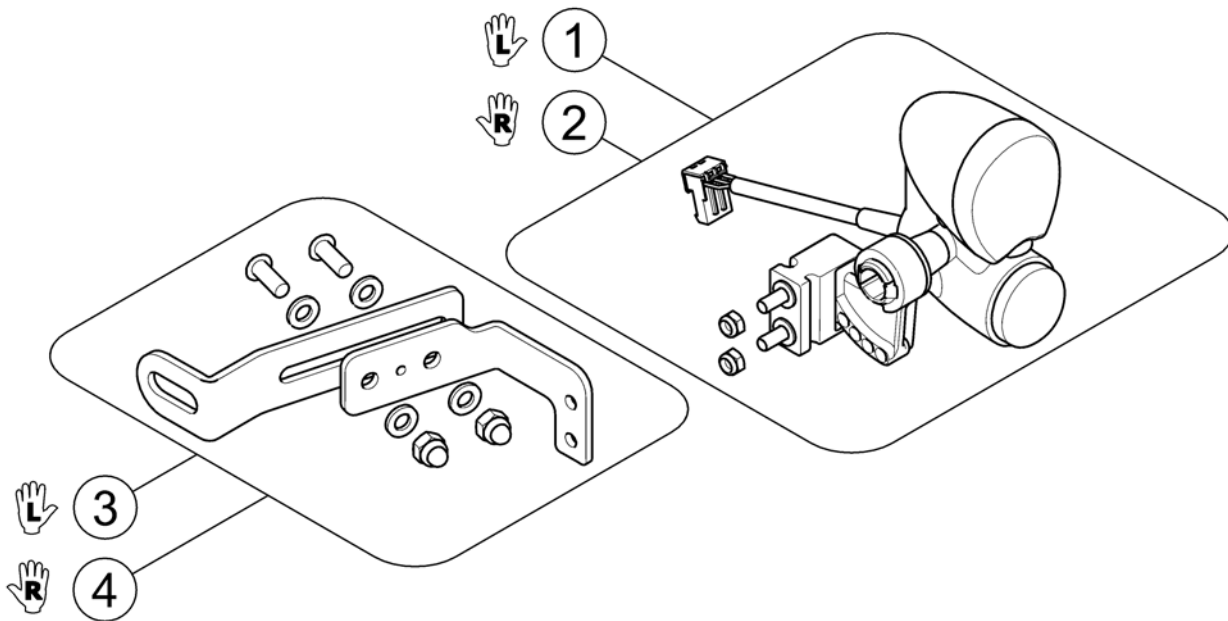

1	SP1536030	(Front light LED, LH)	1
2	SP1576193	(Front Light LED RH)	1
3	SP1583093	(Light Bracket LED, front LH)	1
4	SP1583092	(Light Bracket LED, front RH)	1