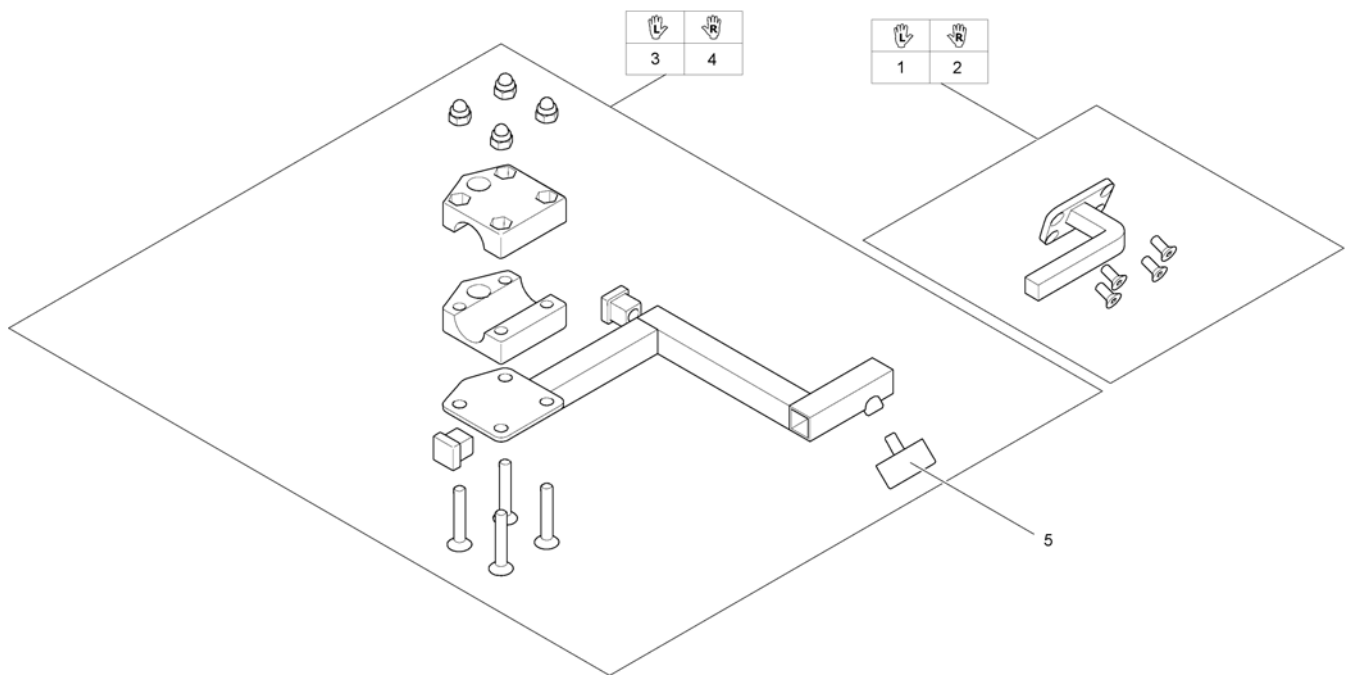

(Remote Bracket Attendant)

1560853.iso

1	SP1509435	(Remote Support attendant control G90A, LH)	1
2	SP1509439	(Remote Support attendant control G90A, RH)	1
3	SP1422937	(Bracket for attendant control LH)	1
4	SP1422936	(Bracket for attendant control RH)	1
5	L31001	VINGSKRUV M 6X10 GARANT G24 S	1