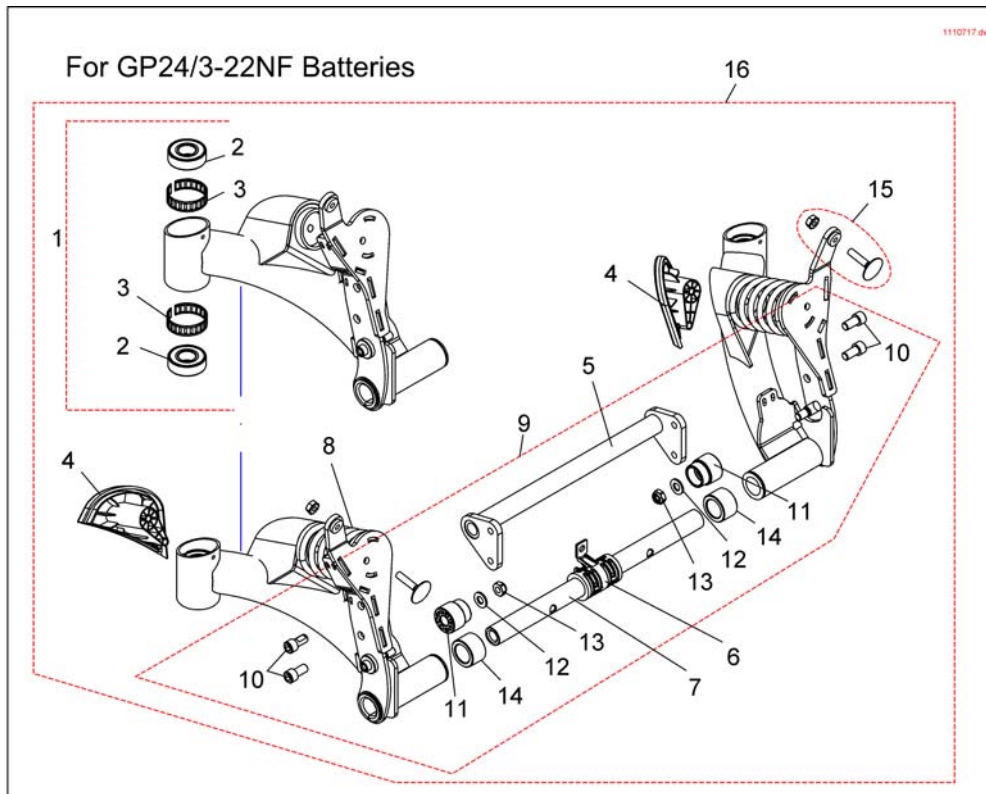

1	SP1523260	SVINGARM BAK KPL VE TDX	1
1	SP1523259	SVINGARM BAK HØ KPL TDX	1
1	SP1564785	(Kit, Swing Arm Assembly (wet black) with Bearings, Rear-Left)	1
1	SP1564781	(Kit, Swing Arm Assembly (wet black) with Bearings, Rear-Right)	1
2	SP40117X006	(Bearing (5/8"))	1
3	SP1110717	(Ring, Tolerance)	1
4	SP1523089	(Cap, Rear-Left)	1
4	SP1523088	(Cap, Rear-Right)	1
5	SP1523083	(Cross-Member, Pivot (TDX-SP Narrow Base))	1
5	SP1142287	()	1
6	SP1523166	FESTE DEKSEL TDX TDX	1
7	SP1523194	(Bar, Pivot)	1
7	SP1523197	(Bar, Pivot)	1
7	SP1155018	()	1
8	SP1523002	FJÆR HEAVYDUTY TDX <i>replaced by SP1579643 (silver)</i>	1
8	SP1579643	(Spring - silver) <i>replaces SP1523002 (yellow)</i>	1
9	SP1523177	FESTESETT ROTASJONSAKSEL TDX <i>included parts 10-14</i>	1
13	SP1522937	(Locknut (5/16-18))	1
15	SP1523144	BOLT FESTE FJÆRINGENHET TDX	1
16	SP1523261	(Rear Pivot Assembly (electric red) (ForGP24/3-22NF Battery Box) (wide base))	1
16	SP1564779	(Rear Pivot Assembly (wet black) (ForGP24/3-22NF Battery Box) (wide base))	1
16	SP1551708	(Rear Pivot Assembly (electric red) (For22NF Battery Box) (Narrow base))	1
16	SP1564780	(Rear Pivot Assembly (wet black) (For 22NF Battery Box) (Narrow base))	1