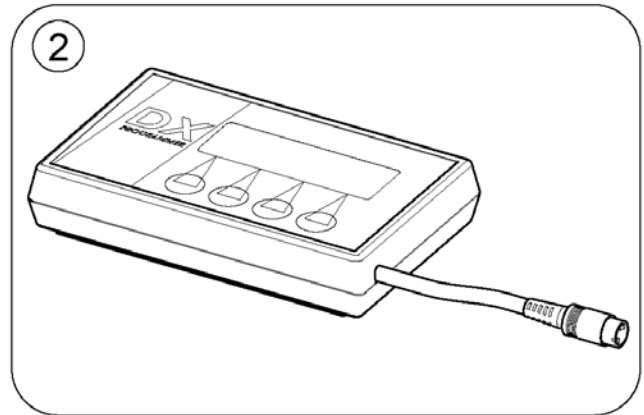

1	1449280	(USW wizard dongle kit, EDL-USW, cpl.)	1
2	6001450	(Hand Programmer, Instrucions In French, German, Spanish)	1
	SP1441551	(Programming Adapter Shark DK-ADAPT (necessary to program Shark))	1