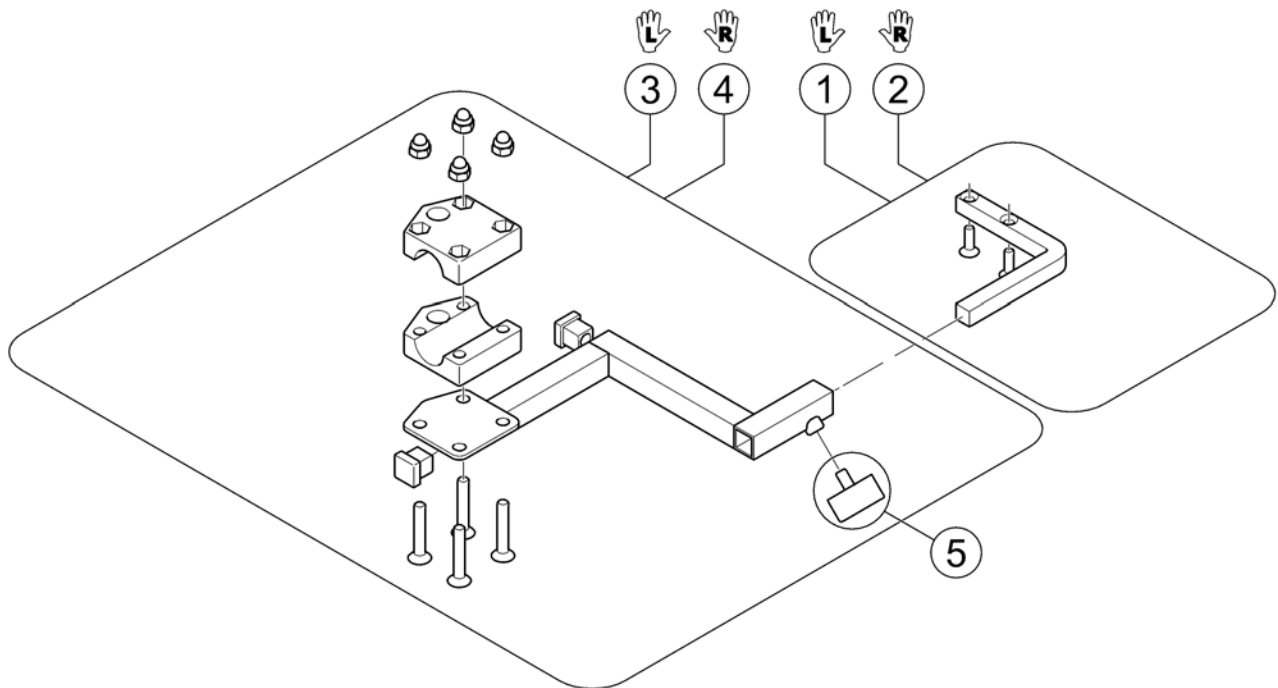

(Remote Bracket Attendant)

1560837.no

1	1422806	(Remote Support LH)	1
2	1422810	(Remote Support RH)	1
3	SP1422937	(Bracket for attendant control LH)	1
4	SP1422936	(Bracket for attendant control RH)	1
5	L31001	VINGSKRUV M 6X10 GARANT G24 S	1