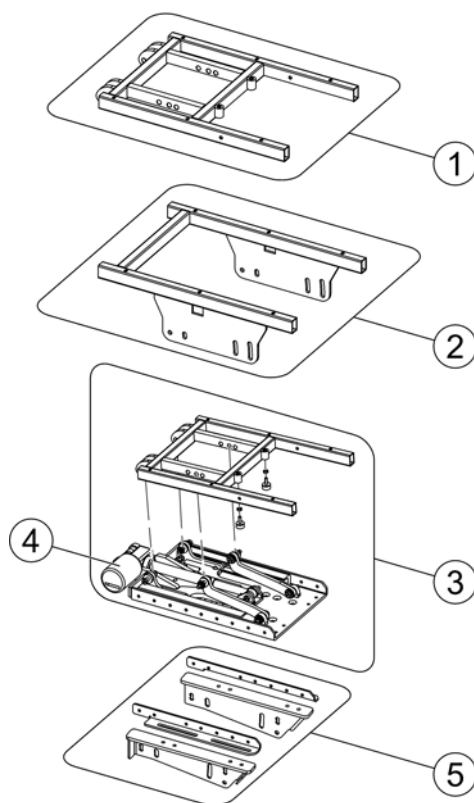

(Powered Tilt 50° & manuell)

1513344X.iso

-	SP1535829	(Mercury Switch for tilt up to 50°)	1
1	SP1513344	SETERAMME TILT 50° TDX	1
2	SP1513657	SETERAMME MAN TILT TDX	1
2	SP1548900	(Seatframe for Manual Tilt (254mm))	1
3	SP1528314	TILT MED SETERAMME TDX	1
4	SP1143801	(Tilt-Actuator)	1
5	SP1580051	(Angle Bracket for CG-Tilt (pair))	1

Incl. screws / avec vis / inkl. Schrauben