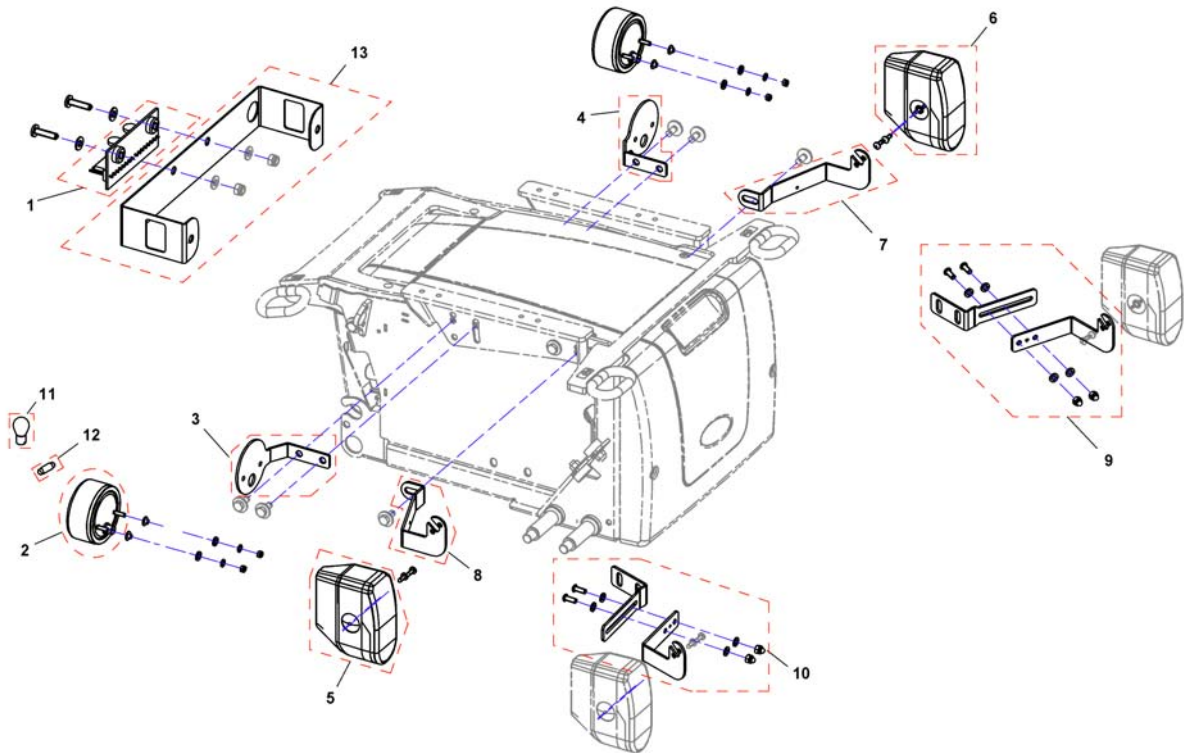

1521460X.dwg

!!!	-	(Rear Light Protector Kit)	0
-	1488951	KABELSETT KPL FOR LYS OG AKTUATOR DRAGON	1
1	1415004	LYSFORDELER PRINT G40	1
2	1442736	BAKLYS KPL STORM3	1
3	SP1513692	HOLDER LAMPE BAK HØ TDX	1
4	SP1513691	HOLDER LAMPE BAK VE TDX	1
5	1420412	FRONTLYS HØ KPL STORM3 TORNADO G50	1
6	1420413	FRONTLYS VE KPL STORM3 TORNADO TDX	1
7	SP1513751	HOLDER LAMPE FRONT VE TDX	1
8	SP1513752	HOLDER LAMPE FRONT HØ TDX	1
9	SP1551039	FESTE LYKT FORAN VE TDX <i>only TDX-SP narrow base</i>	1
10	SP1551040	FESTE LYKT FORAN HØ TDX <i>only TDX-SP narrow base</i>	1
11	SP1419271	(Light Bulb 24V/21W, yellow (Turn Signal front/rear))	1
12	SPP31191	(Incandescent Lamp 24V/5W white)	1
13	SP1513830	FESTE LYSMODUL TDX	1