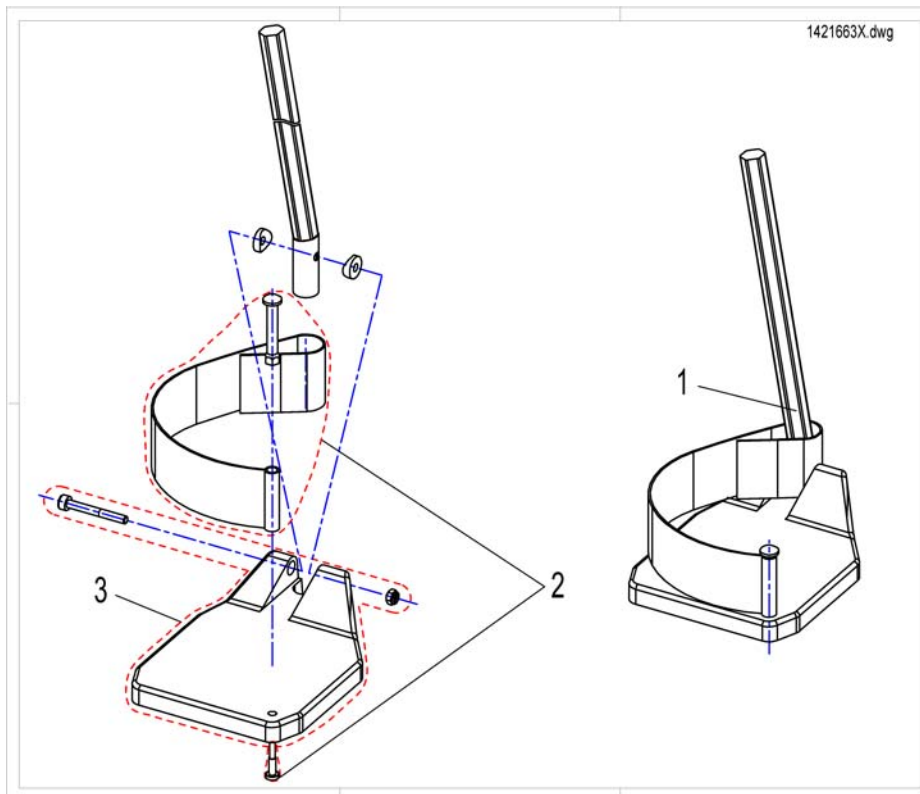

(Footplate with support tube fix RH/LH)

1	SP1421662	BENSTØTTEUNDERDEL HØ STORM3	1
1	SP1421663	BENSTØTTEUNDERDEL VE STORM3	1
2	SPB273011	HÆLBÅND BORA TDX	1
3	SPZ173217	(Footplate LH)	1
3	SPZ173218	(Footplate RH)	1