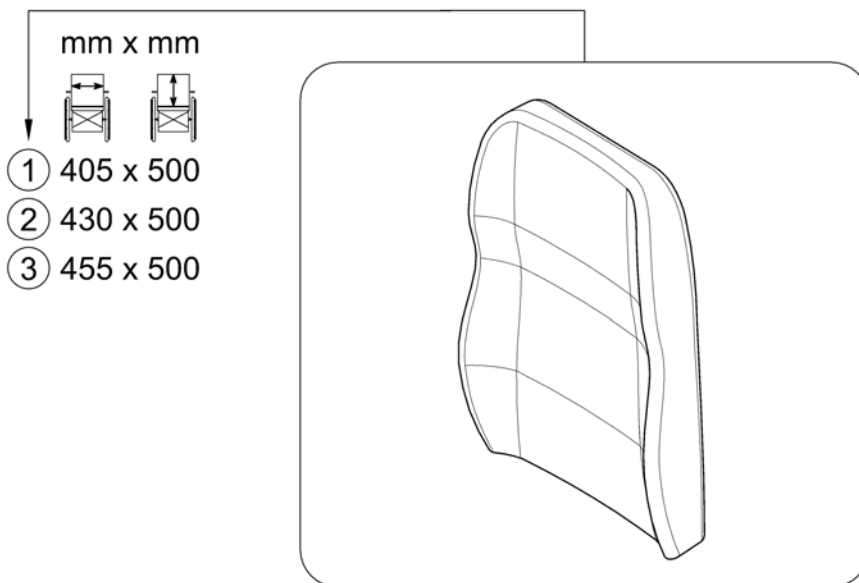

(Matrx Elite Full Back)

1588714.no

Elite Full Back

1	SP1531824	Back Cushion 40x50cm <i>[2176]</i>	1
2	SP1531831	FULL BACK 43x50cm MATRIX <i>[2176]</i>	1
3	SP1531832	Back Cushion 45x50cm <i>[2176]</i>	1