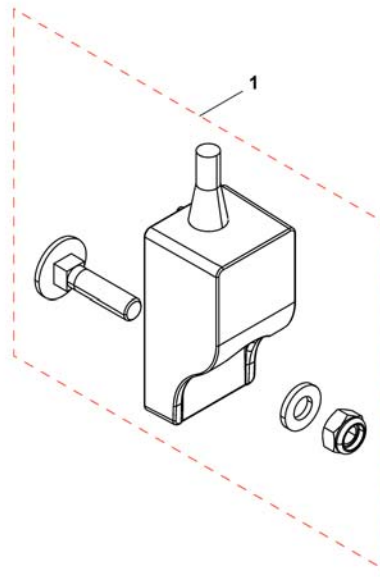

1 SP1541752

(Holder for G-Trac)

1