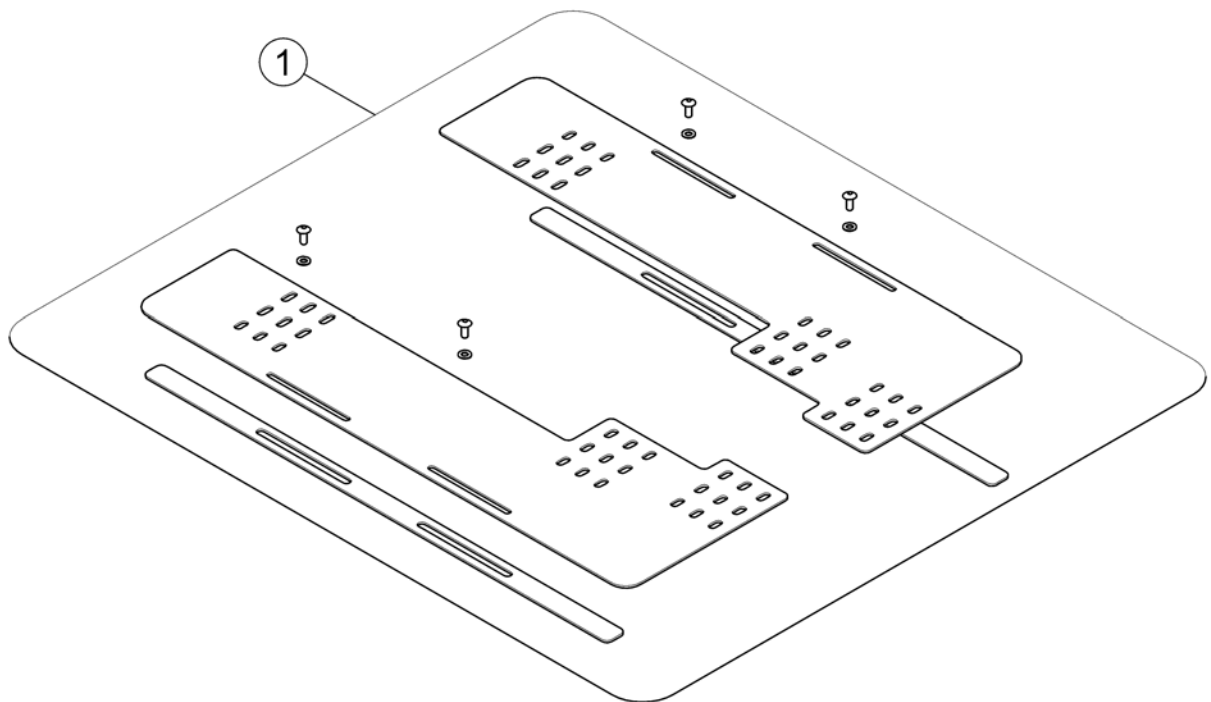

(Adapter Kit for Universal Seat)

1581063.iso

1 SP1580750

(Adapter Kit for Universal Seat 510mm)

1