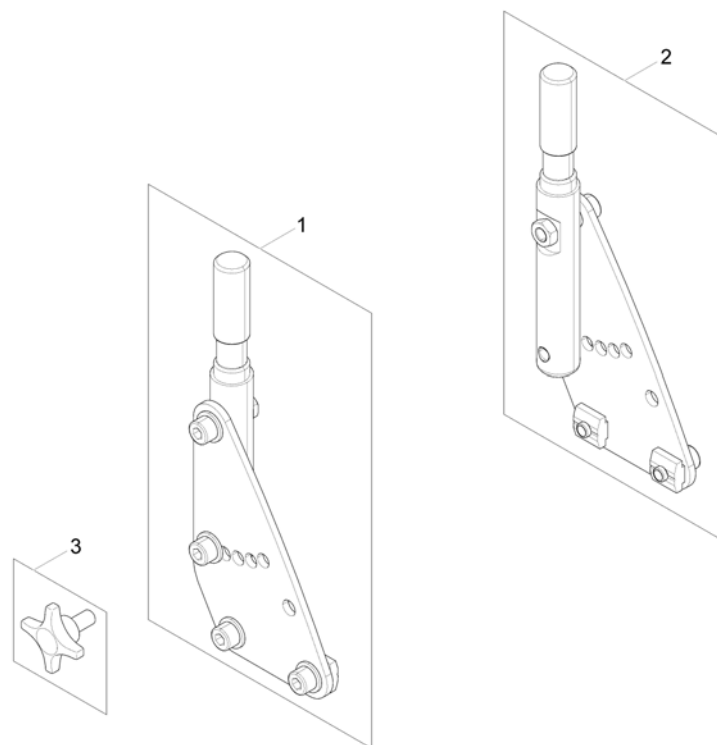

(Support for Backrest Frame)

1571553 no

1	SP1571542	(Backrest Support RH)	1
2	SP1571553	(Backrest Support LH)	1
3	5824117	STJERNEGREP FESTE NY MANØVERBOKS MOOVER <i>(only swedish homologation)</i>	2