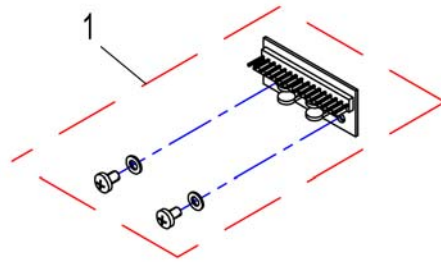

1 SP1529383

LYSFORDELER TDX

1