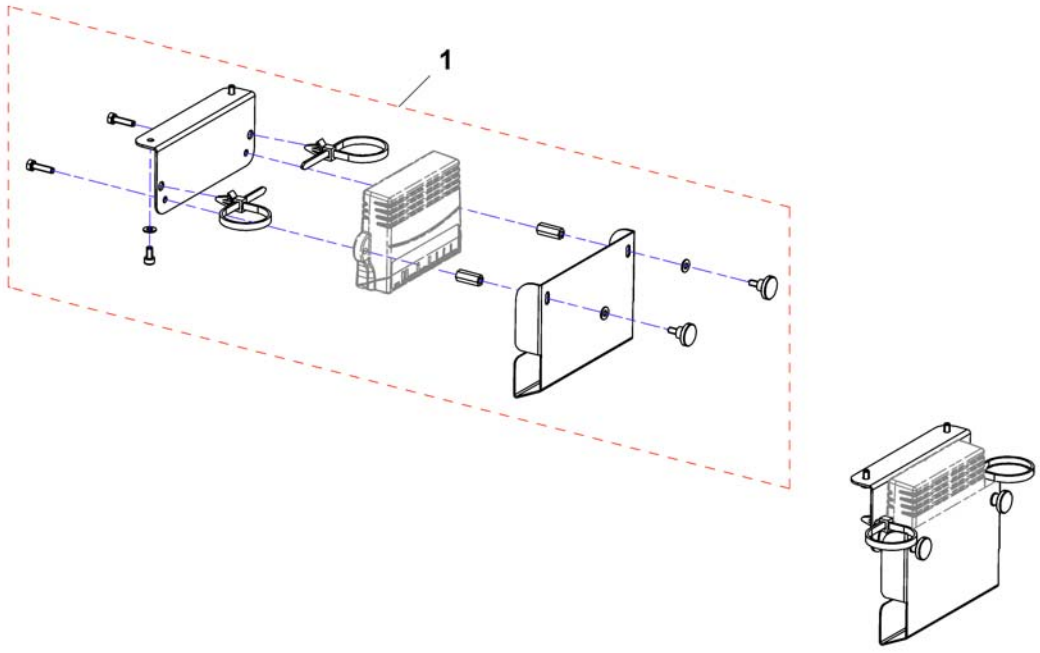

151183X.dwg

1 SP1554510 (Bracket ACT narrow base)

1