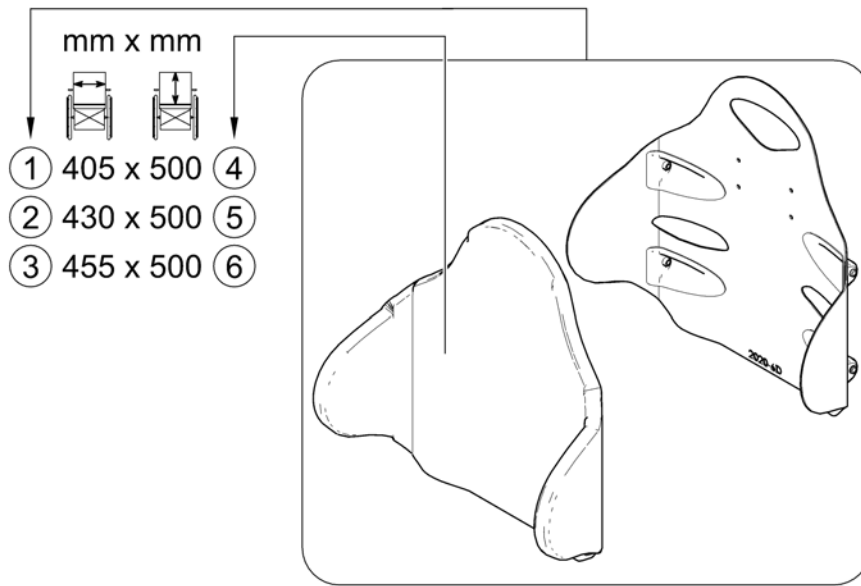

Elite Deep Back

1	SP1588273	(Backrest, Matrx Elite Deep Back 16x20", cpl.) [2178+2121]	1
2	SP1588274	(Backrest, Matrx Elite Deep Back 17x20", cpl.) [2178+2122]	1
3	SP1588275	(Backrest, Matrx Elite Deep Back 18x20", cpl.) [2178+2123]	1
4	SPTRS0344-1620	(Backrest Cushion - Elite Deep Back 405x500mm (16x20"))	1
5	SPTRS0344-1720	(Backrest Cushion - Elite Deep Back 430x500mm (17x20"))	1
6	SPTRS0344-1820	(Backrest Cushion - Elite Deep Back 455x500mm (18x20"))	1