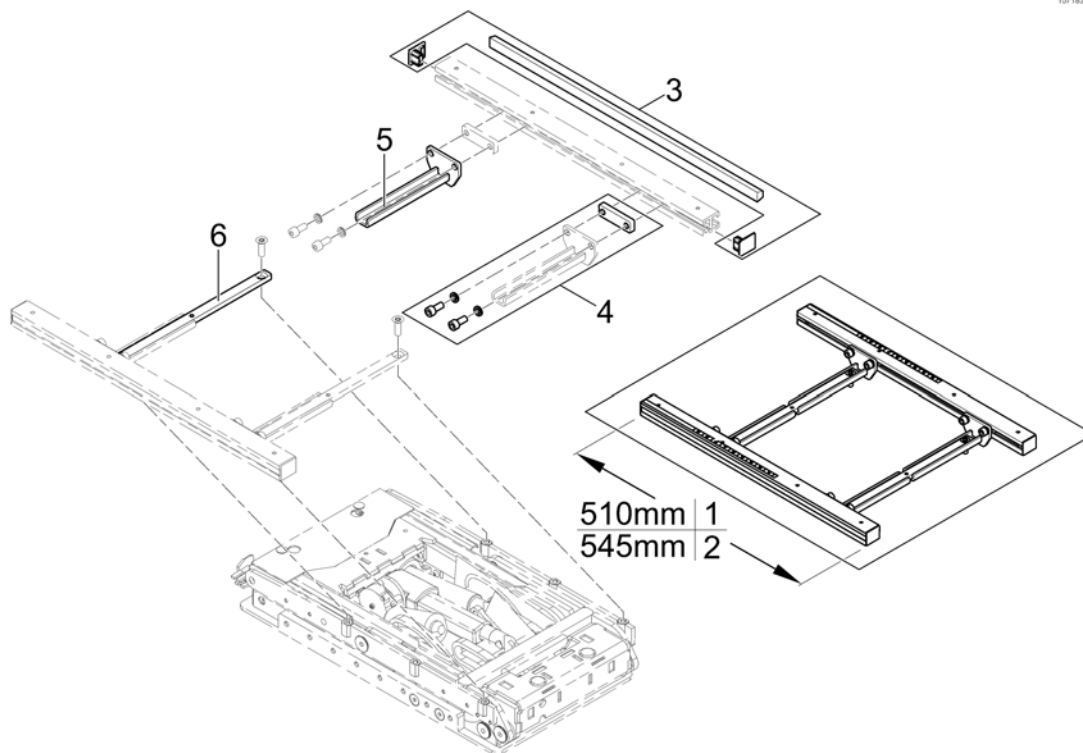

(Telescopic Seat Frame for Tilt 12° / 20°)

1571900-00

-	SP1588443	(Seat Rails 510mm (2pcs kit))	1
-	SP1588444	(Seat Rails 545mm (2pcs kit))	1
1	SP1572978	(Seatframe 510mm, cpl., pre set up to SW 43cm)	1
2	SP1582217	(Seatframe 545mm, cpl., pre set up to SW 43cm)	1
3	SP1571810	(Sealing strap with plugs)	1
4	SP1571811	(Groove stone with mounting parts)	1
5	SP1555400	(Adjustment Tube)	1

(Telescopic Seat Frame for Tilt 30° / Lifter)

1571832 no

-	SP1588443	(Seat Rails 510mm (2pcs kit))	1
-	SP1588444	(Seat Rails 545mm (2pcs kit))	1
1	SP1572993	(Seatframe 510mm, pre set up to SW 430mm, cpl.)	1
2	SP1582230	(Seatframe 545mm, pre set up to SW 430mm, cpl.)	1
3	SP1571810	(Sealing strap with plugs)	1
4	SP1571811	(Groove stone with mounting parts)	1
5	SP1567720	(Seatframe Adapter)	1
6	SP1567008	(Middle Rail)	1