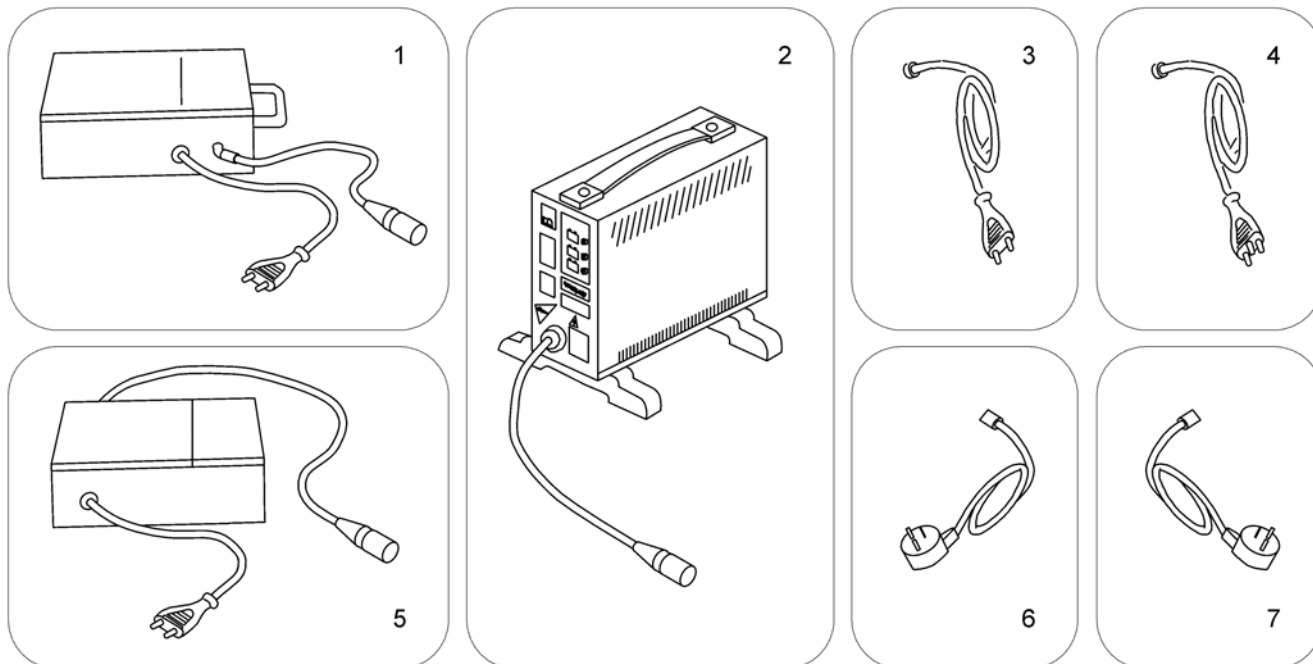

(Chargers)

SP51981.iso

1	5813987	(Charger 8A, Gi Popular (Sweden only))	1
2	SPP51981	(Charger 8A for Batteries up to 73Ah (without power cord))	1
3	P21079	(Power Cord, Continental Shockproof Plug)	1
4	1443841	(Power Cord, Swiss)	1
5	1510201	(Charger 10A, Powercharge Classic (G50), for Batteries from 97AH (with power cord))	1
5	SP1545511	LADER LADAC/DEFA 701239 MED PLUGG	1
6	P21080	(Power Cord, UK)	1
7	SP1553849	(Power Cord, Israel)	1