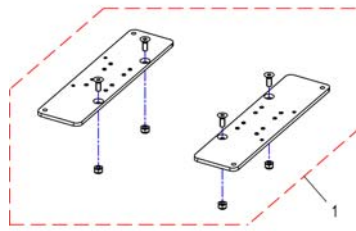

Invacare® TDX-SP | Sete
(Adapter sheets)

1534951X.dwg

1	SP1534951	ADAPTERPLATER TILT SB39 TDX	1
2	SP1534952	ADAPTERPLATER TILT SB44 TDX	1
3	SP1534953	ADAPTERPLATER TILT SB49 TDX	1