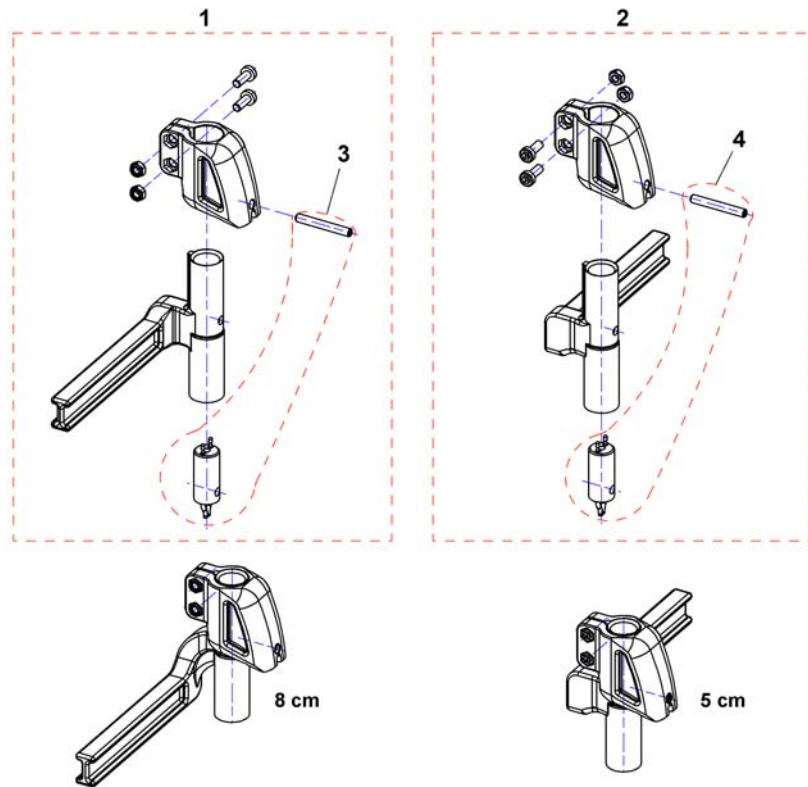

1	SP1449733	BENSTØTTEHOLDER MAN VE 5CM STORM	1
1	SP1449737	BENSTØTTEHOLDER MAN VE 8CM STORM TDX BORA	1
1	SP1449735	BENSTØTTEHOLDER EL VE 5CM STORM3 TO TY 010705	1
1	SP1449739	BENSTØTTEHOLDER EL VE 8CM ST03 TO TY NY 010705	1
1	SP1529951	BENSTHOLD EL 5CM VE TDX <i>For TDX-SP with lifter</i>	1
1	SP1535937	BENSTHOLD EL 8CM VE TDX <i>For TDX-SP with lifter</i>	1
2	SP1449732	BENSTØTTEHOLDER MAN HØ 5CM STORM	1
2	SP1449736	BENSTØTTEHOLDER MAN HØ 8CM STORM TDX BORA	1
2	SP1449314	BENSTØTTEHOLDER EL HØ 5CM STORM3 NY 010705	1
2	SP1449315	BENSTØTTEHOLDER EL HØ 8CM STORM3 NY 010705	1
2	SP1529949	BENSTHOLDER 5CM HØ TDX <i>For TDX-SP with lifter</i>	1
2	SP1535856	BENSTHOLD EL 8CM HØ TDX <i>For TDX-SP with lifter</i>	1
3	SP1450228	BENST FESTEDEL TDX	1
3	SP1527775	KABEL HOLDER BENST 65MM TDX <i>For TDX-SP with lifter</i>	1
4	SP1450232	KABEL EL BENST KORT STORM3	1
4	SP1527775	KABEL HOLDER BENST 65MM TDX <i>For TDX-SP with lifter</i>	1
-	SP1527899	(Extension Cable for powered Legrest) <i>For TDX-SP without lifter</i>	1