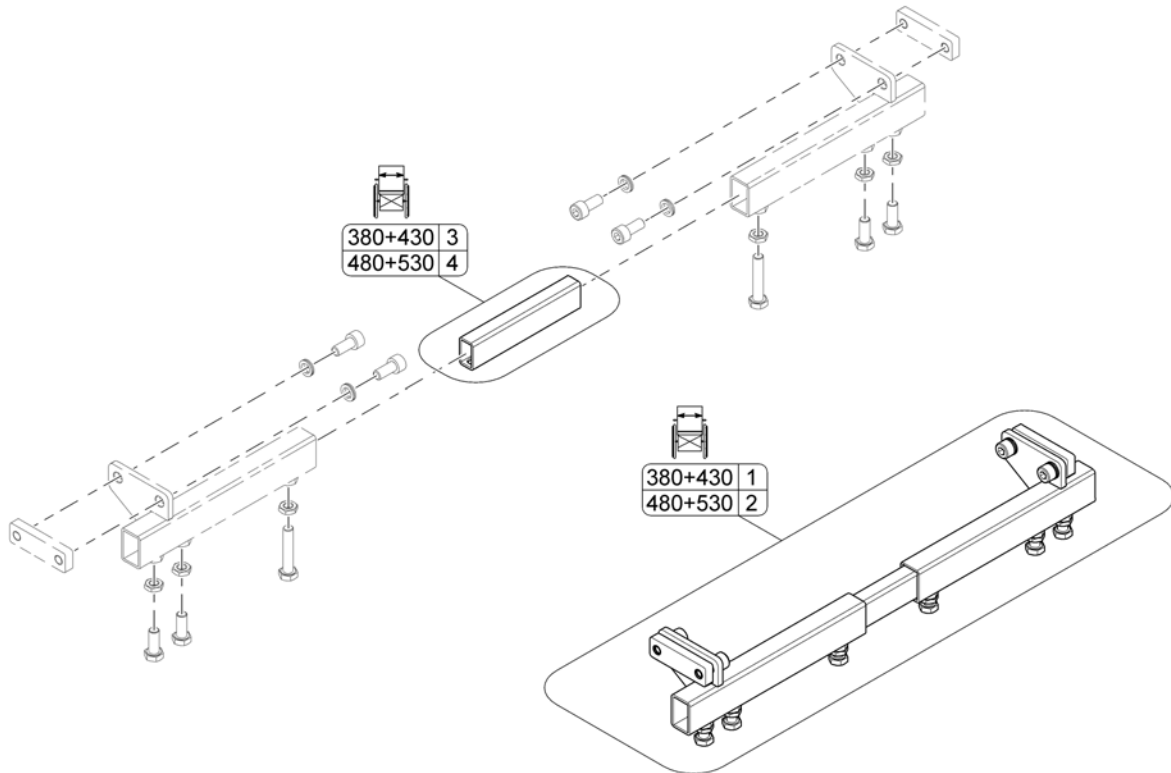

(Telescopic Seat Frame for Tilt 12° / 20°)

1571900-00

-	SP1588443	(Seat Rails 510mm (2pcs kit))	1
-	SP1588444	(Seat Rails 545mm (2pcs kit))	1
1	SP1572978	(Seatframe 510mm, cpl., pre set up to SW 43cm)	1
2	SP1582217	(Seatframe 545mm, cpl., pre set up to SW 43cm)	1
3	SP1571810	(Sealing strap with plugs)	1
4	SP1571811	(Groove stone with mounting parts)	1
5	SP1555400	(Adjustment Tube)	1

(Telescopic Seat Frame for Tilt 30° / Lifter)

1571832 no

-	SP1588443	(Seat Rails 510mm (2pcs kit))	1
-	SP1588444	(Seat Rails 545mm (2pcs kit))	1
1	SP1572993	(Seatframe 510mm, pre set up to SW 430mm, cpl.)	1
2	SP1582230	(Seatframe 545mm, pre set up to SW 430mm, cpl.)	1
3	SP1571810	(Sealing strap with plugs)	1
4	SP1571811	(Groove stone with mounting parts)	1
5	SP1567720	(Seatframe Adapter)	1
6	SP1567008	(Middle Rail)	1