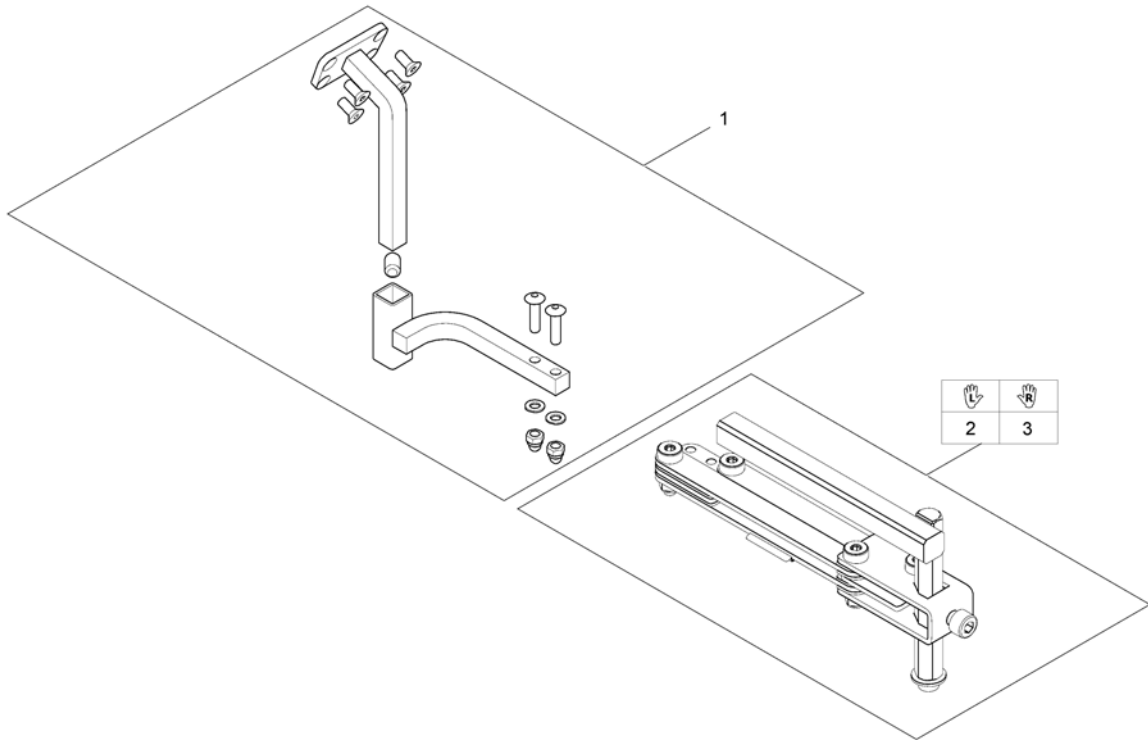

(Remote Bracket Swing away & height adjust.)

1560310.iso

1	SP1517352	FESTE FOR G90 SWINGAWAY STORM4 TDX BORA	1
2	SP1496249	SWING AWAY VE NY MOD2008 KPL	1
3	SP1496248	SWING AWAY HØ NY MOD2008 KPL	1