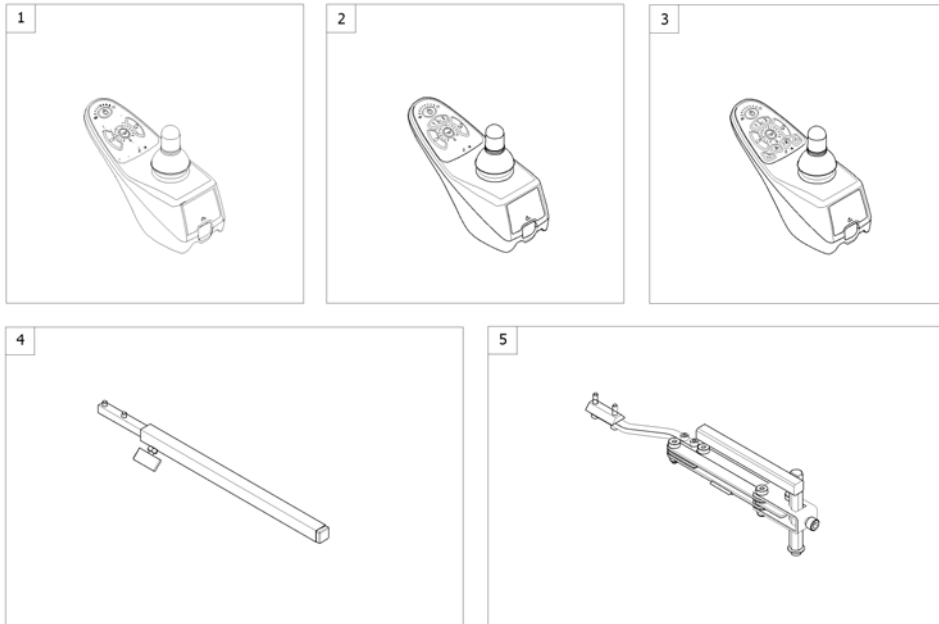

(Remote Shark with Brackets)

1563326 iso

1	1492567	STYREBOKS SHARK DKREMD01 DRAGON <i>[1801]</i>	1
2	1449177	STYREBOKS SHARK II DX-REMD11 DRAGON <i>[1801]</i>	1
3	1484904	STYREBOKS SHARK II DX-REMD11 LYS OG EL DRAG <i>[1801]</i>	1
4	-	(Remote Bracket Standard) <i>[1801+1207/1208]</i>	1
5	-	(Remote Bracket Swing away & height adjust.) <i>[1801+1707/1708]</i>	1