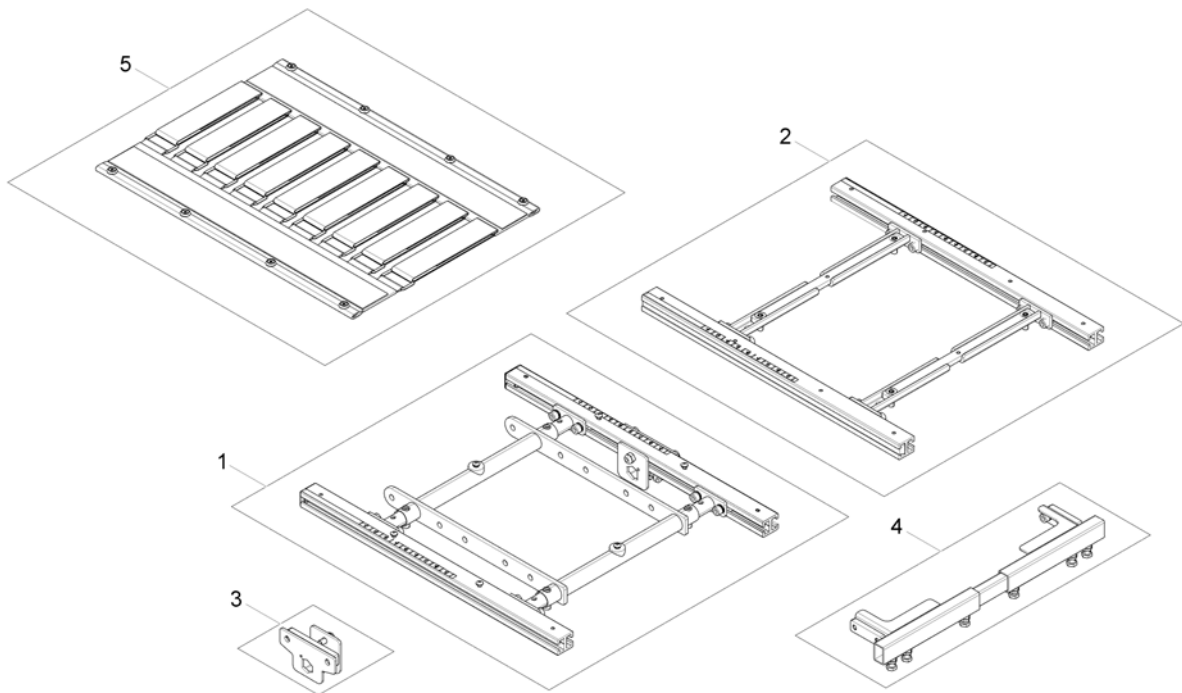

(Telescopic Seat Frame for Tilt 30° / Lifter)

1572004 Rev

-	SP1588443	(Seat Rails 510mm (2pcs kit))	1
-	SP1588444	(Seat Rails 545mm (2pcs kit))	1
1	SP1572992	(Seatframe 510mm, pre set up to SW 430mm, cpl.)	1
2	SP1582219	(Seatframe 545mm, pre set up to SW 430mm, cpl.)	1
3	SP1571810	(Sealing strap with plugs)	1
4	SP1571811	(Groove stone with mounting parts)	1
5	SP1567007	(Seat Frame Adapter)	1
6	SP1567008	(Middle Rail)	1

1571834 Rev

1 SP1570189

(Armrest bracket)

1

(Legrest Support)

1572021.000

1	SP1558935	(Legrest Support SW38+43, cpl.)	1
2	SP1559294	BENSTØTTE FESTE SB48+53 MODULITE	1
3	SP1558134	(Connection Tube SW380+430mm)	1
4	SP1558135	BRAKETT SETEPLATE BENST MODULITE SB48-53	1

1 SP1572199

(Seat Plate 510mm, cpl.)

1

(Telescopic Seat Frame and Sling Seat)

1572311.00

1	-	(Telescopic Seat Frame for Tilt 12° / 20°)	1
2	-	(Telescopic Seat Frame for Tilt 30° / Lifter)	1
3	-	(Armrest bracket)	1
4	-	(Legrest Support)	1
5	-	(Sling Seat)	1