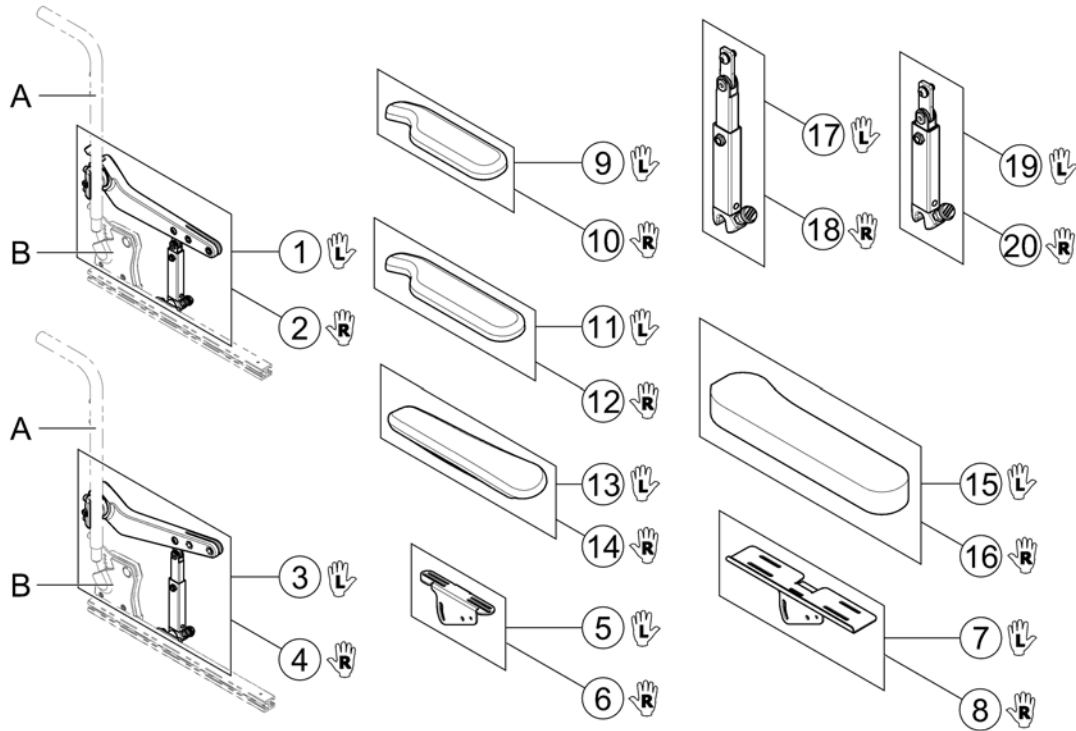

(Following Armrest)

1585182 NO

-	-	(Retrofitting the armrests on chairs built before 15-03-27 also requires new Pos. A & B and Sling Back with respective cut-outs!) !!!		0
1	SP1585263	ARMLLEN OPPFELLBAR VE MODULITE KORT	19.01.2015 →	1
2	SP1585264	ARMLLEN OPPFELLBAR HØ MODULITE KORT	19.01.2015 →	1
3	SP1585267	ARMLLEN OPPFELL VE LANG MODULITE FOLLOWING	19.01.2015 →	1
4	SP1585268	ARMLLEN OPPFELLB HØ LANG MODULITE FOLLOWING	19.01.2015 →	1
5	SP1585412	(Armpad Support (Standard, Extended, Ergonomic), LH)		1
6	SP1585413	(Armpad Support (Standard, Extended, Ergonomic), RH)		1
7	SP1585414	(Armpad Support (Soft), LH)		1
8	SP1585415	(Armpad Support (Soft), RH)		1
9	SP1443004	ARMLLENSPOLSTER VE STORM STORM TDX BORA		1
10	SP1449043	ARMLLENSPOLSTER HØ STORM STORM TDX BORA		1
11	SP1528846	ARMLLENSPOLSTER VE LANG STORM TDX BORA		1
12	SP1528845	ARMLLENSPOLSTER HØ LANG STORM4 TDX BORA		1
13	SP1571589	ARMLLENSPOLSTER ERGONO VE STORM4 TDX		1
14	SP1571588	ARMLLENSPOLSTER ERGONO HØ STORM4 TDX		1
15	SP1585068	(Armpad, Soft, LH)		1
16	SP1585069	(Armpad, Soft, RH)		1
17	SP1583156	(Amrest Support, long, LH)		1
18	SP1583155	(Amrest Support, long, RH)		1
19	SP1583154	(Amrest Support, short, LH)		1
20	SP1582639	(Amrest Support, short, RH)		1