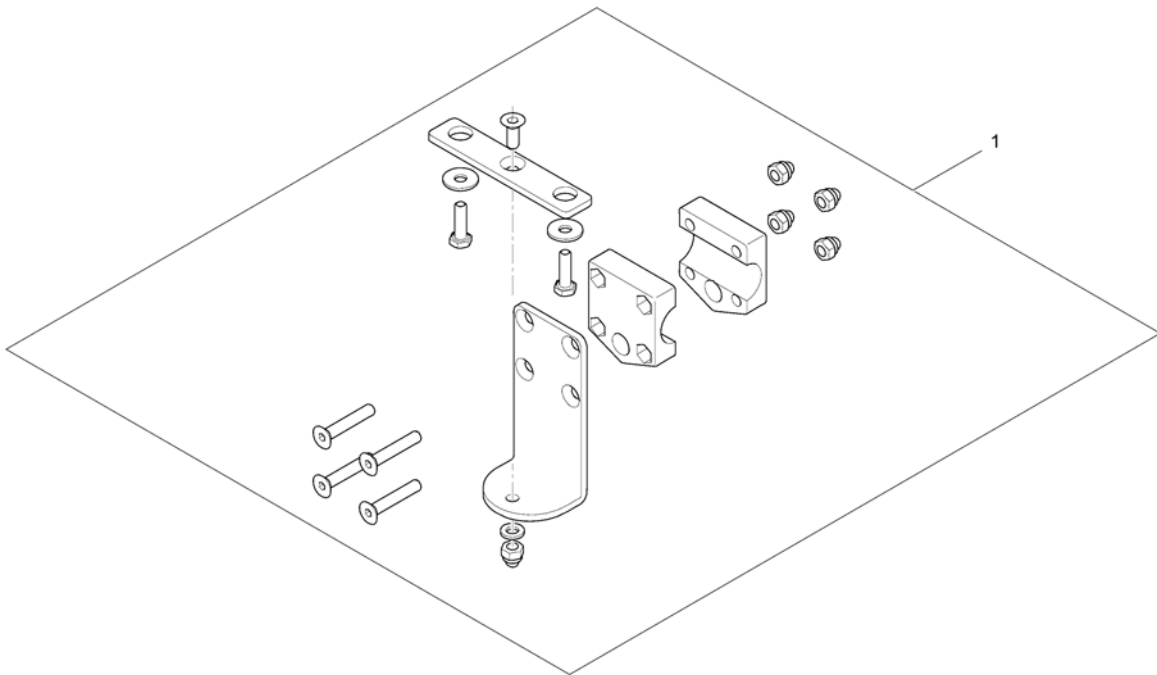

(Remote Bracket Dual Control for Standard-/Contour-/Flex-/Junior-Seat)

1560885.iso

1 SP1422818

FESTEBRAKETT LEDSAGERSTY RYGGMONT ENEKL

1