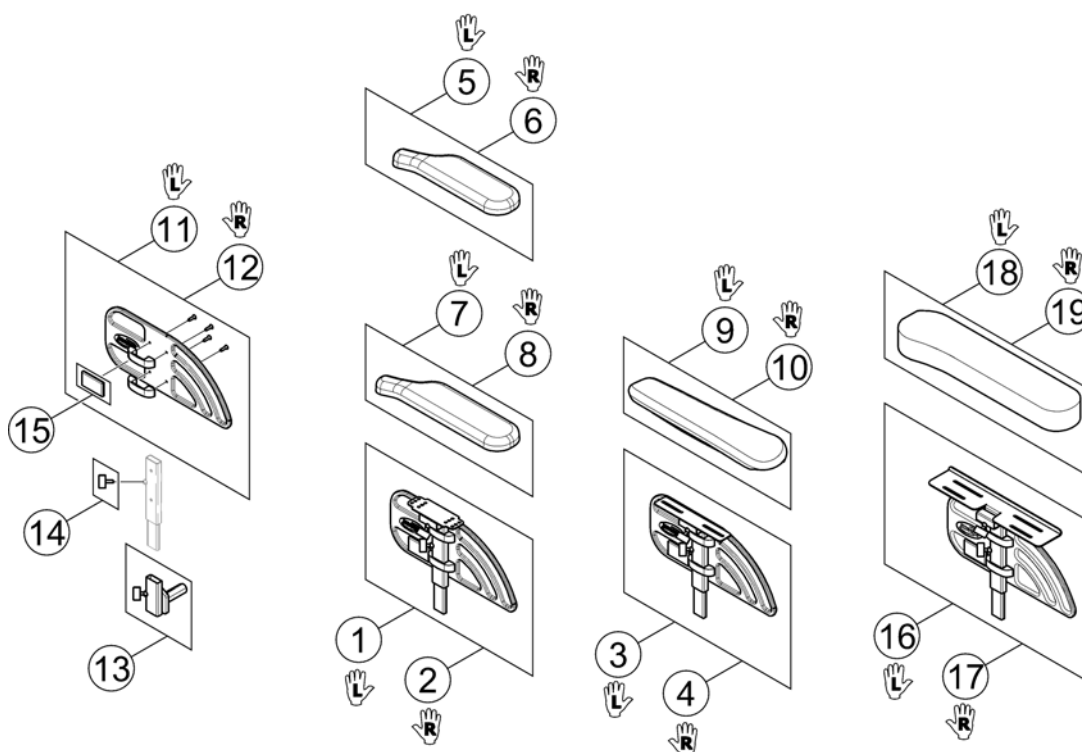

(T-Armrest)

1572570.iso

1	SP1570318	SIDESTØTTE VE STORM4 MODULITE	1
2	SP1570368	SIDESTØTTE HØ STORM4 MODULITE	1
3	SP1578114	(Siderest LH (for Ergonomic Armpad))	1
4	SP1578115	(Siderest RH (for Ergonomic Armpad))	1
5	SP1443004	ARMLENSPOLSTER VE STORM STORM TDX BORA	1
6	SP1449043	ARMLENSPOLSTER HØ STORM STORM TDX BORA	1
7	SP1528846	ARMLENSPOLSTER VE LANG STORM TDX BORA	1
8	SP1528845	ARMLENSPOLSTER HØ LANG STORM4 TDX BORA	1
9	SP1571589	ARMLENSPOLSTER ERGONO VE STORM4 TDX	1
10	SP1571588	ARMLENSPOLSTER ERGONO HØ STORM4 TDX	1
11	SP1572940	(Skirt Guard LH)	1
12	SP1572948	(Skirt Guard RH)	1
13	SP1567749	(Siderest Bracket - LH/RH)	1
14	SPL10024	(Wing Screw M6x16)	1
15	SPP31298	(Reflector, yellow)	1
16	SP1585205	(Siderest LH (for Soft Armpad))	1
17	SP1585206	(Siderest RH (for Soft Armpad))	1
18	SP1585068	(Armpad, Soft, LH)	1
19	SP1585069	(Armpad, Soft, RH)	1