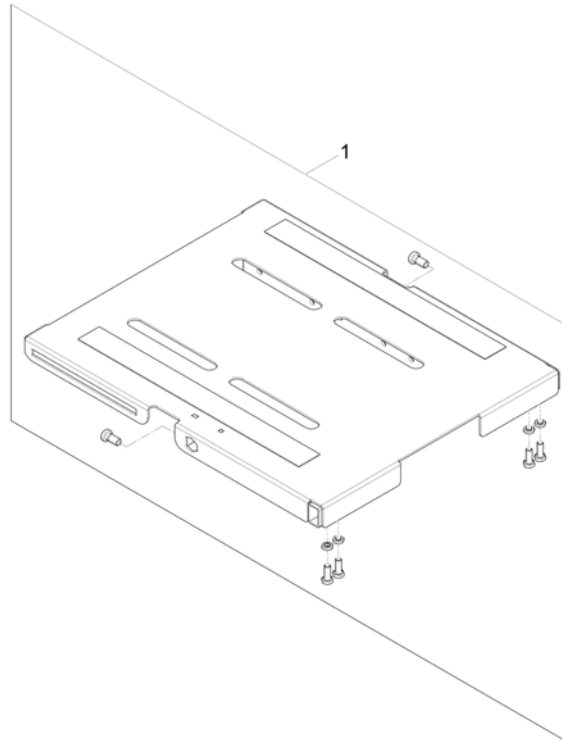

1571064.000

1 SP1571297

(One Piece Seat Plate)

1