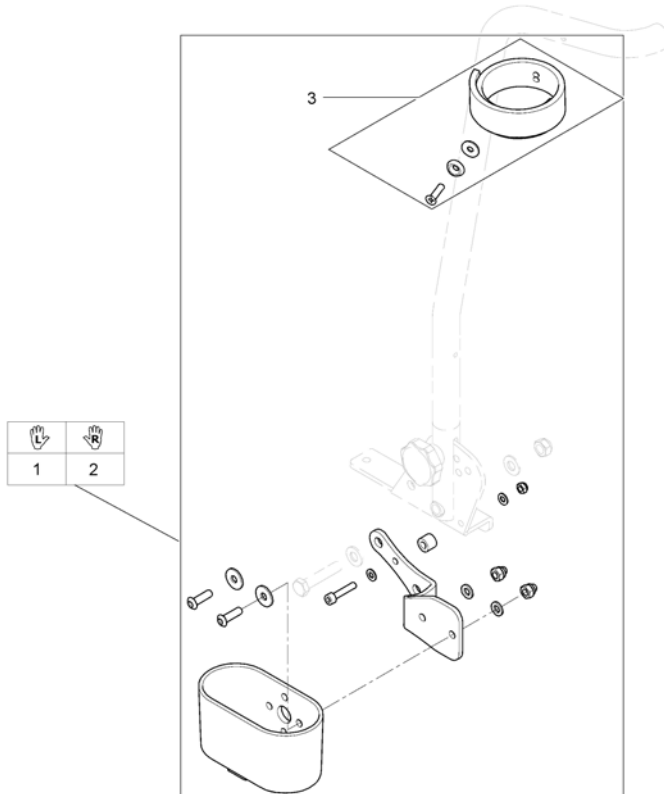

1	1442701	(CANE HOLDER FOR STANDARD-SEAT, CPL. Tornado/Typhoon)	1
2	SP1534877	KRYKKEHOLDER KPL TDX TDX	1
3	SP5009551	VELCRO KRYKKEHOLDER COMET	1