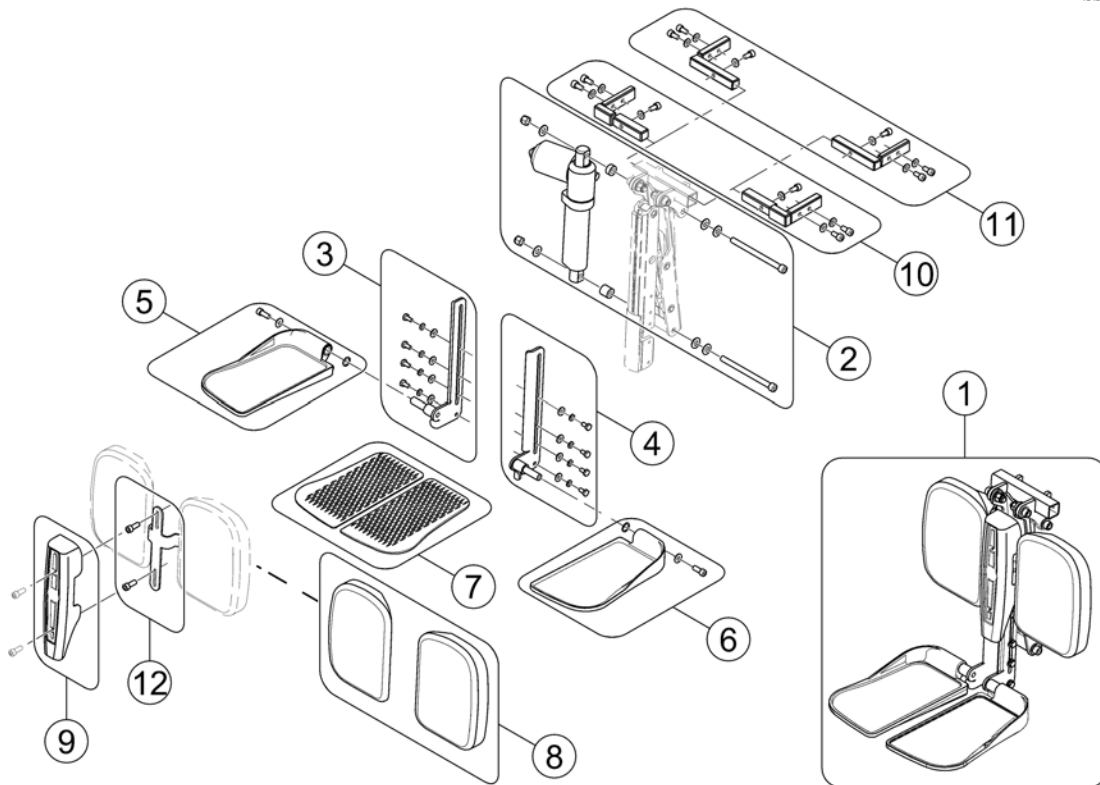

(Central Legrest LNX electr. - Standard- / Easy Adapt-Seat)

1543031X.iss

-	SP1541677	(Adaptercable 300mm) <i>For chairs with lifter</i>	1
-	SP1543012	(Adaptercable 1200mm) <i>For chairs without lifter</i>	1
1	SP1537489	(Centre Mounted Legrest LNX (Standard / Easy Adapt) complete)	1
2	SP1543031	(Actuator, complete)	1
3	SP1543035	(Footplate mount, RH)	1
4	SP1543034	(Footplate mount, LH)	1
5	SP1543037	(Footplate, RH)	1
6	SP1543036	(Footplate, LH)	1
7	SP1163375	(Footrest pad (Pair))	1
8	SP1543033	(Calfplates (Pair))	1
9	SP1543032	(Cover)	1
10	SP1541397	(Support center mounted legrest 430-530 mm)	1
11	SP1541398	(Support center mounted legrest 380-410 mm)	1
12	SP1579985	(Calf Plate Bracket)	1