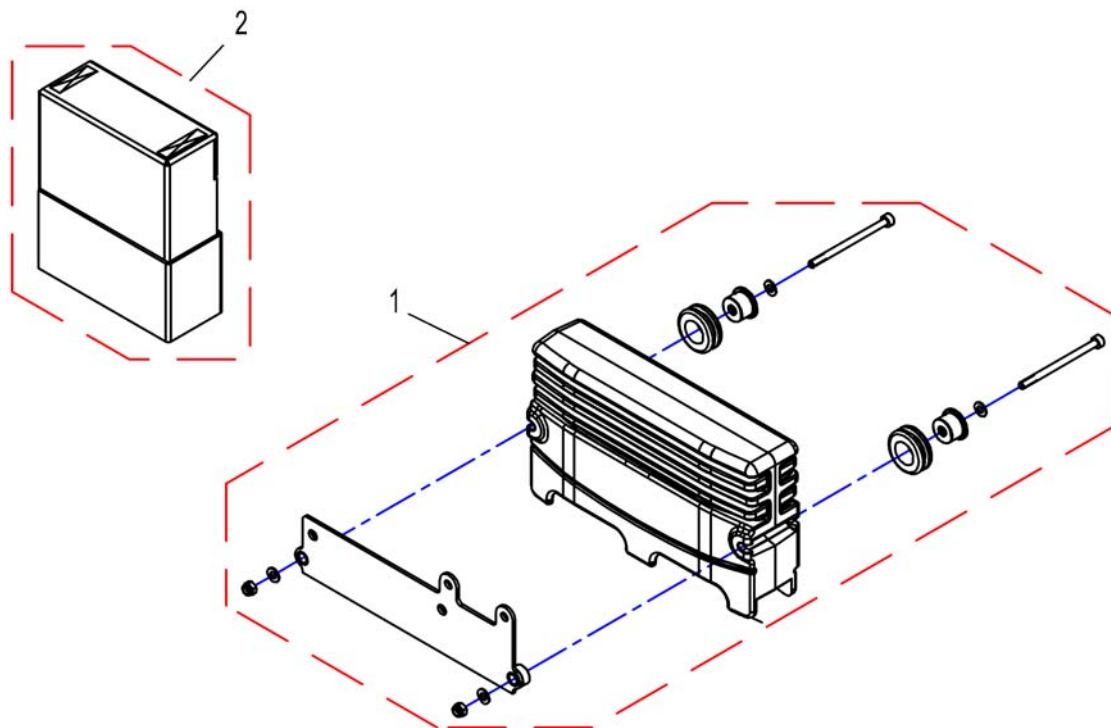

1	SP1529381	POWERMODUL TDX STORM4	1
1	SP1541534	POWERMODUL DX2 TDX M GYRO	1
2	SP1532518	HJULSKJERM TDX	1