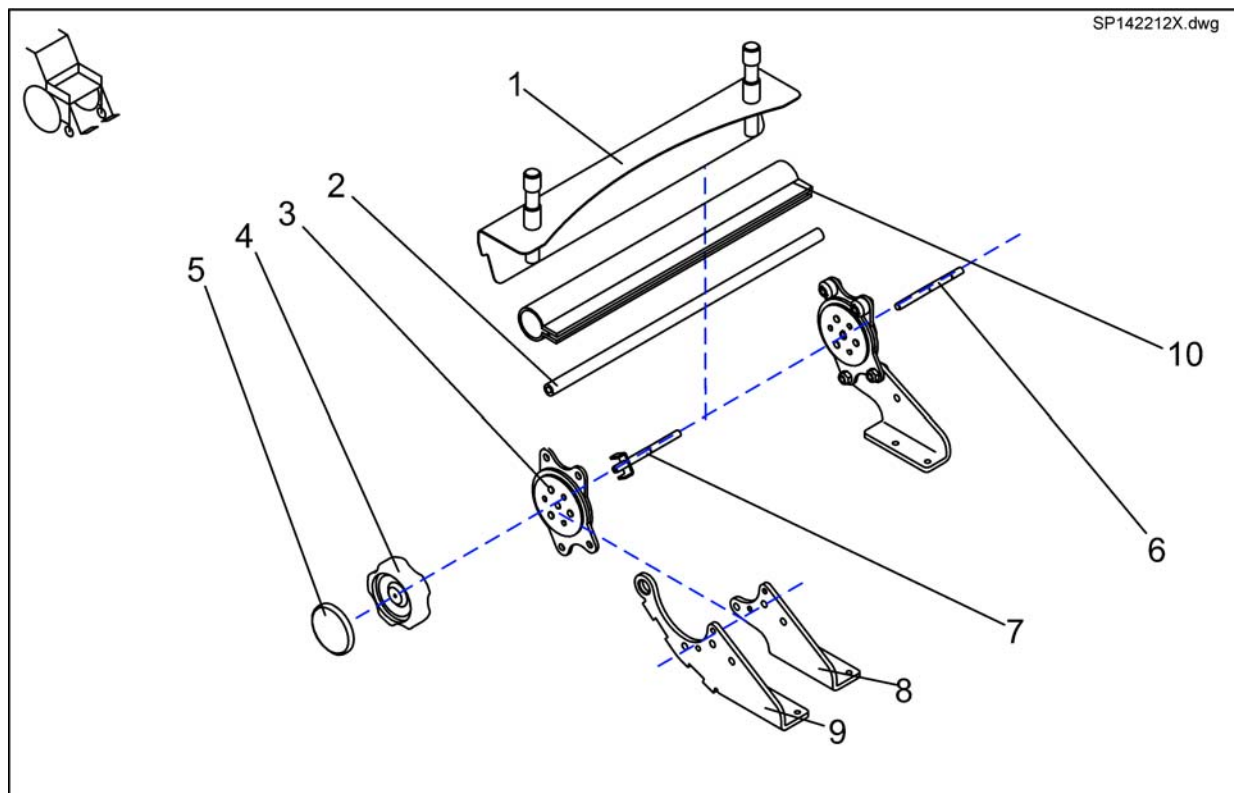

(Backrest Adjustment Flex/Contour manual)

-	1442942	(MANUAL BACK ADJUSTER, SEAT WIDTH 43CM, FOR SLIDING ARMRESTS, CPL.)	1
-	SP1422067	RYGGJUSTERING MAN SB 48 STORM3	1
-	SP1422122	RYGGJUSTERING MAN SB 39 FLEX STORM3	1
-	SP1425854	(MANUAL BACK ADJUSTER, SEAT WIDTH 48CM, FOR SLIDING ARMRESTS, CPL.)	1
-	SP1423210	MONT SETT FOR RYGGJUST STO/TYP/TO	1
-	SP1422066	RYGGJUSTERING MAN SB 43 STORM3	1
-	SP1425857	(MANUAL BACK ADJUSTER, SEAT WIDTH 39CM, FOR SLIDING ARMRESTS, CPL.)	1
1	1422112-9005	RYGGFESTE SB 48 FLEX CONTUR	1
1	1419992-9005	RYGGFESTE SB 43 FLEX CONTUR	1
1	1422119-9005	RYGGFESTE SB 39 FLEX CONTUR	1
2	1420491	FORBINDELSERØR SB 48 FLEX CONTUR	1
2	1420489	FORBINDELSERØR SB 39 FLEX CONTUR	1
2	1420490	FORBINDELSERØR SB 43 FLEX CONTUR	1
3	SP1450234	BESLAG SETE RYGG MAN PAR STORM4	1
4	1420483	(HAND WHEEL)	1
5	1421696	REFLEKS GUL	1
6	1420488-0002	BESLAG SPINDEL TIL VREG RYGG	1
7	1421713-0002	(HAND WHEEL SHAFT)	1
8	1420476-9005	(BRACE BRACKET MANUAL RH)	1
8	1420477-9005	FORSTERKING EL RYGG VE TDX	1
9	1429564-9005	HOLDER RYGGJUSTERING VE OPPFELLB ARMLEN	1
9	1429563-9005	HOLDER RYGGJUSTERING HØ OPPFELLB ARMLEN	1
10	1442579	STREKKAPSLING SB 48 FLEX CONTUR	1
10	1442578	STREKKAPSLING SB 43 FLEX CONTUR	1
10	1442577	STREKKAPSLING SB 39 FLEX CONTUR	1