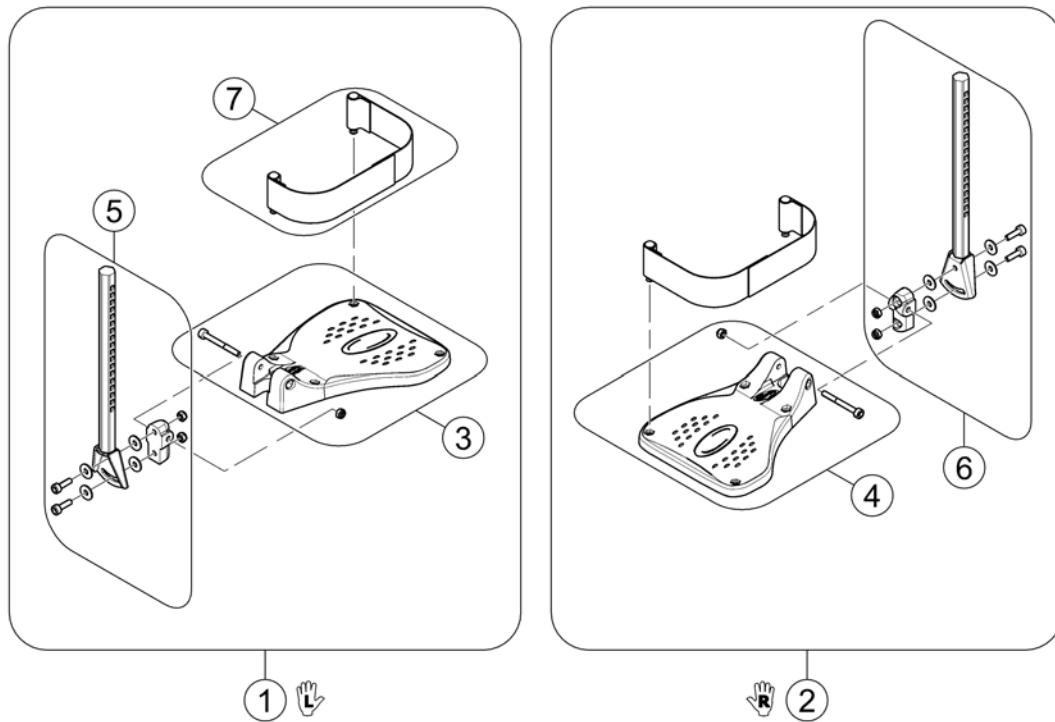

(Footrests Vari, Flip-Up & angle adjustable (01.08.10 =>))

1	SP1541580	FOTPLATE M/INNERRØR KPL VE VREG	1
2	SP1541579	FOTPLATE M/INNERRØR KPL	1
3	SP1529645	FOTPLATE KLP SB43-45 VE STORM4	1
4	SP1529644	FOTPLATE KLP SB43-45 HØ STORM4	1
5	SP1423204	(FOOT PLATE TUBE, ANGLE ADJUSTMENT LH CPL.)	1
6	SP1423203	(FOOT PLATE TUBE, ANGLE ADJUSTMENT RH CPL.)	1
7	SP1442467	LEGGBÅND HELKAPPE PAR MIRAGE, STORM4, TDX	1