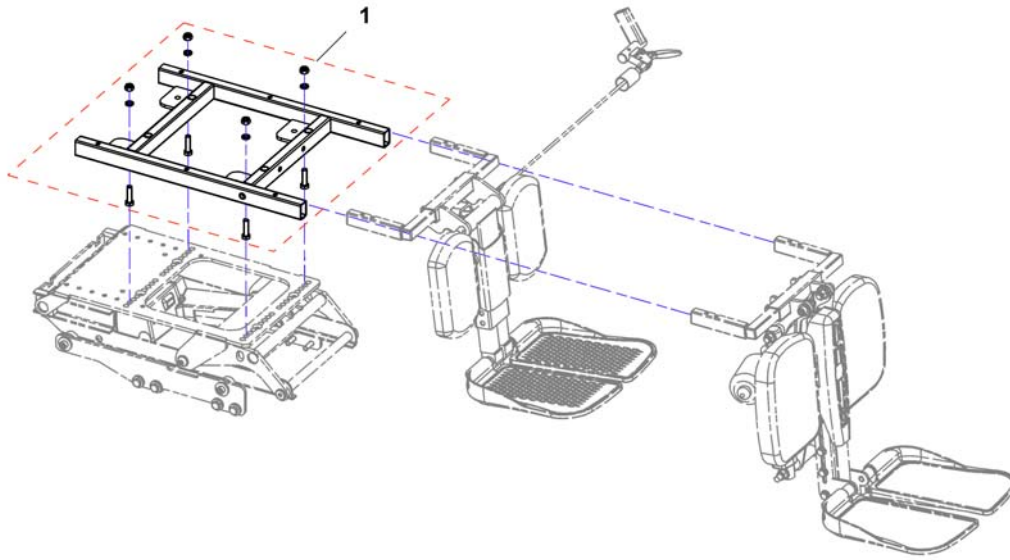

1545673X.dwg

SP1545673

BELG FOR LØFT TDX

1

(Seat frames for Balle modules)

1552400X.dwg

1 SP1552400

(Seatframes for Balle modules)