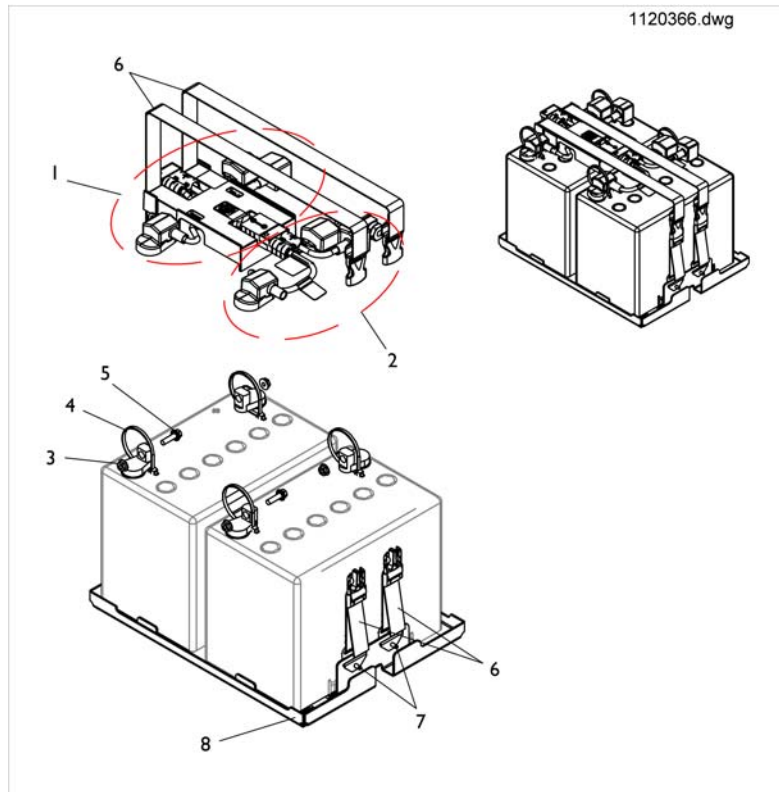

(Battery Tray Assembly and Wire Harnesses)

1	SP1523007	(Battery Wire Harness with Terminal Hardware, GP24 -Rear)	1
2	SP1523006	(Battery Wire Harness with Terminal Hardware, GP24 -Front)	1
4	SP1522970	(Package, Cable Ties (11-1/2"Long))	10
5	SP1522972	(Screw, Hex Flange Whiz Lock (1/4-20x7/8"))	1
6	SP1523191	FESTESTROPP TDX	1
7	SP1523266	(Rivet (3/16 x7/16"))	1
8	SP1523188	(Battery Tray Assembly, TDX SP GP24)	1
	SP1523150	(Strip, Self Adhesive Wear (2-1/2"Long x1/2"Wide))	1