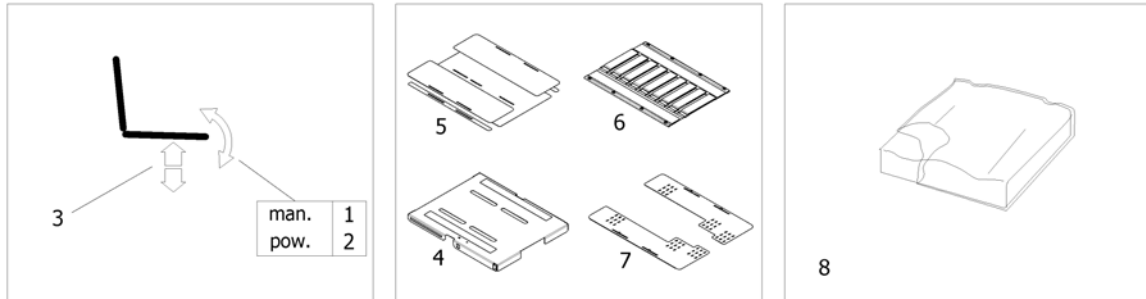

1	-	(man. settable Tilt) [1091]	1
2	-	(powered Tilt 0°-30°) [1093]	1
3	-	(Lifter) [1094]	1
4	-	(One Piece Seat Plate) [2110]	1
5	-	(Telescopic Seat Frame and Plate) [2111]	1
6	-	(Telescopic Seat Frame and Sling Seat) [2112]	1
7	-	(Telescopic Seat Frame and Universal Adapter) [2109]	1
8	-	(Seat Cushion)	1