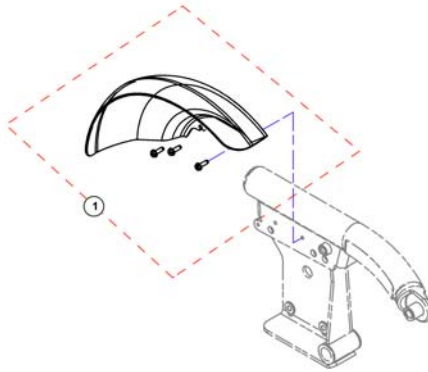

(Fender)

1	SP1523170	SKJERM KPL HØ TDX TDX	1
1	SP1523171	SKJERM KPL VE TDX TDX	1