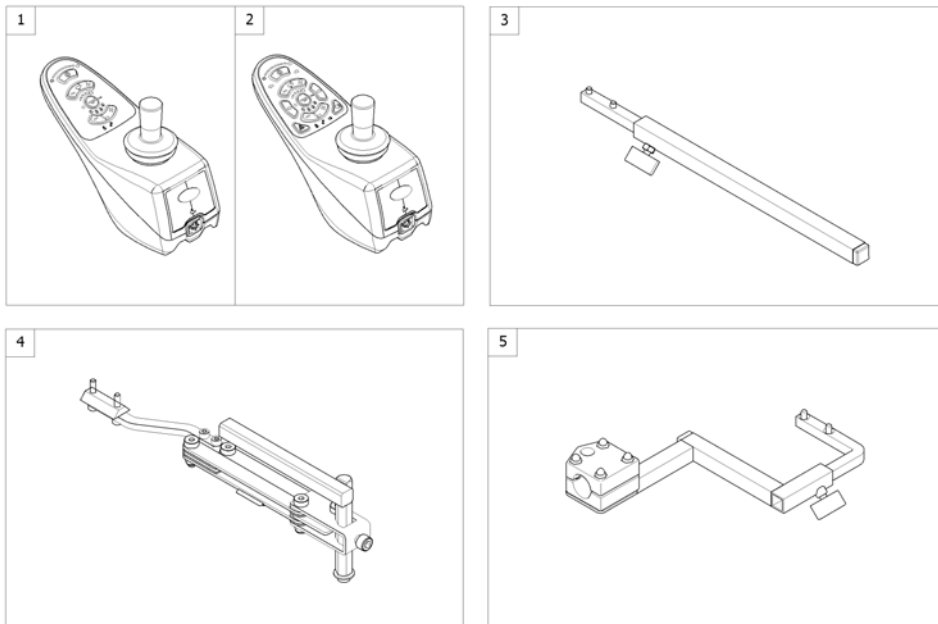

1	SP1523440	(Remote "REM A") [1638/1643]	1
2	SP1523445	(Remote "REM B") [1639/1644]	1
3	-	(Remote Bracket Standard) [1638/1639+1207/1208]	1
4	-	(Remote Bracket Swing away & height adjust.) [1638/1639+1707/1708]	1
5	-	(Remote Bracket Attendant) [1643/1644+1207/1208]	1