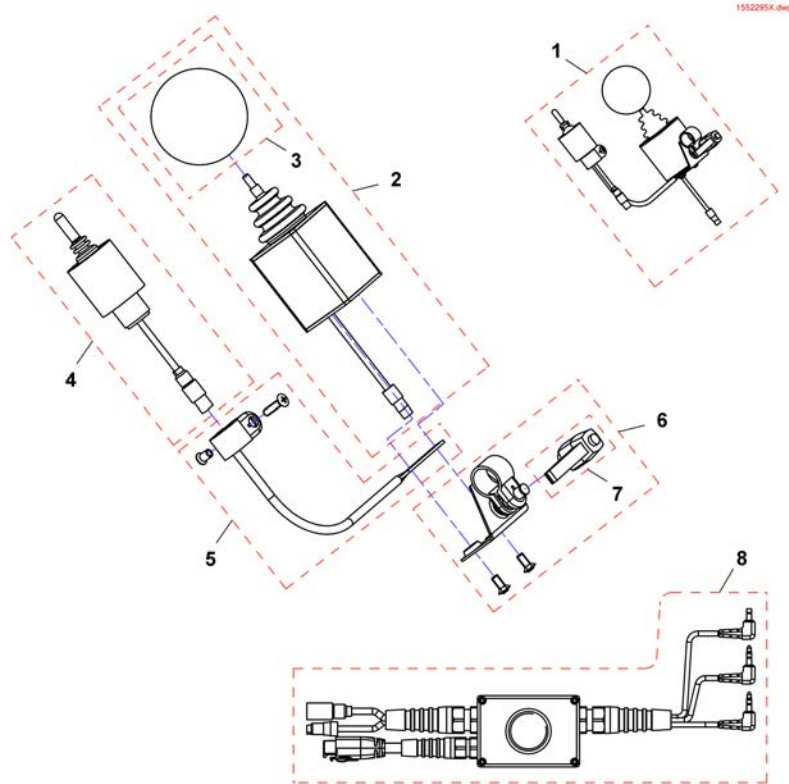

1	1448705	$HAKESTYRING KPL MONT EKSTRA JOYSTICK	1
1	1421770	(Chin control G80/G90, cpl.)	1
1	SP1544255	(Chin control G91, cpl.)	1
2	Z183282	(Joystick, kmpl.)	1
3	Z183265	BRUK GJS26826 DYNAMICS	1
4	1442943	(Switchjoystick REM24, kmpl.)	1
4	Z183283	(Switchjoystick G80/G90, cpl.)	1
4	SP1544250	(Switchjoystick G91, kmpl.)	1
5	SP1552294	(Switchjoystick bracket)	1
6	SP1552295	(Joystick clamp)	1
7	L32901	SPAK M8 STORM4	1
8	SP1442944	(Harness REM24)	1
8	Z183275	(Harness G80/G90)	1
8	SP1541715	(Harness G91)	1