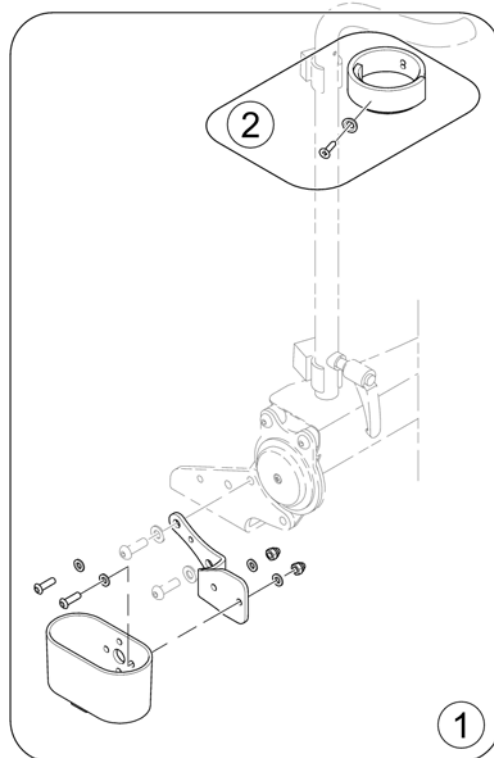

(Caneholder for Contour/Flex Seat)

1567254.iso

1	1442702	KRYKKEHOLDER KONTUR FLEX KPL TORNADO	1
2	SP5009551	VELCRO KRYKKEHOLDER COMET	1