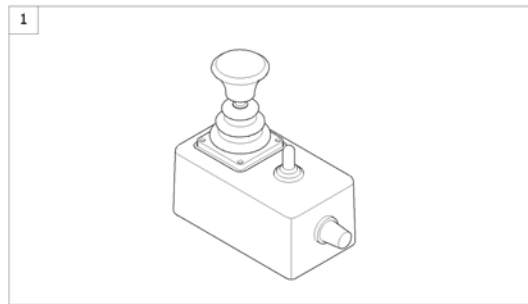

(Remote Dual Control with Brackets)

1574292 iso

1	6001425	(ACS dual control) [1291/1292]	1
2	-	(Remote Bracket Dual Control for Standard-/Contour-/Flex-/Junior-Seat)	1
3	-	(Remote Bracket Dual Control for Modulite Seat)	1