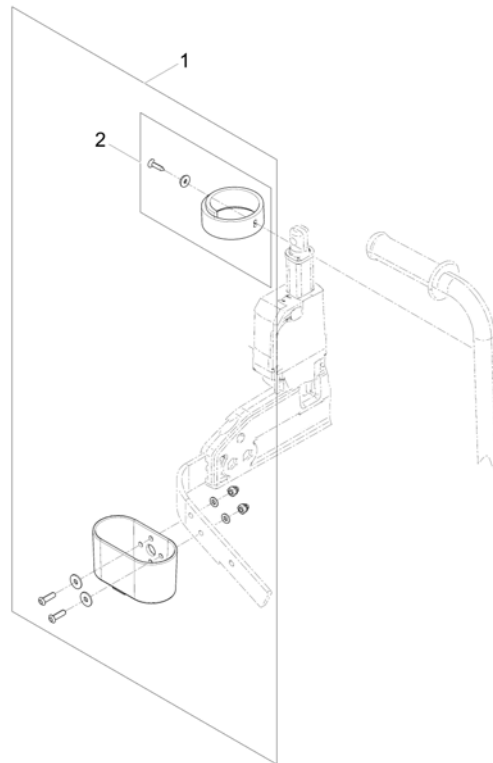

(Cane holder (Modulite: back posts pow recliner))

1571837.no

1	SP1570382	KRYKKEHOLDER STORM4 STORM4 MODULITE	1
2	SP1420493	(Belt for caneholder)	1