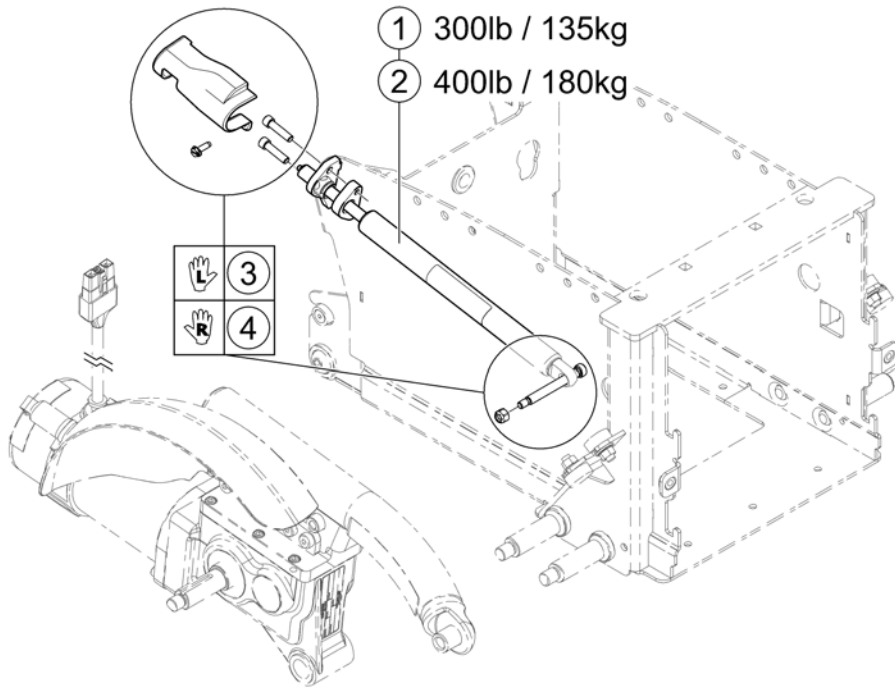

(Rear Pivot Assembly (Mounting))

1149285 Rev

1 SP1523193

FESTE HODESTØTTE BAKRE TDX

1

1	SP1523162	(Cylinder, Locking Gas (300 Lb. User Weight Limit))	1
2	SP1523158	(Cylinder, Locking Gas (400 Lb. User Weight Limit))	1
3	SP1523149	(Kit, Locking Gas Cylinder Mounting Hardware -Left)	1
4	SP1523148	(Kit, Locking Gas Cylinder Mounting Hardware -Right)	1