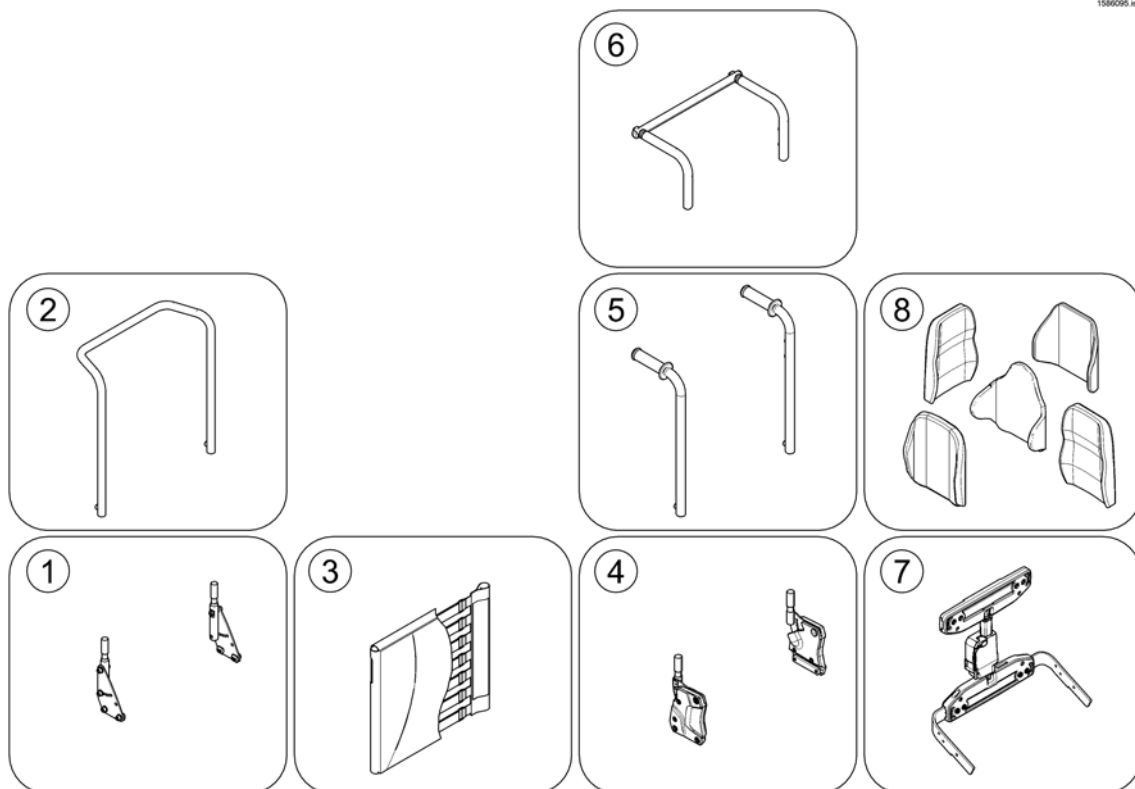

(Backrest for Modulite Seat)

1586095.000

1	-	(Support for Backrest Frame) [0975+2161]	0
2	-	(Backrest Frame) [2161]	0
3	-	(Sling Back, tension adjustable) [2171]	0
4	-	(Backrest support)	0
5	-	(Backposts) [2162/2163]	0
6	-	(Connection tube) [1307]	0
7	-	(Back Recliner / Stabilization bracket) [0977]	0
8	-	(Backrest Cushions) [2172/2173/2174/2175/2176/2177/2178]	1