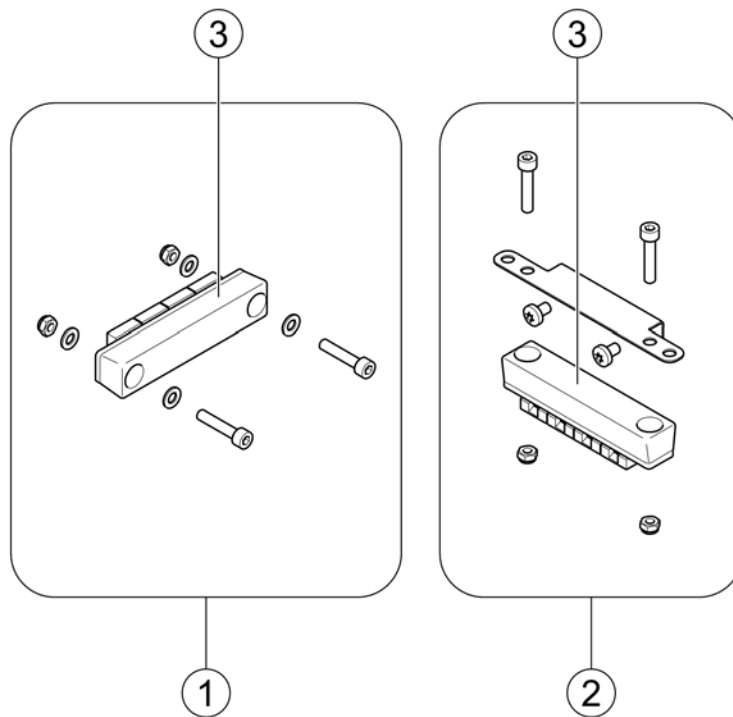

(T-Adapter - Modulite Seat)

1583360 iso

1	SP1571826	(T-Adapter - Modulite Seat)	1
2	SP1569958	(T-Adapter - Modulite Seat with MBL-Modul)	1
3	P10072	(ACS-Bus T-Adapter (Splitter))	1