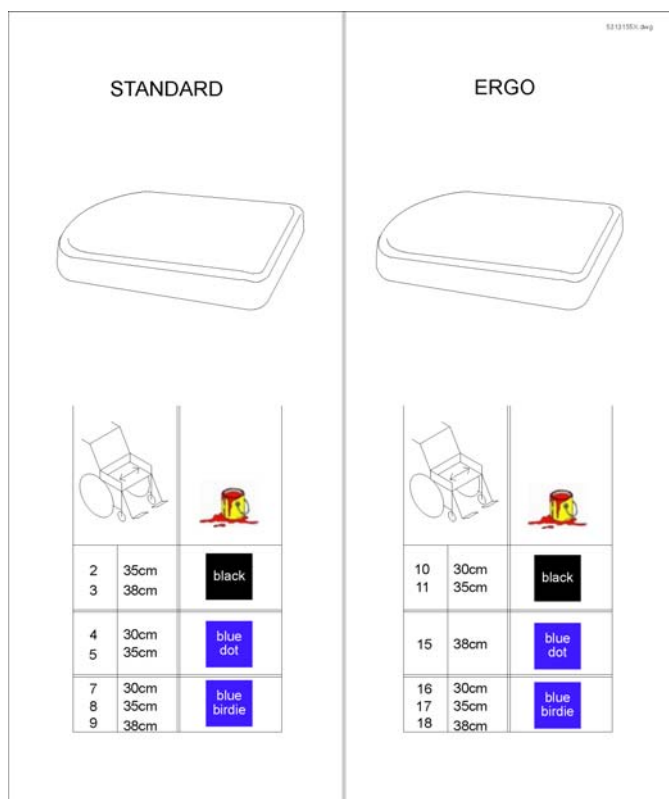

(Seat Cushion for Junior Seat)

2	5313181	SETEPUTE SB35CM TDX	1
3	5313207	SETEPUTE SB38CM TDX	1
4	5313152	SETEPUTE 30 MOO85 KID BLUE BIRDIE	1
5	5313178	SETEPUTE 35 STD MOO85 KID BLUE BIRDIE	1
7	5313154	SETEPUTE 30 MOO85 KID BLÅ	1
8	5313180	SETEPUTE 35 STD MOO85 KID BLÅ	1
9	5313206	SETEPUTE 38 MOO85 KID BLÅ	1
10	5313159	(Seat Cushion Ergo SW30cm, Vinyl Black)	1
11	5313185	(Seat Cushion Ergo SW35cm, Vinyl Black)	1
15	5313208	SETEPUTE 38 ERGONOMISK MOO85 KID BLUE BIRDIE	1
16	5313158	SETEPUTE 30 ERGONOMISK MOO85 KID BLÅ	1
17	5313184	SETEPUTE 35 ERGONOMISK MOO85 KID BLÅ	1
18	5313210	SETEPUTE 38 ERGONOMISK MOO85 KID BLÅ	1