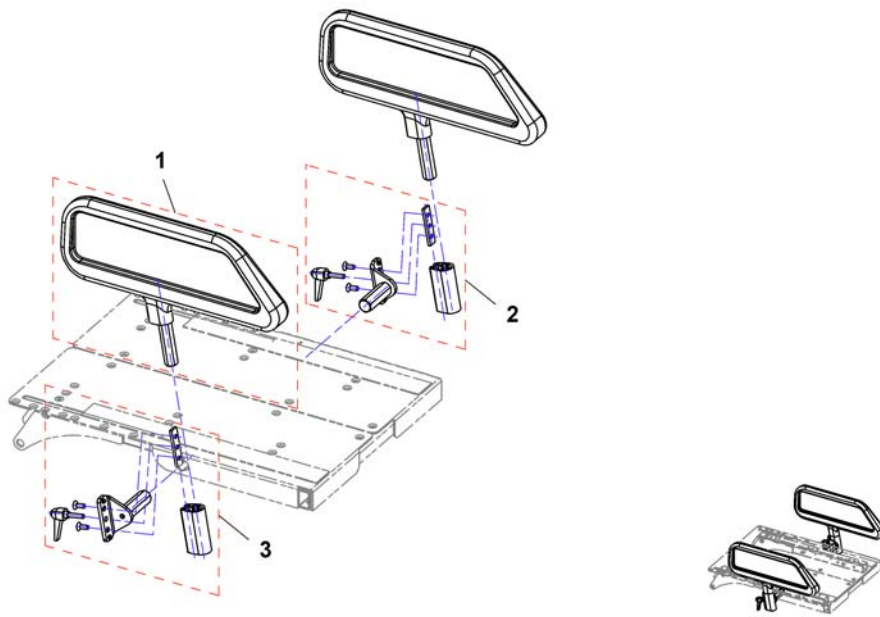

(Skirtguard for following armrest)

1425860X.dwg

1	SP1426303	KLESBESKYTTER OPPF ARML STORM4	1
2	SP1442549	FESTE ARMLEN VE TDX	1
3	SP1442550	FESTE ARMLEN HØ TDX	1