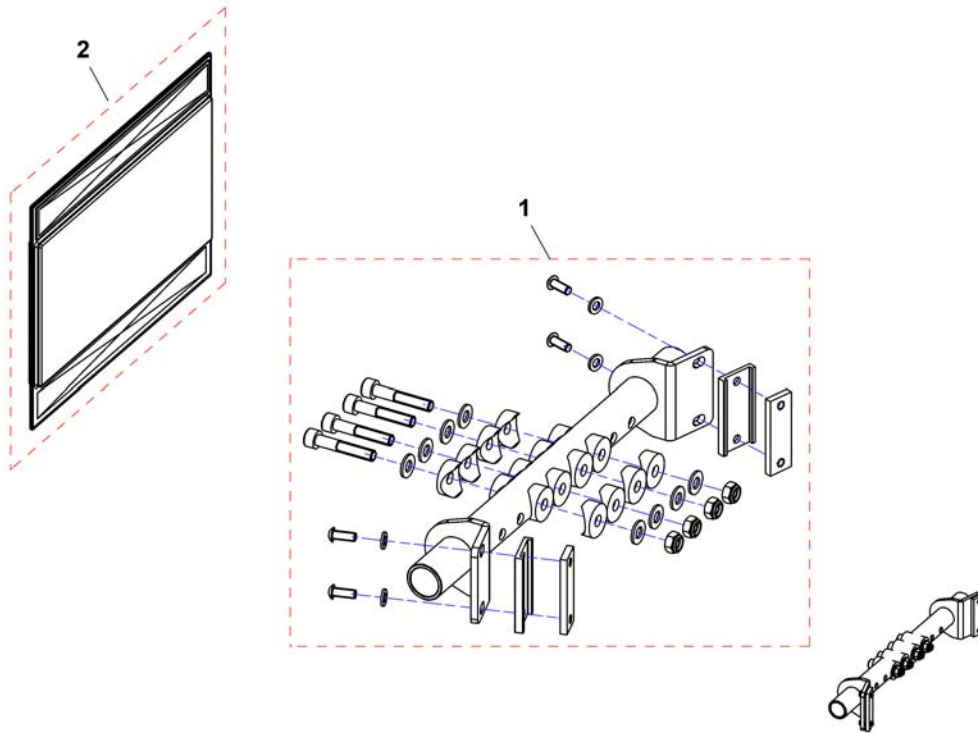

(Mounting bracket Flip-up armrests)

1548568.dwg

1	SP1548568	FESTER OPPFEL ARML SB39 BORA	1
1	SP1548569	FESTER OPPFEL ARML SB44 BORA	1
1	SP1548631	FESTER OPPFEL ARML SB49 BORA	1
2	SP1550410	(Protection cover)	1