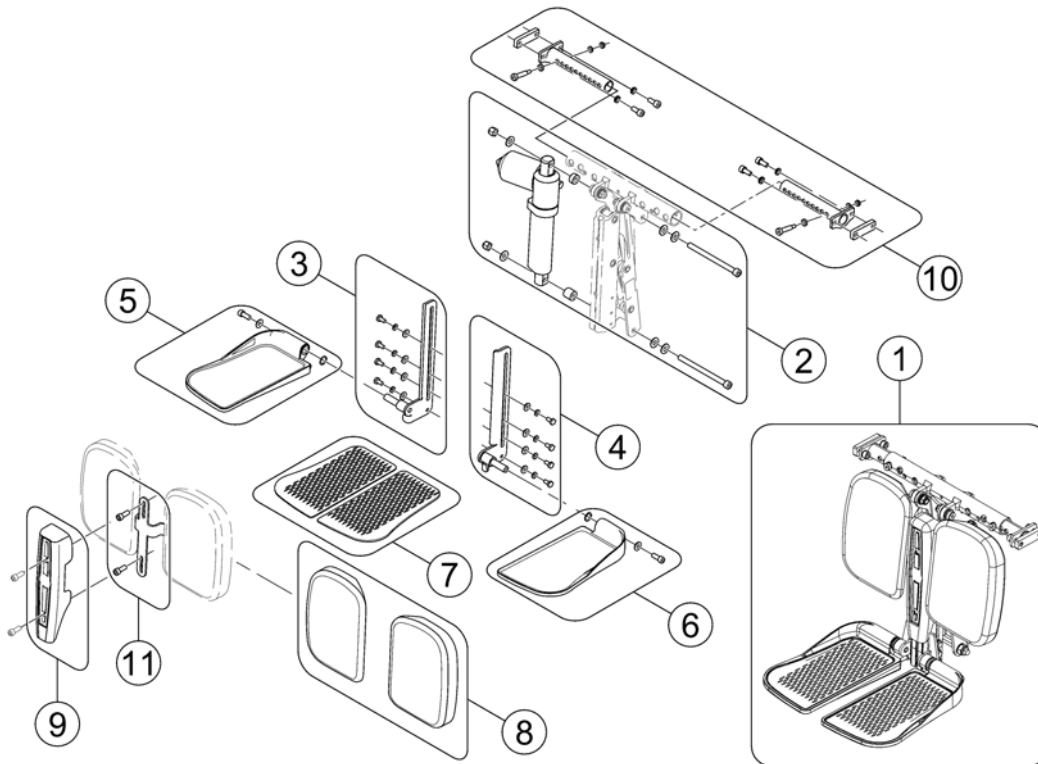

(Central Legrest LNX electr. - Modulite Seat)

1575133 iso

-	SP1541677	(Adaptercable 300mm) <i>For chairs with lifter</i>	1
-	SP1543012	(Adaptercable 1200mm) <i>For chairs without lifter</i>	1
1	SP1571959	BENSTØTTE SENTER LNX EL TDX SP2	1
2	SP1543031	(Actuator, complete)	1
3	SP1543035	(Footplate mount, RH)	1
4	SP1543034	(Footplate mount, LH)	1
5	SP1543037	(Footplate, RH)	1
6	SP1543036	(Footplate, LH)	1
7	SP1163375	(Footrest pad (Pair))	1
8	SP1543033	(Calfplates (Pair))	1
9	SP1543032	(Cover)	1
10	SP1575144	(Support, Centr. Legrest el. LNX - Modulite)	1
11	SP1579985	(Calf Plate Bracket)	1