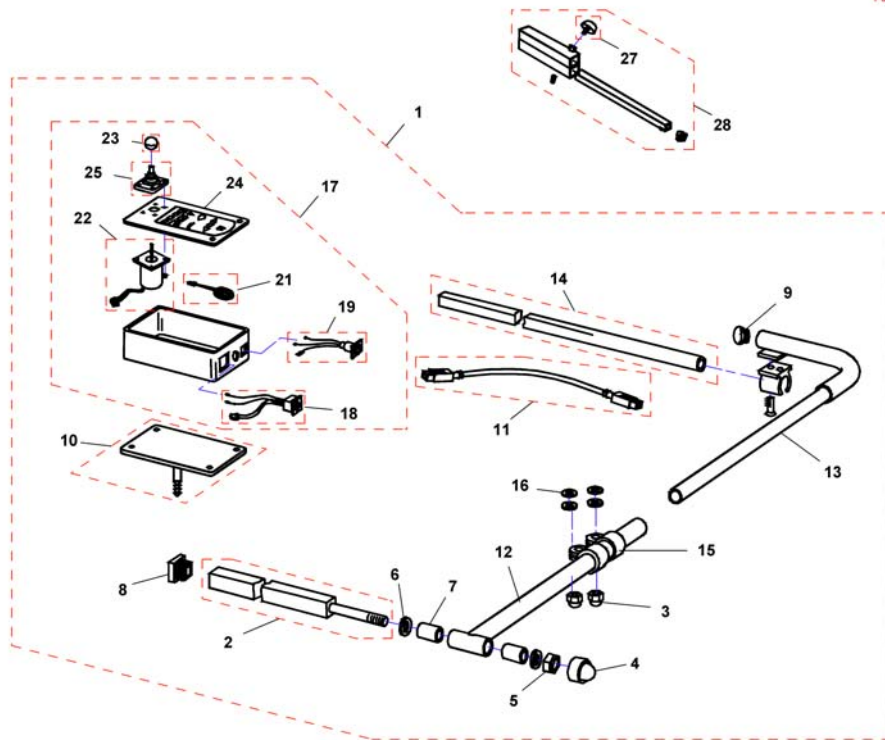

F383057.dwg

-	Q99081	(User Manual Table- & Middle Control REM41-S German)	1
1	SP1530588	DX-REM41 MED SENTERFESTE TDX	1
1	SP1530589	(CENTRAL STEERING CPL.; SWING-AWAY LH, REM41-D)	1
2	Z177024.00	FESTE F MITTSTYRNING,	1
3	F60208	(Cap nut DIN1587-M08 zc)	1
4	L01037	(Sks Nut Cap M12)	1
5	F20106	MUTTER SEKSKANT SELVLÅSENDE G40	1
6	G00104	SKIVE 13X24X2,5 G40	1
7	Z17032A	(Bush Rd. 19 X 3.5 X 25)	1
8	L01055	ENDESTYKKE FESTEBR.	1
9	L01008	(Tube End Plug SI 22)	1
10	Z183216.P40	FESTE F MANBOX MITTST,	1
11	1559862	KABEL BUS 1,7 M	1
12	Z183089.00	BREDD JUST ARM MITTST,	1
13	Z183086.00	ÄNDRÖR HÖ, STORM	1
13	Z183092.00	ÄNDRÖR VÄ, STORM	1
14	H281005A.00	(MIRROR SUPPORT RAIL; CHROME PLATED)	1
15	5006720	KLEMME 22MM TDX	1
16	G00106	SKIVE M8 DRIVHJUL MIRAGE	1
17	SP1527930	BORDSTYRING DX-REM41-D DOLPHIN MASTER	1
18	P41108	KONTAKT BUS KABEL DX-REM41	1
19	P41106	(CHARGER SOCKET)	1
21	P30493	(HORN)	1
22	GSM55120	(ACS-remote WITH 180MM CABLE)	1
23	L36999	(KNOB FOR remote 32 MM, HOLE 5.8 MM)	1
24	-	(No longer available.)	0
25	Z183001A	JOYSTICK GUMMI ACS	1
26	Z183289	SENTERSTYRT STØTTE RØR KPL	1
27	L31001	VINGSKRUV M 6X10 GARANT G24 S	1
28	Z183289	SENTERSTYRT STØTTE RØR KPL	1