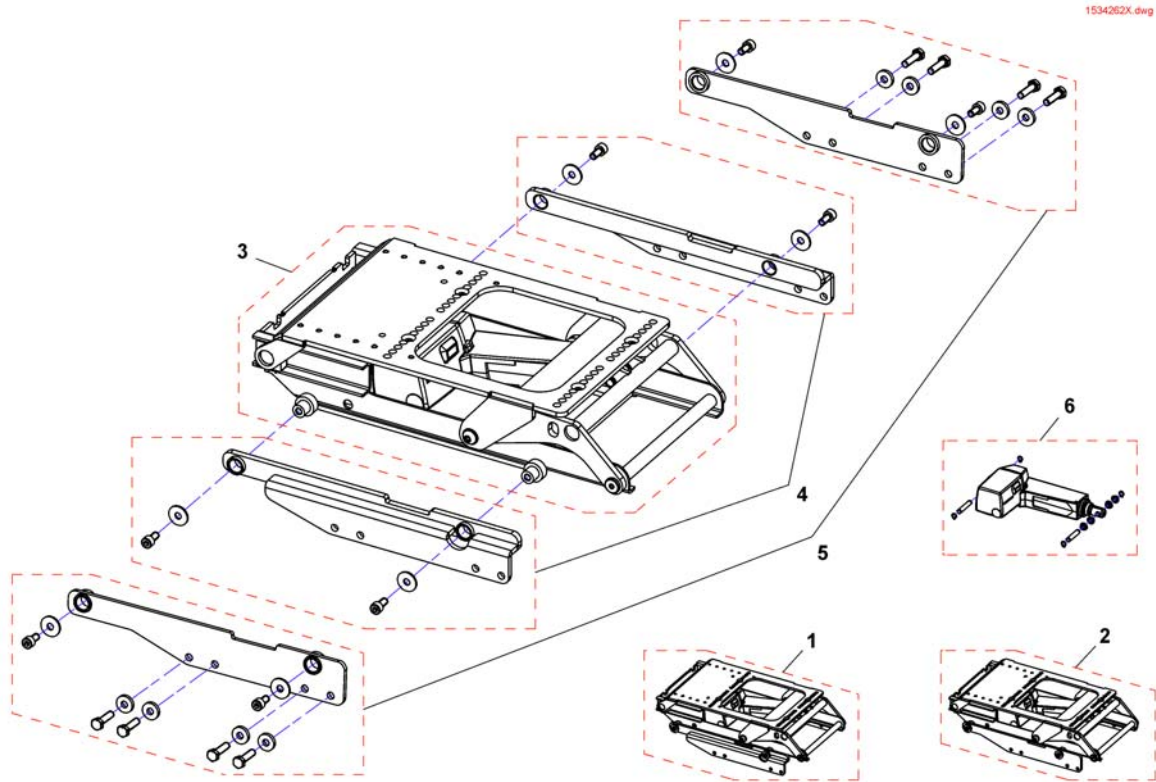

Invacare® TDX-SP | Sete
(Tiltmodule 28°)

1	SP1534262	SETETILT 0-30° KPL TDX	1
2	SP1548546	(Seattilt 0-28°, cpl., Narrowbase)	1
3	SP1533063	TILTENHET 0-30° TDX	1
4	SP1536176	STYRESKINNER TILTMOTOR TDX	1
5	SP1551035	(Guiding rails, cpl., Narrowbase)	1
6	SP1544888	(Actuator)	1