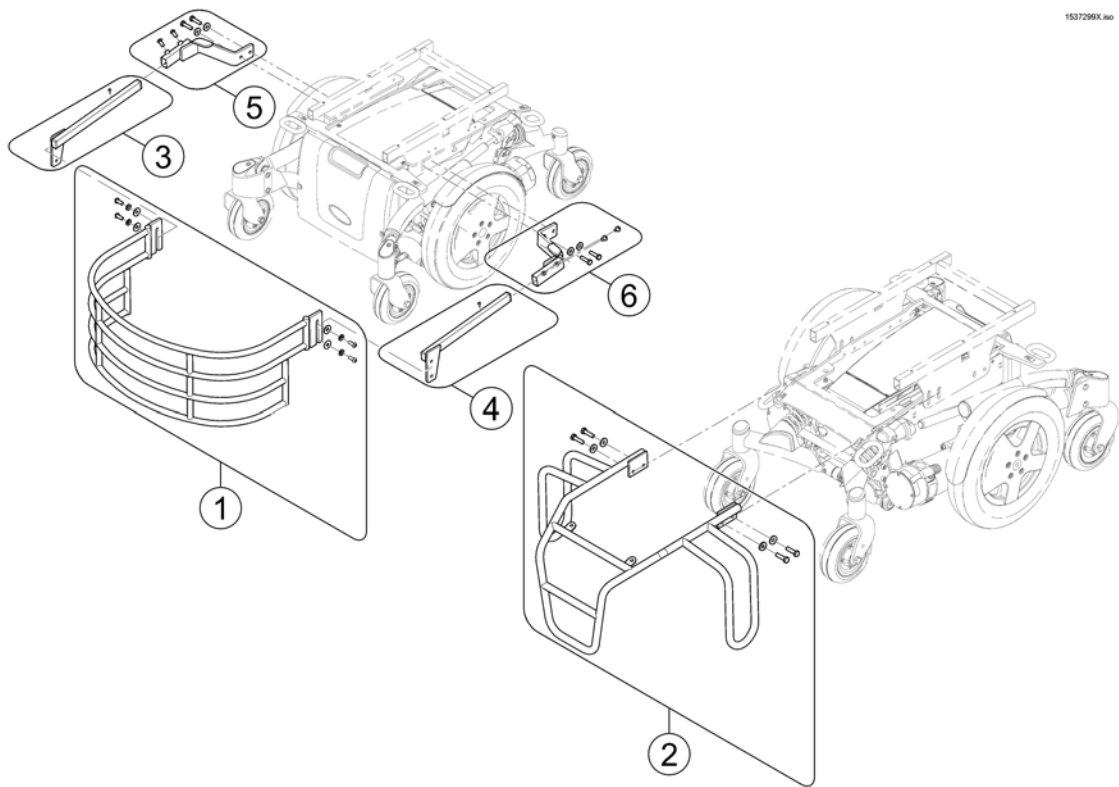

1	SP1504203	STØTFANGER KPL GUMMIERT TDX	1
2	SP1537300	FANGER BAK TDX	1
3	SP1537894	HOLDER STØTFANGER HØ TDX	1
4	SP1537895	HOLDER STØTFANGER VE TDX	1
5	SP1537896	(Frameholder, RH)	1
6	SP1537897	(Frameholder, LH)	1