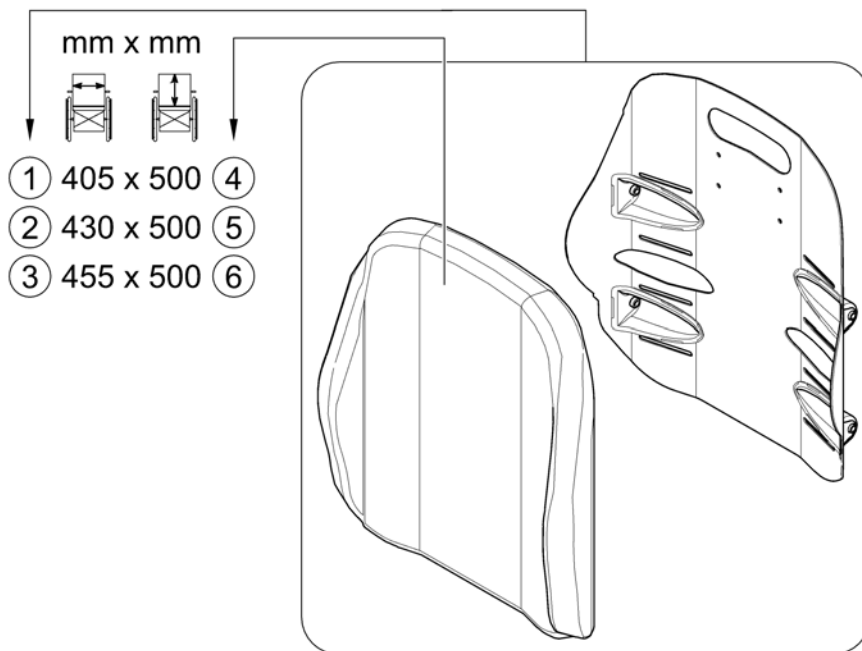

(Matrx Elite T/R Back)

1588886 No

Elite T/R Back

1	SP1588270	(Backrest, Matrx Elite T/R Back 16x20", cpl.) <i>[2177+2121]</i>	1
2	SP1588271	(Backrest, Matrx Elite T/R Back 17x20", cpl.) <i>[2177+2122]</i>	1
3	SP1588272	(Backrest, Matrx Elite T/R Back 18x20", cpl.) <i>[2177+2123]</i>	1
4	SPTRS0375-1620	(Backrest Cushion - Elite T/R Back 405x500mm (16x20"))	1
5	SPTRS0375-1720	(Backrest Cushion - Elite T/R Back 430x500mm (17x20"))	1
6	SPTRS0375-1820	(Backrest Cushion - Elite T/R Back 455x500mm (18x20"))	1