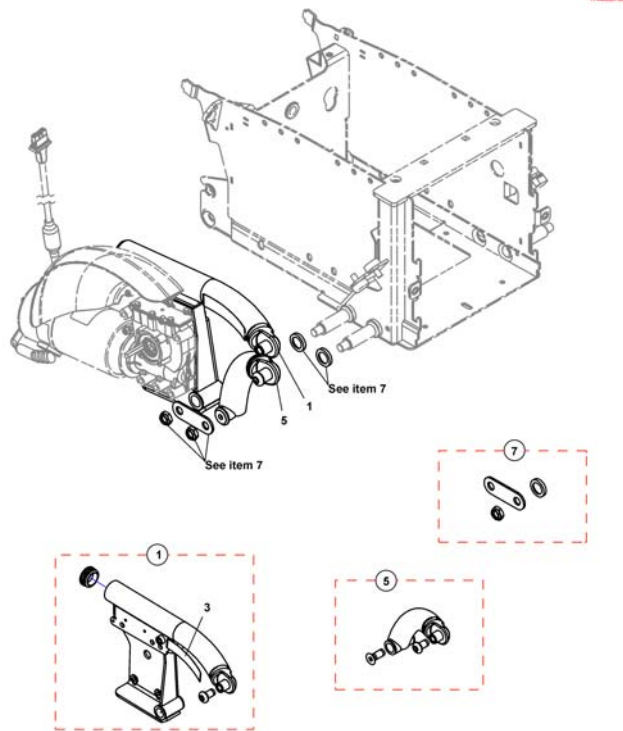

(Walking Beam SSD-Motors)

1	SP1551713	(Walking Beam Assembly (wet black) with TDX-SP Decal-Right)	1
1	SP1557069	(Walking Beam Assembly (electric red) with TDX-SP Decal-Right)	1
1	SP1551714	(Walking Beam Assembly (wet black) with TDX-SP Decal-Left)	1
1	SP1557070	(Walking Beam Assembly (electric red) with TDX-SP Decal-Left)	1
3	SP1523167	(Decal, TDX SP (Yellow))	1
5	SP1523198	(Link, Lower Pivot (wet black)-Right)	1
5	SP1563169	(Link, Lower Pivot (electric red)-Right)	1
5	SP1523199	(Link, Lower Pivot (wet black)-Left)	1
5	SP1563163	(Link, Lower Pivot (electric red)-Left)	1
7	SP1551715	(Kit, Lower Pivot Link/4-Pole Motor Mounting Hardware)	1