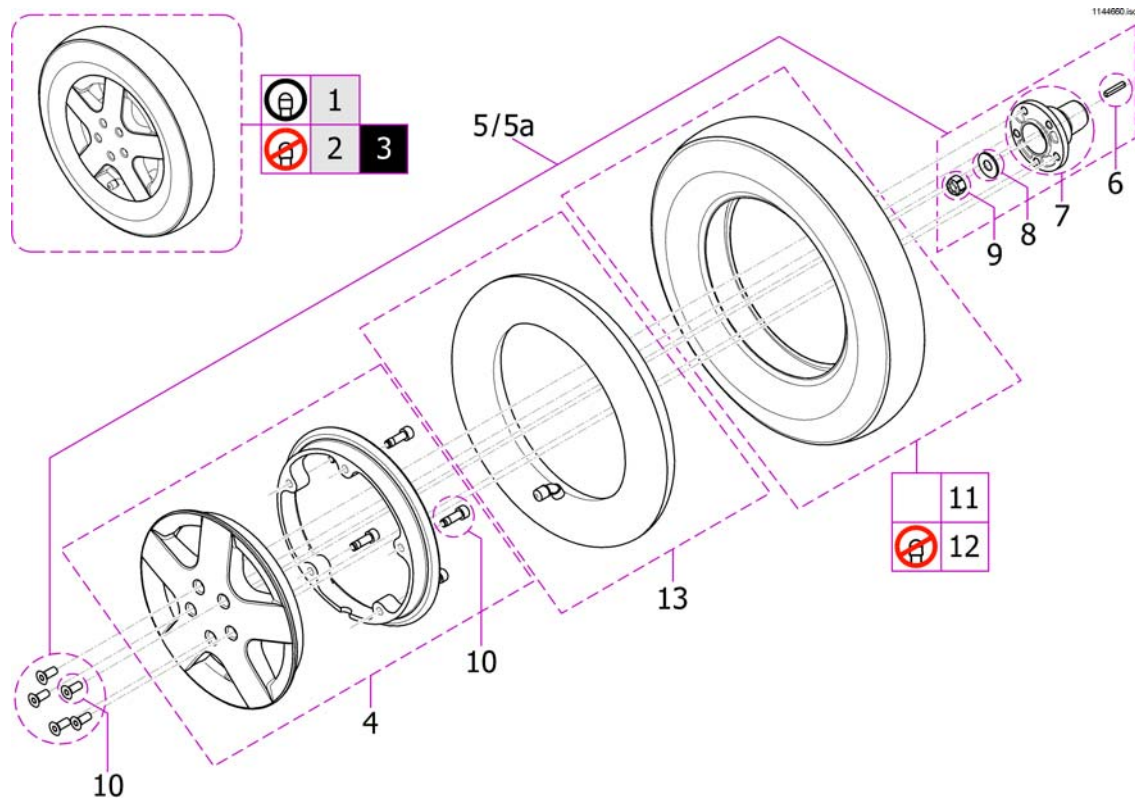

(Drive Wheels)

1	SP1532414	DRIVHJUL KPL M LUFT STORM4	1
2	SP1532416	HJUL PUNKTERINGSFRI STORM4	1
3	SP1523161	DRIVHJUL KOMPAKT KPL STORM4 TDX	1
4	SP1523013	HJUL MED FESTE TDX	1
5	SP1523157	MONTERINGSETT DRIVHJUL TDX	1
5a	SP1168890	(Drive Wheel 14 x 3" Mounting Kit (2-Pole Motor!))	1
6	SP1522934	(Key (3/16 x 1-1/4"))	1
7	SP1523092	HJULNAV TDX	1
8	SP1522939	(Washer (1/2 x 1-9/32 x 1/8"))	1
9	1025737	(Axle Locknut 1/2"-20)	1
10	SP1522975	Bolt 5/16-18 x 7/8" TDX	1
11	SP1522940	DEKK LUFT 14X 3 (3,00-8) STORM4	1
12	SP1141342	DEKK KOMPACT GB2 14X3 STORM4	1
13	SP1039651	(Tube 14")	1