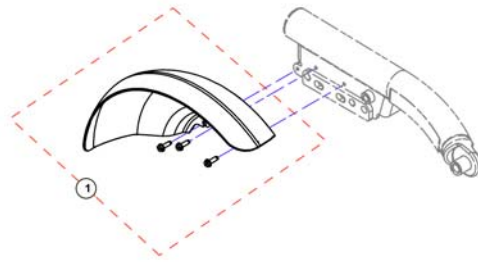

(Fender)

1	SP1523170	SKJERM KPL HØ TDX TDX	1
1	SP1523171	SKJERM KPL VE TDX TDX	1