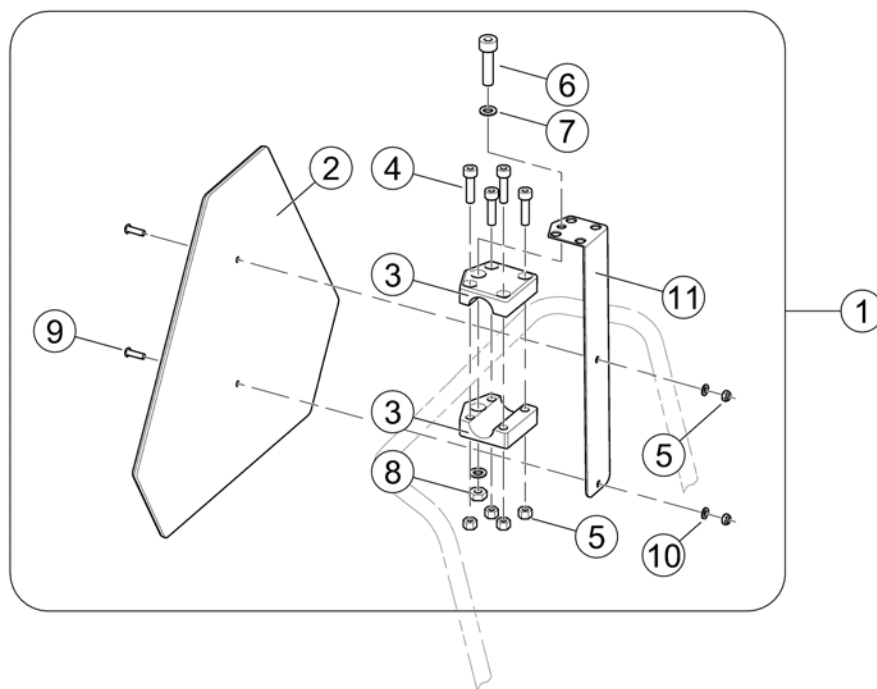

(Reflective Sign)

SP1430410.no

1	SP1430410	(Reflective Sign ECE-R 69, complete)	1
2	1430834	(Rear Marking Sign ECE-R 69)	1
3	Z12008A.P40	(Gripping clip with hexagon hole, RAL 9005 black)	2
4	D50004	(Cylinder Bolt M6x30-8.8 bk - DIN 912)	4
5	F20109	MUTTER 6 KT M6	6
6	D00102	SEKSKANT SKRUE M8X45	1
7	G00107	STOPPSKIVE 8,4X17X1,6	2
8	F00002	SEKSKANTMUTTER M8	1
9	D90187	(Fillister Head Screw M6x20-10.9 bk - DIN 7380)	2
10	G00115	SKIVE 6,4X12,5X1,6 MISTRAL	2
11	1430418-9005	(Mounting Bracket for Reflective Sign - RAL 9005 black)	1
12	SP1580671	(Bracket, Reflective Sign, cpl.)	1