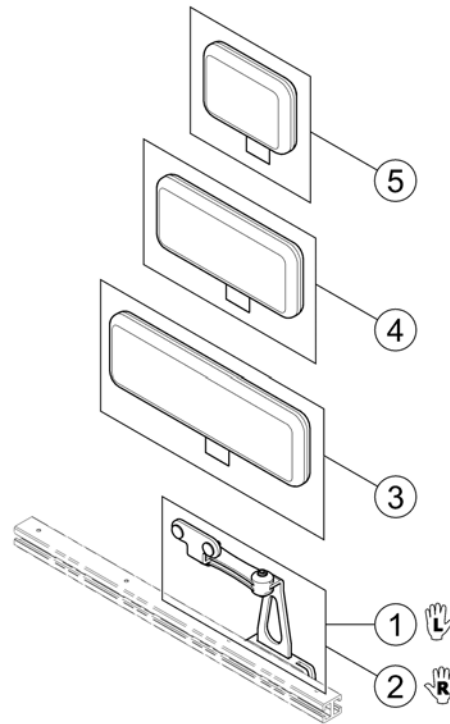

1	SP1584411	(Hip Support, Quick Release bracket, LH)	1
2	SP1584410	FESTE SIDESTØTTE MODULIT STORM4 TDX LOW-RIDER	1
3	SP1584414	(Hip Support Pad, large (330x100 mm))	1
4	SP1584413	PUTE SIDESTØTTE MEDIUM STORM4	1
5	SP1584412	(Hip Support Pad, small (140x100 mm))	1