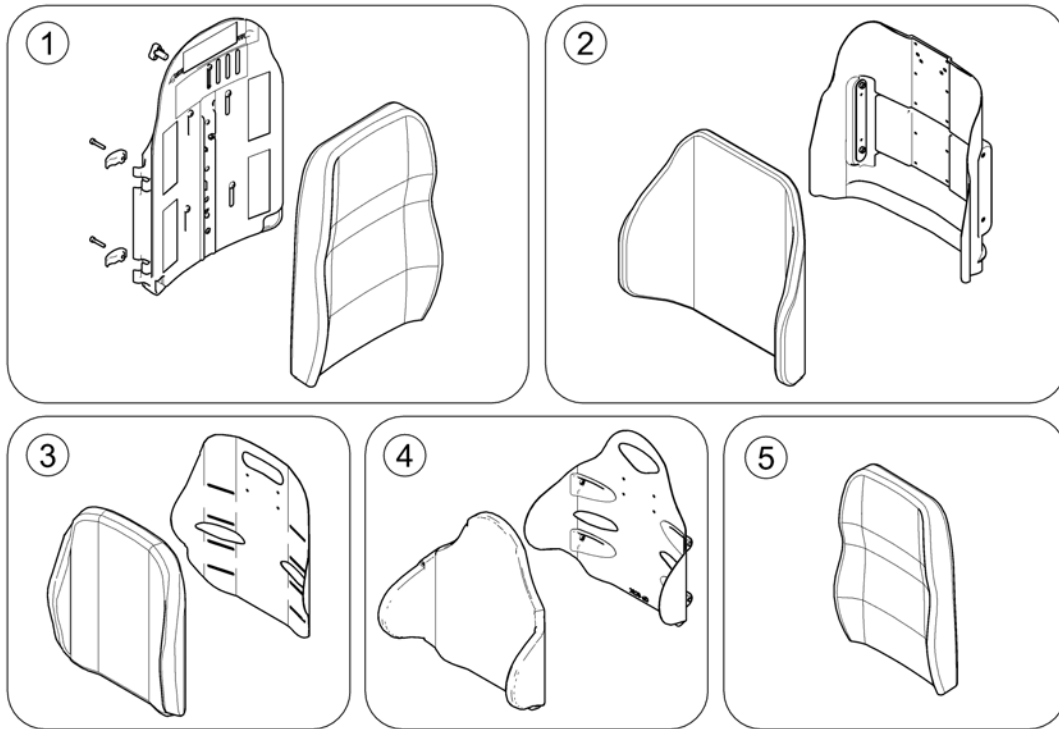

1	-	(Flex 3 / Laguna)		1
2	-	(Matrx Posture Back)	01.07.2015 →	1
3	-	(Matrx Elite T/R Back)	01.07.2015 →	1
4	-	(Matrx Elite Deep Back)	01.07.2015 →	1
5	-	(Matrx Elite Full Back)	01.07.2015 →	1