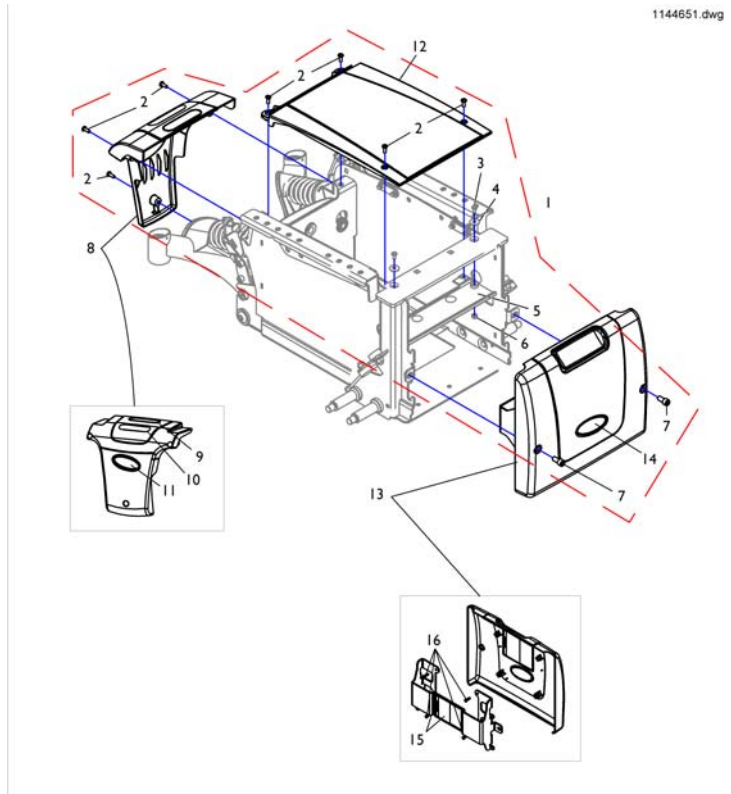

1	SP1523187	DEKSEL BATTERIER TDX	1
1	SP1144651	(Kit, Shroud Hardware for 22NF Batteries (narrow base))	1
6	SP1522936	(Locknut (10-32))	1
7	SP1536212	(knurled screw 5/16")	1
8	SP1523183	DEKSEL BAK KPL TDX TDX	1
8	SP1523155	DEKSEL BRUK SP1523183 TDX	1
12	SP1523182	DEKSEL SENTER BATTERI TDX	1
12	SP1523153	(Shroud, Center (TRRO/TRBKTS) (narrow base))	1
13	SP1523189	FRONTDEKSEL TDX TDX	1
13	SP1144642	(Front Shroud and Bracket Assembly, for 2-22NF Batteries (narrow base))	1
15	SP1523190	(Bracket w/Decal, Front Shroud (ForGP24 Batteries))	1
16	SP1523003	(Screw, Phillips Head (8-16 x5/8"))	1