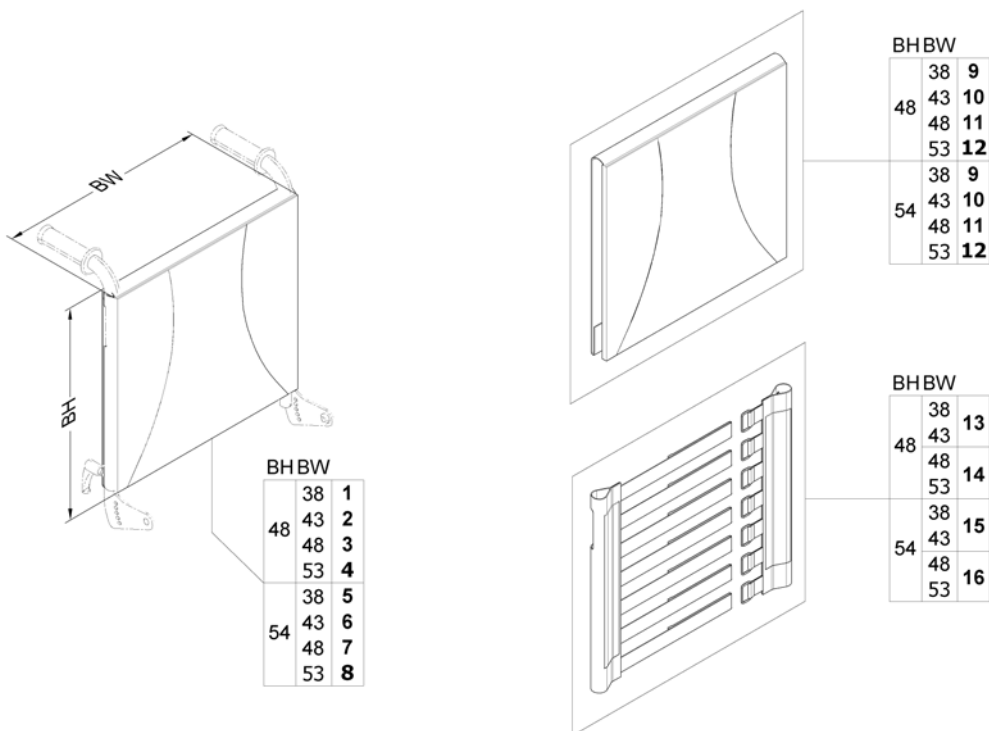

1	SP1567810	(Backrest Frame)	1
2	0021-70002	(Indexable lever 63mm M8x16)	1

(Sling Back, tension adjustable)

1571829.no

1	SP1567529	(Sling Back, tension adjustable & Upholstery, BW 380mm / BH 480mm, cpl.)	1
2	SP1567465	(Sling Back, tension adjustable & upholstery, BW 430mm / BH 480mm, cpl.)	1
3	SP1567530	RYGG VELCRO SB48 RH48 MODULITE	1
4	SP1567531	(Sling Back, tension adjustable & upholstery, BW 530mm / BH 480mm, cpl.)	1
5	SP1567627	(Sling Back, tension adjustable & upholstery, BW 380mm / BH 540mm, cpl.)	1
6	SP1567746	RYGG VELCRO SB43 RH43 MODULITE	1
7	SP1567747	RYGG VELCRO SB48 RH54 MODULITE	1
8	SP1567748	(Sling Back, tension adjustable & upholstery, BW 530mm / BH 540mm, cpl.)	1
9	SP1563563	(Backrest upholstery)	1
10	SP1563653	(Backrest upholstery)	1
11	SP1563654	(Backrest upholstery)	1
12	SP1563655	(Backrest upholstery)	1
13	SP1571492	(Sling back)	1
14	SP1571493	(Sling back)	1
15	SP1571494	(Sling back)	1
16	SP1571510	(Sling back)	1