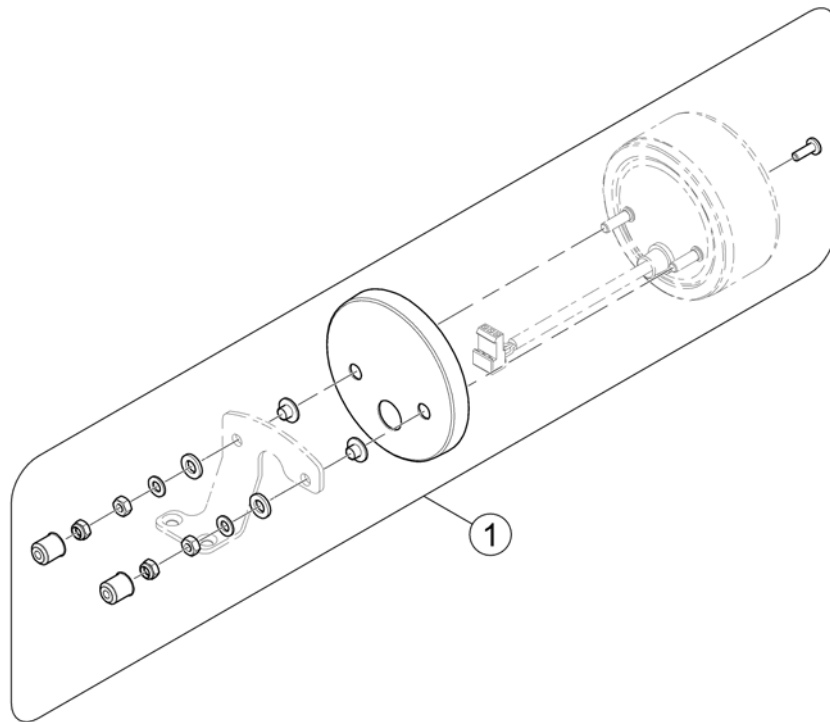

Invacare® TDX-SP | Sikkerhetsutstyr
(Rear Light Protector Kit)

1585420.000

1 SP1581827

(Rear Light Protector Exchange Kit)

1