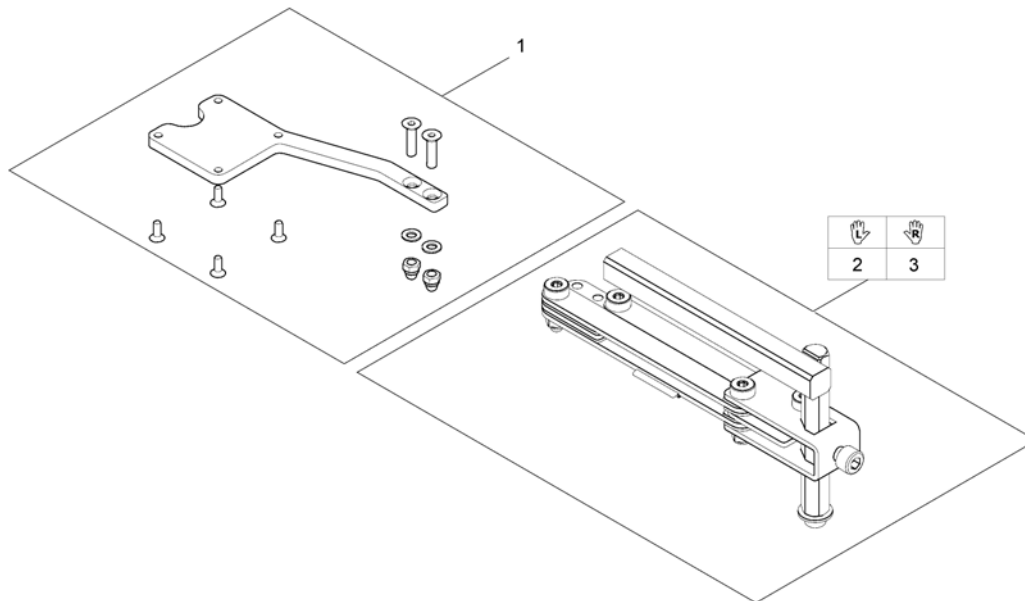

(Remote Bracket Swing away & height adjust.)

1560845.iso

1	SP1527125	FESTE FOR REM34 STORM4	1
2	SP1496249	SWING AWAY VE NY MOD2008 KPL	1
3	SP1496248	SWING AWAY HØ NY MOD2008 KPL	1