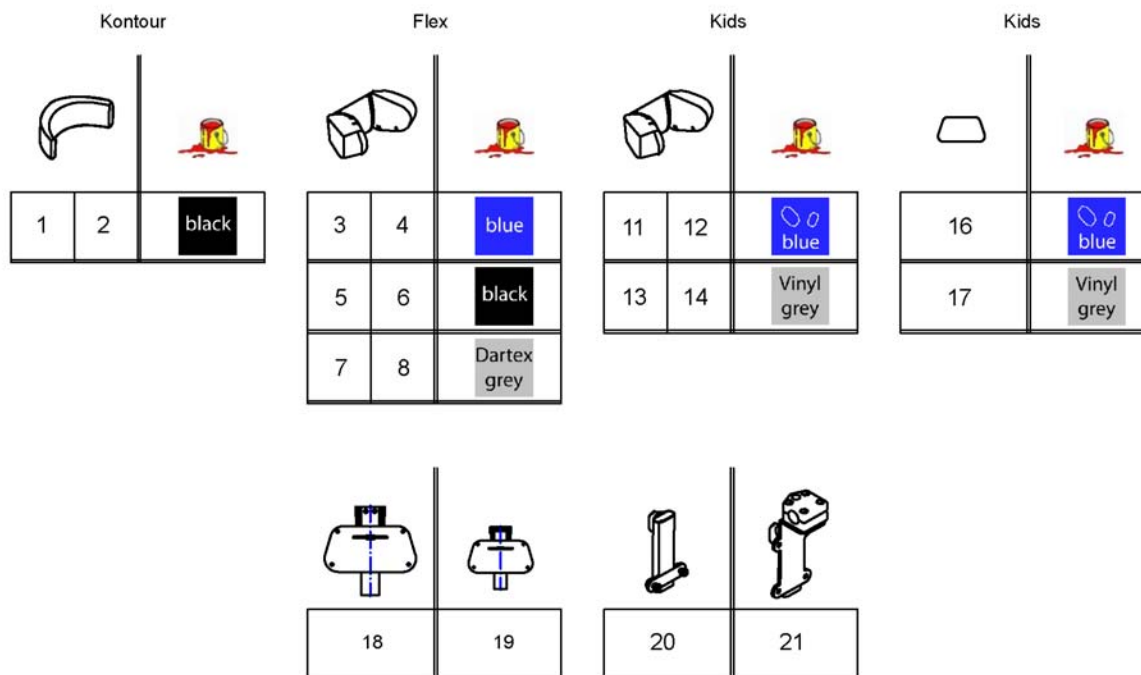

1	SP1422925	HODESTØTTE KPL KONTOUR SORT STORM3/DRAG U/FESTE	1
2	SP1422865	HODESTØTTEPUTE U FESTE STORM4	1
3	-	(No longer available.)	0
4	-	(No longer available.)	0
5	SP1440285-TR35	HODESTØTTE MULTI TDX SVART PLYSJ U/BRAKETT	1
6	SP1585039	(Headrest Cushion Flex, Plush black (chenille TR35), w/o bracket)	1
7	SP1428092	(Headrest Flex, Dartex grey, complete)	1
8	SP5252229	(Headrest cushion Flex Dartex grey, without Bracket)	1
11	SP5313307	(Headrest cushion Junior, blue Dot, complete)	1
12	SP5313261	(Headrest cushion Junior, blue Dot, without bracket)	1
13	SP5313308	(Headrest Cushion Junior, Vinyl grey, complete)	1
14	SP5313262	(Headrest Cushion Junior, Vinyl grey, without bracket)	1
16	SP5313311	(Neckrest Cushion Junior, Blue Dot)	1
17	SP5313312	(Neckrest Cushion Junior, grey Vinyl)	1
18	SP1419636	FESTE NAKKESTØTTE TDX	1
19	SP1419637	FESTE FOR HODESTØTTE AJ OPTIMIST LITEN	1
20	SP1422547	HOLDER HODESTØTTE RYGG KONTOUR/FLEX STORM3/DRAG	1
21	SP1422914	HOLDER HODESTØTTE RYGG STD RYGG STORM3 DRAGON	1