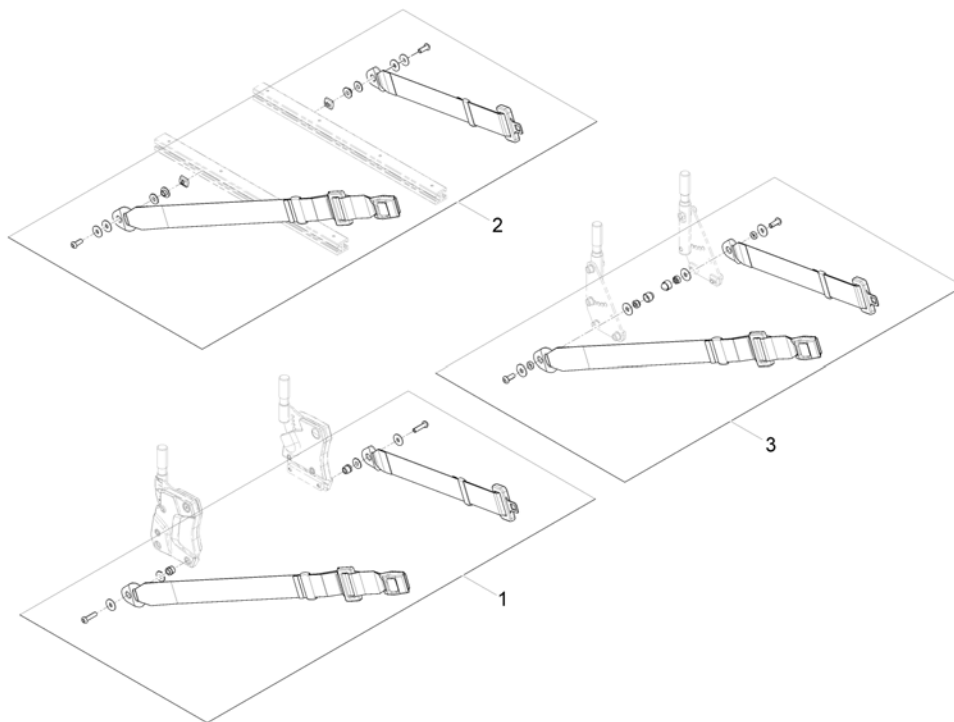

(Lap Belts (Modulite Seat))

1571836 iso

1	SP1570381	(Lap Belt (fix mounting on Backrest Support), cpl.)	1
2	SP1571183	HOFTEBELTE C TIL SKINNE MODULITE	1
3	1422845	HOFTEBELTE MED SNAP LÅS STORM 3/ DRAGON	1