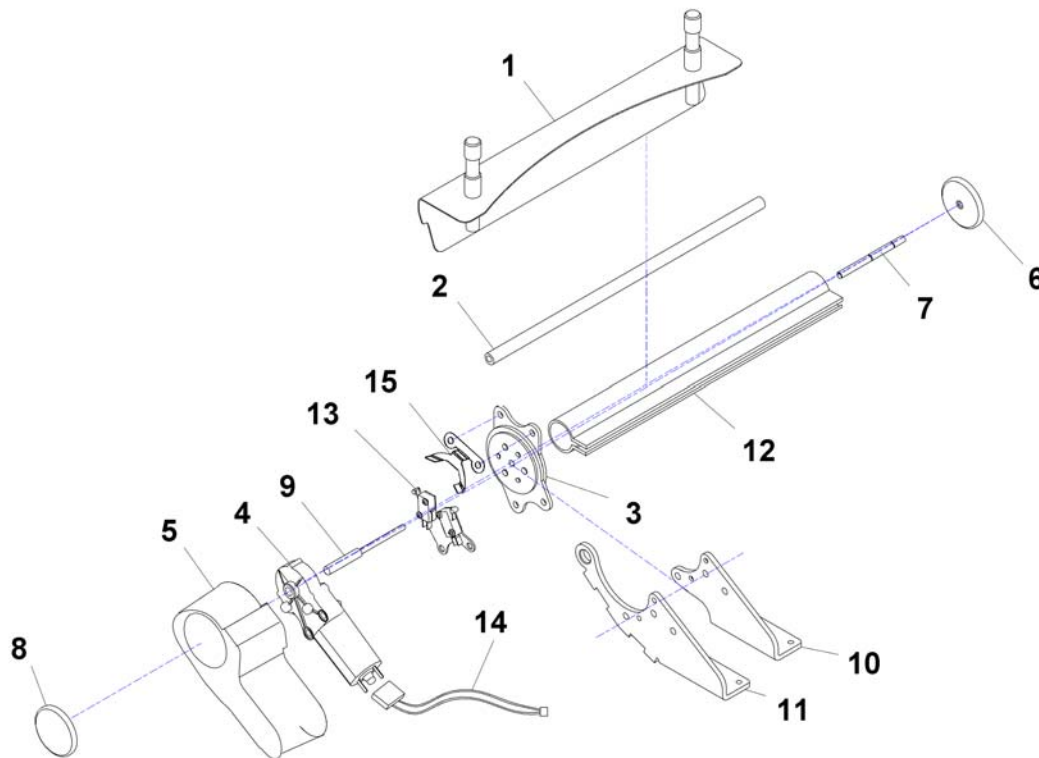

(Backrest adjustment Flex/Contour electric)

1440456X.dwg

	SP1440407	RYGGJUSTERING EL SB39 FLEX TORNADO	1
	SP1440405	RYGGJUSTERING EL SB43 KONTUR TYPHOON	1
	SP1440406	RYGGJUSTERING EL SB48 CONTOUR	1
	SP1440410	RYGGREG EL F OPPF ARML TDX	1
	SP1440408	RYGGJUSTERING EL SB43 OPPFELLB ARMLEN	1
	SP1440409	RYGGJUSTERING EL SB48 OPPFELLB ARMLEN	1
	SP1423210	MONT SETT FOR RYGGJUST STO/TYP/TO	1
	SP1529386	()	1
1	1422119-9005	RYGGFESTE SB 39 FLEX CONTUR	1
1	1419992-9005	RYGGFESTE SB 43 FLEX CONTUR	1
1	1422112-9005	RYGGFESTE SB 48 FLEX CONTUR	1
2	1420489	FORBINDELSERØR SB 39 FLEX CONTUR	1
2	1420490	FORBINDELSERØR SB 43 FLEX CONTUR	1
2	1420491	FORBINDELSERØR SB 48 FLEX CONTUR	1
3	SP1423211	BESLAG SETE RYGG PAR STORM4	1
4	1420475	GIRMOTOR RYGG STORM 3	1
5	1420998	MOTORDEKSEL EL RYGG STORM3 TDX	1
5	1428057	DEKSEL RYGGMOTOR TDX	1
6	1421696	REFLEKS GUL	1
7	1420488-0002	BESLAG SPINDEL TIL VREG RYGG	1
8	1420482	REFLEKS GUL	1
9	1420487-0002	(MOTOR SHAFT)	1
10	1420477-9005	FORSTERKING EL RYGG VE TDX	1
10	1421708-9005	FORSTERKING EL RYGG HØ TDX	1
11	1429563-9005	HOLDER RYGGJUSTERING HØ OPPFELLB ARMLEN	1
11	1429564-9005	HOLDER RYGGJUSTERING VE OPPFELLB ARMLEN	1
12	1442577	STREKKAPSLING SB 39 FLEX CONTUR	1
12	1442578	STREKKAPSLING SB 43 FLEX CONTUR	1
12	1442579	STREKKAPSLING SB 48 FLEX CONTUR	1
13	SP1440711	MIKROBRYTER KPL FERDIG MONTERT EL RYGG	1
14	SP1440726	(ACTUATORCABLE RECLINER ACS2 / SHARK)	1