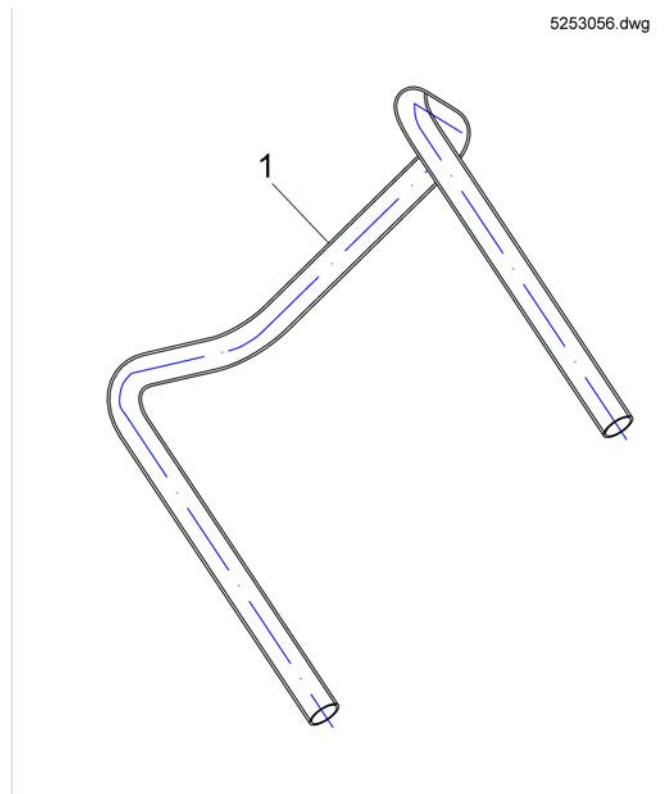

1	SP1422925	HODESTØTTE KPL KONTOUR SORT STORM3/DRAG U/FESTE	1
2	SP1422865	HODESTØTTEPUTE U FESTE STORM4	1
3	-	(No longer available.)	0
4	-	(No longer available.)	0
5	SP1440285-TR35	HODESTØTTE MULTI TDX SVART PLYSJ U/BRAKETT	1
6	SP1585039	(Headrest Cushion Flex, Plush black (chenille TR35), w/o bracket)	1
7	SP1428092	(Headrest Flex, Dartex grey, complete)	1
8	SP5252229	(Headrest cushion Flex Dartex grey, without Bracket)	1
11	SP5313307	(Headrest cushion Junior, blue Dot, complete)	1
12	SP5313261	(Headrest cushion Junior, blue Dot, without bracket)	1
13	SP5313308	(Headrest Cushion Junior, Vinyl grey, complete)	1
14	SP5313262	(Headrest Cushion Junior, Vinyl grey, without bracket)	1
16	SP5313311	(Neckrest Cushion Junior, Blue Dot)	1
17	SP5313312	(Neckrest Cushion Junior, grey Vinyl)	1
18	SP1419636	FESTE NAKKESTØTTE TDX	1
19	SP1419637	FESTE FOR HODESTØTTE AJ OPTIMIST LITEN	1
20	SP1422547	HOLDER HODESTØTTE RYGG KONTOUR/FLEX STORM3/DRAG	1
21	SP1422914	HOLDER HODESTØTTE RYGG STD RYGG STORM3 DRAGON	1