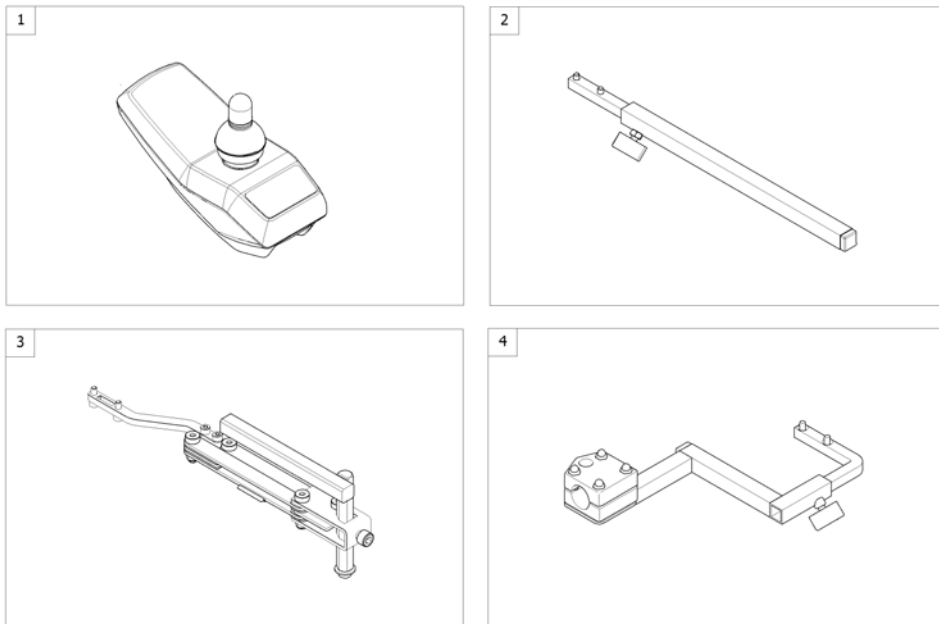

(REM 24 SD with brackets)

1562696 iso

1	-	(Remote REM 24SD) <i>[1601/1602]</i>	0
2	-	(Remote Bracket Standard) <i>[1601+1207/1208]</i>	1
3	-	(Remote Bracket Swing away & height adjust.) <i>[1601+1707/1708]</i>	1
4	-	(Remote Bracket Attendant) <i>[1602+1207/1208]</i>	1