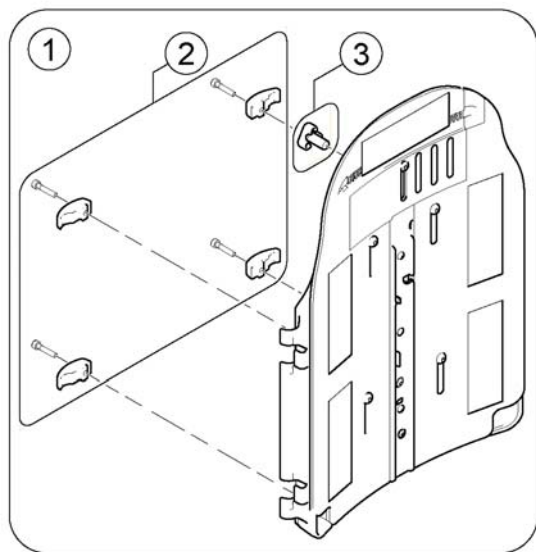

(Flex 3 / Laguna)

1573106.no

Flex 3

Laguna

4	380mm	black
5	430mm	
6	480mm	
7	530mm	
8	380mm	Dartex black
9	430mm	
10	480mm	
11	530mm	Plush black
12	380mm	
13	430mm	
14	480mm	
15	530mm	black orange seam
16	380mm	
17	430mm	
18	480mm	
19	530mm	

1	SP1568489	FLEX3 RYGG TIL MODULITE STORM4 TDX [2172]	1
2	SP1572321	(Clamps)	1
3	1497411	(HANDWHEEL M12 LONG NECK/HEADREST)	1
4	SP1529585	RYGGPUTE EASYADAPT SB38 STORM4 M SORT [2173+2151]	1
5	SP1529586	RYGGPUTE EASYADAPT SB43 STORM4 STD SORT [2173+2151]	1
6	SP1529587	RYGGPUTE EASYADAPT SB48 STORM4 SORT [2173+2151]	1
7	SP1529596	RYGGPUTE EASYADAPT SB53 STORM4 M SORT [2173+2151]	1
8	SP1529538-TR26	(Backrest Cushion Laguna / EasyAdapt, Dartex black - SW 380mm) [2173+2152]	1
9	SP1529539-TR26	(Backrest Cushion Laguna / EasyAdapt, Dartex black - SW 430mm) [2173+2152]	1
10	SP1529540-TR26	(Backrest Cushion Laguna / EasyAdapt, Dartex black - SW 480mm) [2173+2152]	1
11	SP1529545-TR26	(Backrest Cushion Laguna / EasyAdapt, Dartex black - SW 530mm) [2173+2152]	1
12	SP1529538-TR35	(Backrest Cushion Laguna, Plush black - SW 380mm) [2173+2154]	1
13	SP1529539-TR35	(Backrest Cushion Laguna, Plush black - SW 430mm) [2173+2154]	1
14	SP1529540-TR35	(Backrest Cushion Laguna, Plush black - SW 480mm) [2173+2154]	1
15	SP1529545-TR35	(Backrest Cushion Laguna, Plush black - SW 530mm) [2173+2154]	1
16	SP1529538	RYGGPUTE LAGUNA 37CM SORT M ORANG SØM [2173+2153]	1
17	SP1529539	RYGGPUTE LAGUNA 43CM SORT M ORANG SØM [2173+2153]	1
18	SP1529540	RYGGPUTE LAGUNA 48CM SORT M ORANG SØM [2173+2153]	1
19	SP1529545	RYGGPUTE LAGUNA 50CM SORT M ORANG SØM [2173+2153]	1