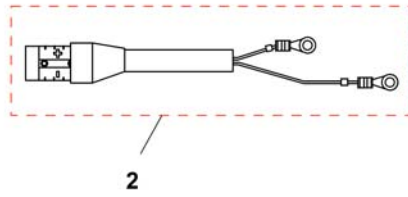

1150940	(Batteryharness for Tilt with Recline and Lighting)	1
GSM63003	KABEL BUS 0,3M ACS,	1
1432561	SIKRINGSHOLDER STORM3 KOMP.M 80A SIKRING	1
1 F384020	MONT SATS BATTERI BOKS,	1
2 SP1527780	BATTERIKABEL TDX	1