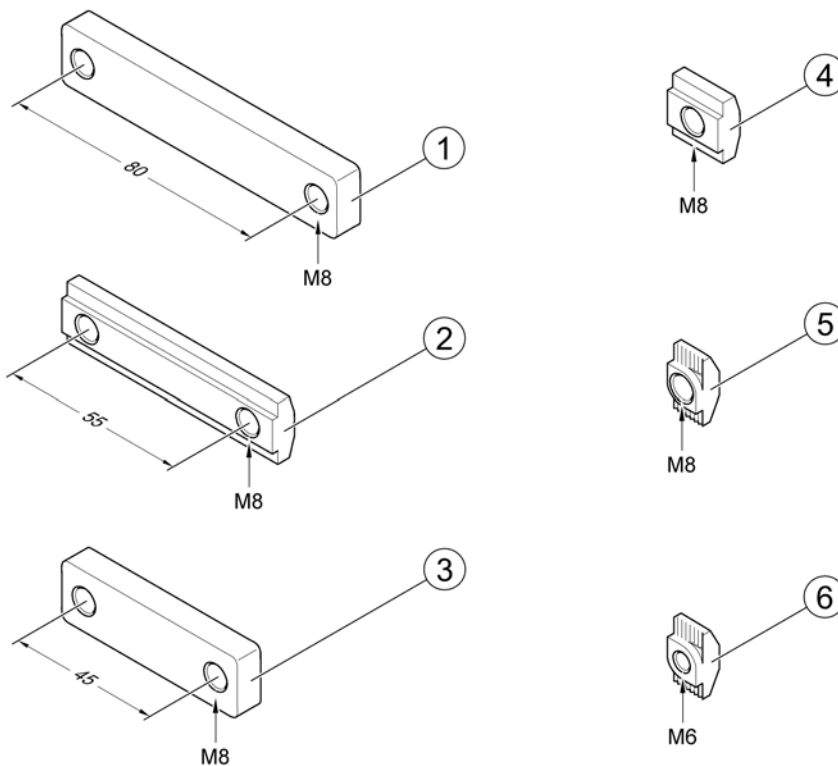

(T-Nuts for Accessories Modulite Seat)

1574067 no

1	SP1556401	(T-Nut, hole distance 80mm, 2x M8)	1
2	SP1572444	(T-Nut, hole distance 55mm, 2x M8)	1
3	SP1555168	(T-Nut, hole distance 45mm, 2x M8)	1
4	SP1557341	(T-Nut, 1x M8)	1
5	SP1573158	(T-Nut, 1x M8)	1
6	SP1573721	(T-Nut, 1x M6)	1