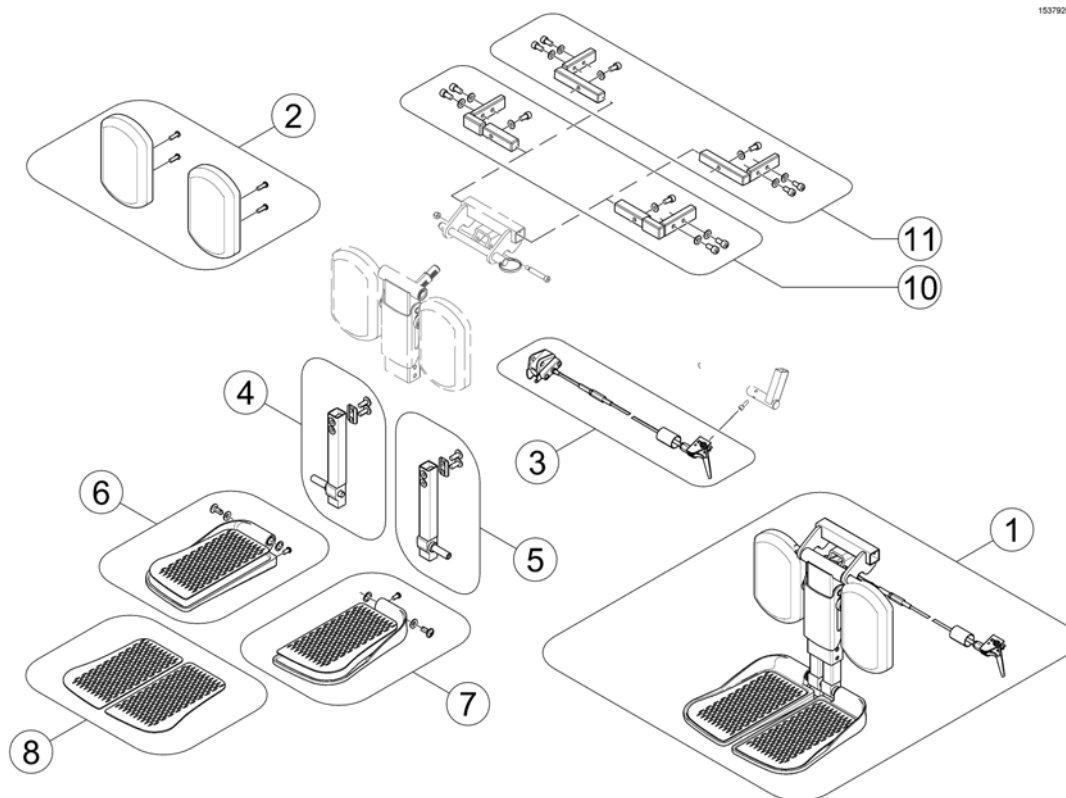

(Central Legrest, manual - Standard- / Easy Adapt-Seat)

1537926X.iso

1	SP1537926	(Central Legrest manual, cpl.)	1
2	SP1163373	LEGGPUTER TDX (PAR)	1
3	SP1121079	(Bowden cable central legrest, manual)	1
4	SP1161986	(Kit, extension tube, cpl. RH)	1
5	SP1161987	(Kit, extension tube, cpl. LH)	1
6	SP1161990	(Footplate, cpl. RH)	1
7	SP1161991	(Footplate, cpl. LH)	1
8	SP1163375	(Footrest pad (Pair))	1
10	SP1541397	(Support center mounted legrest 430-530 mm)	1
11	SP1541398	(Support center mounted legrest 380-410 mm)	1