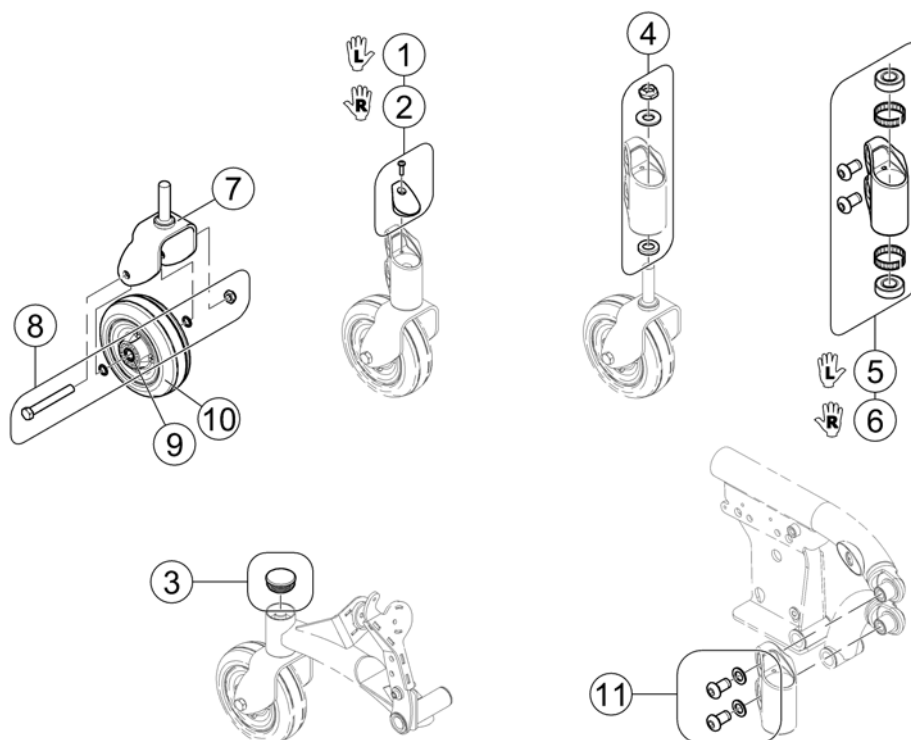

(Castors Front/Rear)

1142342.no

-	SP1537420	HYLSE GAFFEL TDX	1
1	SP1523141	TOPPHETTE FORAN VE TDX	1
2	SP1523140	TOPPHETTE FORAN HØ TDX	1
3	SP1523093	TOPPHETTE BAK HØ/VE TDX	1
4	SP1522999	GAFFELHUS TDX	1
5	SP1523139	GAFFELHUS M FESTE VE TDX	1
6	SP1523094	GAFFELHUS M FESTE HØ TDX	1
7	SP1523016	GAFFEL TDX	1
8	SP1537431	AKSLINGSBOLT SVINGHJUL TDX	1
9	SP1522935	DISTANSELAGER TDX	1
10	SP1175881	(6x2" Wheel with bearings, silver hub)	1
10	SP1511369	SVINGHJUL KPL TDX TDX TORNADO TYPHOON	1
11	SP1523176	SKRUER GAFFELHUS TDX	1