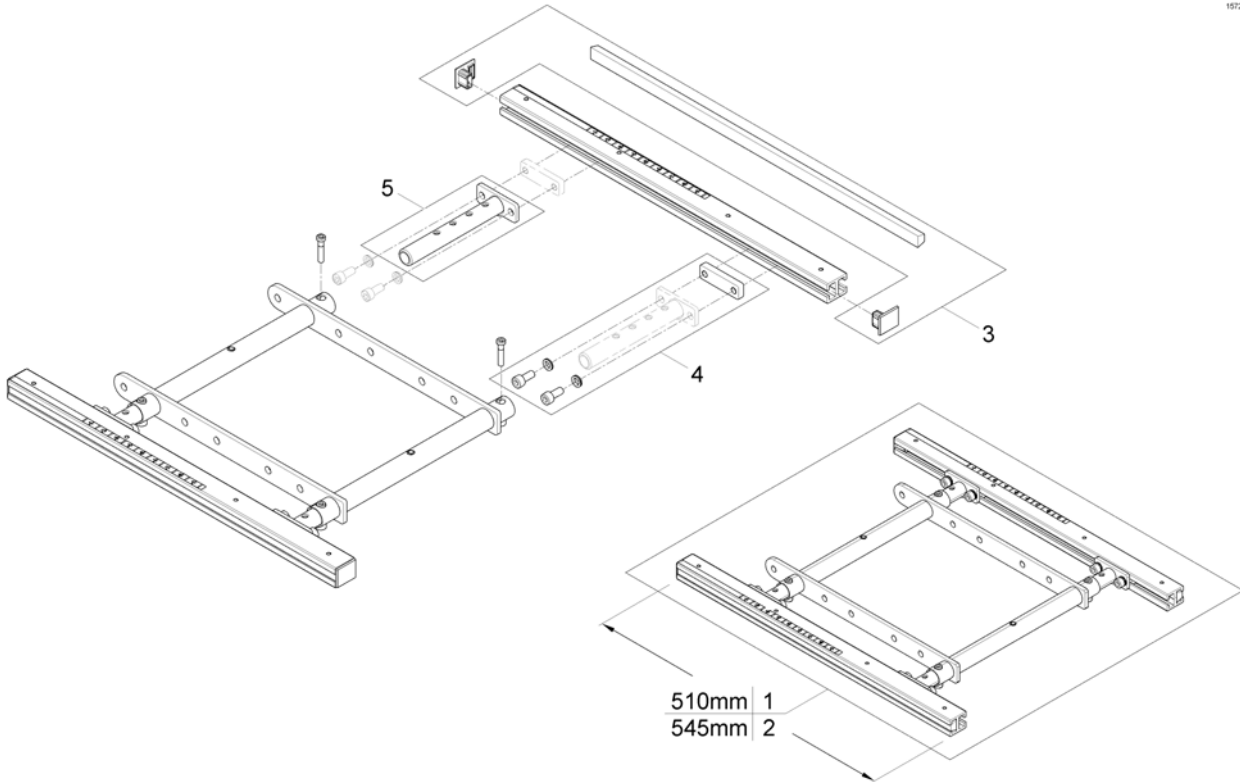

(Telescopic Seat Frame for Tilt 12° / 20°)

1572009 iso

-	SP1588443	(Seat Rails 510mm (2pcs kit))	1
-	SP1588444	(Seat Rails 545mm (2pcs kit))	1
1	SP1572977	(Seatframe 510mm, cpl., pre set up to SW 43cm)	1
2	SP1582216	(Seatframe 545mm, cpl., pre set up to SW 43cm)	1
3	SP1571810	(Sealing strap with plugs)	1
4	SP1571811	(Groove stone with mounting parts)	1
5	SP1554646	(Adjustment Tube)	1