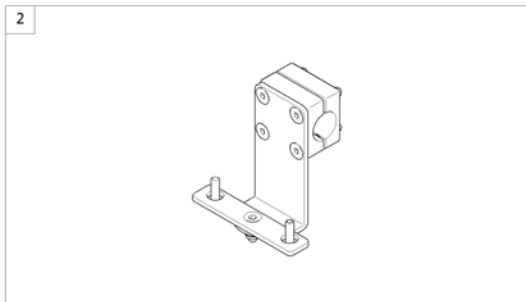

(Remote Dual Control with Brackets)

1574292 iso

1	6001425	(ACS dual control) [1291/1292]	1
2	-	(Remote Bracket Dual Control for Standard-/Contour-/Flex-/Junior-Seat)	1
3	-	(Remote Bracket Dual Control for Modulite Seat)	1