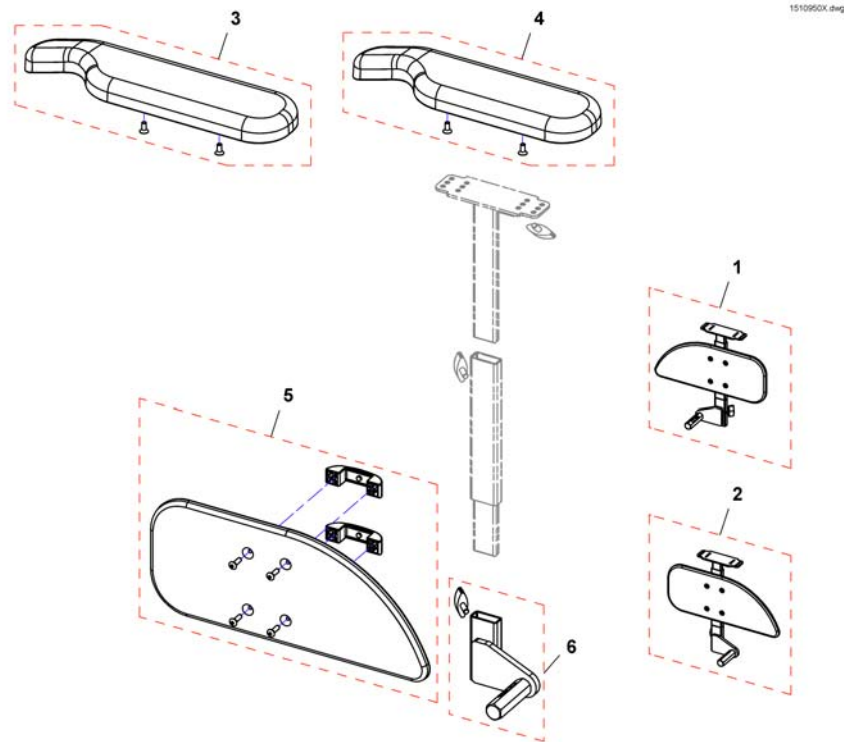

(T-Armrest, detachable, with Armpad, for Standard Seat 2008-08-01 ==>)

1	SP1510935	(Armrest, without armpad, RH)	1
2	SP1510950	(Armrest, without armpad, LH)	1
3	SP1528846	ARMLENSPOLSTER VE LANG STORM TDX BORA	1
3	SP1528845	ARMLENSPOLSTER HØ LANG STORM4 TDX BORA	1
4	SP1443004	ARMLENSPOLSTER VE STORM STORM TDX BORA	1
4	SP1449043	ARMLENSPOLSTER HØ STORM STORM TDX BORA	1
5	SP1541505	(Skirt guard, RH)	1
5	SP1541506	(Skirt guard, LH)	1
6	SP1541510	(Bracket for T-arm, RH)	1
6	SP1541511	(Bracket for T-arm, LH)	1