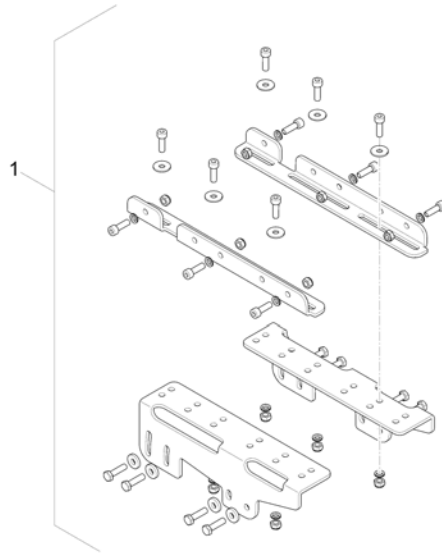

1 SP1563229

(Mounting Rails)

1