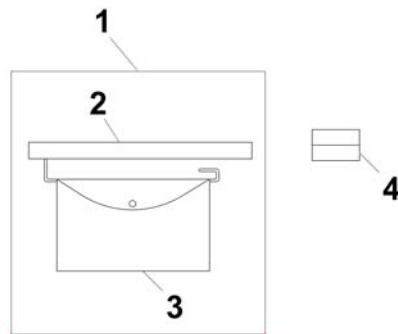

(Bag)

1567256.no

1	SP1430417	ARMLENSVESKE VE KPL STORM 3	1
2	SP1430855	HOLDER FOR ARMLENSVESKE STORM4 TDX BORA	1
3	SP5314967	VESKE ARMLEN STORM4	1
4	F370032-9005	(Holder for side part with mirror/brake RAL 9)	1