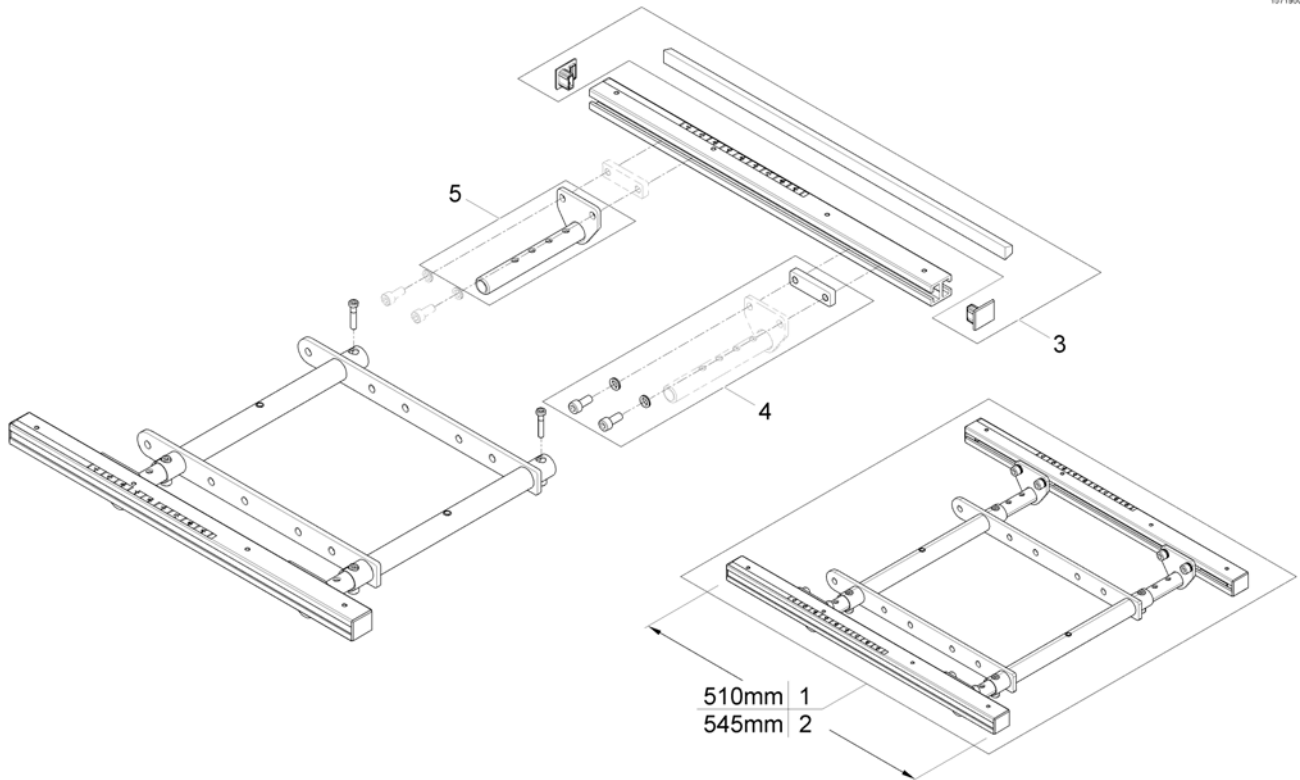

(Telescopic Seat Frame for Tilt 12° / 20°)

1571900-00

-	SP1588443	(Seat Rails 510mm (2pcs kit))	1
-	SP1588444	(Seat Rails 545mm (2pcs kit))	1
1	SP1572978	(Seatframe 510mm, cpl., pre set up to SW 43cm)	1
2	SP1582217	(Seatframe 545mm, cpl., pre set up to SW 43cm)	1
3	SP1571810	(Sealing strap with plugs)	1
4	SP1571811	(Groove stone with mounting parts)	1
5	SP1555400	(Adjustment Tube)	1