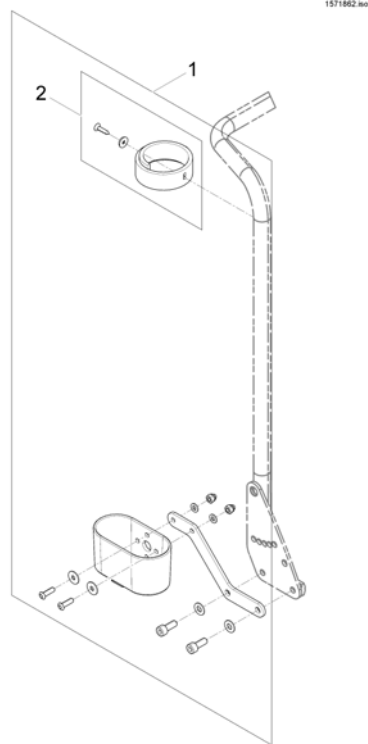

(Cane holder (Modulite: backrest frame))

1	SP1570396	(Cane holder, standard backrest)	1
2	SP1420493	(Belt for caneholder)	1