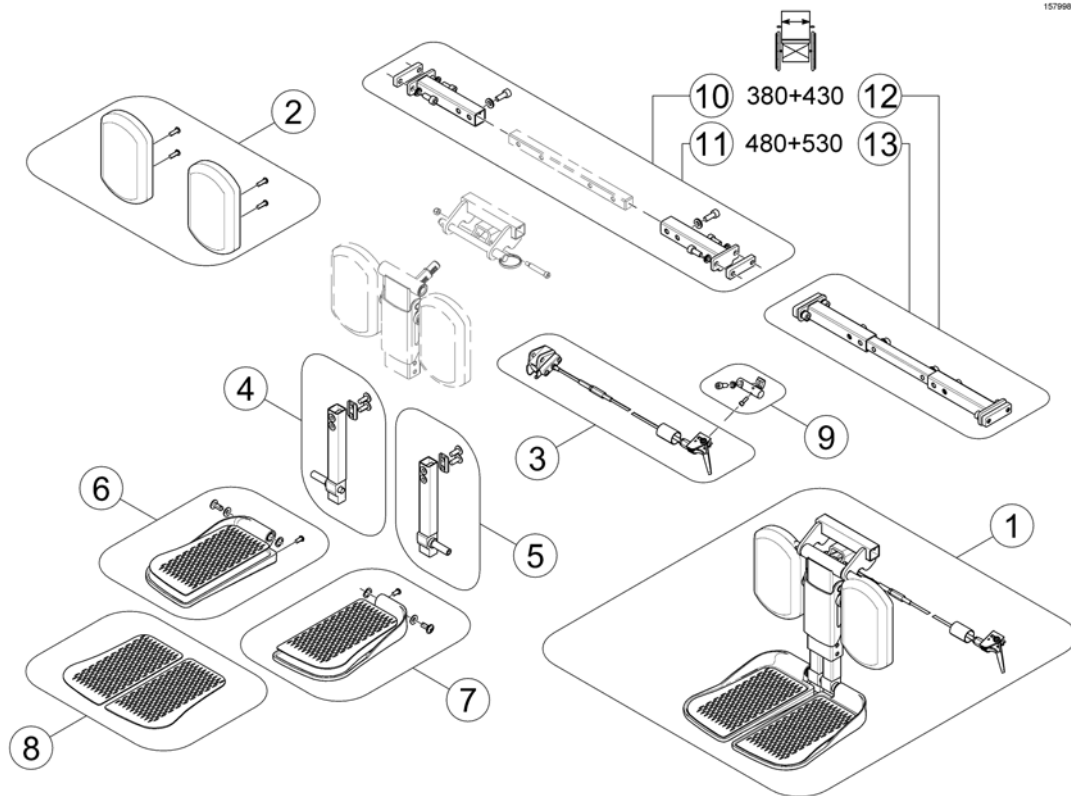

(Central Legrest, manual - Modulte Seat)

1	SP1537926	(Central Legrest manual, cpl.)	1
2	SP1163373	LEGGPUTER TDX (PAR)	1
3	SP1121079	(Bowden cable central legrest, manual)	1
4	SP1161986	(Kit, extension tube, cpl. RH)	1
5	SP1161987	(Kit, extension tube, cpl. LH)	1
6	SP1161990	(Footplate, cpl. RH)	1
7	SP1161991	(Footplate, cpl. LH)	1
8	SP1163375	(Footrest pad (Pair))	1
9	SP1579988	(Support, Lever, cpl.)	1
10	SP1579989	(Support, Centr. Legrest man. LNX - SW 380+430mm)	1
11	SP1579990	(Support, Centr. Legrest man. LNX - SW 480+530mm)	1
12	SP1579991	(Support, Centr. Legrest man. LNX - SW 380+430mm, cpl.)	1
13	SP1579992	(Support, Centr. Legrest man. LNX - SW 480+530mm, cpl.)	1