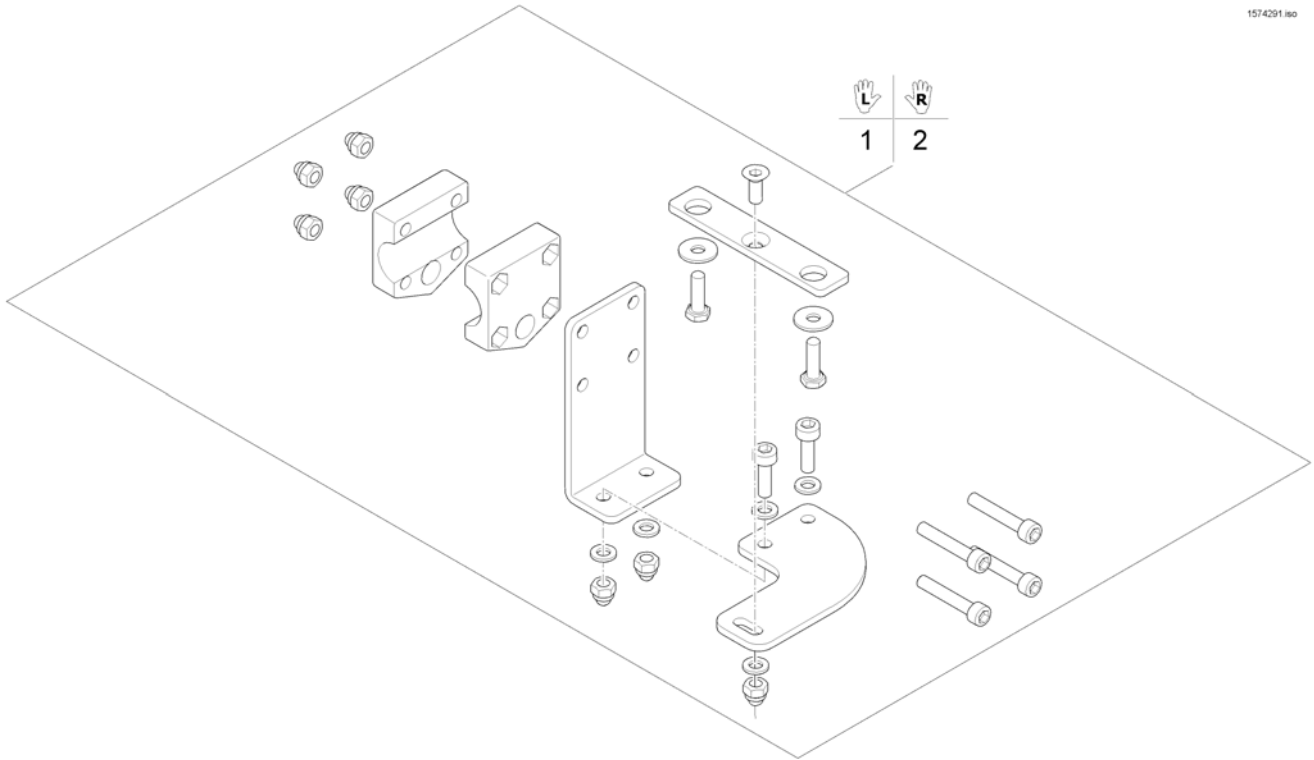

(Remote Bracket Dual Control for Standard-/Contour-/Flex-/Junior-Seat)

1560885.iso

1 SP1422818

FESTEBRAKETT LEDSAGERSTY RYGGMONT ENEKL

1

(Remote Bracket Dual Control for Modulite Seat)

1574291 iso

1	SP1571799	(Remote Bracket Dual Control LH)	1
2	SP1571800	(Remote Bracket Dual Control RH)	1