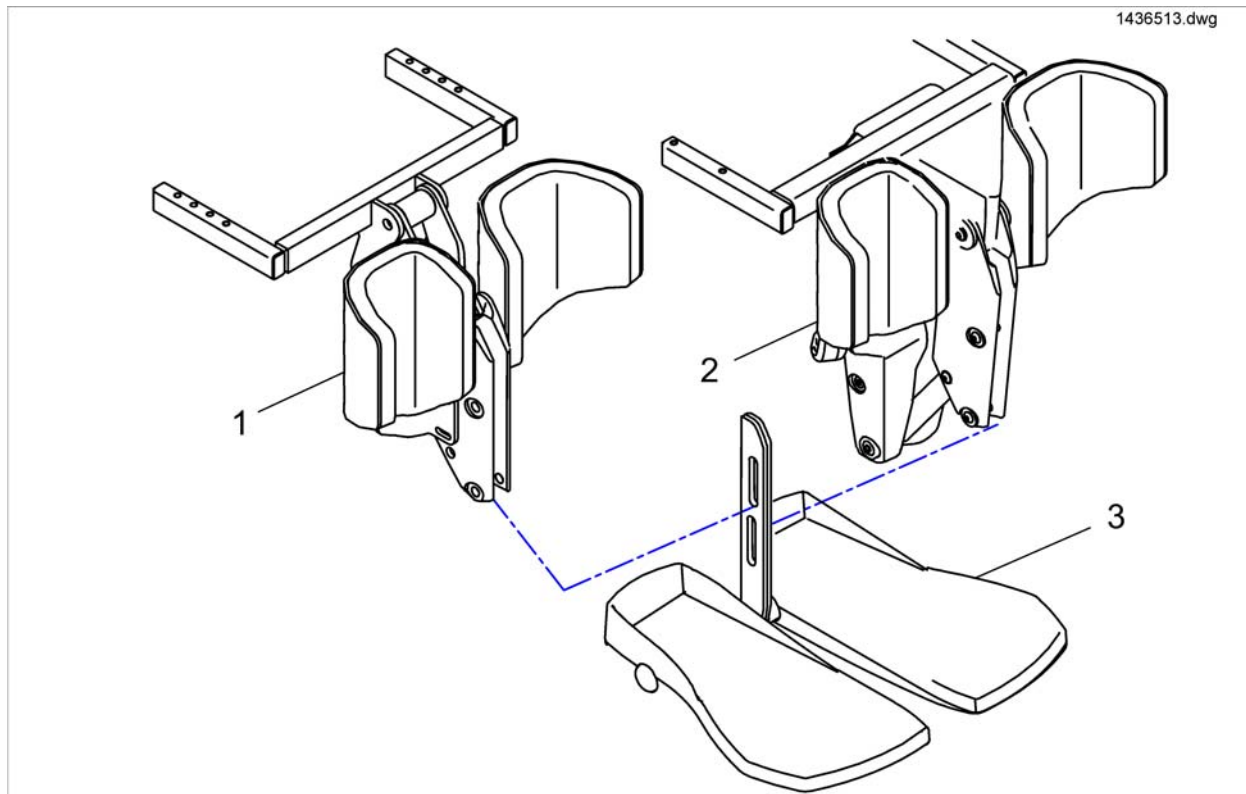

(Centre-mounted Legrests)

1	SP1436512	BENSTØTTE VREG SENTER MONT MAN	1
2	SP1440413	BENST SENTER V100 VREG EL TORNADO TYPHOON	1
3	SP1440292	FOTPLATE OPPFEL INNERØR 44-50 HØ/VE STORM4 T2	1
3	SP1440291	FOTPLATE OPPFELLB MEDIUM INNERRØR SENTER BENST	1
3	SP1440290	FOTPLATE OPPFELL INNERØR 32-38 HØ/VE STORM4 T2	1