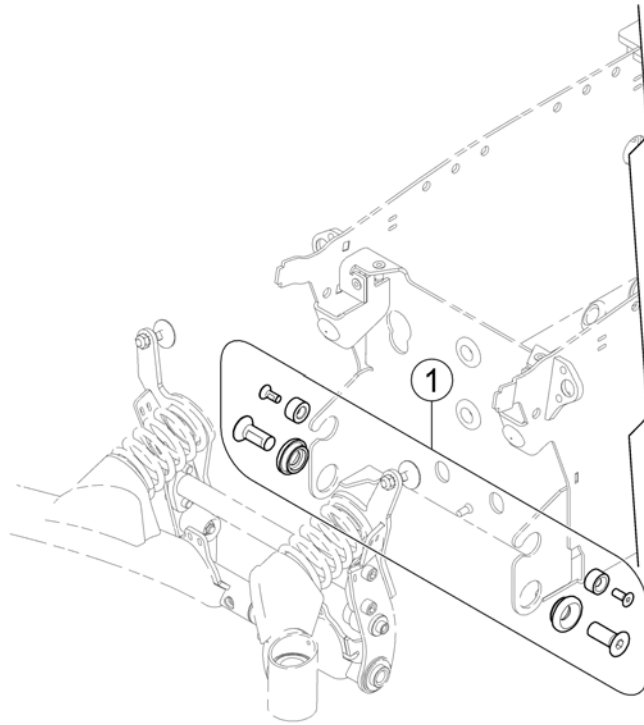

(Rear Pivot Assembly (Mounting))

1149285 Rev

1 SP1523193

FESTE HODESTØTTE BAKRE TDX

1