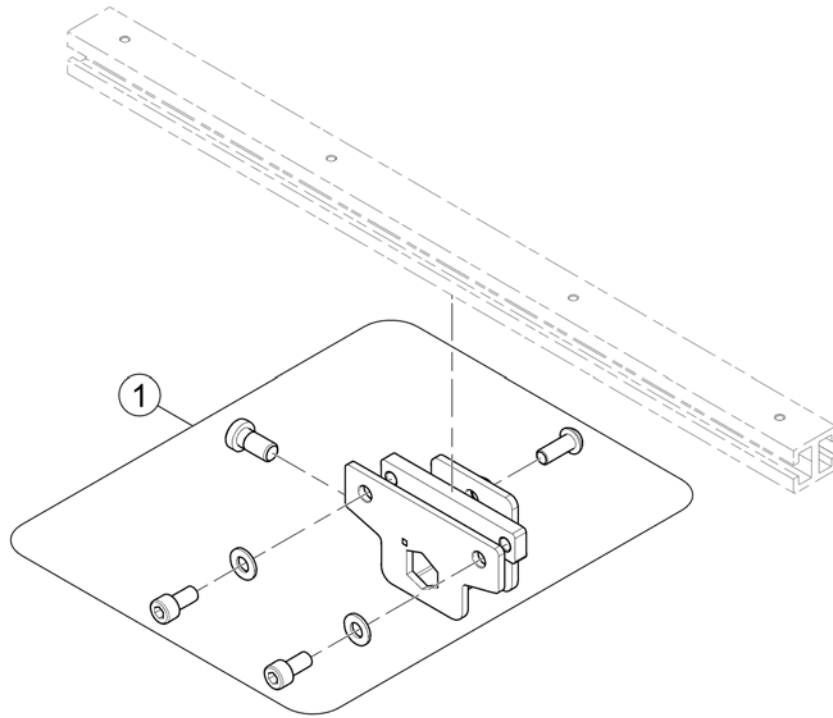

1571834 Rev

1 SP1570189

(Armrest bracket)

1