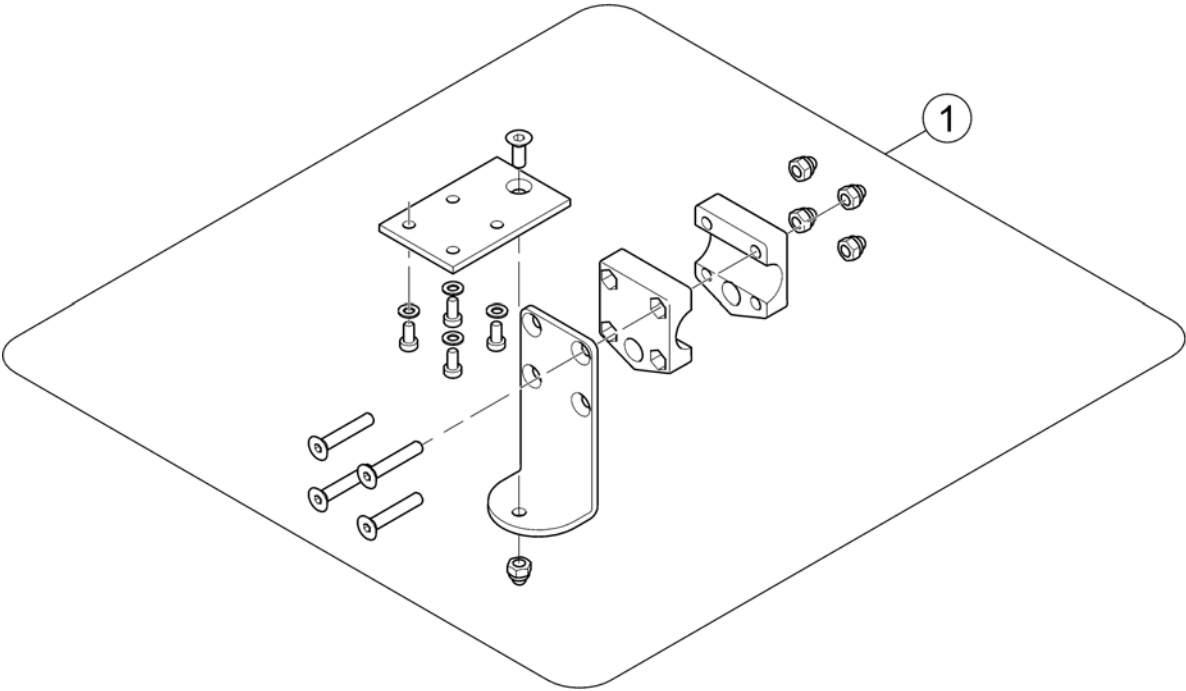

1 1450307

(Remote Bracket Attendent Control Shark)

1