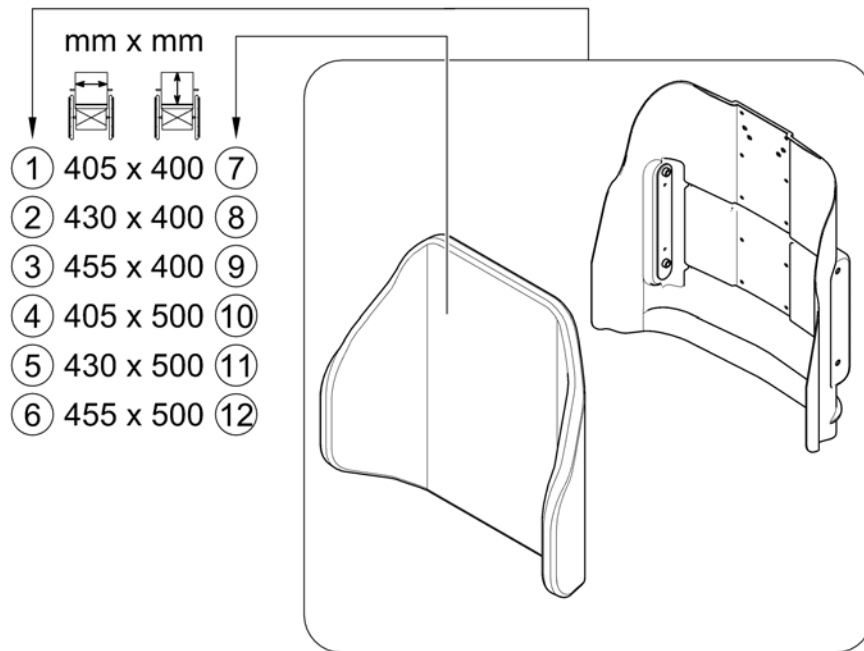

Posture Back

1	SP1531762	PB Back Cushion 40x40cm <i>[2174]</i>	1
2	SP1531792	PB Back Cushion 43x40cm <i>[2174]</i>	1
3	SP1531822	PB Back Cushion 45x40cm <i>[2174]</i>	1
4	SP1531763	PB Back Cushion 40x50cm <i>[2175]</i>	1
5	SP1531793	RYGG POSTURE BACK SB43 RH50 <i>[2175]</i>	1
6	SP1531823	POSTURE BACK 45x50cm MATRIX <i>[2175]</i>	1
7	SPTRS0139-1616	(Backrest Cushion - Posture Back 405x400mm (16x16"))	1
8	SPTRS0139-1716	(Backrest Cushion - Posture Back 430x400mm (17x16"))	1
9	SPTRS0139-1816	(Backrest Cushion - Posture Back 455x400mm (18x16"))	1
10	SPTRS0139-1620	(Backrest Cushion - Posture Back 405x500mm (16x20"))	1
11	SPTRS0139-1720	(Backrest Cushion - Posture Back 430x500mm (17x20"))	1
12	SPTRS0139-1820	(Backrest Cushion - Posture Back 455x500mm (18x20"))	1