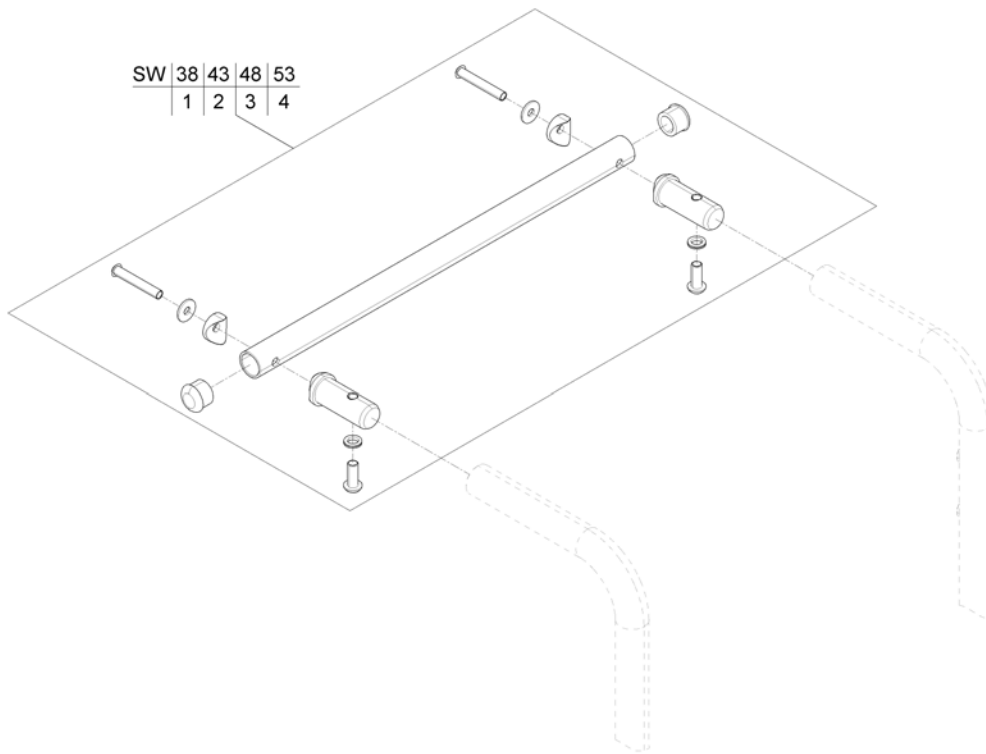

1	SP1570370	(Connection tube)	1
2	SP1570371	KJØREBØYLE SB43 MODULITE STORM4	1
3	SP1570372	BRAKETT RYGG SB48 LS1 MODULITE	1
4	SP1570373	(Connection tube)	1