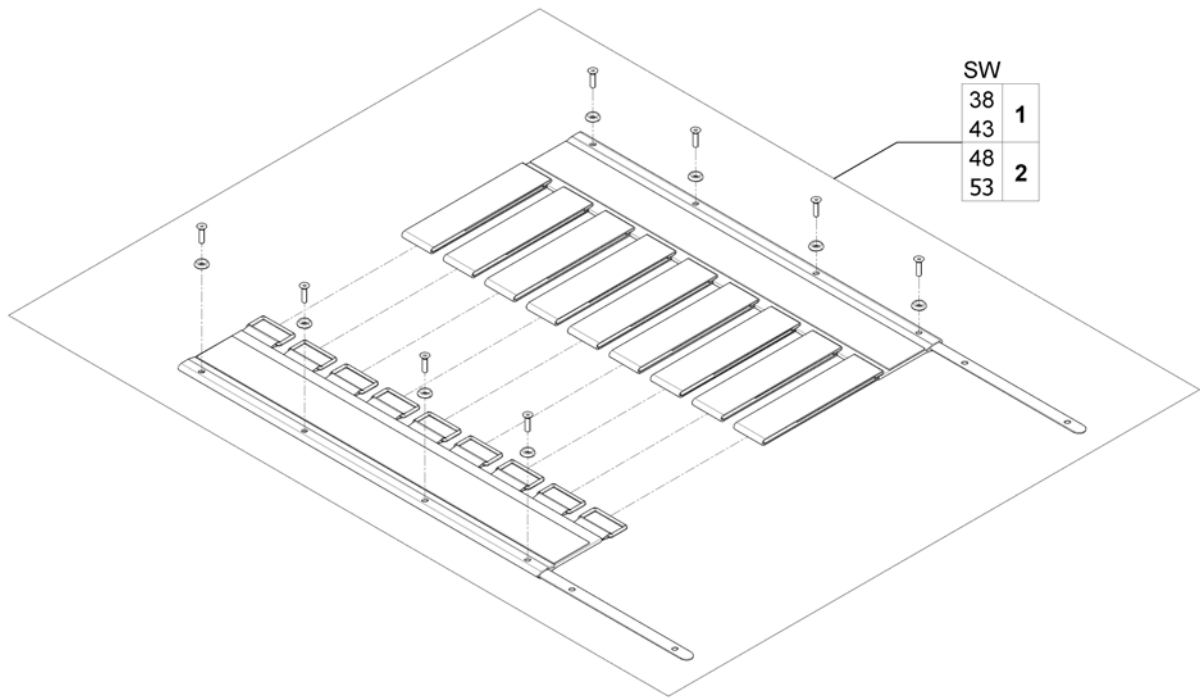

Invacare® TDX-SP | Sete
(Sling Seat)

1511762no

1	SP1557877	VELCRO SETE SB38-44 STORM4 TDX SP2	1
2	SP1555911	VELCRO SETEBUNN SB46 53 STORM4 TDX SP2	1