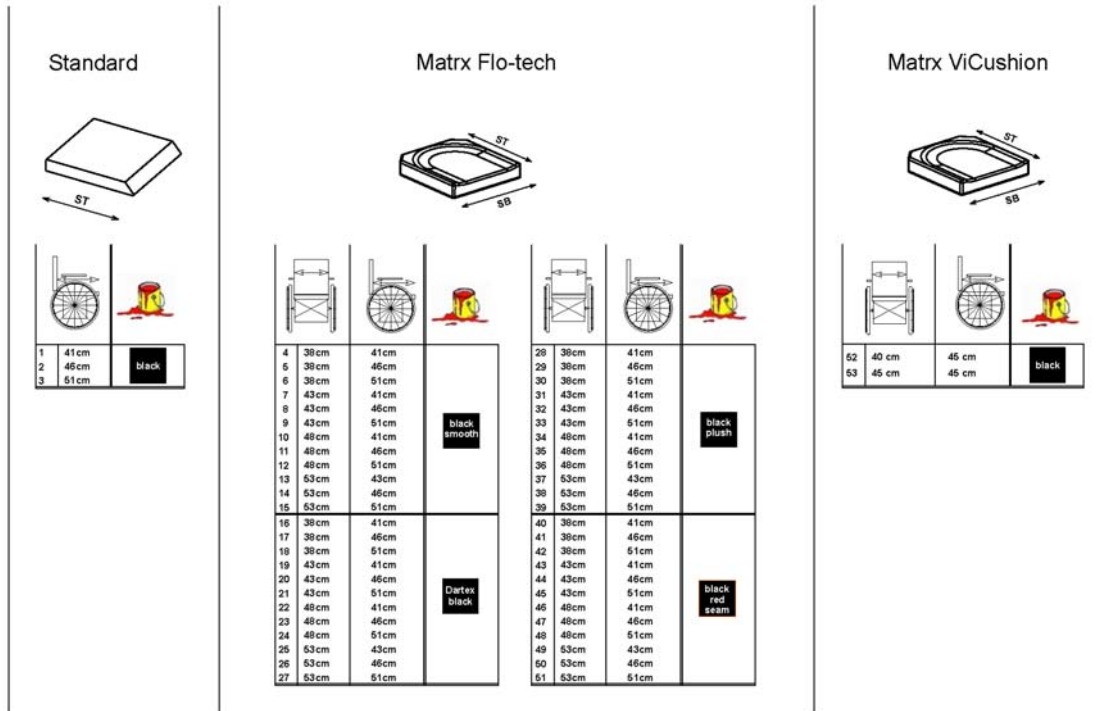

(Adapter Kit for Universal Seat)

1581063.iso

1 SP1580750

(Adapter Kit for Universal Seat 510mm)

1

1	1420460	SETEPUTE SD41 STD DRAGON VERTIC [2141]	1
2	1420461	SETEPUTE SD46 STD DRAGON VERTIC [2141]	1
3	1420462	SETEPUTE SD51 STD DRAGON VERTIC [2141]	1
4	SPFLB15/16	SETEPUTE SB38 SD41 SORT STORM4 [2142+2151]	1
5	SPFLB15/18	SETEPUTE SB38 SD46 SORT STORM4 [2142+2151]	1
6	SPFLB15/20	SETEPUTE SB38 SD51 SORT STORM4 [2142+2151]	1
7	SPFLB17/16	SETEPUTE SB43 SD41 SORT STORM4 [2142+2151]	1
8	SPFLB17/18	SETEPUTE SB43 SD46 STD STORM4 [2142+2151]	1
9	SPFLB17/20	SETEPUTE SB43 SD51 SORT STORM4 [2142+2151]	1
10	SPFLB19/16	SETEPUTE SB48 SD41 SORT STORM4 [2142+2151]	1
11	SPFLB19/18	SETEPUTE SB48 SD46 SORT STORM4 [2142+2151]	1
12	SPFLB19/20	SETEPUTE SB48 SD51 SORT STORM4 [2142+2151]	1
13	SPFCB21/17	SETEPUTE SB53 SD43 SORT STORM4 [2142+2151]	1
14	SPFCB21/18	SETEPUTE SB53 SD46 SORT STORM4 [2142+2151]	1
15	SPFCB21/20	SETEPUTE SB53 SD51 SORT STORM4 [2142+2151]	1
16	SP1529546-TR26	(seat cushion Flo-tech Lite SW 38 x SD 41 Dartex black) [2142+2152]	1
17	SP1529547-TR26	(seat cushion Flo-tech Lite SW 38 x SD 46 Dartex black) [2142+2152]	1
18	SP1529548-TR26	(seat cushion Flo-tech Lite SW 38 x SD 51 Dartex black) [2142+2152]	1