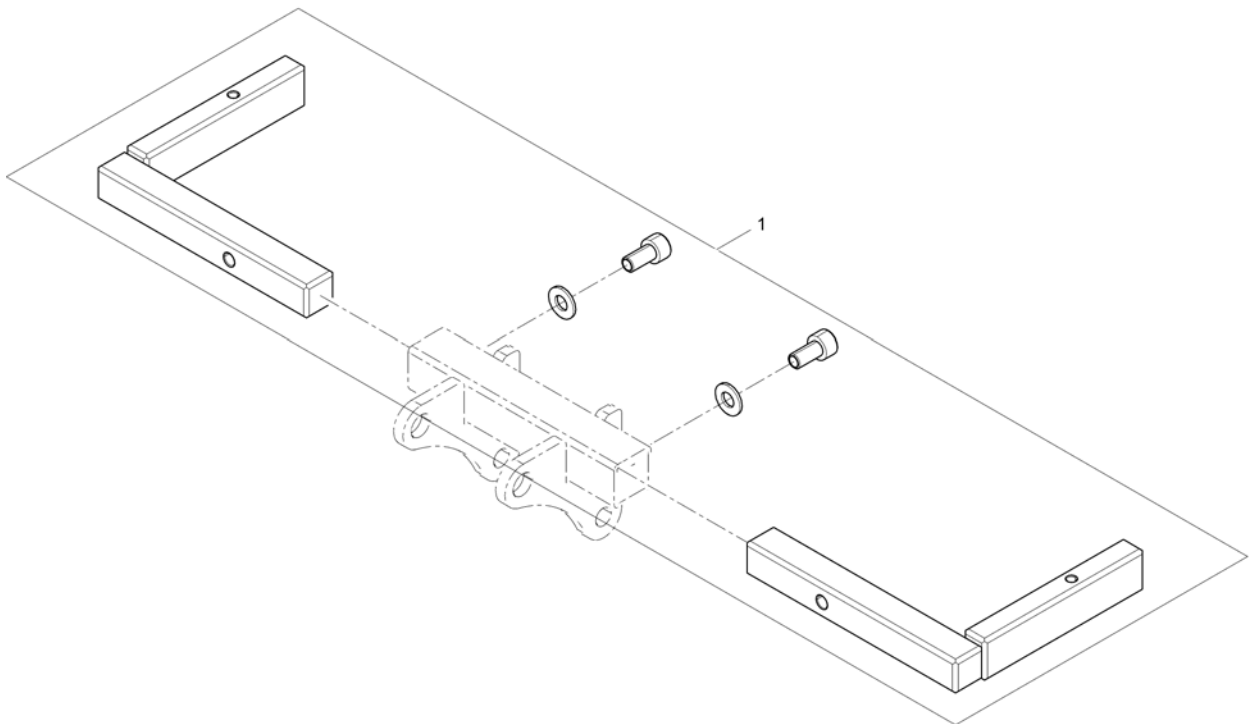

(Bracket Centr. Legrest LNX - Narrow Base)

1541573X.iso

1	SP1543042	(Bracket central legrest LNX & manuell)	1
1	SP1554509	(Bracket central legrest LNX & manuell (Narrow base))	1