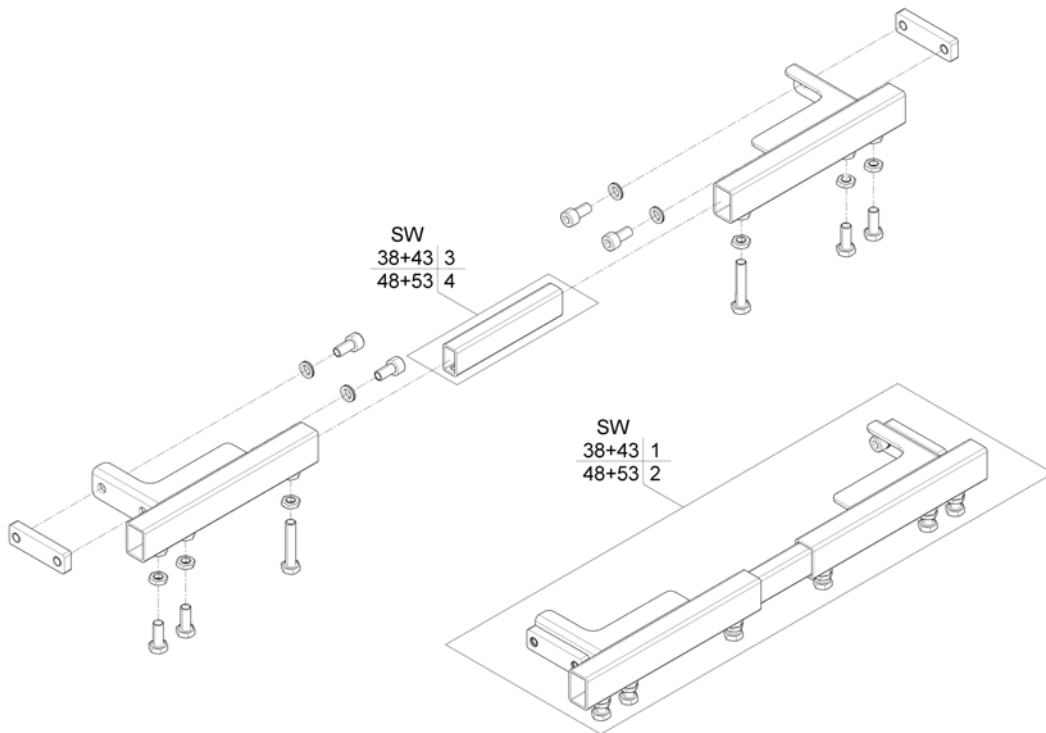

(Telescopic Seat Frame for Tilt 30° / Lifter)

1572004 Rev

-	SP1588443	(Seat Rails 510mm (2pcs kit))	1
-	SP1588444	(Seat Rails 545mm (2pcs kit))	1
1	SP1572992	(Seatframe 510mm, pre set up to SW 430mm, cpl.)	1
2	SP1582219	(Seatframe 545mm, pre set up to SW 430mm, cpl.)	1
3	SP1571810	(Sealing strap with plugs)	1
4	SP1571811	(Groove stone with mounting parts)	1
5	SP1567007	(Seat Frame Adapter)	1
6	SP1567008	(Middle Rail)	1

1571834 Rev

1 SP1570189

(Armrest bracket)

1

(Legrest Support)

1572021.000

1	SP1558935	(Legrest Support SW38+43, cpl.)	1
2	SP1559294	BENSTØTTE FESTE SB48+53 MODULITE	1
3	SP1558134	(Connection Tube SW380+430mm)	1
4	SP1558135	BRAKETT SETEPLATE BENST MODULITE SB48-53	1