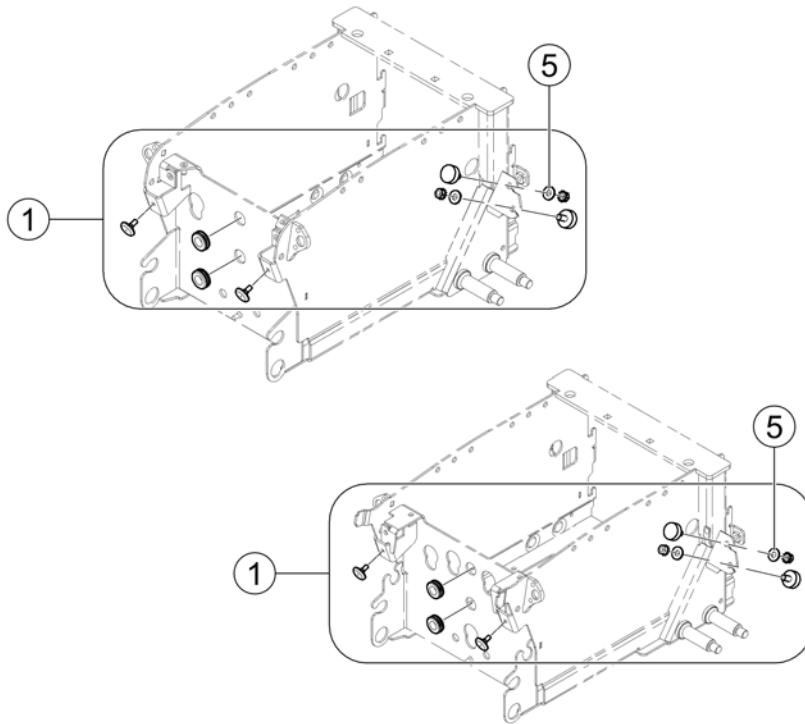

(Battery Box Hardware)

1140071.00

1	SP1523179	BATTERIBOKS TDX EXTRA GUMMIPAD OG FORINGER	1
5	SP1522968	(Washer (5/16 x3/4 x1/16"))	1