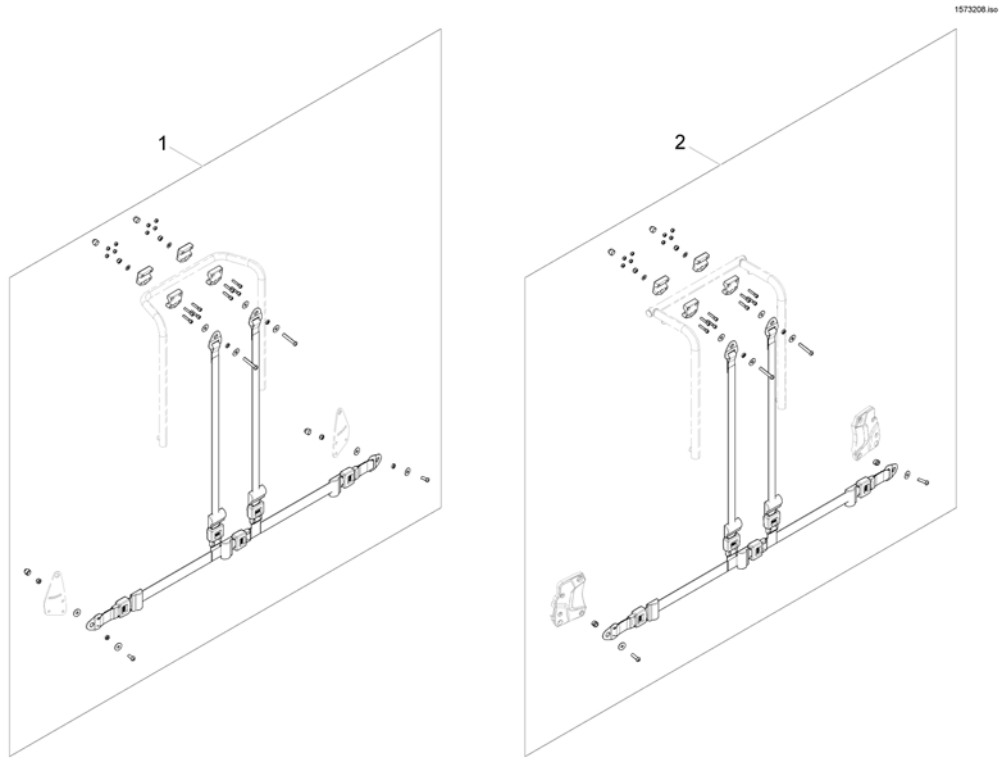

1	SP1570385	(H-Belt for Backrest Frame)	1
2	SP1570380	(H-Belt for Back Posts)	1