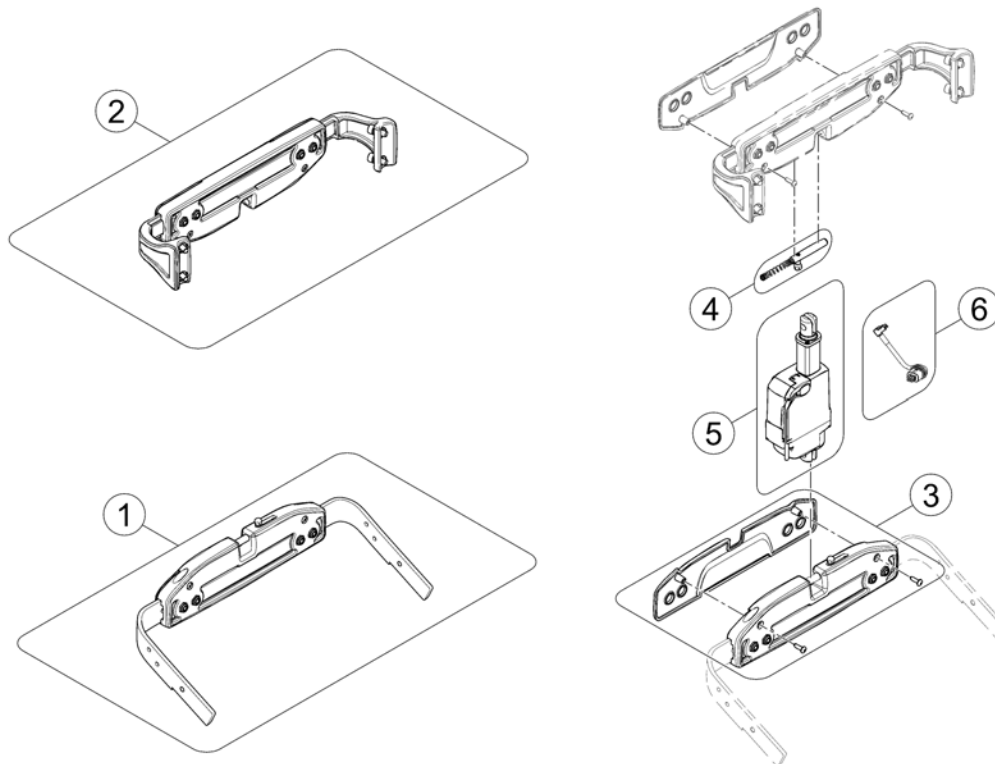

(Back Recliner / Stabilization bracket)

1571097.kno

1	SP1567169	(Actuator bracket (pre set to SW 43cm))	1
2	SP1567168	BRACKET STABILISATOR RYG STORM4 MODULITE	1
3	SP1571702	(Cover)	1
4	SP1571704	(Locking bolt)	1
5	SP1557820	(Actuator)	1
6	SP1572166	(Actuator Cable LA23 ACS2 (~950mm))	1