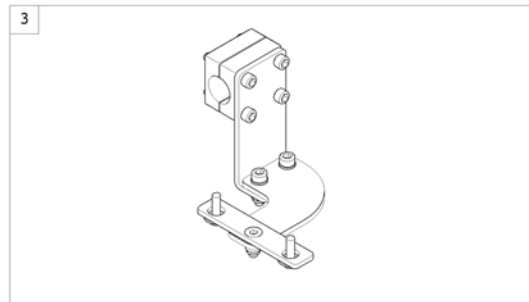

(Remote Dual Control with Brackets)

1574292 iso

1	6001425	(ACS dual control) [1291/1292]	1
2	-	(Remote Bracket Dual Control for Standard-/Contour-/Flex-/Junior-Seat)	1
3	-	(Remote Bracket Dual Control for Modulite Seat)	1