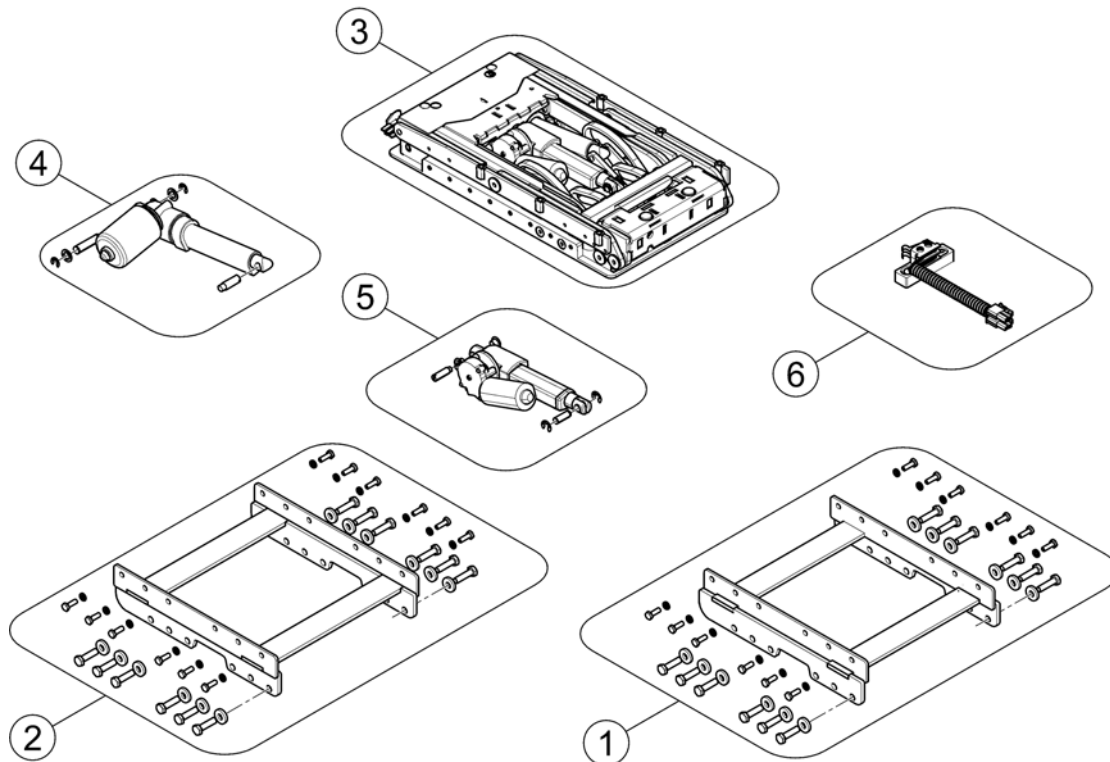

1 SP1563229

(Mounting Rails)

1

1	SP1568426	(Lifter- /Tilt Bracket for wide Base)	1
2	SP1568424	(Lifter- /Tilt Bracket for narrow Base)	1
3	SP1558714	(Tilt unit)	1
4	SP1571809	(Actuator)	1
-	SP1570291	(Adapter Cable)	1

(Lifter)

1577303 iso

-	SP1570291	(Adapter Cable) <i>(2x for wide Base / 1x for Narrow Base)</i>	1
-	SP1576062	(Extension Cable) <i>(only for narrow Base)</i>	1
-	SP1570294	(Extension Cable)	1
-	SP1533561	(Light Cable w. DCI)	1
1	SP1568426	(Lifter- /Tilt Bracket for wide Base)	1
2	SP1568424	(Lifter- /Tilt Bracket for narrow Base)	1
3	SP1558715	SETELØFT MED TILT KPL TDX SP2 LOW-RIDER	1
4	SP1571823	(Lifter actuator)	1
5	SP1571822	(Tilt actuator)	1
6	SP1577762	(Slow-Stop Switchcable with Mounting)	1