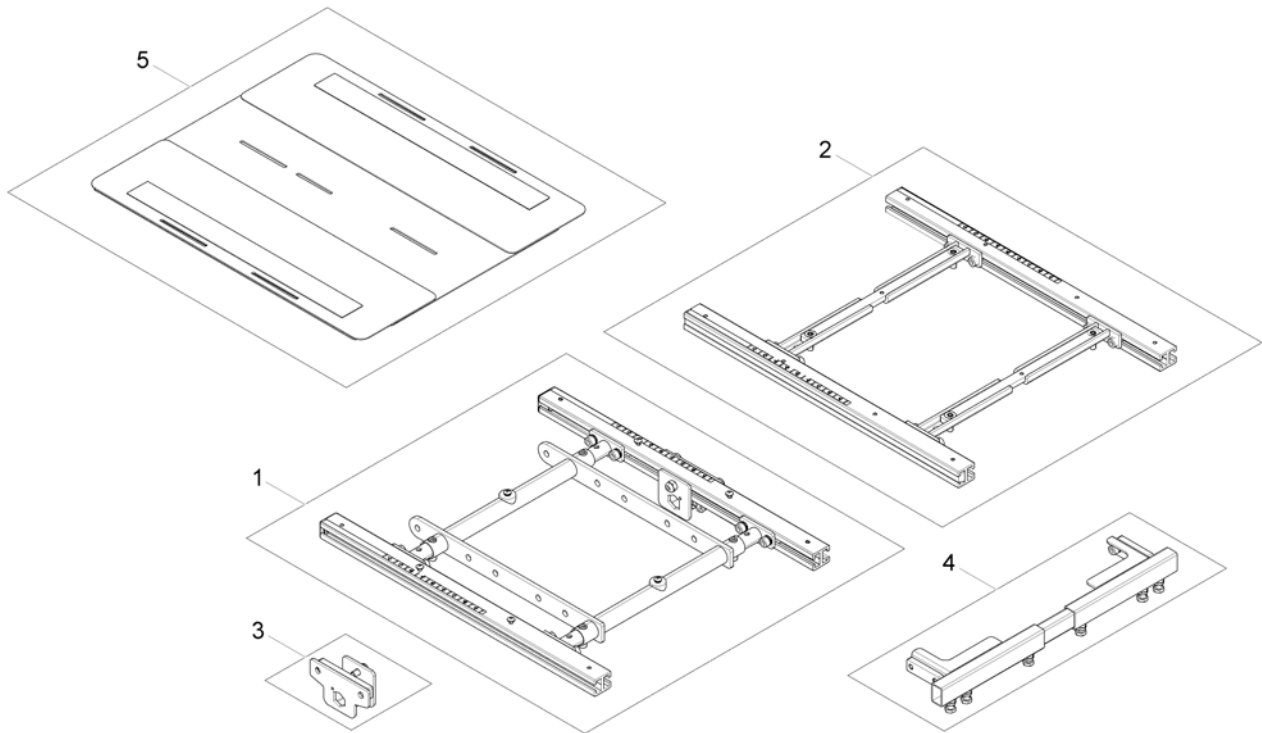

1571064.000

1 SP1571297

(One Piece Seat Plate)

1

(Telescopic Seat Frame and Plate)

1572312 iso

1	-	(Telescopic Seat Frame for Tilt 12° / 20°)	1
2	-	(Telescopic Seat Frame for Tilt 30° / Lifter)	1
3	-	(Armrest bracket)	1
4	-	(Legrest Support)	1
5	-	(Seat Plate)	1

(Telescopic Seat Frame for Tilt 12° / 20°)

1572009 iso

-	SP1588443	(Seat Rails 510mm (2pcs kit))	1
-	SP1588444	(Seat Rails 545mm (2pcs kit))	1
1	SP1572977	(Seatframe 510mm, cpl., pre set up to SW 43cm)	1
2	SP1582216	(Seatframe 545mm, cpl., pre set up to SW 43cm)	1
3	SP1571810	(Sealing strap with plugs)	1
4	SP1571811	(Groove stone with mounting parts)	1
5	SP1554646	(Adjustment Tube)	1