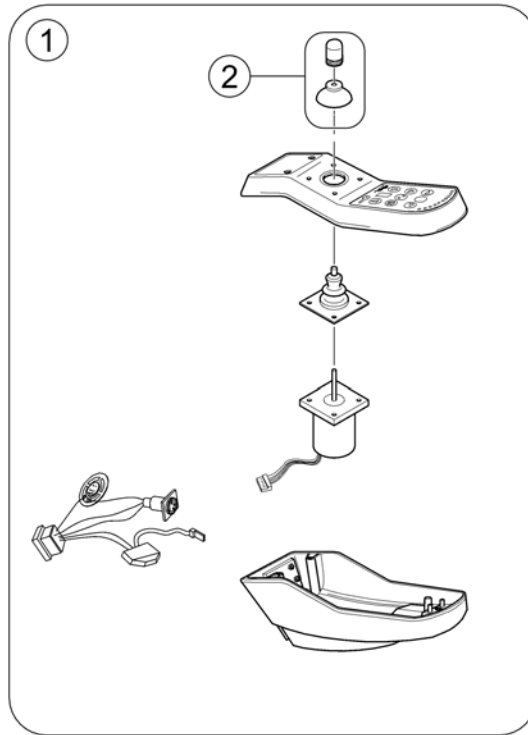

1	1436541	(Remote REM24SD)	1
2	SPZ183229	JOYSTIKK KOMPLETT	1