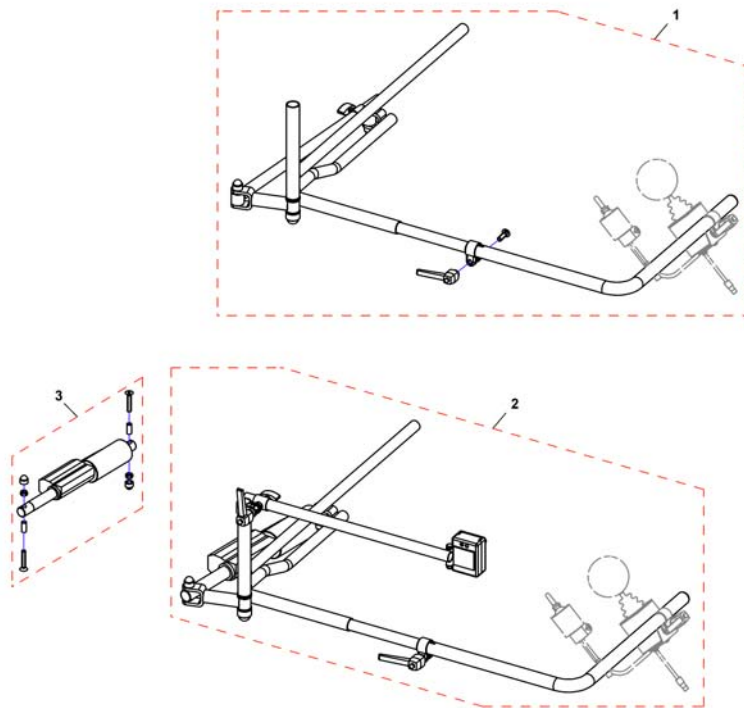

(Framework for chincontrol)

-	Z167994	(CHIN CONTROL SUPPORT . CPL.) <i>Not shown / Nicht abgebildet / Non illustré</i>	1
1	SP1422943	(Framework for chin control, manual, horizontal swing away, LH, cpl.)	1
1	SP1422942	(Framework for chin control, manual, horizontal swing away, RH, cpl.)	1
2	SP1422945	HOLDER HAKEBETJ EL HORIS SVINGAWAY VE KPL <i>incl. Actuator</i>	1
2	SP1422944	(Framework for chin control, powered, horizontal swing away, RH, cpl.) <i>incl. Actuator</i>	1
-	SP1552335	(Hardware, chin control, powered, horizontal swing away, LH) <i>Not shown / Nicht abgebildet / Non illustré</i>	1
-	SP1552336	(Hardware, chin control, powered, horizontal swing away, RH) <i>Not shown / Nicht abgebildet / Non illustré</i>	1
-	SP1422946	(Framework for chincontrol, powered, vertikal swing away) <i>Not shown / Nicht abgebildet / Non illustré</i>	1
3	SP1552337	(Actuator for horizontal swing away chin control, cpl.)	1
3	SP1552418	(Gestell für Kinnbedienung, elektrisch, vertikal abschenkbar) <i>Not shown / Nicht abgebildet / Non illustré</i>	1