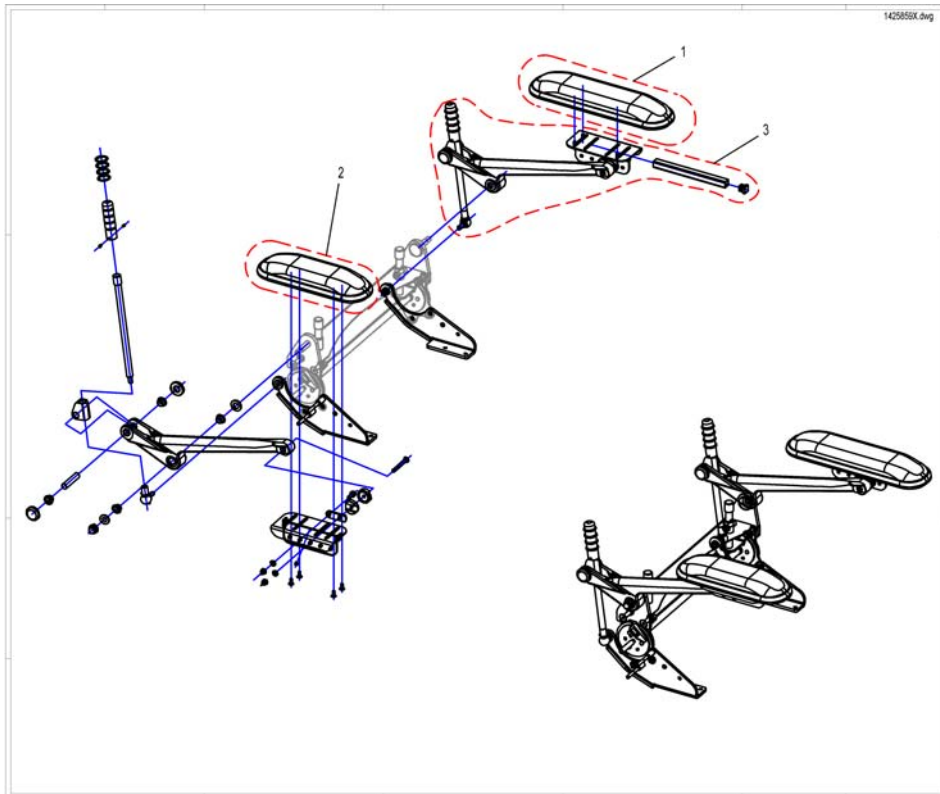

1548568.dwg

1	SP1548568	FESTER OPPFEL ARML SB39 BORA	1
1	SP1548569	FESTER OPPFEL ARML SB44 BORA	1
1	SP1548631	FESTER OPPFEL ARML SB49 BORA	1
2	SP1550410	(Protection cover)	1

(Following armrests)

1	SP1536036	ARMLÉN OPPFELL VE STORM4	1
1	SP1536100	ARMLÉN LANG VE OPPFELLB STORM4	1
2	SP1536035	ARMLÉN OPPFELL HØ STORM4	1
2	SP1536099	ARMLÉN LANG HØ OPPFELLB STORM4	1
3	SP1443004	ARMLÉNSPOLSTER VE STORM STORM TDX BORA	1
3	SP1528846	ARMLÉNSPOLSTER VE LANG STORM TDX BORA	1
4	SP1449043	ARMLÉNSPOLSTER HØ STORM STORM TDX BORA	1
4	SP1528845	ARMLÉNSPOLSTER HØ LANG STORM4 TDX BORA	1
5	SP1535504	(Knurled screw M8x30)	1
6	SP1535244	FESTE ARMLÉN RYGGMONT STORM4	1