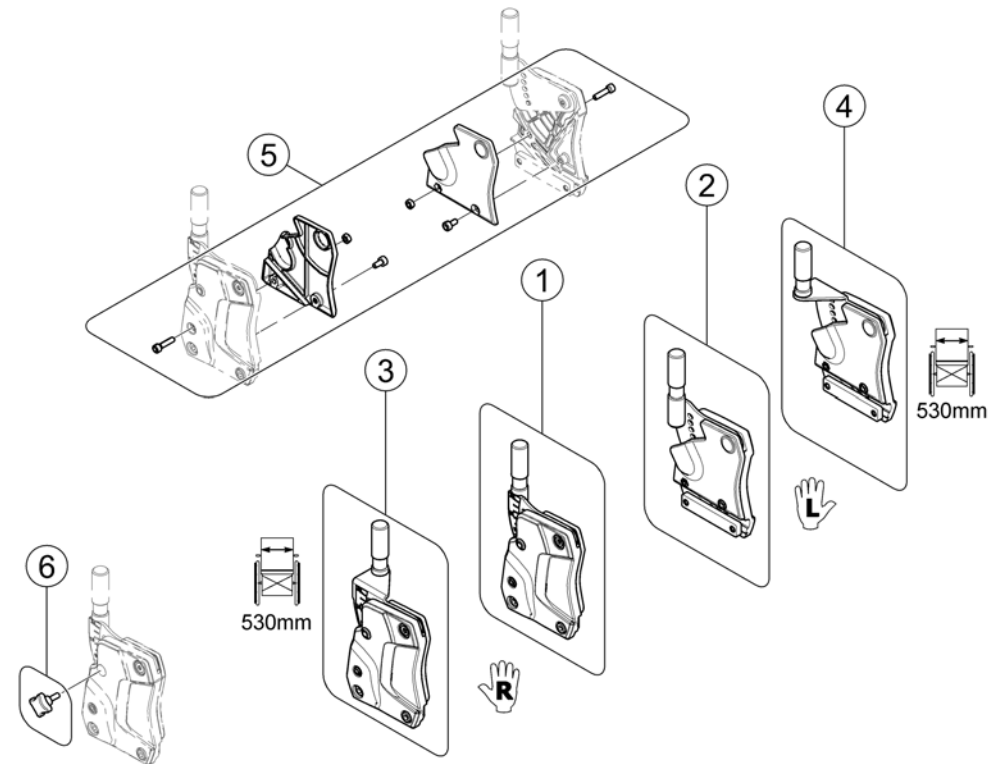

1	SP1567810	(Backrest Frame)	1
2	0021-70002	(Indexable lever 63mm M8x16)	1

(Sling Back, tension adjustable)

1571829.no

1	SP1567529	(Sling Back, tension adjustable & Upholstery, BW 380mm / BH 480mm, cpl.)	1
2	SP1567465	(Sling Back, tension adjustable & upholstery, BW 430mm / BH 480mm, cpl.)	1
3	SP1567530	RYGG VELCRO SB48 RH48 MODULITE	1
4	SP1567531	(Sling Back, tension adjustable & upholstery, BW 530mm / BH 480mm, cpl.)	1
5	SP1567627	(Sling Back, tension adjustable & upholstery, BW 380mm / BH 540mm, cpl.)	1
6	SP1567746	RYGG VELCRO SB43 RH43 MODULITE	1
7	SP1567747	RYGG VELCRO SB48 RH54 MODULITE	1
8	SP1567748	(Sling Back, tension adjustable & upholstery, BW 530mm / BH 540mm, cpl.)	1
9	SP1563563	(Backrest upholstery)	1
10	SP1563653	(Backrest upholstery)	1
11	SP1563654	(Backrest upholstery)	1
12	SP1563655	(Backrest upholstery)	1
13	SP1571492	(Sling back)	1
14	SP1571493	(Sling back)	1
15	SP1571494	(Sling back)	1
16	SP1571510	(Sling back)	1