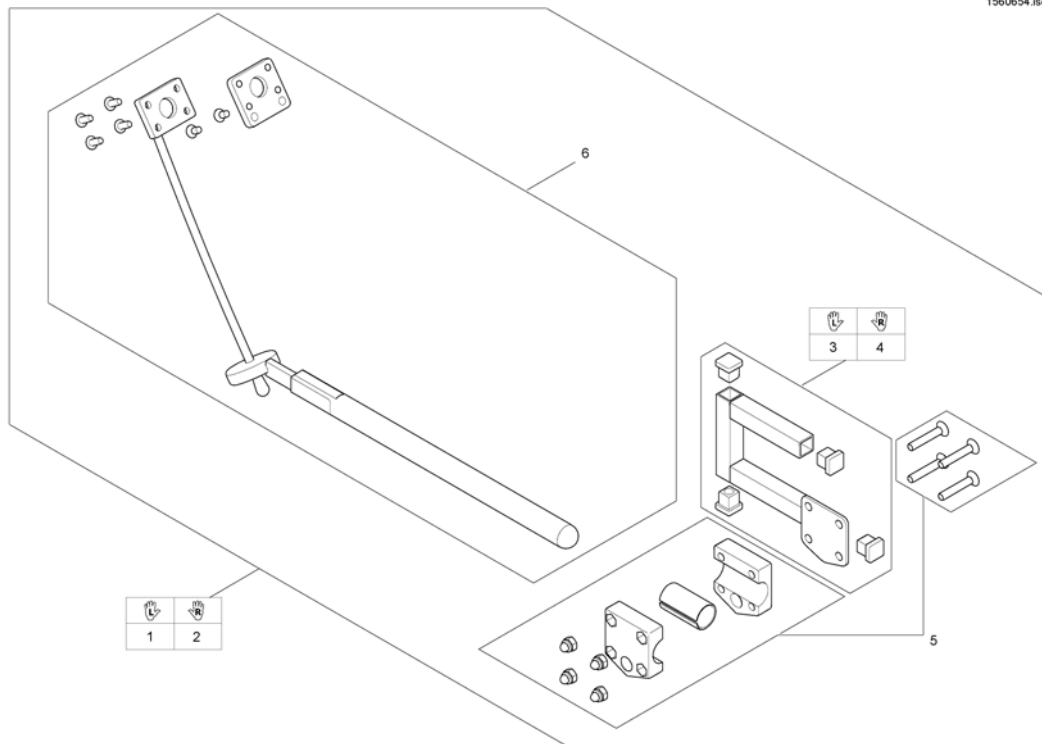

1	SP1505187	(Remote Control G91S) [1615]	1
2	-	(Remote Bracket Standard) [1615+1207/1208]	1

(Remote Bracket Standard)

1560654.iso

1	SP1509718	HOLDER FOR DX-REMG91 VE JUSTERBAR HØYDE/DYBDE	1
2	SP1509690	HOLDER FOR DX-REMG90 HØ JUSTERBAR HØYDE/DYBDE	1
3	SP1509716	(Adapter G91 LH)	1
4	SP1509711	(Adapter G91 RH)	1
5	SP1527503	(Gripper clamp cpl.)	1
6	SP1527504	(Swan neck remote bracket with adapter plate)	1