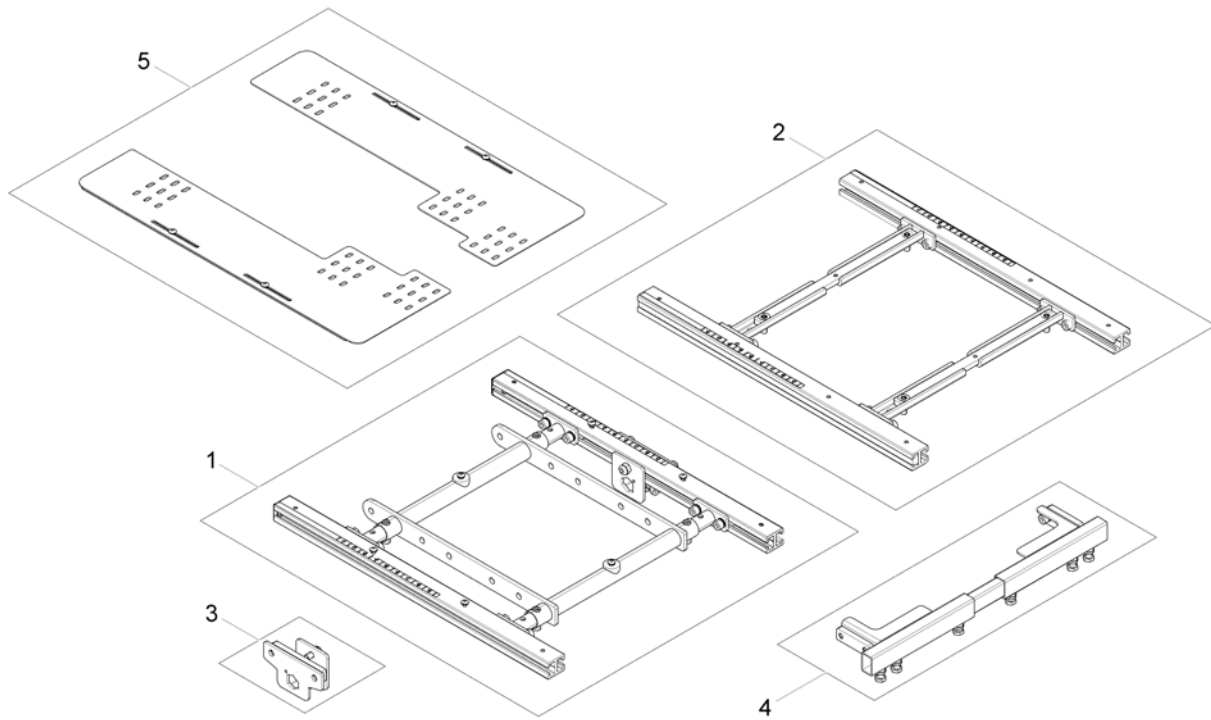

(Telescopic Seat Frame and Universal Adapter)

1581864 iso

1	-	(Telescopic Seat Frame for Tilt 12° / 20°)	1
2	-	(Telescopic Seat Frame for Tilt 30° / Lifter)	1
3	-	(Armrest bracket)	1
4	-	(Legrest Support)	1
5	-	(Adapter Kit for Universal Seat)	1