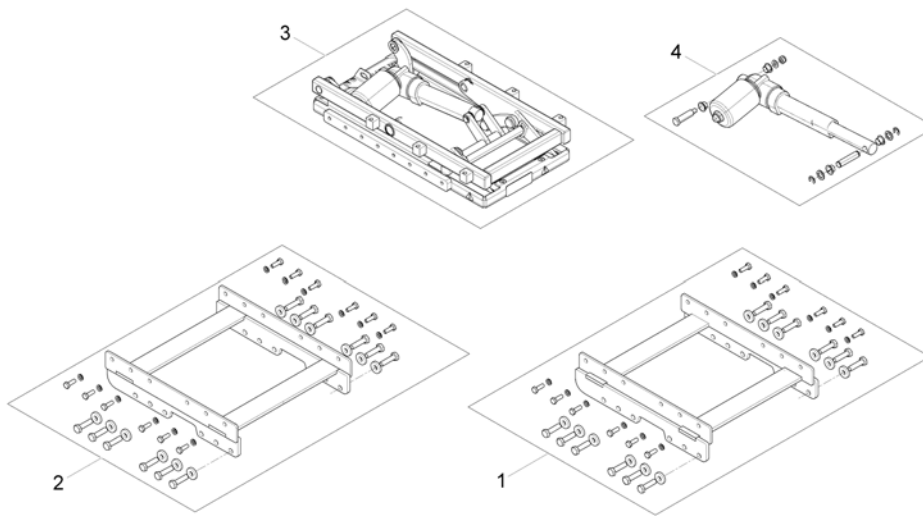

1	SP1568426	(Lifter- /Tilt Bracket for wide Base)	1
2	SP1568424	(Lifter- /Tilt Bracket for narrow Base)	1
3	SP1558714	(Tilt unit)	1
4	SP1571809	(Actuator)	1
-	SP1570291	(Adapter Cable)	1