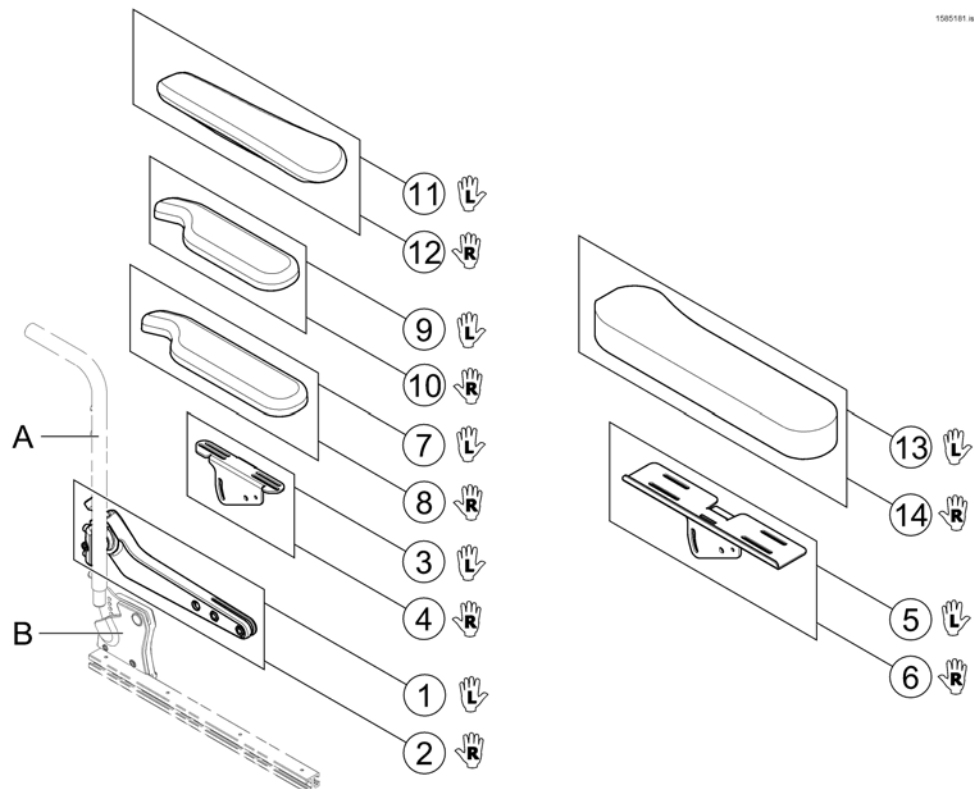

-	-	(Retrofitting the armrests on chairs built before 15-03-27 also requires new Pos. A & B and Sling Back with respective cut-outs!) !!!		0
1	SP1582668	ARMLLEN FLIP UP VE KPL MUDULITE	19.01.2015 →	1
2	SP1582644	ARMLLEN FLIP UP HØ KPL MODULITE	19.01.2015 →	1
3	SP1585412	(Armpad Support (Standard, Extended, Ergonomic), LH)		1
4	SP1585413	(Armpad Support (Standard, Extended, Ergonomic), RH)		1
5	SP1585414	(Armpad Support (Soft), LH)		1
6	SP1585415	(Armpad Support (Soft), RH)		1
7	SP1528846	ARMLENSPOLSTER VE LANG STORM TDX BORA		1
8	SP1528845	ARMLENSPOLSTER HØ LANG STORM4 TDX BORA		1
9	SP1443004	ARMLENSPOLSTER VE STORM STORM TDX BORA		1
10	SP1449043	ARMLENSPOLSTER HØ STORM STORM TDX BORA		1
11	SP1571589	ARMLENSPOLSTER ERGONO VE STORM4 TDX		1
12	SP1571588	ARMLENSPOLSTER ERGONO HØ STORM4 TDX		1
13	SP1585068	(Armpad, Soft, LH)		1
14	SP1585069	(Armpad, Soft, RH)		1