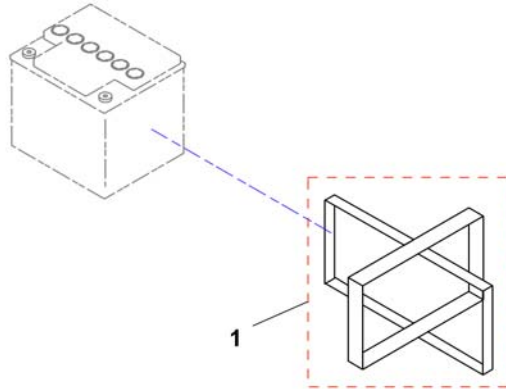

1150940	(Batteryharness for Tilt with Recline and Lighting)	1
GSM63003	KABEL BUS 0,3M ACS,	1
1432561	SIKRINGSHOLDER STORM3 KOMP.M 80A SIKRING	1
1 F384020	MONT SATS BATTERI BOKS,	1
2 SP1527780	BATTERIKABEL TDX	1