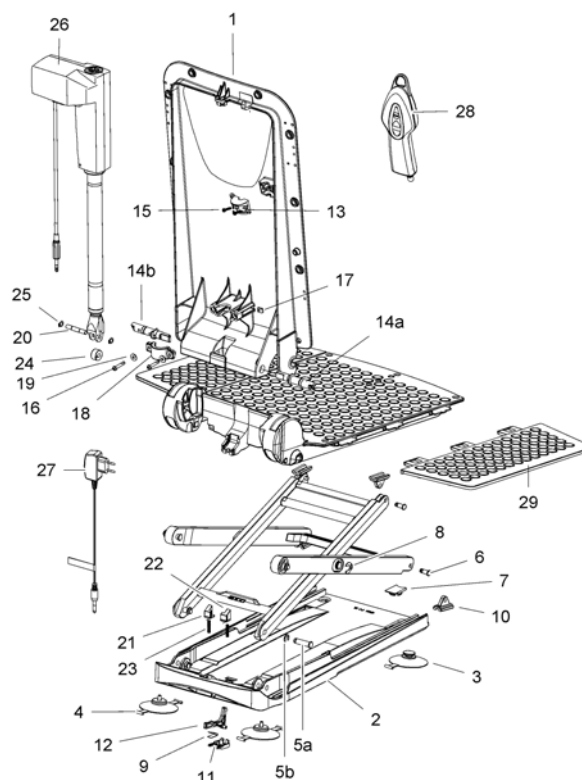

## **TABLE OF CONTENTS**

---

(Spare Parts Orca XL from Mai 2015) .....	5
Reservedeler .....	7
Tilbehør .....	9

**(Spare Parts Orca XL from Mai 2015)**

	1571317	(Instruction manual Aquatec Orca Mai 2015, Orca F June 2015, Orca XL Mai 2015, german)	1
	1574469	(Instruction manual Aquatec Orca Mai 2015, Orca F June 2015, Orca XL Mai 2015, Multi languages)	1
	1471017	(Refresh kit Aquatec Orca - cover set, white)	1
	1470576	RYGGTREKK HVIT ORCA	1
	1470767	DEKKMATTE RYGG OG SETE ORCA KPL BLÅ	1
	16606	DEKKMATTE SETE ORCA HVIT M KLIPS	1
	1470765	(Seat cover Aquatec Orca, blue)	1
	16604	DEKKMATTE RYGG ORCA HVIT M KLIPS	1
	1470766	(Backrest cover Aquatec Orca, blue)	1
1	1563010	(Backrest frame for Aquatec Orca Mai 2015/ Orca F June 2015/ Orca XL Mai 2015)	1
2	1471054	BASE PLATE ORCA XL ORCA XL	1
3	15072	SUGEKOPPER MED UTLØS PAR BELUGA/ELAN/FORTUNA/ORCA	1
4	15071	SUGEKOPPER PAR BELUGA/ ELAN/FORTUNA/ ORCA	1
3+4	15353	(Suction cups for all battery driven bathlifts)	1
5a	1471088	(Bolt steel Aquatec ORCA XL)	1
5b	1471089	(Thrust washer for bolt steel scissors AQUATEC ORCA XL)	1
6	15105	(Bolt for gliding shoe Aquatec Beluga / Elan / Elan 550 / Orca / Orca F / Orca XL)	1
7	15121	LÅS FOR SUGEKOPP RØD BELUGA/ELAN/FORTUNA/ORCA	1
8	15344	(Thrust washer for scissors Aquatec Beluga / Elan / Orca / Orca F / Orca XL)	1
9	15415	FLATFJÆR ORCA	1
10	16446	(Gliding shoe Aquatec Orca / Orca F / Orca XL)	1
11	16448	INNFESTNING LÅSESPERRE ORCA	1
12	16449	LÅSESPERRE ORCA	1
13	16455	KONTAKTHOLDER ORCA	1
14a	1470579	(Bolt right Aquatec Orca / Orca XL)	1
14b	1470580	(Bolt left Aquatec Orca / Orca XL)	1
15	15348	(Screws phone jack, 40x22 Aquatec Orca, Orca F, Orca XL)	1
16	16781	(Lens head screw M5 x 30 Aquatec Orca / Orca F / Orca XL)	1