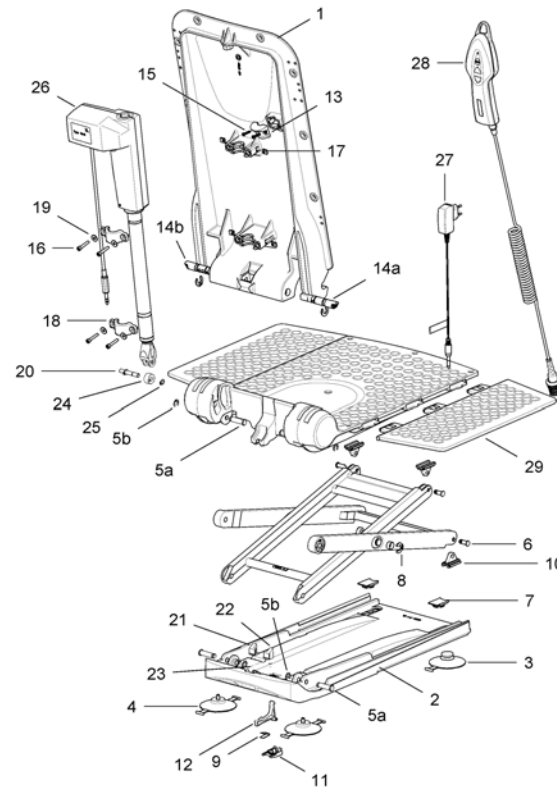

16451	(Instruction manual Aquatec Orca, Orca F, Orca XL, german)	1
	1470706	(Instruction manual Aquatec Orca, Orca F, Orca XL, 8 languages)	1
	1471017	(Refresh kit Aquatec Orca - cover set, white)	1
	15298	(Conversion kit height adapters Aquatec Fortuna / Beluga / Elan / Orca / Orca F / Orca XL)	1
	1470576	RYGGTREKK HVIT ORCA	1
	1470767	DEKKMATTE RYGG OG SETE ORCA KPL BLÅ <i>In Deutschland nicht erhältlich - Not available in Germany</i>	1
27	1471084	LADER ORCA BADEHEIS ORCA 2008-> <i>Not for UK!</i>	1
27	16581	(charger UK Aquatec Orca) <i>Only UK!</i>	1
	16606	DEKKMATTE SETE ORCA HVIT M KLIPS	1
	1470765	(Seat cover Aquatec Orca, blue) <i>In Deutschland nicht erhältlich - Not available in Germany</i>	1
2	1471054	BASE PLATE ORCA XL ORCA XL	1
	16604	DEKKMATTE RYGG ORCA HVIT M KLIPS	1
	1470766	(Backrest cover Aquatec Orca, blue) <i>In Deutschland nicht erhältlich - Not available in Germany</i>	1
3+4	15353	(Suction cups for all battery driven bathlifts)	1
	16240AQT	(Suction cup 130 mm, black for all battery driven bathlifters)	1
3	15072	SUGEKOPPER MED UTLØS PAR BELUGA/ELAN/FORTUNA/ORCA	1
4	15071	SUGEKOPPER PAR BELUGA/ ELAN/FORTUNA/ ORCA	1
5a	1471088	(Bolt steel Aquatec ORCA XL) <i>Additional 4 pcs of item 1471089 needed</i>	1
5b	1471089	(Thrust washer for bolt steel scissors AQUATEC ORCA XL)	1
6	15105	(Bolt for gliding shoe Aquatec Beluga / Elan / Elan 550 / Orca / Orca F / Orca XL)	1
7	15121	LÅS FOR SUGEKOPP RØD BELUGA/ELAN/FORTUNA/ORCA	1
8	15344	(Thrust washer for scissors Aquatec Beluga / Elan / Orca / Orca F / Orca XL)	1
9	15415	FLATFJÆR ORCA	1
10	16446	(Gliding shoe Aquatec Orca / Orca F / Orca XL)	1
11	16448	INNFESTNING LÅSESPERRE ORCA	1