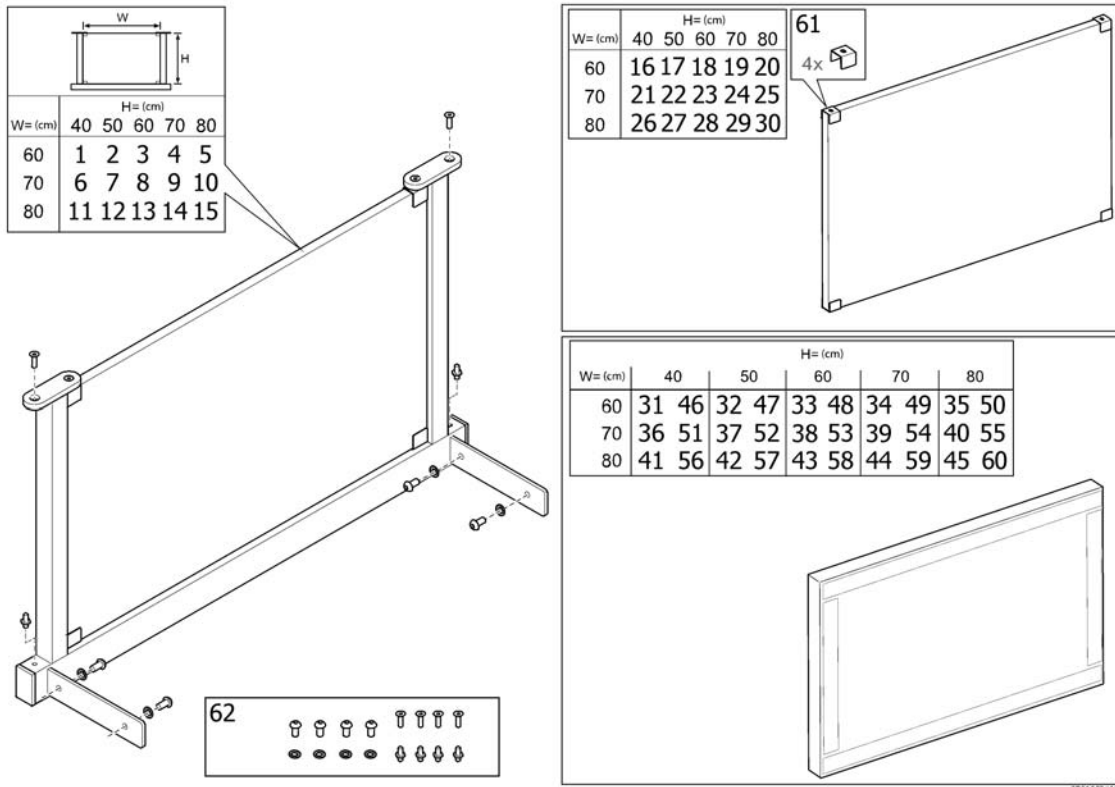

(Bed ends)

1	1553917-6040-S1	ENDEGAVL BØK SCANBETA NG 60 X 40 CM I STK	1
2	1553917-6050-S1	(Bed end 60x50, beech, Scanbeta NG)	1
3	1553917-6060-S1	(Bed end 60x60, beech, Scanbeta NG)	1
4	1553917-6070-S1	(Bed end 60x70, beech, Scanbeta NG)	1
5	1553917-6080-S1	ENDEGAVL SCANE BETA NG 60X80CM BØK	1
6	1553917-7040-S1	ENDEGAVL BØK SCANBETA 70 X 40 CM BETA	1
7	1553917-7050-S1	(Bed end 70x50, beech, Scanbeta NG)	1
8	1553917-7060-S1	(Bed end 70x60, beech, Scanbeta NG)	1
9	1553917-7070-S1	(Bed end 70x70, beech, Scanbeta NG)	1
10	1553917-7080-S1	ENDEGAVL BØK SCANBETA 70 X 80 CM BETA	1
11	1553917-8040-S1	ENDEGAVL BØK SCANBETA NG 80 X 40 CM BETA	1
12	1553917-8050-S1	(Bed end 80x50, beech, Scanbeta NG)	1
13	1553917-8060-S1	SCANBETA NG GAVEL 80X60# BOK,INKL.1ST GAVELBESLAG	1
14	1553917-8070-S1	(Bed end 80x70, beech, Scanbeta NG)	1
15	1553917-8080-S1	ENDEGAVL BØK SCANBETA 80 X 80 CM BETA	1
16	SP1555406-S1	SCANBETA NG GAVL 60X40 MED BESLAG	1
17	SP1557607-S1	(Plate, bed end 60x50, w brackets, ScanBetaNG)	1
18	SP1557608-S1	(Plate, bed end 60x60, w brackets, ScanBetaNG)	1
19	SP1557609-S1	(Plate, bed end 60x70, w brackets, ScanBetaNG)	1
20	SP1555537-S1	(Plate, bed end 60x80, w brackets, ScanBetaNG)	1
21	SP1544531-S1	(Plate, bed end 70x40, w brackets, ScanBetaNG)	1
22	SP1557617-S1	(Plate, bed end 70x50, w brackets, ScanBetaNG)	1
23	SP1557618-S1	(Plate, bed end 70x60, w brackets, ScanBetaNG)	1
24	SP1557619-S1	(Plate, bed end 70x70, w brackets, ScanBetaNG)	1
25	SP1555520-S1	(Plate, bed end 70x80, w brackets, ScanBetaNG)	1
26	SP1555407-S1	(Plate, bed end 80x40, w brackets, ScanBetaNG)	1
27	SP1557621-S1	(Plate, bed end 80x50, w brackets, ScanBetaNG)	1
28	SP1557622-S1	(Plate, bed end 80x60, w brackets, ScanBetaNG)	1
29	SP1557623-S1	(Plate, bed end 80x70, w brackets, ScanBetaNG)	1
30	SP1555427-S1	(Plate, bed end 80x80, w brackets, ScanBetaNG)	1
31	1531285-6040-1	POLSTER ENDEGAVL 1 STK 60X40CM SCANBETA NG BOM	1