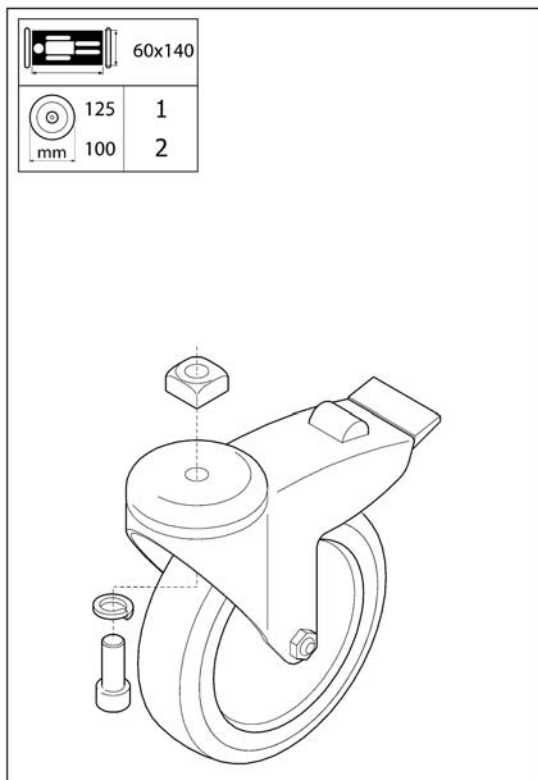

(Castors)

1	SP021944	(CASTOR 125MM, WITH BRAKE)	01.05.2013 →	1
2	SP1434018	(CASTOR 100MM, WITH BRAKE)	→ 01.05.2013	1
3	SP015111	HJULKIT SB750	01.05.2013 →	1
4	SP1441285	(Castor 100mm w. brake)	→ 01.05.2013	1