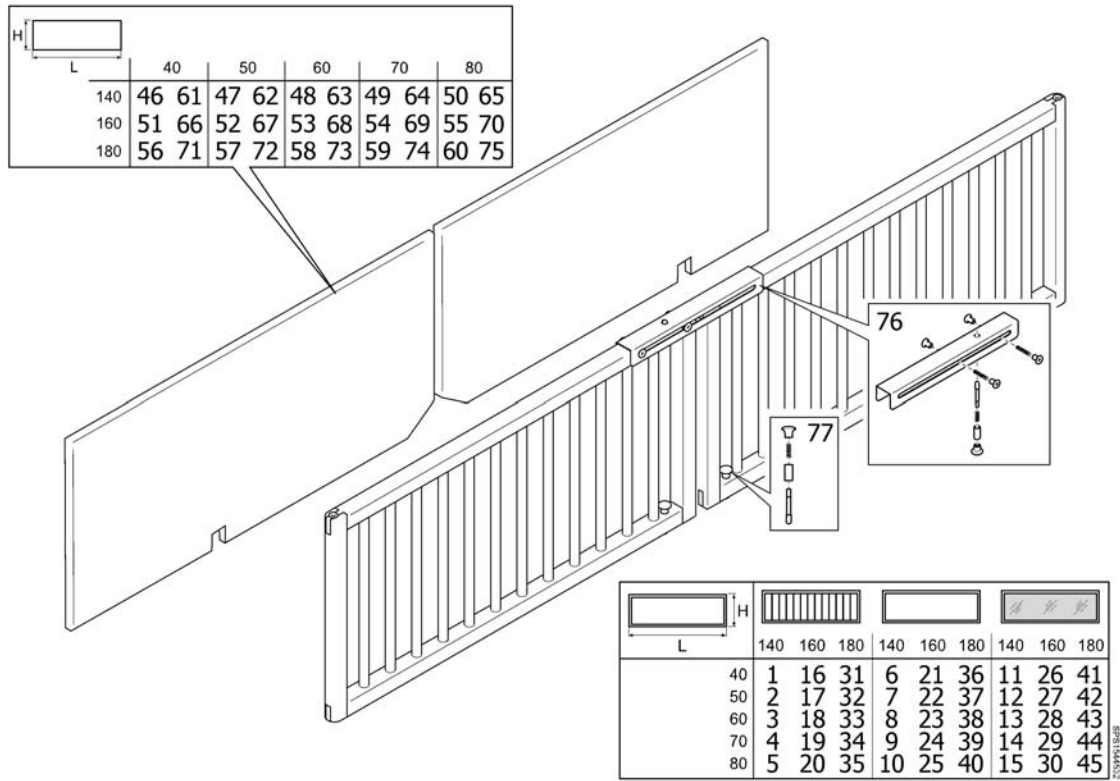

(Bed side, doors, bars, beech)

1	1553928-14040-S1	SIDEDØR SCANBETA NG SPRINKEL 140X40 BØK 1 S.	1
2	1553928-14050-S1	(Side rail 140x50, doors, beech)	1
3	1553928-14060-S1	(Side rail 140x60, doors, beech)	1
4	1553928-14070-S1	(Side rail 140x70, doors, beech)	1
50	1531600-14080-1	POLSTER GRIND NEDFELLBAR 140X80 SCANBETA NG BOM	0
5	1553928-14080-S1	SIDEDØR SCANBETA NG SPRINKEL 140X80 BØK 1 S.	1
6	1557830-14040-S1	(Side rail 140x40, doors, beech veneer)	1
7	1557830-14050-S1	(Side rail 140x50, doors, beech veneer)	1
8	1557830-14060-S1	(Side rail 140x60, doors, beech veneer)	1
9	1557830-14070-S1	(Side rail 140x70, doors, beech veneer)	1
10	1557830-14080-S1	(Side rail 140x80, doors, beech veneer)	1
11	1557831-14040-S1	SIDEDØRER 1 SIDE 140X40 PLEXI SCANBETA NG	1
12	1557831-14050-S1	(Side rail 140x50, doors, perspex beech)	1
13	1557831-14060-S1	(Side rail 140x60, doors, perspex beech)	1
14	1557831-14070-S1	(Side rail 140x70, doors, perspex beech)	1
15	1557831-14080-S1	SIDEDØRER 1 SIDE 140X80 PLEXI SCANBETA NG	1
16	1553928-16040-S1	SIDEDØRER SPRINKEL BETA BETA SPRINKL 40x160 BØK	1
17	1553928-16050-S1	(Side rail 160x50, doors, beech)	1
18	1553928-16060-S1	(Side rail 160x60, doors, beech)	1
19	1553928-16070-S1	(Side rail 160x70, doors, beech)	1
20	1553928-16080-S1	SIDEDØRER SPRINKEL BETA BETA SPRINKL 80x160 BØK	1
21	1557830-16040-S1	(Side rail 160x40, doors, beech veneer)	1
22	1557830-16050-S1	(Side rail 160x50, doors, beech veneer)	1
23	1557830-16060-S1	(Side rail 160x60, doors, beech veneer)	1
24	1557830-16070-S1	(Side rail 160x70, doors, beech veneer)	1
25	1557830-16080-S1	(Side rail 160x80, doors, beech veneer)	1
26	1557831-16040-S1	SIDEDØRER 1 SIDE 160X40 PLEXI SCANBETA NG	1
27	1557831-16050-S1	(Side rail 160x50, doors, perspex beech)	1
28	1557831-16060-S1	(Side rail 160x60, doors, perspex beech)	1
29	1557831-16070-S1	(Side rail 160x70, doors, perspex beech)	1
30	1557831-16080-S1	SIDEDØRER 1 SIDE 160X80 PLEXI SCANBETA NG	1