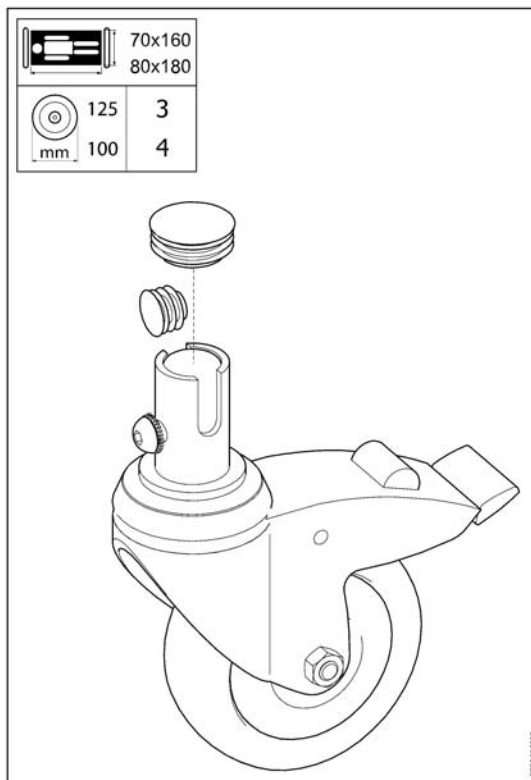

(Castors)

1	SP021944	(CASTOR 125MM, WITH BRAKE)	01.05.2013 →	1
2	SP1434018	(CASTOR 100MM, WITH BRAKE)	→ 01.05.2013	1
3	SP015111	HJULKIT SB750	01.05.2013 →	1
4	SP1441285	(Castor 100mm w. brake)	→ 01.05.2013	1