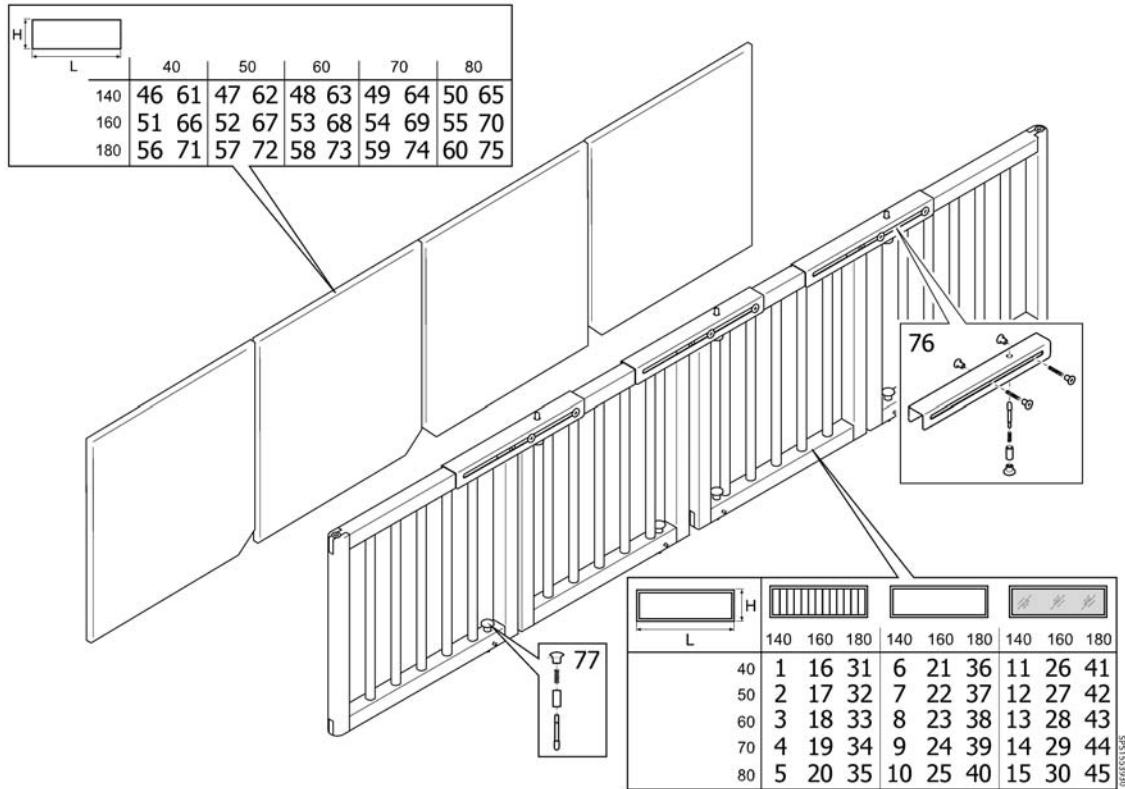

(Bed side, foldable doors, bars, beech)

1	1553945-14040-S1	SIDEDØR FOLDBAR 140X40 BØK SPRINKEL SCANBETA NG	1
2	1553945-14050-S1	(Side rail 140x50, doors foldable, beech)	1
3	1553945-14060-S1	(Side rail 140x60, doors foldable, beech)	1
4	1553945-14070-S1	(Side rail 140x70, doors foldable, beech)	1
5	1553945-14080-S1	SIDEDØR FOLDBAR 140X80 SPRINKEL SCANBETA NG	1
6	1557832-14040-S1	(Side rail 140x40, doors foldable, beech veneer)	1
7	1557832-14050-S1	(Side rail 140x50, doors foldable, beech veneer)	1
8	1557832-14060-S1	(Side rail 140x60, doors foldable, beech veneer)	1
9	1557832-14070-S1	(Side rail 140x70, doors foldable, beech veneer)	1
10	1557832-14080-S1	(Side rail 140x80, doors foldable, beech veneer)	1
11	1557833-14040-S1	SIDEDØR FOLDBAR 140X40 PLEXI SCANBETA NG	1
12	1557833-14050-S1	(Side rail 140x50, doors foldable, perspex beech)	1
13	1557833-14060-S1	(Side rail 140x60, doors foldable, perspex beech)	1
14	1557833-14070-S1	(Side rail 140x70, doors foldable, perspex beech)	1
15	1557833-14080-S1	SIDEDØR FOLDBAR 140X80 PLEXI SCANBETA NG	1
16	1553945-16040-S1	SIDEDØR FOLDBAR SPRINKEL 160X40 SCANBETA NGBØK	1
17	1553945-16050-S1	(Side rail 160x50, doors foldable, beech)	1
18	1553945-16060-S1	(Side rail 160x60, doors foldable, beech)	1
19	1553945-16070-S1	(Side rail 160x70, doors foldable, beech)	1
20	1553945-16080-S1	SIDEDØR FOLDBAR 160X80 SPRINKEL SCANBETA NG	1
21	1557832-16040-S1	(Side rail 160x40, doors foldable, beech veneer)	1
22	1557832-16050-S1	(Side rail 160x50, doors foldable, beech veneer)	1
23	1557832-16060-S1	(Side rail 160x60, doors foldable, beech veneer)	1
24	1557832-16070-S1	(Side rail 160x70, doors foldable, beech veneer)	1
25	1557832-16080-S1	(Side rail 160x80, doors foldable, beech veneer)	1
26	1557833-16040-S1	SIDEDØR FOLDBAR 160X40 PLEXI SCANBETA NG	1
27	1557833-16050-S1	(Side rail 160x50, doors foldable, perspex beech)	1
28	1557833-16060-S1	(Side rail 160x60, doors foldable, perspex beech)	1
29	1557833-16070-S1	(Side rail 160x70, doors foldable, perspex beech)	1
30	1557833-16080-S1	SIDEDØR FOLDBAR 160X80 PLEXI SCANBETA NG	1
31	1553945-18040-S1	SIDEDØR SPRINKEL FOLDBAR SCANBETA NG 40X180 CM	1