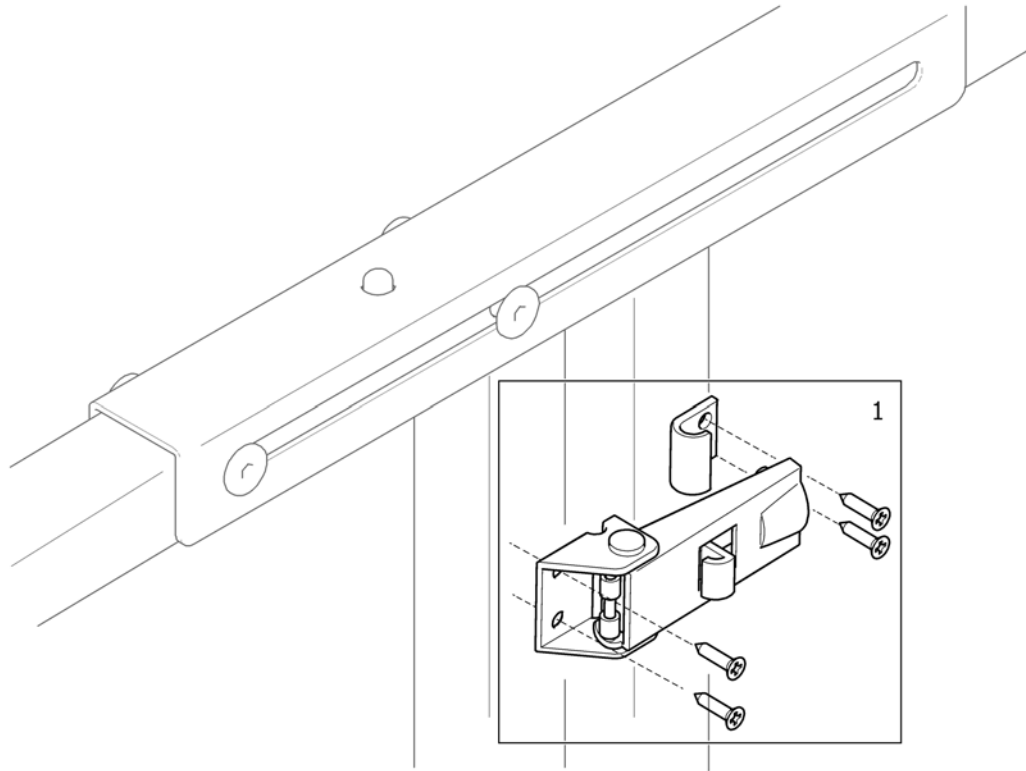

SP1550385

1 SP1550385

SIKKERHETSLÅS M/HAKE, SCANBETA NG

1