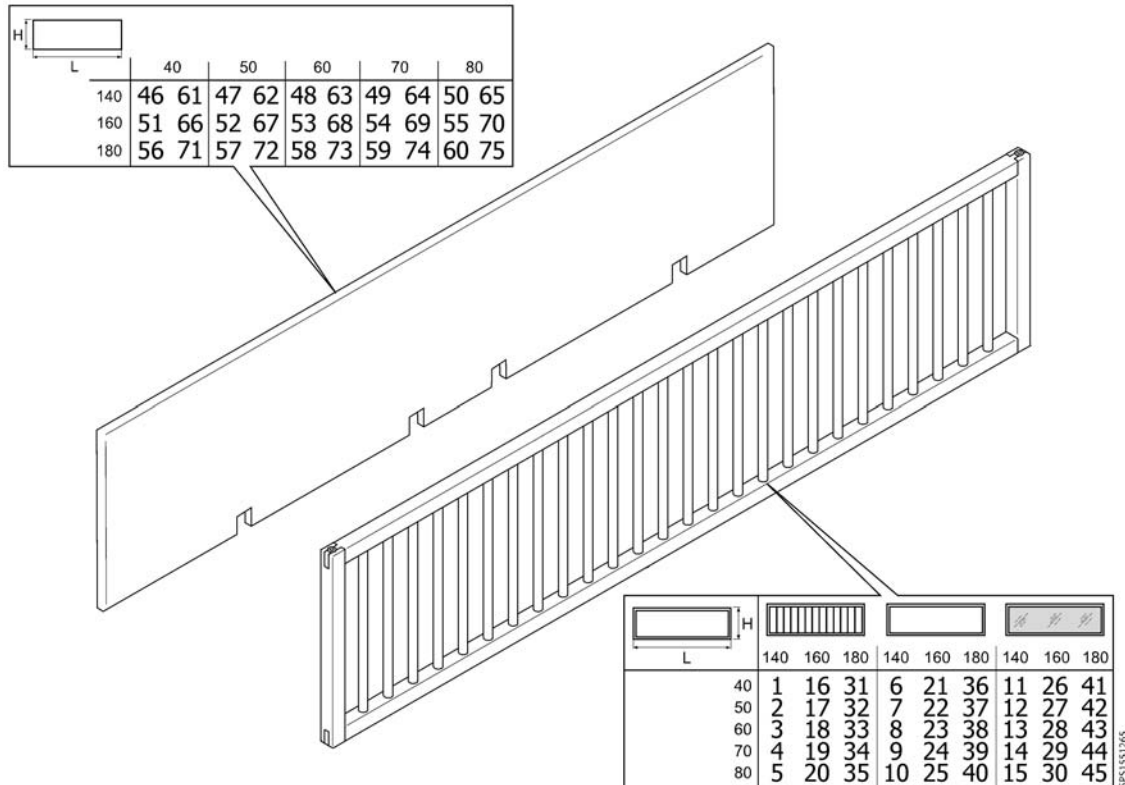

(Bed side, fixed, bars, beech)

1	1553978-14040-01	SIDGRIND FAST S.140X40 SPRINKEL SCANBETA NG	1
2	1553978-14050-01	(Side rail 140x50, fixed, beech)	1
3	1553978-14060-01	(Side rail 140x60, fixed, beech)	1
4	1553978-14070-01	(Side rail 140x70, fixed, beech)	1
5	1553978-14080-01	SIDGRIND FAST S. 140X80 CM SPRINKEL SCANBETA NG	1
6	1557826-14040-01	(Side rail 140x40, fixed, beech veneer)	1
7	1557826-14050-01	(Side rail 140x50, fixed, beech veneer)	1
8	1557826-14060-01	(Side rail 140x60, fixed, beech veneer)	1
9	1557826-14070-01	(Side rail 140x70, fixed, beech veneer)	1
10	1557826-14080-01	(Side rail 140x80, fixed, beech veneer)	1
11	1557827-14040-01	SIDGRIND FAST PLEXI 140X40 SCANBETA NG	1
12	1557827-14050-01	(Side rail 140x50, fixed, perspex beech)	1
13	1557827-14060-01	(Side rail 140x60, fixed, perspex beech)	1
14	1557827-14070-01	(Side rail 140x70, fixed, perspex beech)	1
15	1557827-14080-01	(Side rail 140x80, fixed, perspex beech)	1
16	1553978-16040-01	SIDGRIND FAST SPRINKEL 40X160 BØK SCANBETA NG	1
17	1553978-16050-01	(Side rail 160x50, fixed, beech)	1
18	1553978-16060-01	(Side rail 160x60, fixed, beech)	1
19	1553978-16070-01	(Side rail 160x70, fixed, beech)	1
20	1553978-16080-01	SIDGRIND FAST S.160X80 SPRINKEL SCANBETA NG	1
21	1557826-16040-01	(Side rail 160x40, fixed, beech veneer)	1
22	1557826-16050-01	(Side rail 160x50, fixed, beech veneer)	1
23	1557826-16060-01	(Side rail 160x60, fixed, beech veneer)	1
24	1557826-16070-01	(Side rail 160x70, fixed, beech veneer)	1
25	1557826-16080-01	(Side rail 160x80, fixed, beech veneer)	1
26	1557827-16040-01	SIDGRIND FAST 40X160 PLEXIGLASS SCANBETA NG	1
27	1557827-16050-01	(Side rail 160x50, fixed, perspex beech)	1
28	1557827-16060-01	(Side rail 160x60, fixed, perspex beech)	1
29	1557827-16070-01	(Side rail 160x70, fixed, perspex beech)	1
30	1557827-16080-01	SIDEDØR FAST PLEXI 160X80 SCANBETA NG	1
31	1553978-18040-01	SIDGRIND FAST 40X180 BETA SPRINKL 40x180 BØK	1