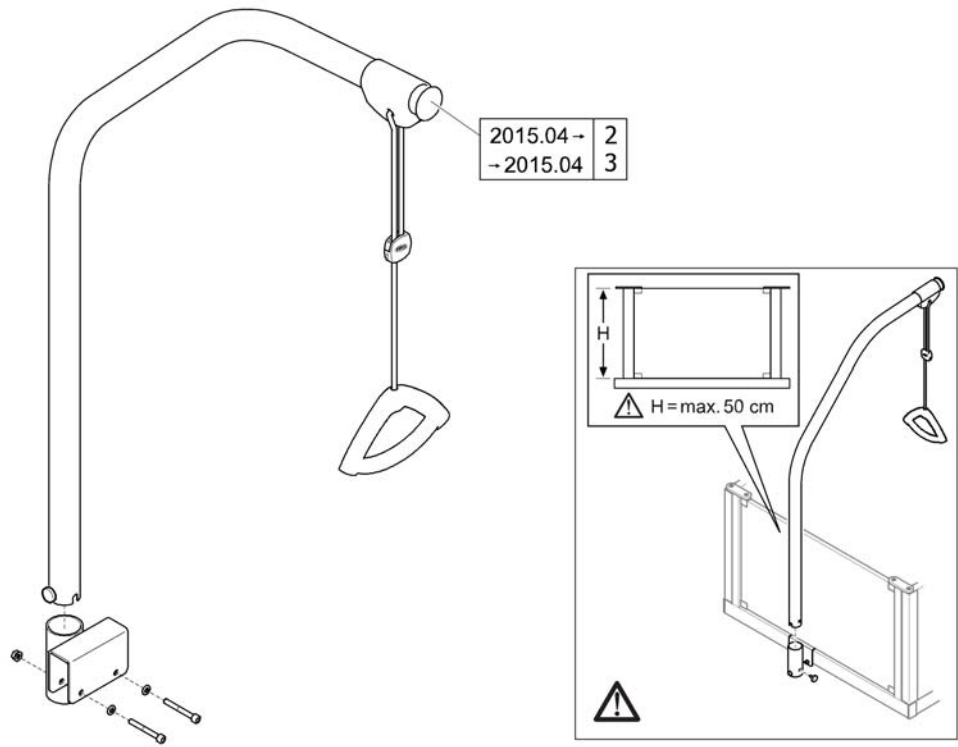

(Lifting pole)

1

1	1557793-1013	LØFTEBØYLE INK. BESLAG SCANBETA NG	1
2	SP317836	(Cap 33mm, lifting pole)	1
3	SP1574796	(Cap 30mm, lifting pole)	1