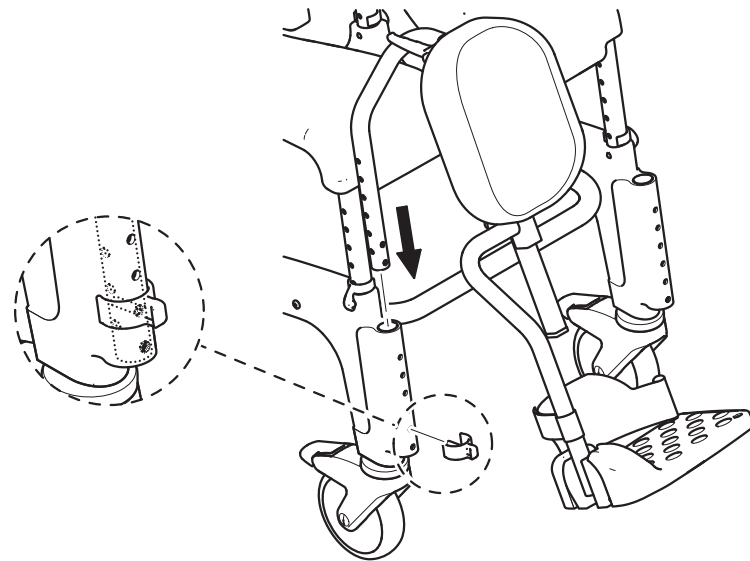

Aquatec® Ocean Accessory
 Calf- and amputee support /
 Calfsupport with foot support
 Ocean (XL) / Ocean Ergo (XL)
 Ocean VIP / Ocean VIP Ergo
 Ocean Dual VIP / Ocean Dual VIP Ergo
 Ocean E-VIP

AP1643543: A + B + C
 AP1643572: A + B + C 
 AP1643573: A + B
 AP1643574: A + B 

1. (2.)

2. (1.)

3.

Ocean (XL) / Ocean VIP /
 Ocean Dual VIP / Ocean E-VIP

Ocean Ergo (XL) / Ocean VIP Ergo
 Ocean Dual VIP Ergo

Invacare GmbH
 Am Achener Hof 8
 D-88316 Isny
 Germany

AQUATEC®