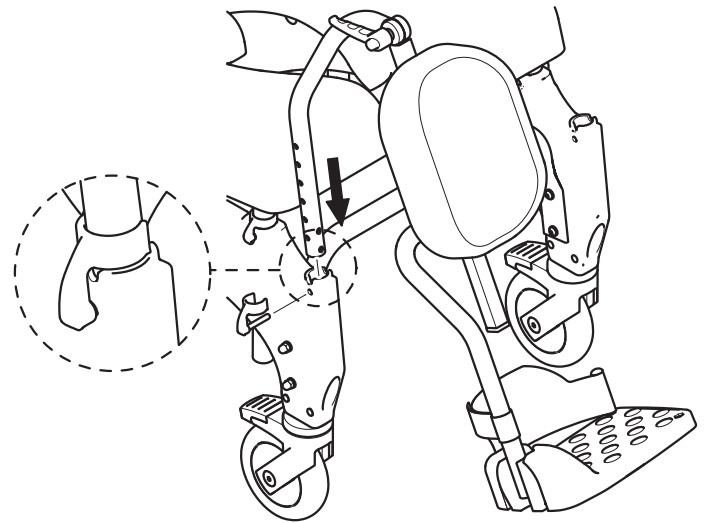

Aquatec® Ocean Accessory
 Calf- and amputee support /
 Calfsupport with foot support
 Ocean (XL) / Ocean Ergo (XL)
 Ocean VIP / Ocean VIP Ergo
 Ocean Dual VIP / Ocean Dual VIP Ergo
 Ocean E-VIP

AP1643543: A + B + C
 AP1643572: A + B + C 
 AP1643573: A + B
 AP1643574: A + B 

1. (2.)

2. (1.)

3.

Ocean (XL) / Ocean VIP /
 Ocean Dual VIP / Ocean E-VIP

Ocean Ergo (XL) / Ocean VIP Ergo
 Ocean Dual VIP Ergo

Invacare GmbH
 Am Achener Hof 8
 D-88316 Isny
 Germany

AQUATEC®