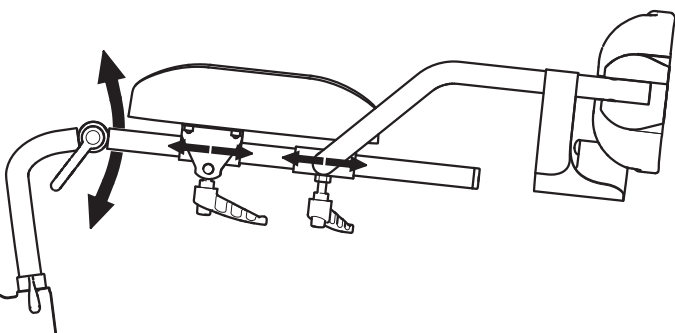

Aquatec® Ocean Accessory
 Calf- and amputee support /
 Calfsupport with foot support
 Ocean (XL) / Ocean Ergo (XL)
 Ocean VIP / Ocean VIP Ergo
 Ocean Dual VIP / Ocean Dual VIP Ergo
 Ocean E-VIP

AP1643543: A + B + C
 AP1643572: A + B + C 
 AP1643573: A + B
 AP1643574: A + B 

1. (2.)

2. (1.)

3.

Ocean (XL) / Ocean VIP /
 Ocean Dual VIP / Ocean E-VIP

Ocean Ergo (XL) / Ocean VIP Ergo
 Ocean Dual VIP Ergo

Invacare GmbH
 Am Achener Hof 8
 D-88316 Isny
 Germany

AQUATEC®