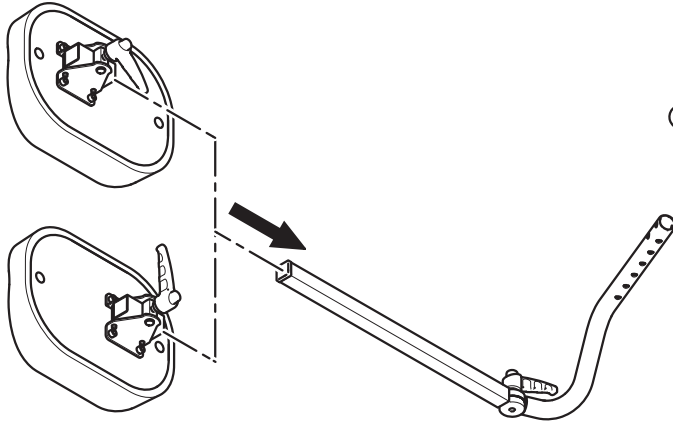

Aquatec® Ocean Accessory
Calf- and amputee support /
Calfsupport with foot support
Ocean (XL) / Ocean Ergo (XL)
Ocean VIP / Ocean VIP Ergo
Ocean Dual VIP / Ocean Dual VIP Ergo
Ocean E-VIP

AP1643543: A + B + C
AP1643572: A + B + C
AP1643573: A + B
AP1643574: A + B

1. (2.)

2. (1.)