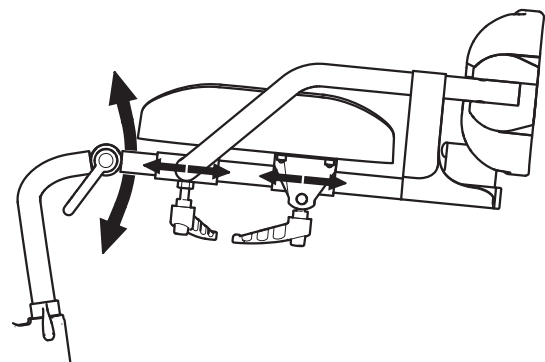

3.

Ocean (XL) / Ocean VIP /
Ocean Dual VIP / Ocean E-VIP

Ocean Ergo (XL) / Ocean VIP Ergo
Ocean Dual VIP Ergo