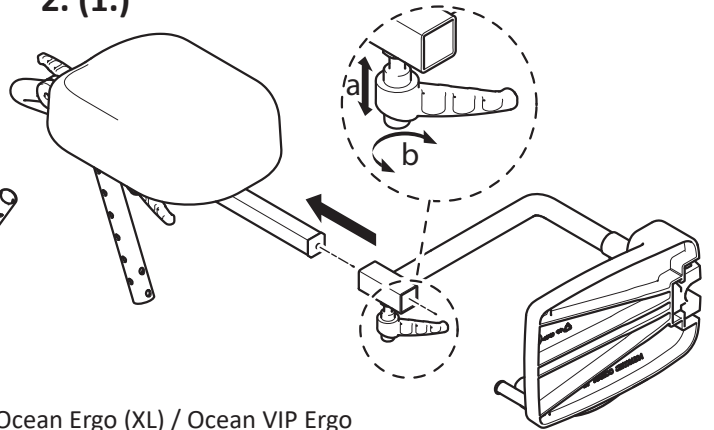

Aquatec® Ocean Accessory
Calf- and amputee support /
Calfsupport with foot support
Ocean (XL) / Ocean Ergo (XL)
Ocean VIP / Ocean VIP Ergo
Ocean Dual VIP / Ocean Dual VIP Ergo
Ocean E-VIP

AP1643543: A + B + C
AP1643572: A + B + C
AP1643573: A + B
AP1643574: A + B

1. (2.)

2. (1.)

3.

Ocean (XL) / Ocean VIP /
Ocean Dual VIP / Ocean E-VIP

Ocean Ergo (XL) / Ocean VIP Ergo
Ocean Dual VIP Ergo

Invacare GmbH
Am Achener Hof 8
D-88316 Isny
Germany

AQUATEC®