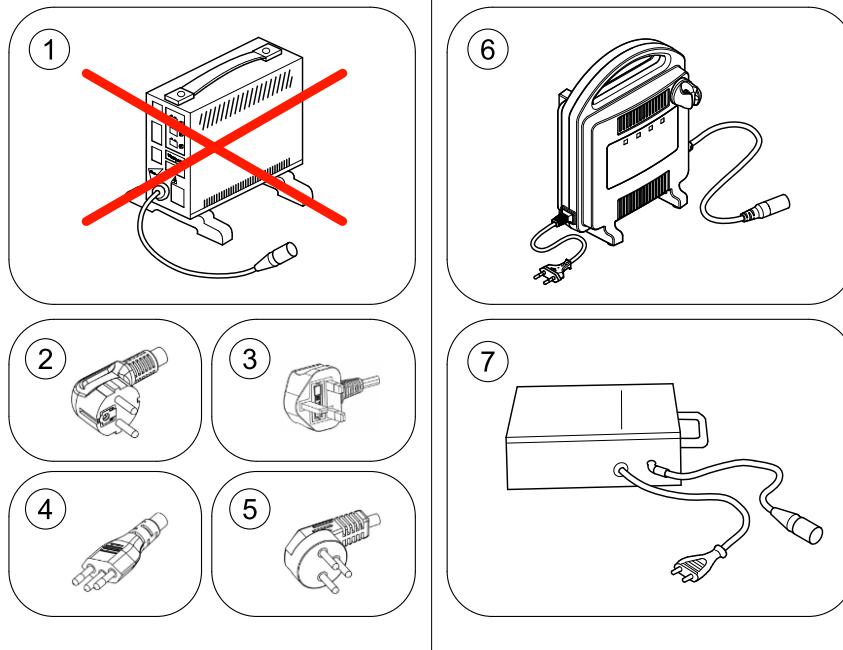

(Chargers)

1640673.iso

1	-	(No longer available.)	1
2	P21079	Power Cord - EU PlugScooter	1
3	P21080	(Power Cord - UK Plug (IEC 60320-C13 / BS 1363 Type G))	1
4	1443841	(Power Cord - Swiss Plug (IEC 60320-C13 / SEV 1011 Type J))	1
5	SP1553849	(Power Cord - Israel Plug (IEC 60320-C13 / SI 32 Type H))	1
6	SP1606541	LADER OPTICHARGE COMET ALPINE+ [1343]	1
6	SP1606543	(Charger OptiCharge 8A - UK Plug) [1343]	1
6	SP1606544	LADER OPTICHARGE 10A OPTICHARGE [1313]	1
6	SP1606545	(Charger OptiCharge 10A - UK-Plug) [1313]	1
7	5813987	LADER 8A COMET ALPINE+ [1388]	1