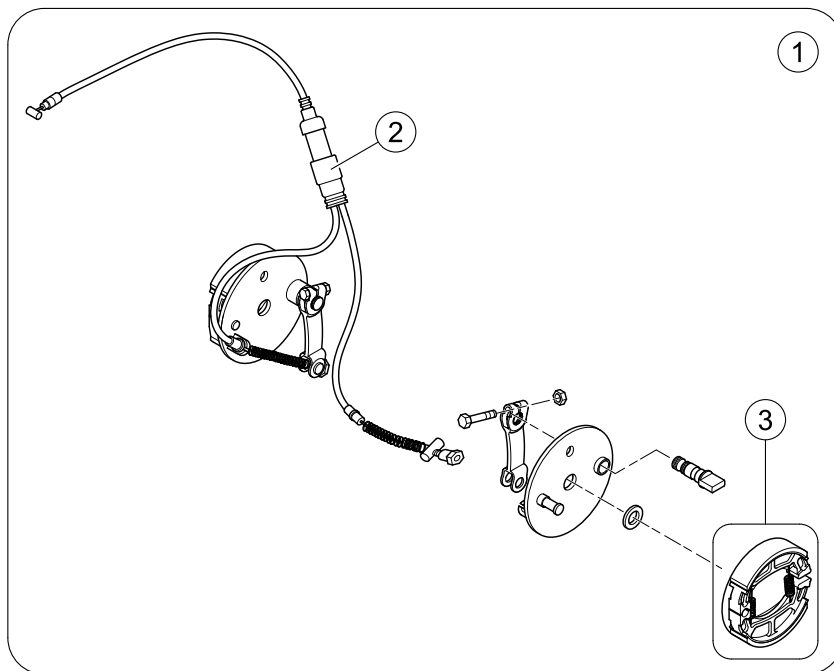

(Brake assembly)

1638922 iso

1	SP1636873	BREMS COMETCOMET ALPINE+	1
2	SP1608231	BREMSEWIRECOMET ALPINE+	1
3	SP1518418	BREMSESKOCOMET ALPINE+	1