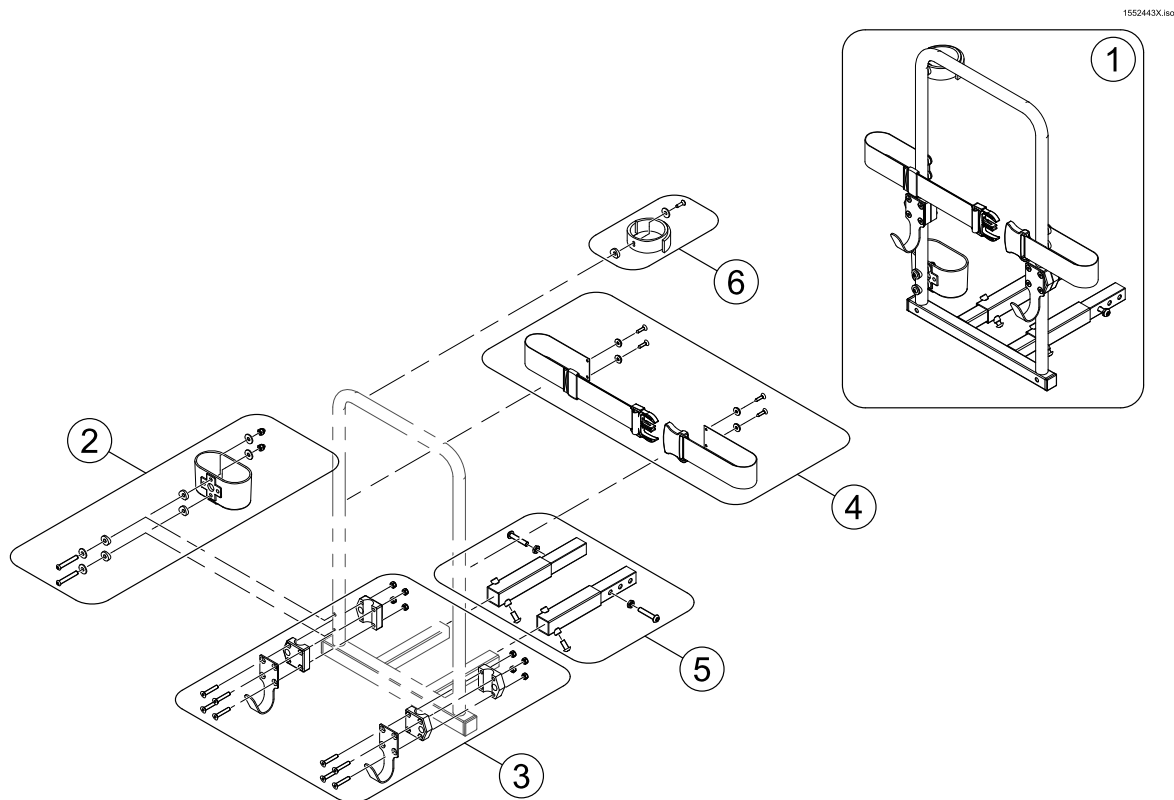

(Rollator bracket)

1	SP1553851	RULLATORHOLDER COMET UNI HVIS HD HUSK SP1552594	1
2	SP1560465	KRYKKEHOLDER KUN SKÅL COMET	1
3	SP1553890	KROK HOLDER RULLATORCOMET ALPINE+	1
4	SP1553891	(Belt, cpl.)	1
5	SP1552594	FORLENGER FESTE KRYKKEH COMET <i>only needed for Orion & Comet</i>	1
6	SP1640107	REM KRYKKEHOLDERCOMET ALPINE+	1