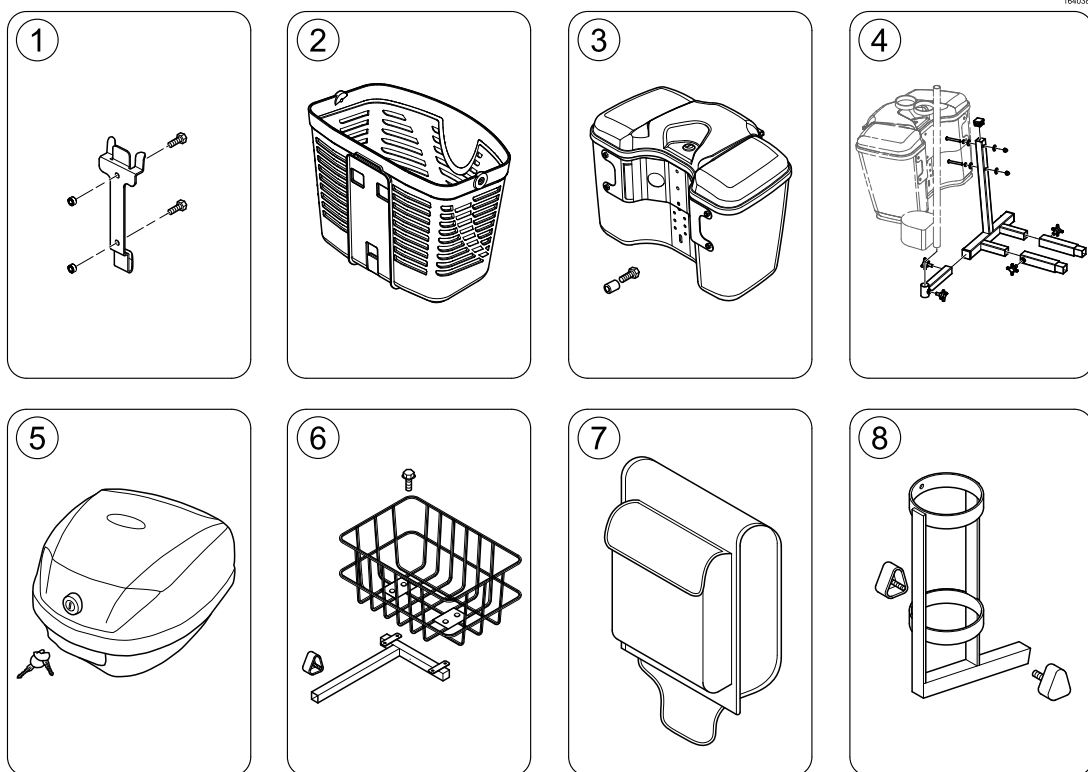

(Storage)

1640381.no

1	SP1505924	BRAKETT BAGASJEBOKSCOMET ALPINE+	1
2	SP1577430	KURV FORAN COMET+ ULTRA COMETA ALPINE+	1
2	SP1637915	KURV FORAN STOR COMET ALPINE+	1
		<i>Not shown / Non illustré / Nicht abgebildet</i>	
3	SP1637910	BAGASJEBOKS FORAN COMET ALPINE+	1
4	-	(Storage box rear bracket)	1
5	SP1637913	BAGASJEBOKS LÅSBAR COMET ALPINE+	1
6	SP1505727	KURV BAK COMET COMET	1
7	SP1505731	VESKE FOR RYGGCOMET ALPINE+	1
8	SP1572971	HOLDER OKSYGENFLASKE COMET ALPINE+	1