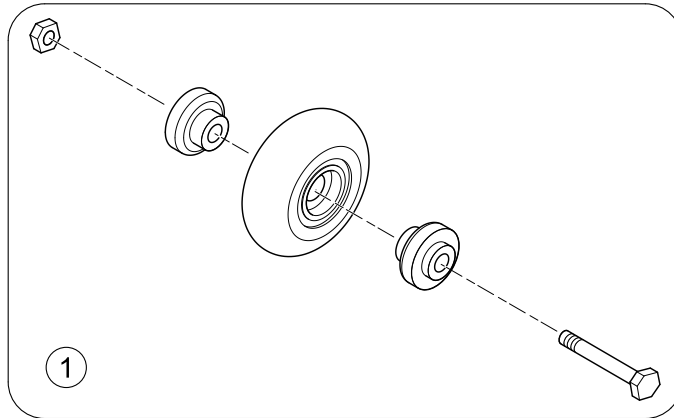

Invacare® Comet PRO / ALPINE+ / ULTRA(Wheels)
(Anti-tipper wheel)

1637088 iso

1 SP1522021

HJUL ANTI-TIPPER COMET

1