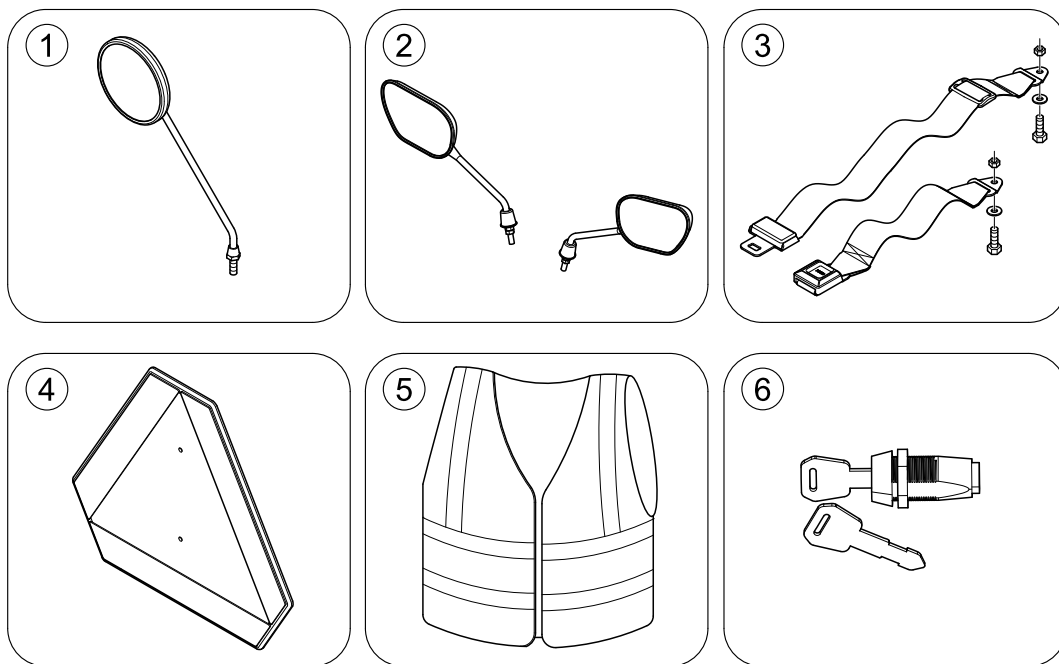

(Safety)

1640376.no

1	SP1518241	SPEIL COMET	1
2	SP1637911	SPEIL HIGH ENDCOMET ALPINE+	1
3	SP1518274	HOFTEBELTE COMET	1
4	-	(Warning Triangle)	1
5	SP1521592	SIKKERHETSVESTCOMET ALPINE+	1
6	SP1543154	LÅS M 2 NØKLER UNIK COMET	1