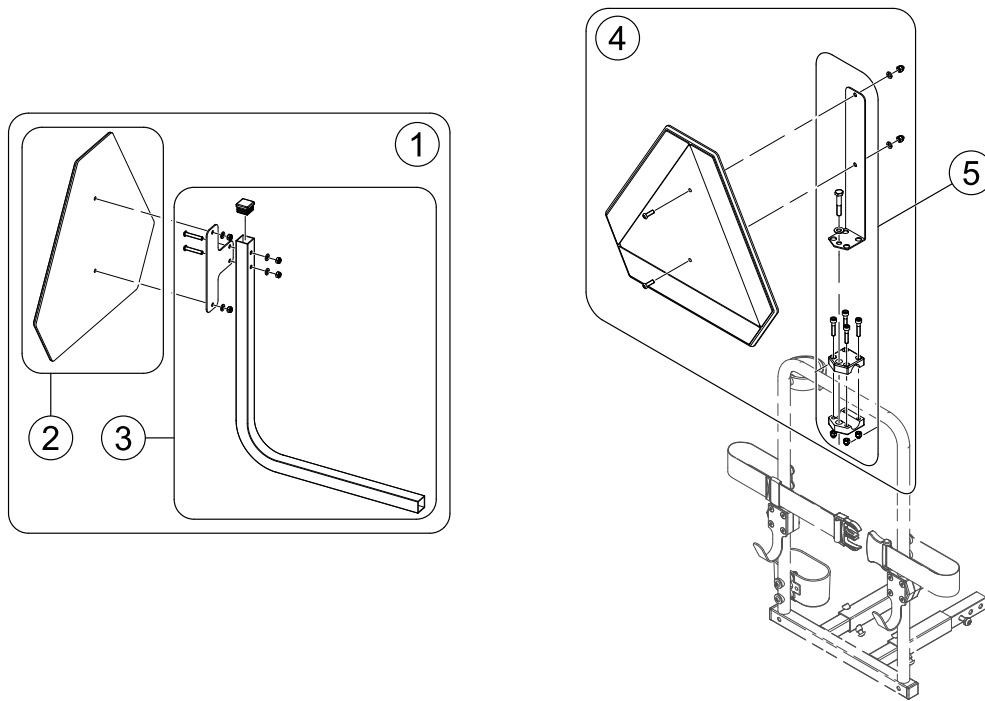

1	SP1523648	(Warning Triangle Scooter)	1
2	1430834	(Rear Marking Sign ECE-R 69)	1
3	SP1526913	(Holder Warning Triangel)	1
4	SP1430410	(Reflective Sign ECE-R 69, complete)	1
5	SP1580671	(Bracket, Reflective Sign, cpl.)	1