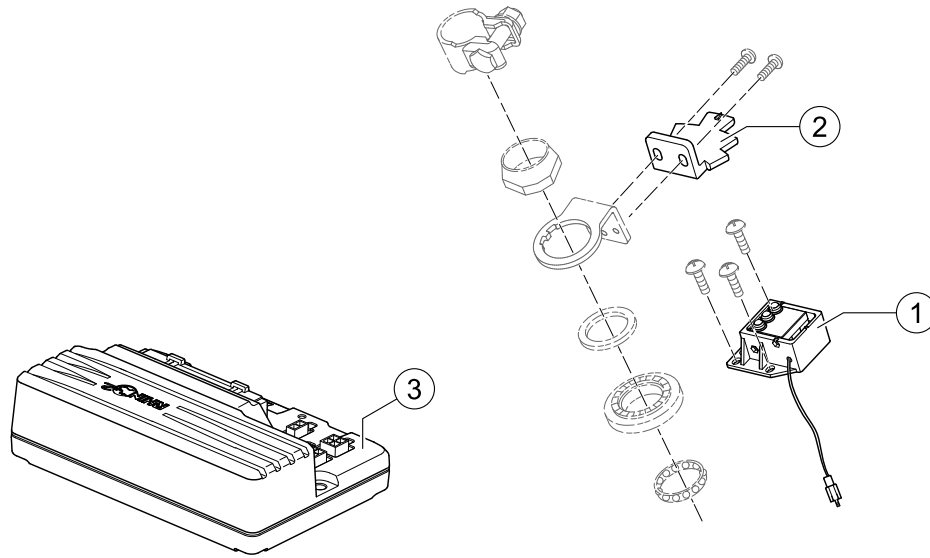

Invacare® Comet PRO / ALPINE+ / ULTRA(Electronic)
(Powerbox & Limit trigger speed limit)

1637122 Iso

-	-	(For Mounting the Speed Reduction Switch, the Adjustment Gauge SP1581766 is needed!)	1
-	SP1581766	Fartsbegrenser CometOrion	1
1	SP1556266	BRYTER FARTSREDUKSJON COMET 2 GENERASJON <i>Comet Pro/Alpine+/Ultra 10 km/h</i>	1
1	SP1556281	FARTSBEGRENSER BRYTERCOMET <i>Comet Pro 12.8 & 15 km/h</i>	1
2	SP1608230	BRAKETT FARTSREDUKSJONCOMET ALPINE+	1
3	SP1553399	STYRING MOTORORION PRO <i>Comet Pro. Please include the model and max. speed of the scooter in the comment section of your order to receive the correct programming of the controller.</i>	1
3	SP1553400	POWERMODUL MODUL COMET ALPINE FRA OKT2011 <i>Comet Alpine+/Ultra. Please include the model and max. speed of the scooter in the comment section of your order to receive the correct programming of the controller.</i>	1
3	1553399	(Controller, Rhino2, 120A, DS120) <i>unprogrammed Module</i>	1
3	1553400	POWERMODUL MODUL COMET BRUK SP1553400 <i>unprogrammed Module</i>	1