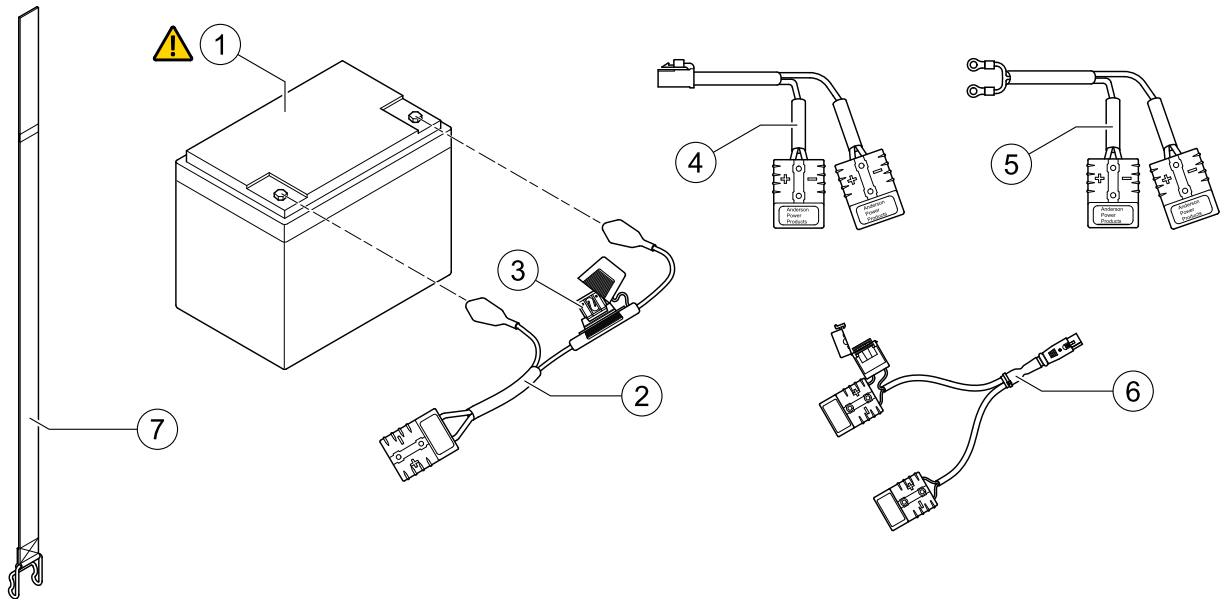

1	SP1608211	MONTERINGSKIT STYRINGCOMET ALPINE+	1
2	SP1636816	(Bearing Kit)	1

(Battery & Cables)

1637121 iso

!	-	(Important advice! Replace batteries in pairs. Never mix: manufactures, date codes or technologies (Gel with AGM batteries))	0
1	SP1522026	BATTERI AGM 73.5COMET ALPINE+	2
2	SP1636819	(Fuse battery cable (70A)) <i>PRO</i>	1
2	SP1636822	SIKRING BATTERIKABELCOMET ALPINE+ <i>ALPINE+ & ULTRA</i>	1
3	SP1636823	(Fuse 70A)	1
3	SP1636824	SIKRING 100ACOMET ALPINE+	1
4	SP1608210	BATTERIKABELCOMET ALPINE+	1
5	SP1637918	BATTERIKABELCOMET ALPINE+/ULTRA	1
6	SP1641608	(Off board charging cable V0)	1
7	SP1521758	BATTERISTROPP COMET	1