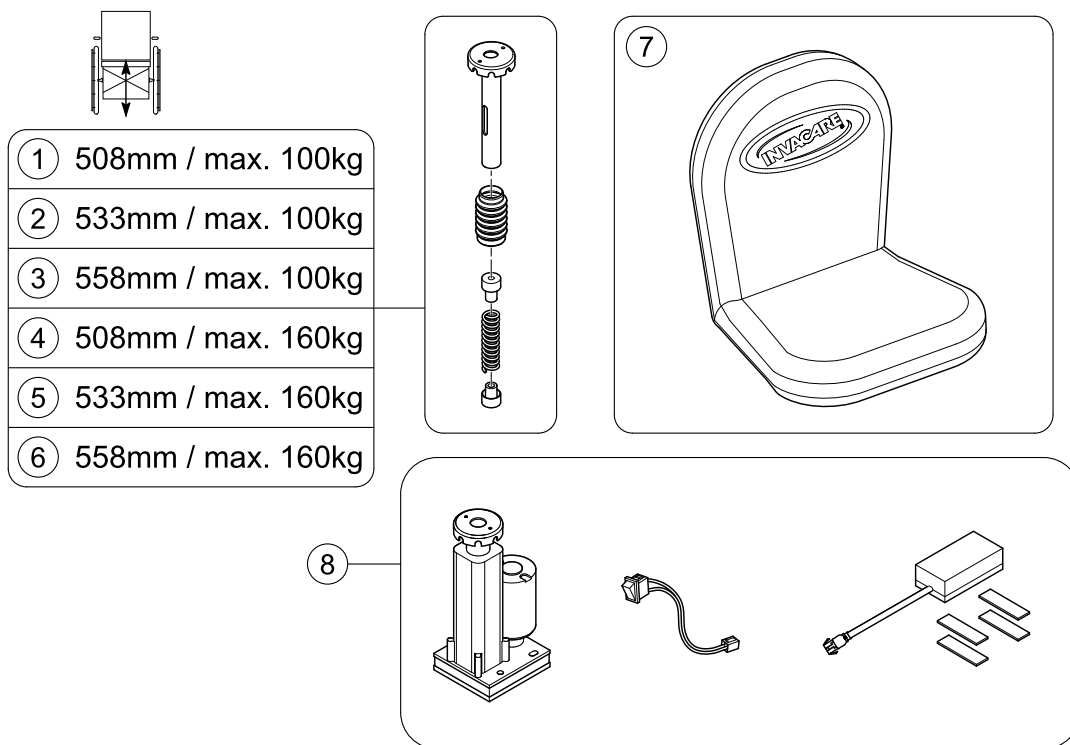

(Seating)

1640517.iso

1	SP1640428	FJÆRING SETE SH50 COMET ALPINE+	1
2	SP1640429	(Seat Suspension 226mm 285lbs)	1
3	SP1640430	(Seat Suspension 251mm 201lbs)	1
4	SP1640447	SETEFJÆRING SH50COMET ALPINE NG	1
5	SP1640448	(Seat Suspension 276mm 201lbs)	1
6	SP1640449	Fjæring sete 558mmmax 160 kg Comet Alpine+	1
7	SP1521684	SETETREKK STD COMET <i>Not HD Seat!</i>	1
8	SP1641662	SETELØFTER ELEKTRISK KPLCOMET ULTRA/ALPIN+ <i>NOT Comet Ultra!</i>	1