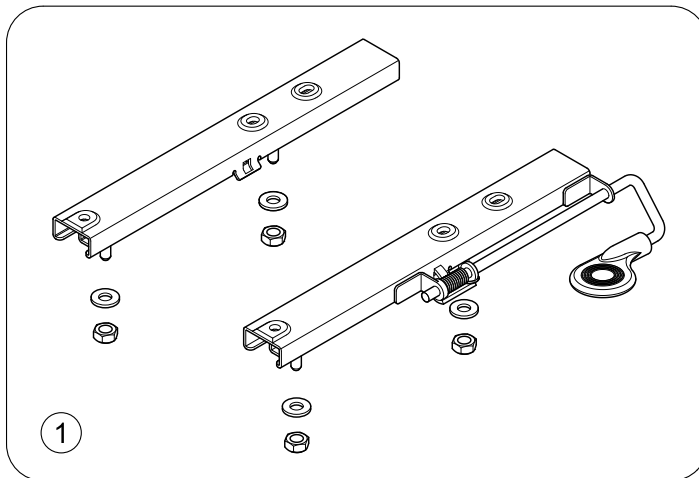

(Slide Assembly)

1637096 iso

1	SP1521690	GLIDER COMET	1
1	SP1645013	(Slide Assembly - OrionPRO 3W (user weight > 127kg))	1