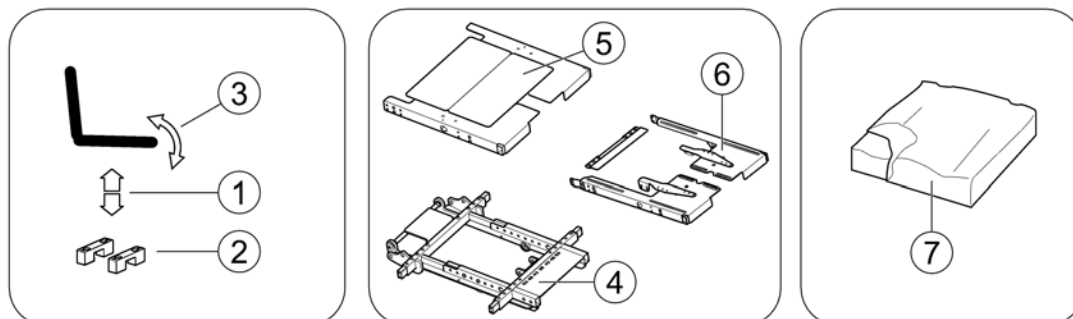

(EasyAdapt Seat => 2017-08-10)

1503147.kso

1	-	(Seat column / Seatriser) <i>[1025/1026/1030/1040]</i>	1
2	-	(Seat Height Adapter) <i>[1040]</i>	1
3	-	(Seat Tilt) <i>[1002][1014]</i>	1
4	-	(Seat Frame)	1
5	-	(Seat Plate)	1
6	-	(Adapter Kit for Universal Seat) <i>[1064]</i>	1
7	-	(Seat Cushion)	1