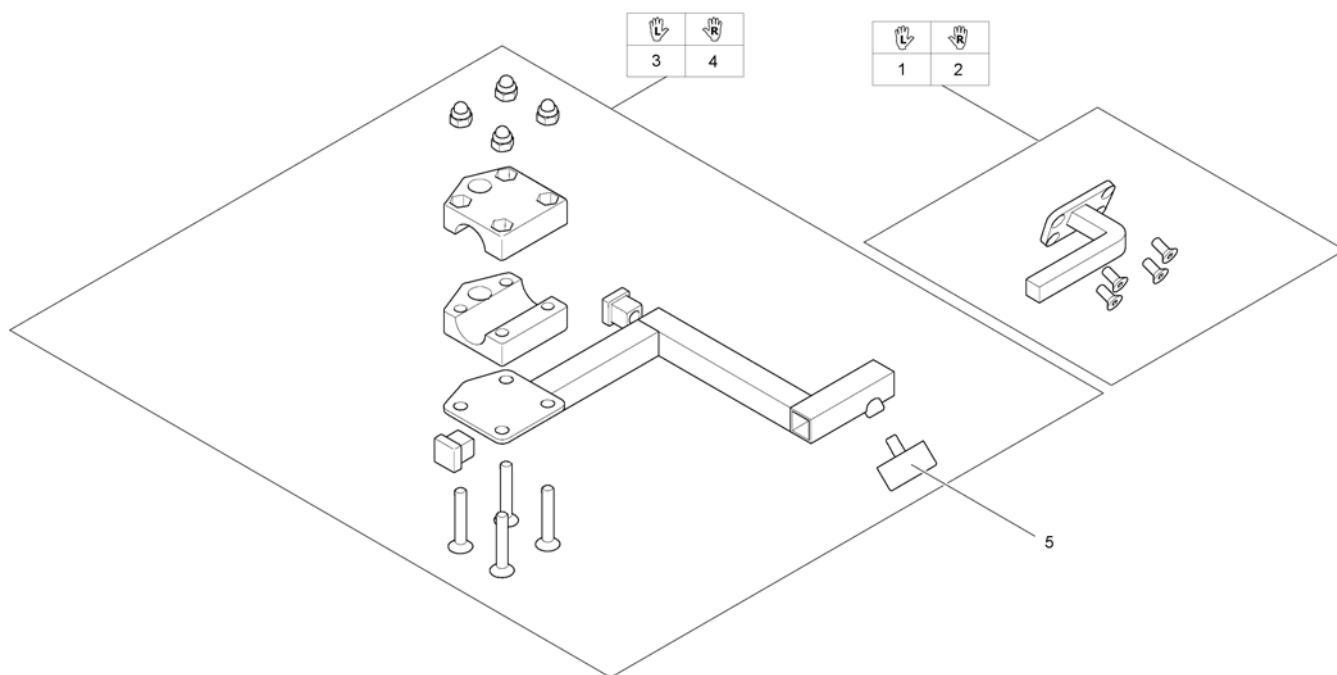

(Remote Bracket Attendant)

1560853.iso

1	SP1509435	(Remote Support attendant control G90A, LH)	1
2	SP1509439	(Remote Support attendant control G90A, RH)	1
3	SP1422937	FESTE STYREBOKS RYGGRØR STORM4 TDX SP2	1
4	SP1422936	(Bracket for attendant control RH)	1
5	L31001	VINGSKRUV M 6X10 GARANT G24 S	1