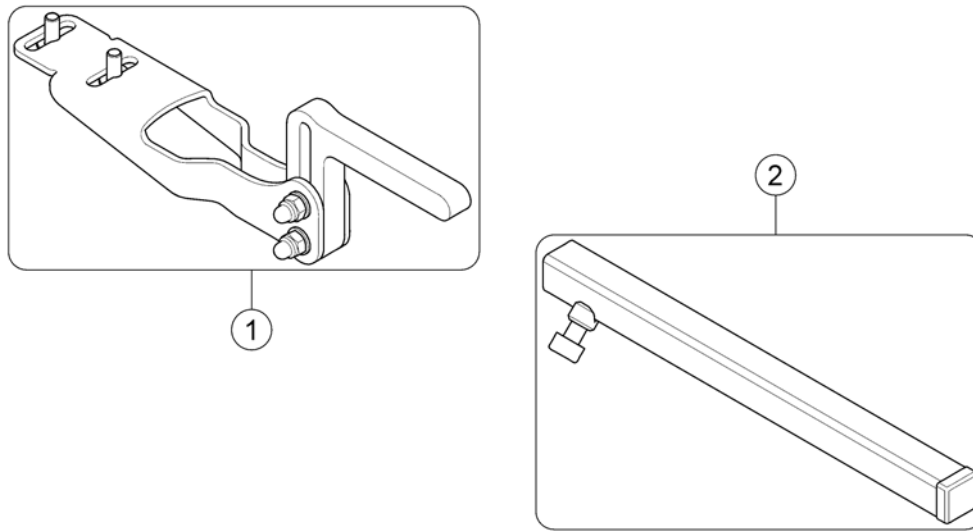

(Remote Bracket, Standard)

1605138.iso

1	SP1603417	(LiNX Remote bracket, Standard)	1
2	SP1603419	(Remote support tube)	1