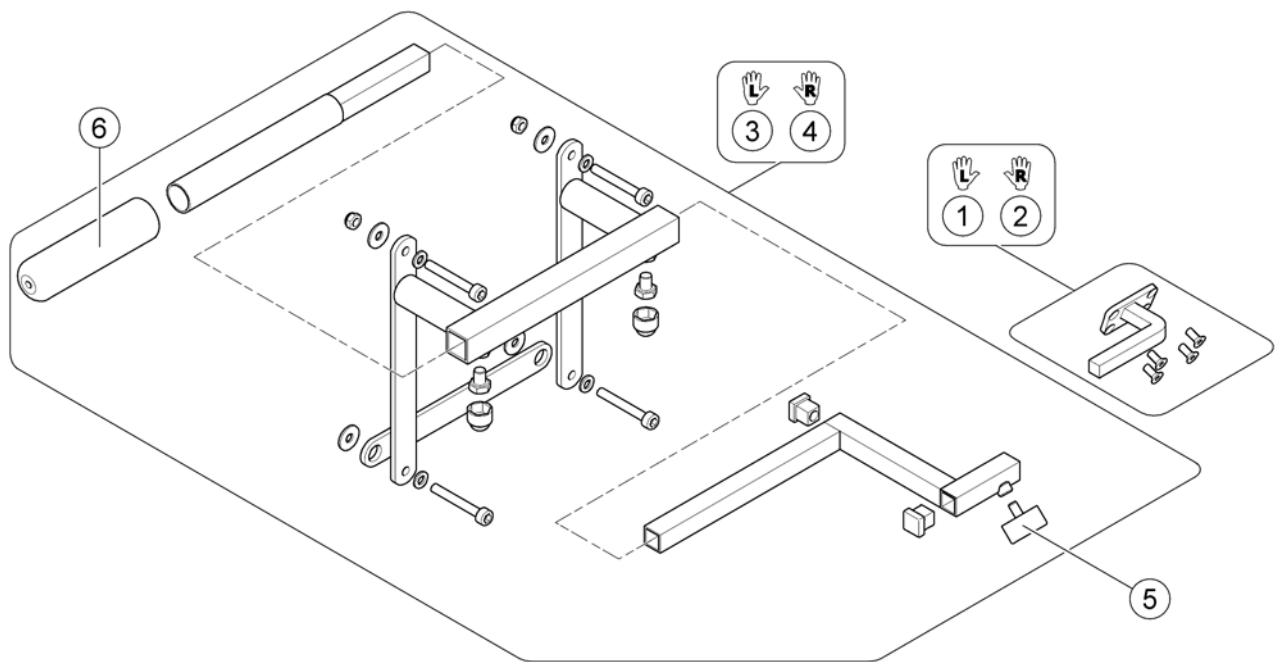

(Remote Bracket Attendant for Recaro-Seat)

1563503.iso

1	SP1509435	(Remote Support attendant control G90A, LH)	1
2	SP1509439	(Remote Support attendant control G90A, RH)	1
3	SP1422814	(Assembly kit for dual control cpl., Recaro, LH)	1
4	SP1422813	(Assembly kit for dual control cpl., Recaro, RH)	1
5	L31001	VINGSKRUV M 6X10 GARANT G24 S	1
6	1435421	HÅNDTAK Ø22	1