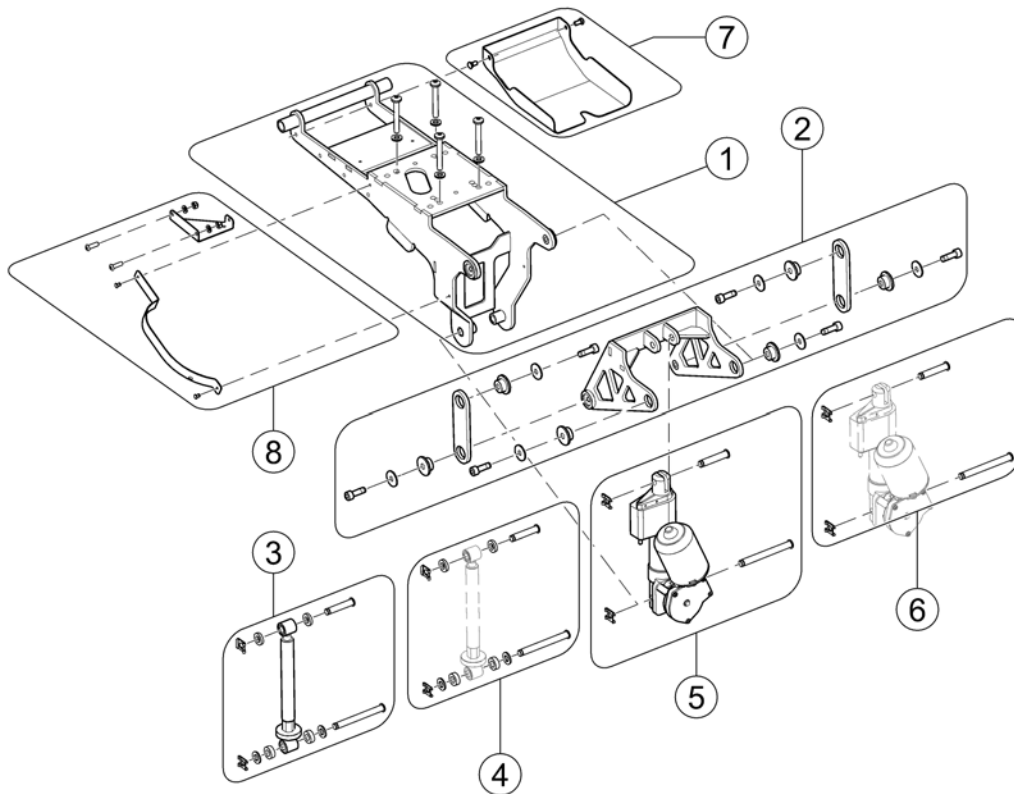

(Seat Height Adapter)

1583151.no

1 SP1555071

SETEHØYDE ADAPTER STORM4 FRA 15/5-2012

1

1	SP1551991	TILT BÆRER STORM4 [1002][1014]	1
2	SP1559711	TILT KPL U BÆRER STORM4 [1002][1014]	1
3	SP1551010	(Tilt spindle, cpl.) [1002]	1
4	SP1551009	(Mounting-Kit)	1
5	SP1588045	(Tilt Motor Reac 23.3 (incl. Hardware)) [1014]	1
6	SP1532481	MONTERINGSKIT TILT STORM4	1
7	SP1580197	(Relais cover, cpl.)	1
8	SP1603273	(Cable Support Sheets, cpl.) [1030][1040]	1