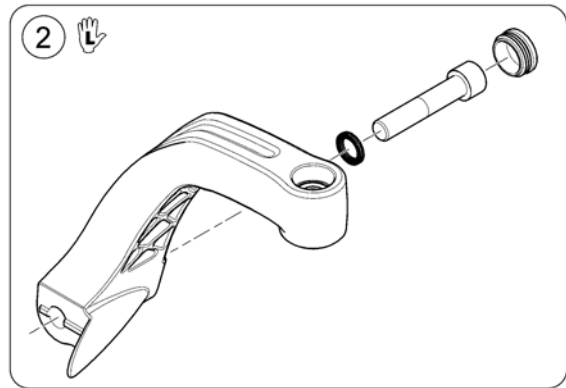

1	SP1527905	SVINGARM HØ STORM4	1
2	SP1527904	SVINGARM VE STORM4	1