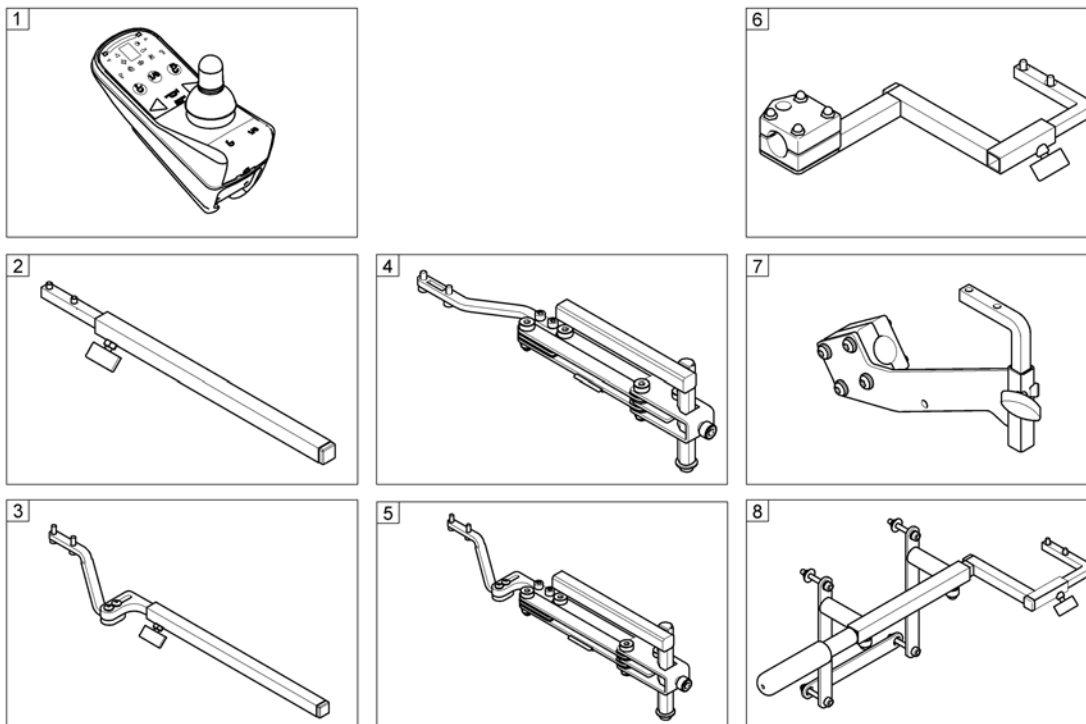

1	SP1504720	STYREBOKS DX-REM G90A STORM4 [1614/1616]	1
2	-	(Remote Bracket Standard) [1614+1207/1208]	1
3	-	(Remote Bracket Standard - ULM and Soft Armpad on Modulite) [1614+1207/1208+2020]	1
4	-	(Remote Bracket Swing away & height adjust.) [1614+1707/1708]	1
5	-	(Remote Bracket Swing away & height adjust. - ULM and soft Armpad on Modulite) [1614+1707/1708+2020]	1
6	-	(Remote Bracket Attendant) [1616+1207/1208]	1
7	-	(Remote Bracket Attendant Ultra Low Maxx Seat) [1616+1207/1208+2020]	1
8	-	(Remote Bracket Attendant for Recaro-Seat) [1618+1207/1208]	1