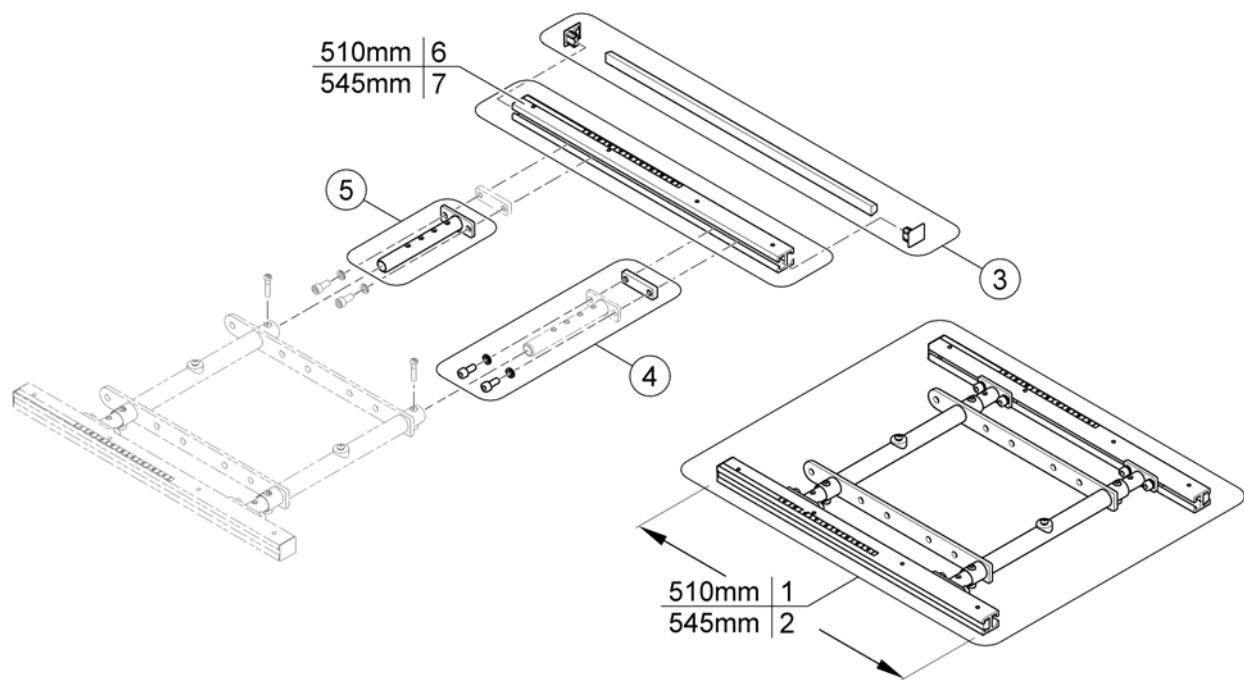

1572009.iso

1	SP1572977	(Seat Frame 510mm, pre set up to SW 430mm, cpl.)	1
2	SP1582216	SETERAMME KPL MODULITE MODULITE	1
3	SP1571810	(Sealing Strap with plugs)	1
4	SP1571811	(Groove Stone with mounting parts)	1
5	SP1554646	RØRBRAKETT SETEBUNN MODULITE	1
6	SP1588443	C-PROFIL SETE 51 CM LANG MODULITE	1
7	SP1588444	C-PROFIL SETE 44 CM LANG MODULITE	1