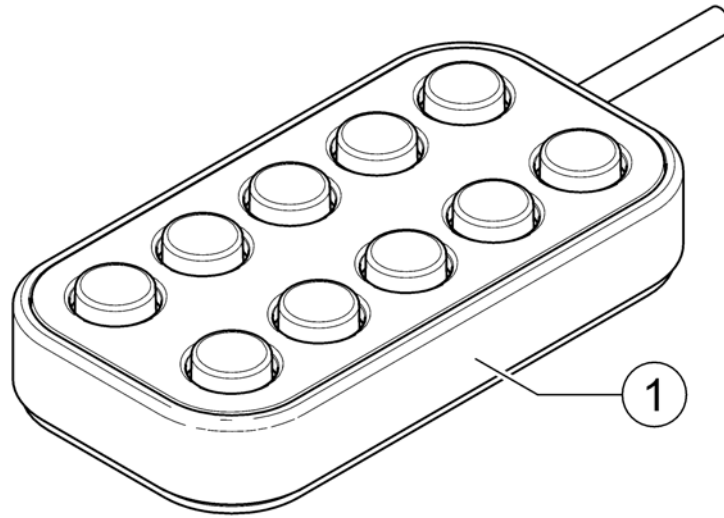

---

1 SP1602838

(LiNX 10-way switch (DLX-SW100))

1