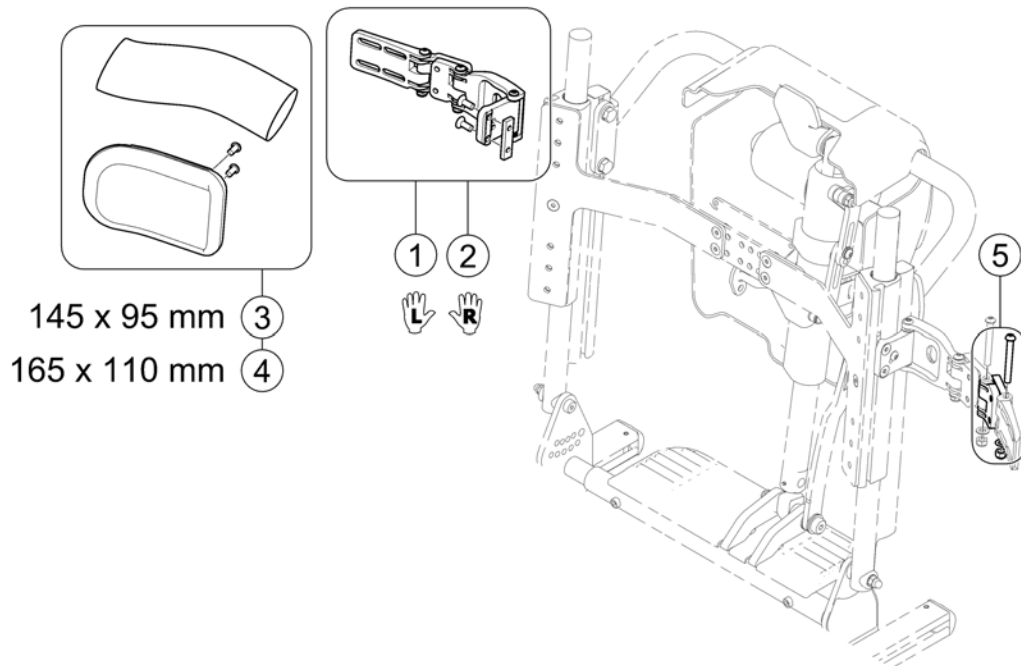

(Lateral Support - Ultra Low Maxx Seat)

1588596.iss

1	SPTRC1806	(Lateral Hardware Assy LH (w/o sleeve))	1
2	SPTRC1805	(Lateral Hardware Assy RH (w/o sleeve))	1
3	SPTRC2123-C03	(Lateral Pad Kit 145x95 mm & sleeve for hardware)	1
4	SPTRC2123-C04	(Lateral Pad Kit 165x110 mm & sleeve for hardware)	1
5	SPTRC2091	(Extension Kit, Lateral Support (Set of 2 pcs) incl. longer sleeves)	1