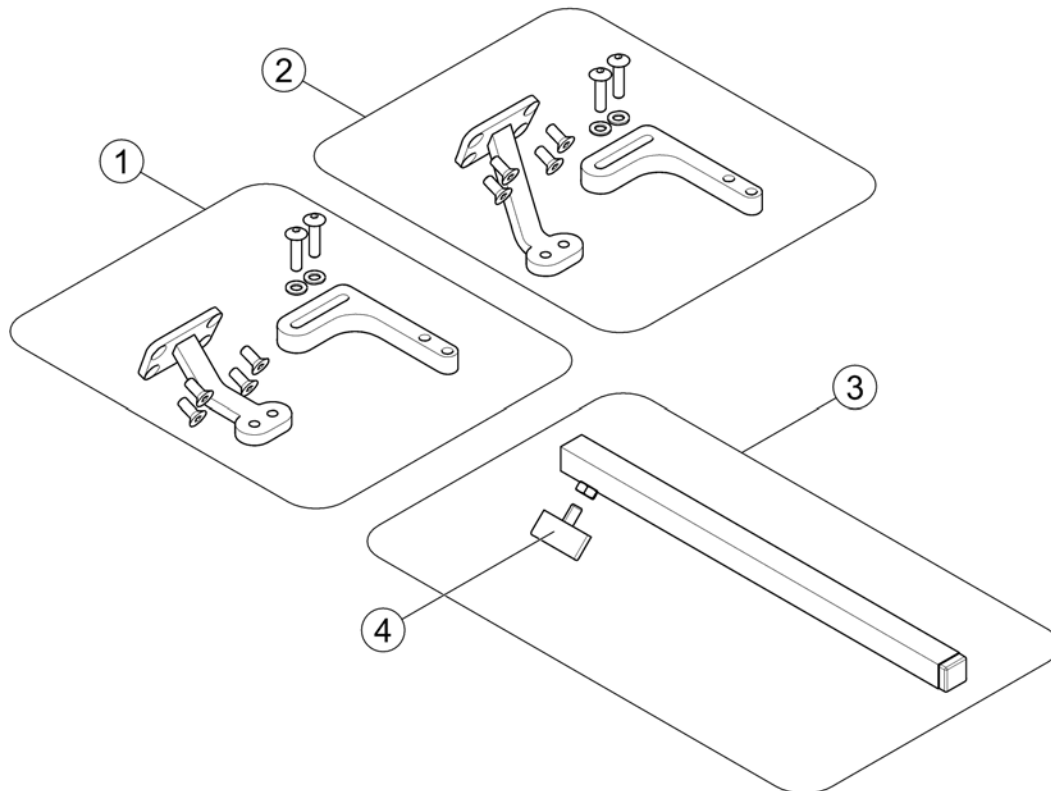

(Remote Bracket Standard - ULM and Soft Armpad on Modulite)

1588518.no

1	SP1587310	(Remote bracket Std G90)	1
2	SP1587694	(Remote bracket MACES Std - G90)	1
3	SPS183040	STYREBOKSHOLDER STD KPL STORM3 G40	1
4	L31001	VINGSKRUV M 6X10 GARANT G24 S	1