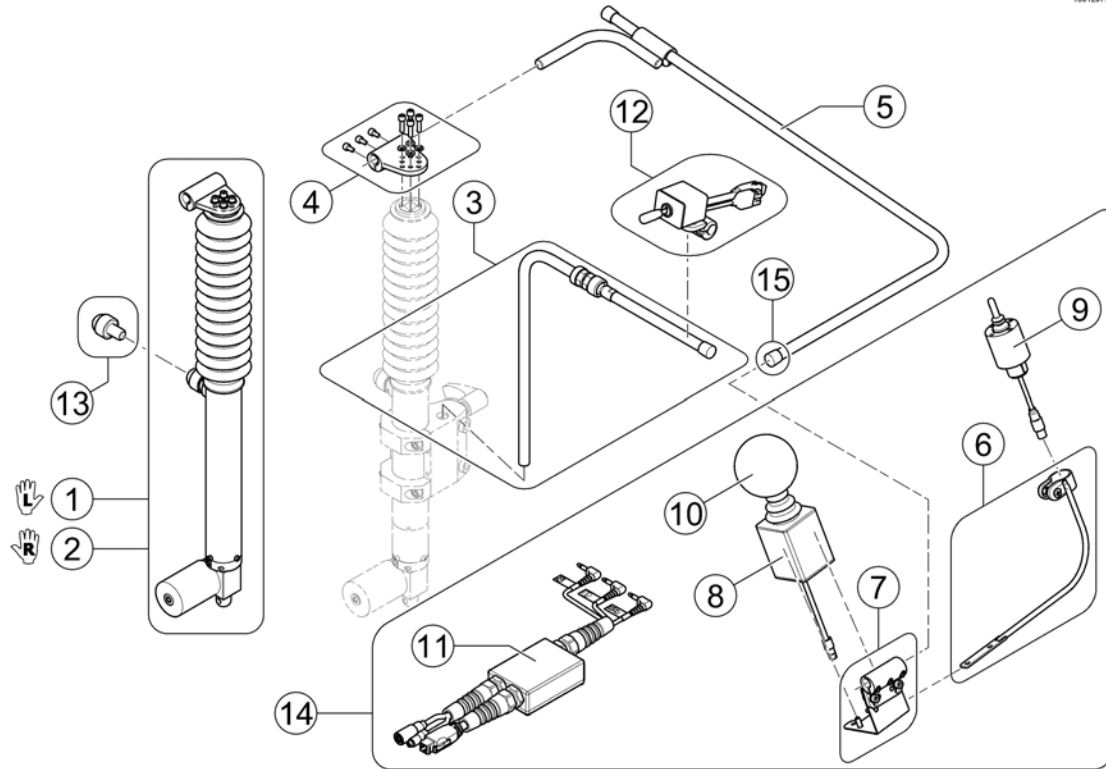

(Chin Control powered - Details)

1591297.jpg

-	SP1605661	(Fixation Kit (cable ties, spiral coiled tube & end caps))	01.04.2016 →	1
1	SP1580094	(Actuator cpl. LH)		1
2	SP1591292	(Actuator cpl. RH)		1
3	SP1605659	(Remote Rod Assy) <i>New designed bracket (2016-04-01 =>) for Modulite Seat needed!</i>	01.04.2016 →	1
4	SP1589144	(Rod cylinder connection chin, cpl.)		1
5	SP1605660	(Joystick Rod Assy)	01.04.2016 →	1
6	SP1589146	(Mounting arm for Switch Joystick)		1
7	SP1589142	(Mounting hardware for DX-RJM, cpl.)		1
8	Z183282	(Joystick, DX-RJM (with Binder plug, 4-pole))		1
9	1442943	(Switchjoystick for REM 24 SD, cpl.)		1
9	SP1544250	(Switchjoystick for G91S, cpl.)		1
10	Z183265	BRUK GJS26826 DYNAMICS		1
11	SP1442944	(Harness Chin Control for REM 24 SD)		1
11	SP1541715	(Harness Chin Control for G91S)		1
12	SP1580701	(Stereo-switch box, cpl. with mounting hardware)		1
13	SP1589145	(Adjustment Screw)		1
14	SP1601528	(Kit, Joysticks & Harness for REM 24 SD)		1
14	SP1601529	(Kit, Joysticks & Harness for G91S)		1
15	SP1602721	(End cap A12, black)	01.04.2016 →	3