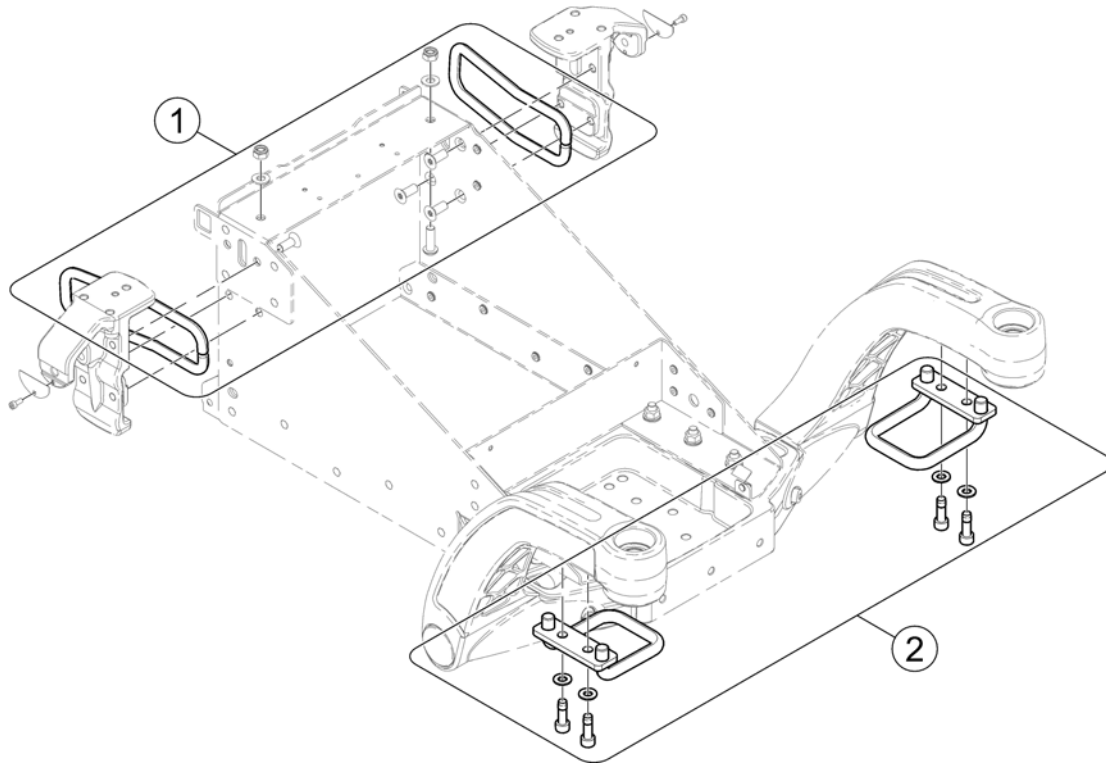

1	SP1582234	(Transport fixation, rear)	1
2	SP1528974	TRANSPORTFESTE FORAN PAR STORM4	1