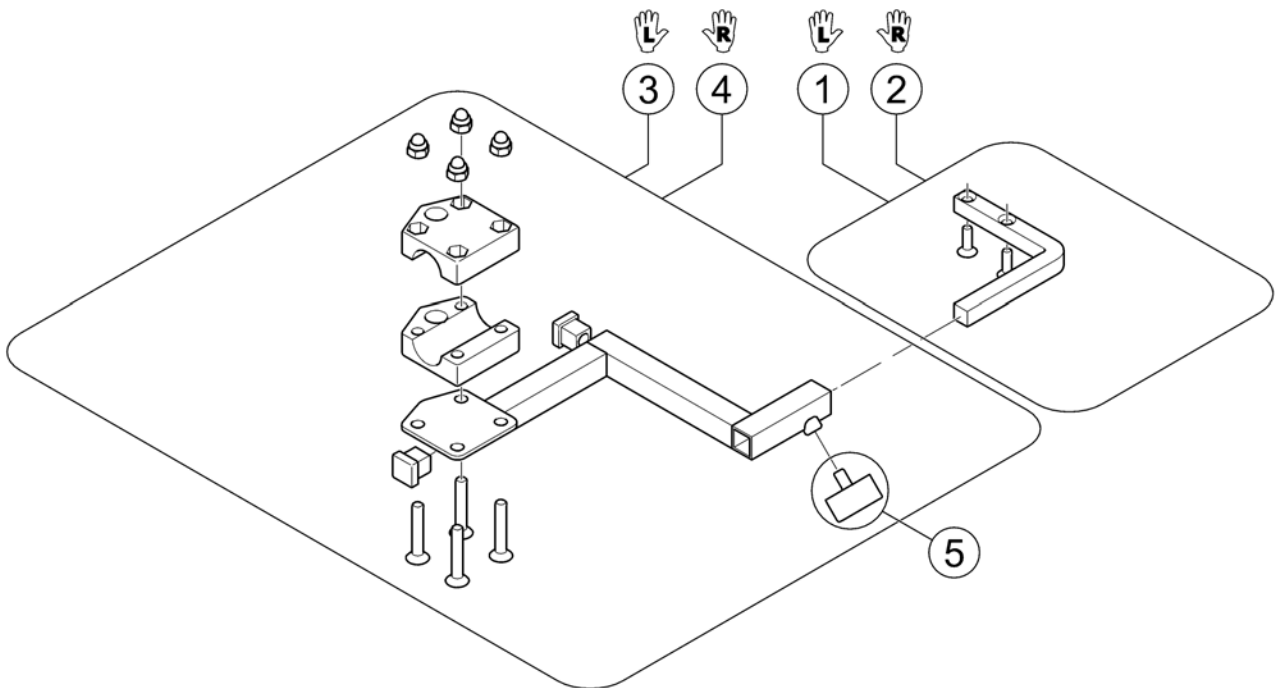

1	1422806	(Remote Support LH)	1
2	1422810	(Remote Support RH)	1
3	SP1422937	FESTE STYREBOKS RYGGRØR STORM4 TDX SP2	1
4	SP1422936	(Bracket for attendant control RH)	1
5	L31001	VINGSKRUV M 6X10 GARANT G24 S	1