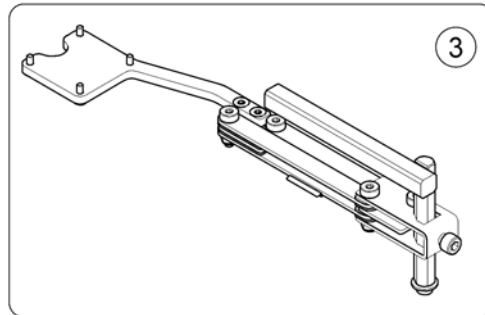

1560846.iso

1	SP1440677	(Remote REM 34) [1611]	1
2	-	(Remote Bracket Standard) [1611+1207/1208]	1
3	-	(Remote Bracket Swing away & height adjust.) [1611+1707/1708]	1