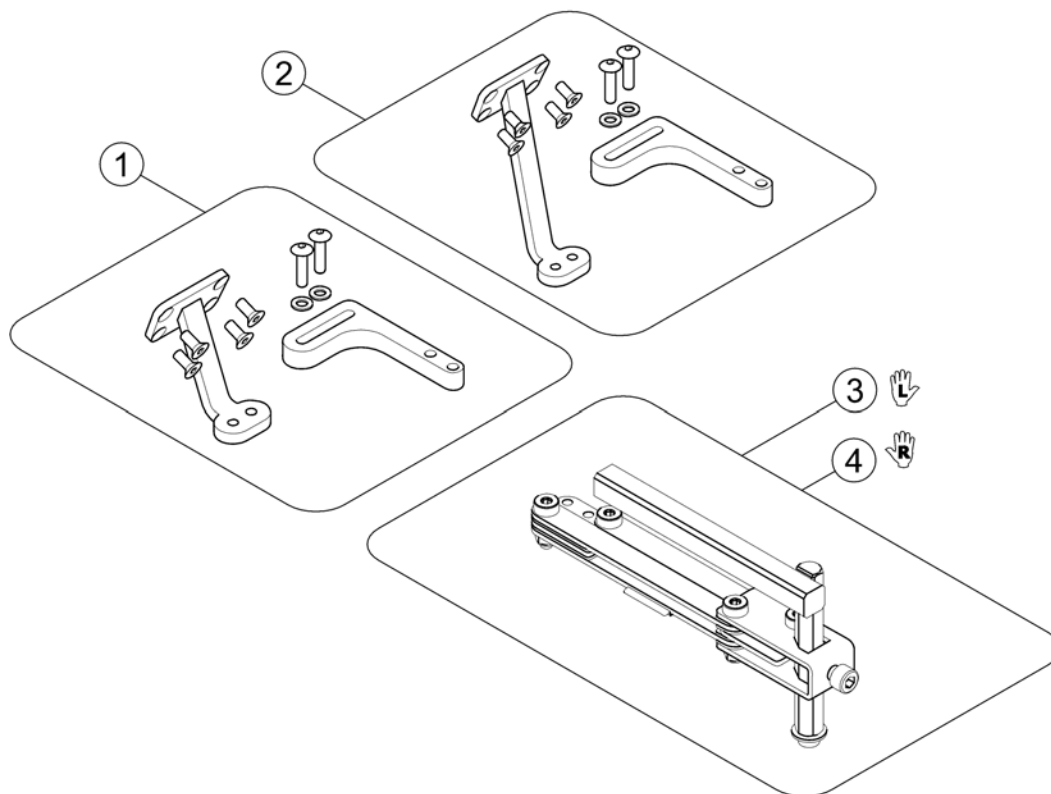

(Remote Bracket Swing away & height adjust. - ULM and soft Armpad on Modulite)

1588519.no

1	SP1587331	(Remote bracket G90)	1
2	SP1587696	(Remote bracket MACES, swingaway - G90)	1
3	SP1496249	SWING AWAY VE NY MOD2008 KPL	1
4	SP1496248	SWING AWAY HØ NY MOD2008 KPL	1