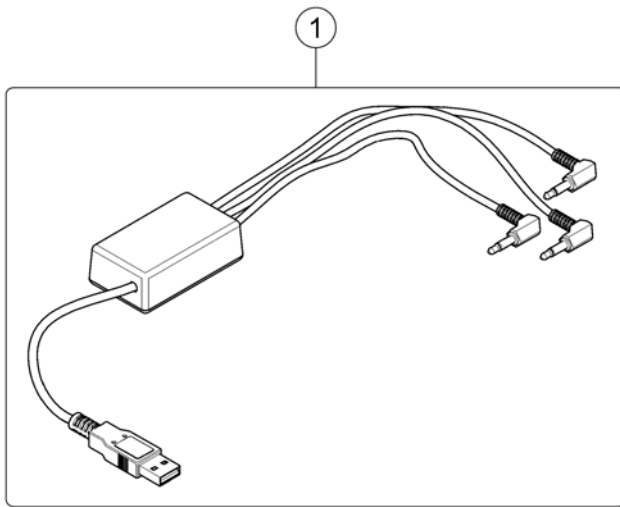

Invacare® Storm4 | Elektronikk
(Egg Switch ASL300)

1653459.iso

1	SPTC1273	(Multi-Mount Hardware Kit)	1
2	-	(Egg Switch ASL300)	1

(Wireless Accessories (ASL557/558))

1642369.iso

1	SP1640061	(Wireless Triple Switch Receiver ASL557-3X)	1
2	SP1640062	(ATOM Wireless Mouse Emulator ASL558X)	1