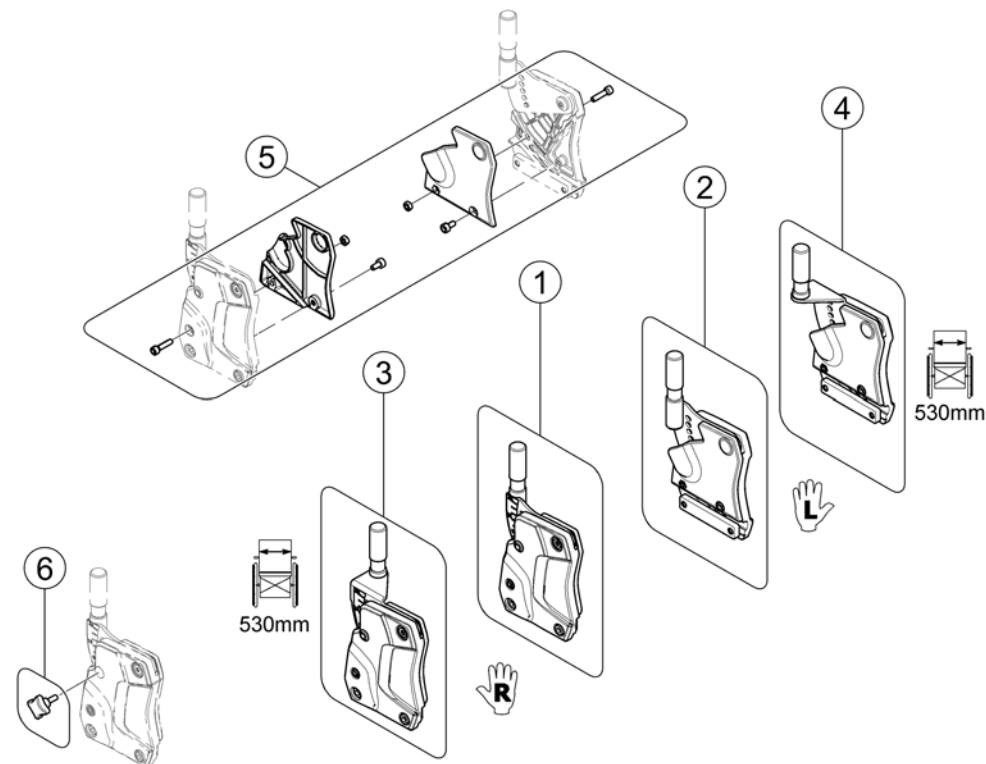

(Backrest support)

1572928 Rev

-	-	(Design change on 2016-05-02 - We suggest to change older supports on both sides.)		1
1	SP1582709	FESTE RYGGRØR HØ MODULITE <i>Compatible with Flip-Up & Following Armrest [2193/2192/2194] - replaces SP1571560</i>		1
2	SP1582708	FESTE RYGGRØR VE MODULITE <i>Compatible with Flip-Up & Following Armrest [2193/2192/2194] - replaces SP1571561</i>		1
3	SP1582952	RYGGFESTE 53 HØ MODULITE <i>Compatible with Flip-Up & Following Armrest [2193/2192/2194] - replaces SP1571568</i>		1
4	SP1582951	RYGGFESTE 53 VE MODULITE <i>Compatible with Flip-Up & Following Armrest [2193/2192/2194] - replaces SP1571569</i>		1
5	SP1571676	(Covers)		1
6	SP1579877	(Cross Handle M6) <i>(Swedish Homologation only!)</i>	→ 31.07.2015	2
6	SP1589324	(Cross handle M8) <i>(Swedish Homologation only!)</i>	01.08.2015 →	2
7	SP1590656	(Hole plug (for powered backrest only))	01.07.2016 →	1