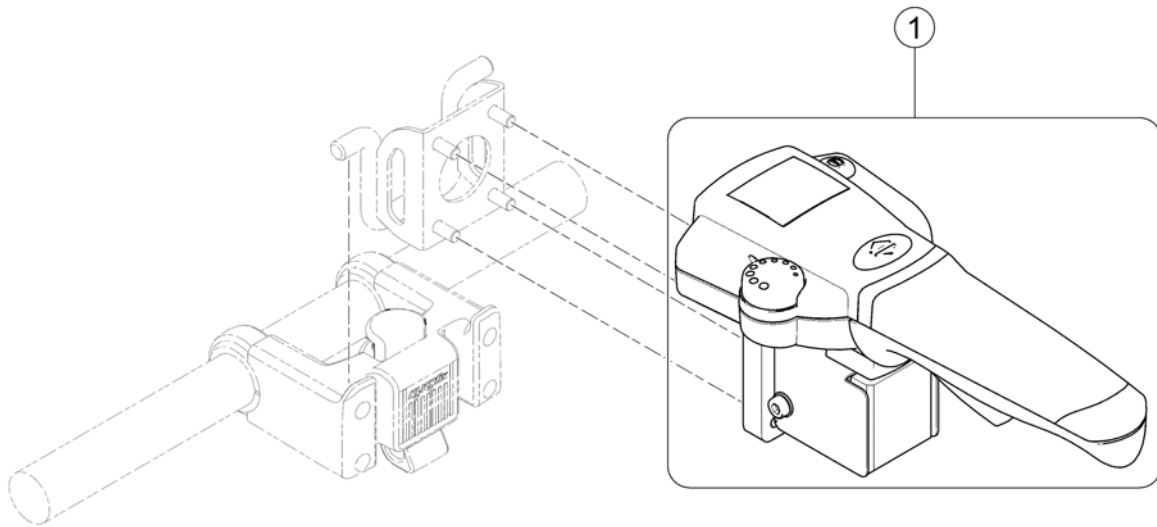

1645696.iso

-	(If retrofitting, the user manual must be ordered separately!)	1
-	(User Manuals IDC (LiNX))	1
1	SP1645692 (Intuitive Dual Control LiNX, cpl.)	1