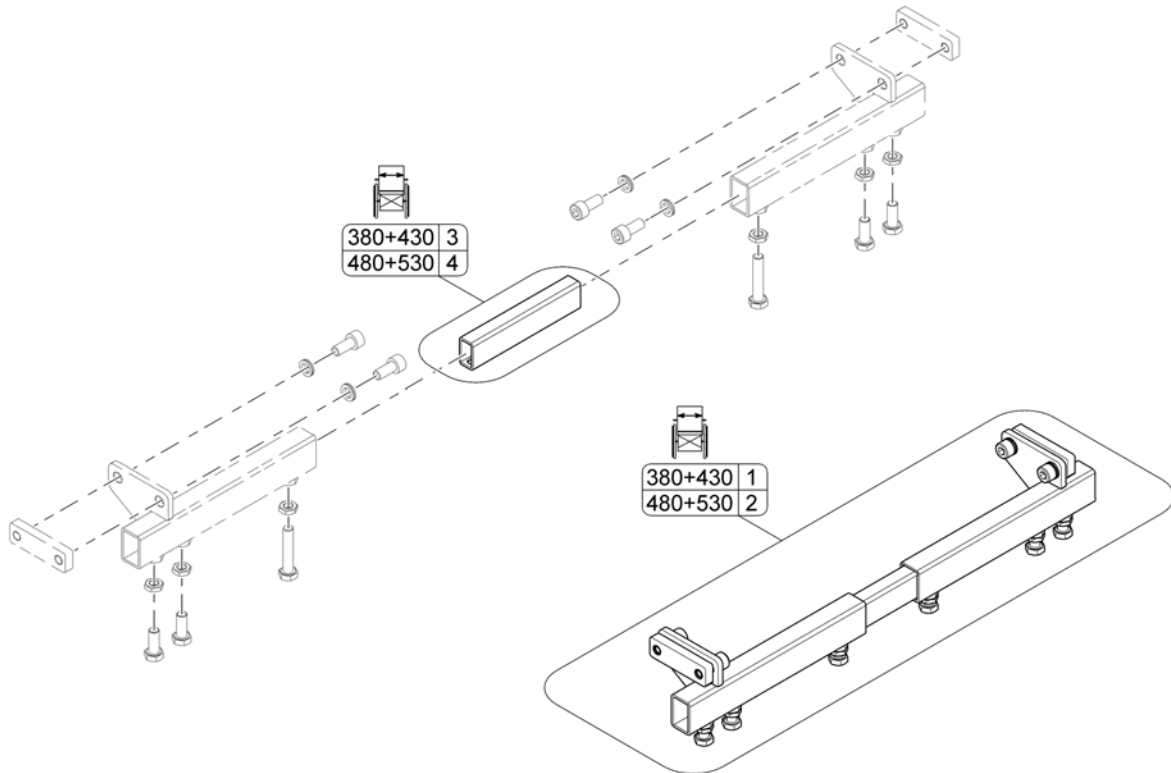

(Telescopic Seat Frame and Sling Seat)

1574270.00

1	-	(Telescopic Seat Frame)	1
2	-	(Armrest bracket)	1
3	-	(Legrest Support)	1
4	-	(Sling Seat)	1

(Telescopic Seat Frame)

1571950.ISO

1	SP1572978	(Seat Frame 510mm, pre set up to SW 430mm, cpl.)	1
2	SP1582217	(Seat Frame 545mm, pre set up to SW 430mm, cpl.)	1
3	SP1571810	(Sealing Strap with plugs)	1
4	SP1571811	(Groove Stone with mounting parts)	1
5	SP1555400	BRACKET C-PROFIL MODULIT TDX SP2	1
6	SP1588443	C-PROFIL SETE 51 CM LANG MODULITE	1
7	SP1588444	C-PROFIL SETE 44 CM LANG MODULITE	1