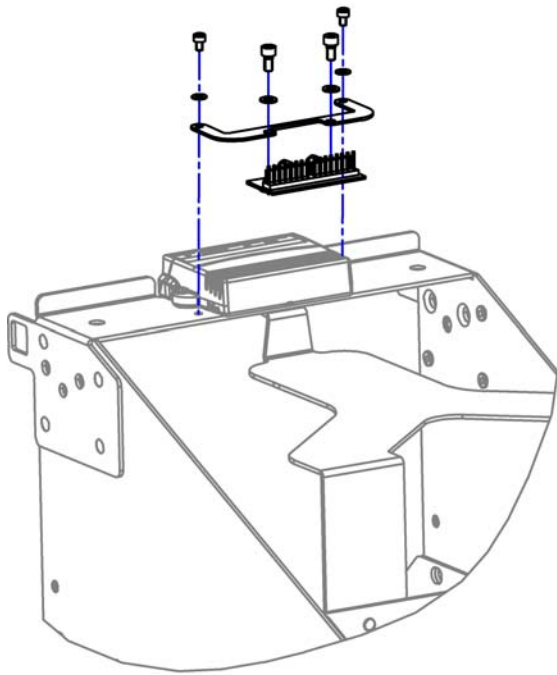

1 SP1541625

GYRO MODUL HOLDER STORM4

1

-	SP1524237	KABEL LYS TDX	1
1	SP1528890	LYSFORDELER STORM4	1

(ACS Remotes & brackets)

1	-	(REM 24 SD with brackets) [1601/1602]	1
2	-	(REM A & B with brackets) [1638/1639/1643/1644]	1
3	-	(REM 550 with brackets) [1617/1618]	1
4	-	(REM 34 with brackets) [1611]	1
5	-	(G90A with brackets) [1614/1616]	1
6	-	(Remote G91S & brackets) [1615]	1
7	-	(Tray remote REM 41) [1607]	1
7	-	(Centre control REM 41) [1608]	1
8	-	(Chin Control, small (=> 16/12/31)) [1609]	1
9	-	(Chin Control - Modulite Seat (15/10/01 =>)) [1719]	1
10	-	(Dual Control with brackets) [1291/1292]	1
11	-	(Compact Dual Control with brackets)	1
12	-	(Intuitive Dual Control (IDC) with brackets) [1645]	1