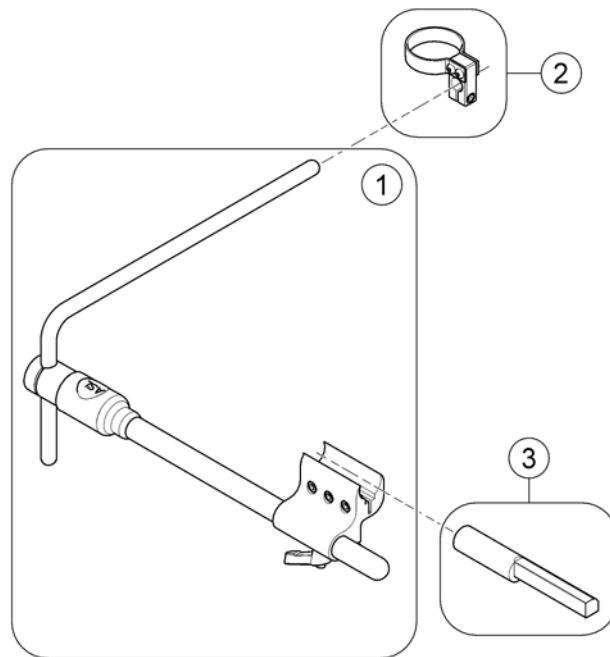

(Bracket, MEC - Ring Clamp Mount, Nucleus)

1641725.iso

1	SP1582573	(Nucleus Center Mount ASL660C)	1
2	SP1582572	(Ring Clamp ASL644 for MEC ASL130)	1
3	SP1640858	(Adapter Ø22mm round to square) <i>not for ULM Seat!</i>	1