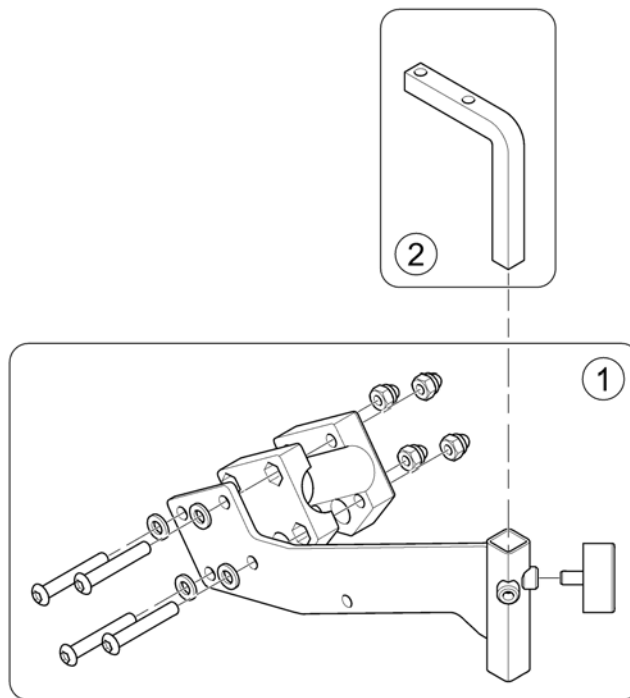

(Remote Bracket Attendant Ultra Low Maxx Seat)

1588437 no

1	SP1588427	BRAKETT LEDSAGERSTYRING STYREBOKS BAK	1
2	SP1587228	HOLDER STYREBOKS LEDS REM 24/A/B/550 ULM	1