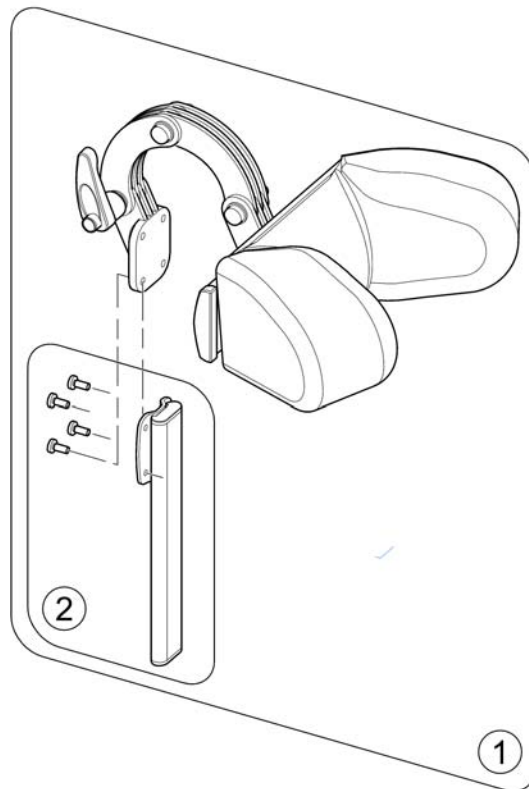

(Headrestholder EasyAdapt Seat)

1529463X.dwg

1	SP1529463	NAKKESTØTTE FESTEBRACKETT STORM4 EASYADAPT	1
2	1434623	LÅSERATT 75MM STORM4	1

(Headrest, sidewise adjustable)

153091X.no

1	SP1541657	NAKKESTØTTE SIDEV JUST BRUK SP1530119	1
2	SP1530567	(Holder, cpl.)	1