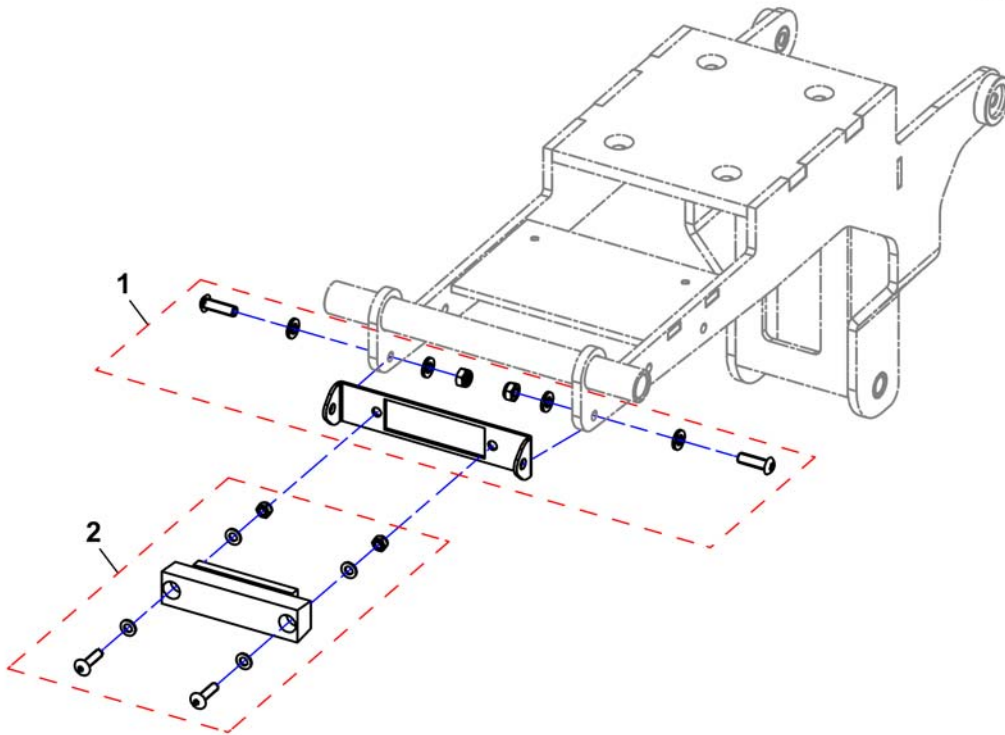

1534069X.dwg

1	SP1559812	HOLDER DX-SKT4 STORM4 FRA 010512	20.04.2012 →	1
1	SP1537966	$HOLDER BRUK SP1559812 STORM4	→ 19.04.2012	1
2	SP1537967	FORGRENING BUSS SKT4 ACS		1