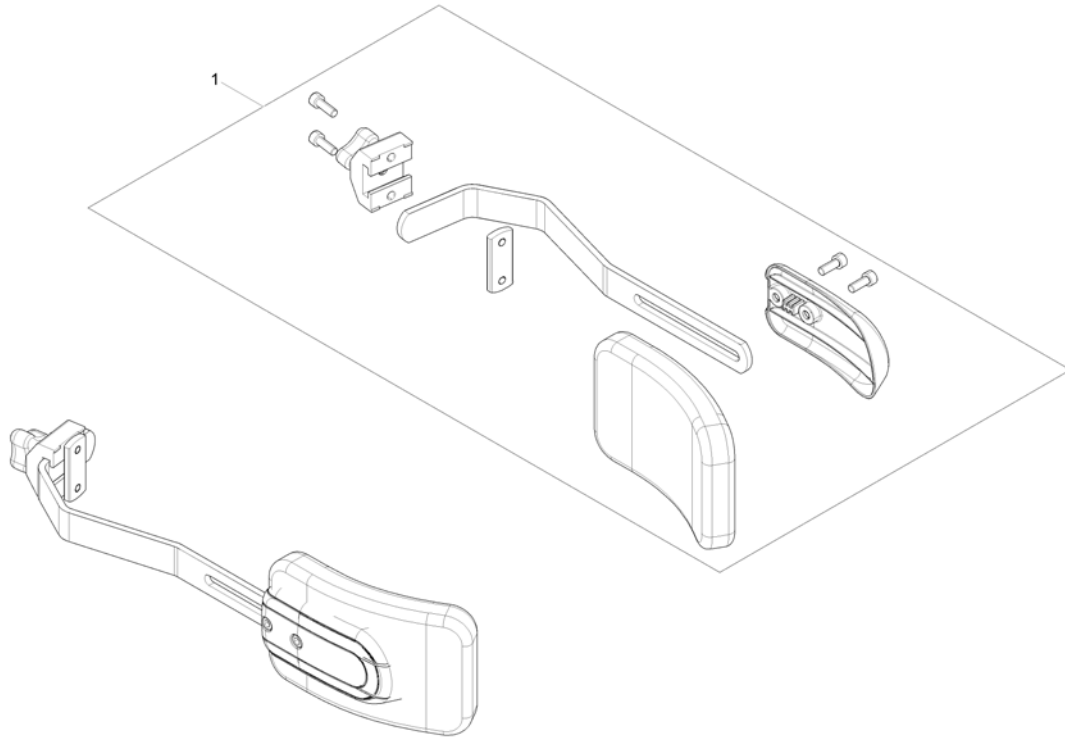

(Lateral Support (Dartex))

1570269 iso

SP1561878

SIDESTØTTE FAST DARTEX STORM4

1