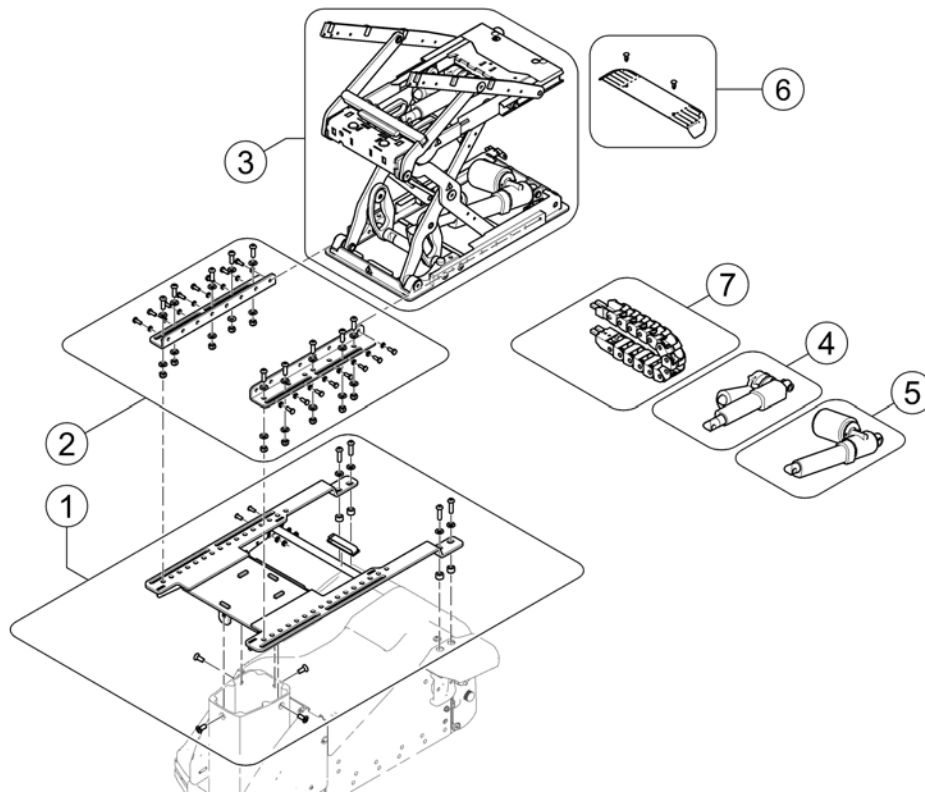

1 SP1589681

(Seat column, cpl.)

1

(Seat Tilt)

1602021.km

1	SP1589710	(Seat Mounting Adapter)	1
2	SP1589711	(Seat Adapter Rails)	1
3	SP1585523	(Tilt Module, cpl.)	1
4	SP1588440	(Tilt Actuator, cpl. with hardware)	1
-	SPTRE0755	(Cable, Tilt Actuator)	1