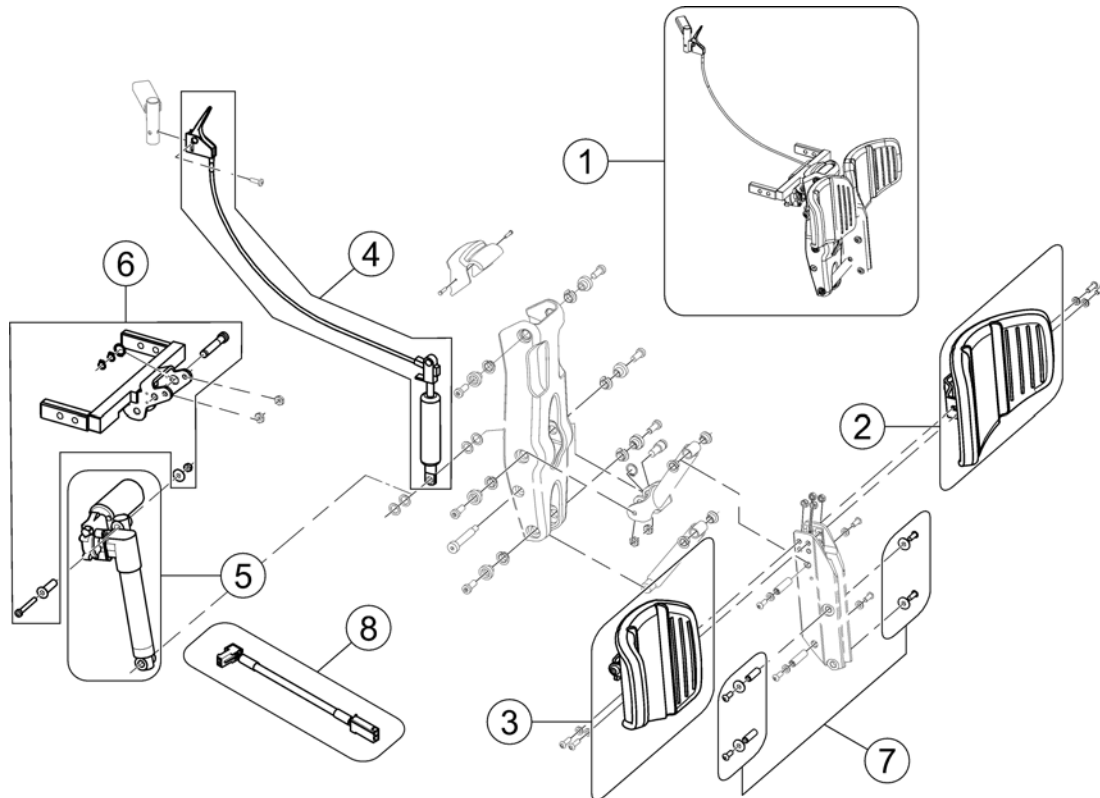

1	SP1529388	SENERBENST VREG EL STORM4 1 MOTOR	1
2	1436076	LEGGPLATE VE KPL EL SENTERBENST	1
3	1440594	LEGGPLATE HØ KPL EL SENTERBENST	1
4	1440593	GASSFJÆR STORM4	1
5	SP1440600	ACTUATOR IVC SENTERBENST TDX SP2	1
6	SP1574298	FESTEBRAKETT IVC SENTER BENSTØTTE STOR TYPE	1
7	SP1576334	(Mounting Hardware Arm 2-E)	1
8	SP1579552	(Adapter Cable, Centr. Legrest (GGB2))	1