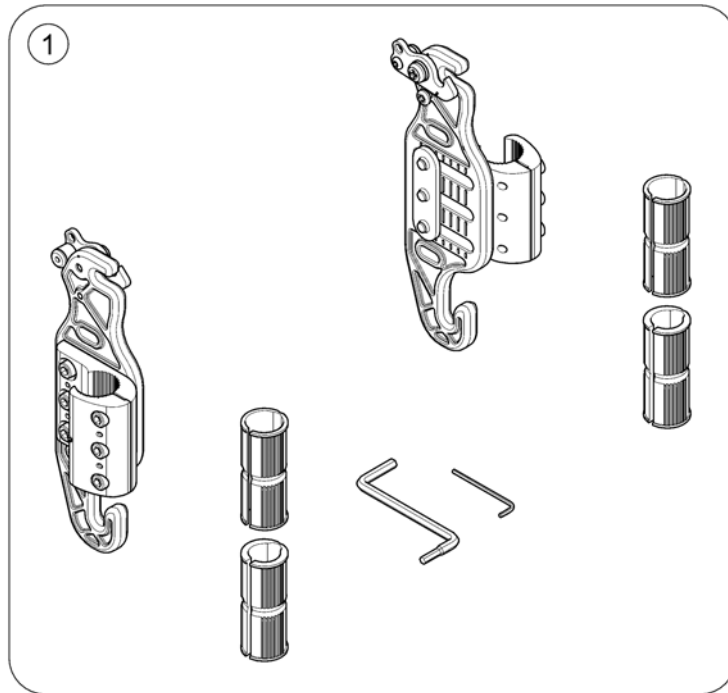

(Mounting Hardware for Matrix backrests)

163/807/00