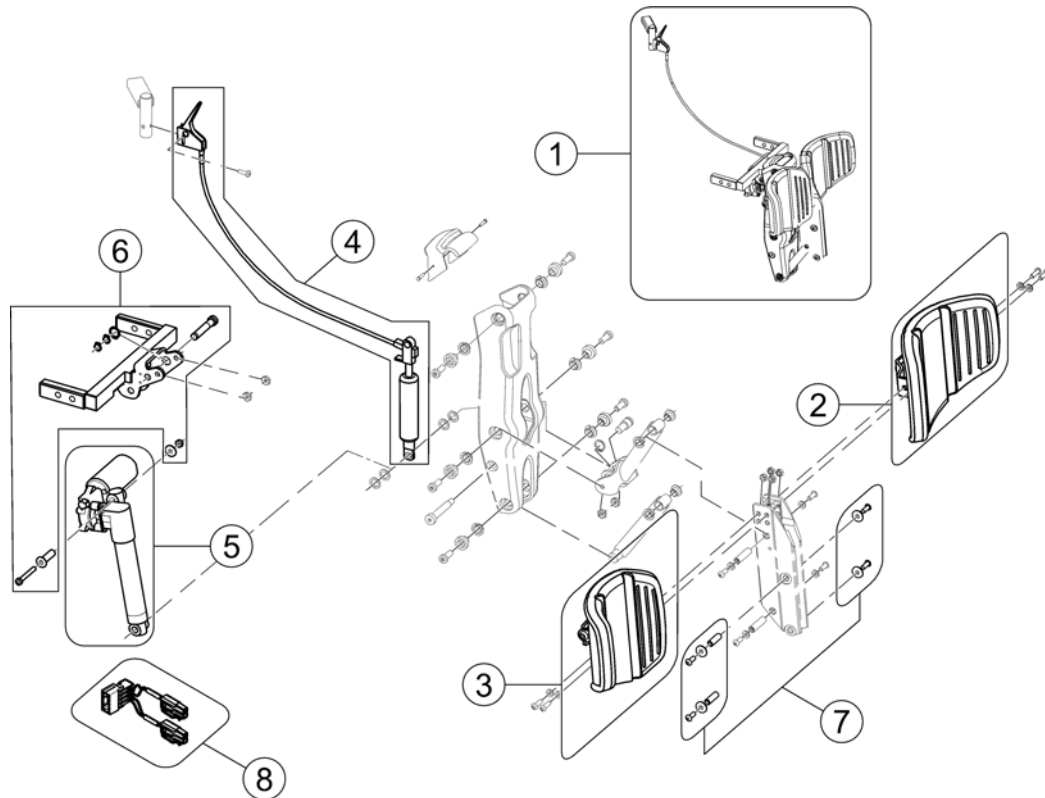

Invacare® Storm4 | Benstøtter og holdere
(Central Legrest, electric)

152938X.no

1	SP1529388	SENERBENST VREG EL STORM4 1 MOTOR	1
2	1436076	LEGGPLATE VE KPL EL SENTERBENST	1
3	1440594	LEGGPLATE HØ KPL EL SENTERBENST	1
4	1440593	GASSFJÆR STORM4	1
5	SP1440600	ACTUATOR IVC SENTERBENST TDX SP2	1
6	SP1574298	FESTEBRAKETT IVC SENTER BENSTØTTE STOR TYPE	1
7	SP1576334	(Mounting Hardware Arm 2-E)	1
8	SP1524744	(Adapter Cable AMP -> DX2 (L=50mm))	1