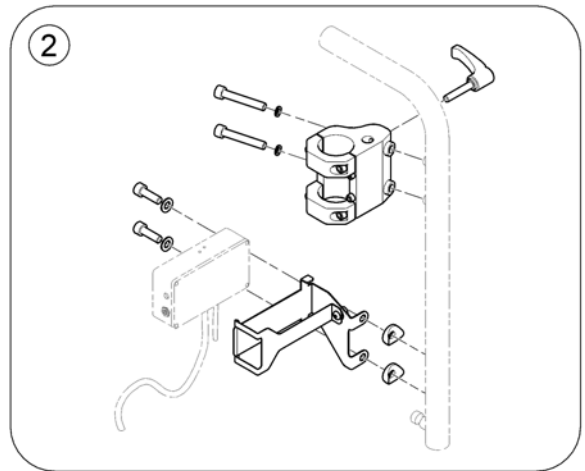

(Chin Control, pow. - Modulite Seat)

1645849.iso

1	-	(Chin Control, powered)	1
2	-	(Mounting Hardware, Chin Control (Modulite Seat))	1