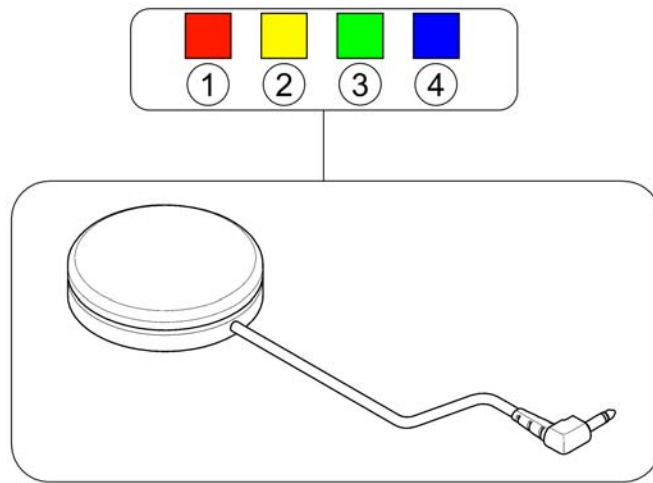

1	SP5813964	(Buddy Button - red) <i>[1685]</i>	1
2	SP5813966	(Buddy Button - yellow) <i>[1686]</i>	1
3	SP5813965	(Buddy Button - green) <i>[1687]</i>	1
4	SP5813981	BUDDY BUTTOM BLÅ EA STORM4 EASY ADAPT <i>[1690]</i>	1