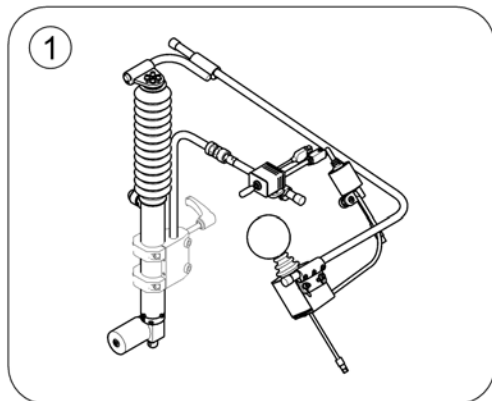

1	-	(Chin Control powered - Details)	1
2	-	(Chin Control manual - Details)	1
-	SP1601389	(Kit, Swing-away mounting arm, powered, LH, cpl. with stereo-switch (no joystick nor harness included)) <i>Please order respective harness & joystick separately!</i>	1
-	SP1601390	(Kit, Swing-away mounting arm, powered, RH, cpl. with stereo-switch (no joystick nor harness included)) <i>Please order respective harness & joystick separately!</i>	1
-	SP1601391	(Kit, Swing-away mounting arm, manual, LH, cpl. (no joystick nor harness included)) <i>Please order respective harness & joystick separately!</i>	1
-	SP1601408	(Kit, Swing-away mounting arm, manual, RH, cpl. (no joystick nor harness included)) <i>Please order respective harness & joystick separately!</i>	1
-	SP1601528	(Kit, Joysticks & Harness for REM 24 SD)	1
-	SP1601529	(Kit, Joysticks & Harness for G91S)	1