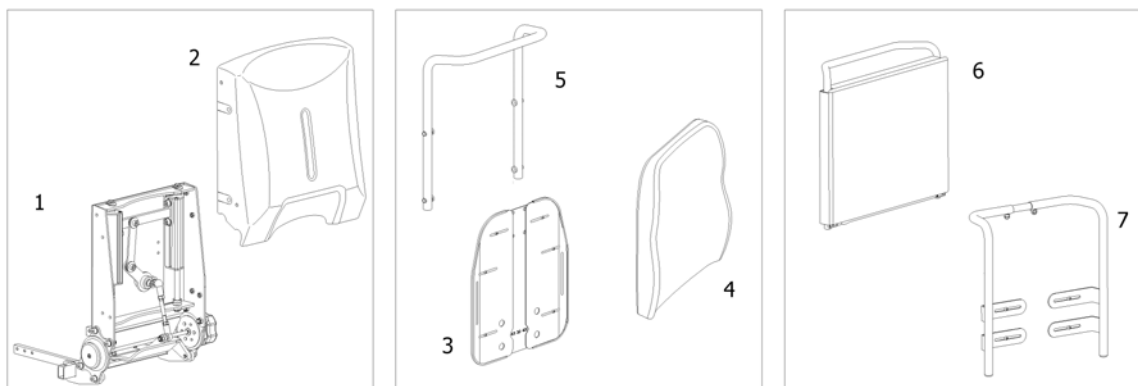

(Backrest for EasyAdapt Seat => 2017-08-10)

1573229.no

1	-	(Backrestadjusting)	1
2	-	(Backrestcover for EasyAdapt)	1
3	-	(Backplate EasyAdapt)	1
3	-	(Backplate EasyAdapt for DAHL Docking Station)	1
4	-	(Backrest Cushions) [1985/1986/1987/1988]	1
5	-	(Push Handle EasyAdapt) [1307]	1
6	-	(Tension adjustable Sling Back) [1185/1186]	1
7	-	("Universal"-Backrest frame) [0904]	1