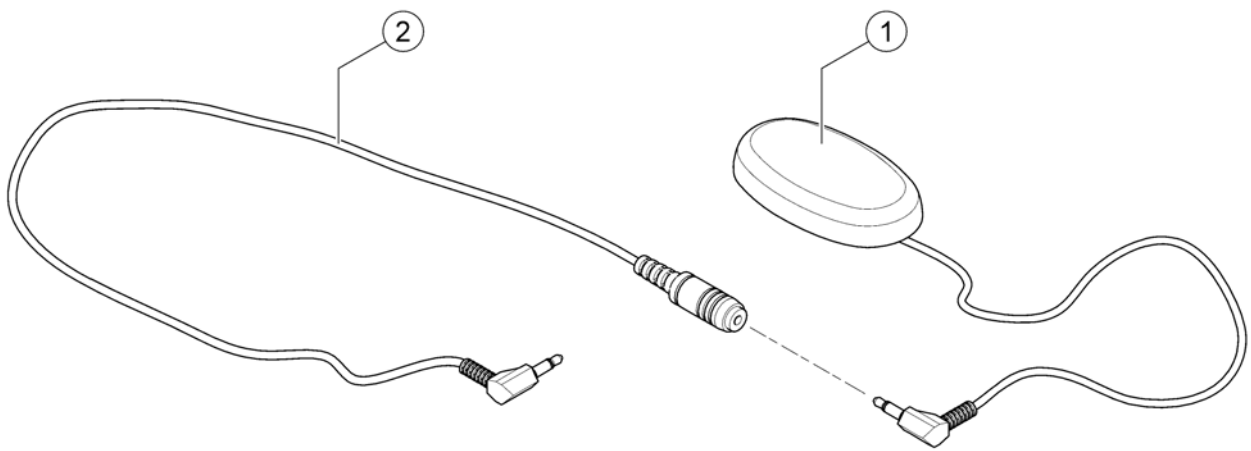

1642049.iso

1	SP1640086	(Egg Switch ASL300, black)	1
2	SP1646840	(Extension Cable ASL807 (Mono) 72"/183cm lenght)	1