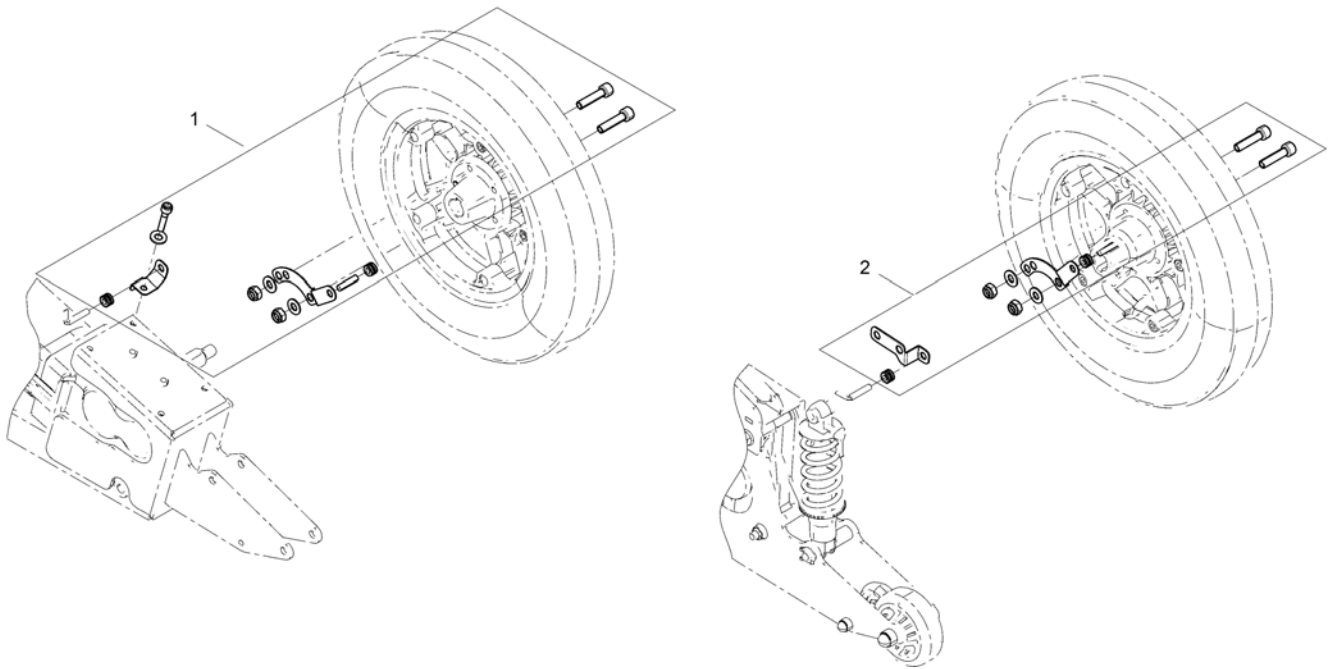

1	SP1548705	(Mounting-kit Speedometer sensor)	1
2	SP1540353	(Mounting-kit Speedometer sensor SSD-motors)	1