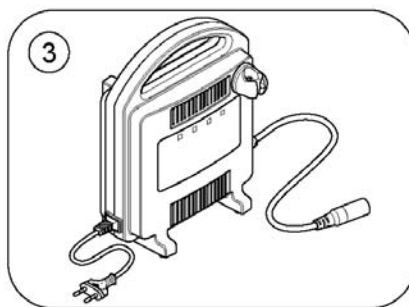

(Chargers)

1653735.iso

1	-	(No longer available.)	1
2	P21079	(Power Cord - EU Plug (IEC 60210-C13 / CEE 7/7 Type F 'Schuko'))	1
3	SP1606541	(Charger OptiCharge 8A - EU Plug) [1343]	1
3	SP1606544	LADER OPTICHARGE 10A OPTICHARGE [1313]	1
4	5813987	(Charger GI Popular 8A (IP54) - EU Plug) [1388]	1
5	-	(No longer available.)	1
6	SP1653465	(Charger WPC300 10A (IP54) - EU Plug) [1906]	1