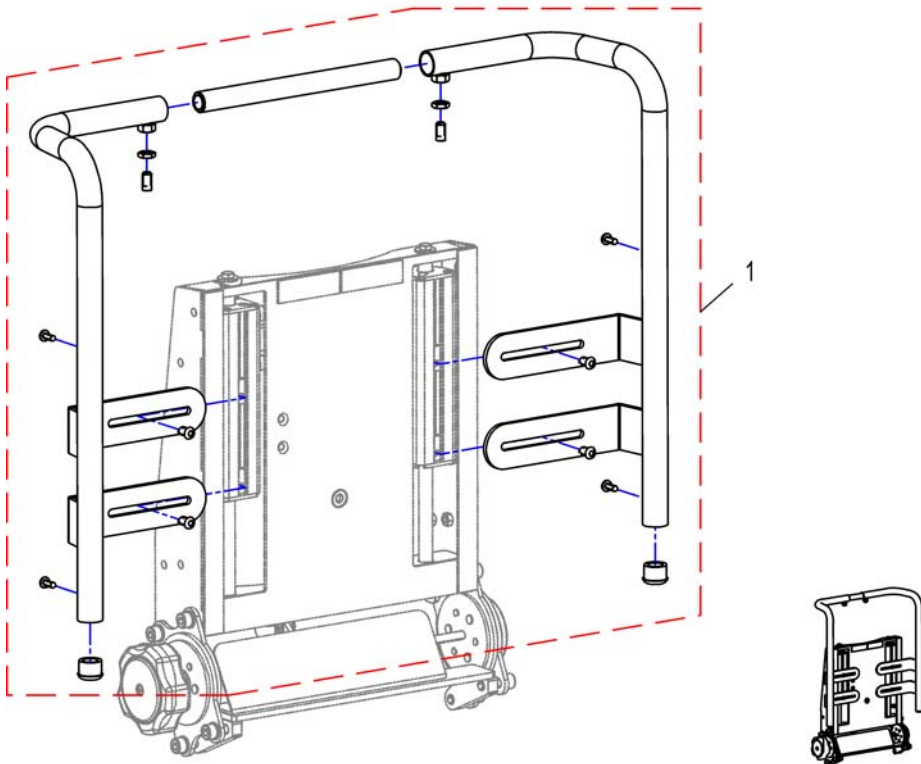

1531052X.dwg

1 SP1531052

RAMME RYGG UNIVERSAL EL-STOLER PORTA

1