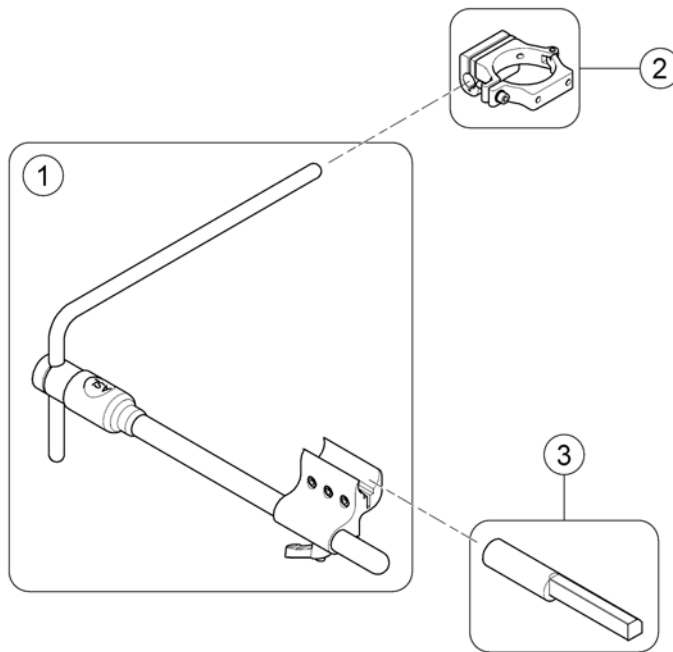

1641878.iso

1	SP1582573	(Nucleus Center Mount ASL660C)	1
2	SP1637862	(Remote Bracket for Nucleus)	1
3	SP1640858	(Adapter Ø22mm round to square)	1