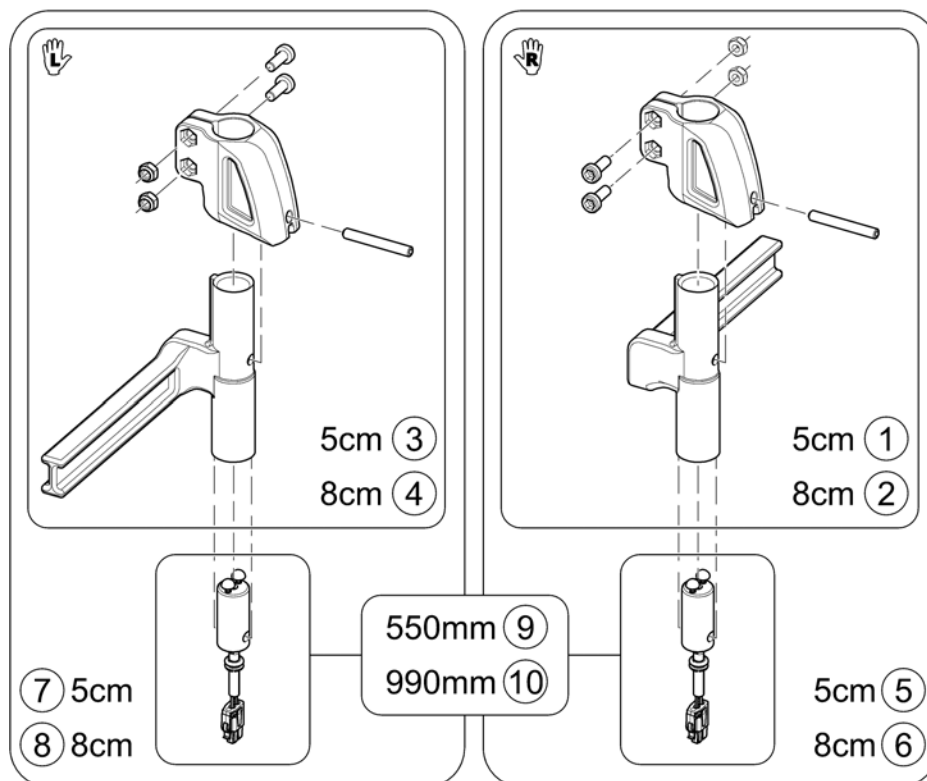

(Legrest Supports Vari (07/2005 =>))

1582374.00

1	SP1449732	BENSTØTTEHOLDER MAN HØ 5CM STORM	1
2	SP1449736	BENSTØTTEHOLDER MAN HØ 8CM STORM TDX BORA	1
3	SP1449733	BENSTØTTEHOLDER MAN VE 5CM STORM	1
4	SP1449737	BENSTØTTEHOLDER MAN VE 8CM STORM TDX BORA	1
5	SP1449314	BENSTØTTEHOLDER EL HØ 5CM STORM3 NY 010705	1
6	SP1449315	BENSTØTTEHOLDER EL HØ 8CM STORM3 NY 010705 <i>EasyAdapt</i>	1
7	SP1449735	BENSTØTTEHOLDER EL VE 5CM STORM3 TO TY 010705 <i>EasyAdapt</i>	1
7	SP1537398	(Footrest/Legrest receptacle, powered, LH, 5cm - R-Net w/ lifter) <i>Modulite</i>	1
8	SP1449739	BENSTØTTEHOLDER EL VE 8CM ST03 TO TY NY 010705 <i>EasyAdapt</i>	1
9	SP1450232	KABEL MED KONTAKT BENST TDX SP	1
10	SP1450228	BENST FESTEDEL TDX	1