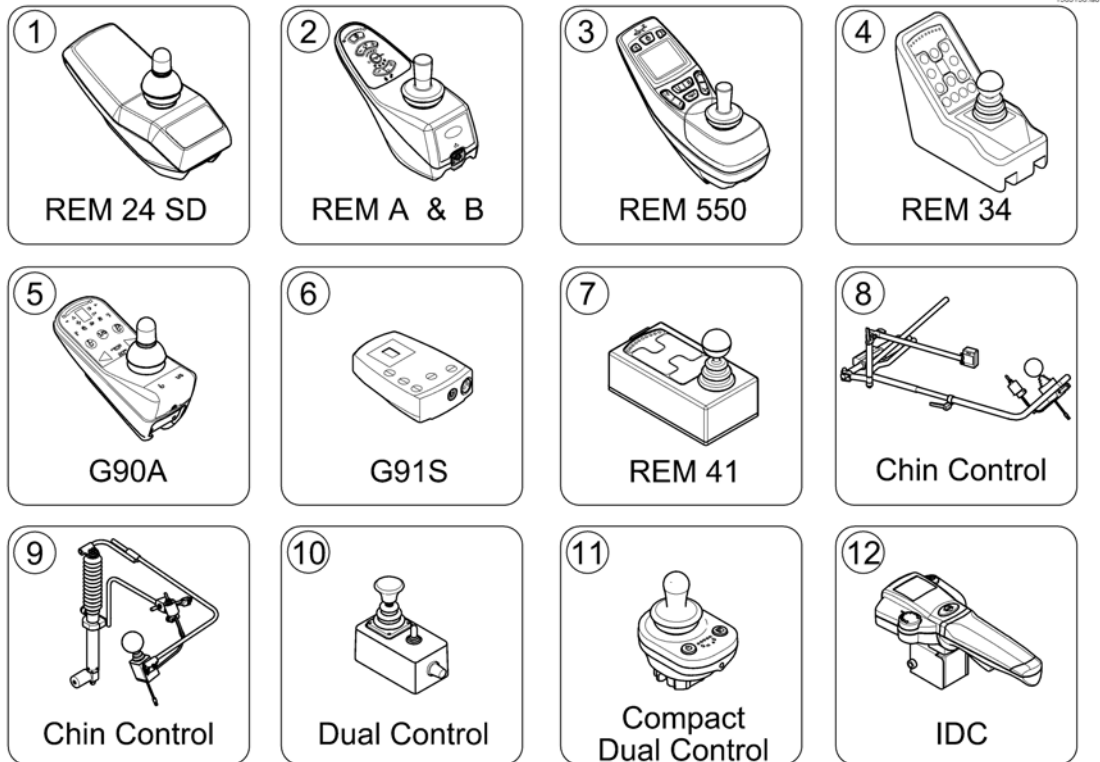

(ACS Remotes & Brackets)

1	-	(REM 24 SD with brackets) [1601/1602]		1
2	-	(REM A & B with brackets) [1638/1639/1643/1644]		1
3	-	(REM 550 with brackets) [1617/1618]		1
4	-	(REM 34 with brackets) [1611]		1
5	-	(G90A with brackets) [1614/1616]		1
6	-	(Remote G91S & brackets) [1615]		1
7	-	(Centre control REM 41) [1608]		1
7	-	(Tray remote REM 41) [1607]		1
8	-	(Chin Control, small (=> 16/12/31)) [1609]		1
9	-	(Chin Control - Modulite Seat (15/10/01 =>)) [1719]		1
10	-	(Dual Control with brackets) [1291/1292]	→ 30.06.2015	1
11	-	(Compact Dual Control with brackets) [1720]	01.07.2015 →	1
12	-	(Intuitive Dual Control (IDC) with bracket) [1645]		1