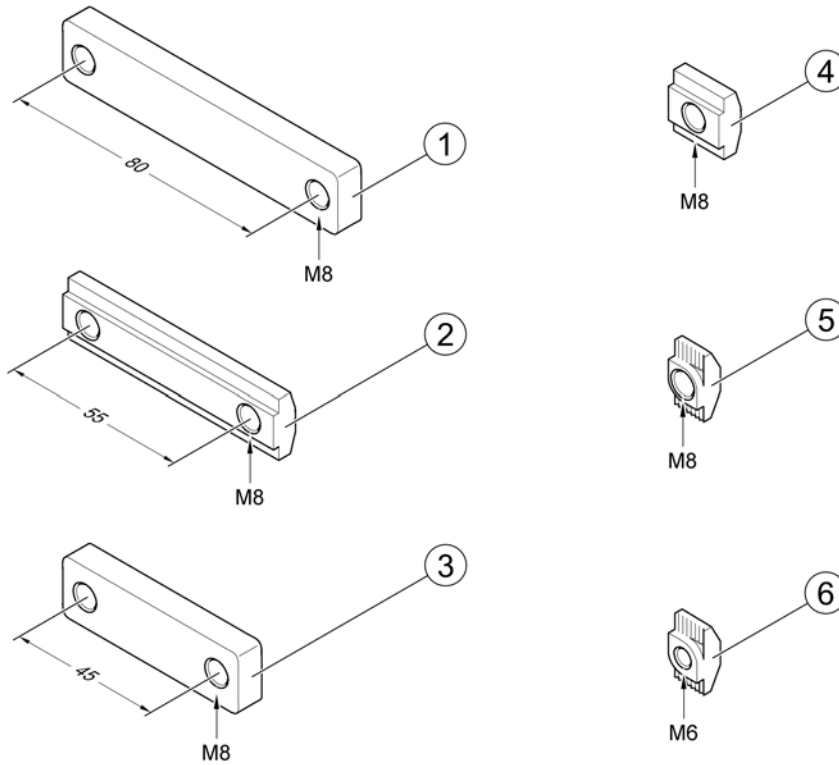

1

(T-Nuts for Accessories Modulite & ULM Seat)

157-4067 no

1	SP1556401	MUTTER SKINNE 80MM 2*M8 MODULITE	1
2	SP1572444	MUTTER SKINNE 55MM 2*M8 MODULITE	1
3	SP1555168	MUTTER SKINNE 45MM 2*M8 MODULITE	1
4	SP1557341	MUTTER SKINNE M8 BRED MODULITE	1
5	SP1573158	MUTTER SKINNE VRIDBAR M8 MODULITE	1
6	SP1573721	MUTTER SKINNE VRIDBAR M6 MODULITE	1