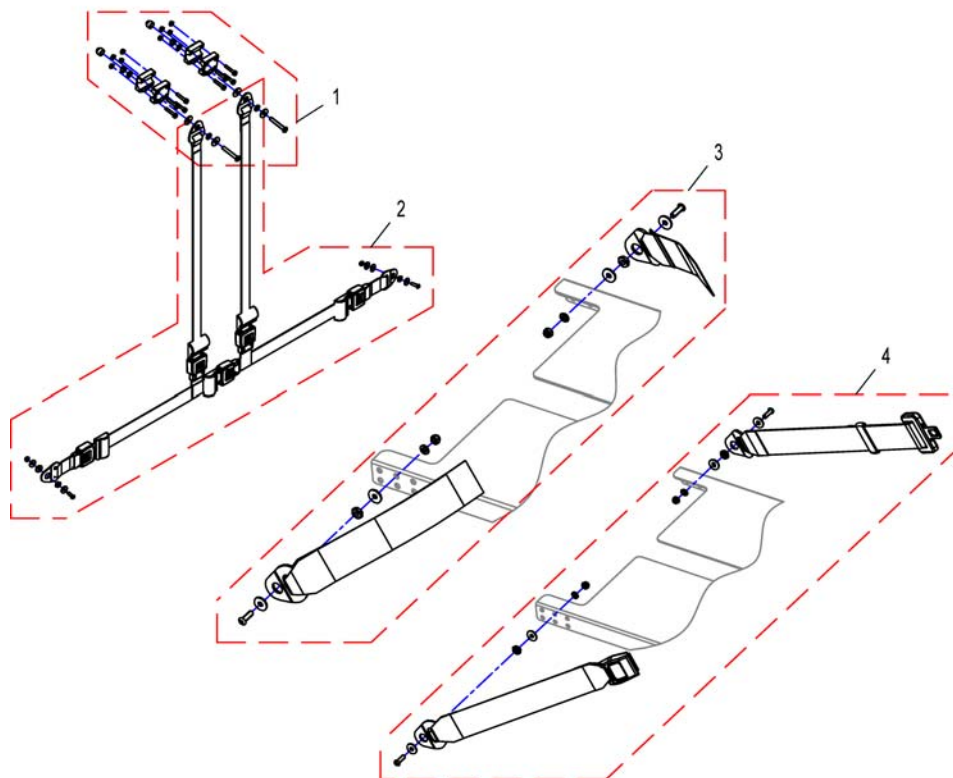

(Lap Belts / H-Belt)

1529460X.dwg

1	SP1530575	H-SELE FESTE EASYADAPT STORM4	1
2	SP1530576	H-SELE EASYADAPT STORM4	1
3	SP1529460	(Lap Belt hook & loop, cpl.)	1
4	SP1529461	HOFTEBELTE M HURTIGLÅS STORM4	1