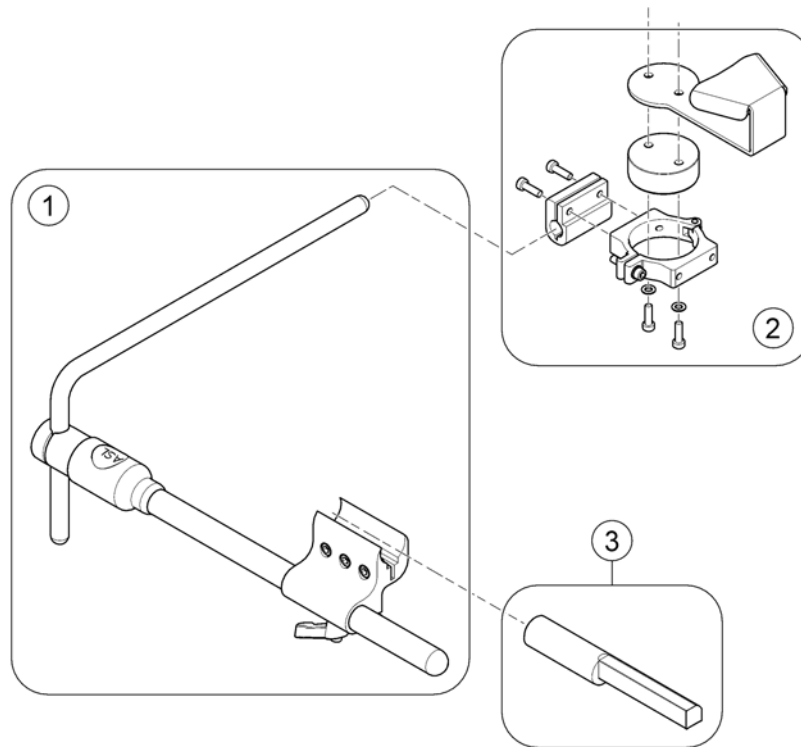

(Remote Bracket, Attendant)

1605185 iso

1 SP1603363

(LiNX Remote bracket, Attendant)

1

(Remote Bracket, Nucleus)

1654655.iso

1	SP1582573	(Nucleus Center Mount ASL660C)	1
2	SP1637863	(Adapter Kit REM110-400 on Nucleus)	1
3	SP1640858	(Adapter Ø22mm round to square)	1