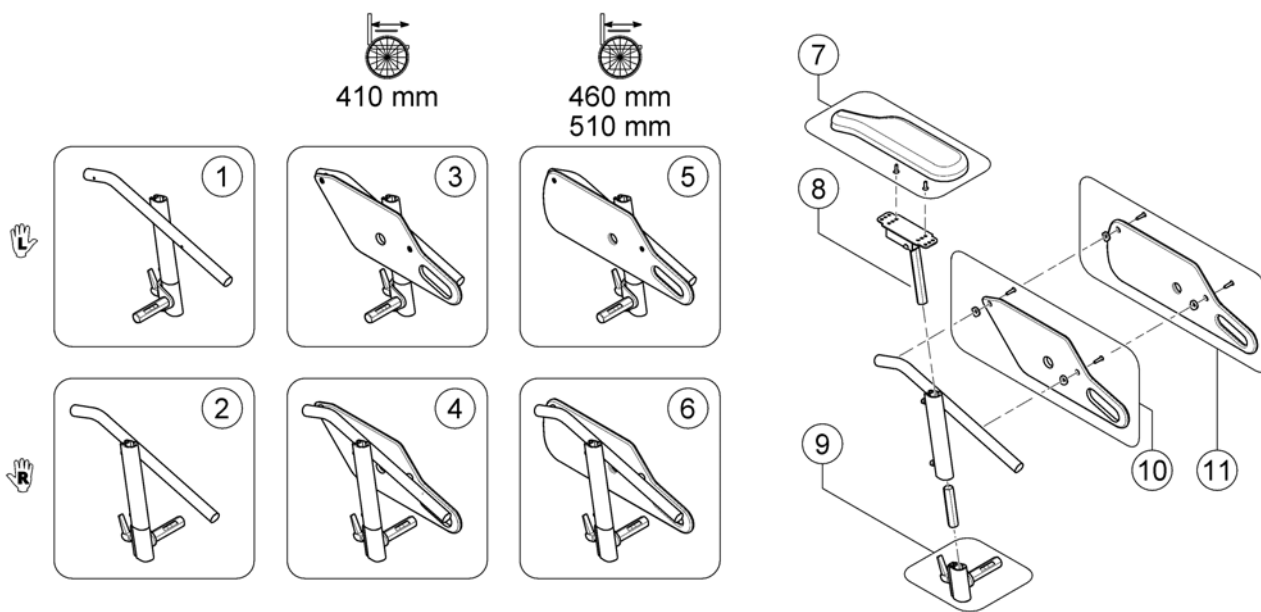

(Fixed Armrest, removable)

1421692X.iso

1	SP1425846	(Armrest cpl. 38cm LH Recaro man. Back)	1
2	SP1425845	(Armrest cpl. 38cm RH Recaro man. Back)	1
3	SP1436534	ARMLN DHREG VE SB39 SD41 H34 FLEX TOR/TYPH	1
3	SP1436536	ARMLN DHREG VE SB39 SD41 H38 FLEX TOR TYPH	1
4	SP1436533	ARMLN DHREG HØ SB39 SD41 H34 FLEX TOR/TYPH	1
4	SP1436535	ARMLN DHREG HØ SB39 SD41 H38 FLEX TOR/TYPH	1
5	SP1421694	ARMLN VE KPL HREG AVTGB 340MM STORM TDX	1
5	SP1421695	ARMLN VE KPL DHREG 380MM STORM3	1
6	SP1421692	ARMLN HØ KPL HREG AVTGB 340MM STORM TDX	1
6	SP1421693	ARMLN HØ KPL DHREG 380MM STORM3	1
7	SP1443004	ARMLNSPOLSTER VE STORM STORM TDX BORA	1
7	SP1449043	ARMLNSPOLSTER HØ STORM STORM TDX BORA	1
7	SP1528846	ARMLNSPOLSTER VE LANG STORM TDX BORA	1
7	SP1528845	ARMLNSPOLSTER HØ LANG STORM4 TDX BORA	1
8	SP1510857	ARMLNSPOLSTER HOLDER VE STORM3/4 2009-> <i>For chairs bevor 01/01/09 also order a new armpad.</i>	1
8	SP1510856	ARMLNSPOLSTER HOLDER HØ STORM3/4 2009-> <i>For chairs bevor 01/01/09 also order a new armpad.</i>	1
9	SP1423225	HOLDER ARMLN KPL VENSTR FAST ARMLN STORM3	1
9	SP1423223	HOLDER ARMLN KPL HØYRE FAST ARMLN STORM3	1
10	SP1428078	KLESBESKYTTER STORM4 TDX	1
11	SP1420471	KLESBESKYTTER TDX	1