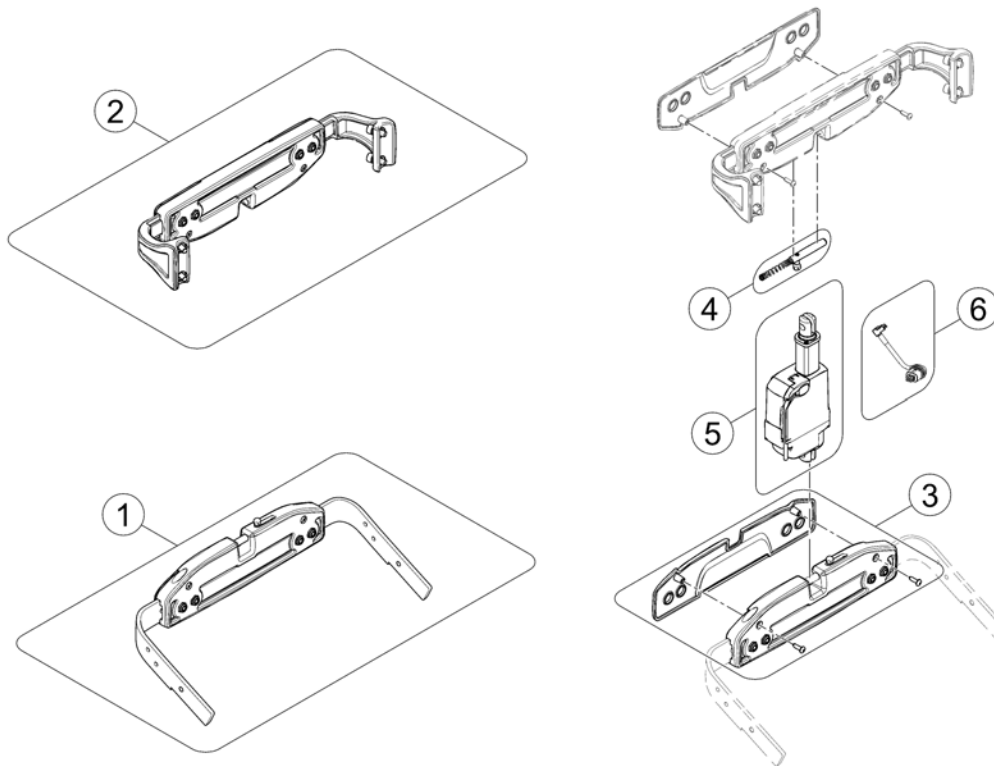

(Back Recliner / Stabilization bracket)

1571097.kim

1	SP1567169	ACTUATOR BRAKETT MODULITE	1
2	SP1567168	BRAKETT STABILISATOR RYG STORM4 MODULITE	1
6	SP1607105	(LiNX Actuator cable LA23 - 950mm)	1
3	SP1571702	(Cover)	1
4	SP1571704	(Locking bolt)	1
5	SP1557820	ACTUATOR RYGG MODULITE	1
6	SP1572166	KABEL ACTUATOR MODULITE	1
6	SP1607124	(LiNX Actuator cable LA23 - 1500mm)	1