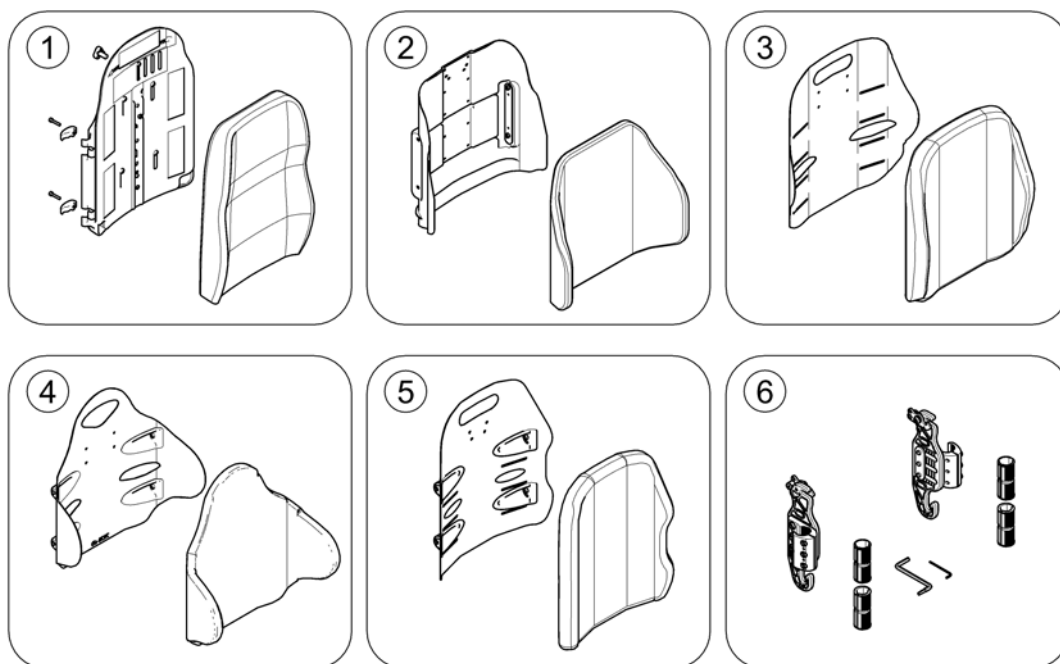

(Backrest Cushions)

1588915 no

1	-	(Flex 3 / Laguna)		1
2	-	(Matrx Posture Back)		1
3	-	(Matrx Elite T/R Back)	01.07.2015 →	1
4	-	(Matrx Elite Deep Back)	01.07.2015 →	1
5	-	(Matrx Elite (Full) Back)		1
6	-	(Mounting Hardware for Matrx backrests)		1