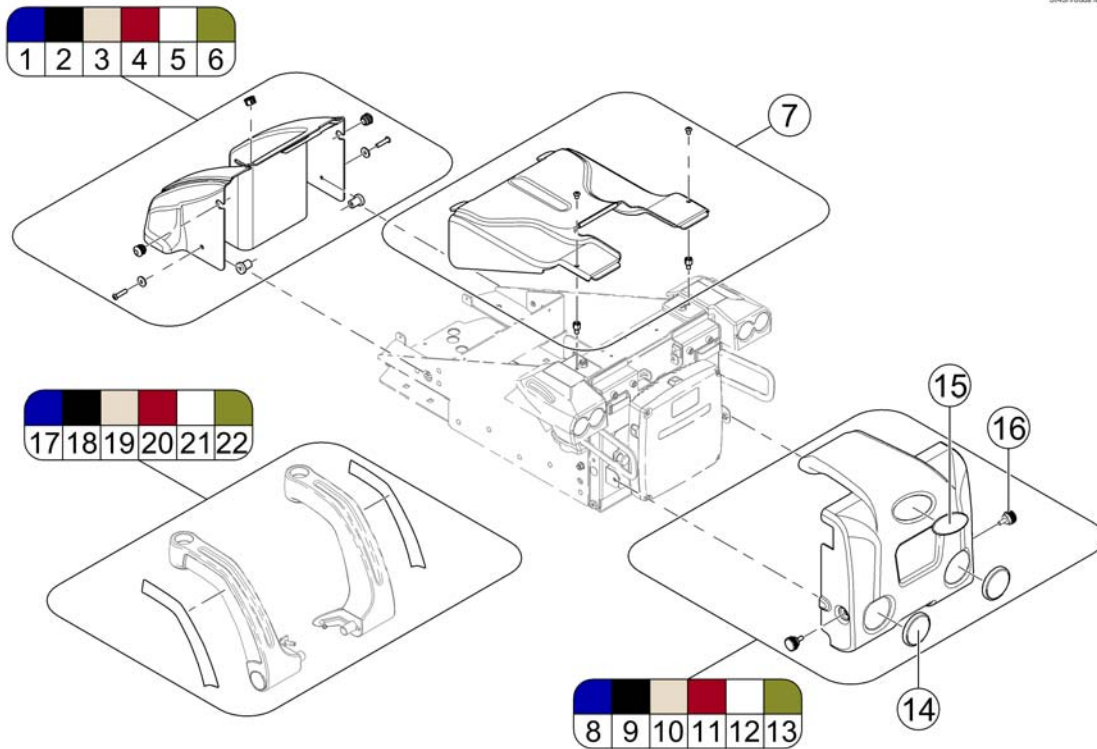

(Shrouds (with Ultra Low Maxx Seat))

SH4Shrouds iso

	SP1553166	LAKKSTIFT BLÅ STORM4 STORM4	1
	SP1553148	LAKKSTIFT SVART STORM4 STORM4	1
	SP1553167	(Touch-up paint - Champagne)	1
	SP1553169	(Touch-up paint - Red)	1
	SP1553168	(Touch-up paint - White (RAL 9016))	1
	SP1553210	(Touch-up paint - Green (RAL 6003))	1
	SP1553211	LAKKSTIFT SØLV STORM4 STORM4	1
1	SP1559801	DEKSEL FORAN BLÅ STORM4 FRA APRIL 2012	1
2	SP1559802	DEKSEL FORAN SORT STORM4 FRA APRIL 2012	1
3	SP1559803	(Front shroud, cpl. - champagne)	1
4	SP1559804	(Front shroud, cpl. - red)	1
5	SP1559805	(Front shroud, cpl. - white (RAL 9016))	1
6	SP1559806	(Front shroud, cpl. - green (RAL 6003))	1
7	SP1546754	(Middle shroud - White (RAL 9006))	1
8	SP1530346	DEKSEL BAK BLÅ STORM4	1
9	SP1530347	DEKSEL BAK SORT STORM4	1
10	SP1530348	(Rear shroud, cpl., Champagne)	1
11	SP1530427	(Rear shroud, cpl., Red)	1
12	SP1530428	(Rear shroud, cpl., White (RAL 9016))	1
13	SP1530429	(Rear shroud, cpl., Green (RAL 6003))	1
14	1419274	REFLEKTOR RØD TYPHOON	1
15	0572-06266	INVACARE LOGO STORM4	1
16	1440769	(Hand screw M6x15)	1
17	SP1522428	DECAL KIT STORM4 STORM4	1
18	SP1523651	DECAL KIT STORM4 SORT STORM4	1
19	SP1529145	(Decal-Kit Champagne)	1
20	SP1529393	(Decal-Kit Red (RAL 3007))	1
21	SP1529395	(Decal-Kit White (RAL 9016))	1
22	SP1529397	(Decal-Kit Green (RAL 6003))	1