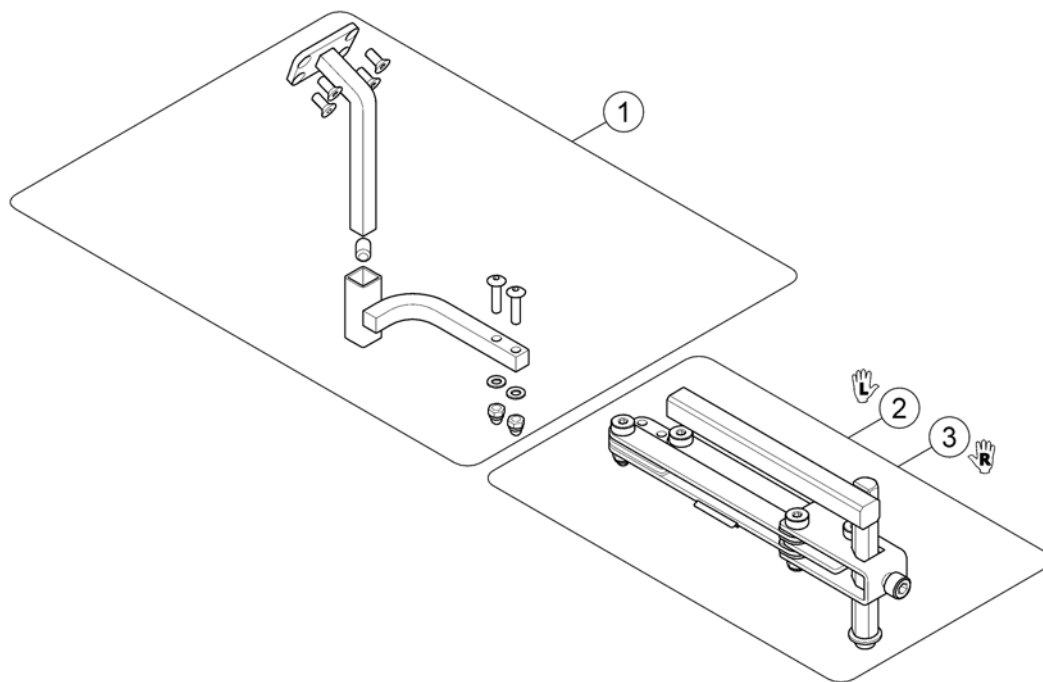

(Remote Bracket Swing away & height adjust.)

1560310.iso

1	SP1517352	FESTE FOR G90 SWINGAWAY STORM4 TDX BORA	1
2	SP1496249	SWING AWAY VE NY MOD2008 KPL	1
3	SP1496248	SWING AWAY HØ NY MOD2008 KPL	1