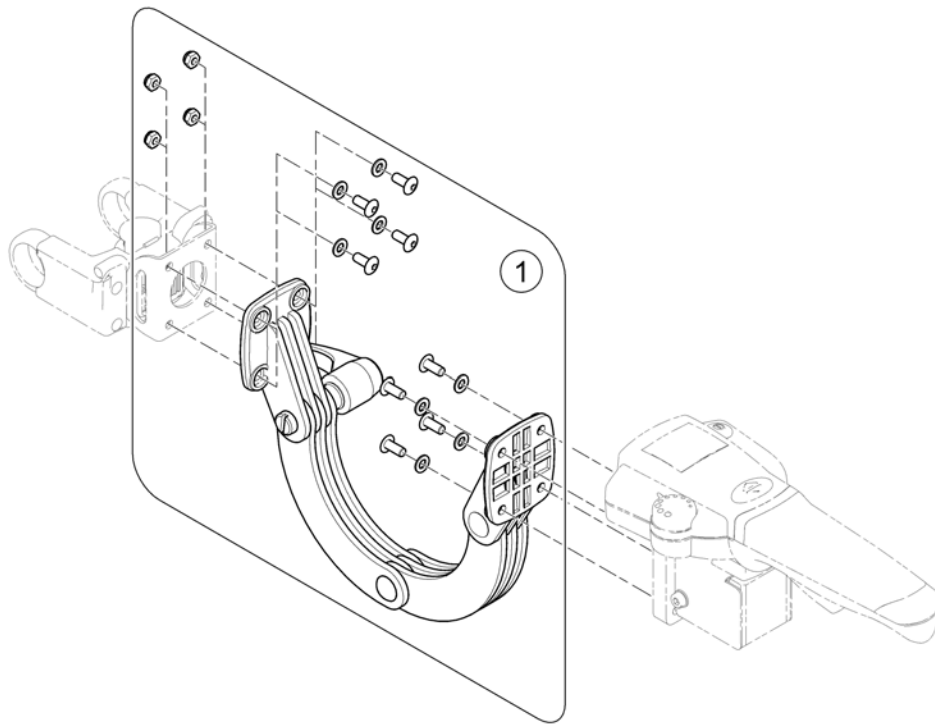

(Height adjustable Bracket, IDC)

1605484 iso

1 SP1604195

(Height adjustable bracket for IDC, cpl.)

1