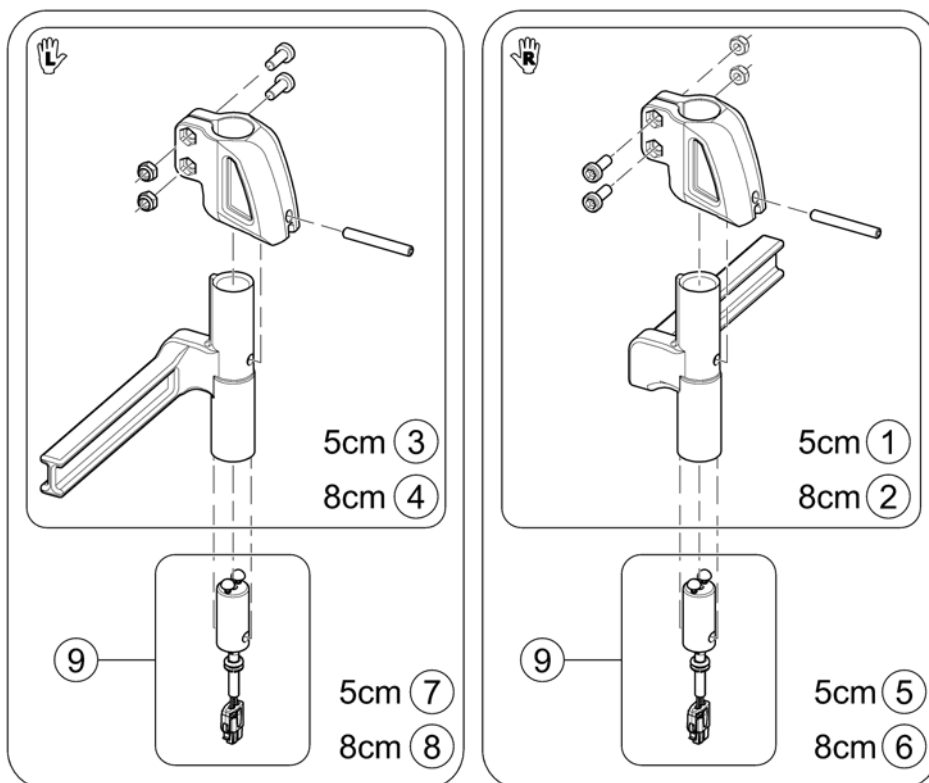

(Legrest Support, Vari series 07/2005 ==>)

1449734 iso

1	SP1449732	BENSTØTTEHOLDER MAN HØ 5CM STORM	1
2	SP1449736	BENSTØTTEHOLDER MAN HØ 8CM STORM TDX BORA	1
3	SP1449733	BENSTØTTEHOLDER MAN VE 5CM STORM	1
4	SP1449737	BENSTØTTEHOLDER MAN VE 8CM STORM TDX BORA	1
5	SP1531071	BENSTØTTEHOLDER EL HØ STORM4 BORA 5CM	1
6	SP1531073	BENSTØTTEHOLDER EL 8CM STORM4 HØ	1
7	SP1531072	BENSTØTTEHOLDER EL VE STORM4 BORA 5CM	1
8	SP1531082	BENSTØTTEHOLDER EL 8CM STORM4 VE	1
9	SP1530795	KABEL I HOLDER F BENST STORM4 BORA TDX	1