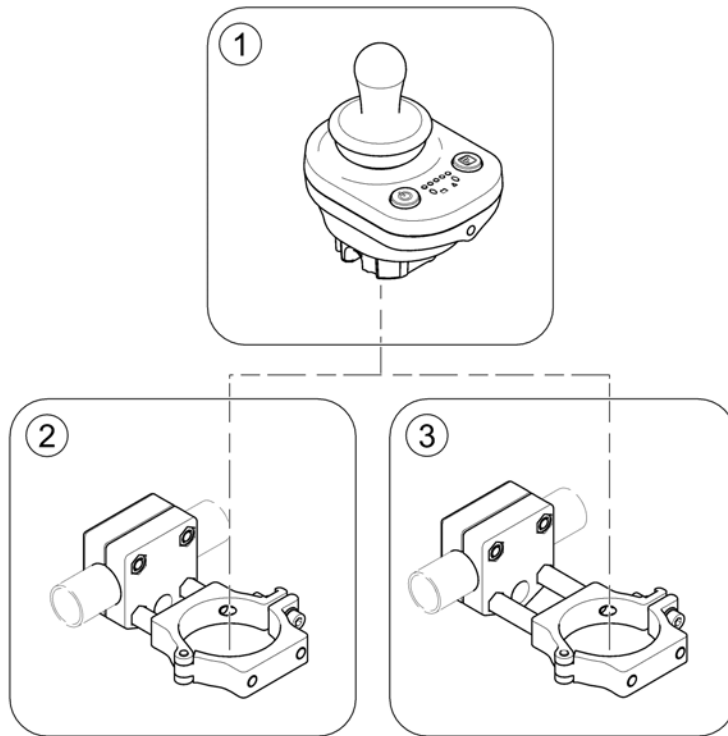

(Compact Dual Control with brackets)

1588802 Rev

1	-	(Compact Dual Control)	1
2	-	(Remote Bracket, Compact Dual Control/ACU - short)	1
3	-	(Remote Bracket, Compact Dual Control/ACU - long)	1