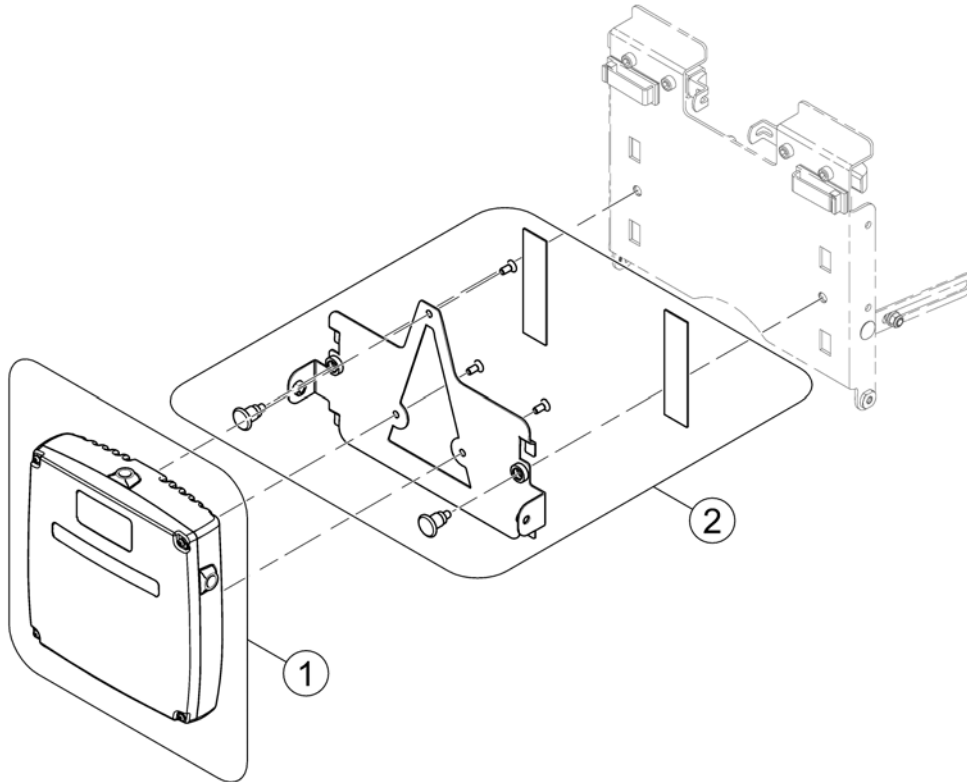

(Powermodule GGB & Bracket)

1581910 iso

1	SP1568490	POWERMODUL DX-GB2 STORM4	1
2	SP1582003	(Bracket Powermodule GGB2)	1