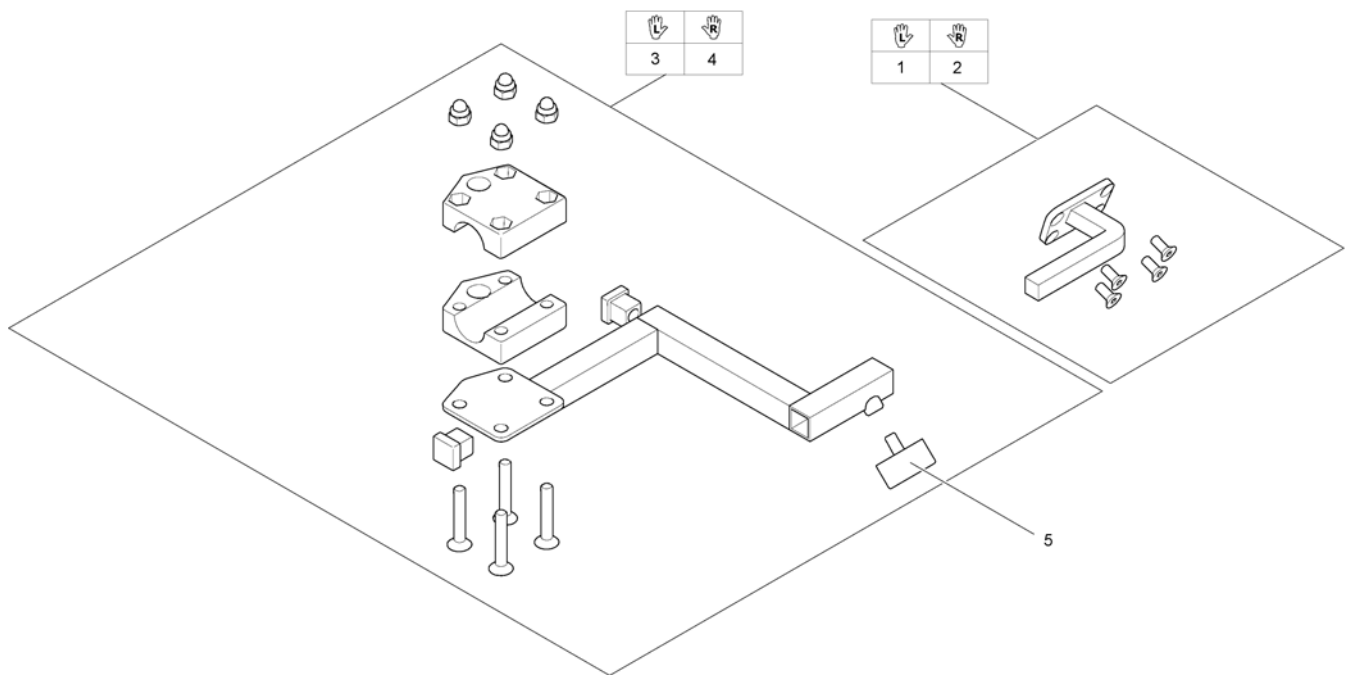

(Remote Bracket Attendant for Standard-/EasyAdapt-Seat)

1560853.iso

1	SP1509435	(Remote Support attendant control G90A, LH)	1
2	SP1509439	(Remote Support attendant control G90A, RH)	1
3	SP1422937	FESTE STYREBOKS RYGGRØR STORM4 TDX SP2	1
4	SP1422936	(Bracket for attendant control RH)	1
5	L31001	VINGSKRUV M 6X10 GARANT G24 S	1