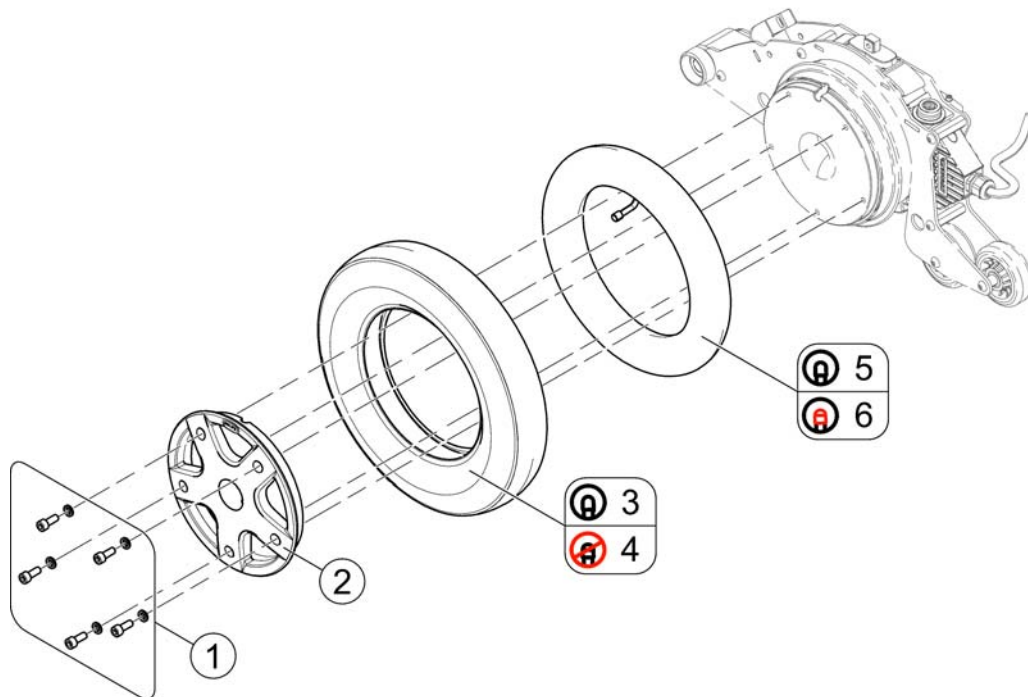

(Drive Wheels GGB)

1581908.iso

1	SP1582235	(Wheel mounting kit)	1
2	SP1582236	(Outer Wheel Rim 14" GGB2 incl. Sticker)	1
3	SP1522940	DEKK LUFT 14X 3 (3,00-8) STORM4	1
4	SP1141342	DEKK KOMPAKT GB2 14X3 STORM4 TDX	1
5	SP1039651	SLANGE 14" STORM4 MAX	1
6	SP1541374	(Tube 14", puncture protected)	1