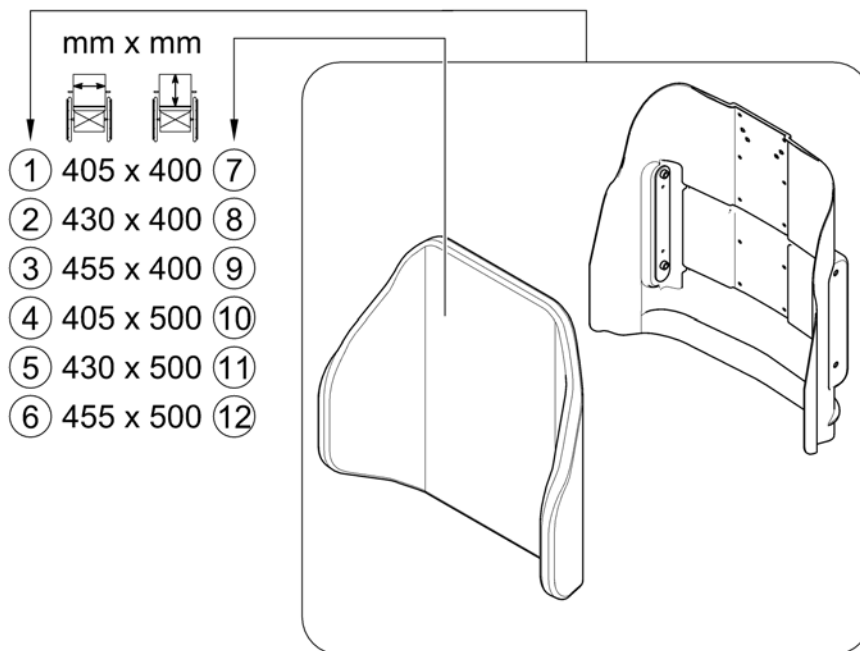

(PB Back)

158204 no

Posture Back

1	1515727	RYGG Posture Back 40.5w x 40.5h No H/ware	1
2	1515729	Posture Back 43w x 40.5 No H/ware	1
3	1515731	RYGG Posture Back 45.5w x 40.5h No H/ware	1
4	1515728	RYGG Posture Back 40.5w x 50.5h No H/ware	1
5	1515730	Posture Back 43w x 50.5h No H/ware	1
6	1515732	Rygg Posture Back b45,5 h50,5 ufeste	1
7	1544896	Ryggtrekk Posture Back s b40,5 rh40,5	1
8	1544899	Ryggtrekk Posture Back t rekk sb43 rh40,5	1
9	1544995	Ryggtrekk Posture Back s b45,5 rh40,5	1
10	1544897	Ryggtrekk Posture Back s b40,5 rh50,5	1
11	1544982	Ryggtrekk Posture Back t rekk sb43 rh50,5	1
12	1544996	Ryggtrekk Posture Back s b45,5 rh50,5	1