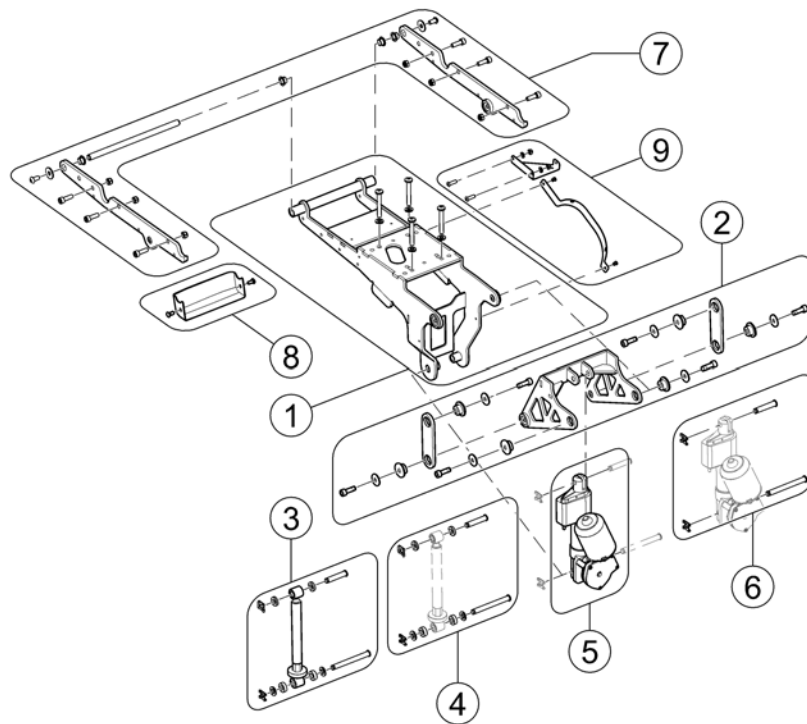

(Seat Tilt)

1583167.indd

1	SP1551991	TILT BÆRER STORM4 [1002][1014]		1
2	SP1559711	TILT KPL U BÆRER STORM4 [1002][1014]		1
3	SP1551010	(Tilt spindle, cpl.) [1002]		1
4	SP1551009	(Mounting-Kit)		1
5	SP1532480	MOTOR TILT STORM4 [1014] ACS		1
5	SP1607900	(REAC Motor RE35 stroke=50 (w/o switchbox) - LiNX) [1014] LiNX	01.01.2017 →	1
6	SP1532481	MONTERINGSKIT TILT STORM4		1
7	SP1573217	SETE SUPPORT MODULITE [2001]		1
8	SP1588880	(Module Cover, cpl.)	01.01.2016 →	1
9	SP1603273	(Cable Support Sheets, cpl.) [1030][1040]		1