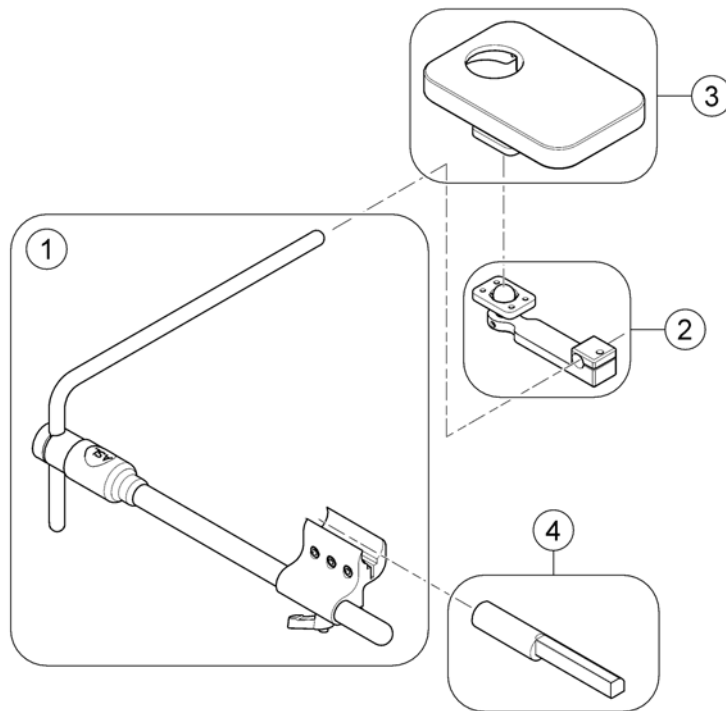

(Bracket, MEC - Tray Mount, Nucleus)

1641726.iso

1	SP1582573	(Nucleus Center Mount ASL660C)	1
2	SP1640454	(Hitch Mount for Tray)	1
3	SP1640290	(Tray for MEC ASL130)	1
4	SP1640858	(Adapter Ø22mm round to square) <i>not for ULM Seat!</i>	1