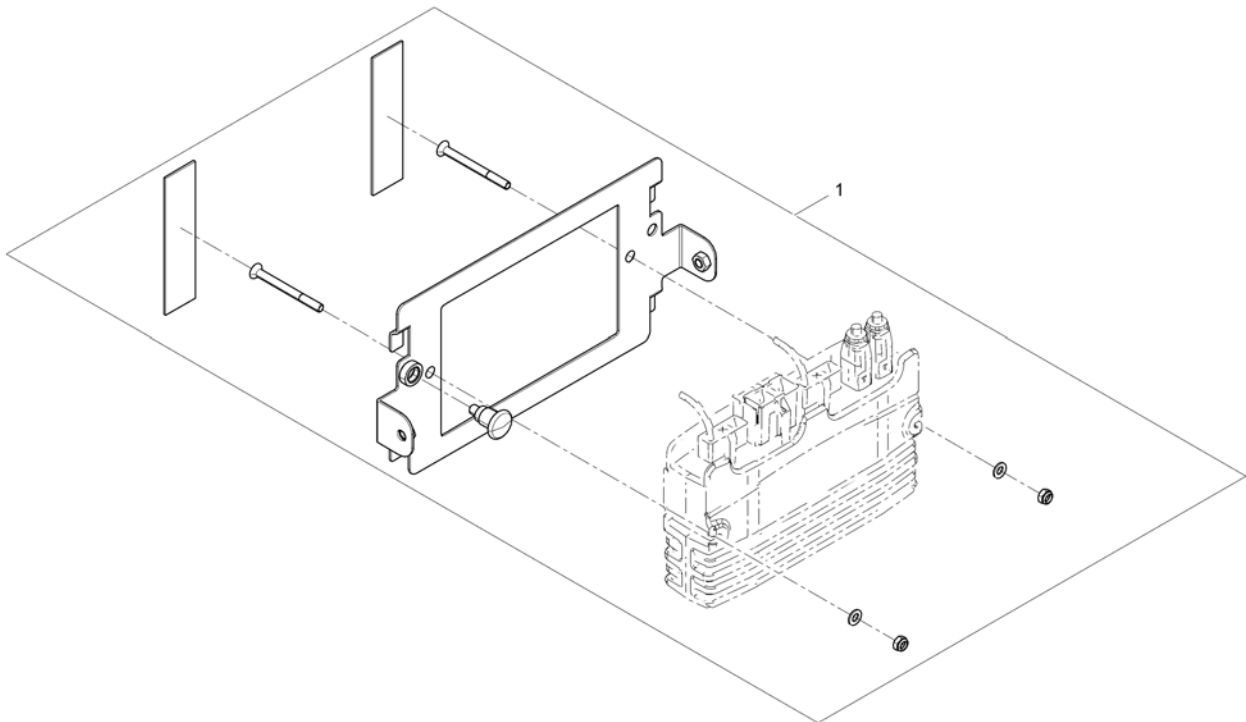

1 SP1543129

(Holder Powermodule)

Lock washer between module and bracket!

1