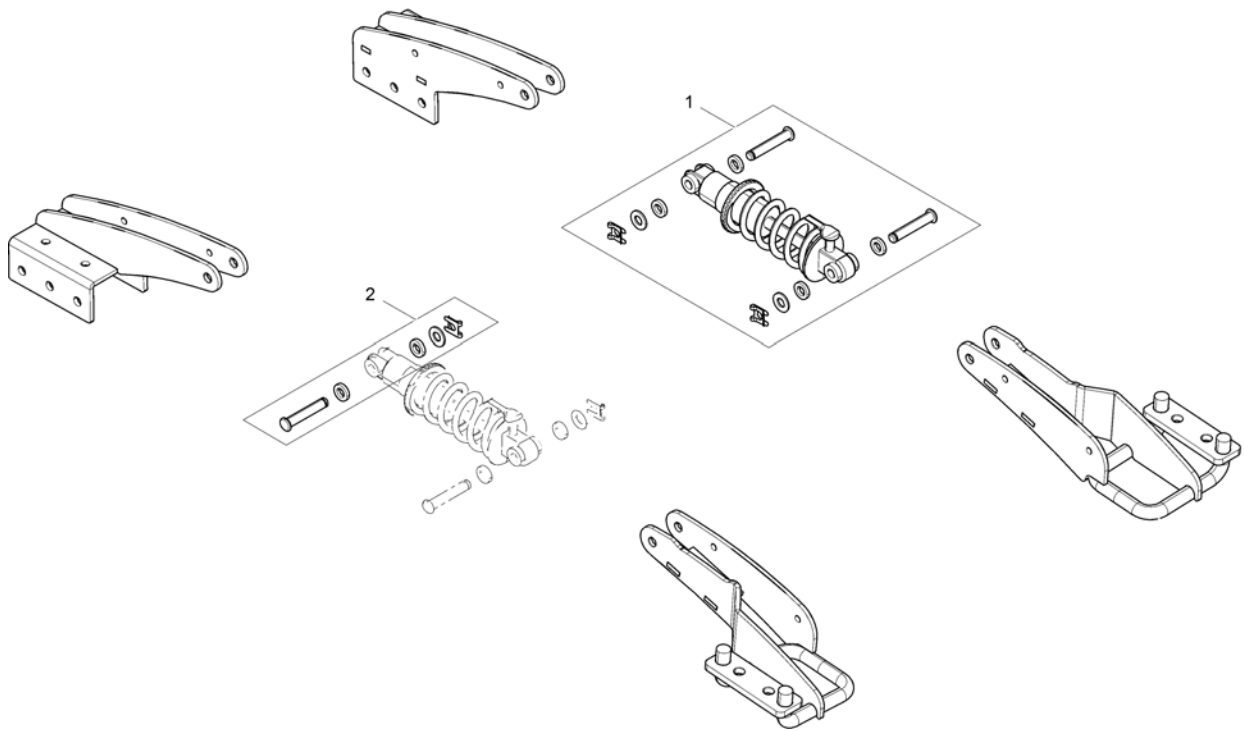

Invacare® Storm4 | Chassis
(Upper suspension, Storm4 X-Plore)

1540327X.iso

1	SP1540348	(Shock absorber front swing arm, soft, cpl.)	1
1	SP1540349	(Shock absorber front swing arm, hard, cpl.)	1
2	SP1540350	(Mountingkit)	1