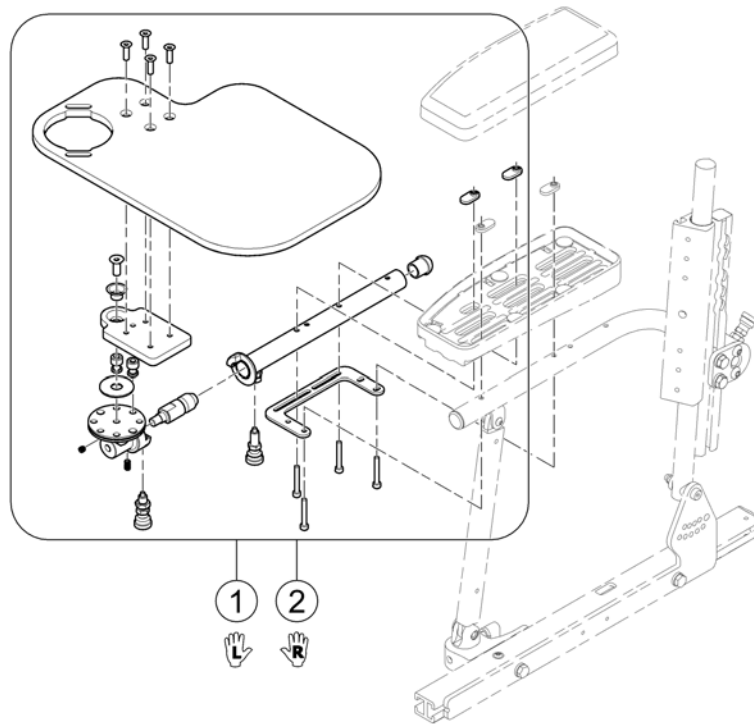

1588630 iso

1	-	(Trays)	1
2	-	(Trays (Ultra Low Maxx Seat))	1

(Trays)

1	SP1548198	BORD UTEN UTSPARR SB38 STORM4	1
2	SP1548201	BORD UTEN UTSPARRING STORM4	1
3	SP1422954	BORD INKL FESTE KPL STORM UTEN UTSPARRING	1
4	SP1584644	(Swing-Out Tray, 760mm, Seatwidth 480mm to 580mm, no Cutout, cpl. with holder)	1
5	SP1535050	BORD 540MM SB33-43 UTEN UTSKJÆRING STORM4	1
6	SP1535010	BORD 620MM SB38-48 UTEN UTSKJÆRING STORM4	1
7	SP1535011	BORD 660MM SB44-53 UTEN UTSKJÆRING STORM4	1
8	SP1586049	(Tray table, 760mm, no Cutout)	1
9	SP1548138	(Swing-Out Tray, 540mm, Seatwidth 330mm to 430mm, Cutout RH, cpl. with holder)	1
10	SP1548199	BORD STYREBOKS HØ SIDE STORM4	1
11	SP1422953	BORD NEDFELLBART VE STYREBOKS HØ STORM3	1
12	SP1584663	(Swing-Out Tray, 760mm, Seatwidth 480mm to 580mm, Cutout RH, cpl. with holder)	1
13	SP1535051	BORD 540MM SB33-43 STORM4 UTSKJÆRING HØ	1
14	SP1535012	BORD 620 MM SB38-48 UTSK HØ STORM 4 UTEN FESTE	1
15	SP1535049	BORD 660MM SB 44-53 UTSK HØ SIDE UTEN FESTE	1
16	SP1586048	(Tray table, 760mm, Cutout RH)	1
17	SP1548197	(Swing-Out Tray, 540mm, Seatwidth 330mm to 430mm, Cutout LH, cpl. with holder)	1
18	SP1548200	BORD STYREBOKS VE SIDE STORM 4	1
19	SP1422952	BORD NEDFELLBART HØ STYREBOKS VE STORM3	1
20	SP1584662	(Swing-Out Tray, 760mm, Seatwidth 480mm to 580mm, Cutout LH, cpl. with holder)	1
21	SP1535009	BORD 540MM SB33-43 STORM4 UTSKJÆRING VE	1
22	SP1534974	BORD 620 MM SB38-48 UTSK VE STORM 4 UTEN FESTE	1
23	SP1534975	BORD 660MM SB38-48 UT VE STORM4 UTSKJÆRING VE	1
24	SP1586047	(Tray table, 760mm, Cutout LH)	1
25	SPZ177011	HOLDER FOR BORD SVINGBAR KPL STORM3/STORM4	1
26	Z177025	FESTE KIT BOR STORM4	1
27	SP1590090	(Tray Support bumper for Soft Armpad (increased height))	1