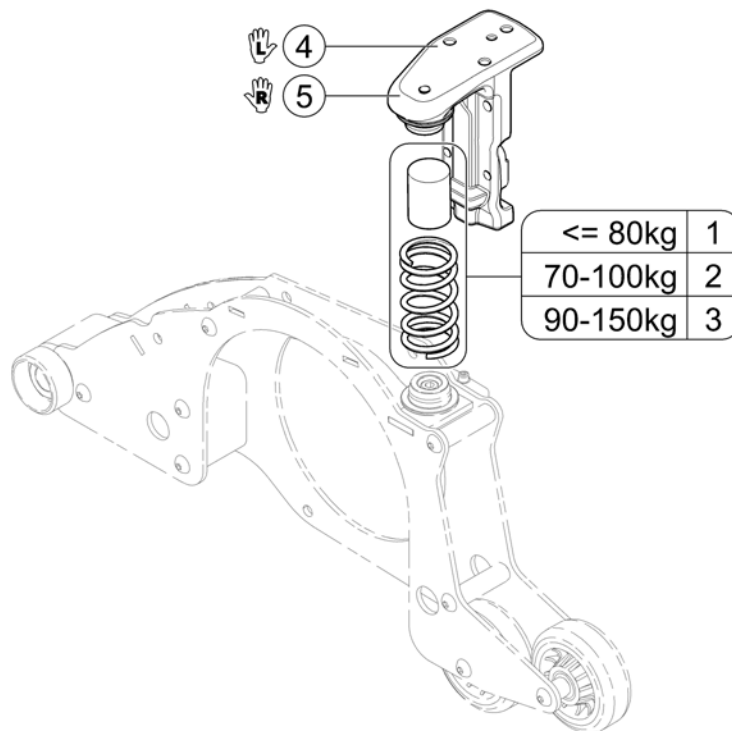

(Suspension)

1581876 iso

1	SP1582237	(Spring Element <= 80kg)	1
2	SP1582363	(Spring Element 70-100kg)	1
3	SP1582364	(Spring Element 90-150kg)	1
4	SP1577234	(Suspension Support, LH)	1
5	SP1574142	(Suspension Support, RH)	1