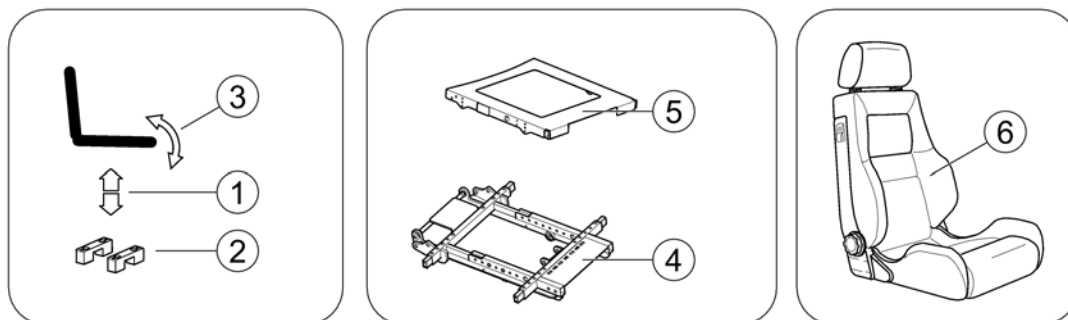

(Seat Height Adapter)

1583151.no

1 SP1555071

SETEHØYDE ADAPTER STORM4 FRA 15/5-2012

1

1	SP1551991	TILT BÆRER STORM4 [1002][1014]	1
2	SP1559711	TILT KPL U BÆRER STORM4 [1002][1014]	1
3	SP1551010	(Tilt spindle, cpl.) [1002]	1
4	SP1551009	(Mounting-Kit)	1
5	SP1588045	(Tilt Motor Reac 23.3 (incl. Hardware)) [1014]	1
6	SP1532481	MONTERINGSKIT TILT STORM4	1
7	SP1580197	(Relais cover, cpl.)	1
8	SP1603273	(Cable Support Sheets, cpl.) [1030][1040]	1