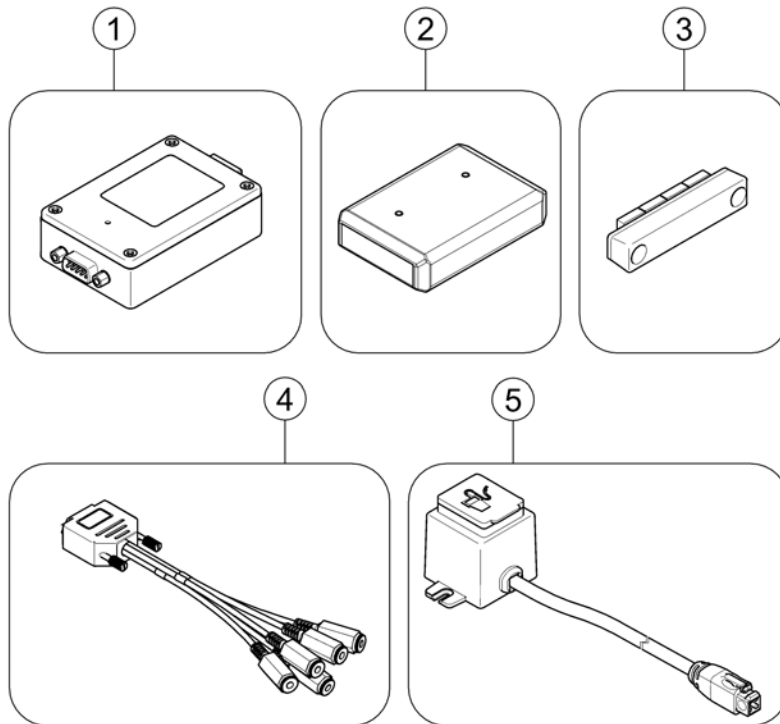

1	SP1544036	(4 Switch Interface) [1630]	1
2	P10163	(Sip & Puff Module(DX-SNP)) [1633]	1
-	SPZ183267	(Bracket for Sipp and Puff) [1668]	1
3	P10072	(Bus 4-way socket (T-Adapter)) [1680]	1
4	P30080	(5-1 Switch Adaptor) [1681]	1
5	P40107	(Charger Socket Modul) [1661]	1