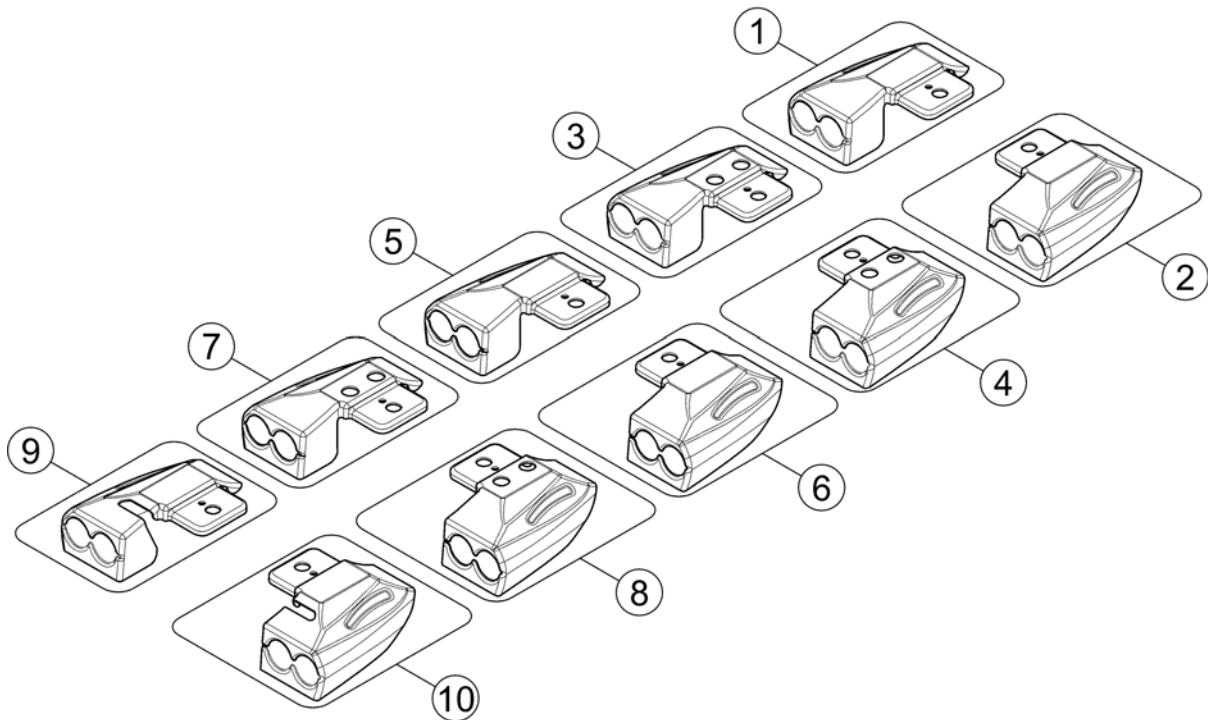

(Shroud spring bracket/rear light)

1528810X.iso

1	SP1528810	(Shroud for spring bracket without light LH)	1
2	SP1528811	(Shroud for spring bracket without light RH)	1
3	SP1552927	(Shroud for spring bracket, with baggage carrier, without light, LH)	1
4	SP1552928	(Shroud for spring bracket, with baggage carrier, without light, RH)	1
5	SP1527836	DEKSEL BAK LED LYKT VE STORM4	1
6	SP1527835	DEKSEL BAK LED LYKT HØ STORM4	1
7	SP1552929	(Shroud for spring bracket, with baggage carrier, for LED-rearlight, LH)	1
8	SP1552930	(Shroud for spring bracket, with baggage carrier, for LED-rearlight, RH)	1
9	SP1528627	(Shroud for spring bracket for rearlight Germany, LH)	1
10	SP1528626	(Shroud for spring bracket for rearlight Germany, RH)	1