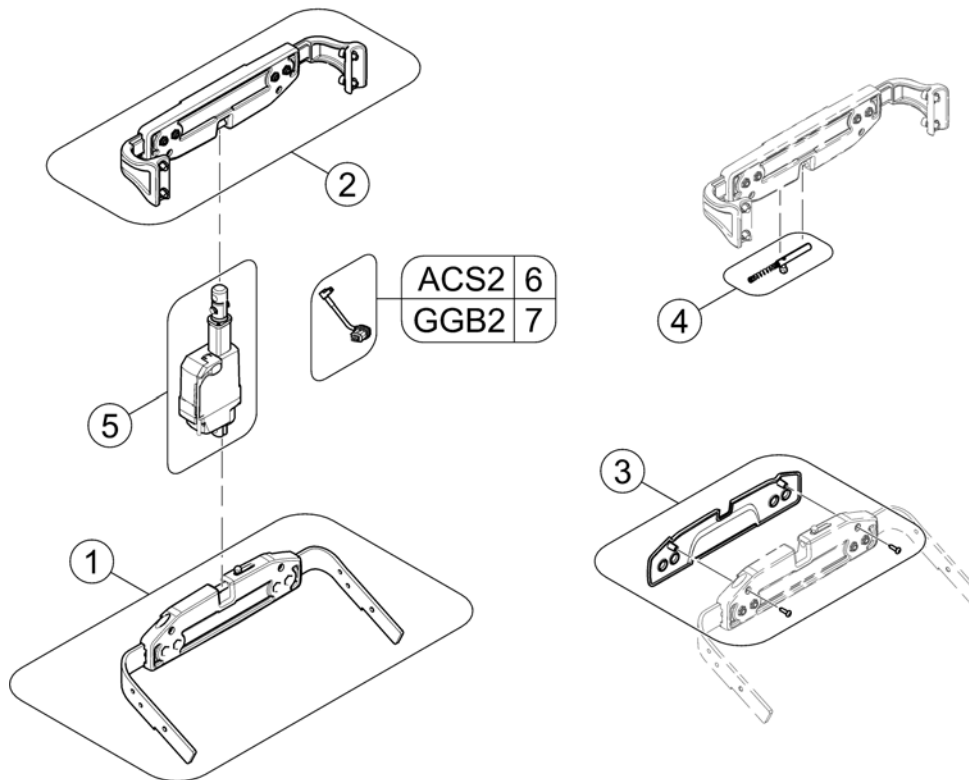

(Backrest Recliner / Stabilisation bracket)

1583079.iss

1	SP1567169	ACTUATOR BRAKETT MODULITE	1
2	SP1567168	BRAKETT STABILISATOR RYG STORM4 MODULITE	1
3	SP1571702	(Cover)	1
4	SP1571704	(Locking bolt)	1
5	SP1557820	ACTUATOR RYGG MODULITE	1
6	SP1572166	KABEL ACTUATOR MODULITE	1
7	SP1579551	(Actuator Cable LA23 GGB2 (~850mm))	1