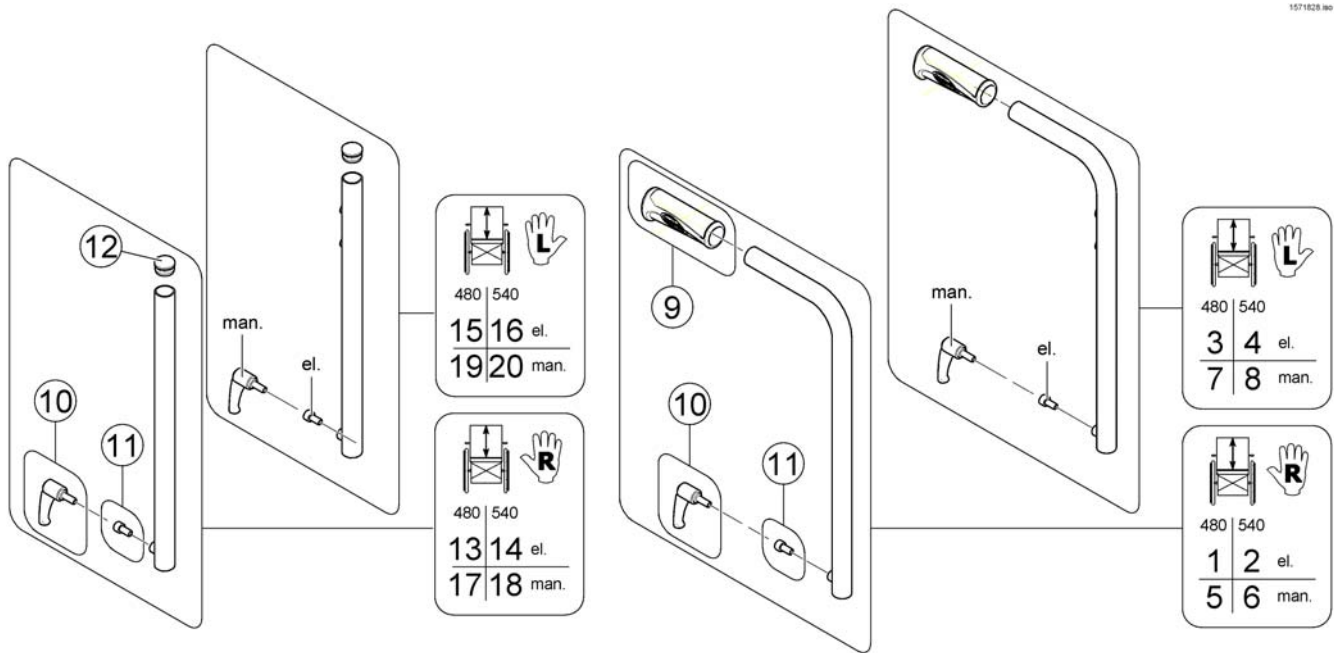

1	SP1587177	RYGGRØR HØYDE 48 HØ MODULITE <i>Compatible with Flip-Up & Following Armrest [2193/2192/2194] - replaces SP1563102</i>	1
2	SP1587184	RYGGRØR HØ 54 MODULITE <i>Compatible with Flip-Up & Following Armrest [2193/2192/2194] - replaces SP1563103</i>	1
3	SP1587176	RYGGRØR HØYDE 48 VE MODULITE <i>Compatible with Flip-Up & Following Armrest [2193/2192/2194] - replaces SP1560576</i>	1
4	SP1587183	RYGGRØR VE 54 MODULITE <i>Compatible with Flip-Up & Following Armrest [2193/2192/2194] - replaces SP1559578</i>	1
5	SP1587163	(Backpost man. BH 480mm - RH) <i>Compatible with Flip-Up & Following Armrest [2193/2192/2194] - replaces SP1572489</i>	1
6	SP1587182	(Backpost man. BH 540mm - RH) <i>Compatible with Flip-Up & Following Armrest [2193/2192/2194] - replaces SP1572490</i>	1
7	SP1587162	(Backpost man. BH 480mm - LH) <i>Compatible with Flip-Up & Following Armrest [2193/2192/2194] - replaces SP1572491</i>	1
8	SP1587178	(Backpost man. BH 540mm - LH) <i>Compatible with Flip-Up & Following Armrest [2193/2192/2194] - replaces SP1572492</i>	1
9	SP1586122	HÅNDTAK HOLK MODULITE <i>replaces item SP1563651</i>	1
10	0021-70002	FINGERSKRUE M8 ITALIA RYGGRØR	1
11	1567999	(Bolt M8x16 8.8 black DIN912)	1
12	SP5816477	SRØRBEN TIL RØR SORT MOOVER 85 (GL25)	2
13	SP1606879	(Backpost el. BH 480mm - RH w/o Pushhandle)	1
14	SP1606893	(Backpost el. BH 540mm - RH w/o Pushhandle)	1
15	SP1606880	(Backpost el. BH 480mm - LH w/o Pushhandle)	1
16	SP1606894	(Backpost el. BH 540mm - LH w/o Pushhandle)	1
17	SP1606877	(Backpost man. BH 480mm - RH w/o Pushhandle)	1
18	SP1606881	(Backpost man. BH 540mm - RH w/o Pushhandle)	1
19	SP1606878	(Backpost man. BH 480mm - LH w/o Pushhandle)	1
20	SP1606882	(Backpost man. BH 540mm - LH w/o Pushhandle)	1