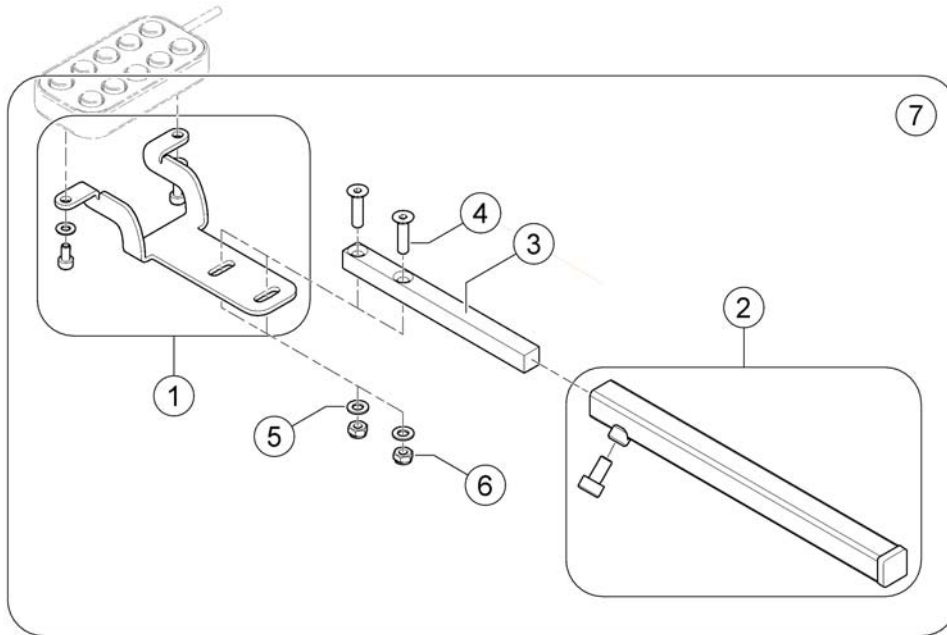

1	SP1606388	(Bracket 10-way switch - front)	1
2	SP1603419	(Remote support tube)	1
3	1440437-9005	(Joystick support Standard)	1
4	1417938	(Countersunk bolt DIN7991-M05x20-8.8 zc)	2
5	1422890	(Washer DIN125-Ø5,3 bk)	2
6	F20111	(Hexagon nut DIN985-M05 bk)	2
7	SP1606371	(Bracket, opposite side, cpl.)	1