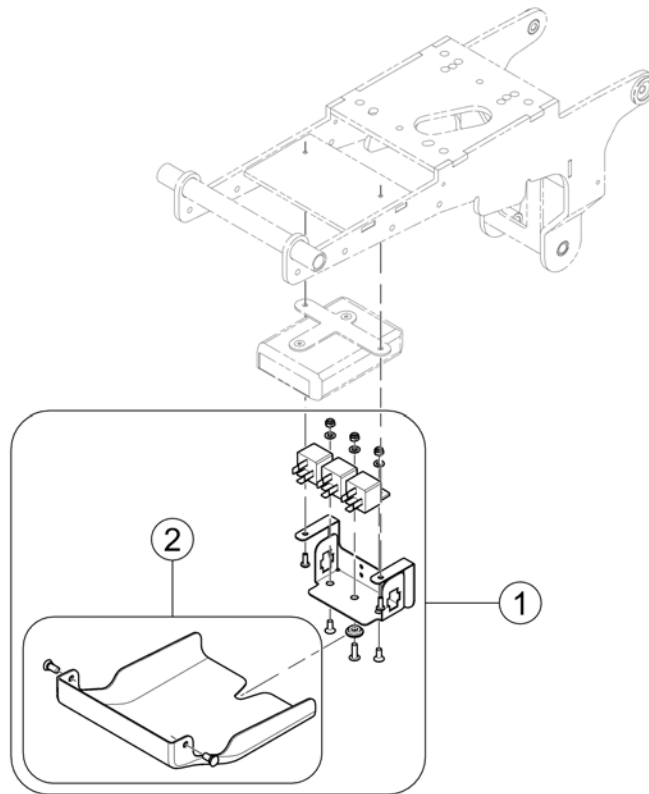

1	SP1580133	(Relais, bracket & cover, cpl.)	1
2	SP1580197	(Relais cover, cpl.)	1