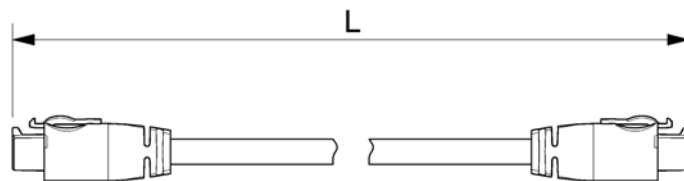

(Bus-Cables ACS)

Position	L [mm]
1	300
2	500
3	700
4	1100
5	1700
6	2000
7	2500
8	2700
9	1060

1	GSM63003	KABEL BUS 0,3M ACS,	1
2	SPGSM63005	(Bus cable ACS - 500mm) <i>Replace GSM63004</i>	1
3	GSM63007	ACS-BUSKABEL L=700 MM	1
4	GSM63011	KABEL-BUS 1,1M ACS, ST utgått bruk 63010	1
5	1559862	KABEL BUS 1,7 M <i>Replace GSM63016</i>	1
6	GSM63020	DX BUS CABLE 2.0M STORM <i>Replace 1419386</i>	1
7	1440424	(Bus cable ACS, 2500mm)	1
8	SP1559873	(Bus cable ACS - 2700mm) <i>Replace GSM63026</i>	1
9	SP1550402	(Extension cable ACS - 1060mm)	1
-	GSM9887	DX-BUS GURLY CABLE	1