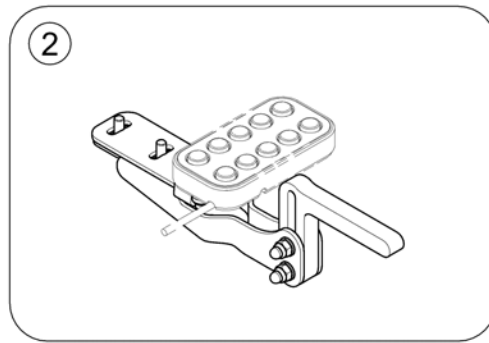

(10-way switch & brackets)

1608155.kso

1	-	(10-way switch)	1
2	-	(Bracket, front)	1
3	-	(Bracket, opposite side)	1
4	-	(Bracket, rear)	1