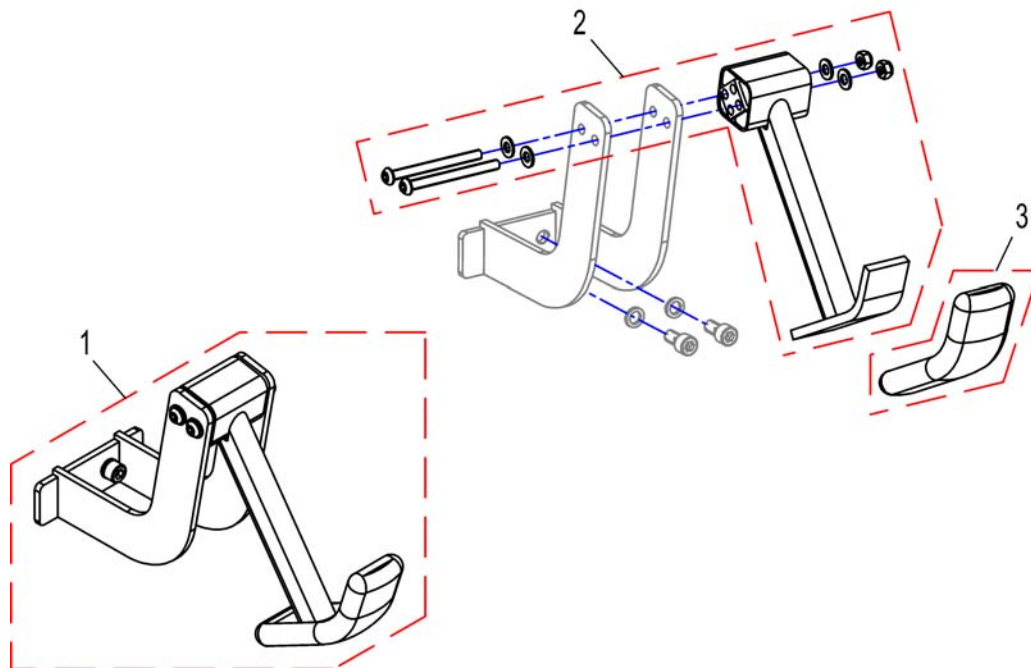

1	SP1528952	KANTKLATRER STORM4	→ 12.04.2012	1
1	SP1551945	KANTKLATRER NY SØYLE 3HU STORM4	13.04.2012 →	1
2	SP1530562	(Kerb Climber)		1
3	B11037B	GUMMIFOT T KANTKLÄTTRA		1