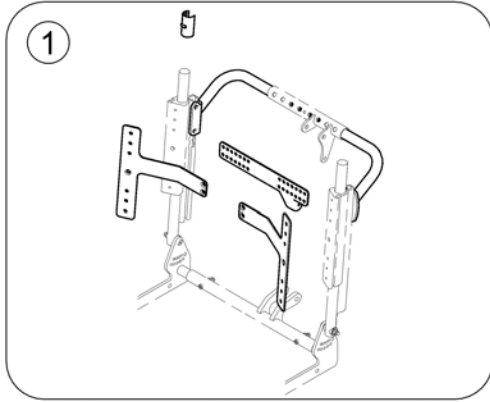

(High Back)

High Back

1	-	(Backrest Hardware)	1
2	-	(Backrest Cushions)	1