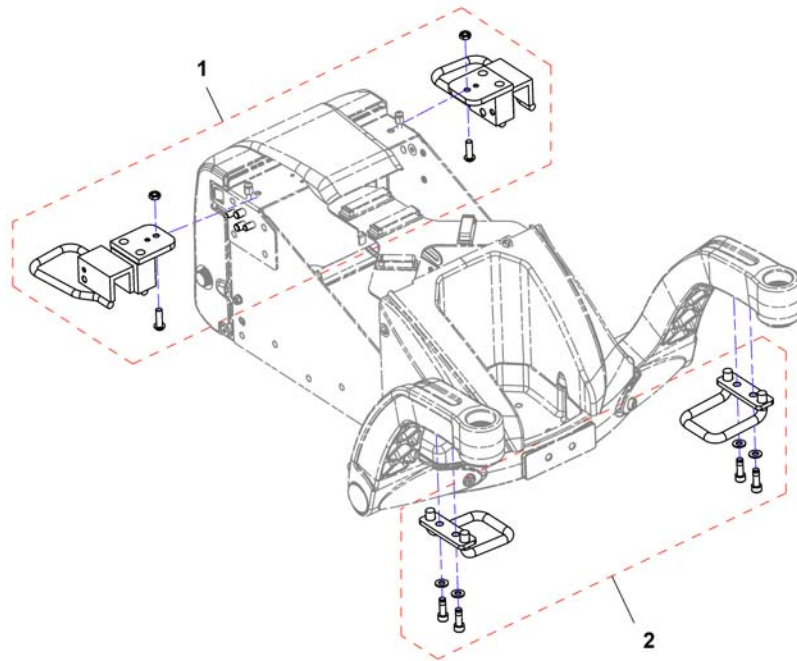

(Transport fixation => 03.08.12)

156419.dwg

1	SP1563104	TRANSPORTFESTER BAK PAR STORM4 <i>not for passenger transportation</i>	1
2	SP1528974	TRANSPORTFESTE FORAN PAR STORM4 <i>not for passenger transportation</i>	1