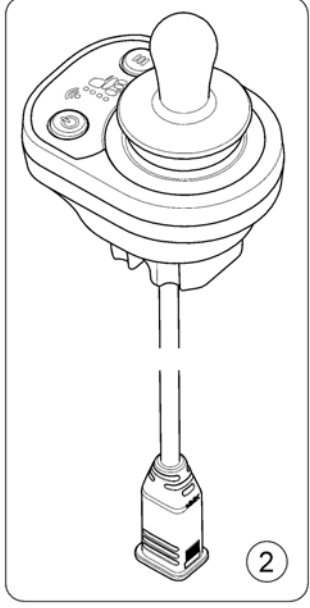

1	SP1602829	(Proportional Compact Remote DLX-CR400)	1
2	SP1607394	(Proportional Compact Remote Low Force DLX-CR400LF)	1