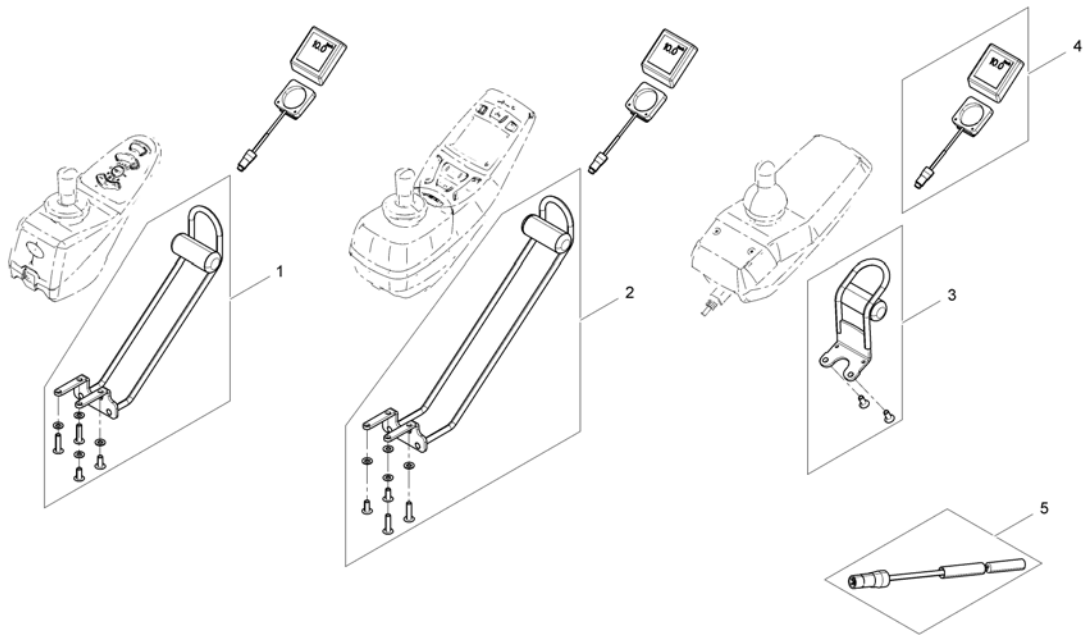

1	SP1530563	(Speedometer holder REM A & REM B)	1
2	SP1530564	(Speedometer holder REM 550)	1
3	SP1546263	(Speedometer holder REM24)	1
4	Z183259	(Speedometer)	1
5	1421733	(Reed-sensor cable l=2500mm)	1