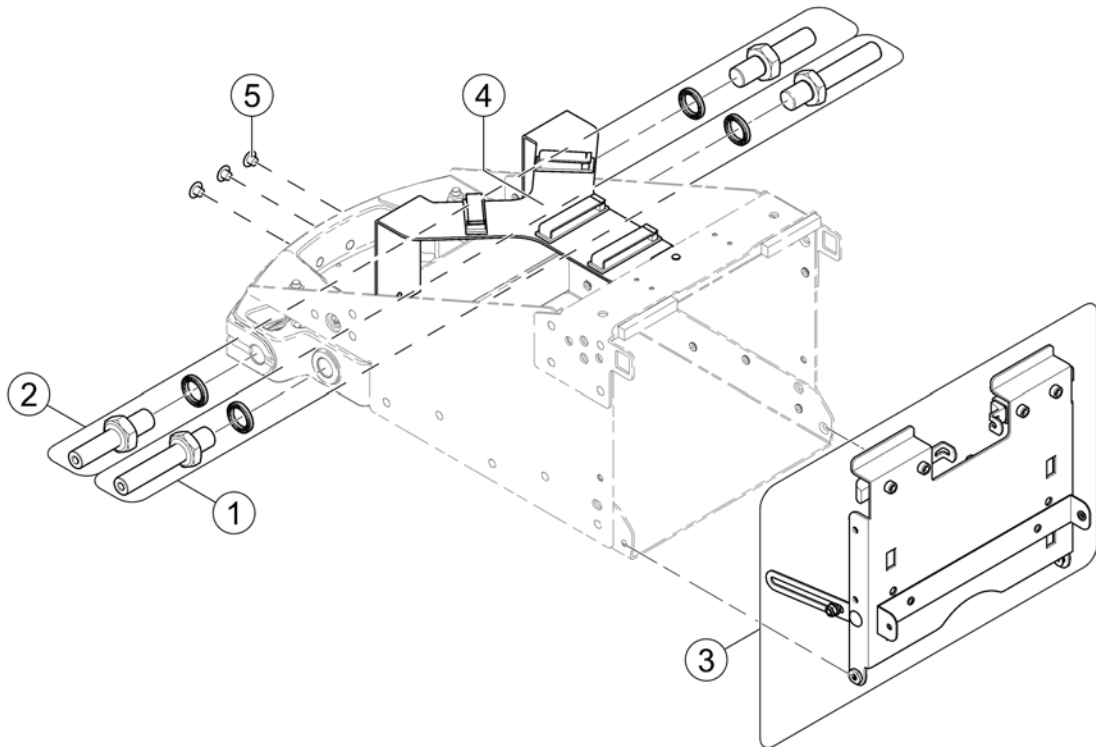

(Chassis Fittings (with Ultra Low Maxx Seat))

1602106.kim

1	SP1530317	(Main Bolt)	1
2	SP1540337	(Main Bolt (Storm4 X-Plore))	1
3	SP1543040	(Battery door)	1
4	SP1533336	(Cable support, cpl.)	1
5	SP1561820	(Plug for M8)	3