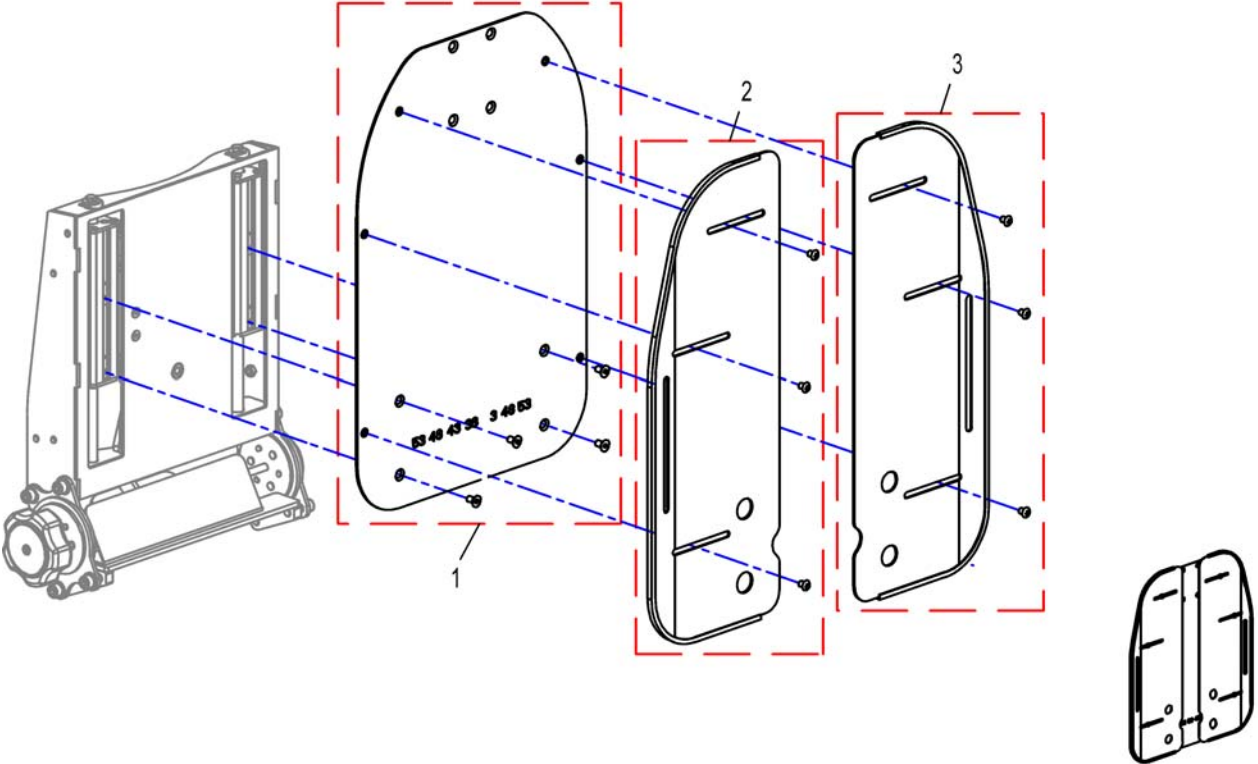

1	SP1530525	RYGGPL EA SENT STORM4	1
2	SP1530526	RYGGPL EA HØ STORM4	1
3	SP1530527	RYGGPL EA VE STORM4	1