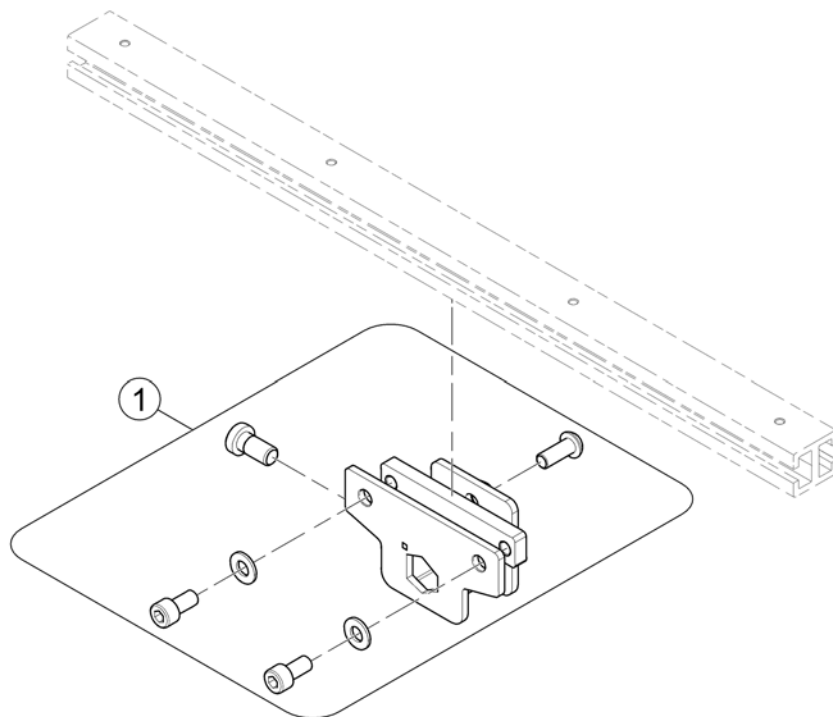

(Armrest bracket)

1571834 Rev

1 SP1570189

ARMLENSBRAKETT MODULITE

1