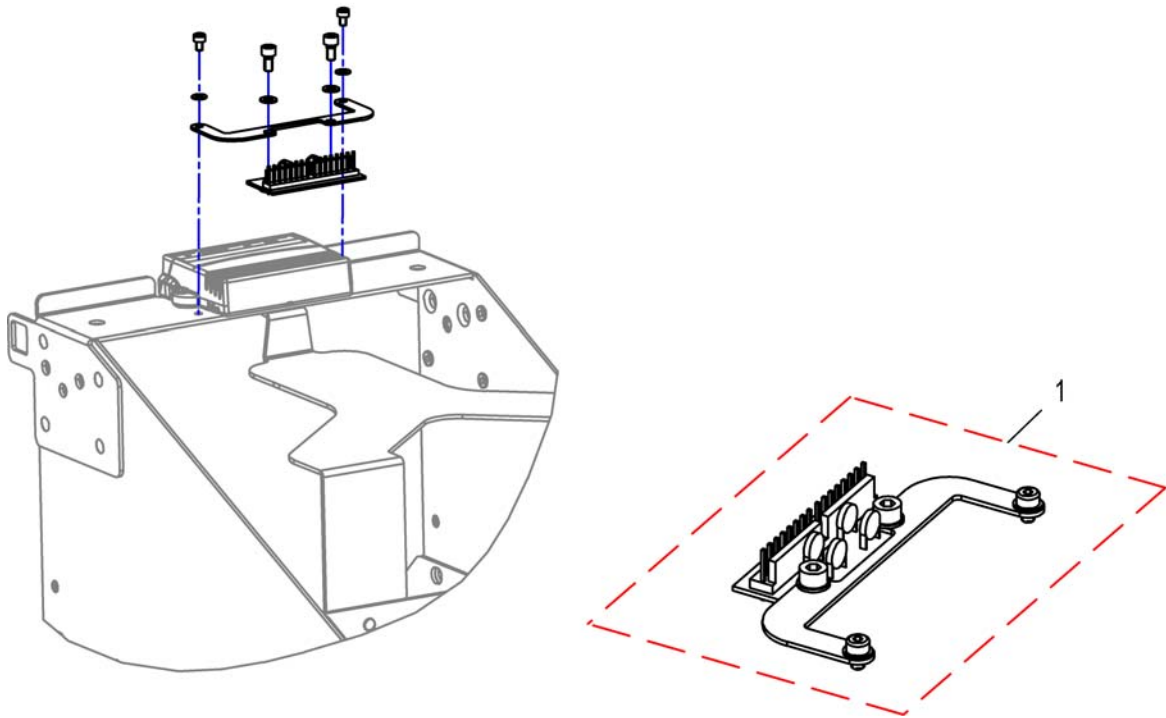

1	SP1587248	LYSFORDELER STORM4 TT STORM4 TT <i>LED only! [1437]</i>	1
1	SP1528890	LYSFORDELER STORM4 <i>German homologation only! [1367]</i>	1