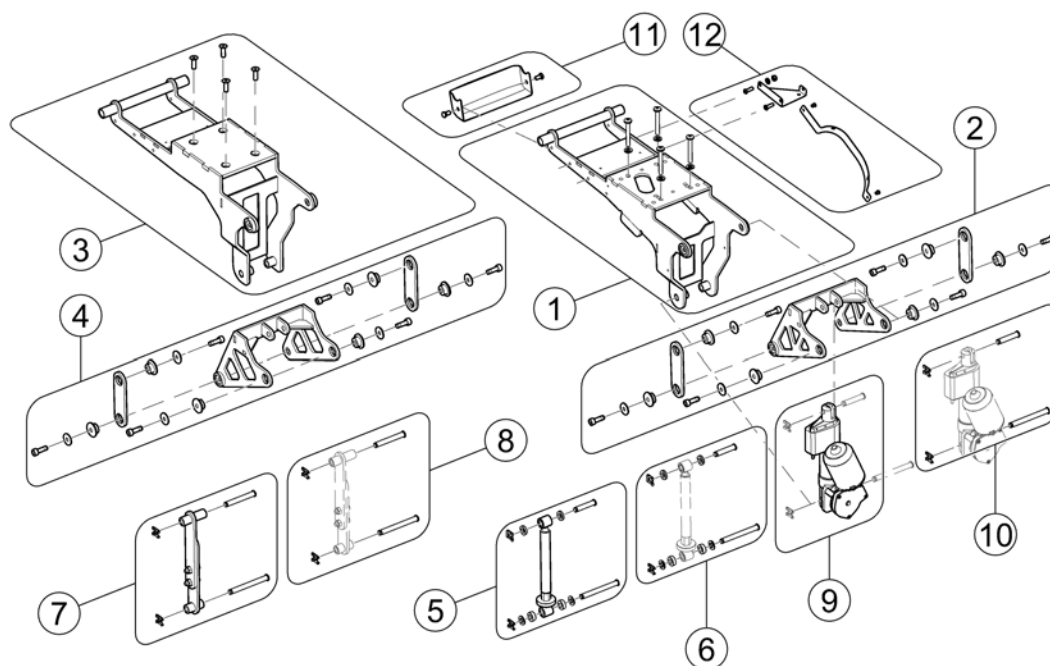

1	SP1551991	TILT BÆRER STORM4 [1002][1014]	20.04.2012 →	1
2	SP1559711	TILT KPL U BÆRER STORM4 [1002][1014]	20.04.2012 →	1
3	-	(No longer available - please refer to Replacement Info for which part is to be used instead.) [1002][1014] - SP1568271	→ 19.04.2012	0
4	SP1537803	TILT HOLDER STORM4 [1002][1014]	→ 19.04.2012	1
5	SP1551010	(Tilt spindle, cpl.) [1002]	18.03.2011 →	1
6	SP1551009	(Mounting-Kit)	18.03.2011 →	1
7	SP1532482	(Manual tilt, cpl.) [1002]	→ 17.03.2011	1
8	SP1532483	(Mounting-Kit for manual tilt)	→ 17.03.2011	1
9	SP1532480	MOTOR TILT STORM4 [1014] ACS		1
9	SP1607900	(REAC Motor RE35 stroke=50 (w/o switchbox) - LiNX) [1014] LiNX	01.01.2017 →	1
10	SP1532481	MONTERINGSKIT TILT STORM4		1
11	SP1588880	(Module Cover, cpl.)	01.01.2016 →	1
12	SP1603273	(Cable Support Sheets, cpl.) [1030][1040]		1