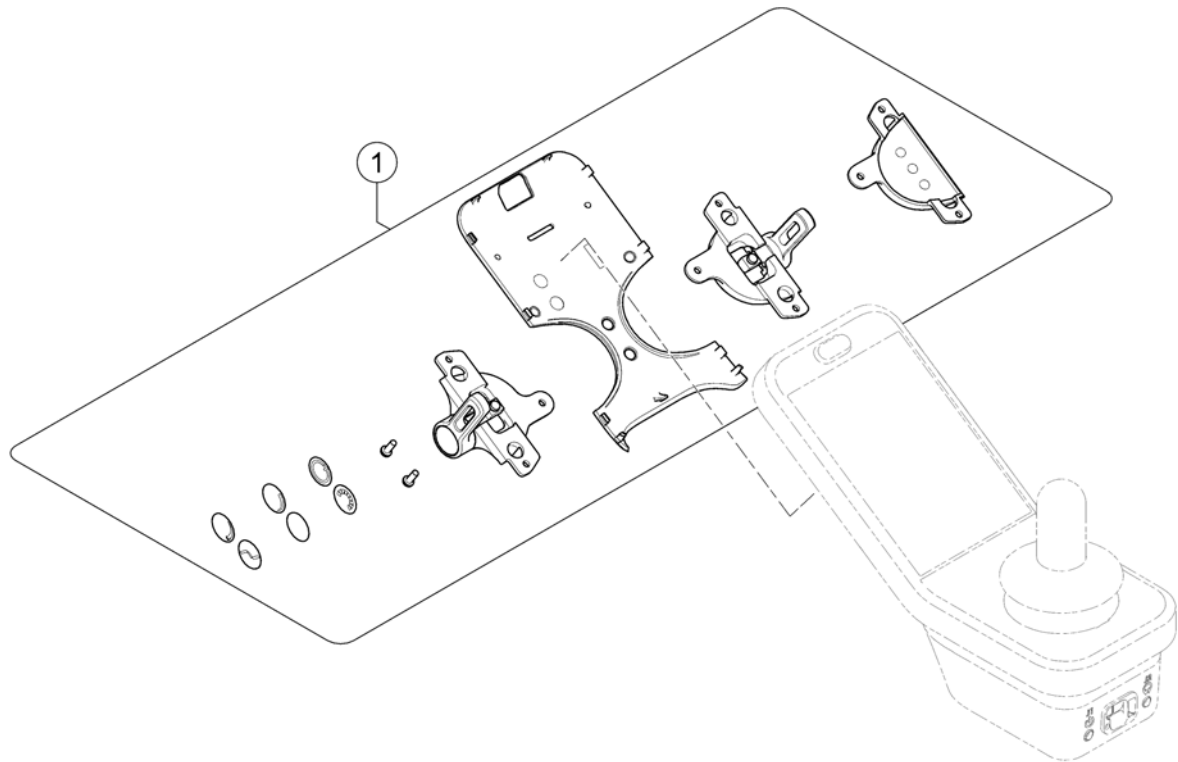

(Toggle Switches for REM400)

1647650.iso

1 SP1647186

(DLX-SW400TGL Toggle Switches for DLX-REM400-B)
Not to be used with old DLX-REM400!

1