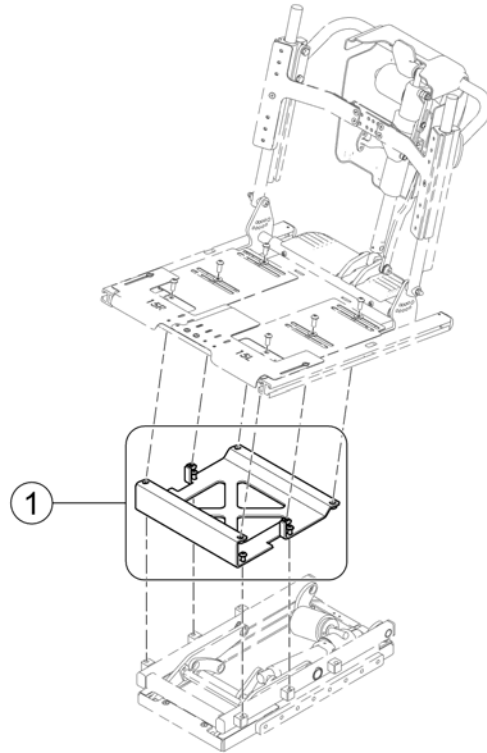

1 SPTRC1923

(Pre-Tilt Mounting Kit 5°)
Posterior-Tilt

1