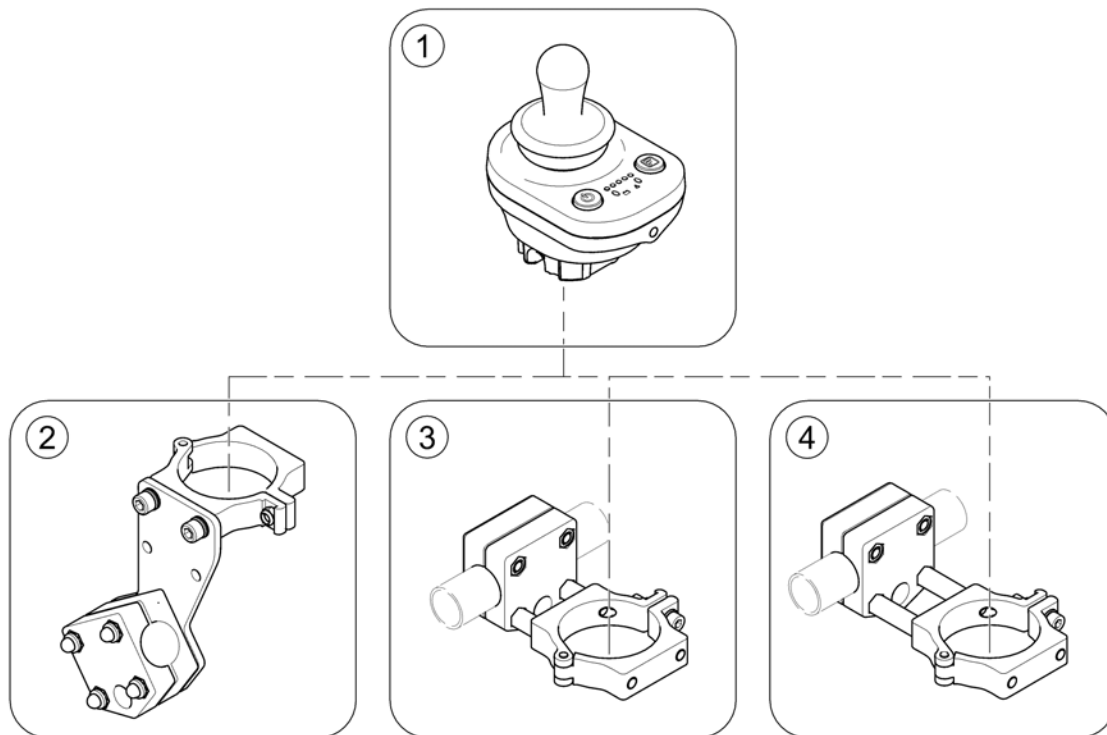

(Remote Bracket Dual Control for Recaro Seat)

1563504.iso

1	SP1422819	(Assembly kit for dual control Recaro)	1
2	1435421	HÅNDTAK Ø22	1

(Compact Dual Control with brackets)

1588511.000

1	-	(Compact Dual Control) [1720]		1
2	-	(Bracket, Compact Dual Control - Ultra Low Maxx Seat) [1207/1208 + 1720 for 2020]	03.06.2015 →	1
3	-	(Remote Bracket, Compact Dual Control/ACU - short)	01.07.2015 →	1
4	-	(Remote Bracket, Compact Dual Control/ACU - long)	01.07.2015 →	1