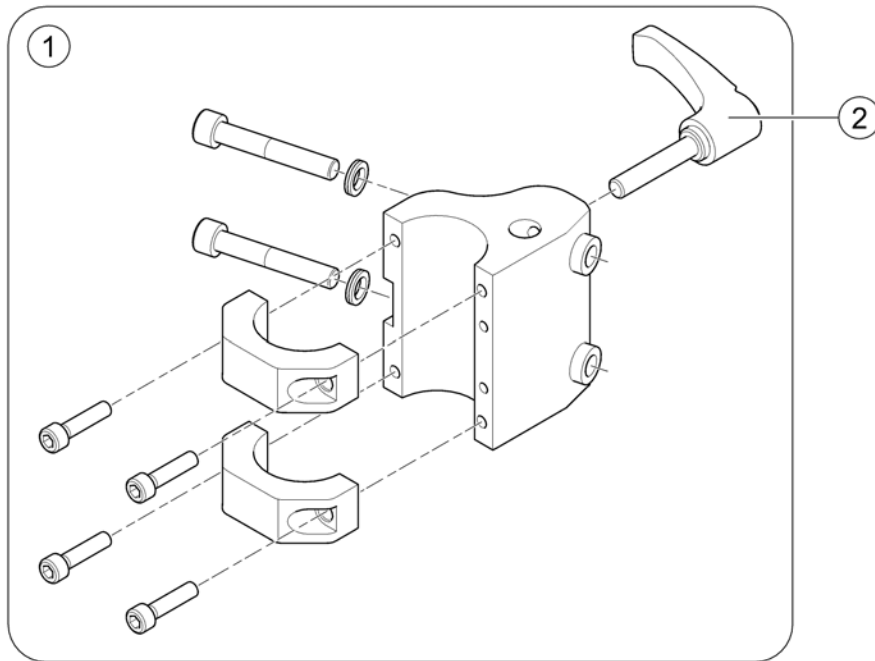

(Mounting Hardware - Chin Control)

1591309 iso

1	SP1577173	(Mounting Hardware, Chin Control - Modulite Seat) <i>Design change 2016-04-01 =></i>	1
2	SP1604355	(Clamp Lever M8x40)	1