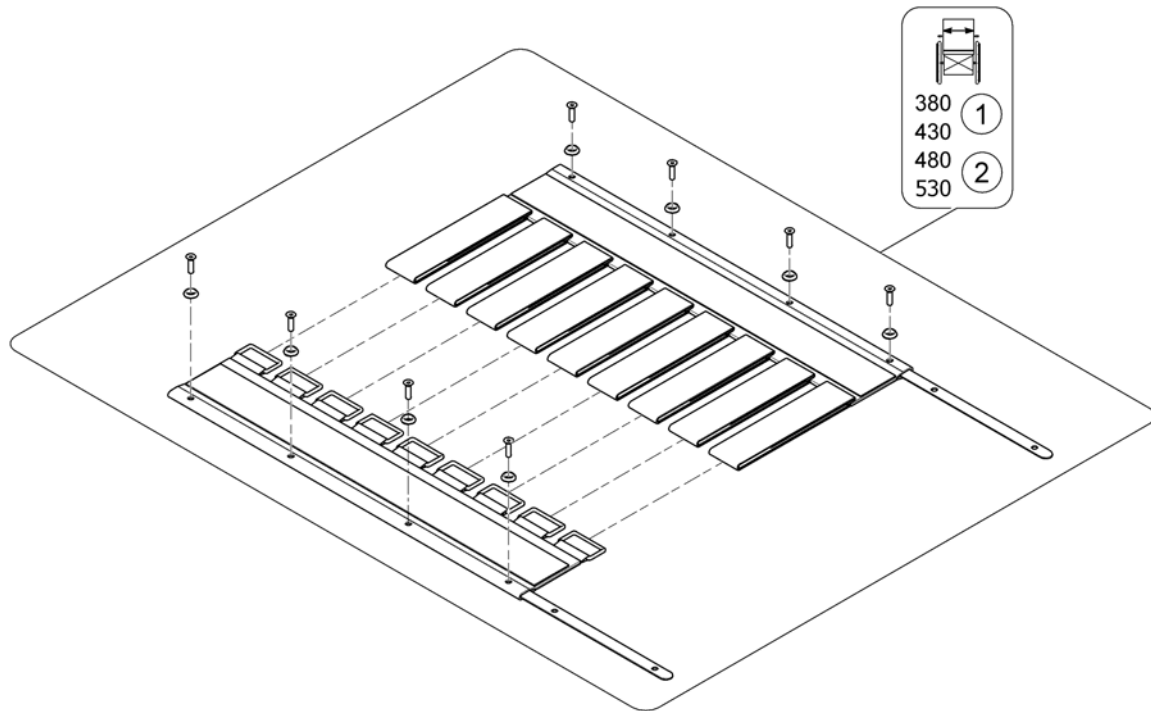

Invacare® Storm4 | Sete
(Sling Seat)

1571762.iso

1	SP1557877	VELCRO SETE SB38-44 STORM4 TDX SP2	1
2	SP1555911	VELCRO SETEBUNN SB46 53 STORM4 TDX SP2	1