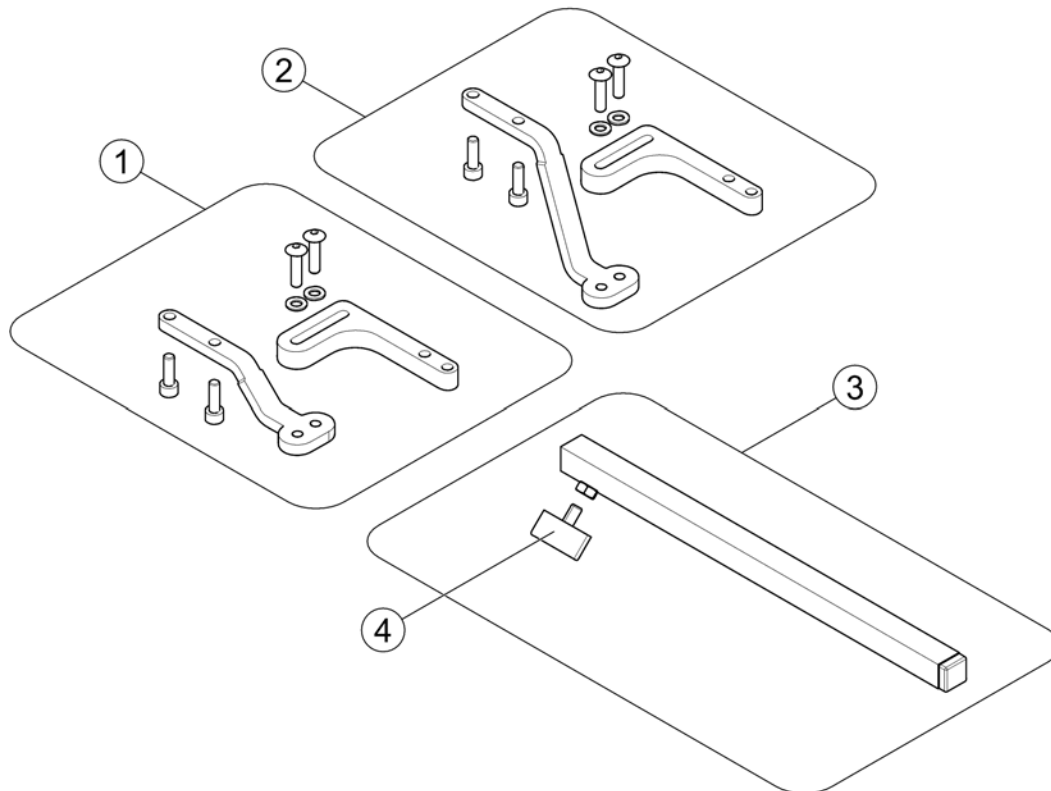

(Remote Bracket Standard - ULM and Soft Armpad on Modulite)

1588513.no

1	SP1587309	(Remote bracket Std.)	1
2	SP1587693	(Remote bracket MACES Std - REM 24SD/A/B/550)	1
3	SPS183040	STYREBOKSHOLDER STD KPL STORM3 G40	1
4	L31001	VINGSKRUV M 6X10 GARANT G24 S	1