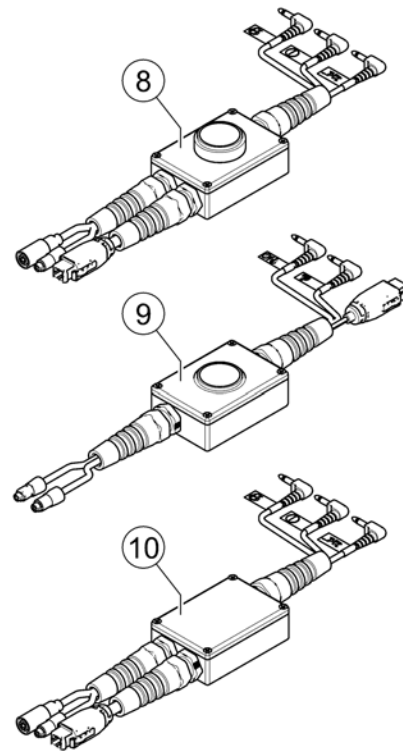

1552295X.iso

1	1448705	$HAKESTYRING KPL MONT EKSTRA JOYSTICK	1
1	1421770	(Chin control G80/G90, cpl.)	1
1	SP1544255	(Chin control G91, cpl.)	1
2	Z183282	(Joystick, DX-RJM (with Binder plug, 4-pole))	1
3	Z183265	BRUK GJS26826 DYNAMICS	1
4	1442943	(Switchjoystick for REM 24 SD, cpl.)	1
4	Z183283	(Switchjoystick G80/G90, cpl.)	1
4	SP1544250	(Switchjoystick for G91S, cpl.)	1
5	SP1552294	(Switchjoystick bracket)	1
6	SP1552295	(Joystick clamp)	1
7	L32901	SPAK M8 STORM4	1
8	SP1442944	(Harness Chin Control for REM 24 SD)	1
8	1442963	$KABELSTAMME VERTIKAL SWINGAWAY HAKESTYRING	1
9	Z183275	(Harness Chin Control for G80/G90)	1
10	SP1541715	(Harness Chin Control for G91S)	1