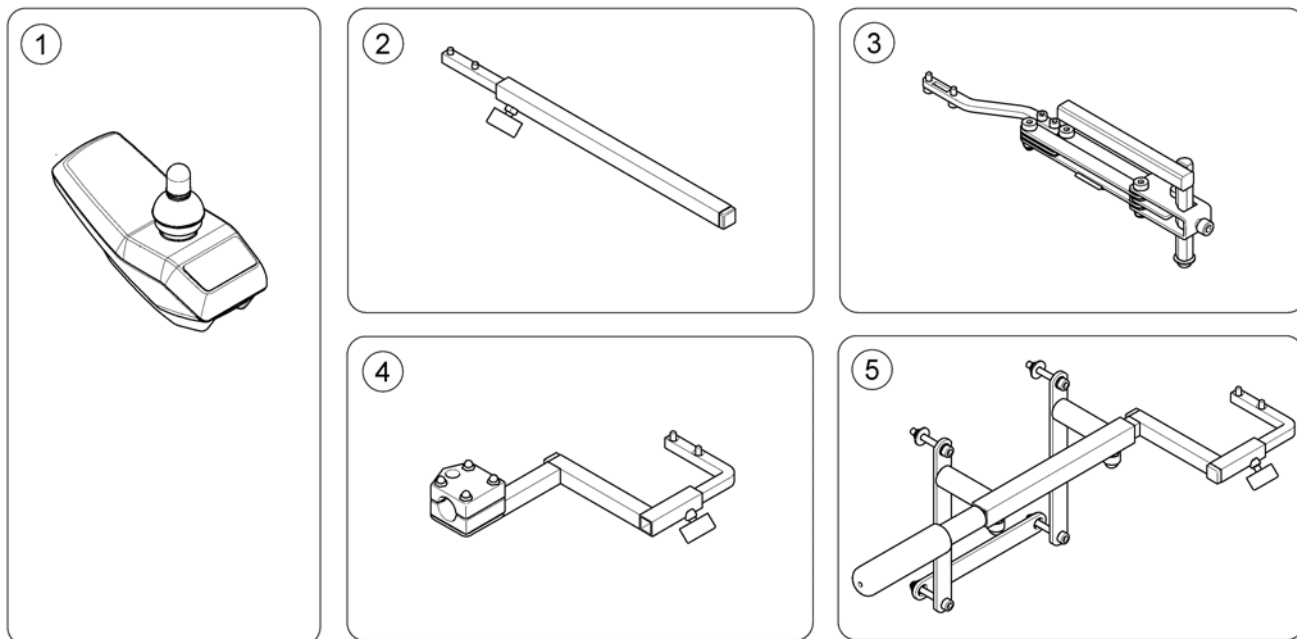

(REM 24 SD with brackets)

1563648.iso

1	-	(Remote REM 24SD) [1601/1602]	0
2	-	(Remote Bracket Standard) [1601+1207/1208]	1
3	-	(Remote Bracket Swing away & height adjust.) [1601+1707/1708]	1
4	-	(Remote Bracket Attendant for Standard-/EasyAdapt-Seat) [1602+1207/1208]	1
5	-	(Remote Bracket Attendant for Recaro-Seat) [1602+1207/1208]	1