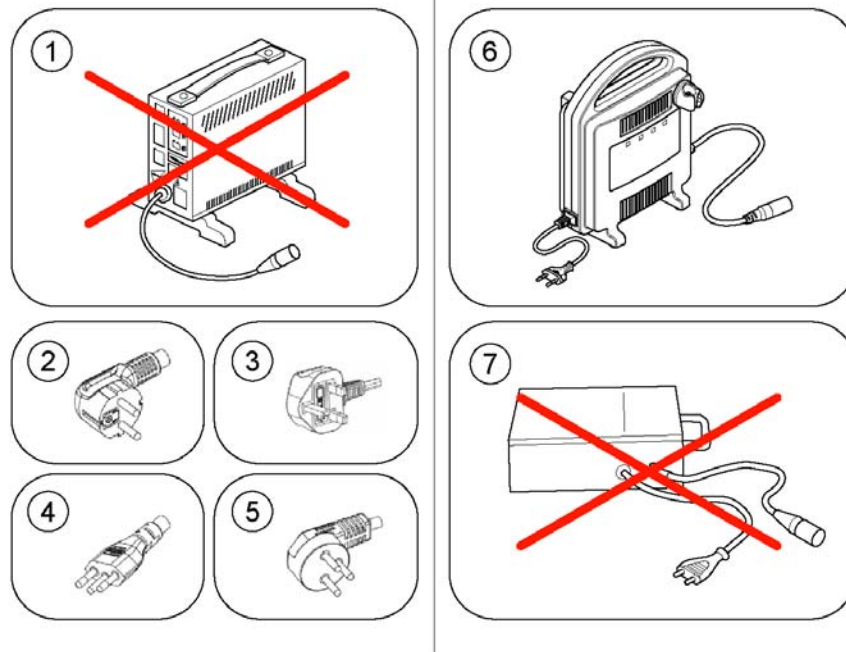

164-1060.iso

1	-	(No longer available.)	1
2	P21079	(Power Cord - EU Plug (IEC 60210-C13 / CEE 7/7 Type F 'Schuko'))	1
3	P21080	(Power Cord - UK Plug (IEC 60320-C13 / BS 1363 Type G))	1
4	1443841	(Power Cord - Swiss Plug (IEC 60320-C13 / SEV 1011 Type J))	1
5	SP1553849	(Power Cord - Israel Plug (IEC 60320-C13 / SI 32 Type H))	1
6	SP1606541	(Charger OptiCharge 8A - EU Plug) [1343]	1
6	SP1606543	(Charger OptiCharge 8A - UK Plug) [1343]	1
6	SP1606544	LADER OPTICHARGE 10A OPTICHARGE [1313]	1
6	SP1606545	(Charger OptiCharge 10A - UK-Plug) [1313]	1
7	-	(No longer available.)	1