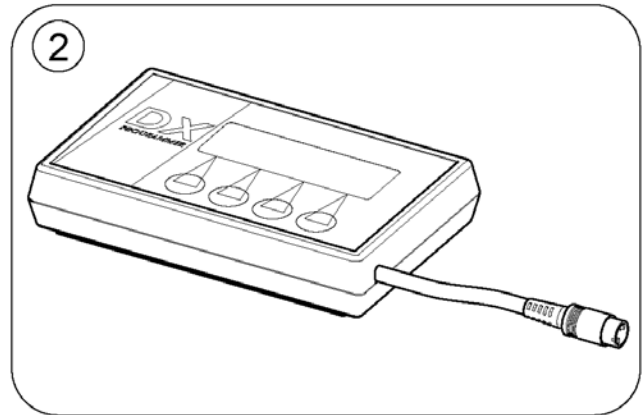

1	1449280	(USW wizard dongle kit, EDL-USW, cpl.)	1
2	6001450	(Hand Programmer, Instructions in French, German, Spanish)	1
	SP1441551	(Programming Adapter Shark DK-ADAPT (necessary to program Shark))	1