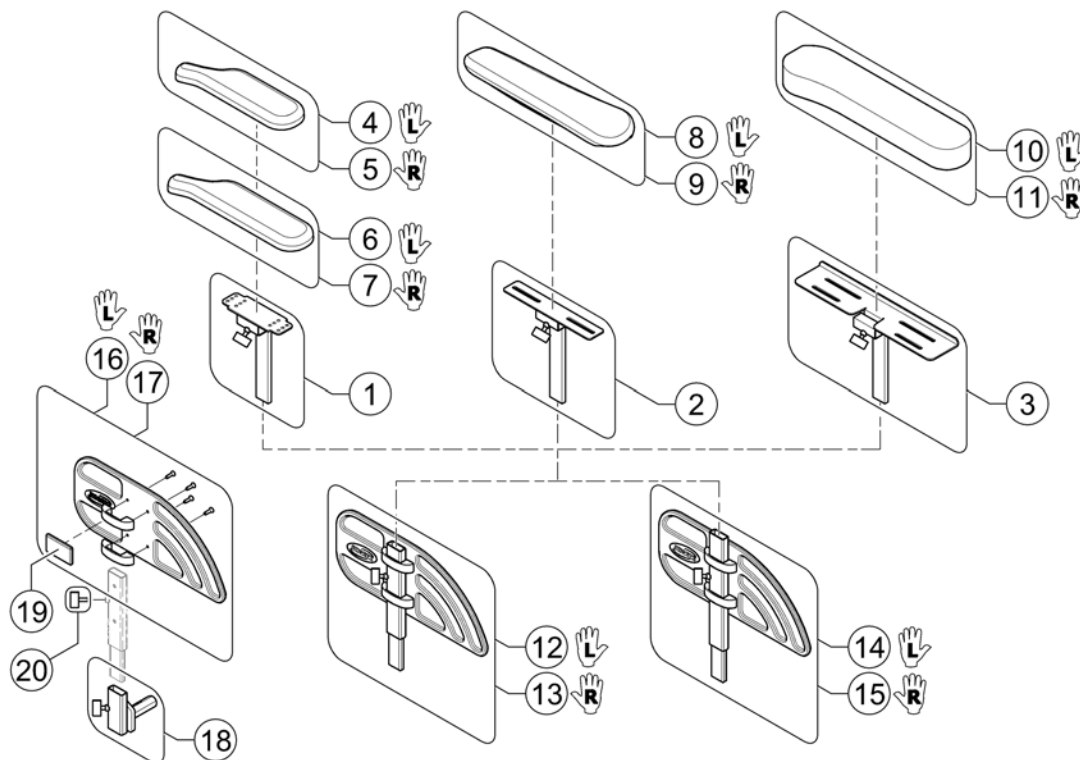

(T-Armrest)

1572570 iso

1	SP1567750	FESTE POSTER ARMLEN TDX	1
2	SP1570319	FESTE ARMLEN ERGONOMISK MODULITE	1
3	SP1585088	(Armrest Bracket for Soft Armpad)	1
4	SP1443004	ARMLENSPOLSTER VE STORM STORM TDX BORA	1
5	SP1449043	ARMLENSPOLSTER HØ STORM STORM TDX BORA	1
6	SP1528846	ARMLENSPOLSTER VE LANG STORM TDX BORA	1
7	SP1528845	ARMLENSPOLSTER HØ LANG STORM4 TDX BORA	1
8	SP1571589	ARMLENSPOLSTER ERGONO VE STORM4 TDX	1
9	SP1571588	ARMLENSPOLSTER ERGONO HØ STORM4 TDX	1
10	SP1585068	ARMLENSPOLSTER VE MYKT TDX SP2	1
11	SP1585069	ARMLENSPOLSTER HØ MYKT TDX SP2	1
12	SP1588374	ARMLEN U POLSTER VE TDX SP2 MODULITE	1
13	SP1588375	ARMLEN U POLSTER HØ TDX SP2 MODULITE	1
14	SP1601882	SIDESTØTTE HØY VE UTEN FESTE	1
15	SP1601883	SIDESTØTTE HØY HØ UTEN FESTE	1
16	SP1572940	KLESBESKYTTER VE MODULITE	1
17	SP1572948	KLESBESKYTTER HØ MODULITE	1
18	SP1567749	BRAKETT KLESBESKYTTER MODULITE	1
19	SPP31298	(Reflector, yellow)	1
20	SPL10024	(Wing knobs M6x16)	1