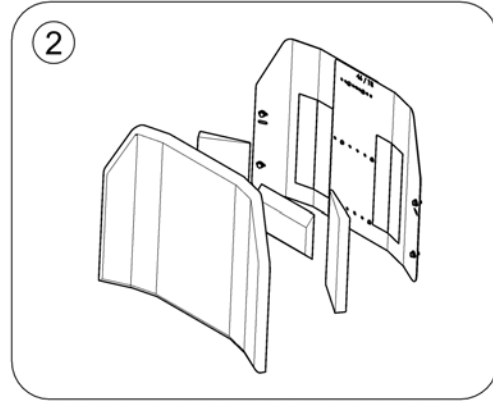

(High Back)

High Back

1	-	(Backrest Hardware)	1
2	-	(Backrest Cushions)	1

1	SPTRC2136	(High Back Interface Kit SW 405-505mm (16-20"))	1
2	SPTRC2137	(High Back Interface Kit SW 505-610mm (19-24"))	1
3	SPTRC2188	(Push Bars SW 16-20")	1
4	SPTRC2190	(Push Bars SW 20-24")	1
5	SPTRX8497	(High Back Center Plate SW 405-505mm (16-20"))	1
7	SPTRX7883	(Linear Bearing)	4