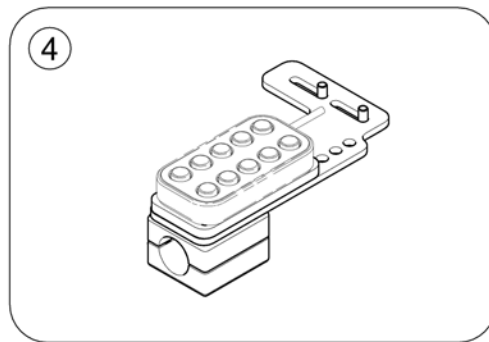

(10-way switch & brackets)

1608155.kso

1	-	(10-way switch)	1
2	-	(Bracket, front)	1
3	-	(Bracket, opposite side)	1
4	-	(Bracket, rear)	1