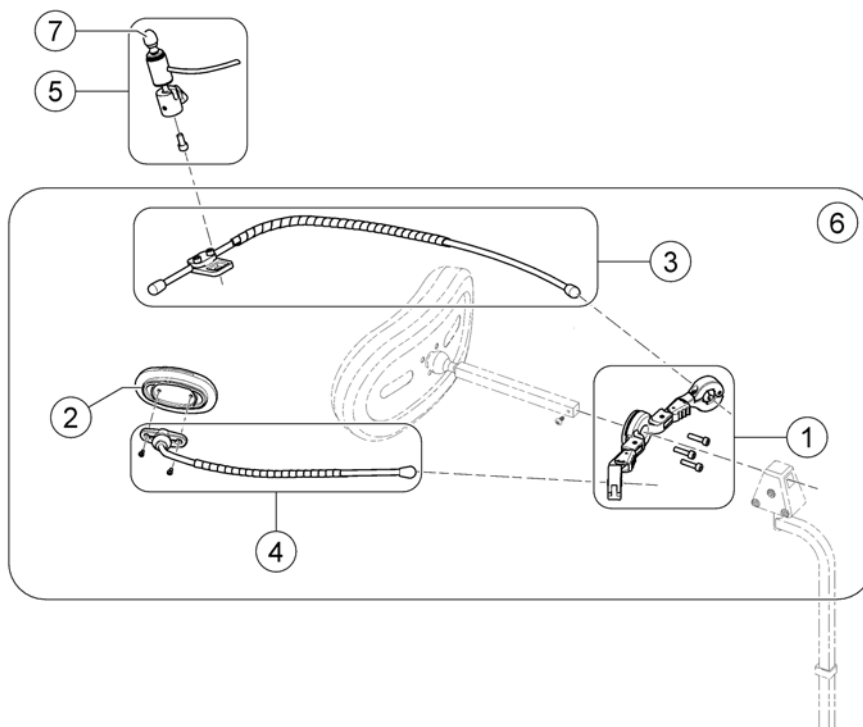

1641774.iso

1	SP1640066	(Swing Away Mechanism, Atom Head Array)	1
2	-	(Egg Switch ASL300)	1
3	SP1640527	(Chin mount for ASL138)	1
4	SP1640702	(Switch Mount for Swing Away Mechanism)	1
5	SP1607766	(Extremity Control Joystick ASL 138 LX)	1
6	SP1640291	(Assy, ASL Chinmount for ASL138 Joystick (incl. ASL300))	1
7	SP1654755	(Foam Joystick knobs for ASL-138 (pack of 3))	1