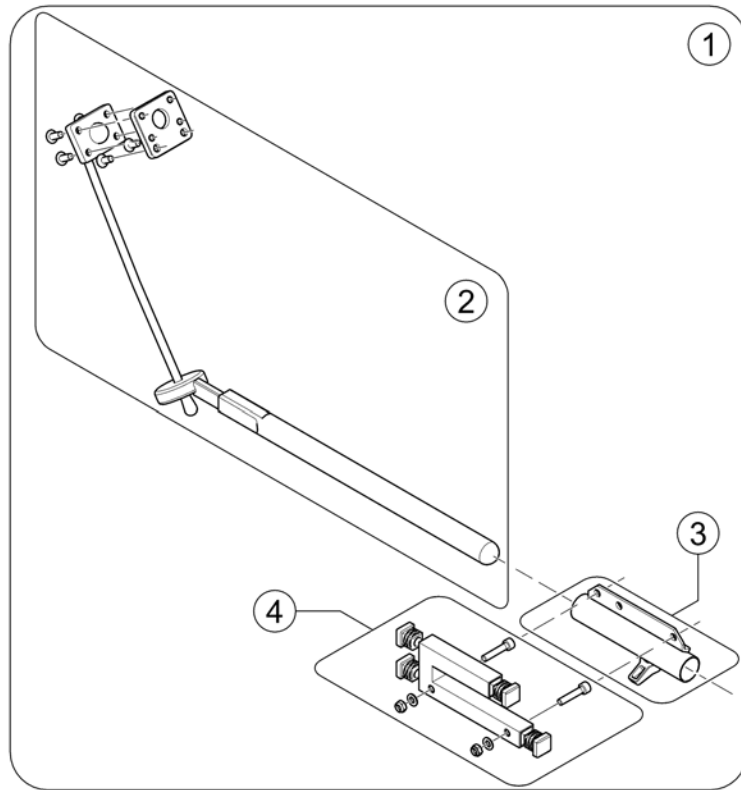

(Remote G91S & brackets)

1560680 iso

1	SP1505187	(Remote Control G91S) [1615]	1
2	-	(Remote Bracket Standard) [1615+1207/1208]	1

(Remote Bracket Standard)

1	SP1509690	HOLDER FOR DX-REMG90 HØ JUSTERBAR HØYDE/DYBDE		1
2	SP1527504	(Swan neck remote bracket with adapter plate)		1
3	SP1603801	(Mounting bracket, cpl.) <i>Old bracket no longer available!</i>	05.08.2013 →	1
4	SP1603847	(Mounting Adapter G91) <i>Old bracket no longer available!</i>	05.08.2013 →	1