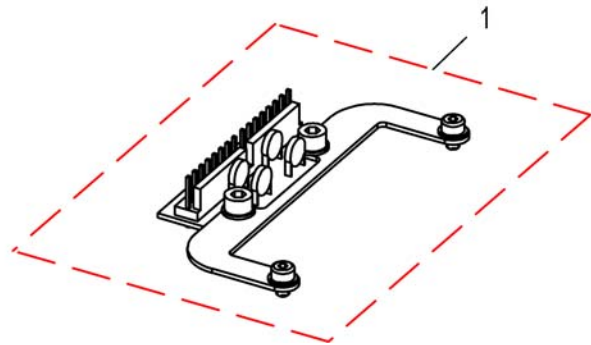

1 SP1541625

GYRO MODUL HOLDER STORM4

1

-	SP1524237	KABEL LYS TDX	1
1	SP1528890	LYSFORDELER STORM4	1

(ACS Remotes & brackets)

1	-	(REM 24 SD with brackets) [1601/1602]	1
2	-	(REM A & B with brackets) [1638/1639/1643/1644]	1
3	-	(REM 550 with brackets) [1617/1618]	1
4	-	(REM 34 with brackets) [1611]	1
5	-	(G90A with brackets) [1614/1616]	1
6	-	(Remote G91S & brackets) [1615]	1
7	-	(Tray remote REM 41) [1607]	1
7	-	(Centre control REM 41) [1608]	1
8	-	(Chin Control, small (=> 16/12/31)) [1609]	1
9	-	(Chin Control - Modulite Seat (15/10/01 =>)) [1719]	1
10	-	(Dual Control with brackets) [1291/1292]	1
11	-	(Compact Dual Control with brackets)	1
12	-	(Intuitive Dual Control (IDC) with brackets) [1645]	1