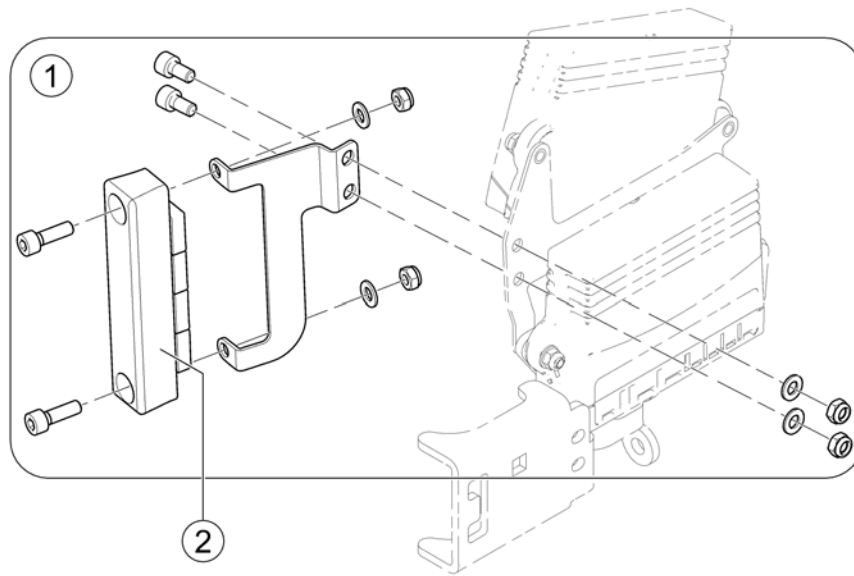

(T-Adapter (Ultra Low Maxx Seat))

1586599 No

1	SP1586798	(T-Adapter with mounting hardware)	1
2	P10072	(Bus 4-way socket (T-Adapter))	1