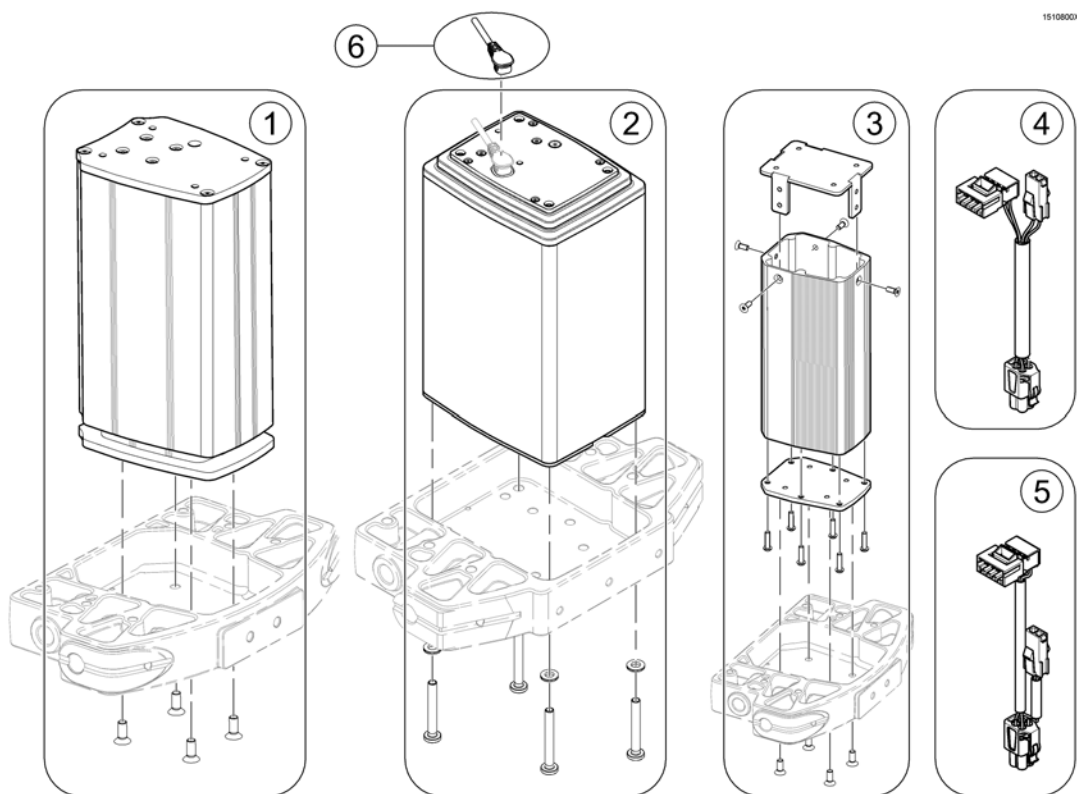

(Seat column / -raiser Storm4)

1	SP1530459	SETELØFT TIL SEPT 2013 STORM4 KPL	→ 14.05.2012	1
-	SP1568362	(Mounting kit for seatbracket)	→ 14.05.2012	1
2	SP1556263	SETELØFT FRA SEPT 2013 STORM 4 KPL	15.05.2012 →	1
-	SP1568361	(Mounting Kit lifter for seat bracket)	15.05.2012 →	1
3	SP1548536	(Seat column, fixed, height 45cm and 48cm, adjustable)		1
4	SP1529390	KABEL SETELØFT STORM4	→ 14.05.2012	1
5	SP1555994	KABEL FARTSREDUKSJON STORM4	15.05.2012 →	1
6	SP1559850	KABEL SETEHEIS LINAK STORM4	15.05.2012 →	1