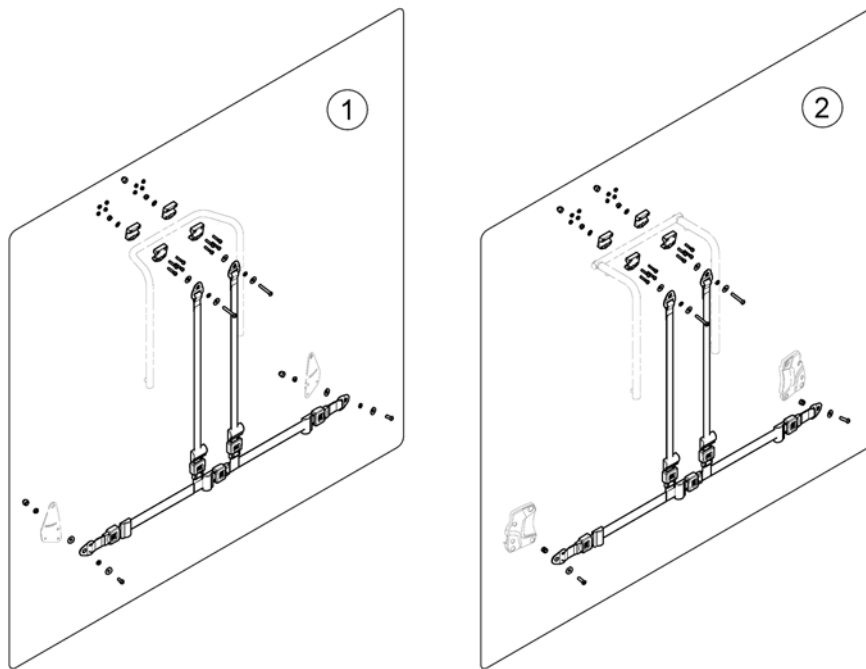

(H-Belts - Modulite Seat)

1573208.iso

1	SP1570385	(H-Belt for Backrest Frame)	1
2	SP1570380	(H-Belt for Back Posts)	1