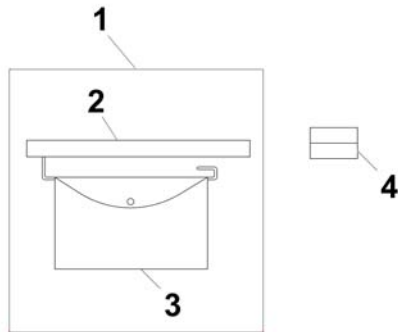

1567256.no

1	SP1430417	ARMLENSVESKE VE KPL STORM 3	1
2	SP1430855	HOLDER FOR ARMLENSVESKE STORM4 TDX BORA	1
3	SP5314967	VESKE ARMLEN STORM4	1
4	F370032-9005	HOLDER DOBBEL U ARMLEN STORM4	1