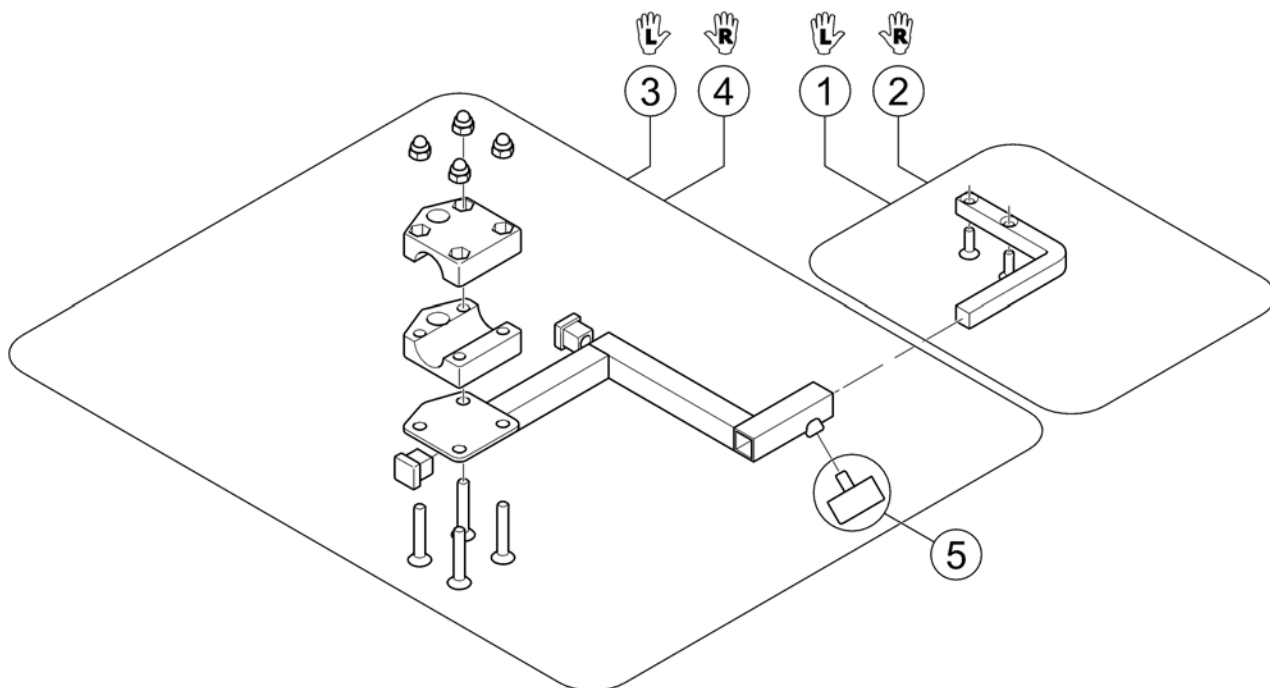

(Remote Bracket Attendant for Standard-/EasyAdapt-Seat)

1560837.no

1	1422806	(Remote Support LH)	1
2	1422810	(Remote Support RH)	1
3	SP1422937	FESTE STYREBOKS RYGGRØR STORM4 TDX SP2	1
4	SP1422936	(Bracket for attendant control RH)	1
5	L31001	VINGSKRUV M 6X10 GARANT G24 S	1