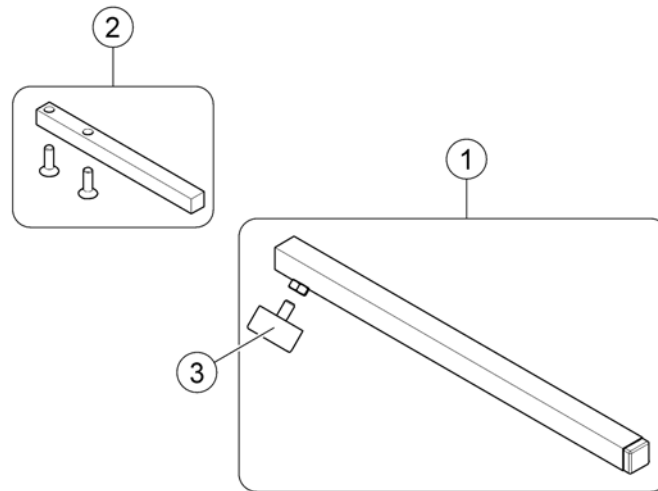

1559851.iso

1	SPS183040	STYREBOKSHOLDER STD KPL STORM3 G40	1
2	SP1436542	HOLDER DX-REM 24 SD RETT STORM SPORT/3 OPPFL.ARML	1
3	L31001	VINGSKRUV M 6X10 GARANT G24 S	1