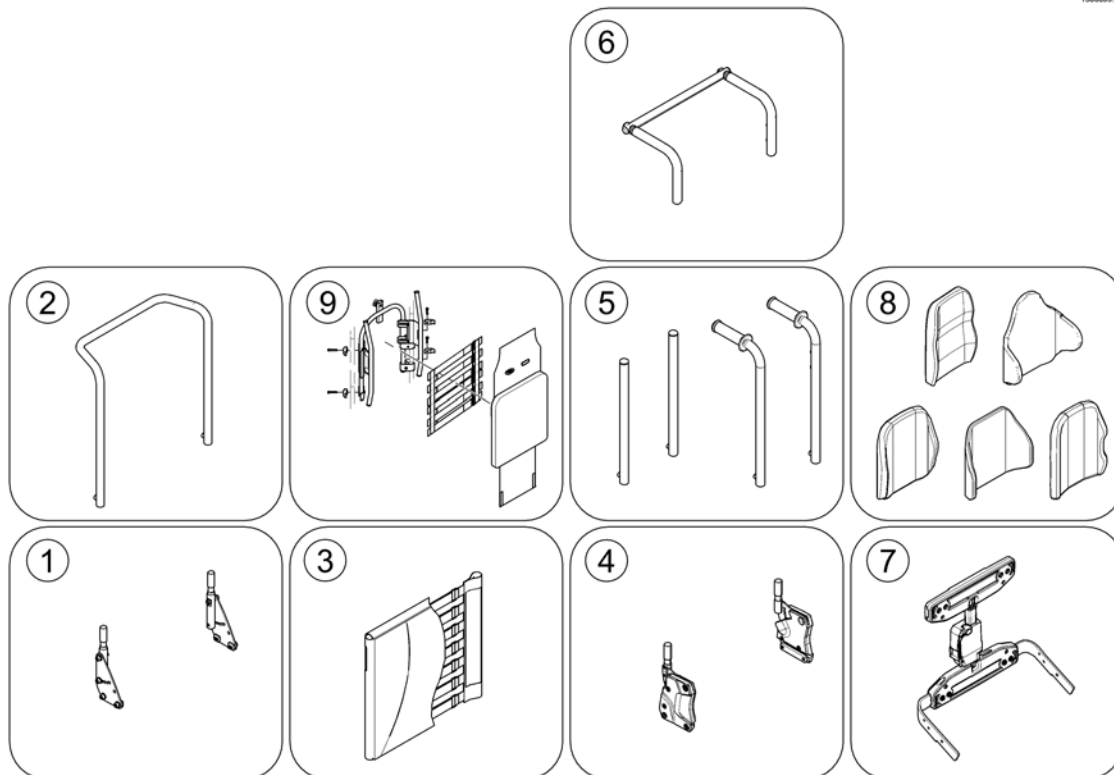

1531052X.dwg

1 SP1531052

RAMME RYGG UNIVERSAL EL-STOLER PORTA

1

(Backrest for Modulite Seat)

1566095.no

1	-	(Support for Backrest Frame) [0975+2161]	1
2	-	(Backrest Frame) [2161]	1
3	-	(Sling Back, tension adjustable) [2171]	1
4	-	(Backrest support)	1
5	-	(Backposts) [2162/2163]	1
6	-	(Connection tube) [1307]	1
7	-	(Back Recliner / Stabilization bracket) [0977]	1
8	-	(Backrest Cushions) [2172/2173/2174/2175/2176/2177/2178]	1
9	-	(Flex3 back, tension adjustable) [2179]	1