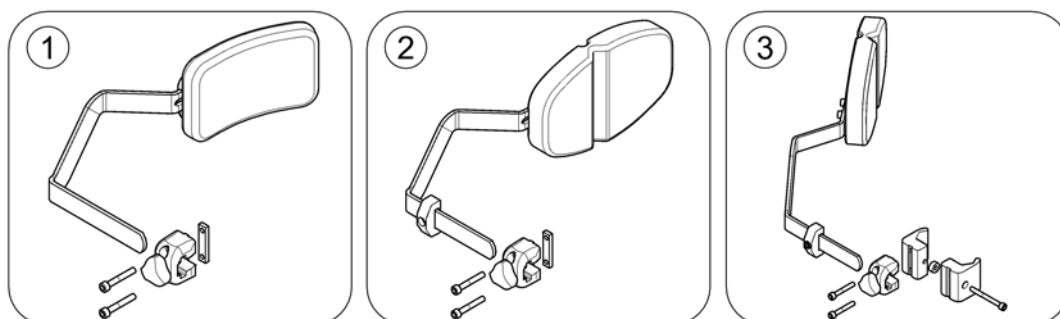

(Lateral Supports - Modulite Seat)

1627167.no

1	-	(Lateral supports, Flex3 backrest)	1
2	-	(Lateral supports, Flex3 backrest - multi adjustable)	1
3	-	(Lateral supports, Flex3 backrest (tension adjustable) - multi adjustable)	1