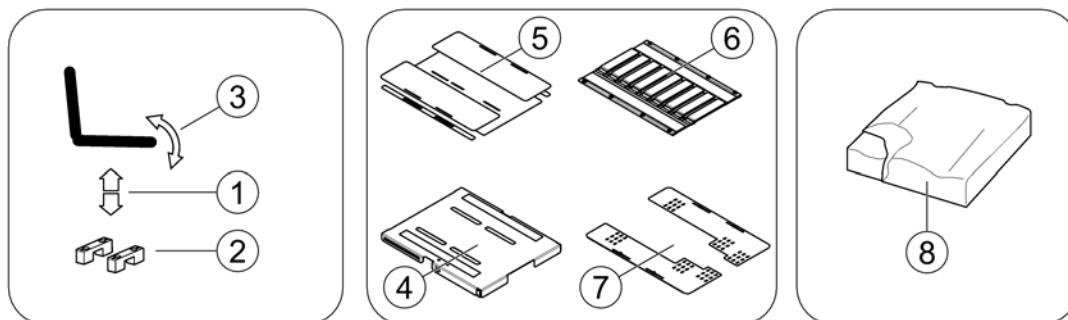

1	-	(Seat column / Seatriser) [1025/1026/1030/1040]	1
2	-	(Seat Height Adapter) [1040]	1
3	-	(Seat Tilt) [1002][1014]	1
4	-	(One Piece Seat Plate) [2110]	1
5	-	(Telescopic Seat Frame and Plate) [2111]	1
6	-	(Telescopic Seat Frame and Sling Seat) [2112]	1
7	-	(Telescopic Seat Frame and Universal Adapter) [2109]	1
8	-	(Seat Cushions "Standard" & "Matrx Flo-Tech") [2141/2142/2143]	1
8	-	(Seat Cushions "Matrx Libra") [2147]	1
8	-	(Seat Cushions "Matrx Vi") [2144]	1