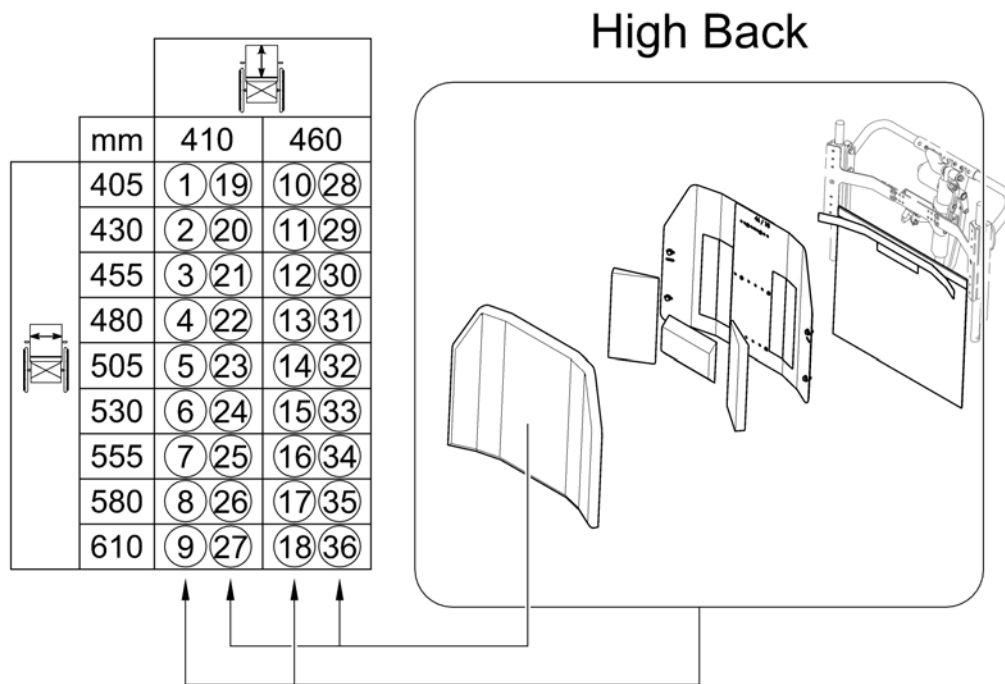

(Backrest Cushions)

158201 no

1	SP1583769	(High Back 405x405mm (16x16"), cpl.)	1
2	SP1583772	(High Back 430x405mm (17x16"), cpl.)	1
3	SP1583774	(High Back 455x405mm (18x16"), cpl.)	1
4	SP1583857	(High Back 480x405mm (19x16"), cpl.)	1
5	SP1583930	(High Back 505x405mm (20x16"), cpl.)	1
6	SP1583932	(High Back 530x405mm (21x16"), cpl.)	1
7	SP1584053	(High Back 555x405mm (22x16"), cpl.)	1
8	SP1584055	(High Back 580x405mm (23x16"), cpl.)	1
9	SP1584081	(High Back 610x405mm (24x16"), cpl.)	1
10	SP1583771	(High Back 405x455mm (16x18"), cpl.)	1
11	SP1583773	(High Back 430x455mm (17x18"), cpl.)	1
12	SP1583775	(High Back 455x455mm (18x18"), cpl.)	1
13	SP1583858	(High Back 480x455mm (19x18"), cpl.)	1
14	SP1583931	(High Back 505x455mm (20x18"), cpl.)	1
15	SP1583934	(High Back 530x455mm (21x18"), cpl.)	1
16	SP1584054	(High Back 555x455mm (22x18"), cpl.)	1
17	SP1584056	(High Back 580x455mm (23x18"), cpl.)	1
18	SP1584118	(High Back 610x455mm (24x18"), cpl.)	1
19	SPTRS0425-1616	(Backrest Cushion - High Back 16x16")	1
20	SPTRS0425-1716	(Backrest Cushion - High Back 17x16")	1
21	SPTRS0425-1816	(Backrest Cushion - High Back 18x16")	1
22	SPTRS0425-1916	(Backrest Cushion - High Back 19x16")	1
23	SPTRS0425-2016	(Backrest Cushion - High Back 20x16")	1
24	SPTRS0425-2116	(Backrest Cushion - High Back 21x16")	1
25	SPTRS0425-2216	(Backrest Cushion - High Back 22x16")	1
26	SPTRS0425-2316	(Backrest Cushion - High Back 23x16")	1
27	SPTRS0425-2416	(Backrest Cushion - High Back 24x16")	1
28	SPTRS0425-1618	(Backrest Cushion - High Back 16x18")	1
29	SPTRS0425-1718	(Backrest Cushion - High Back 17x18")	1
30	SPTRS0425-1818	(Backrest Cushion - High Back 18x18")	1
31	SPTRS0425-1918	(Backrest Cushion - High Back 19x18")	1