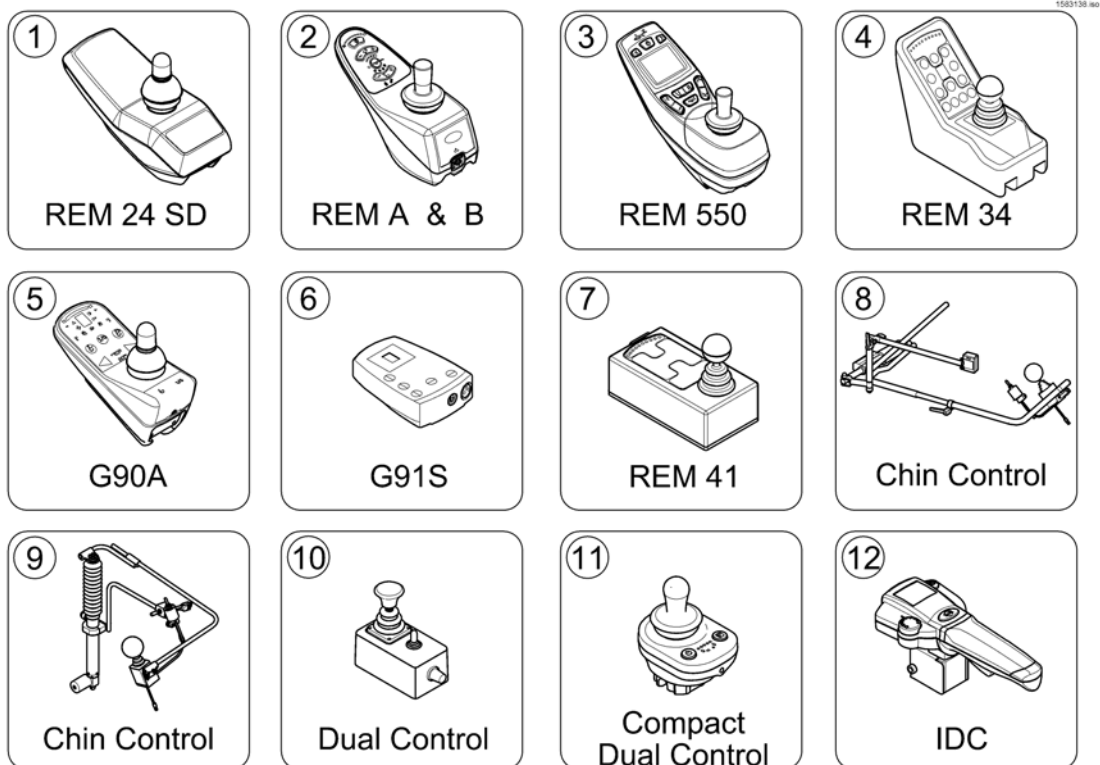

1 SP1541625

GYRO MODUL HOLDER STORM4

1

-	SP1524237	KABEL LYS TDX	1
1	SP1528890	LYSFORDELER STORM4	1

(ACS Remotes & brackets)

1	-	(REM 24 SD with brackets) [1601/1602]	1
2	-	(REM A & B with brackets) [1638/1639/1643/1644]	1
3	-	(REM 550 with brackets) [1617/1618]	1
4	-	(REM 34 with brackets) [1611]	1
5	-	(G90A with brackets) [1614/1616]	1
6	-	(Remote G91S & brackets) [1615]	1
7	-	(Tray remote REM 41) [1607]	1
7	-	(Centre control REM 41) [1608]	1
8	-	(Chin Control, small (=> 16/12/31)) [1609]	1
9	-	(Chin Control - Modulite Seat (15/10/01 =>)) [1719]	1
10	-	(Dual Control with brackets) [1291/1292]	1
11	-	(Compact Dual Control with brackets)	1
12	-	(Intuitive Dual Control (IDC) with brackets) [1645]	1