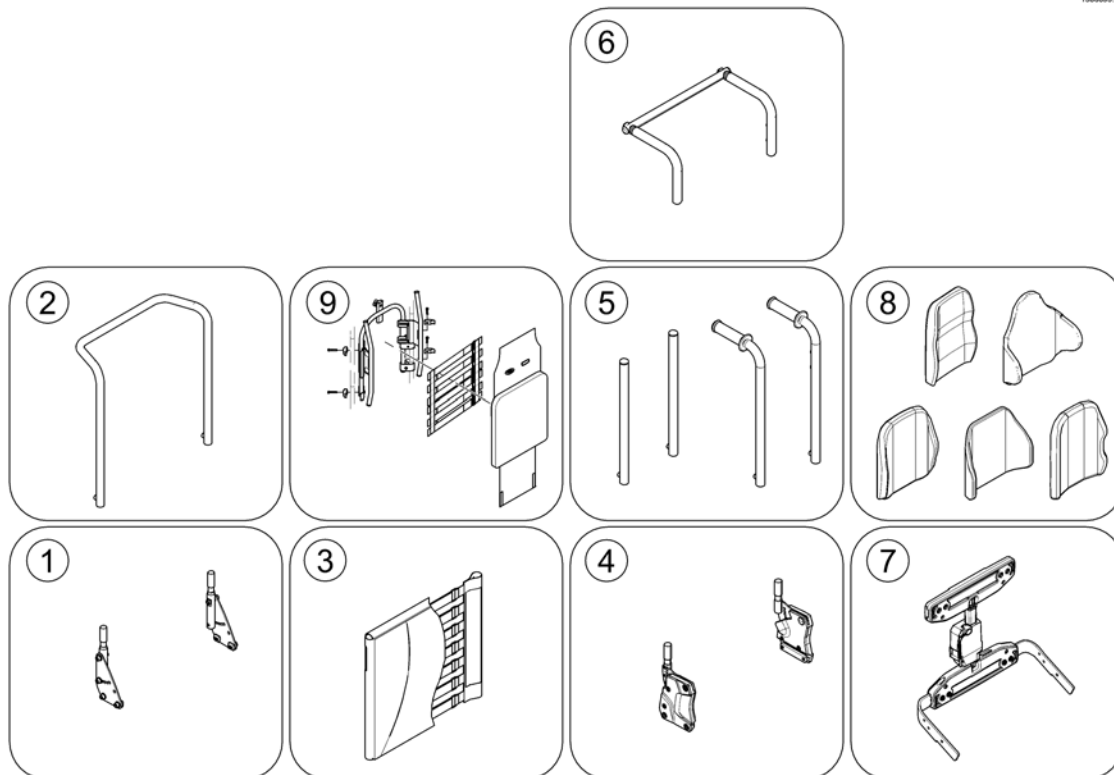

(Backrest for Modulite Seat)

1566095.no

1	-	(Support for Backrest Frame) [0975+2161]	1
2	-	(Backrest Frame) [2161]	1
3	-	(Sling Back, tension adjustable) [2171]	1
4	-	(Backrest support)	1
5	-	(Backposts) [2162/2163]	1
6	-	(Connection tube) [1307]	1
7	-	(Backrest Recliner / Stabilisation bracket) [0977]	1
8	-	(Backrest Cushions) [2172/2173/2174/2175/2176/2177/2178]	1
9	-	(Flex3 back, tension adjustable) [2179]	1