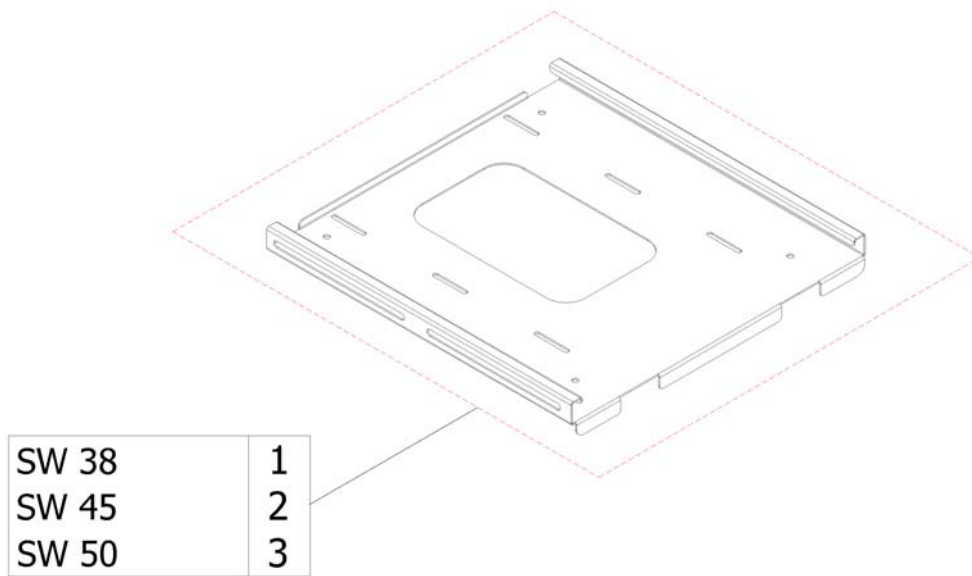

(Seat Plate)

1573207.iso

1	SP1524647	(Seatplate Arne Jensen 38cm)	1
2	SP1524643	(Seatplate Arne Jensen 45cm)	1
3	SP1524646	SETEPLATE AJ SB50 OPTIMIST SETE	1