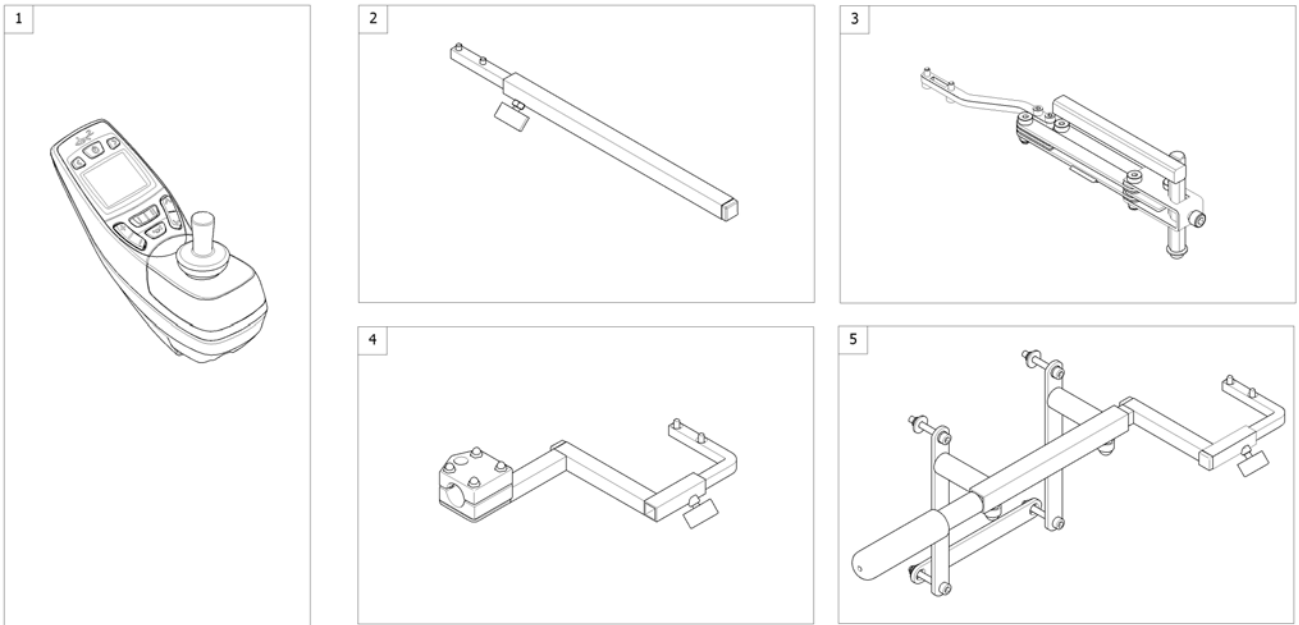

1563647 no

1	SP1523444	STYREBOKS REM550 STORM4 TDX BORA [1617/1618]	1
2	-	(Remote Bracket Standard) [1617+1207/1208]	1
3	-	(Remote Bracket Swing away & height adjust.) [1617+1707/1708]	1
4	-	(Remote Bracket Attendant for Standard-/EasyAdapt-Seat) [1618+1207/1208]	1
5	-	(Remote Bracket Attendant for Recaro-Seat) [1618+1207/1208]	1