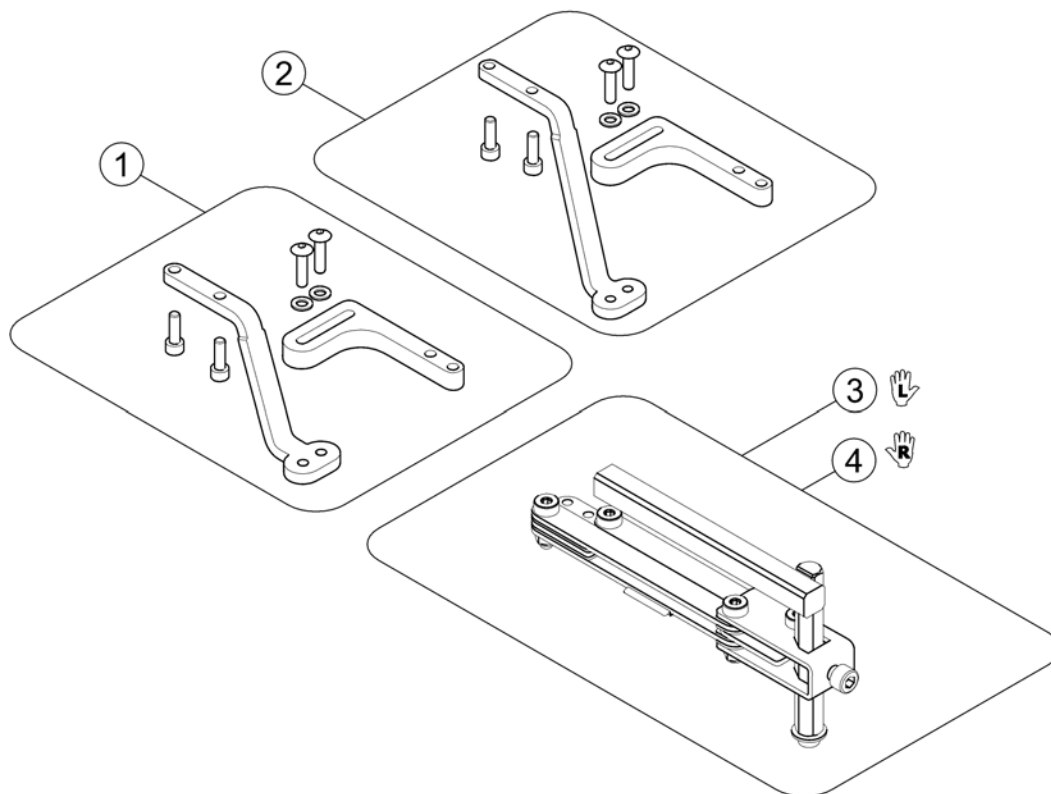

(Remote Bracket Swing away & height adjust. - ULM and Soft Armpad on Modulite)

1588514.no

1	SP1587329	(Remote bracket, swingaway)	1
2	SP1587695	(Remote bracket MACES swingaway - REM 24SD/A/B/550)	1
3	SP1496249	SWING AWAY VE NY MOD2008 KPL	1
4	SP1496248	SWING AWAY HØ NY MOD2008 KPL	1