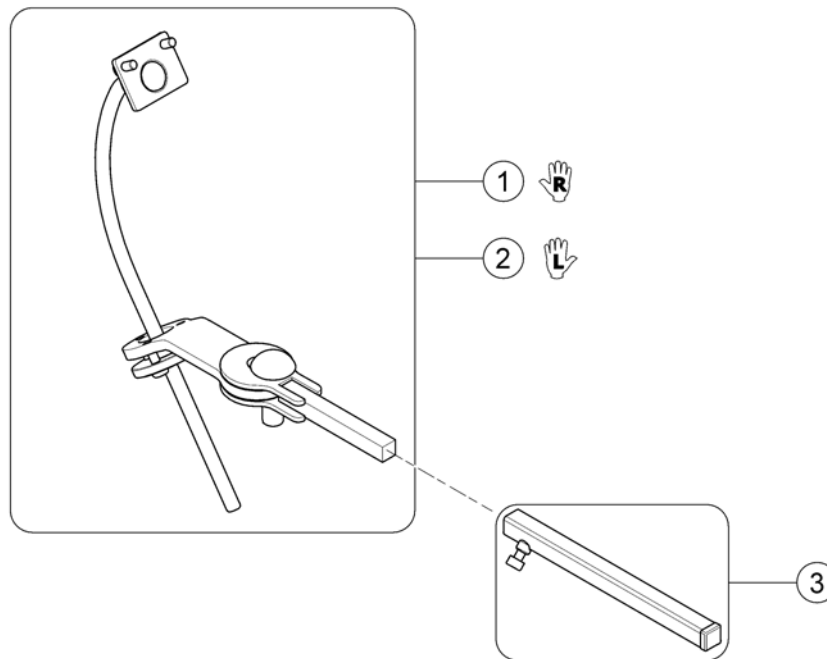

(Remote Bracket, Swing-away REM500)

1641875.iso

1	SP1640294	(Remote Bracket REM500, multi-adjustable - RH)	1
2	SP1639960	(Remote Bracket REM500, multi-adjustable - LH)	1
3	SP1603419	(Remote support tube)	1