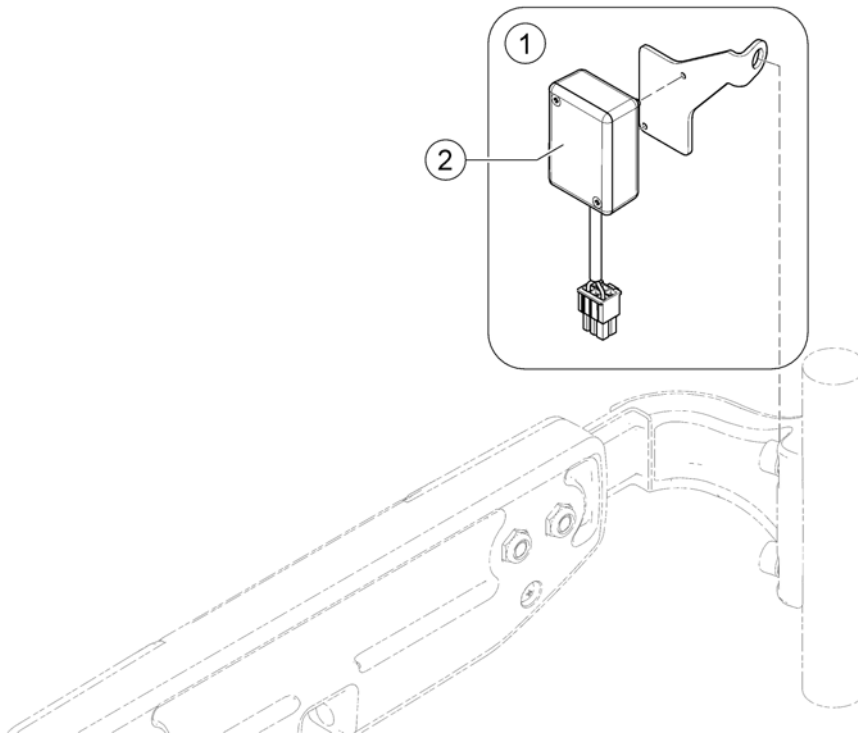

(Slow-Stop-Sensor - Modulite Seat)

1609178/00

1	SP1607887	(Slow-Stop-Sensor LiNX, cpl. with bracket for Modulite Seat)	1
2	SP1604482	(Slow-Stop-Sensor LiNX)	1