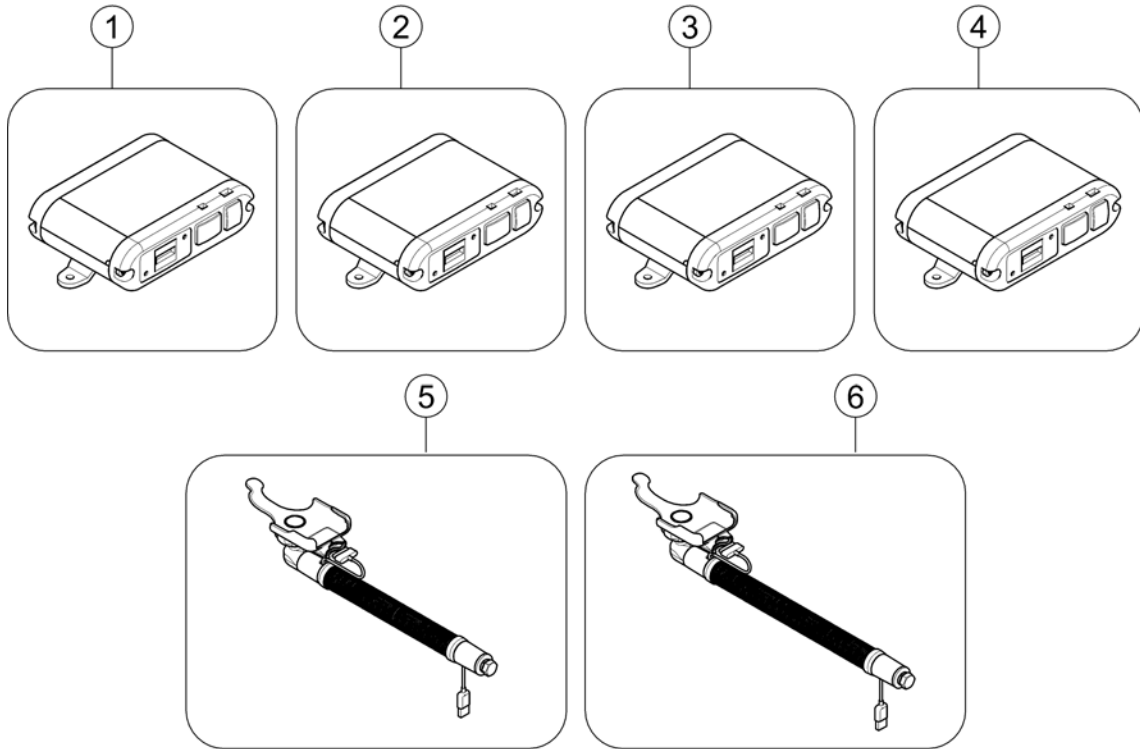

(iPortal Modules and Accessories)

1603-435 no

1	-	(No longer available.) [1629] obsolete	0
2	-	(No longer available.) [1624] obsolete	1
3	-	(No longer available.) [1662] obsolete	1
4	-	(No longer available.) [1634] obsolete	1
5	SP1545531	(Gooseneck short for iPod touch & iPhone) [1635]	1
6	SP1545532	(Gooseneck long for iPod touch & iPhone) [1636]	1