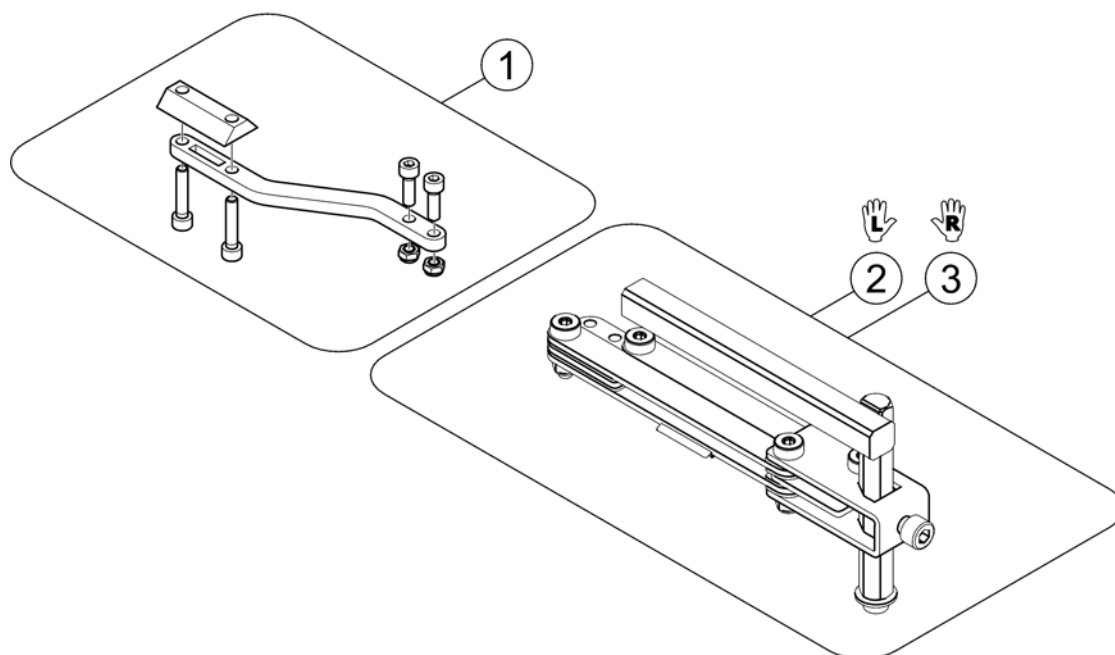

(Remote Bracket Swing away & height adjust.)

1559857.iso

1	SP1536180	HOLDER STYREBOKS SHARK/REM A/REM B	1
2	SP1496249	SWING AWAY VE NY MOD2008 KPL	1
3	SP1496248	SWING AWAY HØ NY MOD2008 KPL	1