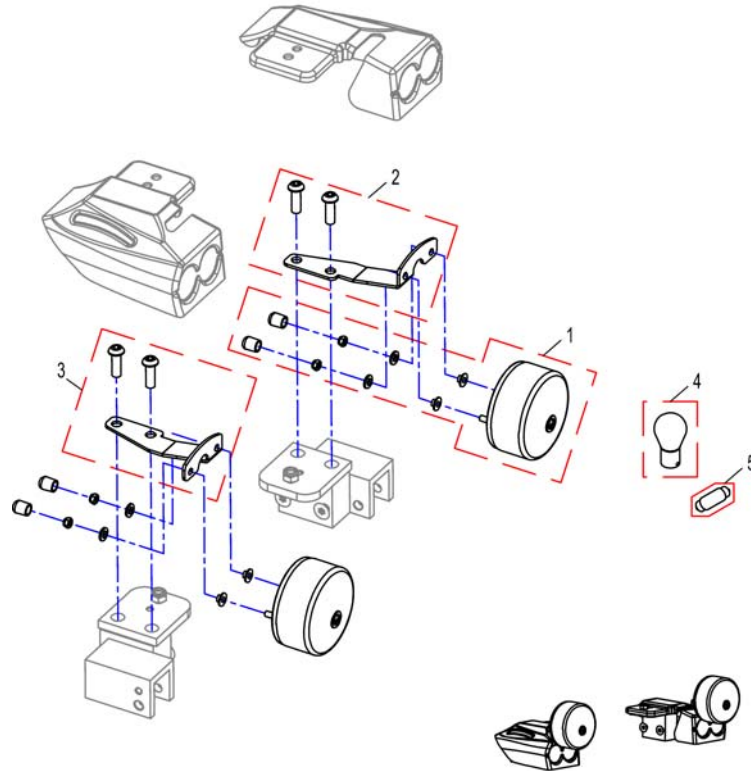

Invacare® Storm4 | Sikkerhetsutstyr
(Rearlight (German homologation))

1528769X.dwg

!!!	-	(Rear Light Protector Kit)	0
1	SP1530572	BAKLYS KPL STORM4	1
2	SP1530574	HOLDER LAMPE BAK VE STORM4	1
3	SP1530573	HOLDER LAMPE BAK VE STORM4	1
4	SP1419271	(Light Bulb 24V/21W, yellow (Turn Signal front/rear))	1
5	P31191	PÆRE 24V/5W BAKLYS STORM 3	1