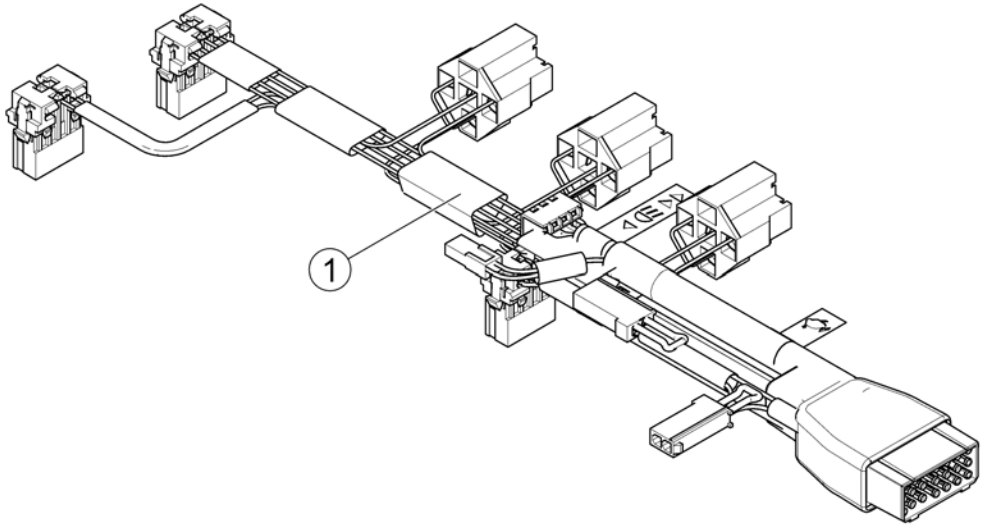

1 SP1579550

(Main Cable Harness Storm4 TT)

1

(Plug Sheets el. legrest GGB)

1566930 Iso

1	SP1577086	(Plug Sheet GGB - Modulite Seat)	1
2	SP1581723	(Plug Sheet GGB - EasyAdapt Seat)	1

1 SP1579548

(T-Adapter GGB2, cpl.)