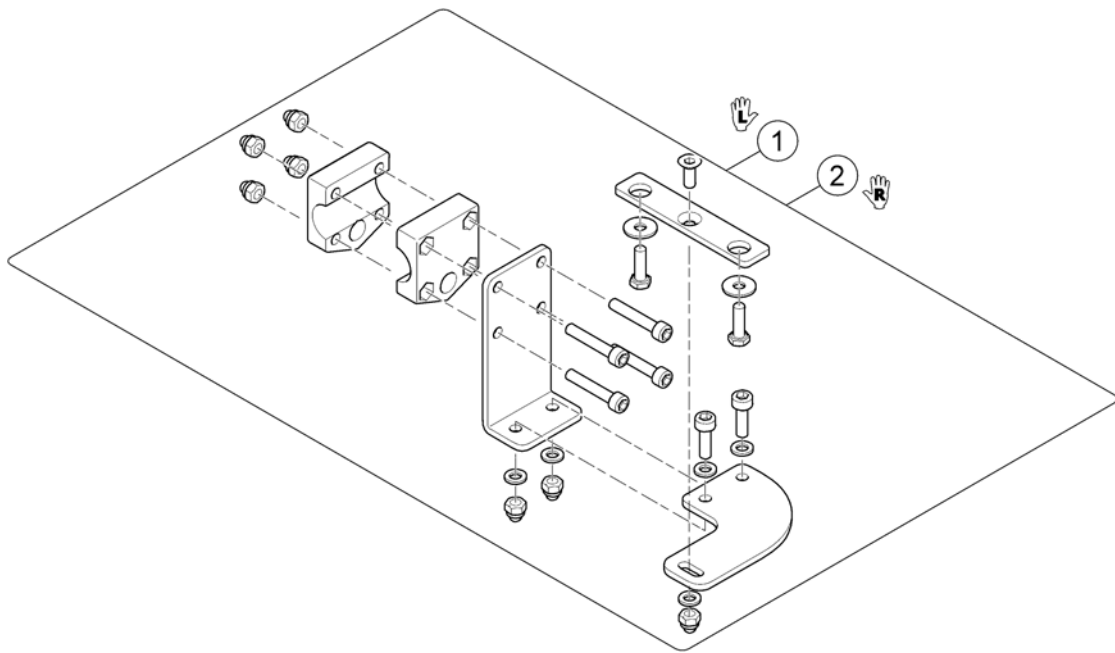

(Remote Bracket Dual Control for Standard-/EasyAdapt-Seat)

1560885.iso

1 SP1422818

FESTEBRAKETT LEDSAGERSTY RYGGMONT ENEKL

1

(Remote Bracket Dual Control for Modulite Seat)

1574201.iso

1	SP1571799	(Remote Bracket Dual Control LH)	1
2	SP1571800	(Remote Bracket Dual Control RH)	1