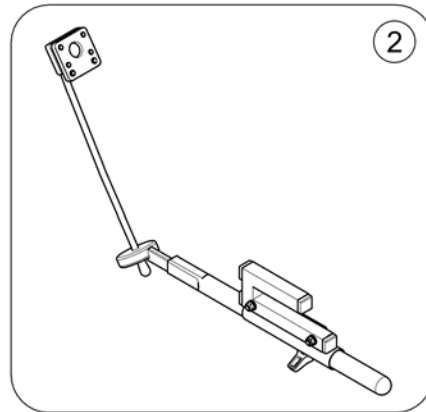

(Remote G91S & brackets)

1560680 iso

1	SP1505187	(Remote Control G91S) [1615]	1
2	-	(Remote Bracket Standard) [1615+1207/1208]	1