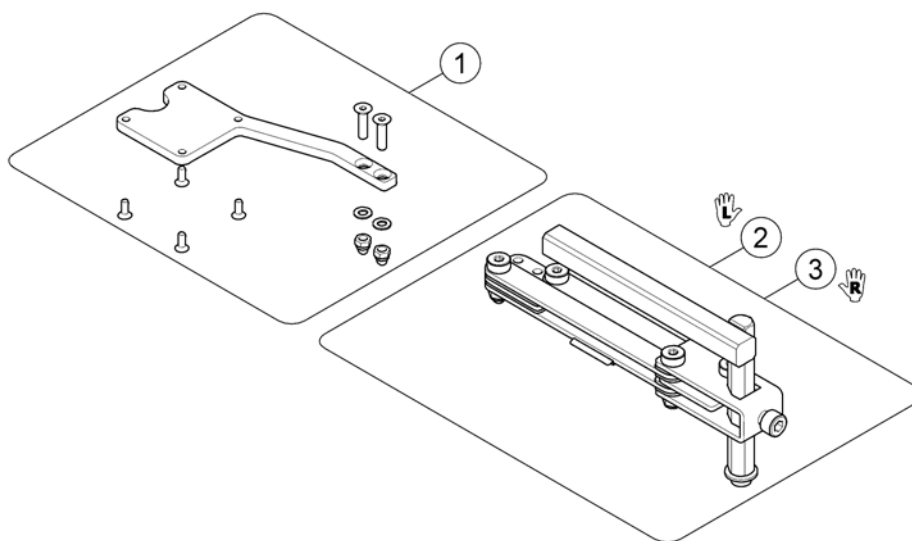

(Remote Bracket Swing away & height adjust.)

1560845.iso

1	SP1527125	FESTE FOR REM34 STORM4	1
2	SP1496249	SWING AWAY VE NY MOD2008 KPL	1
3	SP1496248	SWING AWAY HØ NY MOD2008 KPL	1