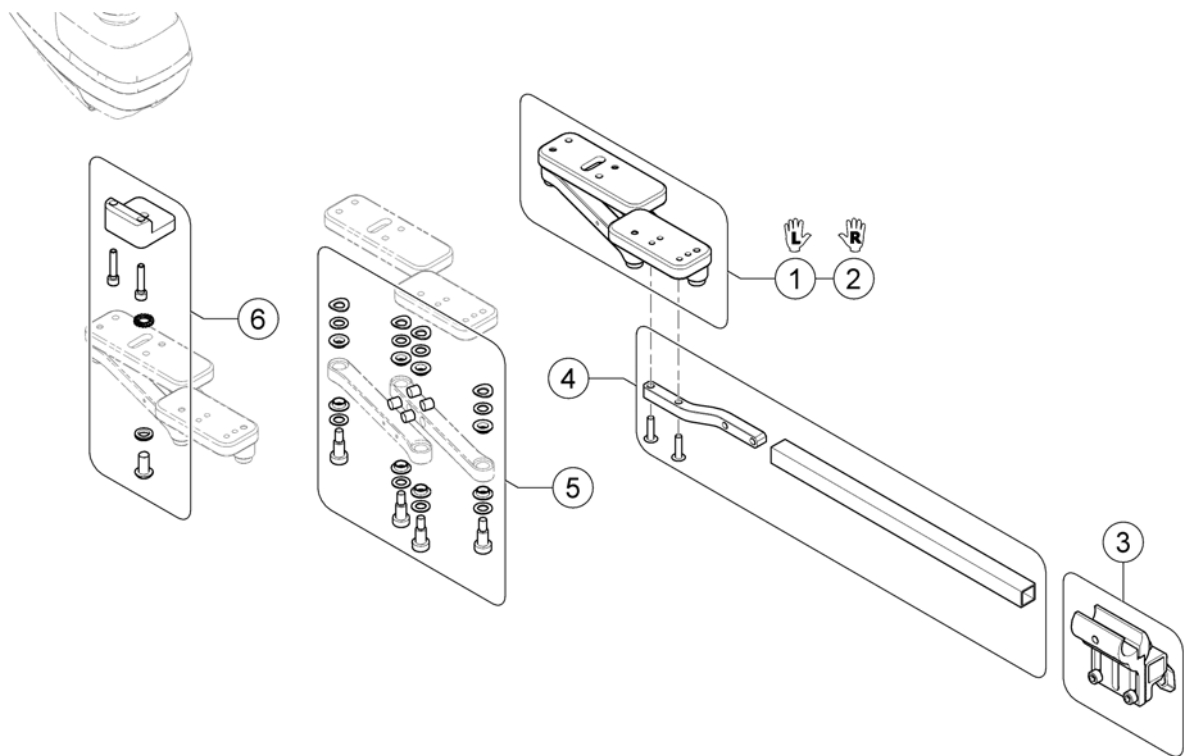

(Remote bracket swingaway Quad Link - Ultra Low Maxx Seat)

1638916.no

1	SP1606020	(Quad Link, metric - LH)	1
2	SP1591028	(Quad Link, metric - RH)	1
3	SPTRC2060	(Clamp with square tube adapter)	1
4	SP1640530	(Mounting support Quad Link)	1
5	SP1640529	(Screws and magnets kit Quad Link)	1
6	SP1603276	(Remote Mounting Quad Link)	1