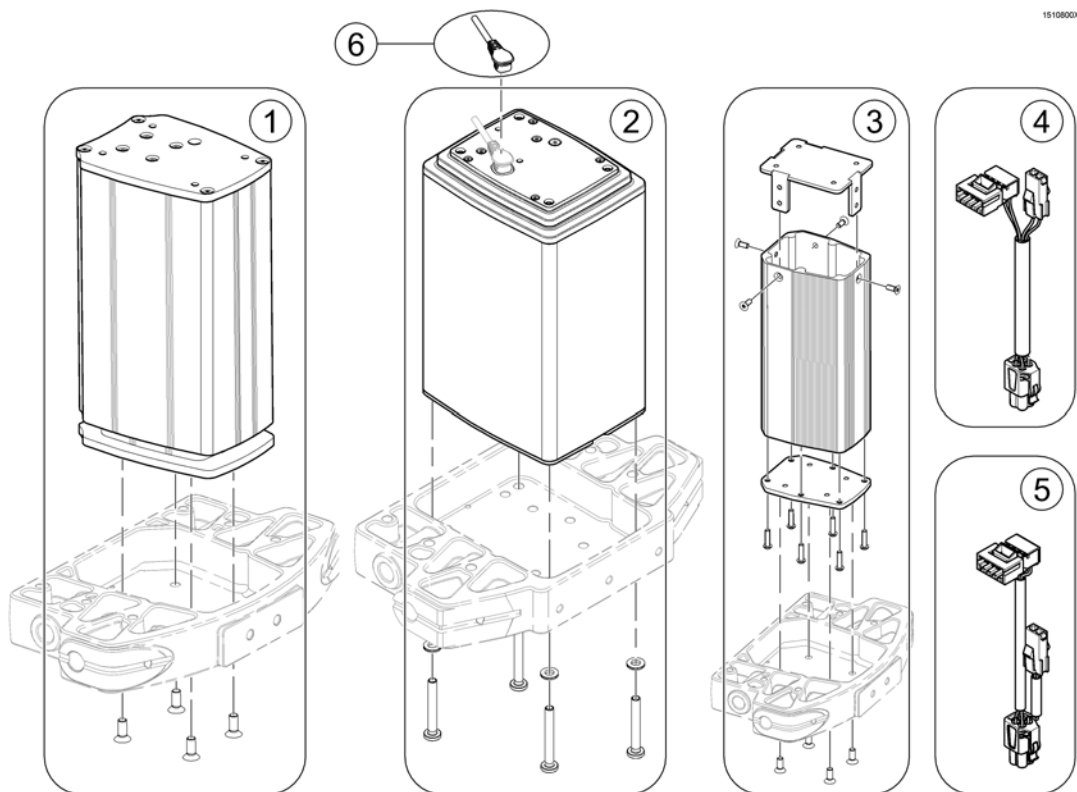

(Seat column / -raiser Storm4 X-Plore)

1510800X.kso

1	SP1530459	SETELØFT TIL SEPT 2013 STORM4 KPL	→ 15.09.2013	1
-	SP1568362	(Mounting kit for seatbracket)	→ 15.09.2013	1
2	SP1556263	SETELØFT FRA SEPT 2013 STORM 4 KPL	16.09.2013 →	1
-	SP1568361	(Mounting Kit lifter for seat bracket)	16.09.2013 →	1
3	SP1548536	(Seat column, fixed, height 45cm and 48cm, adjustable)		1
4	SP1529390	KABEL SETELØFT STORM4	→ 15.09.2013	1
5	SP1555994	KABEL FARTSREDUKSJON STORM4	16.09.2013 →	1
6	SP1559850	KABEL SETEHEIS LINAK STORM4	16.09.2013 →	1