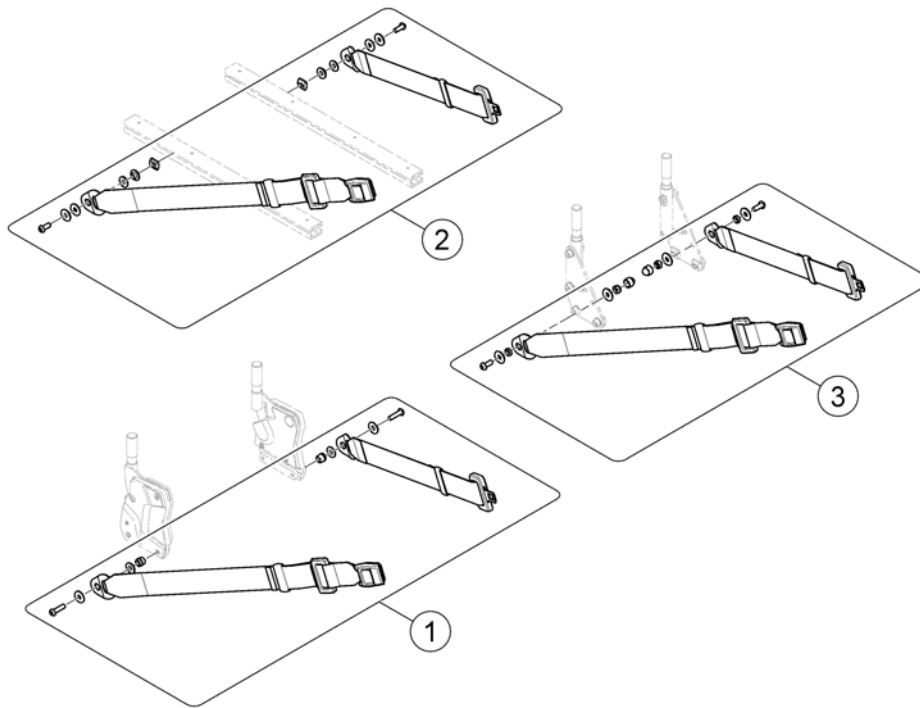

(Lap Belts / H-Belt)

1529460X.dwg

1	SP1530575	H-SELE FESTE EASYADAPT STORM4	1
2	SP1530576	H-SELE EASYADAPT STORM4	1
3	SP1529460	(Lap Belt hook & loop, cpl.)	1
4	SP1529461	HOFTEBELTE M HURTIGLÅS STORM4	1