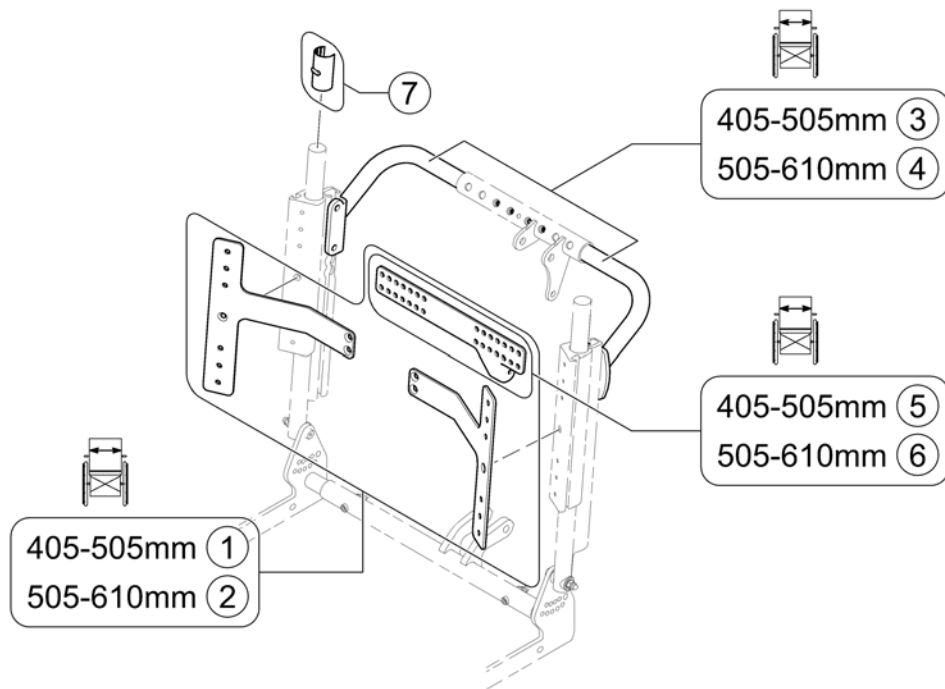

1	SPTRC2136	(High Back Interface Kit SW 405-505mm (16-20"))	1
2	SPTRC2137	(High Back Interface Kit SW 505-610mm (19-24"))	1
3	SPTRC2188	(Push Bars SW 16-20")	1
4	SPTRC2190	(Push Bars SW 20-24")	1
5	SPTRX8497	(High Back Center Plate SW 405-505mm (16-20"))	1
7	SPTRX7883	(Linear Bearing)	4