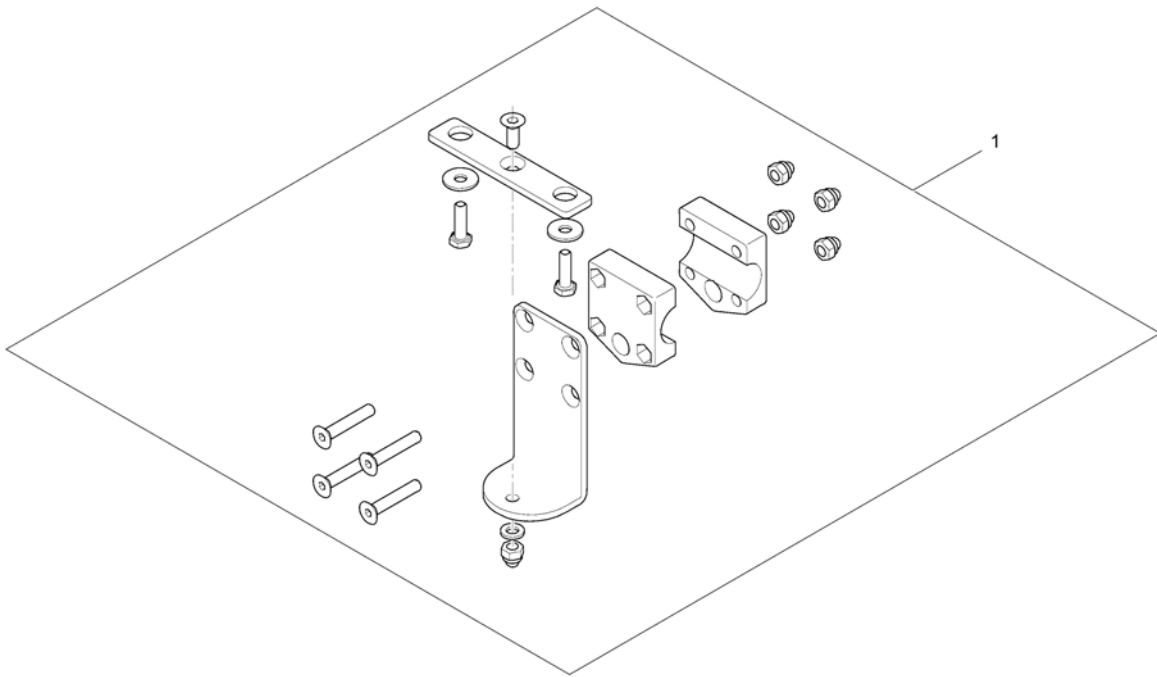

(Remote Bracket Dual Control for Standard-/EasyAdapt-Seat)

1560885.iso

1 SP1422818

FESTEBRAKETT LEDSAGERSTY RYGGMONT ENEKL

1