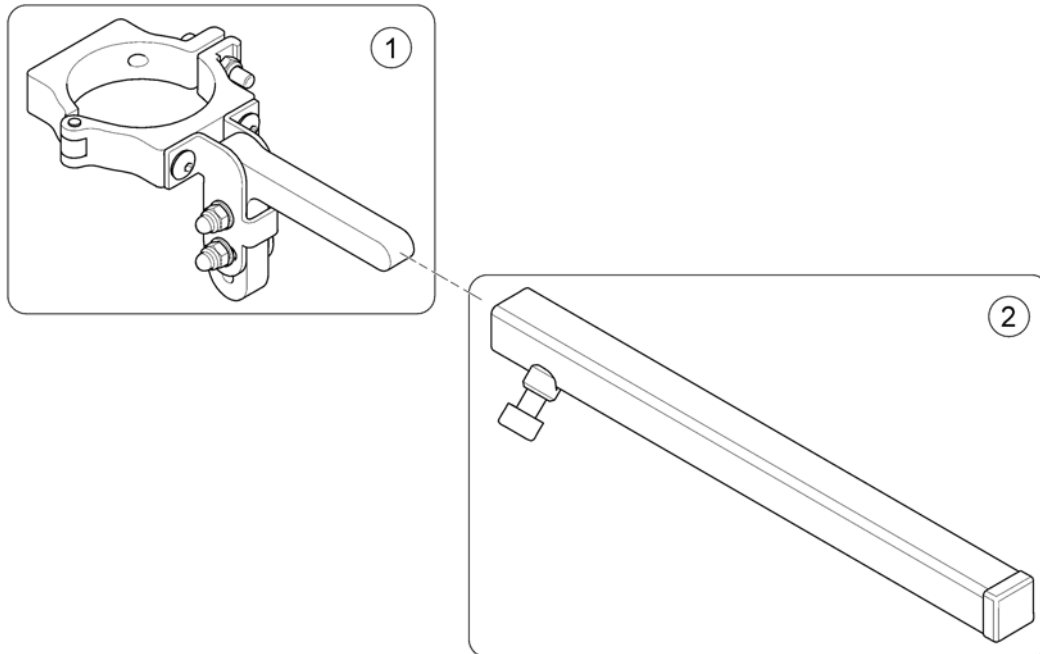

(Bracket, Standard)

1641879.iso

1	SP1637891	(Remote Bracket Standard)	1
2	SPS183040	STYREBOKSHOLDER STD KPL STORM3 G40	1