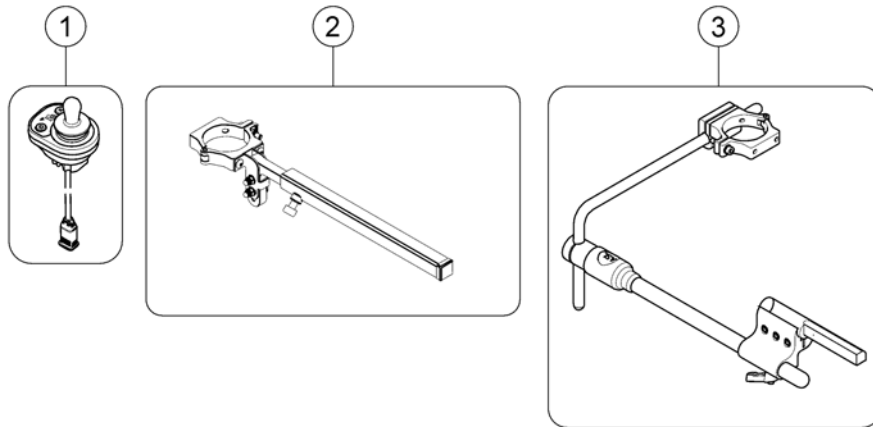

(Compact Remote LiNX & Bracket)

1642454.iso

1	-	(Compact Remotes LiNX)	1
2	-	(Bracket, Standard)	1
3	-	(Bracket, Nucleus)	1