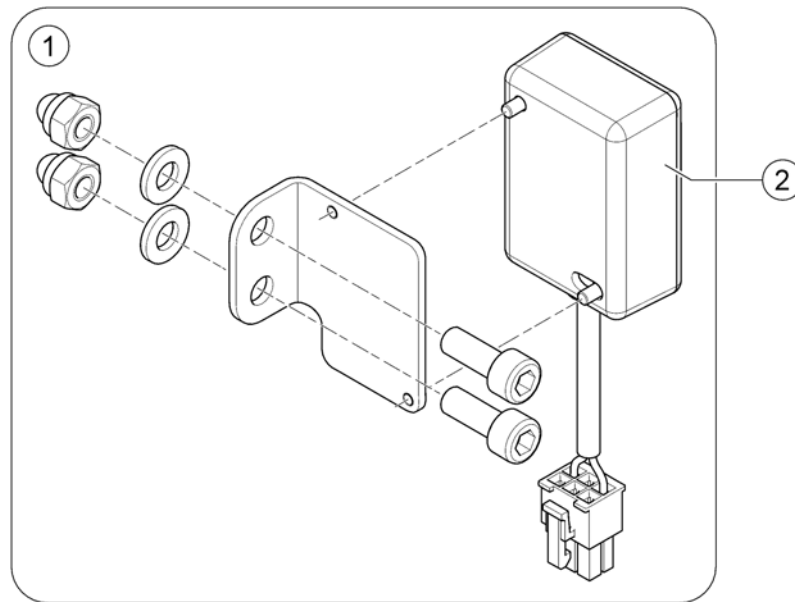

(Slow-Stop-Sensor - Recaro Seat)

1639179.00

1	SP1607888	(Slow-Stop-Sensor LiNX, cpl. with mounting hardware for Recaro Seat)	1
2	SP1603338	(LiNX Slow-Stop-Sensor, cpl.)	1