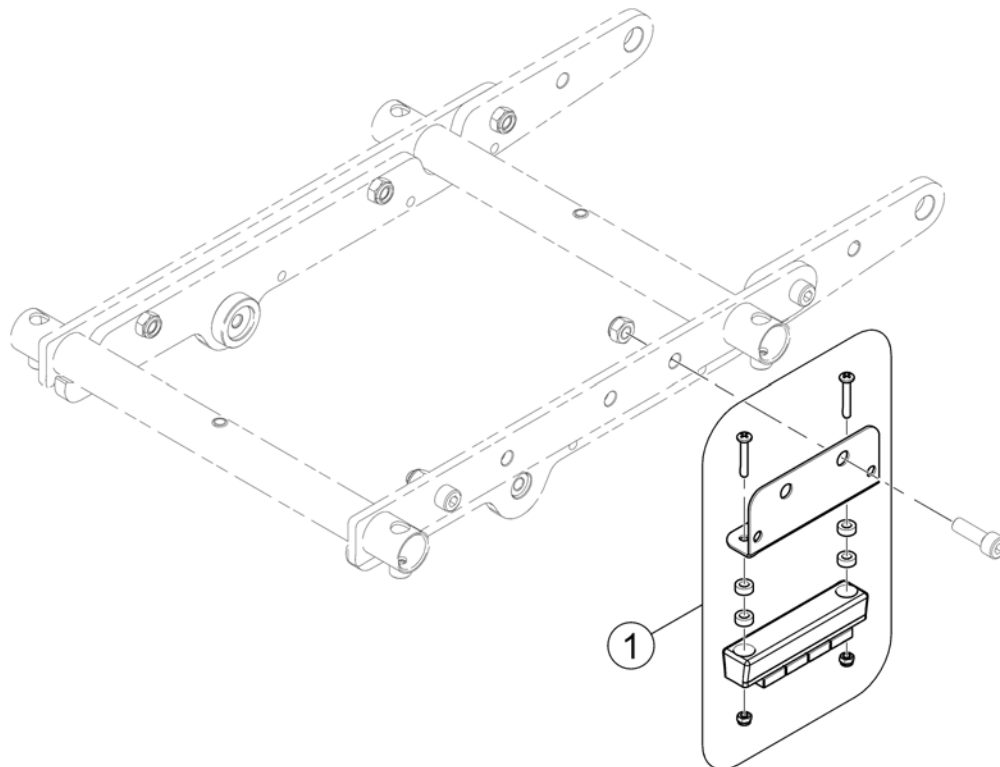

(T-Adapter Modulite Seat)

1581913 IRO

1 SP1579547

(T-Adapter Modulite GGB2, cpl.)

1