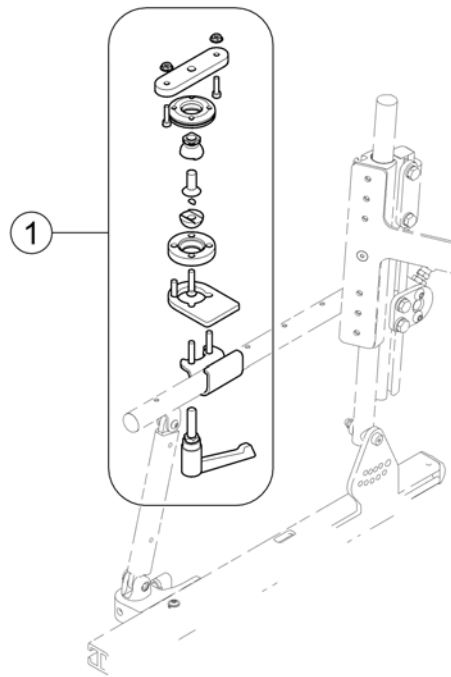

(MACES Multi Axis Armpad Holder)

1588515.00

1 SPTRC1938

(MACES Armpad Holder Kit, Multi Axis)

1