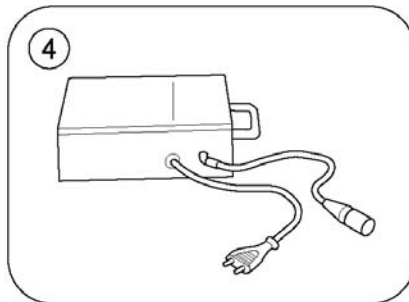

(Chargers)

1653735.iso

1	-	(No longer available.)	1
2	P21079	(Power Cord - EU Plug (IEC 60210-C13 / CEE 7/7 Type F 'Schuko'))	1
3	SP1606541	(Charger OptiCharge 8A - EU Plug) [1343]	1
3	SP1606544	LADER OPTICHARGE 10A OPTICHARGE [1313]	1
4	5813987	(Charger GI Popular 8A (IP54) - EU Plug) [1388]	1
5	-	(No longer available.)	1
6	SP1653465	(Charger WPC300 10A (IP54) - EU Plug) [1906]	1