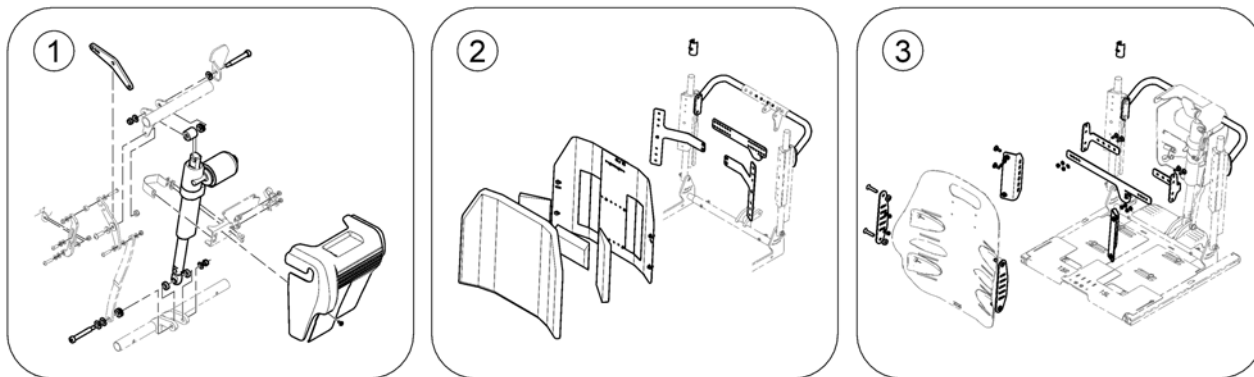

(Backrest for Ultra Low Maxx Seat)

1588115.iso

-	(Recliner)	1
-	(High Back)	1
-	(Matrix Backrests)	1