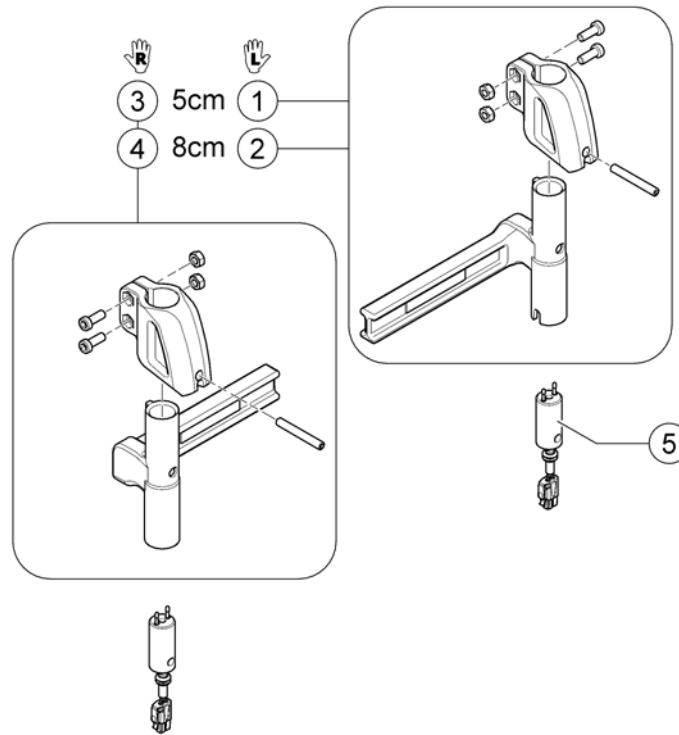

(Legrest Support, Vari series 07/2005 =>)

1653784.ISO

1	SP60109510	(Legrest Support Vari series, 5cm - LH)	1
2	SP1449737	BENSTØTTEHOLDER MAN VE 8CM STORM TDX BORA	1
3	SP60109511	(Legrest Support Vari series, 5cm - RH)	1
4	SP1449736	BENSTØTTEHOLDER MAN HØ 8CM STORM TDX BORA	1
5	SP1530795	KABEL I HOLDER F BENST STORM4 BORA TDX	1