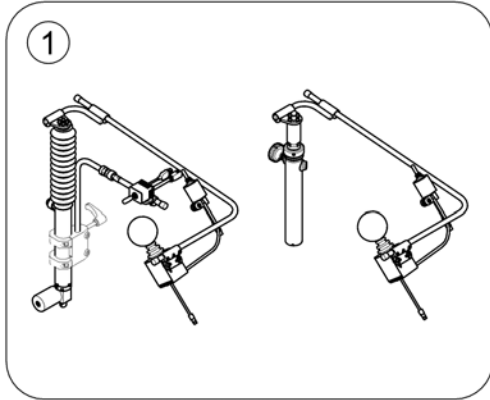

(Chin Control - Modulite Seat (15/10/01 =>))

1591328.lin

-	-	(If retrofitting, the user manual must be ordered separately!)	1
-	-	(User Manuals Chin Control (2015-10-01 =>))	1
1	-	(Chin Control DX-RJM)	1
2	-	(Mounting Hardware - Chin Control)	1