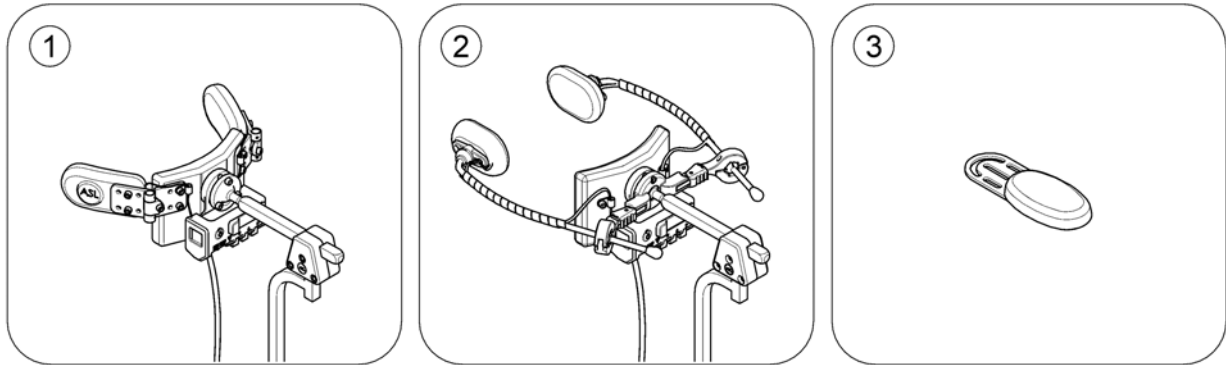

1653436.iso

1	-	(ATOM Mini ASL104MLX Head Array LiNX)	1
2	-	(ATOM Proton ASL104PTLX Head Array LiNX)	1
3	-	(Egg Switch ASL300)	1