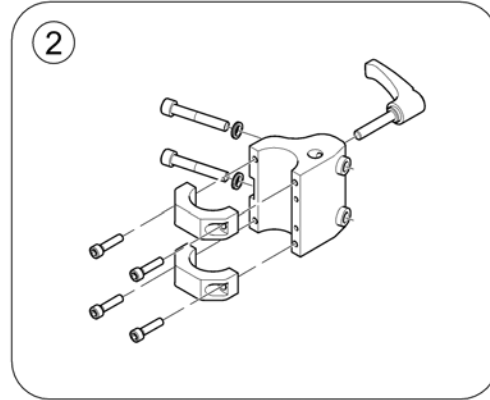

(Chin Control - Modulite Seat (15/10/01 =>))

1591328.lin

-	-	(If retrofitting, the user manual must be ordered separately!)	1
-	-	(User Manuals Chin Control (2015-10-01 =>))	1
1	-	(Chin Control DX-RJM)	1
2	-	(Mounting Hardware - Chin Control)	1