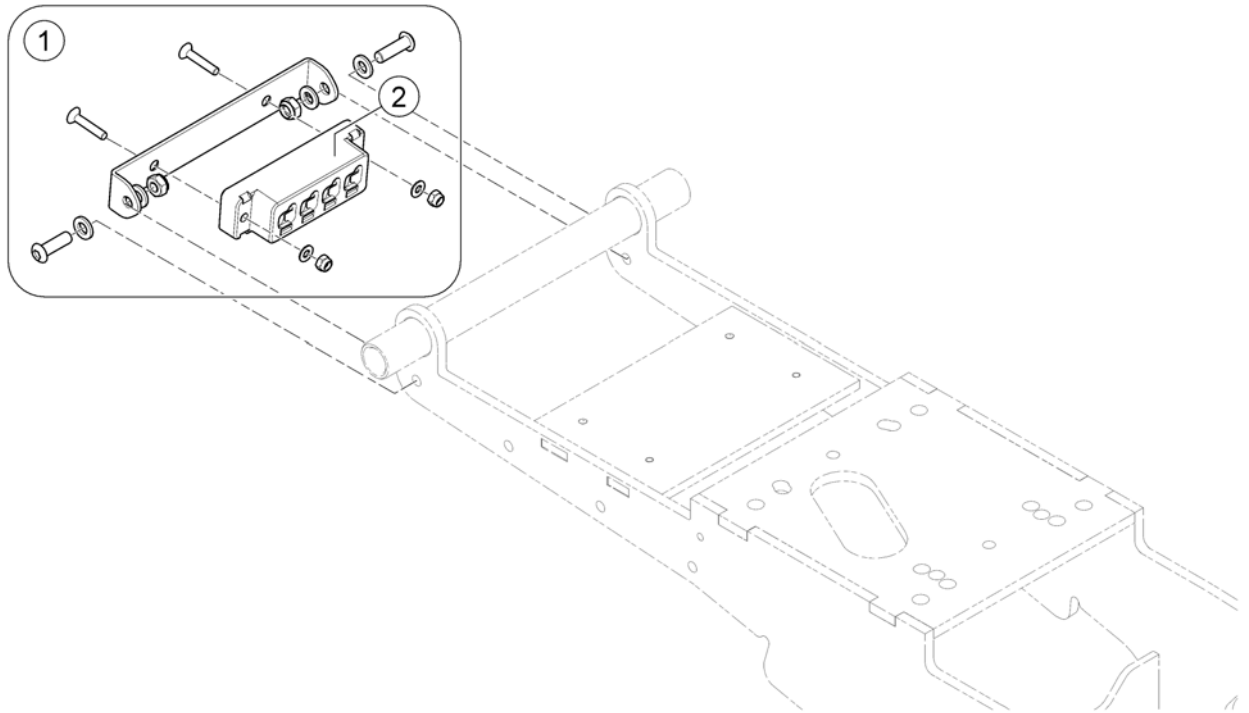

1	SP1607842	(4-way Expansion Block LiNX, cpl. with mounting hardware)	1
2	SP1602907	(4-way Expansion Block, LiNX, GLM-CONX4 (single part))	1