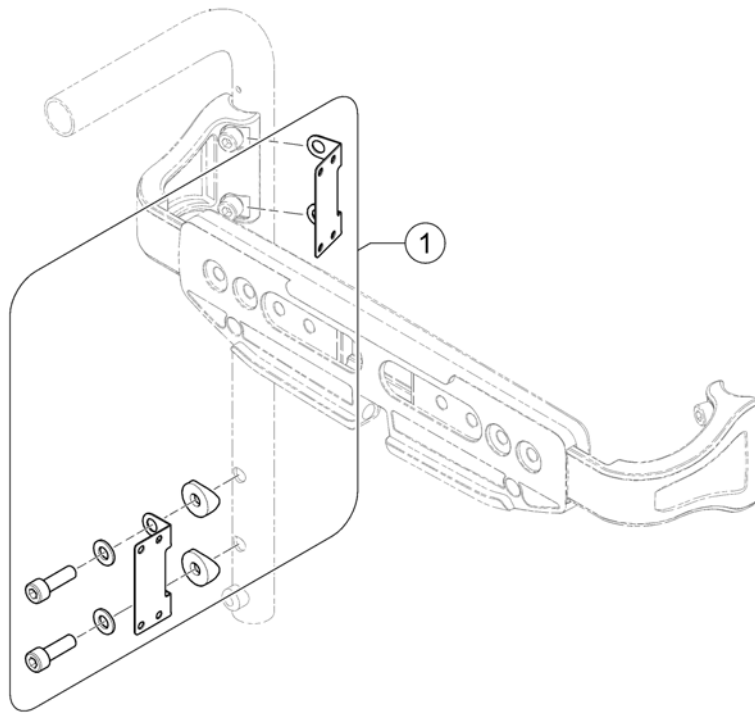

(Cable Mounting Sheets ASL - Modulite Back)

1647092.ISO

1 SP1647087

(Cable Sheets on Modulite Back for ASL components)

1