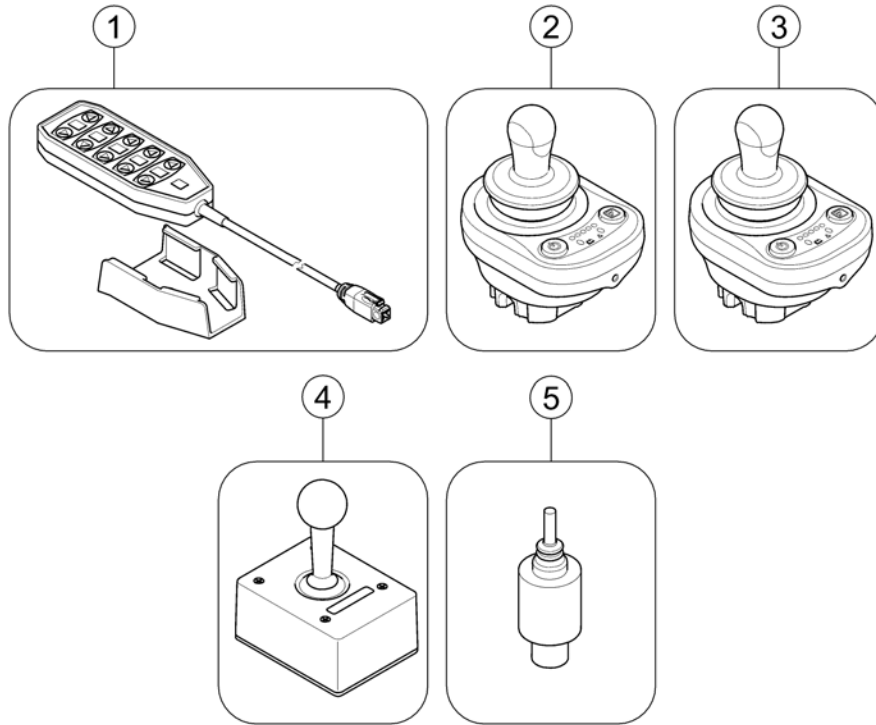

1	-	(No longer available.) [1641/1642]	1
2	SP1586989	(Remote Joystick) [1621]	1
3	SP1586990	STYREBOKS LEDSAGER DX2 LOW-FORCE [1722]	1
4	-	(No longer available.) [1620]	1
5	P10175	(Mini-Joystick with Push function) [1622]	1
-	SP1442679	(Head-Remote) [1613]	1
-	SP1603442	(Cable for Head-Remote ultrasonic porximity sensor)	1