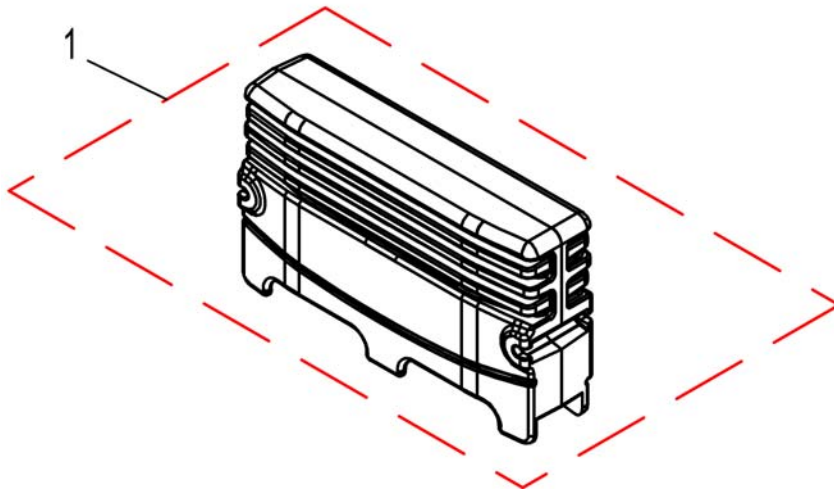

(Power modules ACS 2)

1524244X.dwg

-	SP1555702	(Gasket kit for ACS2, Powermodule and ACT)	1
1	SP1524244	POWERMODUL DX2 PMA90L STORM4/CHASSWHEEL <i>Lock washer between module and bracket!</i>	1
1	SP1537975	POWERMODUL DX2 PMA90LG FOR GYRO <i>Lock washer between module and bracket!</i>	1