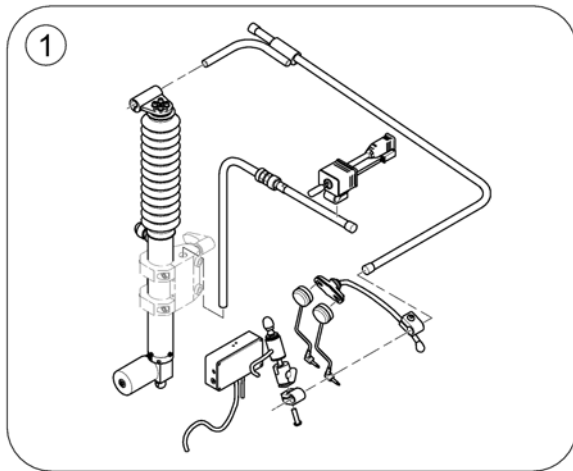

1642049.iso

1	SP1640086	(Egg Switch ASL300, black)	1
2	SP1646840	(Extension Cable ASL807 (Mono) 72"/183cm lenght)	1

(Chin Control, pow. - Modulite Seat)

1645849.iso

1	-	(Chin Control, powered)	1
2	-	(Mounting Hardware, Chin Control (Modulite Seat))	1