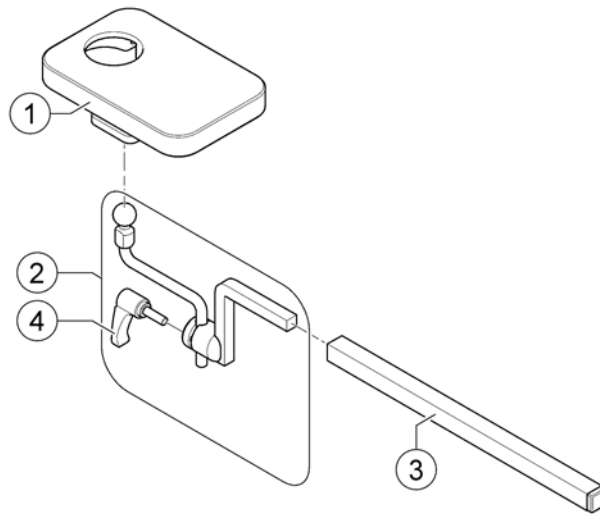

(Bracket, MEC - Tray Mount, Standard)

1653451.iso

1	SP1640290	(Tray for MEC ASL130)	1
2	SP1637858	(Adapter Kit, square tube)	1
3	SP1603419	(Remote support tube)	1
4	SP1642370	(Clamp Lever M6x20)	1