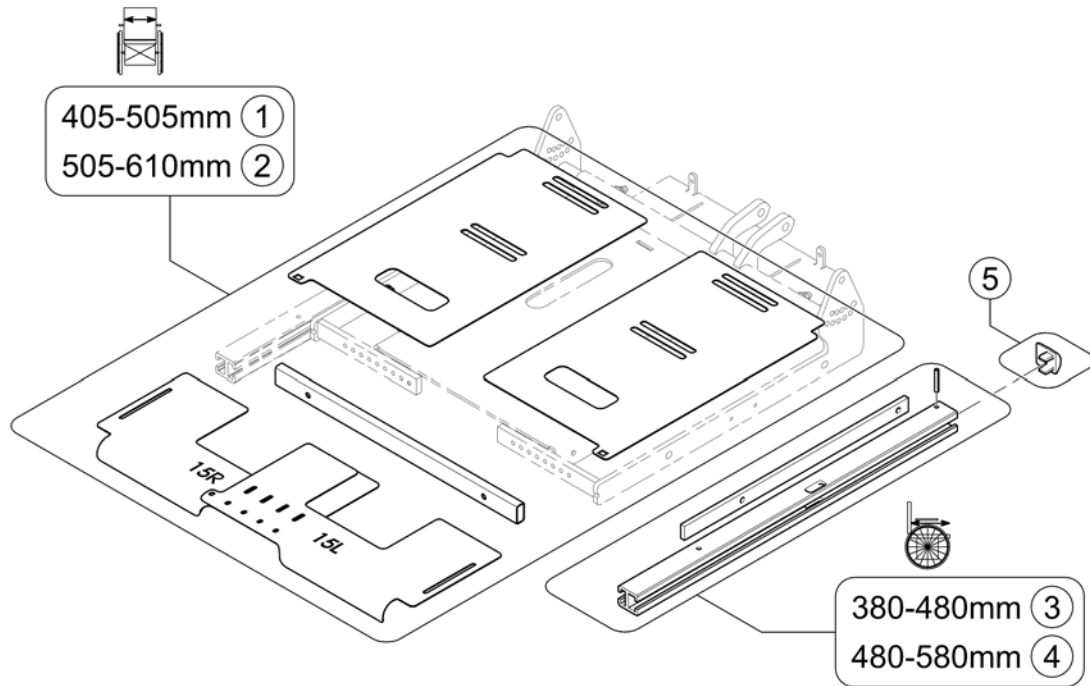

1588152 no

1	SPTRC2187	(Seat Pans - SW 405-505mm (16-20"))	1
2	SPTRC2189	(Seat Pans - SW 505-610mm (19-24"))	1
3	SPTRC2141	(Seat Rail Kit SD 380-480mm, cpl.)	1
4	SPTRC2142	(Seat Rail Kit SD 480-580mm, cpl.)	1
5	SPTRC2090	(End cap kit (2 pcs))	1