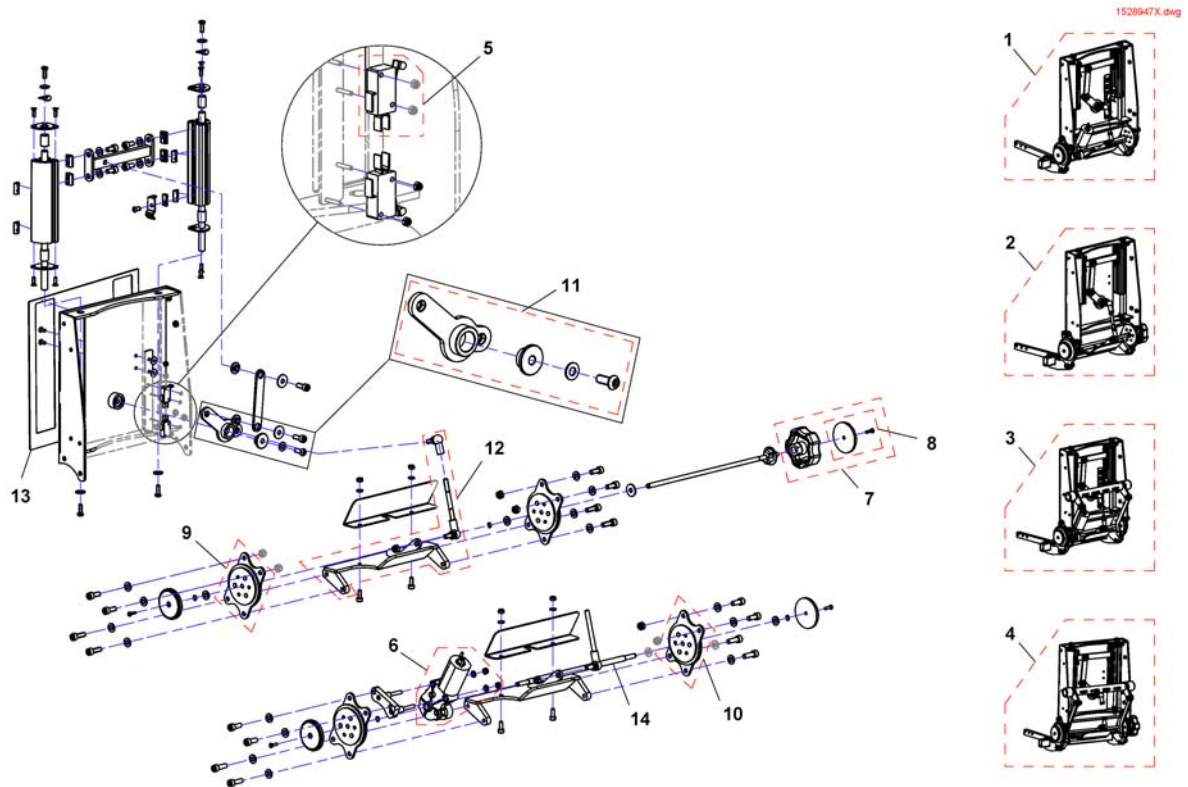

-	SP1529390	KABEL SETELØFT STORM4	1
-	SP1529529	ROMSENSOR MED KONTAKT STORM4	1
-	SP1562940	(Adaptercable Shark to reverse actuator) <i>used for TT-Plus</i>	1
-	SP1440726	(ACTUATORCABLE RECLINER ACS2 / SHARK) <i>used for TT-Plus</i>	1
1	-	(No longer available.)	1
2	-	(No longer available.)	1
3	-	(No longer available.)	1
4	-	(No longer available.)	1
5	1548506	(Microswitch, Short lever arm)	1
5	SP1526445	KABEL RYGGJUSTERINGBRYTE STORM4	1
6	SP1530520	MOTOR RYGG STORM4	1
7	SP1420483	PLASTRATT STORM4	1
8	SP1421696	REFLEX STORM4	1
9	-	(No longer available.)	1
10	-	(No longer available.)	1
11	SP1535255	MONTERINGSSATS ARML OPPF STORM4 EASY ADAPT	1
12	SP1537863	BRO FOR LENGDEKOMP STORM4	1
13	SP1532897	(Backrest sliding plate)	1
14	SP1516962	MOTOR AKSLING RYGG EA STORM4	1