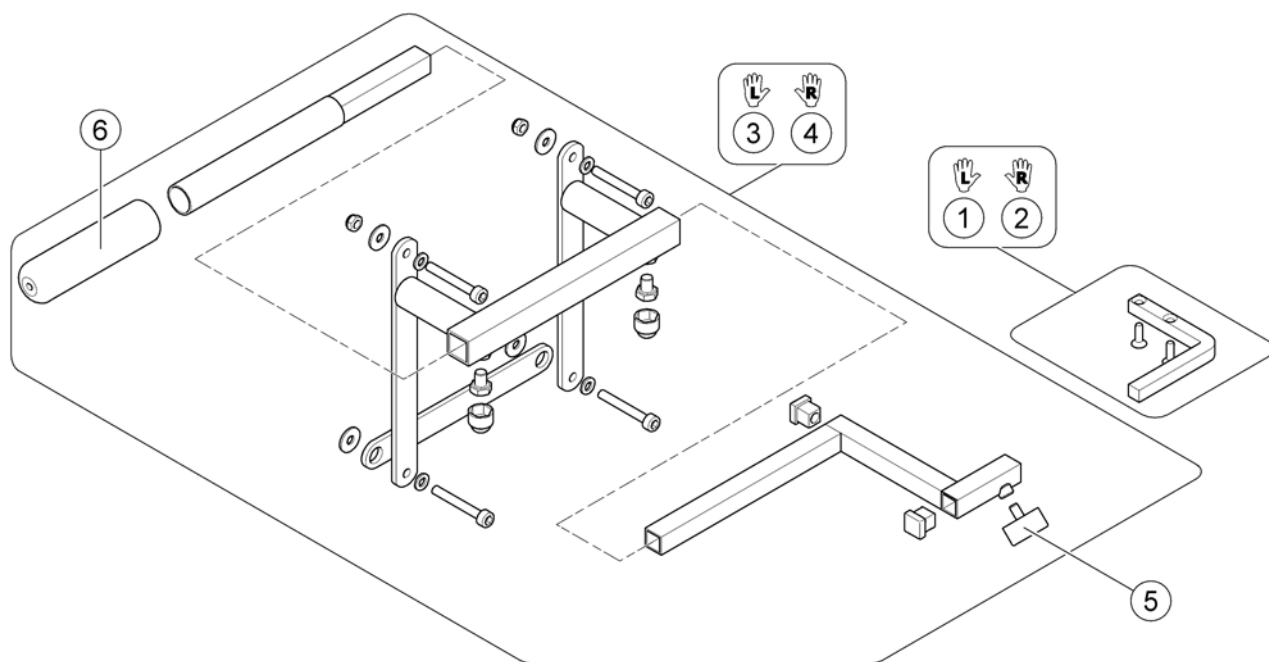

(Remote Bracket Attendant for Recaro-Seat)

1563480.ISO

1	1422806	(Remote Support LH)	1
2	1422810	(Remote Support RH)	1
3	SP1422814	(Assembly kit for dual control cpl., Recaro, LH)	1
4	SP1422813	(Assembly kit for dual control cpl., Recaro, RH)	1
5	L31001	VINGSKRUV M 6X10 GARANT G24 S	1
6	1435421	HÅNDTAK Ø22	1