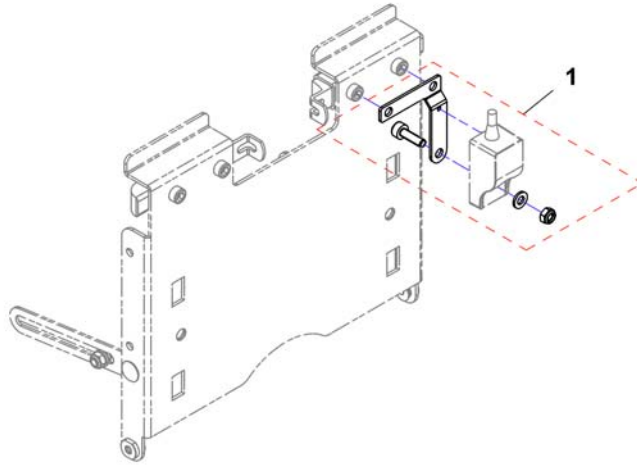

1 SP1541625

GYRO MODUL HOLDER STORM4

1

-	SP1524237	KABEL LYS TDX	1
1	SP1528890	LYSFORDELER STORM4	1

(ACS Remotes & brackets)

1	-	(REM 24 SD with brackets) [1601/1602]	1
2	-	(REM A & B with brackets) [1638/1639/1643/1644]	1
3	-	(REM 550 with brackets) [1617/1618]	1
4	-	(REM 34 with brackets) [1611]	1
5	-	(G90A with brackets) [1614/1616]	1
6	-	(Remote G91S & brackets) [1615]	1
7	-	(Tray remote REM 41) [1607]	1
7	-	(Centre control REM 41) [1608]	1
8	-	(Chin Control, small (=> 16/12/31)) [1609]	1
9	-	(Chin Control - Modulite Seat (15/10/01 =>)) [1719]	1
10	-	(Dual Control with brackets) [1291/1292]	1
11	-	(Compact Dual Control with brackets)	1
12	-	(Intuitive Dual Control (IDC) with brackets) [1645]	1