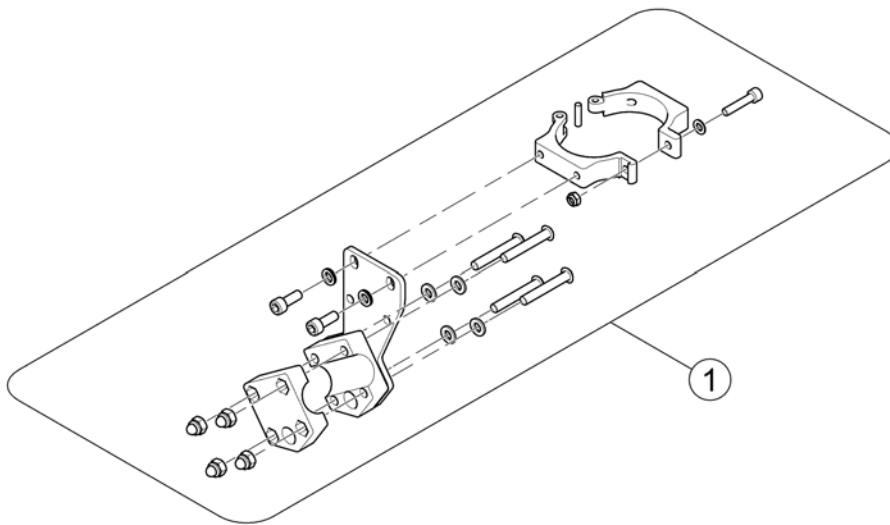

(Bracket, Compact Dual Control - Ultra Low Maxx Seat)

1588512.no

1 SP1586795

HOLDER STYREBOKS DUAL CONTROL

1