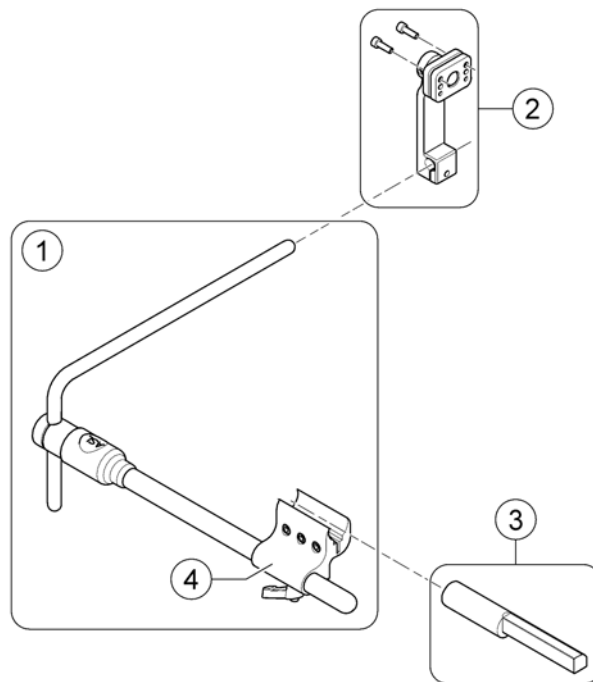

(Remote Bracket, Nucleus REM500)

1641876.iso

1	SP1582573	(Nucleus Center Mount ASL660C)	1
2	SP1640564	(Mounting Bracket for REM500)	1
3	SP1640858	(Adapter Ø22mm round to square)	1