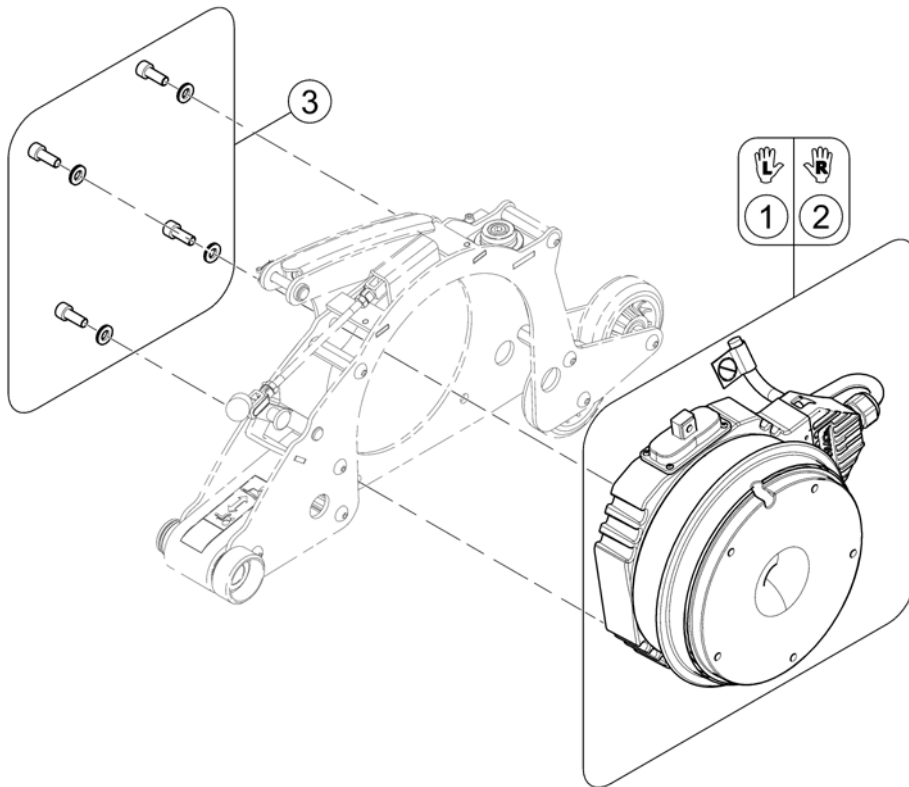

1	SP1559356	TT2 MOTOR VE STORM4	1
2	SP1559359	TT2 MOTOR HØ STORM4	1
3	SP1582231	(Mounting Hardware GGB2 Motor)	1