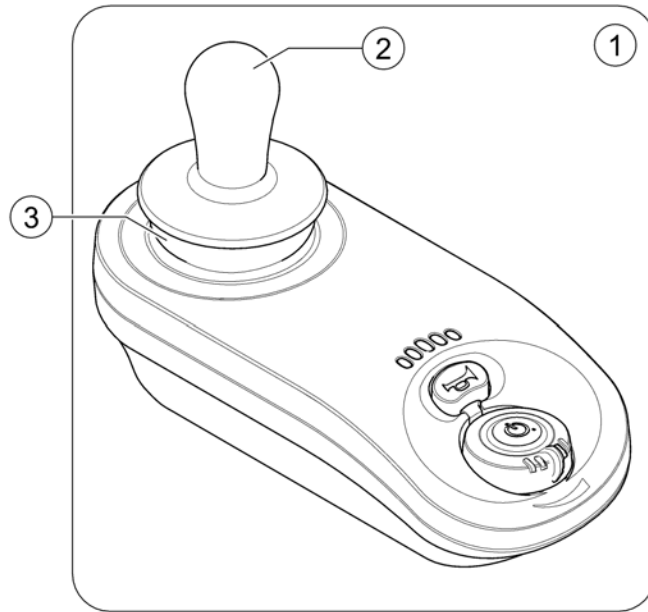

1605186.iso

1	SP1602792	(Dual Control LiNX DLX-REM050)	1
2	SP1607776	(LiNX Joystick Knob REM050/110/211/216)	1
3	SP1653457	(LiNX Gaiter REM050/110/211/216)	1