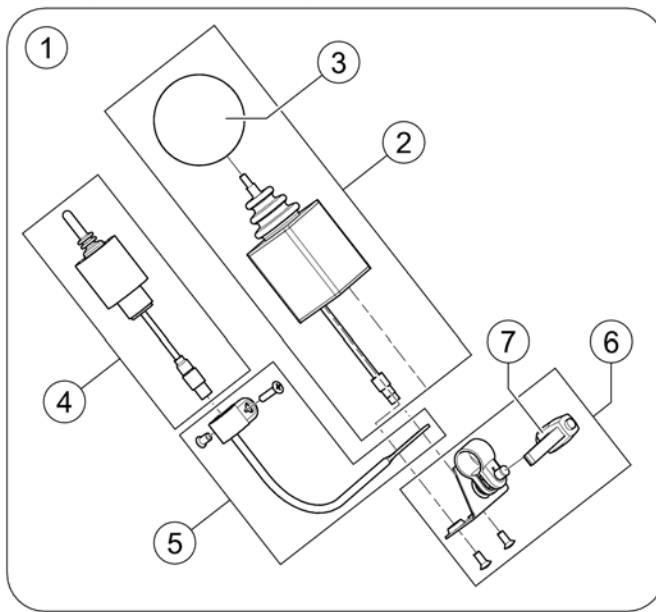

1552295X.iso

1	1448705	$HAKESTYRING KPL MONT EKSTRA JOYSTICK	1
1	1421770	(Chin control G80/G90, cpl.)	1
1	SP1544255	(Chin control G91, cpl.)	1
2	Z183282	(Joystick, DX-RJM (with Binder plug, 4-pole))	1
3	Z183265	BRUK GJS26826 DYNAMICS	1
4	1442943	(Switchjoystick for REM 24 SD, cpl.)	1
4	Z183283	(Switchjoystick G80/G90, cpl.)	1
4	SP1544250	(Switchjoystick for G91S, cpl.)	1
5	SP1552294	(Switchjoystick bracket)	1
6	SP1552295	(Joystick clamp)	1
7	L32901	SPAK M8 STORM4	1
8	SP1442944	(Harness Chin Control for REM 24 SD)	1
8	1442963	$KABELSTAMME VERTIKAL SWINGAWAY HAKESTYRING	1
9	Z183275	(Harness Chin Control for G80/G90)	1
10	SP1541715	(Harness Chin Control for G91S)	1