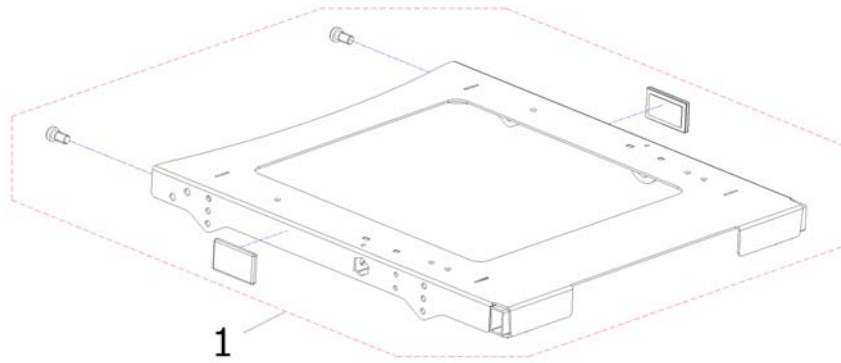

1573206.iso

1 SP1530519

SETEPLATE RECARO STORM4

1