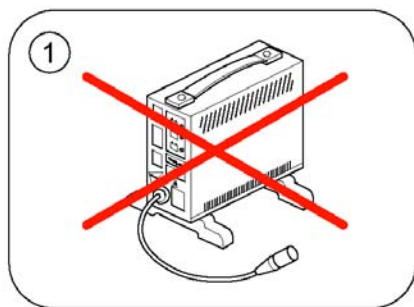

(Chargers)

1653735.iso

1	-	(No longer available.)	1
2	P21079	(Power Cord - EU Plug (IEC 60210-C13 / CEE 7/7 Type F 'Schuko'))	1
3	SP1606541	(Charger OptiCharge 8A - EU Plug) [1343]	1
3	SP1606544	LADER OPTICHARGE 10A OPTICHARGE [1313]	1
4	5813987	(Charger GI Popular 8A (IP54) - EU Plug) [1388]	1
5	-	(No longer available.)	1
6	SP1653465	(Charger WPC300 10A (IP54) - EU Plug) [1906]	1