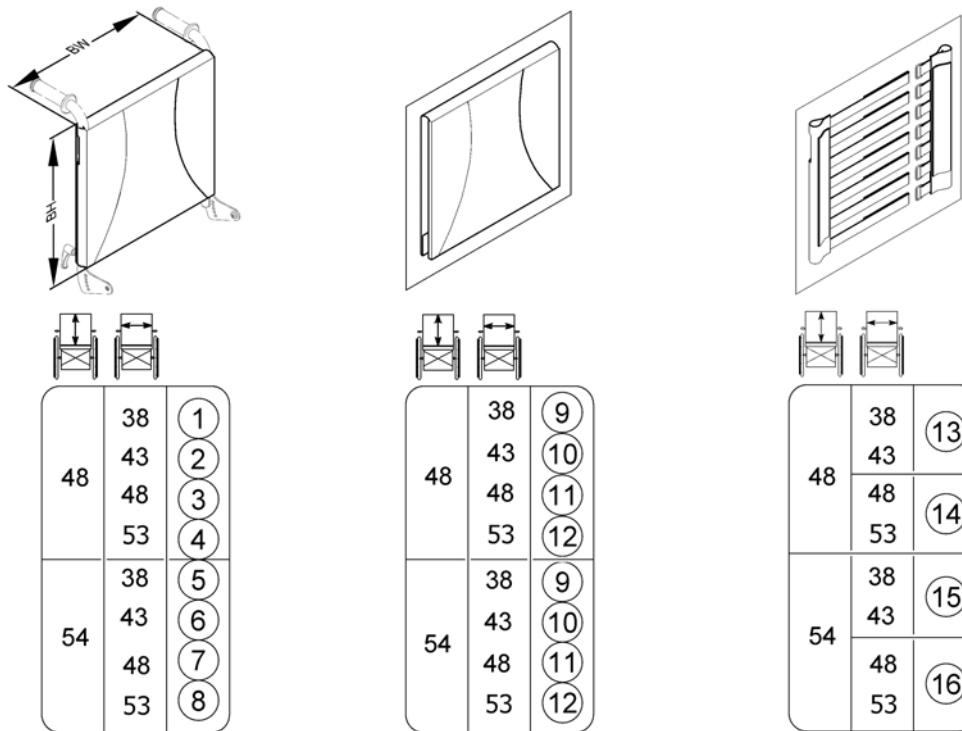

(Sling Back, tension adjustable)

1571829.iso

1	SP1567529	RYGG VELCRO SB38 RH48 MODULITE	1
2	SP1567465	VELCRO POLSTER HØ48 SB43 MODULITE	1
3	SP1567530	RYGG VELCRO SB48 RH48 MODULITE	1
4	SP1567531	(Sling Back, tension adjustable & upholstery, BW 530mm / BH 480mm, cpl.)	1
5	SP1567627	(Sling Back, tension adjustable & upholstery, BW 380mm / BH 540mm. cpl.)	1
6	SP1567746	RYGG VELCRO SB43 RH43 MODULITE	1
7	SP1567747	RYGG VELCRO SB48 RH54 MODULITE	1
8	SP1567748	VELCRORYGG KPL RH54 RB53 MODULITE	1
9	SP1563563	(Backrest Upholstery BW 380)	1
10	SP1563653	(Backrest Upholstery BW 430)	1
11	SP1563654	(Backrest Upholstery BW 480)	1
12	SP1563655	(Backrest Upholstery BW 530)	1
13	SP1571492	(Sling back)	1
14	SP1571493	SLING BACK TDX SP2	1
15	SP1571494	(Sling back)	1
16	SP1571510	(Sling back)	1