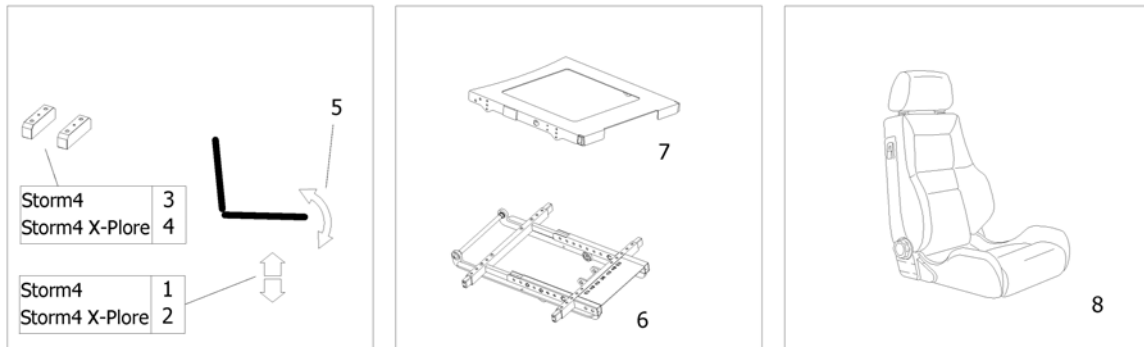

1	-	(Seat column / -raiser Storm4) [1025/1026/1030/1040]	1
2	-	(Seat column / -raiser Storm4 X-Plore) [1025/1026/1030/1040]	1
3	-	(Seat Height Adapter Storm4) [1040]	1
4	-	(Seat Height Adapter Storm4 X-Plore) [1040]	1
5	-	(Seat Tilt) [1002][1014]	1
6	-	(Seat Frame)	1
7	-	(Seat Plate)	1
8	-	(Recaro Seat)	1