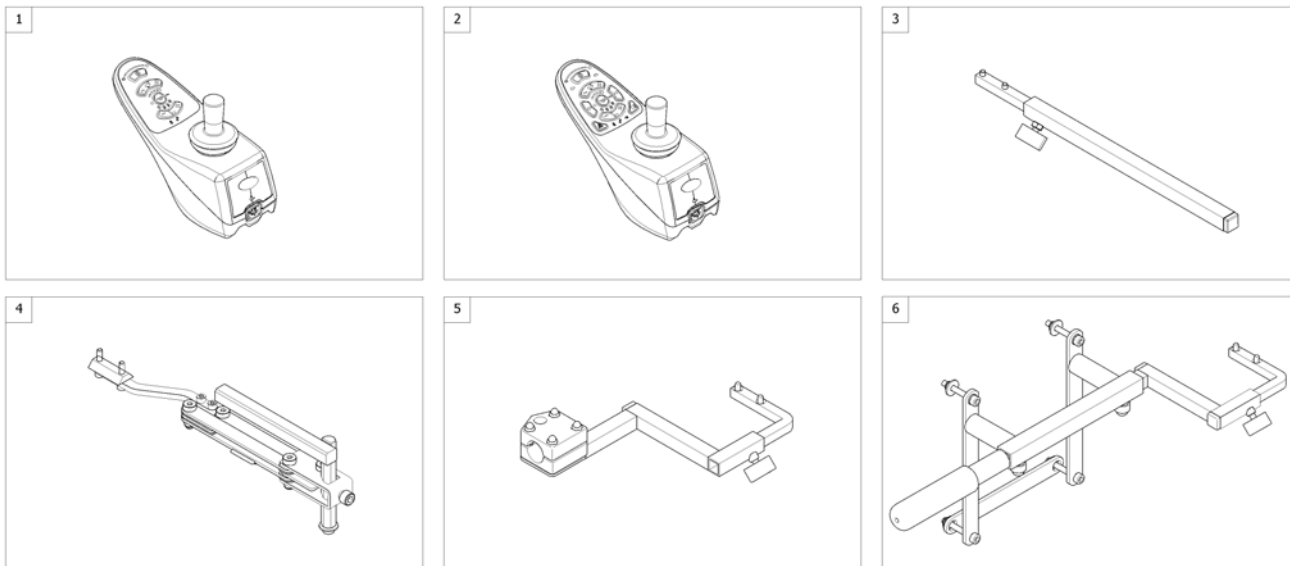

(REM A & B with brackets)

1503649 no

1	SP1523440	(Remote REM A) [1638/1643]	1
2	SP1523445	(Remote REM B) [1639/1644]	1
3	-	(Remote Bracket Standard) [1638/1639+1207/1208]	1
4	-	(Remote Bracket Swing away & height adjust.) [1638/1639+1707/1708]	1
5	-	(Remote Bracket Attendant for Standard-/EasyAdapt-Seat) [1643/1644+1207/1208]	1
6	-	(Remote Bracket Attendant for Recaro-Seat) [1643/1644+1207/1208]	1