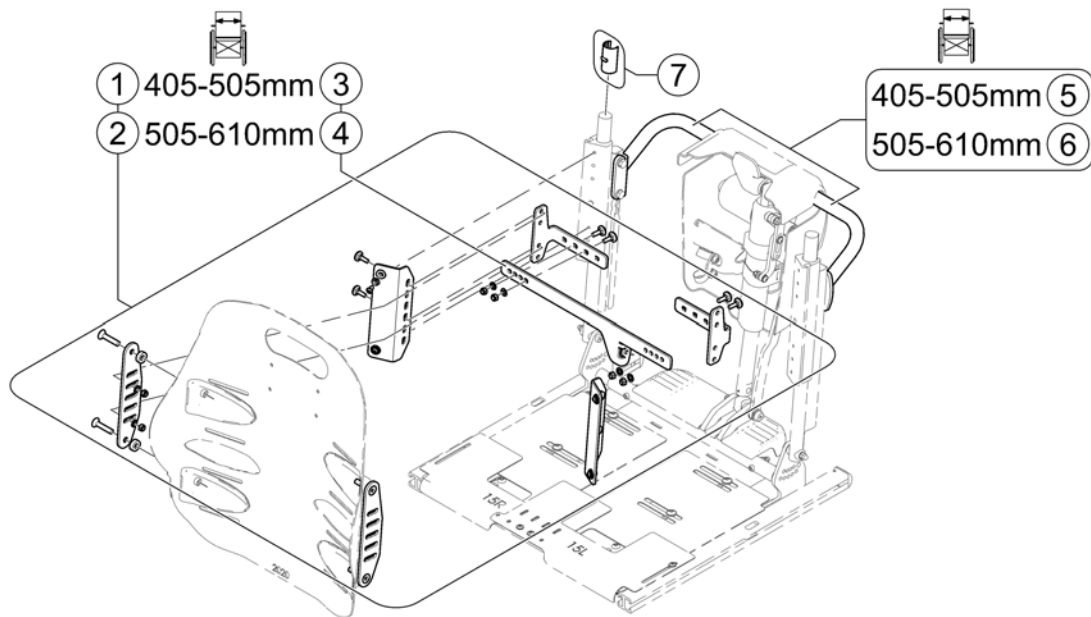

(Matrx Backrests)

1588242 Rev

Matrx Back

1	-	(Backrest Hardware)	1
2	-	(PB Back)	1
3	-	(Elite TR/TR HD Back)	1
4	-	(Elite Deep Back)	1
-	-	(Privacy Flaps)	1

1	SPTRC1951	(Matrx Back Interface Kit SW 405-505mm (16-20"))	1
2	SPTRC2095	(Matrx Back Interface Kit SW 505-610mm (19-24"))	1
3	SPTRX8299	(Matrx Center Plate SW 405-505mm (16-20"))	1
4	SPTRX8779	(Matrx Center Plate SW 505-610mm (19-24"))	1
5	SPTRC2188	(Push Bars SW 16-20")	1
6	SPTRC2190	(Push Bars SW 20-24")	1
7	SPTRX7883	(Linear Bearing)	1