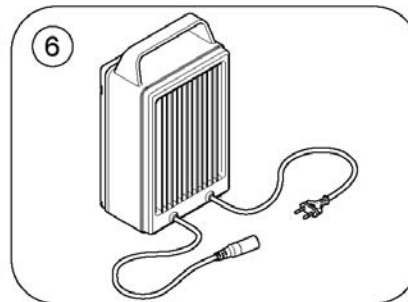

(Chargers)

1653735.iso

1	-	(No longer available.)	1
2	P21079	(Power Cord - EU Plug (IEC 60210-C13 / CEE 7/7 Type F 'Schuko'))	1
3	SP1606541	(Charger OptiCharge 8A - EU Plug) [1343]	1
3	SP1606544	LADER OPTICHARGE 10A OPTICHARGE [1313]	1
4	5813987	(Charger GI Popular 8A (IP54) - EU Plug) [1388]	1
5	-	(No longer available.)	1
6	SP1653465	(Charger WPC300 10A (IP54) - EU Plug) [1906]	1