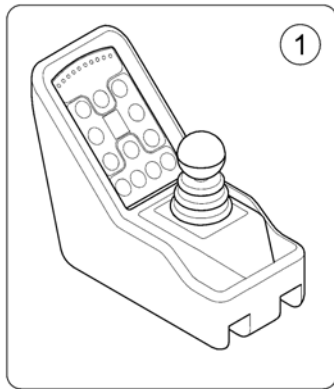

1560846.iso

1	SP1440677	(Remote REM 34) [1611]	1
2	-	(Remote Bracket Standard) [1611+1207/1208]	1
3	-	(Remote Bracket Swing away & height adjust.) [1611+1707/1708]	1