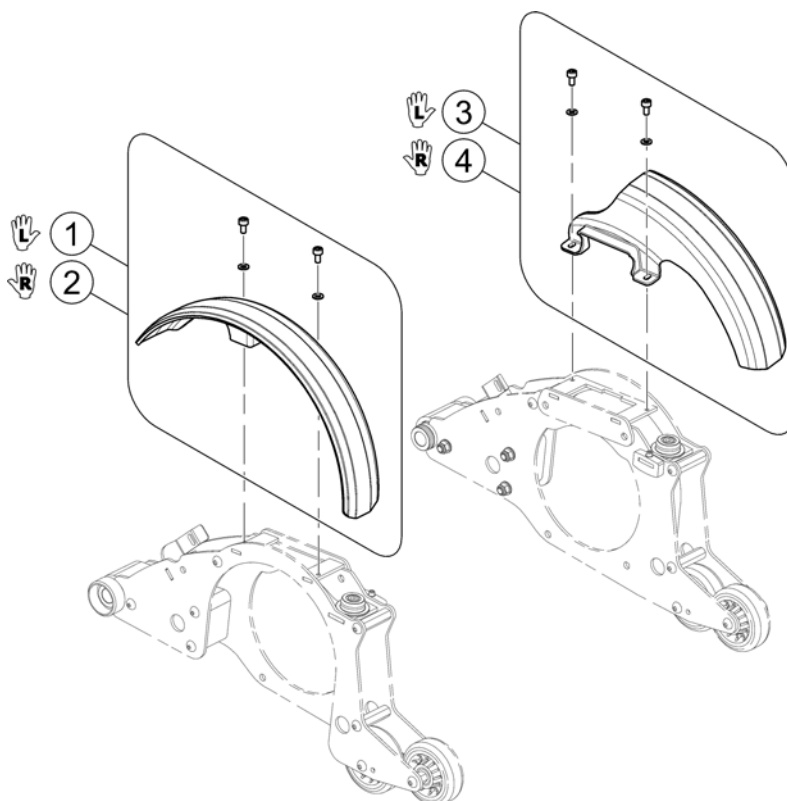

(Fenders (GGB Motors))

1583913.iso

1	SP1583917	SKJERM TT2 VE BAK STORM4 [1275/1290/1483]+[1150/1152/1158/1199/2100] / [1275/1290/1483]+[[1180]-[1978/1980/1981]]	1
2	SP1583918	SKJERM TT2 HØ BAK STORM4 [1275/1290/1483]+[1150/1152/1158/1199/2100] / [1275/1290/1483]+[[1180]-[1978/1980/1981]]	1
3	SP1583919	(Fender LH, short) [1275/1290/1483]+[[1180/1171]+[1978/1980/1981]]	1
4	SP1583920	(Fender RH, short) [1275/1290/1483]+[[1180/1171]+[1978/1980/1981]]	1