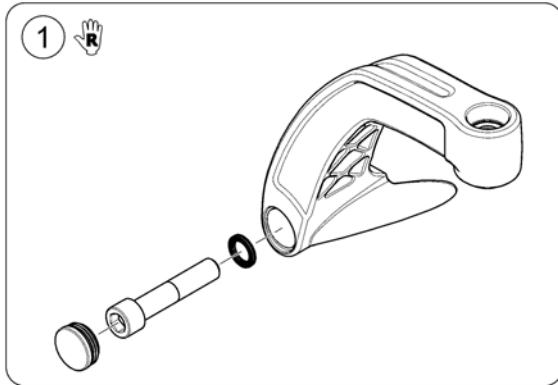

1	SP1527905	SVINGARM HØ STORM4	1
2	SP1527904	SVINGARM VE STORM4	1