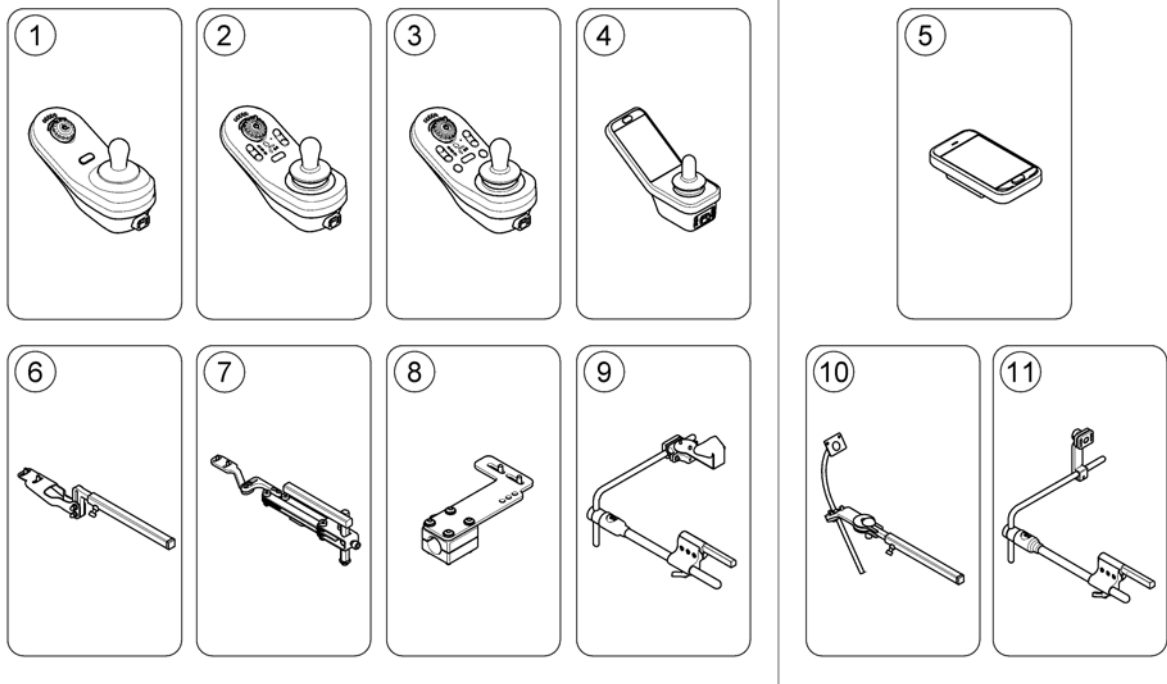

(Remotes & Brackets)

-	(Remotes & Brackets)	1
-	(Dual Controls & Brackets)	1
-	(Additional Remotes & Brackets)	1

1642452.iso

1	-	(Remote REM110)	1
2	-	(Remote REM211)	1
3	-	(Remote REM216)	1
4	-	(Remote REM400)	1
5	-	(Remote REM500)	1
6	-	(Remote Bracket, Standard)	1
7	-	(Remote Bracket, Swing-away)	1
8	-	(Remote Bracket, Attendant)	1
9	-	(Remote Bracket, Nucleus)	1
10	-	(Remote Bracket, Swing-away REM500)	1
11	-	(Remote Bracket, Nucleus REM500)	1