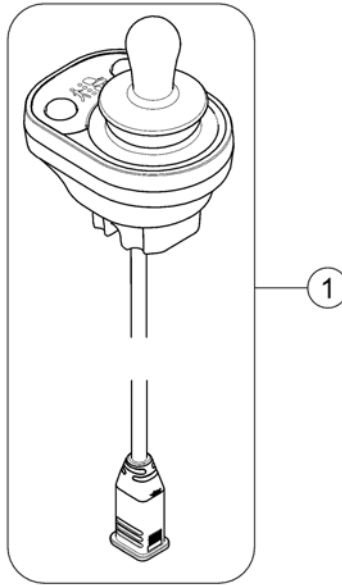

Invacare® Storm4 | Elektronikk
(Dual Control ACU200)

1641652.iso

1 SP1607393

(Compact Dual Control LiNX DLX-ACU200)

1