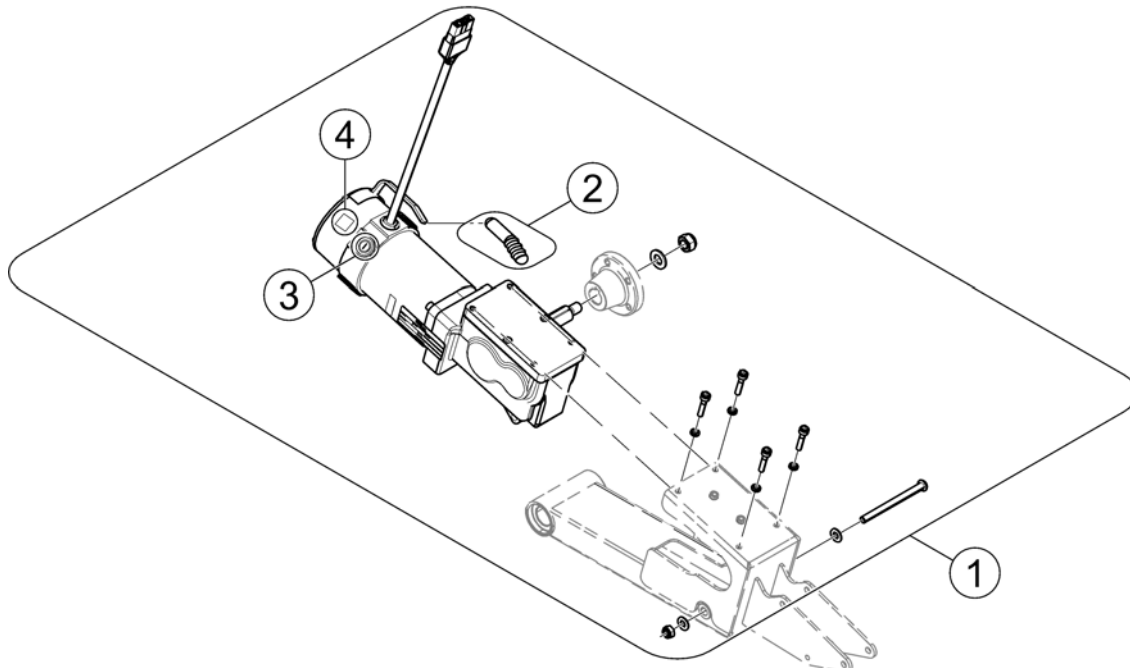

1	SP1530578	(Drivingmotor, 6km/h, cpl., LH) => S/N 061122812867	1
1	SP1530577	(Drivingmotor, 6km/h, cpl., RH) => S/N 061122812867	1
1	SP1530580	$MOTOR STORM4 VE UTGÅTT => S/N 061122610150	1
1	SP1530579	$MOTOR STORM4 HØ UTGÅTT => S/N 061122610150	1
2	SP1101725	PROPP FOR FRIKPL HENDEL STORM4	1
3	SP1522967	BØRSTER 4 STK KIT TDX STORM 4	1
4	SP1551712	(Labelset "Push/Drive")	1