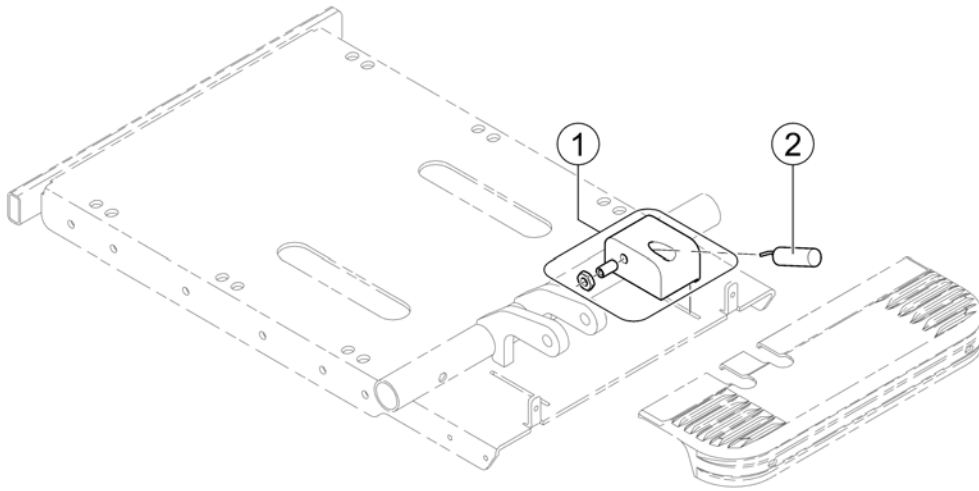

(Tilt Sensor - Ultra Low Maxx Seat)

1602019.kim

1	SP1602017	(Switch bracket)	1
2	SPTRE0753	(Tilt Switch)	1