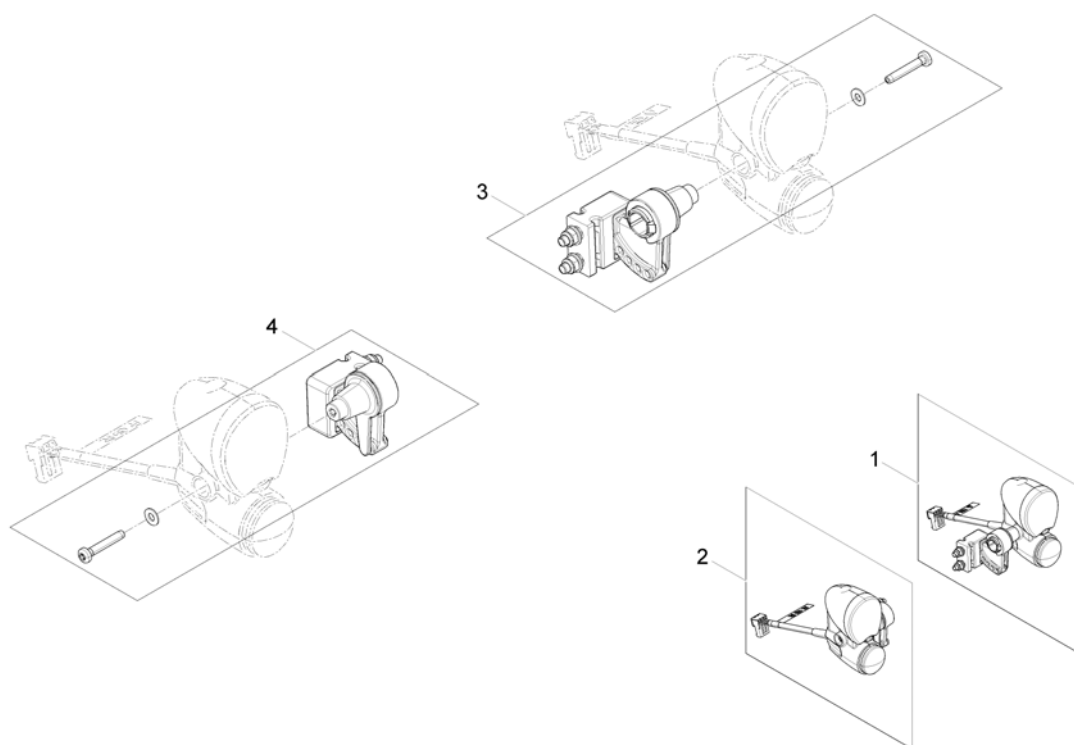

-	SP1541713	(Adapter cable LED light, LH) <i>with ULM Seat only!</i>	1
-	SP1541654	ADAPTERKABEL LED-LYS HØ <i>with ULM Seat only!</i>	1
1	SP1527958	LYKT VE KPL LED STORM4	1
2	SP1527957	LYKT HØ KPL LED STORM4	1
3	SP1560611	FESTE LYKT FORAN VE STORM4	1
4	SP1562245	FESTE LYKT FORAN HØ STORM4	1