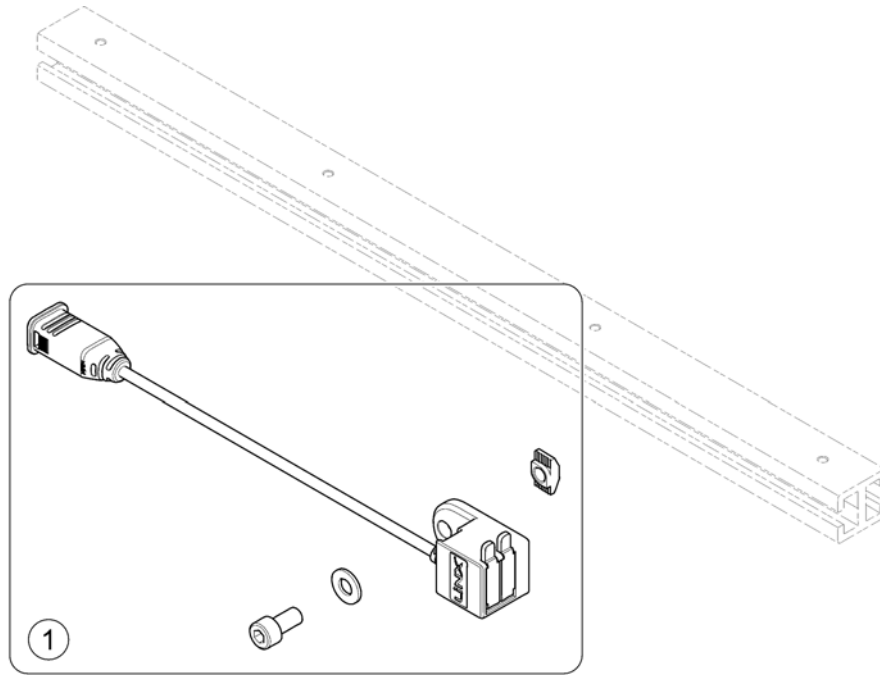

1641896.iso

1 SP1607868

(USB Charger Port)

1