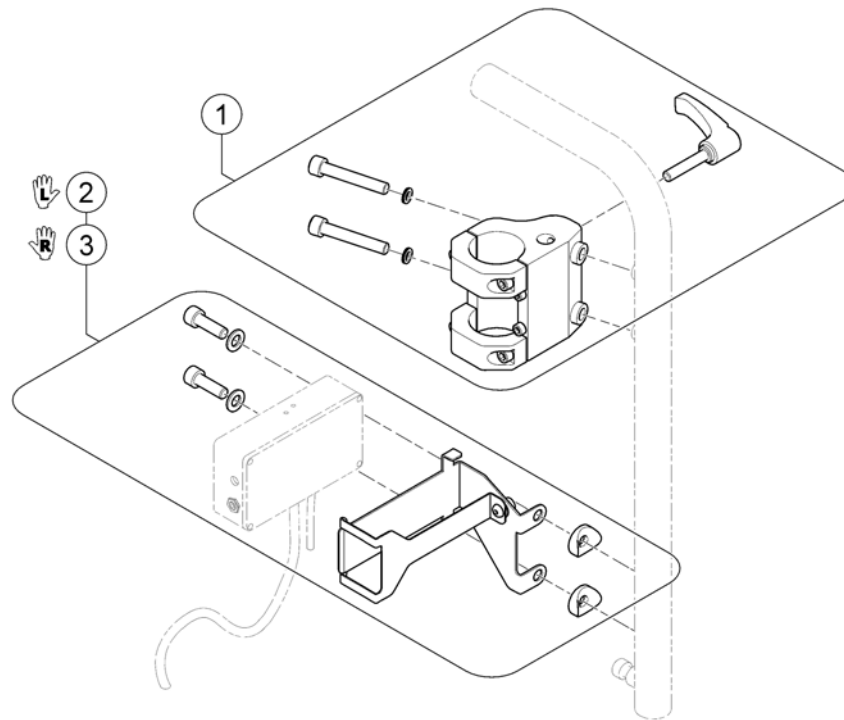

(Mounting Hardware, Chin Control (Modulite Seat))

1645361.iso

1	SP1577173	(Mounting Hardware, Chin Control - Modulite Seat)	1
2	SP1642569	(Bracket, ASL Interface Box - LH (Modulite))	1
3	SP1642045	(Bracket, ASL Interface Box - RH (Modulite))	1