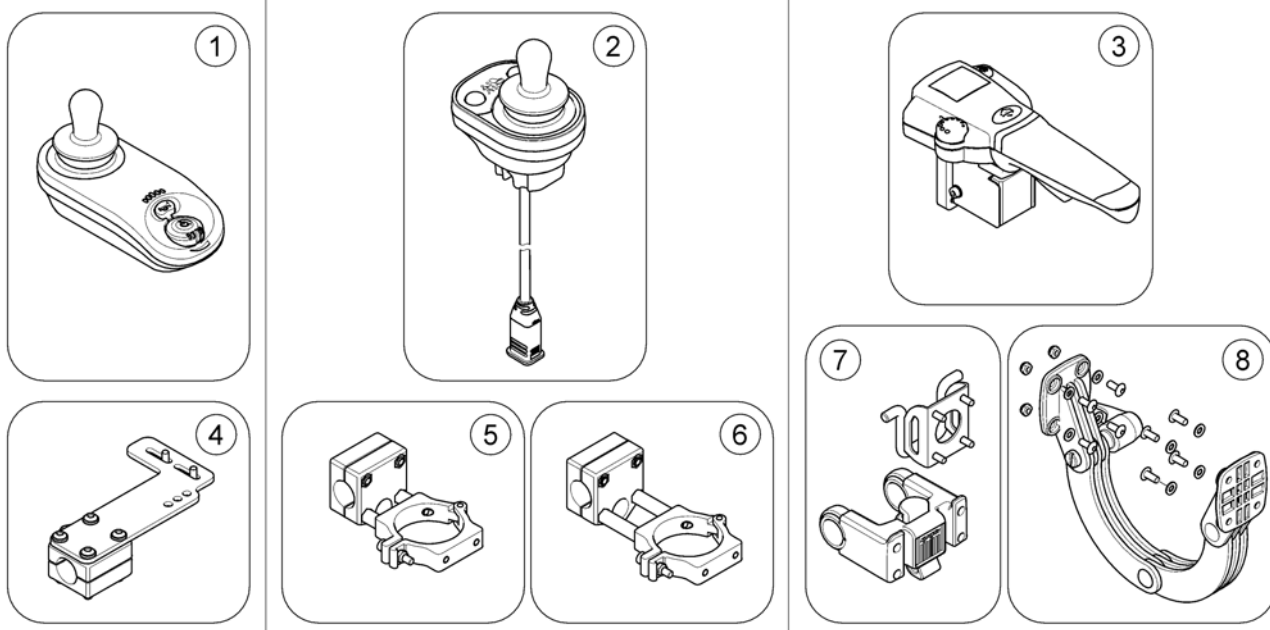

(Dual Controls & Brackets)

1642453.iso

1	-	(Dual Control REM050)		1
2	-	(Dual Control ACU200)	11.08.2017 →	1
3	-	(Intuitive Dual Control (IDC))	01.01.2018 →	1
4	-	(Remote Bracket, Attendant)		1
5	-	(Remote Bracket, Compact Dual Control/ACU - short)	11.08.2017 →	1
6	-	(Remote Bracket, Compact Dual Control/ACU - long)	11.08.2017 →	1
7	-	(Mounting Bracket, IDC)	01.01.2018 →	1
8	-	(Height adjustable Bracket, IDC)	01.01.2018 →	1