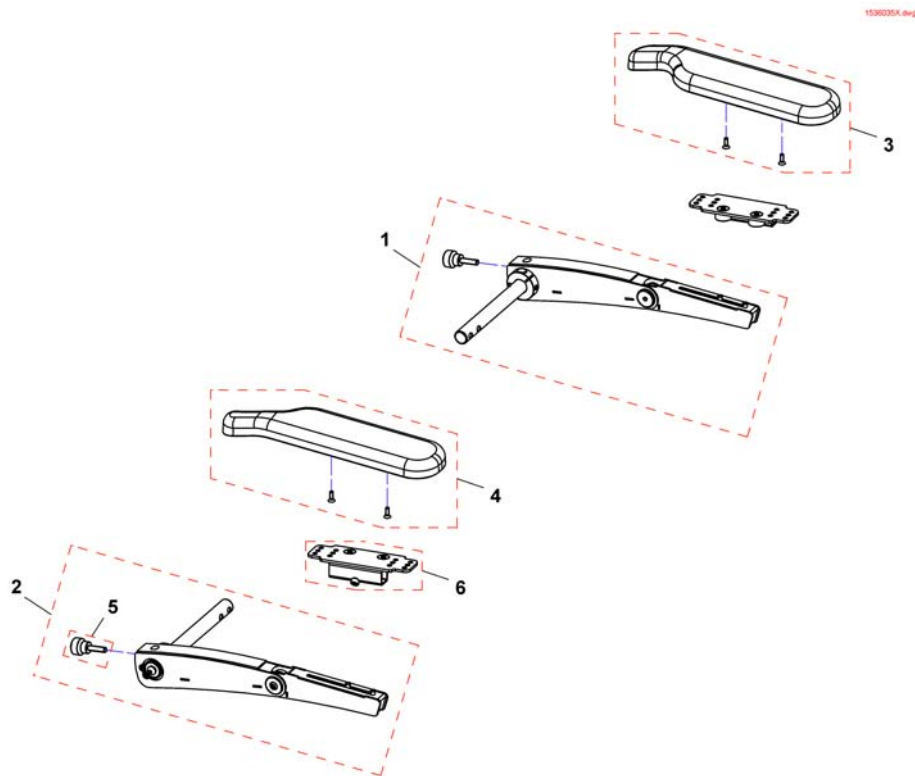

1	SP1536036	ARMLÉN OPPFELL VE STORM4	1
1	SP1536100	ARMLÉN LANG VE OPPFELLB STORM4	1
2	SP1536035	ARMLÉN OPPFELL HØ STORM4	1
2	SP1536099	ARMLÉN LANG HØ OPPFELLB STORM4	1
3	SP1443004	ARMLÉNSPOLSTER VE STORM STORM TDX BORA	1
3	SP1528846	ARMLÉNSPOLSTER VE LANG STORM TDX BORA	1
4	SP1449043	ARMLÉNSPOLSTER HØ STORM STORM TDX BORA	1
4	SP1528845	ARMLÉNSPOLSTER HØ LANG STORM4 TDX BORA	1
5	SP1535504	(Knurled screw M8x30)	1
6	SP1535244	FESTE ARMLÉN RYGGMONT STORM4	1