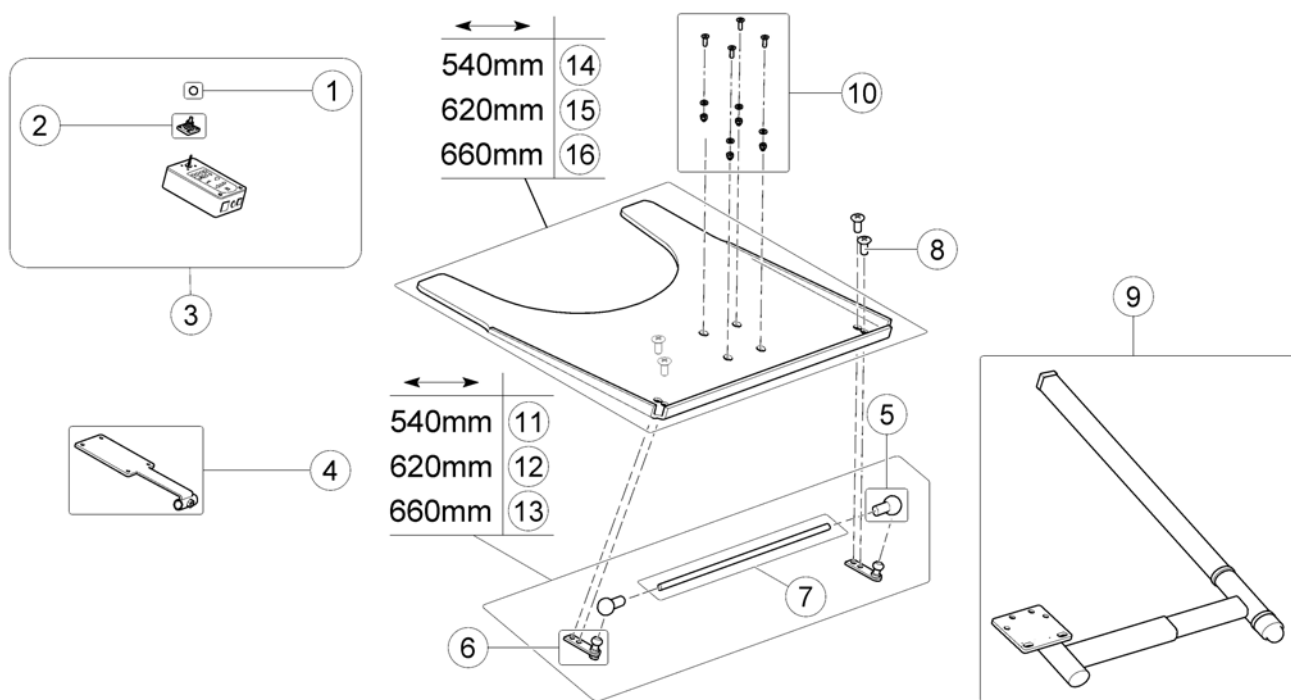

(Tray remote REM 41)

1	L36999	JOYSTICK KULE DIA32mm DX-REM41	1
2	Z183001A	JOYSTICK GUMMI ACS	1
3	SP1527930	BORDSTYRING DX-REM41-D DOLPHIN MASTER	1
4	Z177026	(SUPPORT BRACKET)	1
5	N04109	KULELEDD HØ SERVO G40	1
6	SP4100136	(SUPPORT ROD, CPL..)	1
7	U89010A.99	(ROD. M. L=560 MM)	1
8	D20109	(Countersunk bolt DIN966-M05x12 bk)	1
9	SPZ177011	HOLDER FOR BORD SVINGBAR KPL STORM3/STORM4	1
10	Z177025	FESTE KIT BOR STORM4	1
11	SP1541444	(Sliding bar for tray 540mm)	1
12	SP1541413	(Sliding bar for tray 620mm)	1
13	SP1541414	(Sliding bar for tray 660mm)	1
14	5009880	(Table 540mm, without cut swing away)	1
15	5009682	(Table 620mm, without cut swing away)	1
16	Z17024A	BORD HEL PLATE STORM3	1