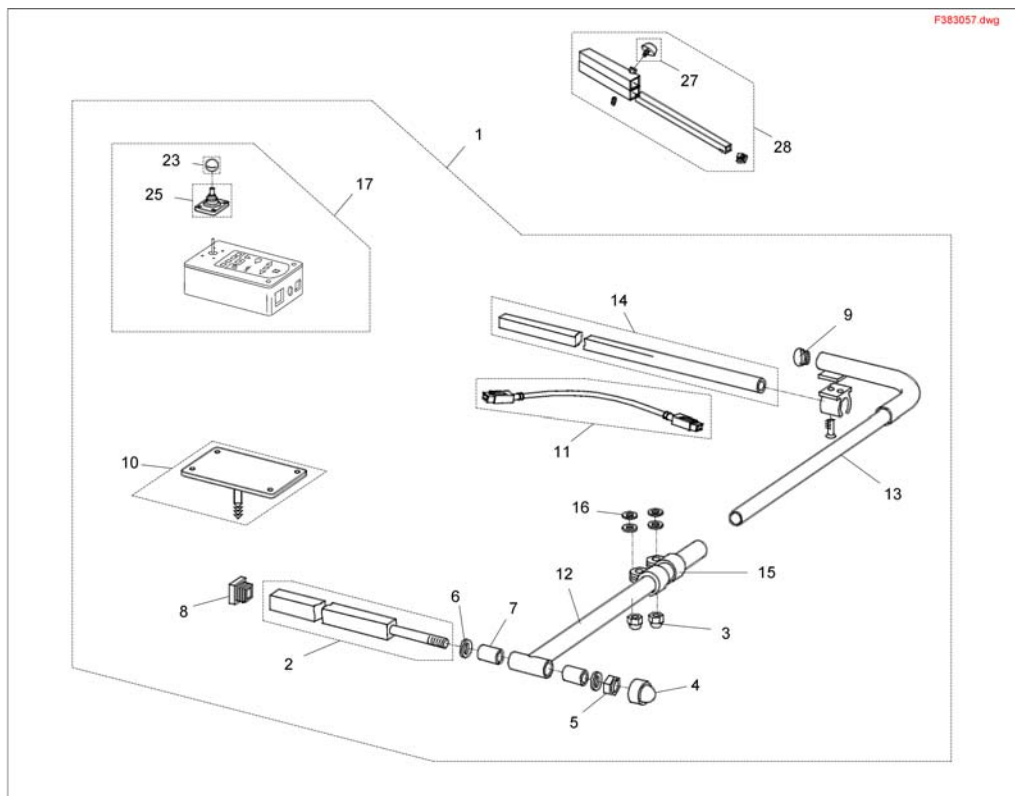

1	SP1530588	DX-REM41 MED SENTERFESTE TDX	1
1	SP1530589	(CENTRAL STEERING CPL., SWING-AWAY LH, REM41-D)	1
2	Z177024.00	FESTE F MITTSTYRNING,	1
3	F60208	(Cap nut DIN1587-M08 zc)	1
4	L01037	(Sks Nut Cap M12)	1
5	F20106	MUTTER SEKSKANT SELVLÅSENDE G40	1
6	G00104	SKIVE 13X24X2,5 G40	1
7	Z17032A	(Bush Rd. 19 X 3.5 X 25)	1
8	L01055	ENDESTYKKE FESTEBR.	1
9	L01008	(Tube End Plug SI 22)	1
10	Z183216.P40	FESTE F MANBOX MITTST,	1
11	1559862	KABEL BUS 1,7 M	1
12	Z183089.00	BREDD JUST ARM MITTST,	1
13	Z183086.00	ÄNDRÖR HÖ, STORM	1
13	Z183092.00	ÄNDRÖR VÅ, STORM	1
14	H281005A.00	(Support rail, chrome plated)	1
15	5006720	KLEMME 22MM TDX	1
16	G00106	SKIVE M8 DRIVHJUL MIRAGE	1
17	SP1527930	BORDSTYRING DX-REM41-D DOLPHIN MASTER	1
23	L36999	JOYSTICK KULE DIA32mm DX-REM41	1
25	Z183001A	JOYSTICK GUMMI ACS	1
26	Z183289	SENTERSTYRT STØTTE RØR KPL	1
27	L31001	VINGSKRUV M 6X10 GARANT G24 S	1
28	Z183289	SENTERSTYRT STØTTE RØR KPL	1