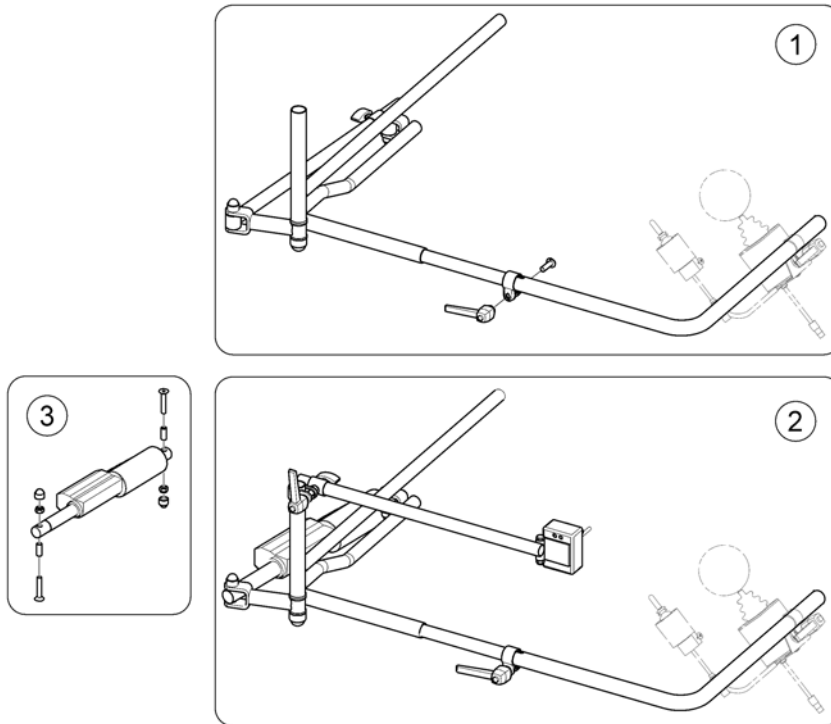

(Framework for chincontrol)

1422942X.iso

2	-	(No longer available.) <i>SP1422944 / SP1429945 / SP1422946 no longer available</i>	1
1	SP1422943	HAKESTYRING RAMMEVERK HORIZONTAL SWING AWAY VE	1
1	SP1422942	(Framework for chin control, manual, horizontal swing away, RH, cpl.)	1
-	SP1552335	(Framework for chin control, powered, horizontal swing away, LH (w/o actuator & switch)) <i>Not shown / Nicht abgebildet / Non illustré</i>	1
-	SP1552336	(Framework for chin control, powered, horizontal swing away, RH (w/o actuator & switch)) <i>Not shown / Nicht abgebildet / Non illustré</i>	1
3	SP1552337	(Actuator for horizontal swing away chin control, cpl.)	1
3	SP1552418	(Actuator for vertical swing away chin control, cpl.) <i>Not shown / Nicht abgebildet / Non illustré</i>	1