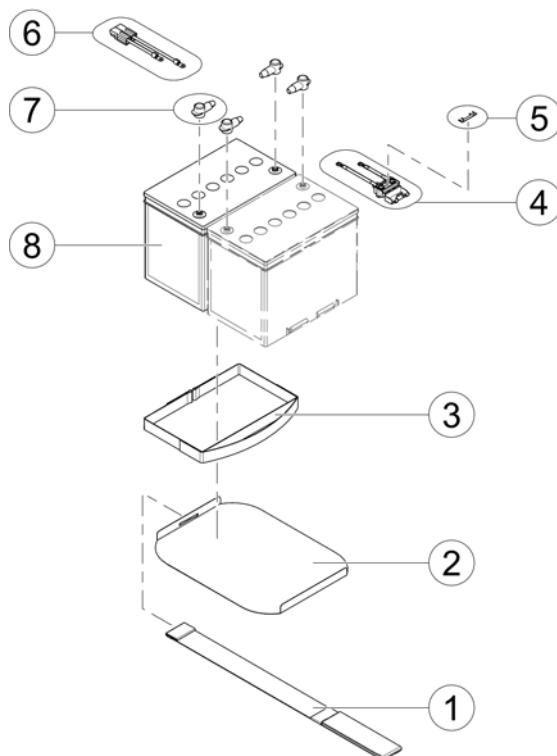

(Batteries & Accessories)

1581915.iso

-	(Important advice! Replace batteries in pairs. Never mix: manufactures, date codes or technologies (Gel with AGM batteries))		1
1	SP1531651 (Battery Strap)		1
2	SP1524214 STØTTEPLATE BATTERI STORM4		1
3	SP1518073 (Battery strap)		1
4	SP1525580 SIKRINGSHOLDER MED SIKRING KPL		1
-	SP1588075 (Cable Tie Set V0 (10 of each T18R/T30R/T50R))		1
5	1433734 SIKRING 80A TIL BATTERI		1
6	SP1524666 BATTERIKABEL ACS2 ACS		1
6	SP1607814 (Battery Cable) LiNX	01.01.2017 →	1
7	P52996 POLSKO DEKSEL		4
8	SPP50016 BATTERI 12V/73,6AH MK		1