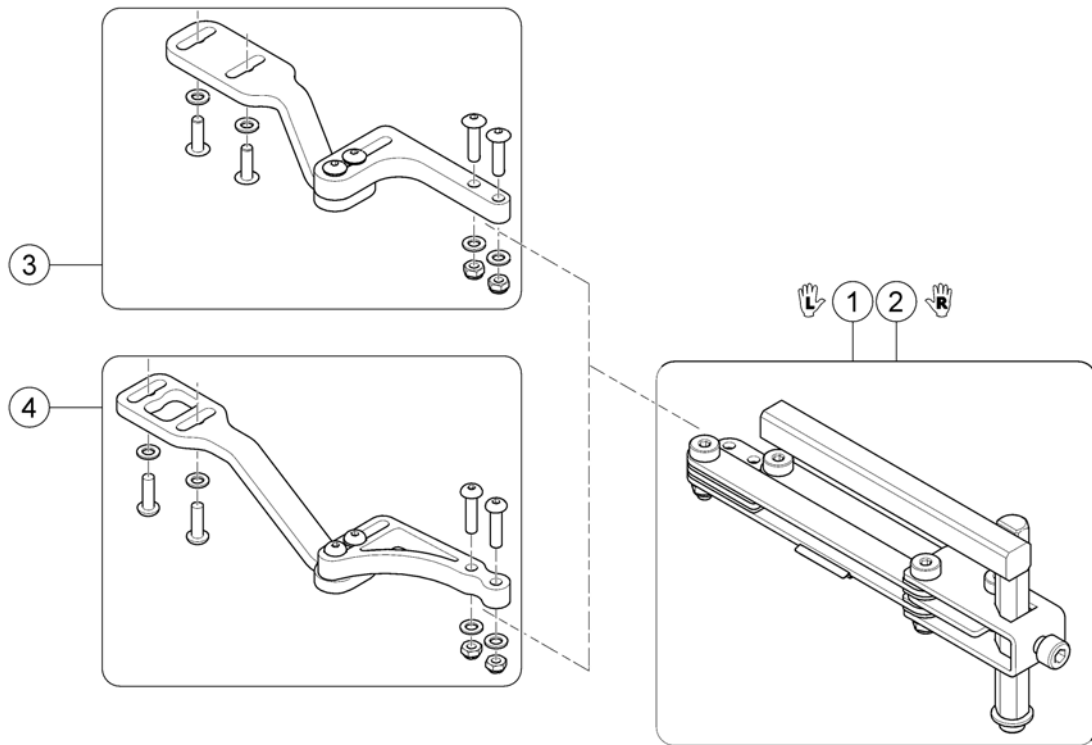

(Remote Bracket, Swing-away)

1605139.iso

1	SP1496249	SWING AWAY VE NY MOD2008 KPL	1
2	SP1496248	SWING AWAY HØ NY MOD2008 KPL	1
3	SP1603418	(LiNX Remote support for height adj. & swing-away bracket)	1
4	SP60110244	(LiNX Remote Support for height adj. & swing-away bracket (for soft armpad))	1