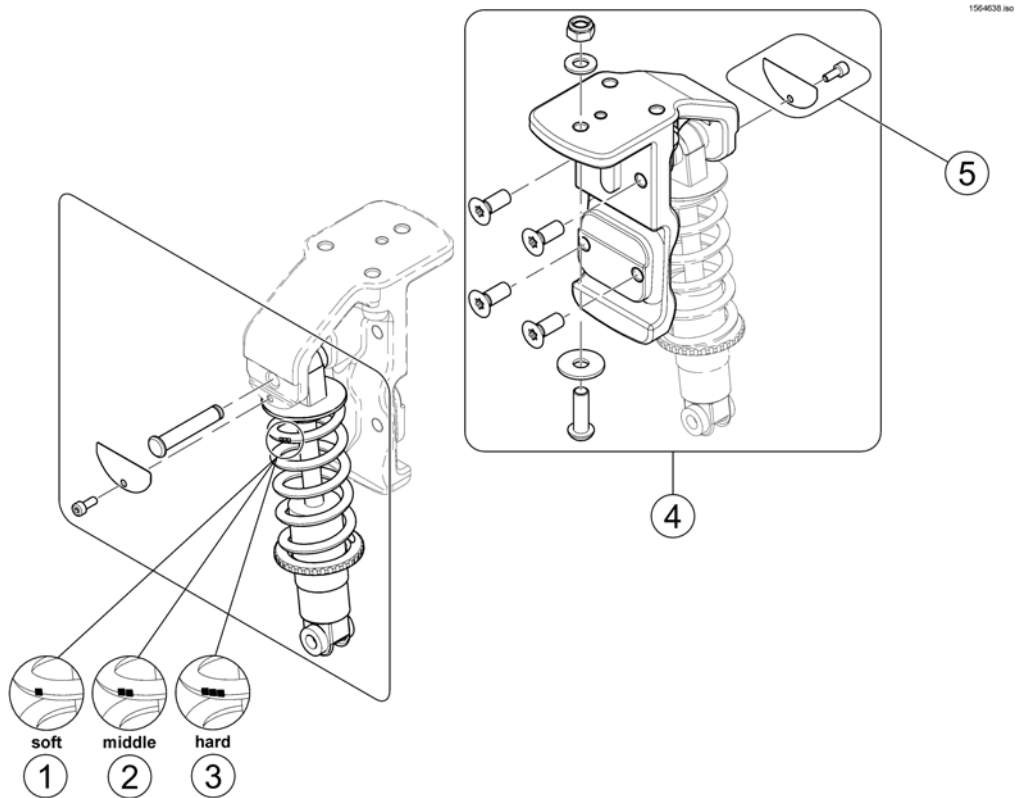

(Rear suspension 04.08.12 =>)

1	SP1564530	(Shock absorber, soft, cpl.)	1
2	SP1564531	(Shock absorber, middle, cpl.)	1
3	SP1564532	(Shock absorber, hard, cpl.)	1
-	SP1564636	(Shock absorber, Storm4 X-Plore, cpl.)	1
4	SP1528950	(Shock absorber support, cpl.)	1
5	SP1564637	(Mounting-Kit)	1