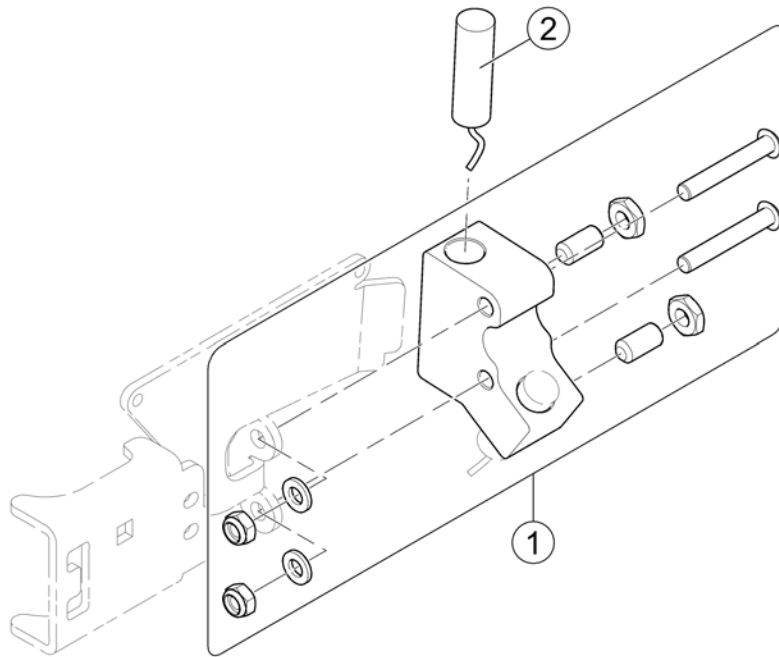

(Backrest Sensor - Ultra Low Maxx Seat)

1602018.kim

1	SP1589753	(Switch bracket)	1
2	SPTRE0753	(Tilt Switch)	2