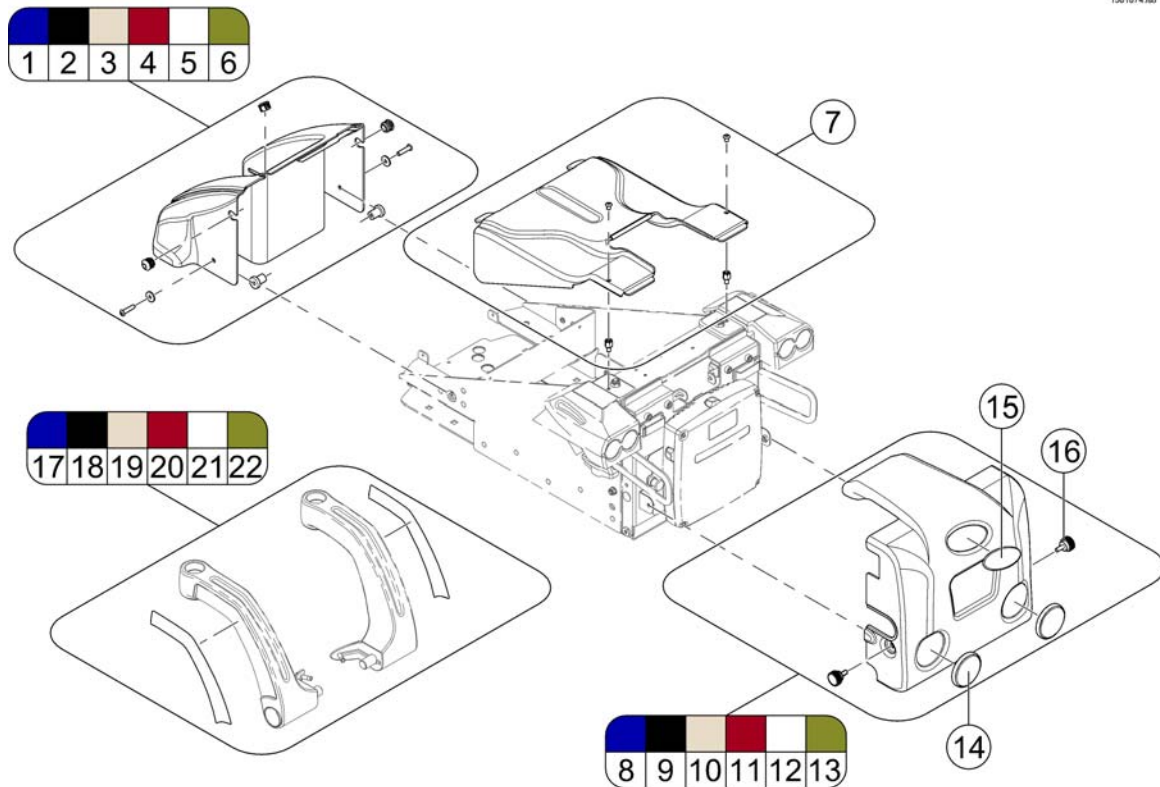

(Shrouds)

1581874.000

	SP1553166	LAKKSTIFT BLÅ STORM4 STORM4	1
	SP1553148	LAKKSTIFT SVART STORM4 STORM4	1
	SP1553167	(Touch-up paint - Champagne)	1
	SP1553169	(Touch-up paint - Red)	1
	SP1553168	(Touch-up paint - White (RAL 9016))	1
	SP1553210	(Touch-up paint - Green (RAL 6003))	1
	SP1553211	LAKKSTIFT SØLV STORM4 STORM4	1
1	SP1559801	DEKSEL FORAN BLÅ STORM4 FRA APRIL 2012	1
2	SP1559802	DEKSEL FORAN SORT STORM4 FRA APRIL 2012	1
3	SP1559803	(Front shroud, cpl. - champagne)	1
4	SP1559804	(Front shroud, cpl. - red)	1
5	SP1559805	(Front shroud, cpl. - white (RAL 9016))	1
6	SP1559806	(Front shroud, cpl. - green (RAL 6003))	1
7	SP1530345	DEKSEL STORT SØLV V/HEIS STORM4	1
8	SP1581950	(Rear Shroud, cpl. - blue (RAL 5026))	1
9	SP1581951	DEKSEL BAK SORT STORM4 MODULITE	1
10	SP1581952	(Rear Shroud, cpl. - champagne)	1
11	SP1582000	(Rear Shroud, cpl. - transparent cherry red)	1
12	SP1582001	(Rear Shroud, cpl. - white (RAL 9016))	1
13	SP1582002	(Rear Shroud cpl. - olive green (RAL 6003))	1
14	1419274	REFLEKTOR RØD TYPHOON	1
15	0572-06266	INVACARE LOGO STORM4	1
16	1440769	(Hand screw M6x15)	1
17	SP1522428	DECAL KIT STORM4 STORM4	1
18	SP1523651	DECAL KIT STORM4 SORT STORM4	1
19	SP1529145	(Decal-Kit Champagne)	1
20	SP1529393	(Decal-Kit Red (RAL 3007))	1
21	SP1529395	(Decal-Kit White (RAL 9016))	1
22	SP1529397	(Decal-Kit Green (RAL 6003))	1