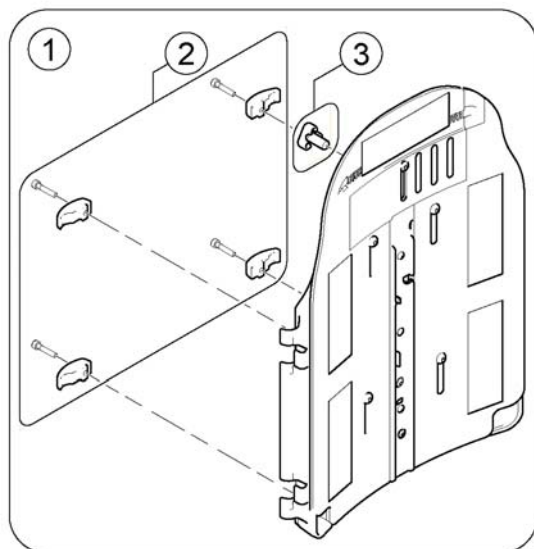

Flex 3

1	SP1568489	FLEX3 RYGG TIL MODULITE STORM4 TDX [2172]/[2173]	1
2	SP1572321	(Clamps (cpl. kit))	1
3	1497411	RATT M12 LANG KPL NAKKE/HODESTØTTE	1
4	SP1529585	RYGGPUTE EASYADAPT SB38 STORM4 M SORT [2173+2151+2121]	1
5	SP1529586	RYGGPUTE EASYADAPT SB43 STORM4 STD SORT [2173+2151+2122]	1
6	SP1529587	RYGGPUTE EASYADAPT SB48 STORM4 SORT [2173+2151+2123]	1
7	SP1529596	RYGGPUTE EASYADAPT SB53 STORM4 M SORT [2173+2151+2124]	1
8	SP1427118-TR26	RYGGPUTE SB39 LAGUNA 372 X550 TR26 [2173+2152+2121]	1
9	SP1427119-TR26	RYGGPUTE LAGUNA 402X550 TR26 [2173+2152+2122]	1
10	SP1427120-TR26	RYGGPUTE LAGUNA 452X550 SORT [2173+2152+2123]	1
11	SP1427121-TR26	RYGGPUTE S LAGUNA 492X550 TR26 [2173+2152+2124]	1
12	SP1529538-TR35	(Backrest Cushion Laguna, Plush black - SW 380mm) [2173+2154+2121]	1
13	SP1529539-TR35	(Backrest Cushion Laguna, Plush black - SW 430mm) [2173+2154+2122]	1
14	SP1529540-TR35	(Backrest Cushion Laguna, Plush black - SW 480mm) [2173+2154+2123]	1
15	SP1529545-TR35	(Backrest Cushion Laguna, Plush black - SW 530mm) [2173+2154+2124]	1
16	SP1529538	RYGGPUTE LAGUNA 37CM SORT M ORANG SØM [2173+2153+2121]	1
17	SP1529539	RYGGPUTE LAGUNA 43CM SORT M ORANG SØM [2173+2153+2122]	1
18	SP1529540	RYGGPUTE LAGUNA 48CM SORT M ORANG SØM [2173+2153+2123]	1
19	SP1529545	RYGGPUTE LAGUNA 50CM SORT M ORANG SØM [2173+2153+2124]	1