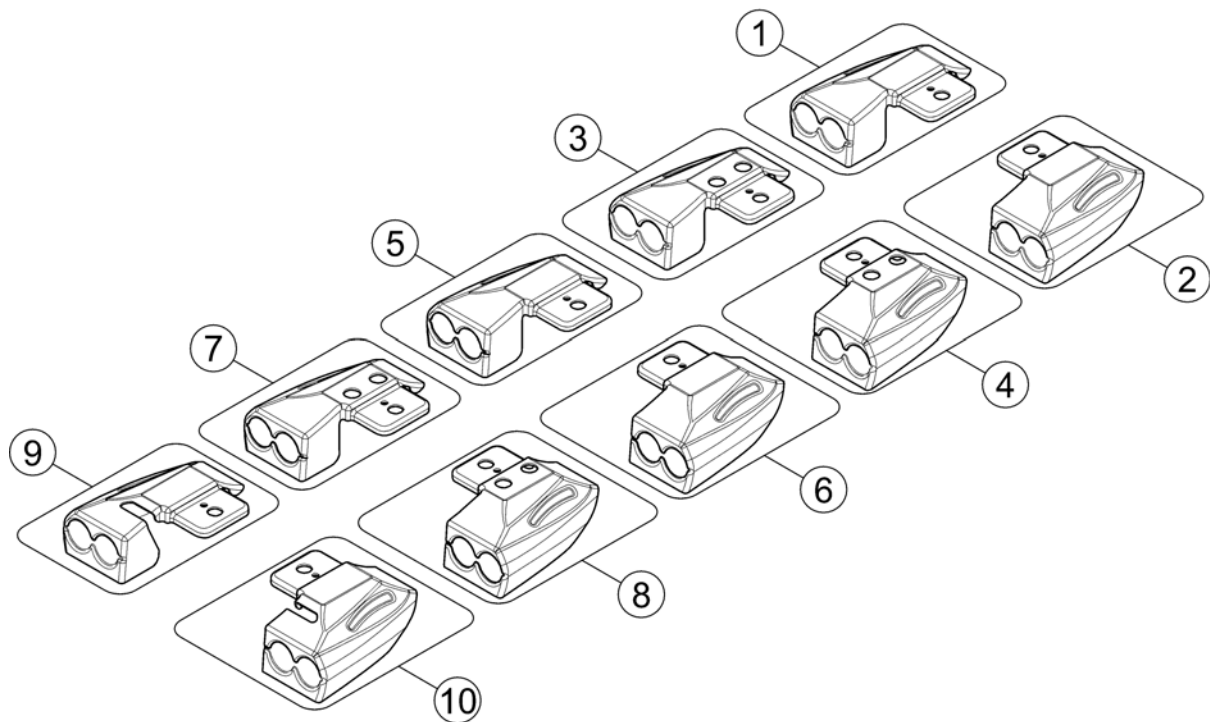

1	SP1577034	(Shroud for spring bracket without light LH GGB2)	1
2	SP1577035	(Shroud for spring bracket without light RH GGB2)	1
3	SP1577056	(Shroud for spring bracket with luggage-rack, w/o light LH GGB2)	1
4	SP1577057	(Shroud for spring bracket with luggage-rack, w/o light RH GGB2)	1
5	SP1574138	(Shroud for spring bracket with LED light LH GGB2)	1
6	SP1574139	(Shroud for spring bracket with LED light RH GGB2)	1
7	SP1577054	(Shroud for spring bracket with luggage-rack, with LED light LH GGB2)	1
8	SP1577055	(Shroud for spring bracket with luggage-rack, with LED light RH GGB2)	1
9	SP1577036	(Shroud for spring bracket with light LH GGB2)	1
10	SP1577037	(Shroud for spring bracket with light RH GGB2)	1