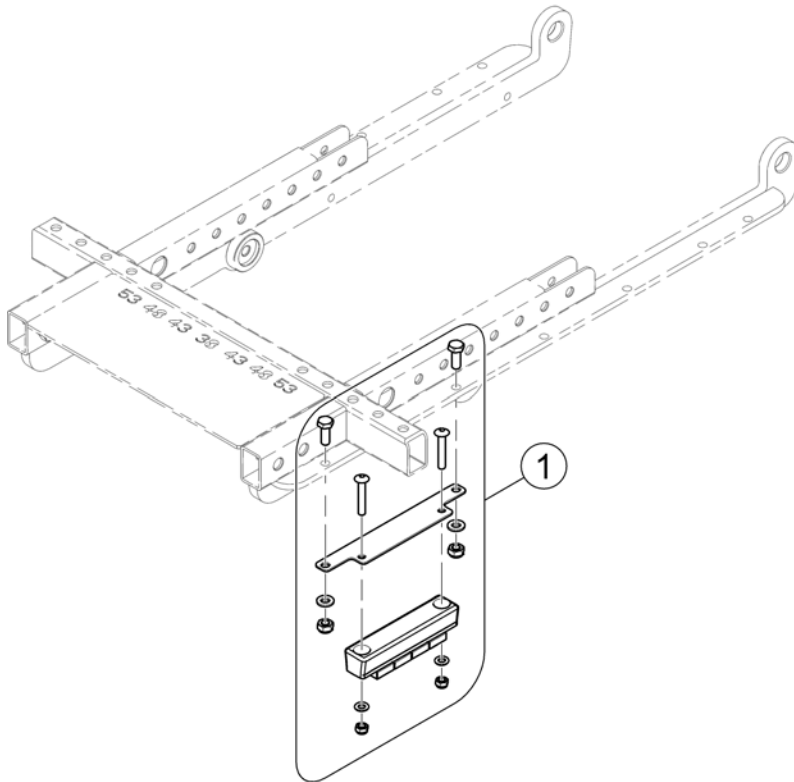

1 SP1579550

(Main Cable Harness Storm4 TT)

1

(Plug Sheets el. legrest GGB)

1566930 Iso

1	SP1577086	(Plug Sheet GGB - Modulite Seat)	1
2	SP1581723	(Plug Sheet GGB - EasyAdapt Seat)	1

1 SP1579548

(T-Adapter GGB2, cpl.)