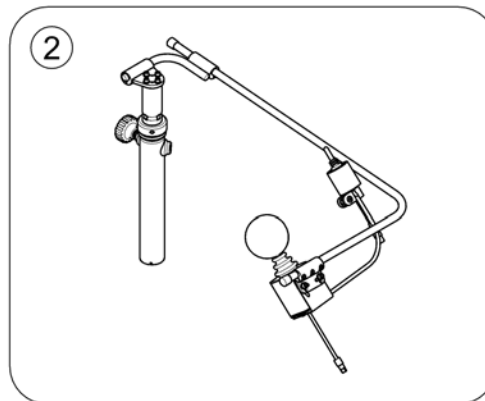

1	-	(Chin Control powered - Details)	1
2	-	(Chin Control manual - Details)	1
-	SP1601389	(Kit, Swing-away mounting arm, powered, LH, cpl. with stereo-switch (no joystick nor harness included)) <i>Please order respective harness & joystick separately!</i>	1
-	SP1601390	(Kit, Swing-away mounting arm, powered, RH, cpl. with stereo-switch (no joystick nor harness included)) <i>Please order respective harness & joystick separately!</i>	1
-	SP1601391	(Kit, Swing-away mounting arm, manual, LH, cpl. (no joystick nor harness included)) <i>Please order respective harness & joystick separately!</i>	1
-	SP1601408	(Kit, Swing-away mounting arm, manual, RH, cpl. (no joystick nor harness included)) <i>Please order respective harness & joystick separately!</i>	1
-	SP1601528	(Kit, Joysticks & Harness for REM 24 SD)	1
-	SP1601529	(Kit, Joysticks & Harness for G91S)	1