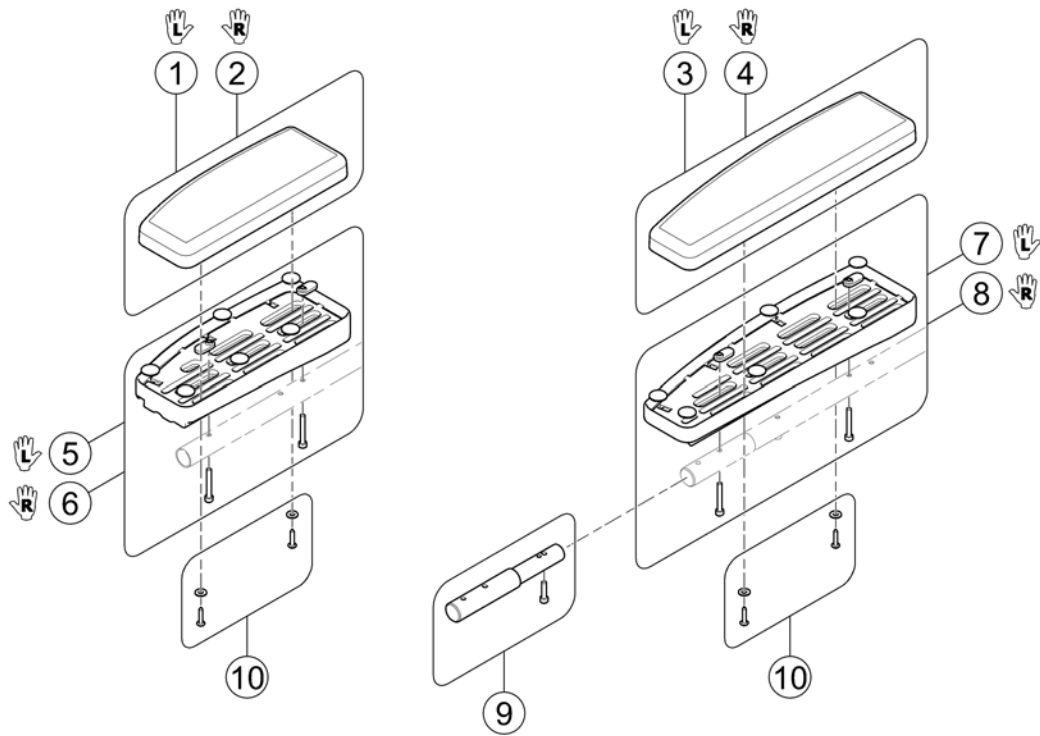

1	SPTRX8038	(Armpad, Desk Amrest, LH)		1
2	SPTRX8037	(Armpad, Desk Amrest, RH)		1
3	SPTRX8036	(Armpad, Full Amrest, LH)		1
4	SPTRX8035	(Armpad, Full Amrest, RH)		1
5	SPTRC2133	(Desk Armrest Body LH with mounting hardware)		1
6	SPTRC2132	(Desk Armrest Body RH with mounting hardware)		1
7	SPTRC2131	(Full Armrest Body LH with mounting hardware)		1
8	SPTRC2130	(Full Armrest Body RH with mounting hardware)		1
9	SPTRC1935	(Desk to Full Armrest Extension Kit) <i>Needed for Pos. 7 & 8!</i>	→ 10.08.2017	1
9	SPTRC2526	(Armrest Extension Kit (Desk -> Full)) <i>Needed for Pos. 7 & 8!</i>	11.08.2017 →	1
10	SP1602292	(Screw set for armpad fixation) <i>[1494]</i>		1