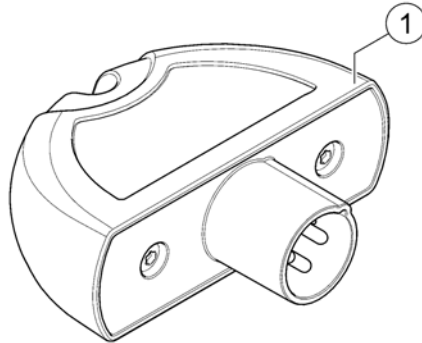

(Programming Access Key)

1641880.iso

---

1 SP1602886

LINX PROGRAMMERINGS KEY LINX

1