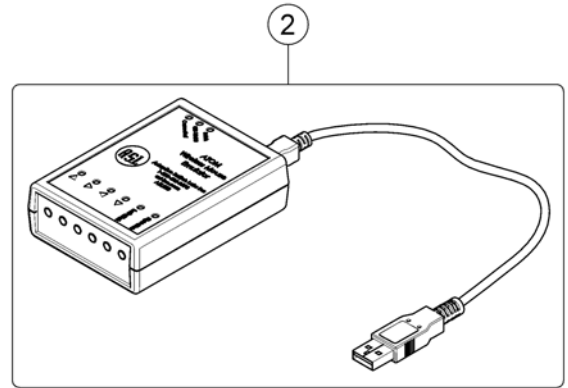

Invacare® Storm4 | Elektronikk
(Egg Switch ASL300)

1653459.iso

1	SPTC1273	(Multi-Mount Hardware Kit)	1
2	-	(Egg Switch ASL300)	1

(Wireless Accessories (ASL557/558))

1642369.iso

1	SP1640061	(Wireless Triple Switch Receiver ASL557-3X)	1
2	SP1640062	(ATOM Wireless Mouse Emulator ASL558X)	1