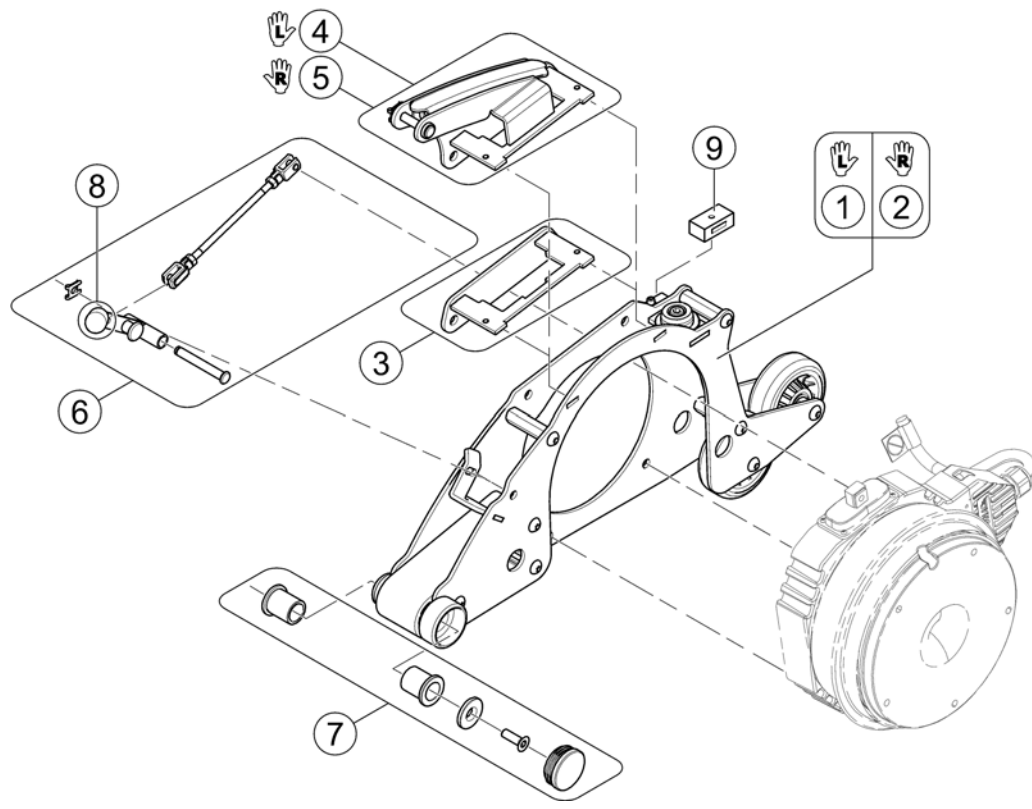

1581904.iso

1	SP1582232	(Motor swingarm (GGB2), cpl. LH)	1
2	SP1582233	(Motor swingarm (GGB2), cpl. RH)	1
3	SP1574130	(Bridge (GGB2), cpl.)	1
4	SP1576525	(Shockabsorber Support X-Plore (GGB2), LH)	1
5	SP1576526	(Shockabsorber Support X-Plore (GGB2), RH)	1
6	SP1582218	(Brake Lever Kit (GGB2), cpl.)	1
7	SP1541367	LAGERKIT SVINGARM STORM4	1
8	5007791	HÄNDTK GUMMI T HANDBRO	1
9	SP1574283	(Rubber Stop)	1