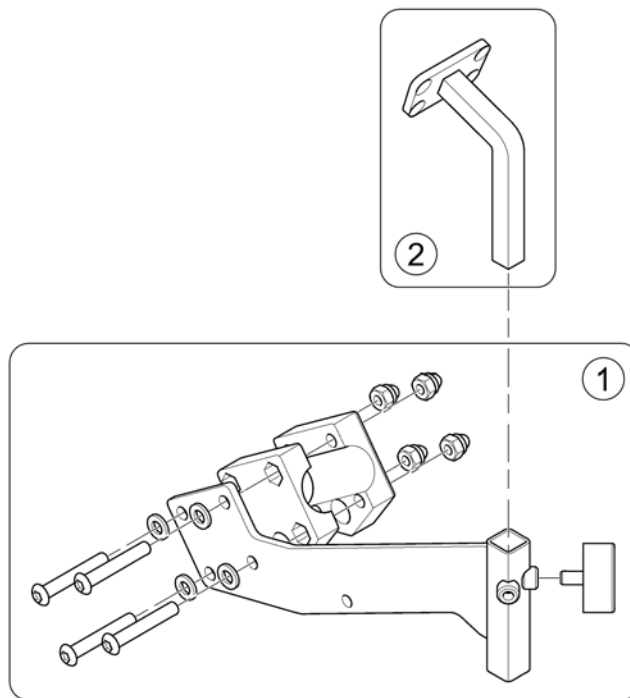

(Remote Bracket Attendant Ultra Low Maxx Seat)

1588438 No

1	SP1588427	BRAKETT LEDSAGERSTYRING STYREBOKS BAK	1
2	SP1587229	(Adapter G90 (with screws))	1