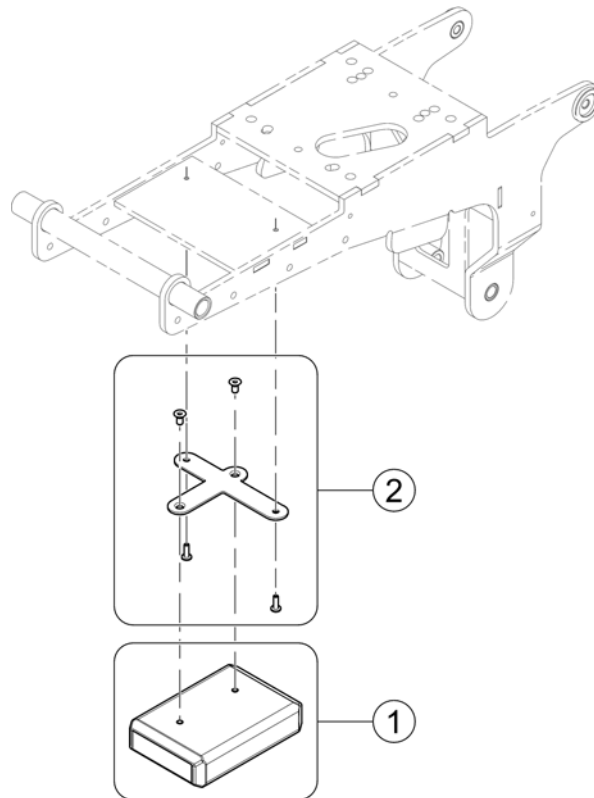

Invacare® Storm4 | Elektronikk
(CLAM & Bracket)

1581911.no

1	P10081	CLAM FOR LYS FUNKSJONER STORM4	1
2	SP1582004	(Bracket CLAM)	1