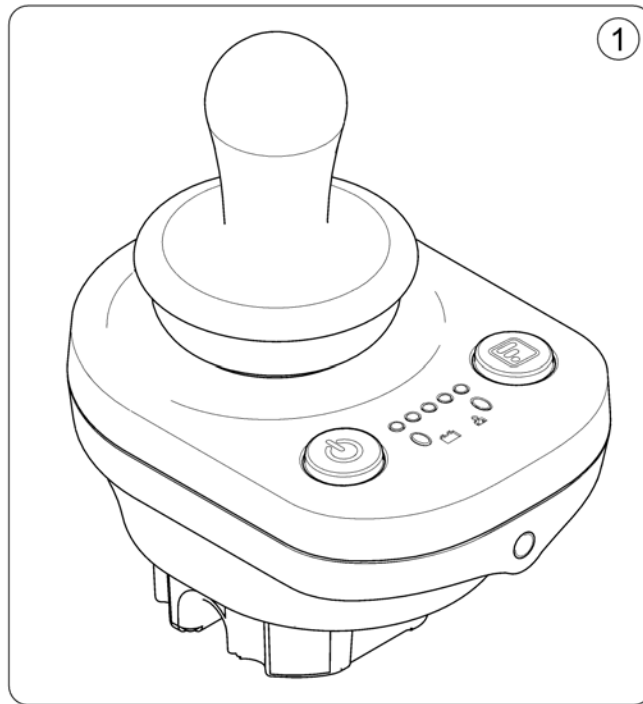

(Remote Bracket Dual Control for Recaro Seat)

1563504.iso

1	SP1422819	(Assembly kit for dual control Recaro)	1
2	1435421	HÅNDTAK Ø22	1

(Compact Dual Control with brackets)

1588511.000

1	-	(Compact Dual Control) [1720]		1
2	-	(Bracket, Compact Dual Control - Ultra Low Maxx Seat) [1207/1208 + 1720 for 2020]	03.06.2015 →	1
3	-	(Remote Bracket, Compact Dual Control/ACU - short)	01.07.2015 →	1
4	-	(Remote Bracket, Compact Dual Control/ACU - long)	01.07.2015 →	1