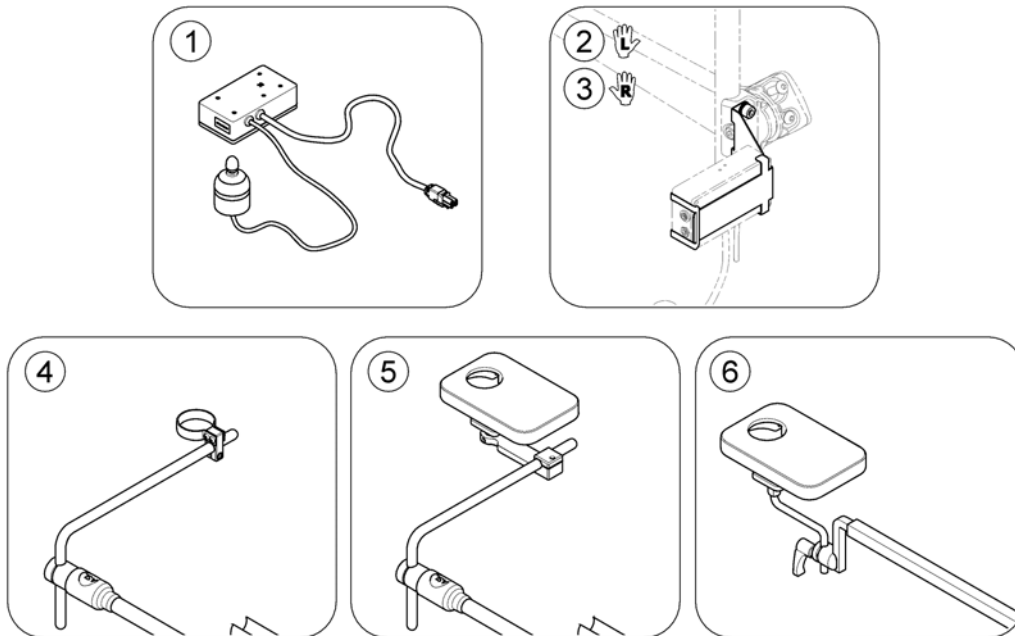

(Micro Extremity Control (ASL130))

1653437.ISO

1	SP1607756	(MEC Proportional Joystick ASL130 (LiNX), cpl. w/ Interface Box)	1
2	SP1642569	(Bracket, ASL Interface Box - LH (Modulite))	1
3	SP1642045	(Bracket, ASL Interface Box - RH (Modulite))	1
4	-	(Bracket, MEC - Ring Clamp Mount, Nucleus)	1
5	-	(Bracket, MEC - Tray Mount, Nucleus)	1
6	-	(Bracket, MEC - Tray Mount, Standard)	1