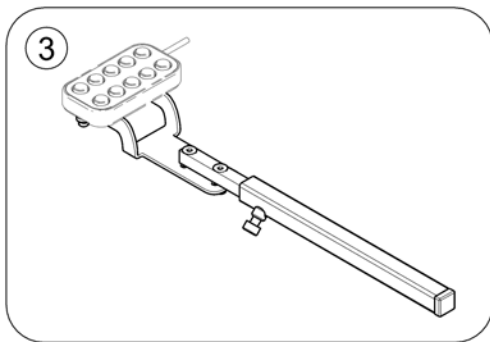

(10-way switch & brackets)

1608155.kso

1	-	(10-way switch)	1
2	-	(Bracket, front)	1
3	-	(Bracket, opposite side)	1
4	-	(Bracket, rear)	1