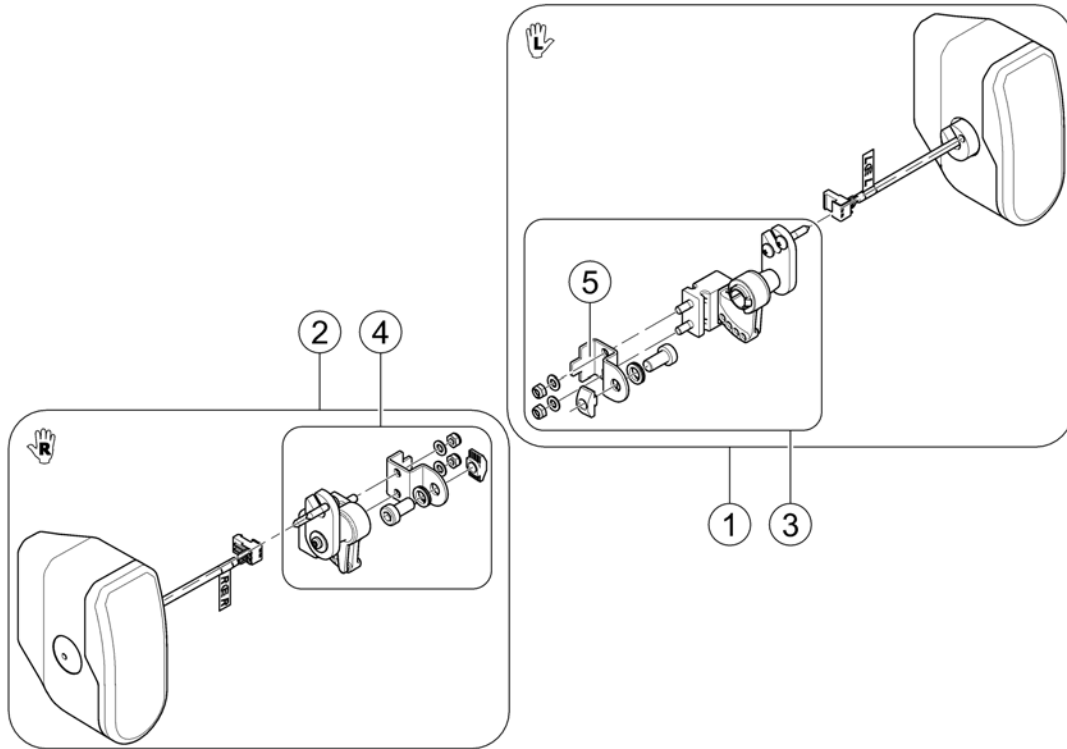

(Frontlight - Seat Rail mounted (German homologation))

1573323.iss

-	(Bracket design changed on 2015-01-10. For Retrofitting please order SP1556591.)		1
1	SP1573237	(Frontlight, complete with bracket, LH (Germany))	1
2	SP1573252	(Frontlight, complete with bracket, RH (Germany))	1
3	SP1573253	(Frontlight bracket, LH, cpl.)	1
4	SP1573320	(Frontlight bracket, RH, cpl.)	1
5	SP1556591	(Lamp bracket) <i>New design!</i>	10.01.2015 → 2
-	SP1419271	(Light Bulb 24V/21W, yellow (Turn Signal front/rear))	1
-	SPP31108	(Light Bulb 24V/10W (BA15s), white (Front))	1