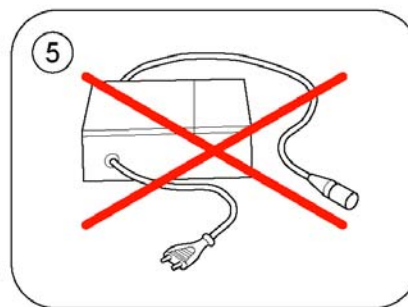

(Chargers)

1653735.iso

1	-	(No longer available.)	1
2	P21079	(Power Cord - EU Plug (IEC 60210-C13 / CEE 7/7 Type F 'Schuko'))	1
3	SP1606541	(Charger OptiCharge 8A - EU Plug) [1343]	1
3	SP1606544	LADER OPTICHARGE 10A OPTICHARGE [1313]	1
4	5813987	(Charger GI Popular 8A (IP54) - EU Plug) [1388]	1
5	-	(No longer available.)	1
6	SP1653465	(Charger WPC300 10A (IP54) - EU Plug) [1906]	1