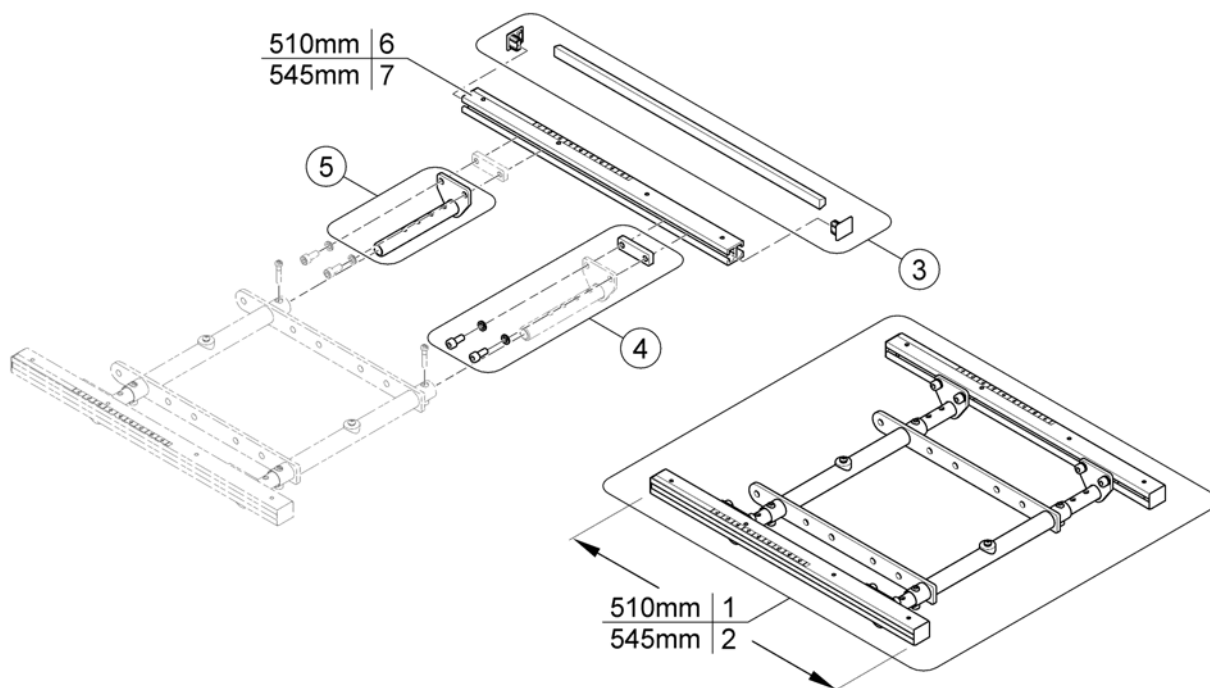

(Telescopic Seat Frame)

1571950.ISO

1	SP1572978	(Seat Frame 510mm, pre set up to SW 430mm, cpl.)	1
2	SP1582217	(Seat Frame 545mm, pre set up to SW 430mm, cpl.)	1
3	SP1571810	(Sealing Strap with plugs)	1
4	SP1571811	(Groove Stone with mounting parts)	1
5	SP1555400	BRACKET C-PROFIL MODULIT TDX SP2	1
6	SP1588443	C-PROFIL SETE 51 CM LANG MODULITE	1
7	SP1588444	C-PROFIL SETE 44 CM LANG MODULITE	1