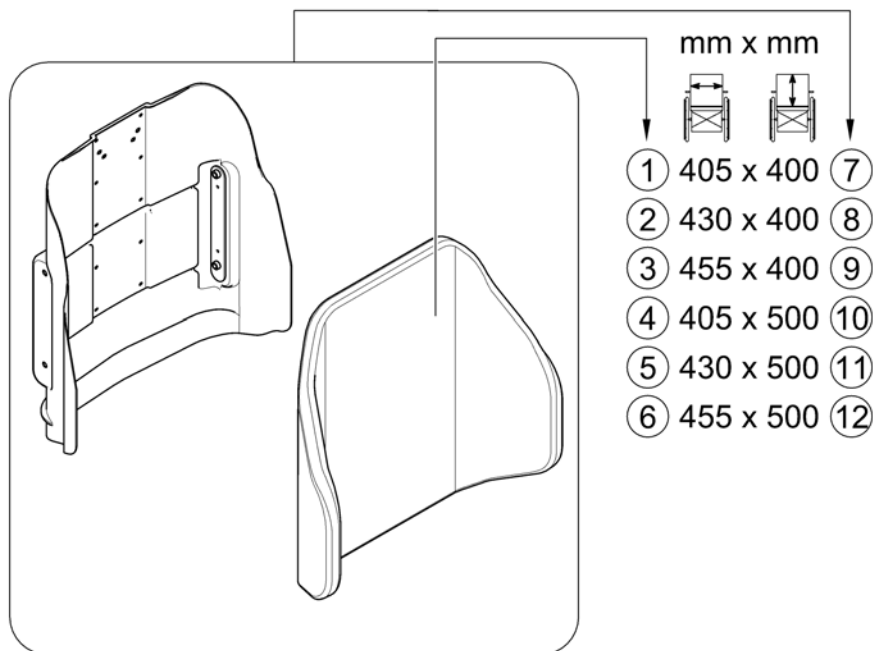

(Matrx Posture Back)

158885 no

Posture Back

1	1544896	Ryggtrekk Posture Back s b40,5 rh40,5	1
2	1544899	Ryggtrekk Posture Back t rekk sb43 rh40,5	1
3	1544995	Ryggtrekk Posture Back s b45,5 rh40,5	1
4	1544897	Ryggtrekk Posture Back s b40,5 rh50,5	1
5	1544982	Ryggtrekk Posture Back t rekk sb43 rh50,5	1
6	1544996	Ryggtrekk Posture Back s b45,5 rh50,5	1
7	1515727	RYGG Posture Back 40.5w x 40.5h No H/ware <i>[2174]</i>	1
8	1515729	Posture Back 43w x 40.5 No H/ware <i>[2174]</i>	1
9	1515731	RYGG Posture Back 45.5w x 40.5h No H/ware <i>[2174]</i>	1
10	1515728	RYGG Posture Back 40.5w x 50.5h No H/ware <i>[2174]</i>	1
11	1515730	Posture Back 43w x 50.5h No H/ware <i>[2175]</i>	1
12	1515732	Rygg Posture Back b45,5 h50,5 ufeste <i>[2175]</i>	1