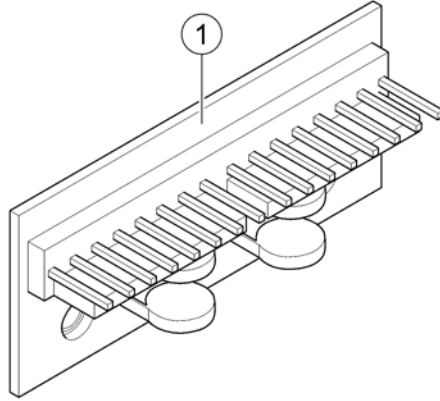

---

1 1415004

LYSFORDELER PRINT G40

1