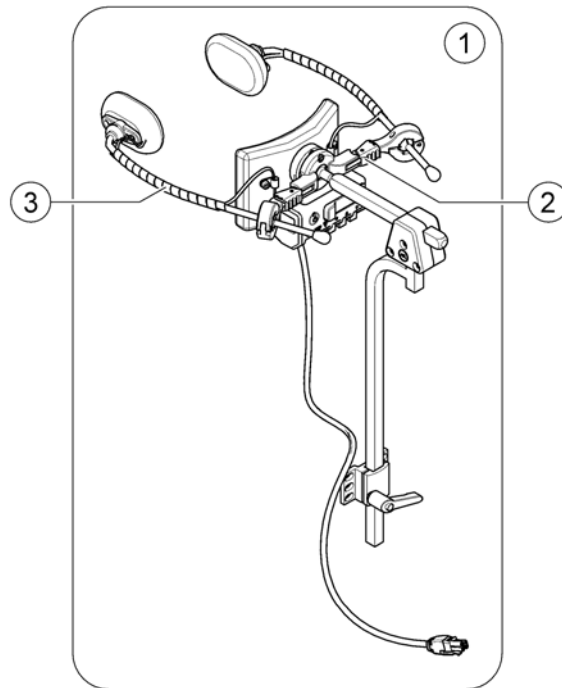

(ATOM Proton ASL104PTLX Head Array LiNX)

1643206.iso

1	SP1607755	(Atom Head Array LiNX - Proton ASL104PT LX)	1
2	SP1640066	(Swing Away Mechanism, Atom Head Array)	1
3	SP1640702	(Switch Mount for Swing Away Mechanism)	2