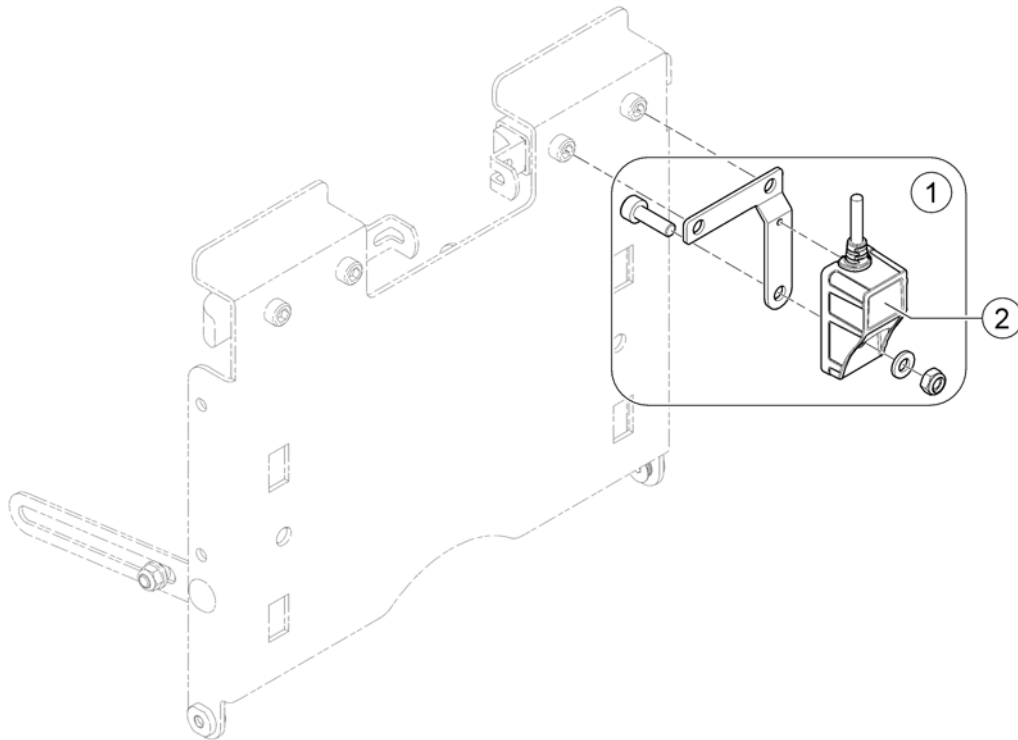

1	SP1607817	(G-Trac Sensor (Gyro) LiNX, cpl. with bracket)	1
2	SP1602885	(G-Trac Sensor (Gyro) LiNX DLX-GYR100)	1