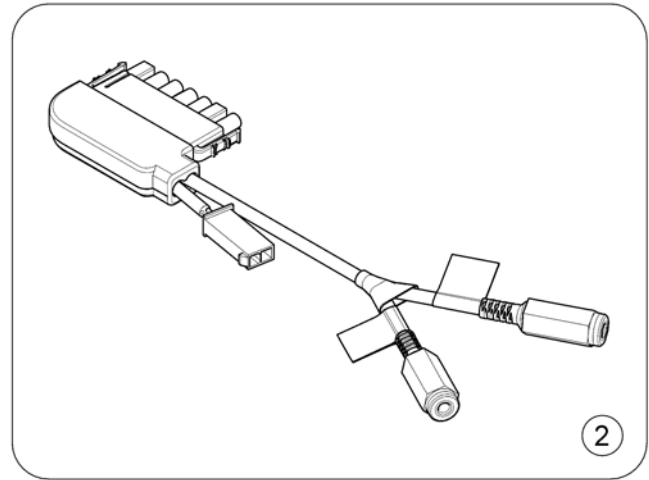

1	SP1637339	(Accessory cable LiNX (w/o lifter))	1
2	SP1637563	(Accessory cable LiNX (with lifter))	1