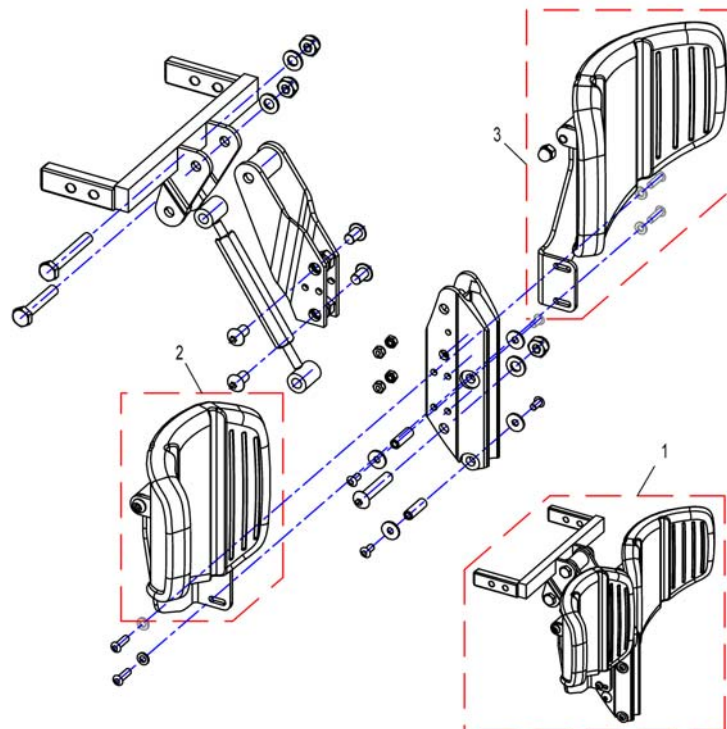

Invacare® Storm4 | Benstøtter og holdere
(Central Legrest, manuell)

1529387X.dwg

1	SP1529387	SENERBENST VREG MAN STORM4	1
2	1436070	LEGGPLATE HØ KPL M/HOLDER SENTERBENST	1
3	1436069	LEGGPLATE VE KPL M/HOLDER SENTERBENST	1