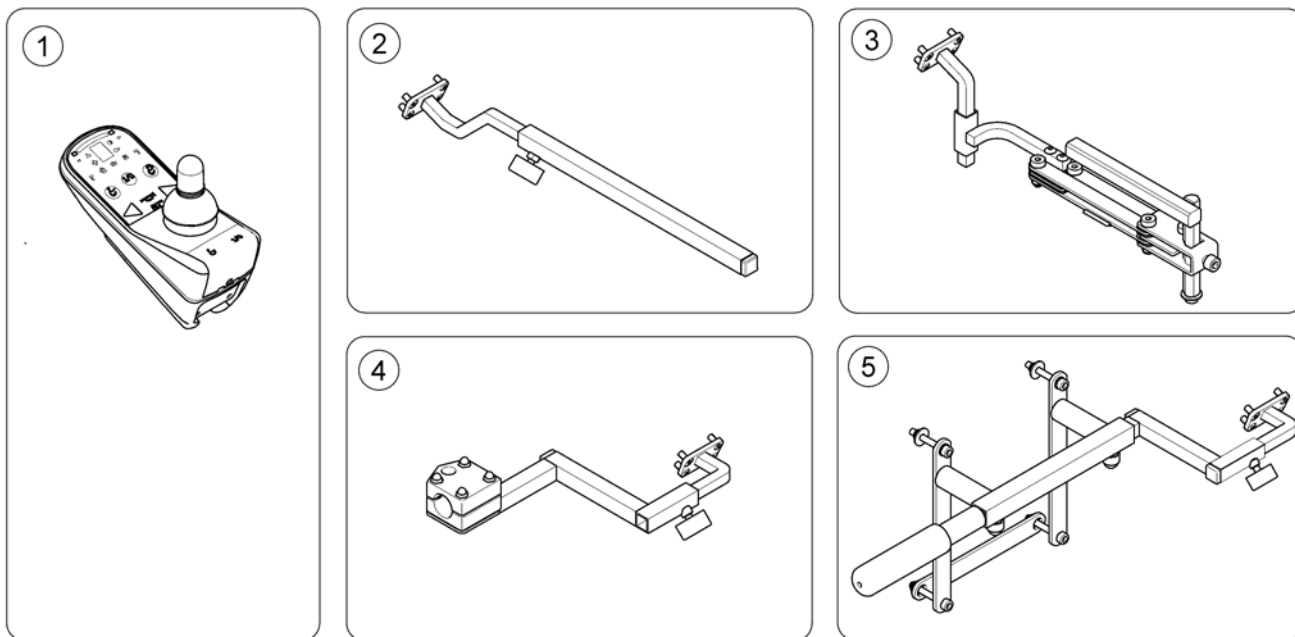

Invacare® Storm4 | Elektronikk
(G90A with brackets)

1563650.iso

1	SP1504720	STYREBOKS DX-REM G90A STORM4 [1614/1616]	1
2	-	(Remote Bracket Standard) [1614+1207/1208]	1
3	-	(Remote Bracket Swing away & height adjust.) [1614+1707/1708]	1
4	-	(Remote Bracket Attendant for Standard-/EasyAdapt-Seat) [1616+1207/1208]	1
5	-	(Remote Bracket Attendant for Recaro-Seat) [1616+1207/1208]	1