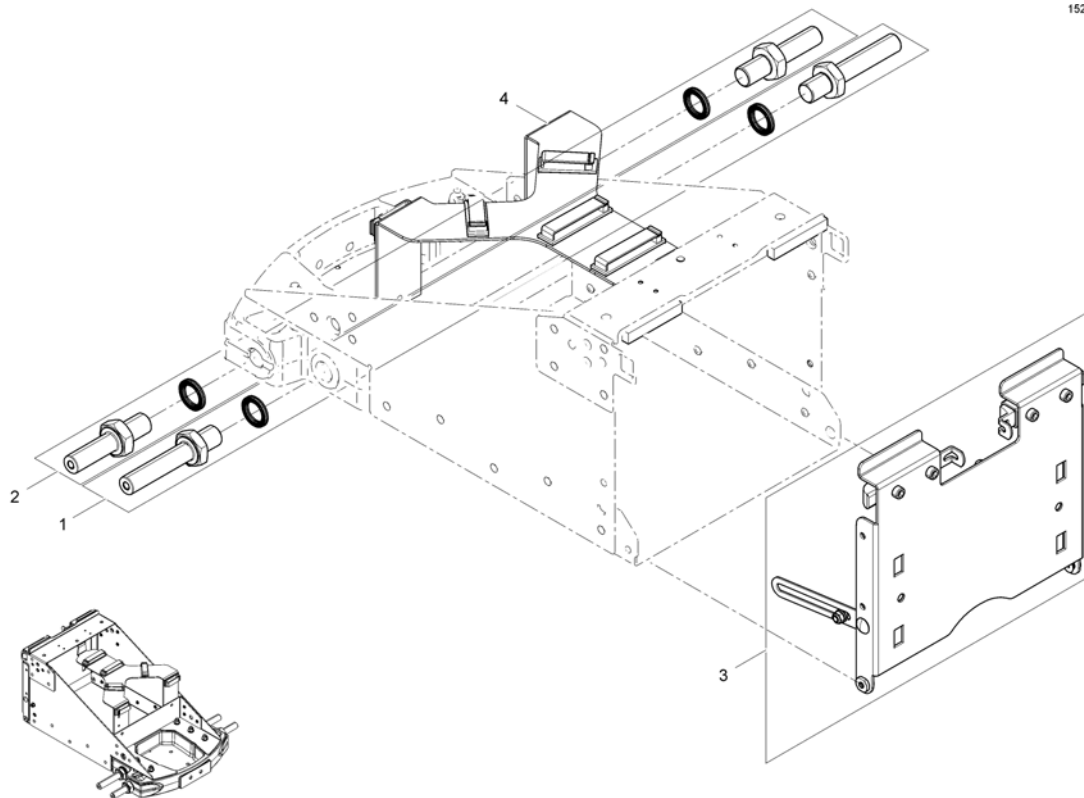

- -

(For further information please contact your customer service.)

1

(Storm4)

-	(Chassis Fittings)	1
-	(Chassis Fittings (with Ultra Low Maxx Seat))	1
-	(Front swingarm)	1
-	(Front Swing Arm Storm4 X-Plore)	1
-	(Motor Swingarm => 04.01.11)	1
-	(Motor Swingarm SSD)	1
-	(Motor Swingarm SSD (with Ultra Low Maxx Seat))	1
-	(Motor Swingarm SSD, Anti-Tippers flip up)	1
-	(Rear suspension => 03.08.12)	1
-	(Rear suspension 04.08.12 =>)	1
-	(Upper suspension, Storm4 X-Plore)	1
-	(Transport fixation => 03.08.12)	1
-	(Transport fixation 04.08.12 =>)	1
-	(Shrouds)	1
-	(Shrouds (with Ultra Low Maxx Seat))	1
-	(Shroud spring bracket/rear light)	1