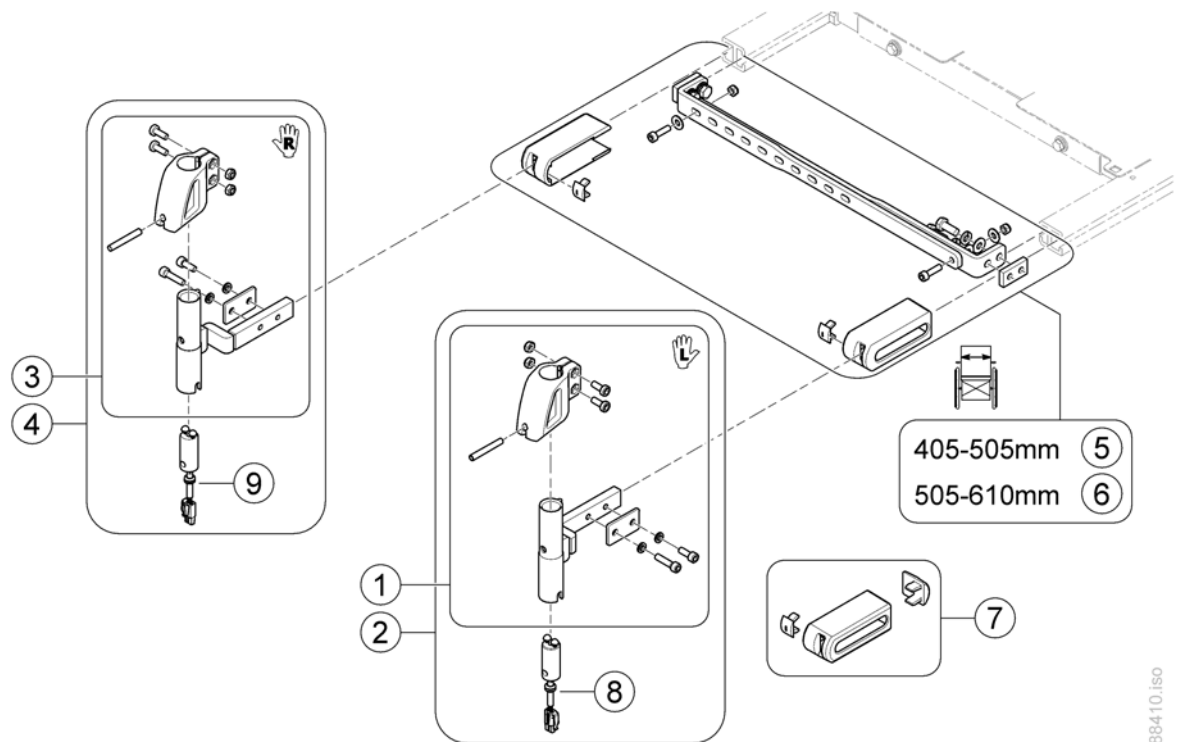

1588410.ISO

1	SP1586651	BENSTØTTE OVERDEL MAN KPL VE	1
2	SP1587187	BENSTØTTE OVERDEL EL KPL VE	1
3	SP1586706	BENSTØTTE OVERDEL MAN KPL HØ	1
4	SP1587186	(Legrest Support Vari RH el. cpl.)	1
5	SPTRC2276	(Cross Brace 16-22" W)	1
6	SPTRC2521	(Cross Brace 20-24" W)	1
7	SPTRC2061	(End cap kit)	1
8	SP1584416	(Legrest Power Supply Cable 900mm - LH)	1
9	SP1584302	(Legrest Power Supply Cable 700mm - RH)	1