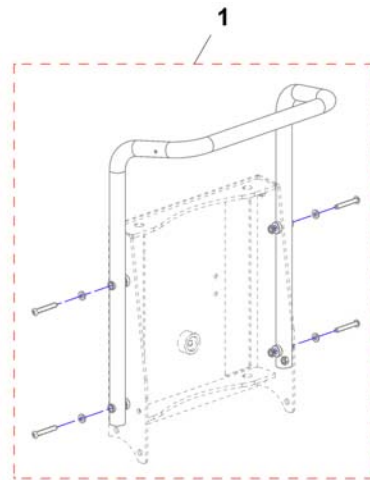

1 SP1529001

KJØREHÅNDTAK STORM4

1