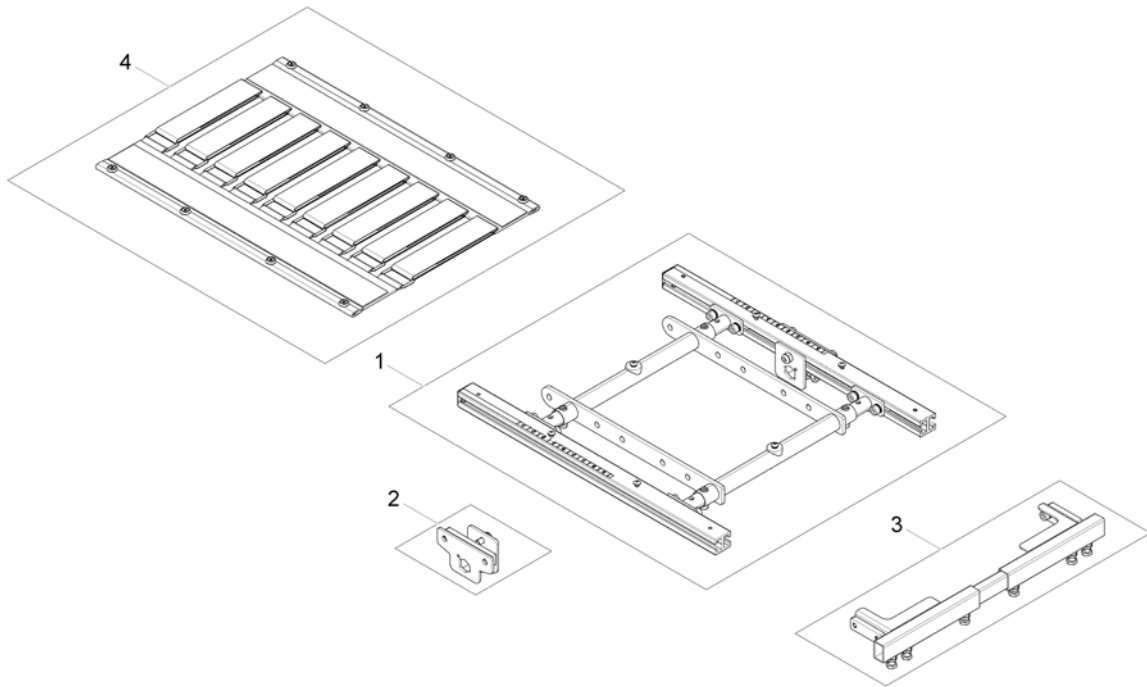

(Telescopic Seat Frame and Sling Seat)

1574270.00

1	-	(Telescopic Seat Frame)	1
2	-	(Armrest bracket)	1
3	-	(Legrest Support)	1
4	-	(Sling Seat)	1