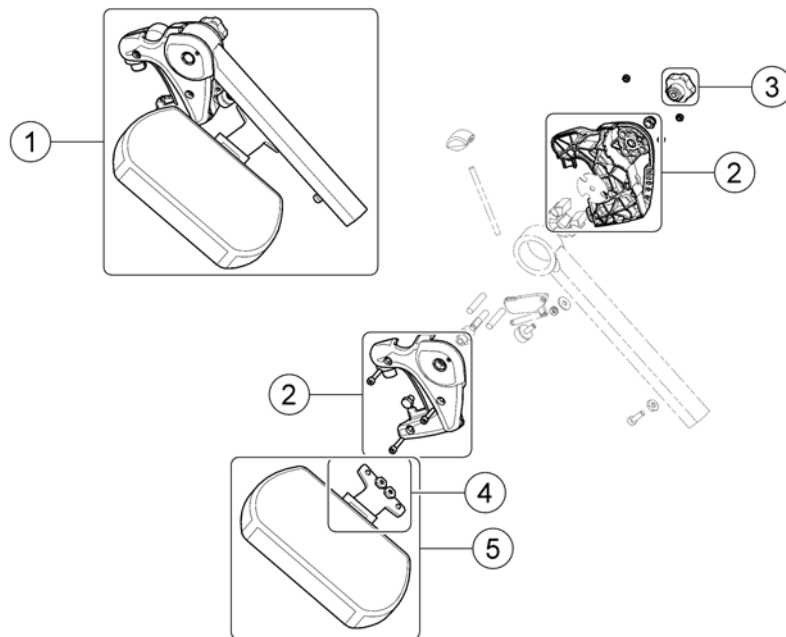

(Hanger Vari A (04/2009 =>))

1528842.iso

-	SP1527820	(Rework-Kit Vari A Legrest Version 1 => Version 2) <i>Vari A Version 1 => Version 2 Upgrade Kit</i>	1
1	SP1527498	BENSTØTTE OVERDEL VE MAN VREG LKOMP FRA 07/2005	1
1	SP1527492	BENST OVERDEL MAN HØ STORM4	1
2	SP1434955	(Cover Legrest cpl.)	1
3	L34011	(Handknob M8 Tristarfemale)	1
4	SP1450447	LEGGPLATEHOLDER KPL VE NY MAI 05	1
4	SP1450446	LEGGPLATEHOLDER KPL HØ NY MAI 05	1
5	6301333	LEGGSTØTTE EL MAN VREG BENST STORM/TWISTER	1