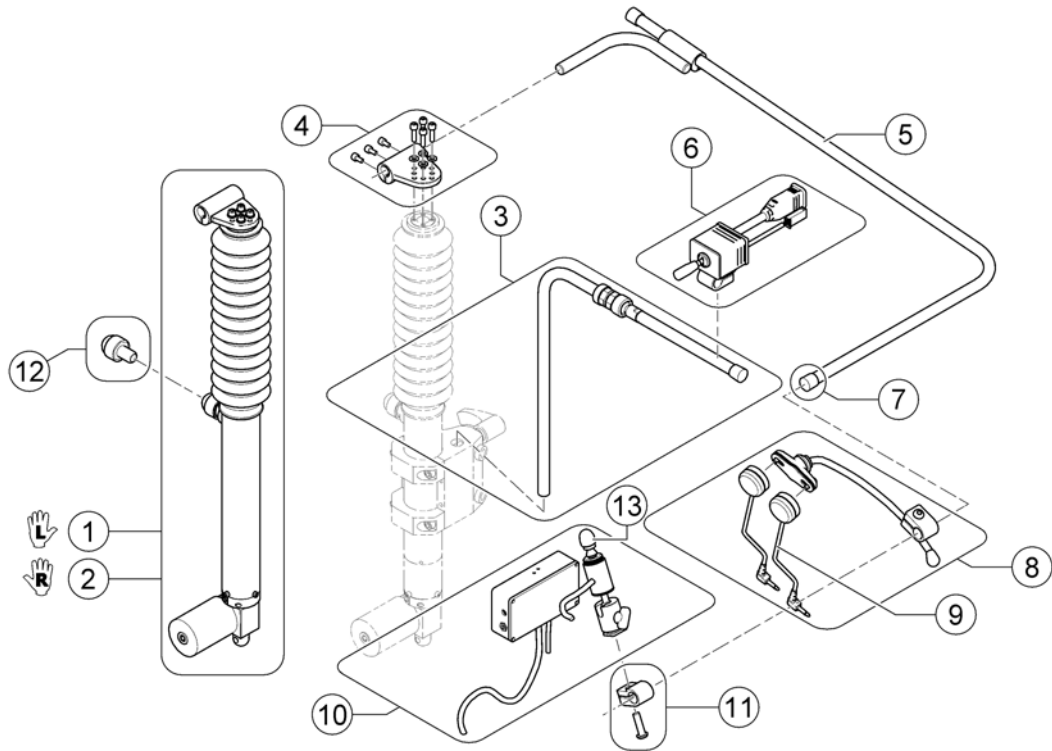

1642049.iso

1	SP1640086	(Egg Switch ASL300, black)	1
2	SP1646840	(Extension Cable ASL807 (Mono) 72"/183cm lenght)	1

(Chin Control, pow. - Modulite Seat)

1645849.iso

1	-	(Chin Control, powered)	1
2	-	(Mounting Hardware, Chin Control (Modulite Seat))	1