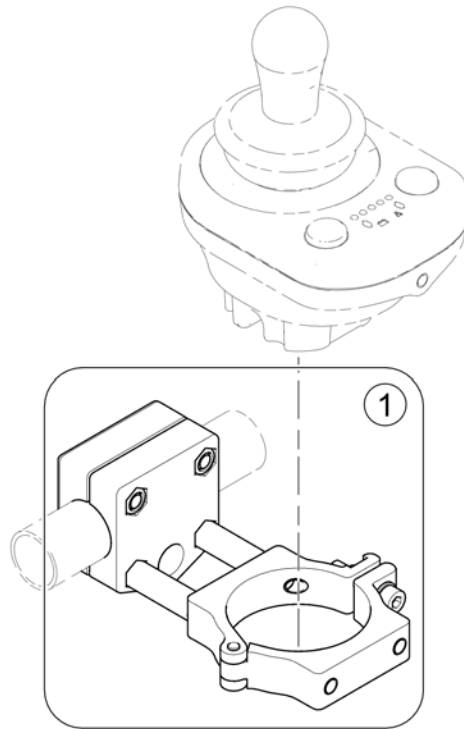

(Remote Bracket, Compact Dual Control/ACU - long)

158856 iso

1 SP1587119

(Remote Attachment - long)

1