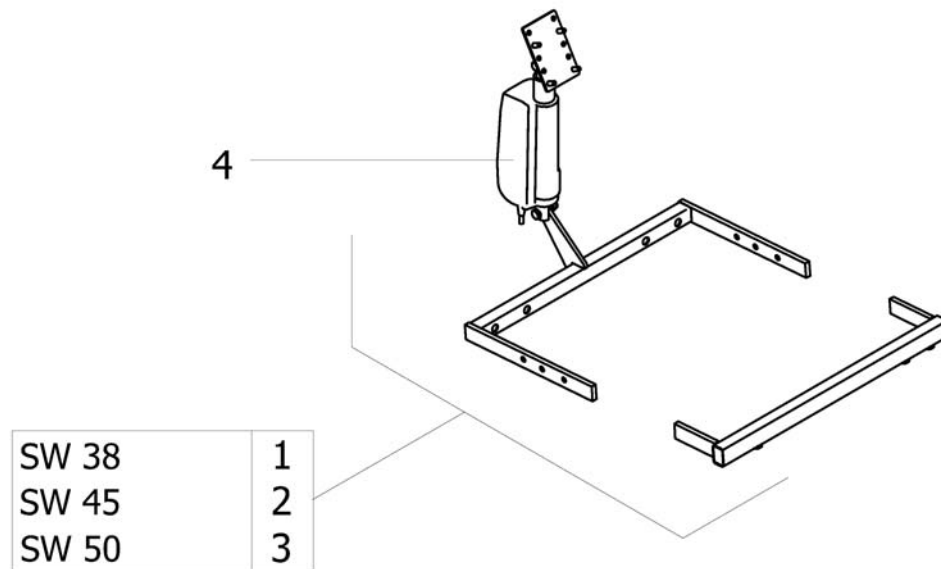

1573478.iso

1	SP1428490	(Seat support Optimist Seat, SW 38cm)	1
2	SP1428110	KIT OPTIMIST SETE INKL AKTUATOR RYGG STORM3	1
3	SP1428491	SETE BUNN OPTIMIST SB50 OPTIMIST	1
4	1419417	AKTUATOR RYGG OPTIMIST STORM/TWISTER	1