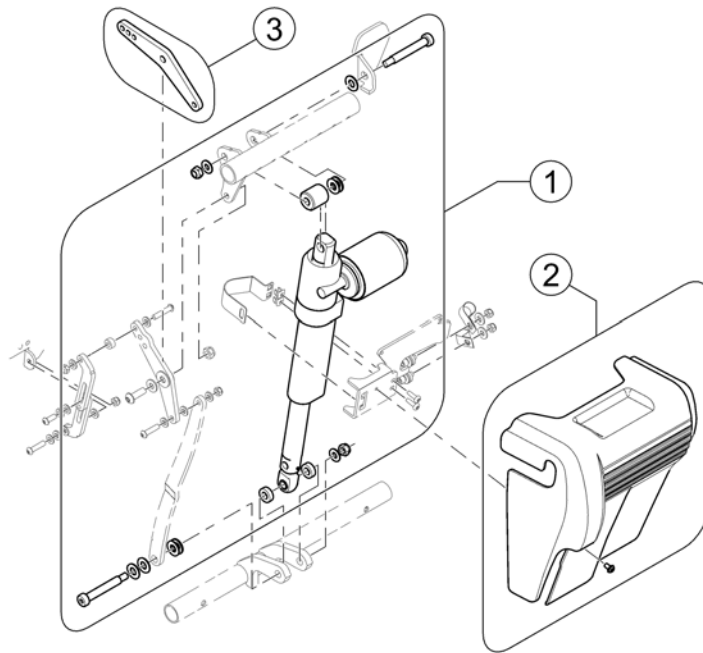

-	SPTRE0322	(Actuator Cable, Backrest Recliner)	1
1	SPTRC2191	(Backrest Recliner with Hardware)	1
2	SPTRC2138	(Backrest shroud with mounting hardware)	1
3	SPTRC1926	(Extended Sheer Reduction (ESR))	1
		[2060/2063/2066]