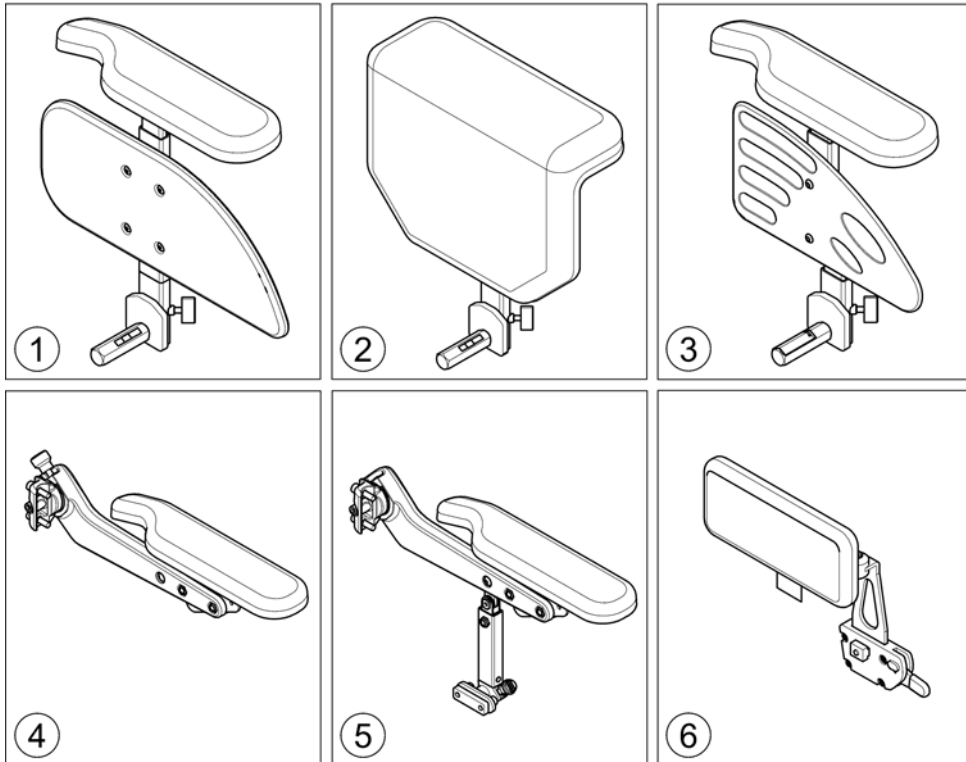

(Armrests & Hip Supports for Modulite Seat)

1571738.000

1	-	(T-Armrest) [2191+2195/2196/2197]	1
2	-	(Padded Armrest) [2198]	1
3	-	(Inrigged Armrest) [2183+2195/2196/2197/2199]	0
4	-	(Flip-Up Armrest) [2193+2195/2196/2197/2199]	0
5	-	(Following Armrest) [2192/2194+2195/2196/2197/2199]	0
6	-	(Hip Supports) [2184/2185/2186/2187/2188/2189]	0