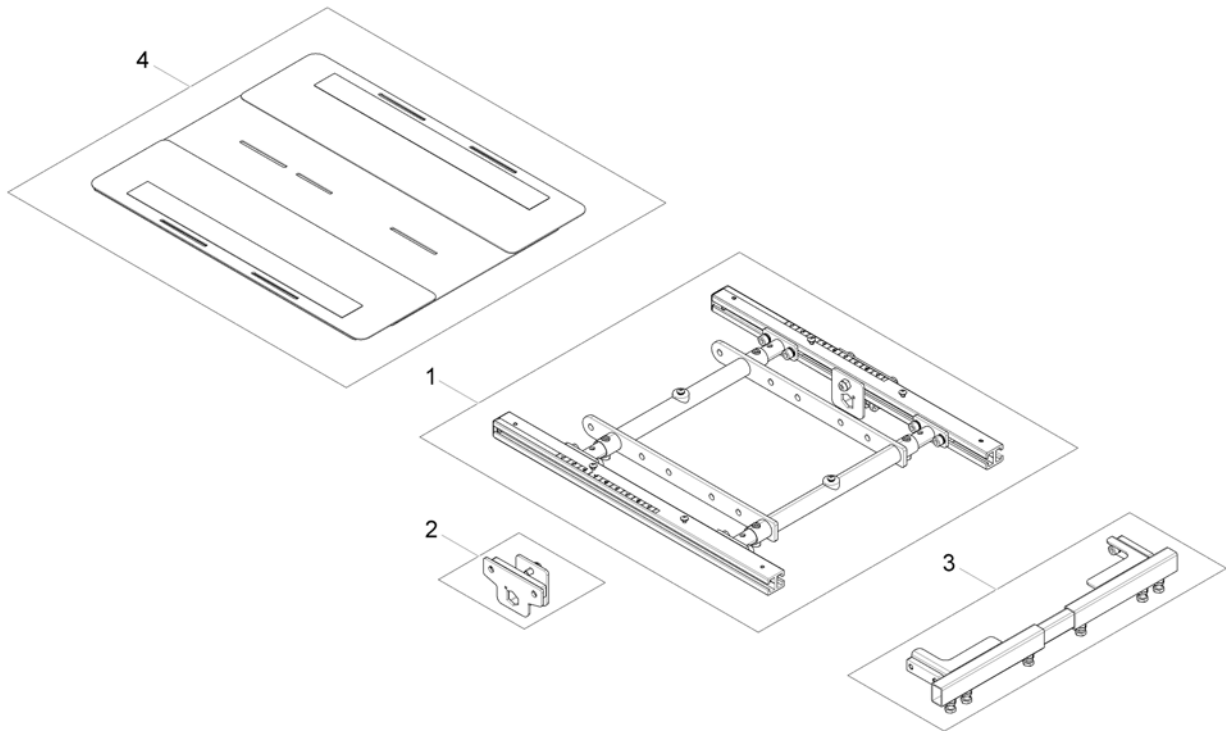

(Telescopic Seat Frame and Plate)

1574269 iso

1	-	(Telescopic Seat Frame)	1
2	-	(Armrest bracket)	1
3	-	(Legrest Support)	1
4	-	(Seat Plate)	1