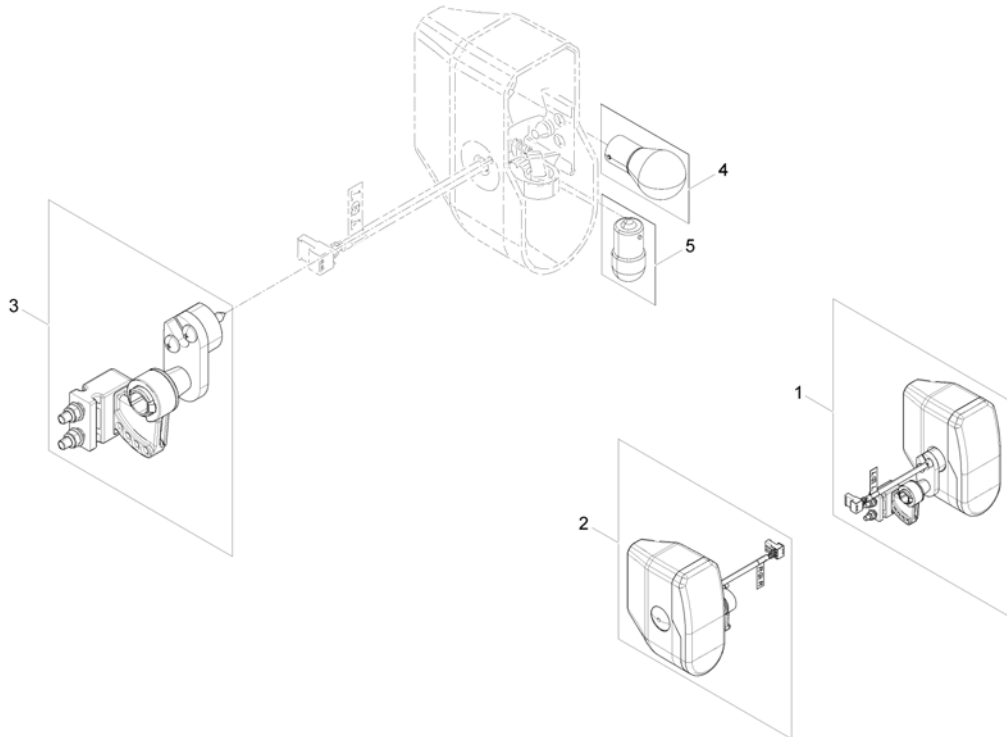

Invacare® Storm4 | Sikkerhetsutstyr
(Frontlight (German homologation))

1528320K.lin

1	SP1528319	(Frontlight, complete with bracket, LH (Germany))	1
1	SP1528547	BRUK SP1527958 STORM4 <i>not shown</i>	1
2	SP1528320	(Frontlight, complete with bracket, RH (Germany))	1
2	SP1528548	BRUK SP1527957 STORM4 <i>not shown</i>	1
3	SP1530571	HOLDER LYSAN KPL VE STORM4	1
3	SP1530570	HOLDER LYSAN KPL HØ STORM4	1
4	SP1419271	(Light Bulb 24V/21W, yellow (Turn Signal front/rear))	1
5	SPP31108	(Light Bulb 24V/10W (BA15s), white (Front))	1