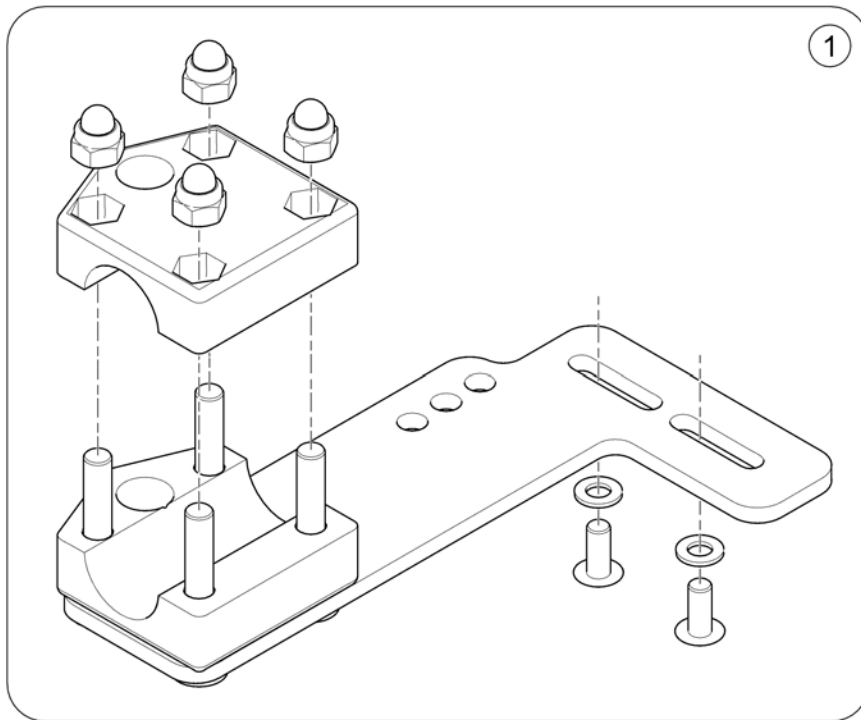

(Remote Bracket, Attendant)

1605185 iso

1 SP1603363

(LiNX Remote bracket, Attendant)

1

(Remote Bracket, Nucleus)

1654655.iso

1	SP1582573	(Nucleus Center Mount ASL660C)	1
2	SP1637863	(Adapter Kit REM110-400 on Nucleus)	1
3	SP1640858	(Adapter Ø22mm round to square)	1