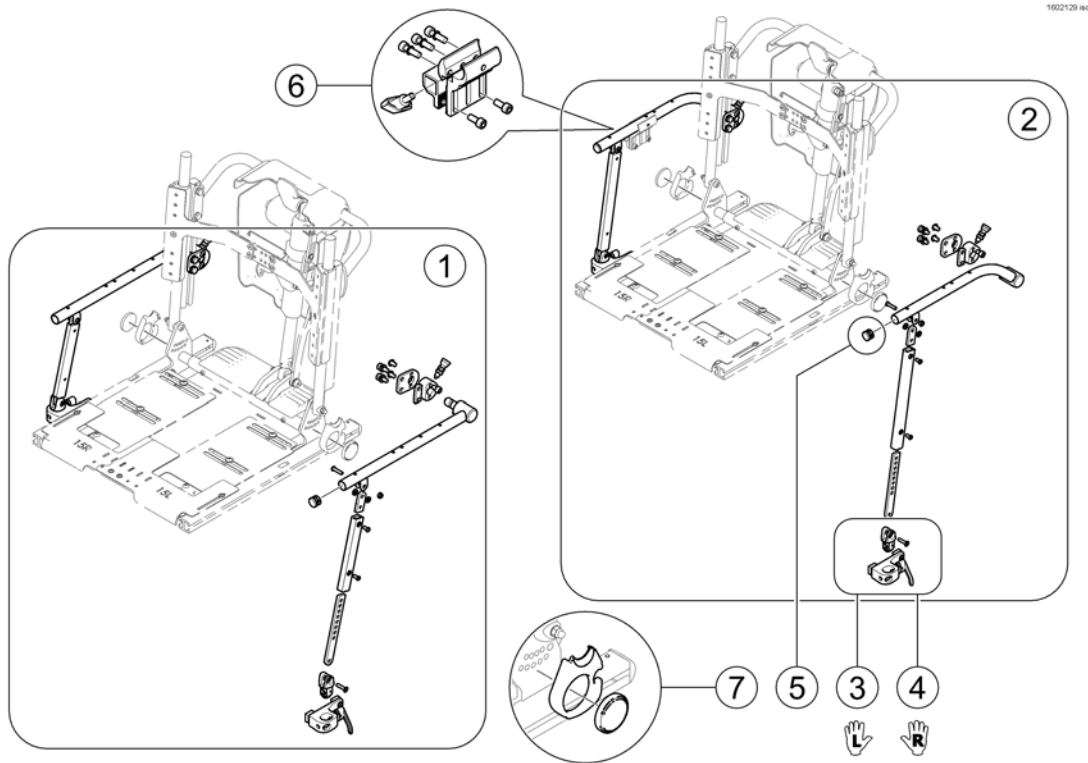

(Two-post Reclining Arms, Flipup)

1	SPTRC1933	(Two-post Reclining Arms, Flipback 240-330mm)	1
2	SPTRC1934	(Two-post Reclining Arms, Flipback 320-405mm)	1
3	SPTRC2135	(Flip Back Lever with connector LH)	1
4	SPTRC2134	(Flip Back Lever with connector RH)	1
5	SPTRM0130	(Armrest-pipe cap)	1
6	SPTRC2060	(Clamp with square tube adapter)	1
7	SP1602015	(Reflector Kit ULM - LH)	1
7	SP1602016	(Reflector Kit ULM - RH)	1