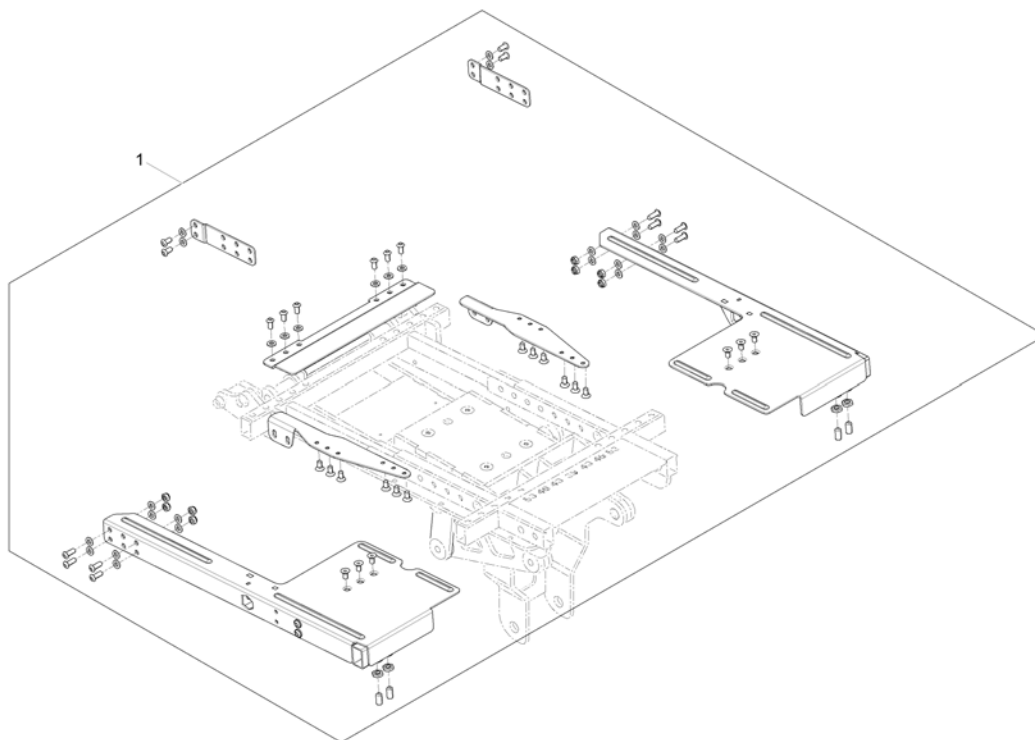

(Adapter Kit for Universal Seat)

156173.no

1 SP1563052

(Adapter Kit for Universal Seat)

1

Matrix Flo-tech

Onyx Cushion

Matrix Flo-tech			Onyx Cushion		
Wheelchair	Wheelchair	Color	Wheelchair	Wheelchair	Color
1	380mm	410mm	25	380mm	410mm
2	380mm	460mm	26	380mm	460mm
3	380mm	510mm	27	380mm	510mm
4	430mm	410mm	28	430mm	410mm
5	430mm	460mm	29	430mm	460mm
6	430mm	510mm	30	430mm	510mm
7	480mm	410mm	31	480mm	410mm
8	480mm	460mm	32	480mm	460mm
9	480mm	510mm	33	480mm	510mm
10	530mm	430mm	34	530mm	430mm
11	530mm	460mm	35	530mm	460mm
12	530mm	510mm	36	530mm	510mm
13	380mm	410mm	37	380mm	410mm
14	380mm	460mm	38	380mm	460mm
15	380mm	510mm	39	380mm	510mm
16	430mm	410mm	40	430mm	410mm
17	430mm	460mm	41	430mm	460mm
18	430mm	510mm	42	430mm	510mm
19	480mm	410mm	43	480mm	410mm
20	480mm	460mm	44	480mm	460mm
21	480mm	510mm	45	480mm	510mm
22	530mm	430mm	46	530mm	430mm
23	530mm	460mm	47	530mm	460mm
24	530mm	510mm	48	530mm	510mm
		⇒ 30.06.14			⇒ 30.06.14
		Black Smooth			Grey Plush
		⇒ 30.11.14			Black orange seam
		Dartex Grey			Black
		01.12.14 ⇒			
		Dartex Black			