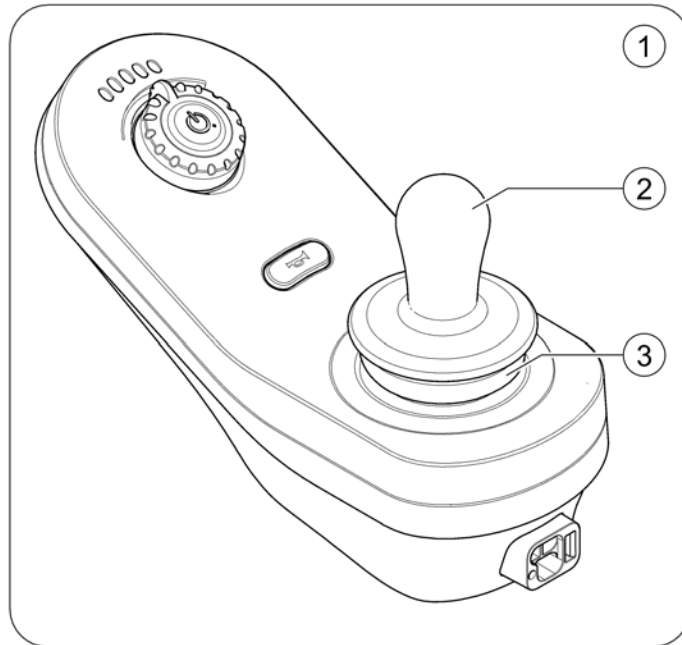

Invacare® Storm4 | Elektronikk
(Remote REM110)

1605135.iso

1	SP1602806	(LiNX Remote DLX-REM110 - Drive Only)	1
2	SP1607776	(LiNX Joystick Knob REM050/110/211/216)	1
3	SP1653457	(LiNX Gaiter REM050/110/211/216)	1