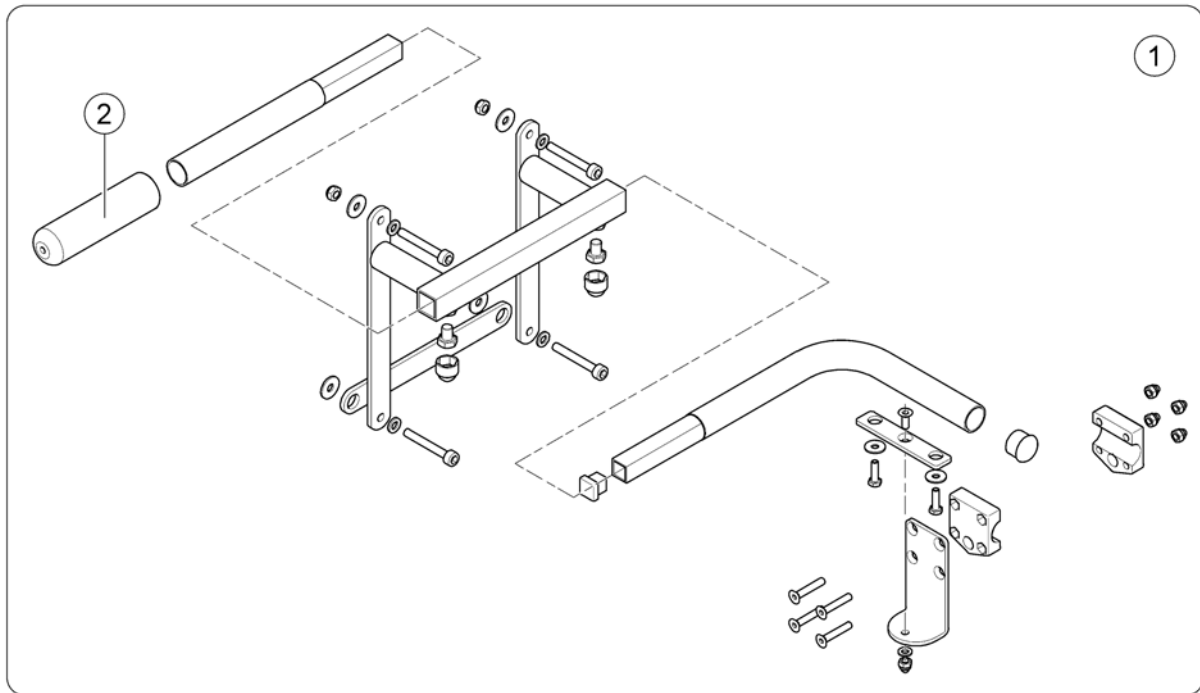

(Remote Bracket Dual Control for Recaro Seat)

1563504.iso

1	SP1422819	(Assembly kit for dual control Recaro)	1
2	1435421	HÅNDTAK Ø22	1