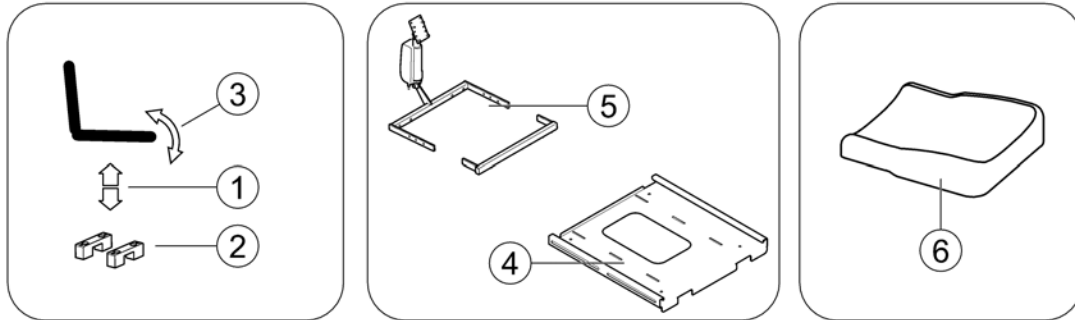

1	-	(Seat column / Seatriser) [1025/1026/1030/1040]	1
2	-	(Seat Height Adapter) [1040]	1
3	-	(Seat Tilt) [1002][1014]	1
4	-	(Seat Plate)	1
5	-	(Seat Frame)	1
6	-	(Seat Cushions Optimist Seat)	1