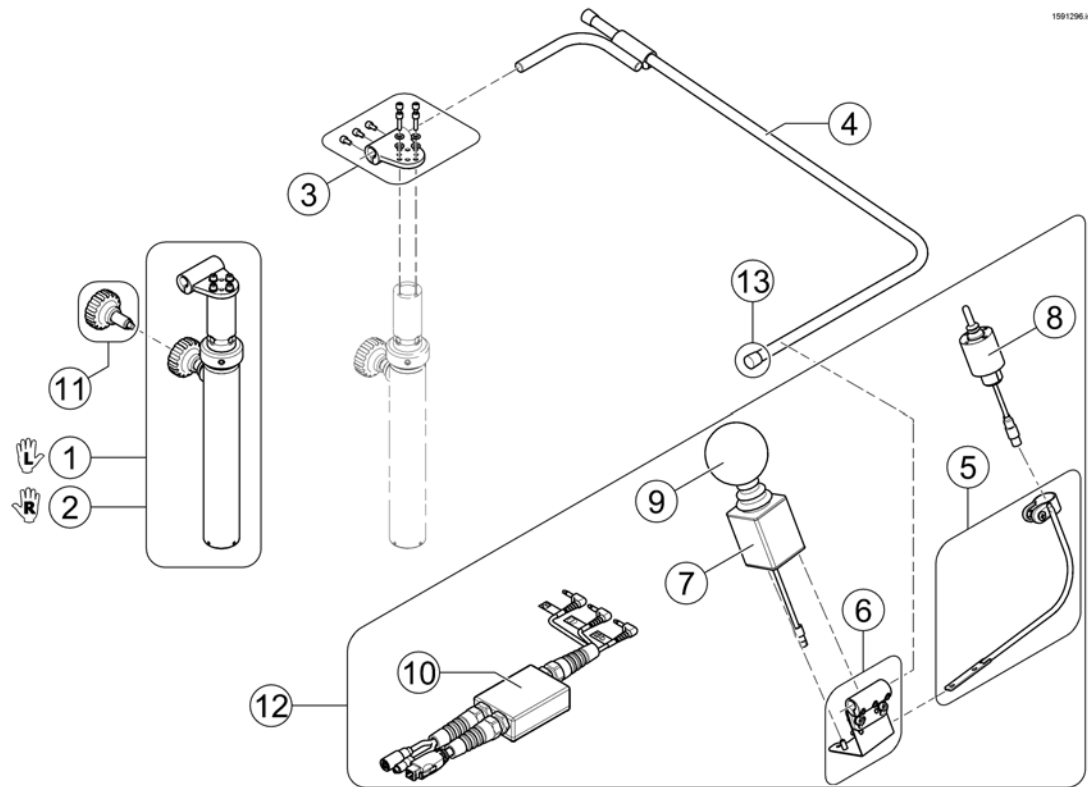

(Chin Control manual - Details)

-	SP1605661	(Fixation Kit (cable ties, spiral coiled tube & end caps))	01.04.2016 →	1
1	SP1577456	(ASM Chin Control man. LH, cpl.)		1
2	SP1591293	(ASM Chin Control man. RH, cpl.)		1
3	SP1589144	(Rod cylinder connection chin, cpl.)		1
4	SP1605660	(Joystick Rod Assy)	01.04.2016 →	1
5	SP1589146	(Mounting arm for Switch Joystick)		1
6	SP1589142	(Mounting hardware for DX-RJM, cpl.)		1
7	Z183282	(Joystick, DX-RJM (with Binder plug, 4-pole))		1
8	1442943	(Switchjoystick for REM 24 SD, cpl.)		1
8	SP1544250	(Switchjoystick for G91S, cpl.)		1
9	Z183265	BRUK GJS26826 DYNAMICS		1
10	SP1442944	(Harness Chin Control for REM 24 SD)		1
10	SP1541715	(Harness Chin Control for G91S)		1
11	SP1580666	(Adjustment Handle)		1
12	SP1601528	(Kit, Joysticks & Harness for REM 24 SD)		1
12	SP1601529	(Kit, Joysticks & Harness for G91S)		1
13	SP1602721	(End cap A12, black)	01.04.2016 →	2