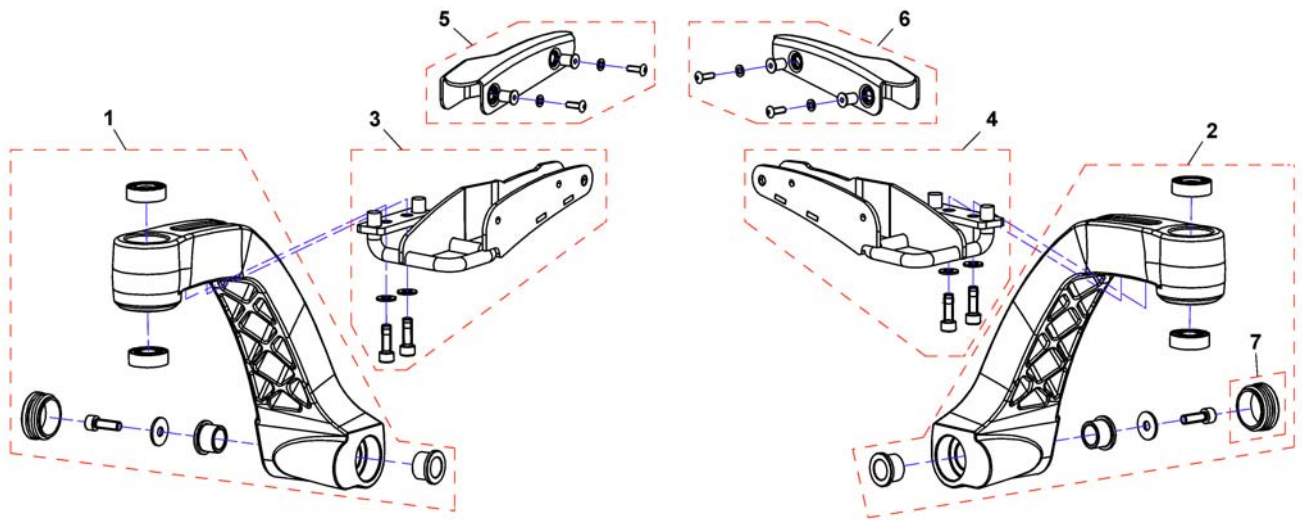

(Front Swing Arm Storm4 X-Plore)

1537881X.dwg

1	SP1540359	(Swingarm, Storm4 X-Plore, RH)	1
2	SP1540360	(Swingarm, Storm4 X-Plore, LH)	1
3	SP1540361	(Suspension bracket, Storm4 X-Plore, RH)	1
4	SP1541357	(Suspension bracket, Storm4 X-Plore, LH)	1
5	SP1541358	(Cover suspension bracket, Storm4 X-Plore, RH)	1
6	SP1541359	(Cover suspension bracket, Storm4 X-Plore, LH)	1
7	SPL01043	GLIDER SVINGARM STORM4	1