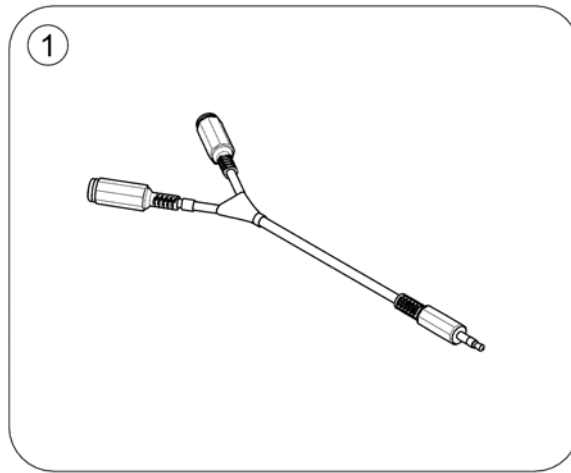

1653460.iso

---

1 SP1644958

(Stereo-Mono-Splitter Cable)

1