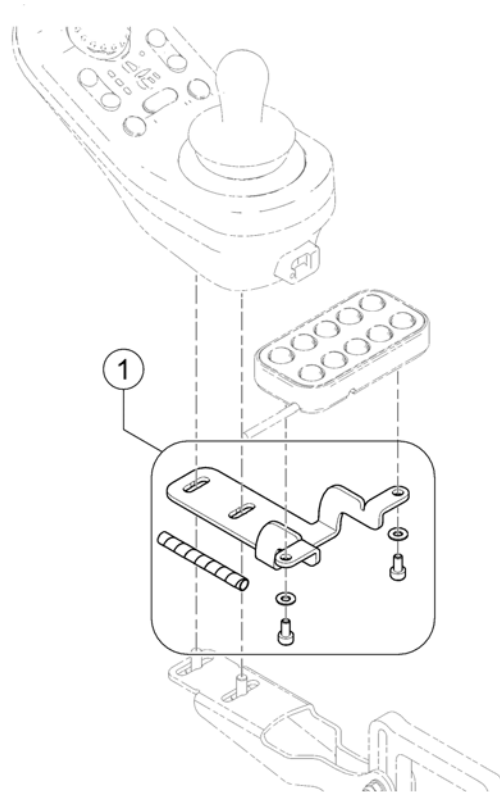

(Bracket, front)

1600157.160

1 SP1606388

(Bracket 10-way switch - front)

1