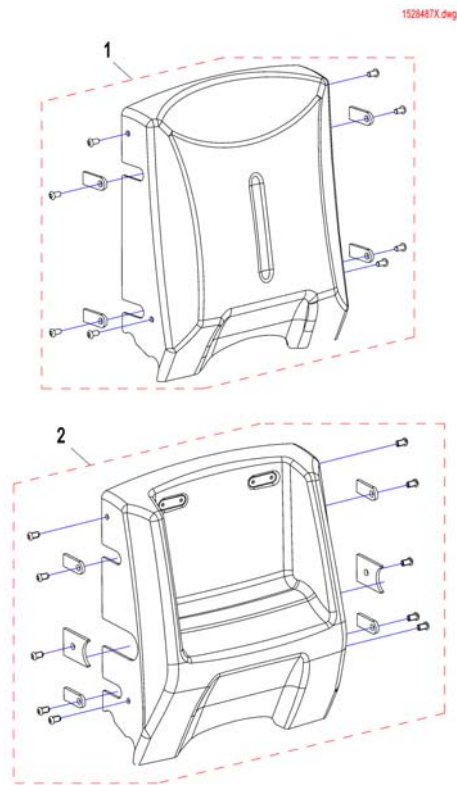

(Backrestcover for EasyAdapt)

1	SP1528487	RYGGDEKSEL EASYADAPT STORM4	1
2	SP1537706	DEKSEL RYGG M ARMLEN STORM4	1