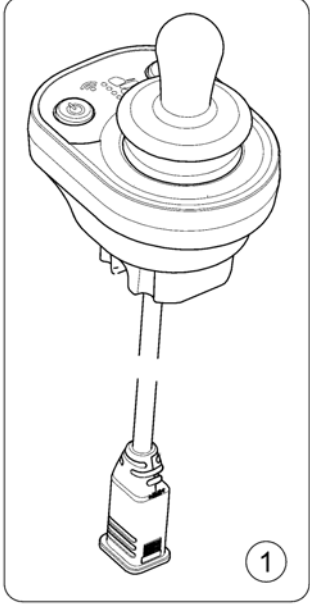

1	SP1602829	(Proportional Compact Remote DLX-CR400)	1
2	SP1607394	(Proportional Compact Remote Low Force DLX-CR400LF)	1