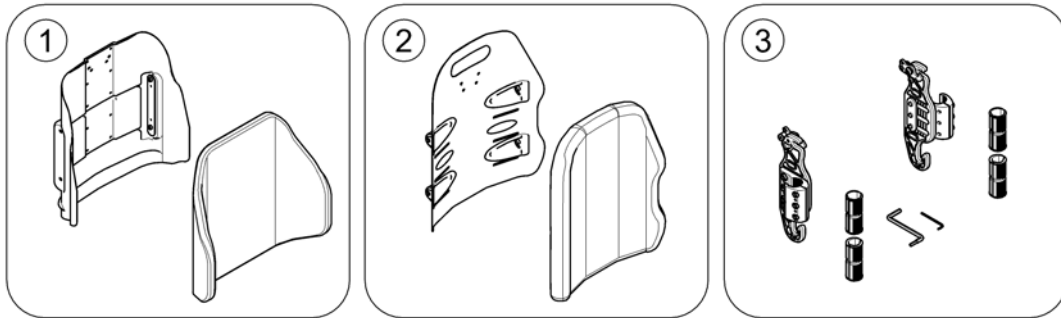

1	-	(Matrix Posture Back)	1
2	-	(Matrix Elite (Full) Back)	1
3	-	(Mounting Hardware for Matrix backrests)	1