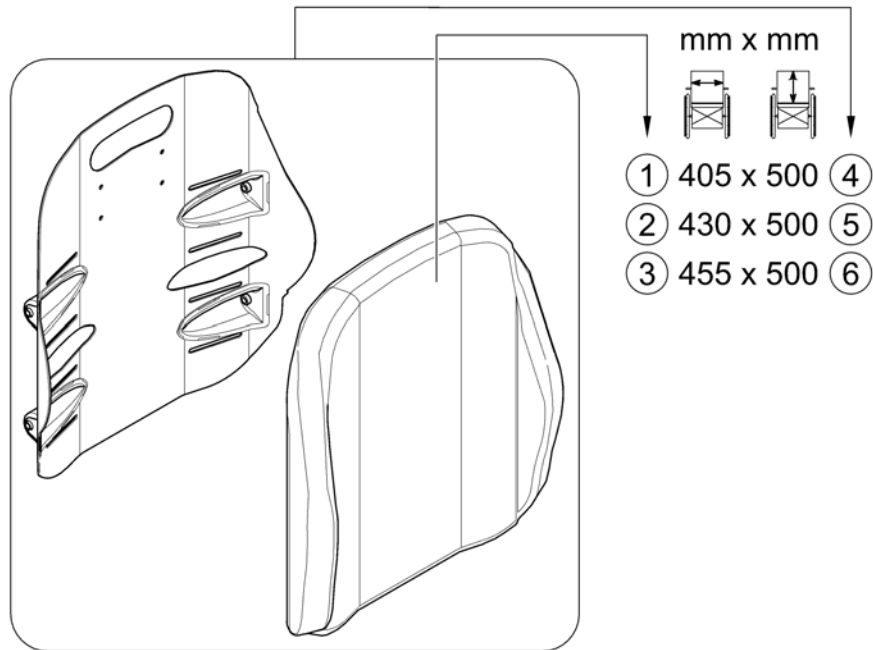

1580006 no

Elite T/R Back

1	1580110	Ryggtrekk PB Elite TiltR ecline sb48 rh46	1
2	1580297	Ryggtrekk PB Elite TiltR ecline sb48 rh51	1
3	1580298	Ryggtrekk PB Elite TiltR ecline sb51 rh41	1
4	SP1580029	(Elite TR Back 16x20", cpl.) [2177+2121]	1
5	SP1580030	(Elite TR Back 17x20", cpl.) [2177+2122]	1
6	SP1580031	(Elite TR Back 18x20", cpl.) [2177+2123]	1