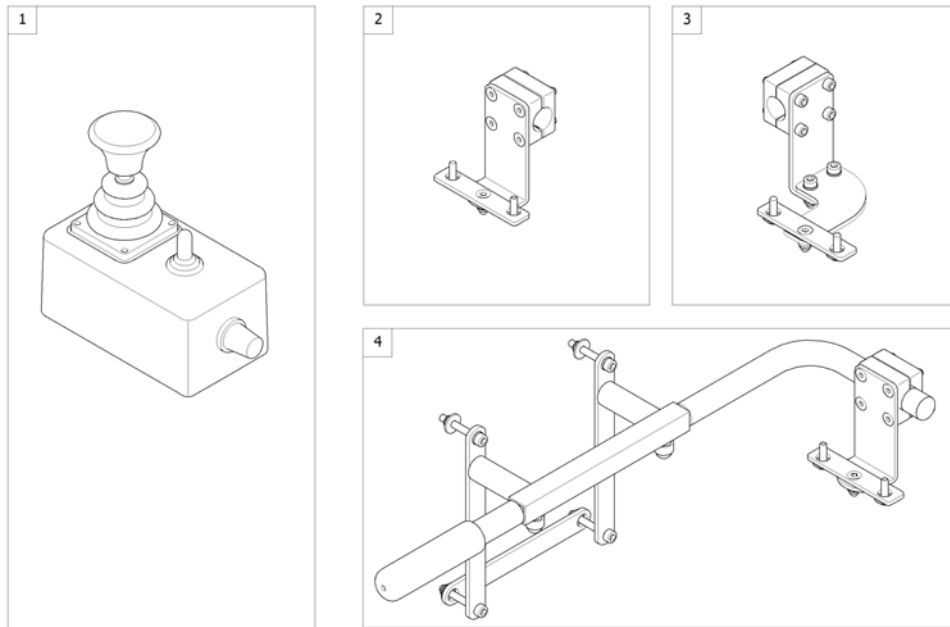

(Dual Control with brackets)

1564180 no

1	-	(No longer available.) [1291/1292]	1
2	-	(Remote Bracket Dual Control for Standard-/EasyAdapt-Seat) [1291/1292]	1
3	-	(Remote Bracket Dual Control for Modulite Seat)	1
4	-	(Remote Bracket Dual Control for Recaro Seat) [1291/1292]	1