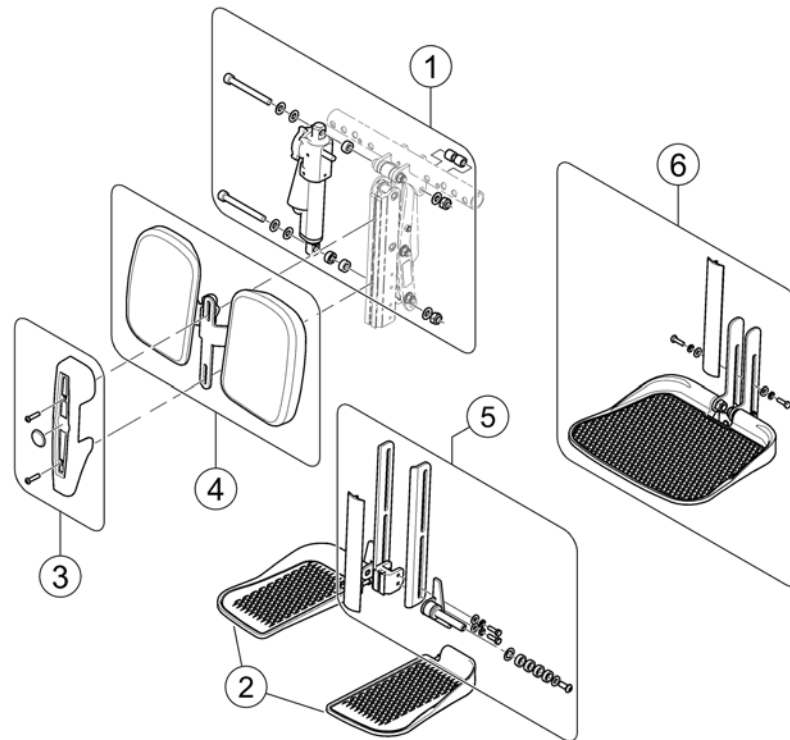

-	SPTRC1946	SENERBENSTØTTE LNX TDX SP2		1
-	SPTRE0756	(Actuator cable)		1
1	SPTRC2124	(Legrest actuator, cpl. with mounting hardware)		1
2	SPTRC2125_C01	(Foot plates Medium (240mm depth), Pair, cpl.)		1
2	SPTRC2125_C03	FOTPLATER STORE KPL PAR TDX SP2	01.01.2016 →	1
3	SPTRC2126	(Cover, cpl. with mounting hardware)		1
4	SPTRC2035	(Calf Pads (pair), cpl. with mounting hardware)		1
5	SPTRC2262	(Mounting Hardware, foot plates)		1
6	SPTRC2222	(Footboard 305x240mm, cpl. with mounting hardware)	01.01.2016 →	1