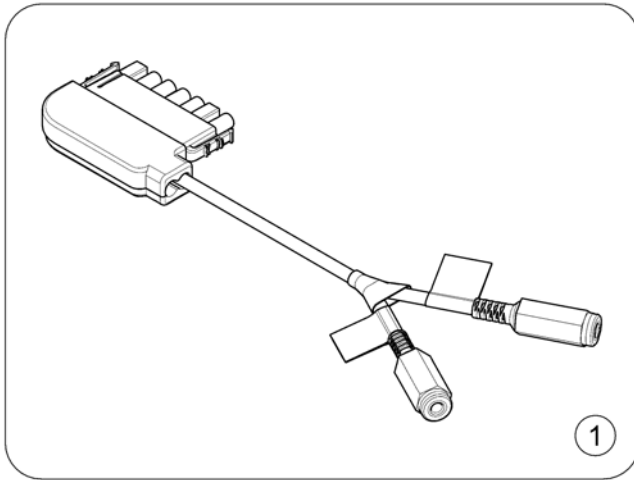

1	SP1637339	(Accessory cable LiNX (w/o lifter))	1
2	SP1637563	(Accessory cable LiNX (with lifter))	1