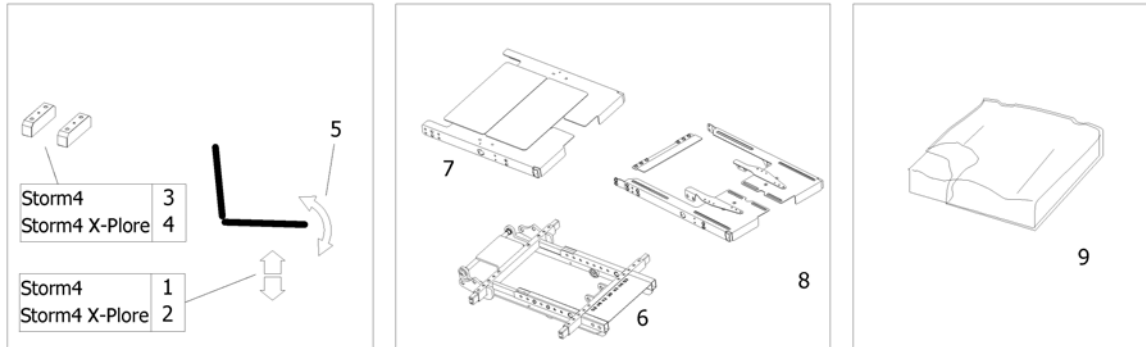

(EasyAdapt Seat => 2017-08-10)

1573129.iss

1	-	(Seat column / -raiser Storm4) [1025/1026/1030/1040]	1
2	-	(Seat column / -raiser Storm4 X-Plore) [1025/1026/1030/1040]	1
3	-	(Seat Height Adapter Storm4) [1040]	1
4	-	(Seat Height Adapter Storm4 X-Plore) [1040]	1
5	-	(Seat Tilt) [1002][1014]	1
6	-	(Seat Frame)	1
7	-	(Seat Plate)	1
8	-	(Adapter Kit for Universal Seat) [1064]	1
9	-	(Seat Cushion)	1