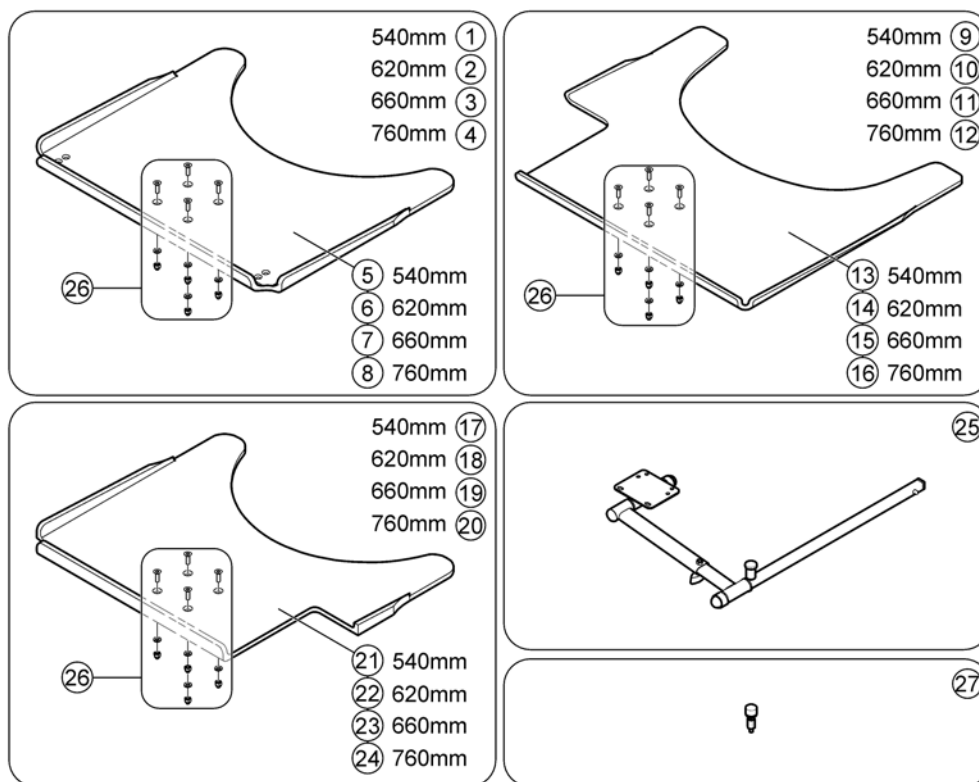

1588630 iso

1	-	(Trays)	1
2	-	(Trays (Ultra Low Maxx Seat))	1

(Trays)

1	SP1548198	BORD UTEN UTSPARR SB38 STORM4	1
2	SP1548201	BORD UTEN UTSPARRING STORM4	1
3	SP1422954	BORD INKL FESTE KPL STORM UTEN UTSPARRING	1
4	SP1584644	(Swing-Out Tray, 760mm, Seatwidth 480mm to 580mm, no Cutout, cpl. with holder)	1
5	SP1535050	BORD 540MM SB33-43 UTEN UTSKJÆRING STORM4	1
6	SP1535010	BORD 620MM SB38-48 UTEN UTSKJÆRING STORM4	1
7	SP1535011	BORD 660MM SB44-53 UTEN UTSKJÆRING STORM4	1
8	SP1586049	(Tray table, 760mm, no Cutout)	1
9	SP1548138	(Swing-Out Tray, 540mm, Seatwidth 330mm to 430mm, Cutout RH, cpl. with holder)	1
10	SP1548199	BORD STYREBOKS HØ SIDE STORM4	1
11	SP1422953	BORD NEDFELLBART VE STYREBOKS HØ STORM3	1
12	SP1584663	(Swing-Out Tray, 760mm, Seatwidth 480mm to 580mm, Cutout RH, cpl. with holder)	1
13	SP1535051	BORD 540MM SB33-43 STORM4 UTSKJÆRING HØ	1
14	SP1535012	BORD 620 MM SB38-48 UTSK HØ STORM 4 UTEN FESTE	1
15	SP1535049	BORD 660MM SB 44-53 UTSK HØ SIDE UTEN FESTE	1
16	SP1586048	(Tray table, 760mm, Cutout RH)	1
17	SP1548197	(Swing-Out Tray, 540mm, Seatwidth 330mm to 430mm, Cutout LH, cpl. with holder)	1
18	SP1548200	BORD STYREBOKS VE SIDE STORM 4	1
19	SP1422952	BORD NEDFELLBART HØ STYREBOKS VE STORM3	1
20	SP1584662	(Swing-Out Tray, 760mm, Seatwidth 480mm to 580mm, Cutout LH, cpl. with holder)	1
21	SP1535009	BORD 540MM SB33-43 STORM4 UTSKJÆRING VE	1
22	SP1534974	BORD 620 MM SB38-48 UTSK VE STORM 4 UTEN FESTE	1
23	SP1534975	BORD 660MM SB38-48 UT VE STORM4 UTSKJÆRING VE	1
24	SP1586047	(Tray table, 760mm, Cutout LH)	1
25	SPZ177011	HOLDER FOR BORD SVINGBAR KPL STORM3/STORM4	1
26	Z177025	FESTE KIT BOR STORM4	1
27	SP1590090	(Tray Support bumper for Soft Armpad (increased height))	1