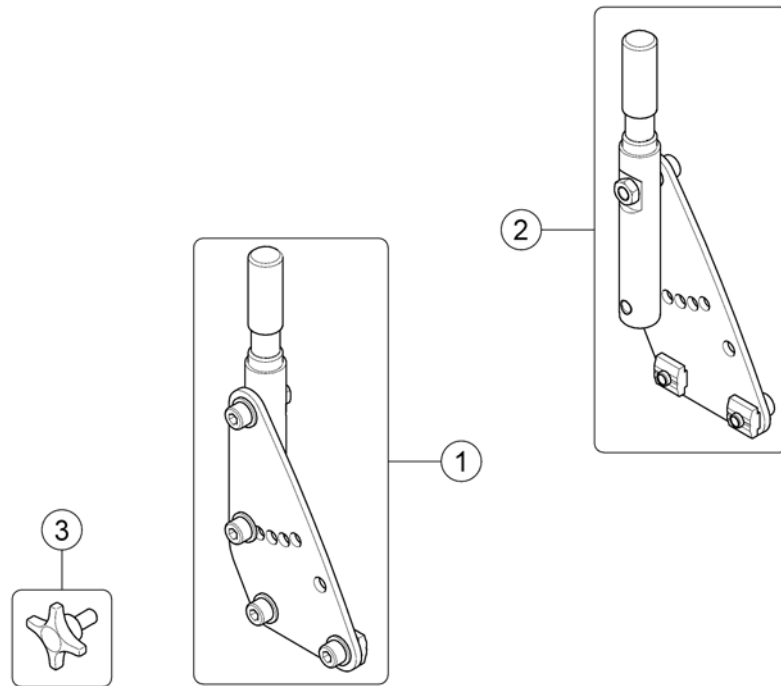

1531052X.dwg

1 SP1531052

RAMME RYGG UNIVERSAL EL-STOLER PORTA

1

(Backrest for Modulite Seat)

1566095.no

1	-	(Support for Backrest Frame) [0975+2161]	1
2	-	(Backrest Frame) [2161]	1
3	-	(Sling Back, tension adjustable) [2171]	1
4	-	(Backrest support)	1
5	-	(Backposts) [2162/2163]	1
6	-	(Connection tube) [1307]	1
7	-	(Back Recliner / Stabilization bracket) [0977]	1
8	-	(Backrest Cushions) [2172/2173/2174/2175/2176/2177/2178]	1
9	-	(Flex3 back, tension adjustable) [2179]	1