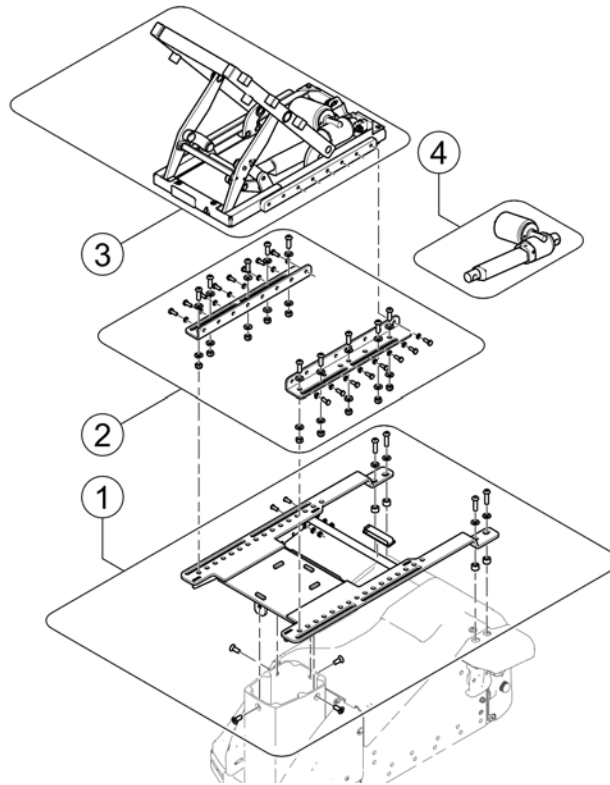

1 SP1589681

(Seat column, cpl.)

1

(Seat Tilt)

1602021.km

1	SP1589710	(Seat Mounting Adapter)	1
2	SP1589711	(Seat Adapter Rails)	1
3	SP1585523	(Tilt Module, cpl.)	1
4	SP1588440	(Tilt Actuator, cpl. with hardware)	1
-	SPTRE0755	(Cable, Tilt Actuator)	1