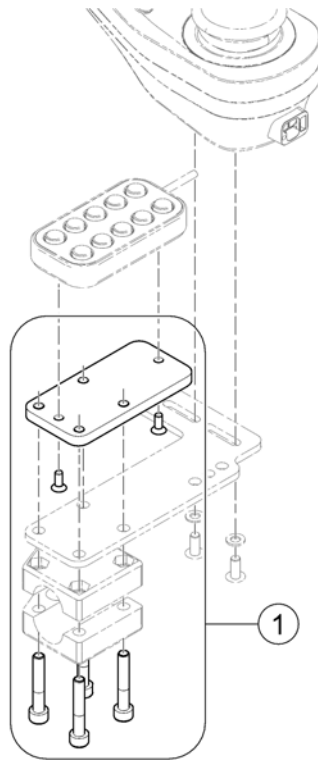

(Bracket, rear)

160165.no

1 SP1606389

(Bracket 10-way switch - rear)

1