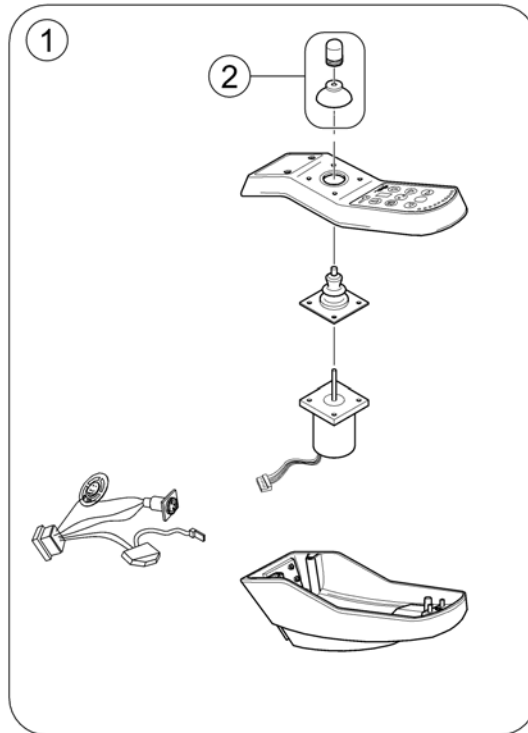

1	1436541	(Remote REM24SD)	1
2	SPZ183229	JOYSTIKK KOMPLETT	1