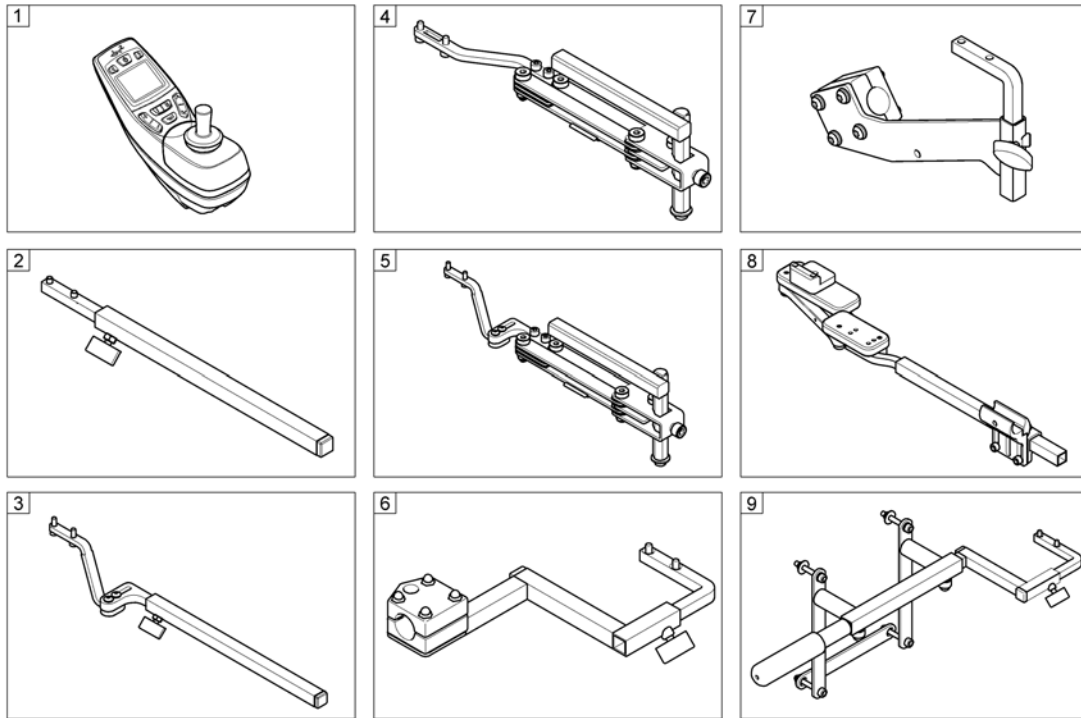

1602275 Rev

1	SP1523444	STYREBOKS REM550 STORM4 TDX BORA [1617/1618]	1
2	-	(Remote Bracket Standard) [1617+1207/1208]	1
3	-	(Remote Bracket Standard - ULM and Soft Armpad on Modulite) [1617+1207/1208+2020]	1
4	-	(Remote Bracket Swing away & height adjust.) [1617+1707/1708]	1
5	-	(Remote Bracket Swing away & height adjust. - ULM and Soft Armpad on Modulite) [1617+1707/1708+2020]	1
6	-	(Remote Bracket Attendant) [1618+1207/1208]	1
7	-	(Remote Bracket Attendant Ultra Low Maxx Seat) [1618+1207/1208+2020]	1
8	-	(Remote bracket swingaway Quad Link - Ultra Low Maxx Seat) [1617+2075/2076+2020]	1
9	-	(Remote Bracket Attendant for Recaro-Seat) [1618+1207/1208]	1