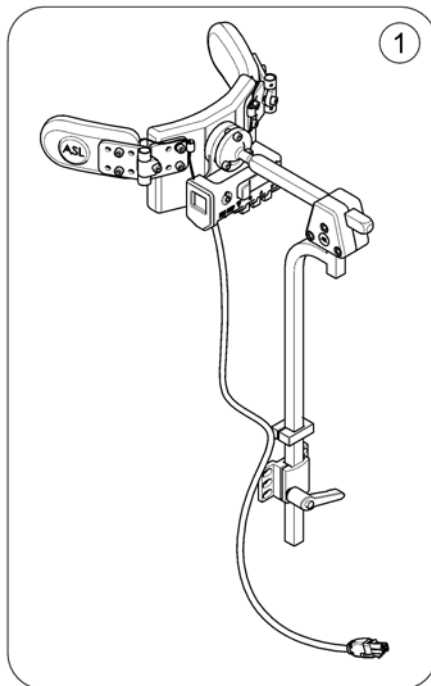

(ATOM Mini ASL104MLX Head Array LiNX)

1643205.iso

1 SP1640089

(Atom Head Array LiNX - Mini ASL104M LX)

1