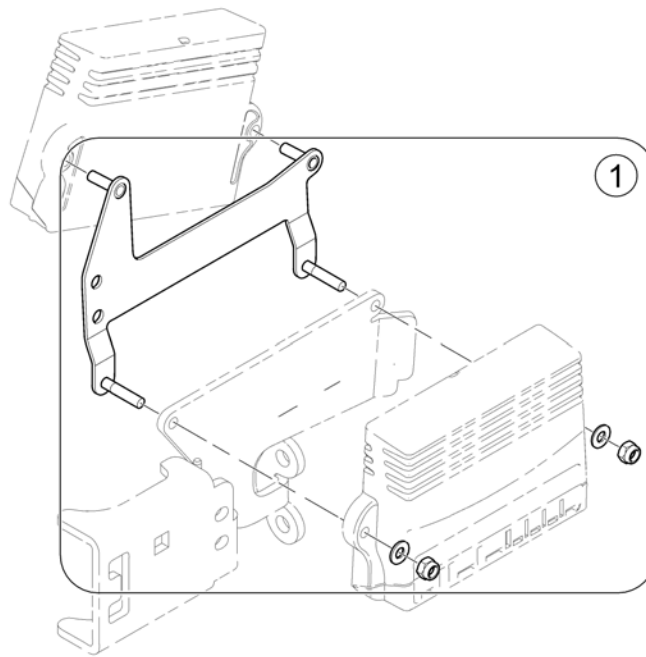

(Bracket ACT - Ultra Low Maxx Seat)

158505 iso

1 SP1584343

(Bracket ACTs (Ultra Low Maxx Seat))

1