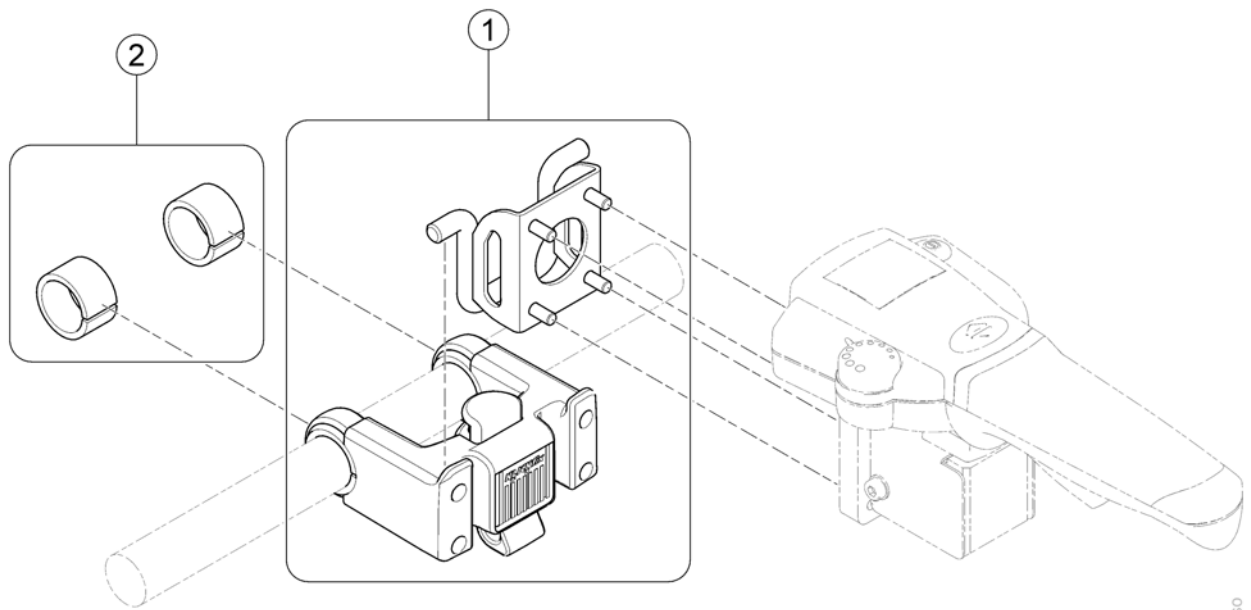

(Mounting Bracket, IDC)

1645697.ISO

1	SP1603426	HOLDER INTUITIV LEDSAGERSTYRING NY TYPE	1
2	SP1601919	GUMMIFORING FESTE IDC STORM4 MODULITE	1

(Additional Remotes & Brackets)

-	(Compact Remote LiNX & Bracket)	1
-	(Chin Control, man.)	1
-	(Chin Control, pow. - Modulite Seat)	1
-	(Head Controls (ASL104))	1
-	(Wireless Accessories (ASL557/558))	1
-	(Micro Extremity Control (ASL130))	1
-	(Cable Mounting Sheets ASL - Modulite Back)	1