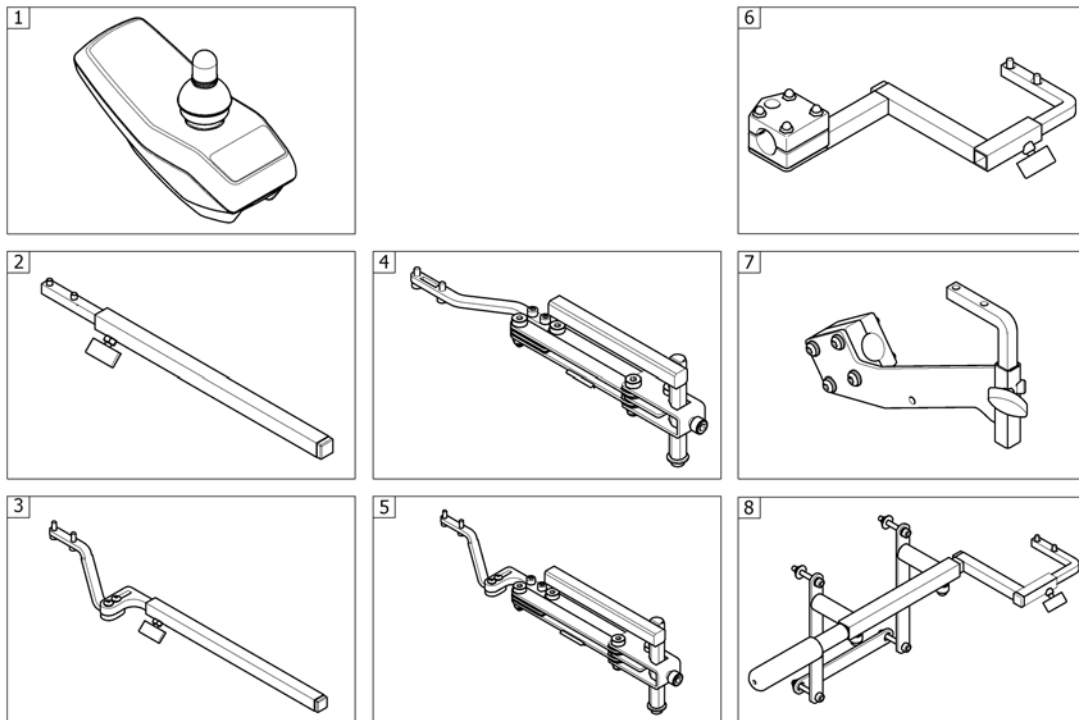

1602274 Rev

1	-	(Remote REM 24SD) [1601/1602]	0
2	-	(Remote Bracket Standard) [1601+1207/1208]	1
3	-	(Remote Bracket Standard - ULM and Soft Armpad on Modulite) [1601+1207/1208+2020]	1
4	-	(Remote Bracket Swing away & height adjust.) [1601+1707/1708]	1
5	-	(Remote Bracket Swing away & height adjust. - ULM and Soft Armpad on Modulite) [1601+1707/1708+2020]	1
6	-	(Remote Bracket Attendant) [1602+1207/1208]	1
7	-	(Remote Bracket Attendant Ultra Low Maxx Seat) [1602+1207/1208+2020]	1
8	-	(Remote Bracket Attendant for Recaro-Seat) [1602+1207/1208]	1