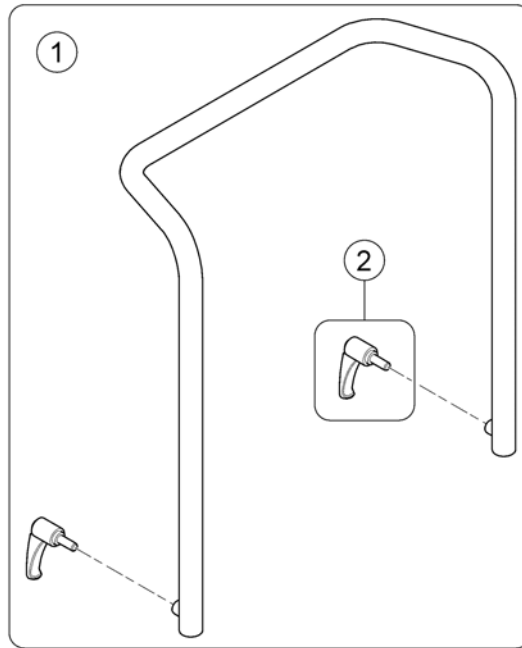

Invacare® Storm4 | Rygg
(Backrest Frame)

1571831.iso

1	SP1567810	RYGGRØR TDX MODULITE	1
2	0021-70002	FINGERSKRUE M8 ITALIA RYGGRØR	1