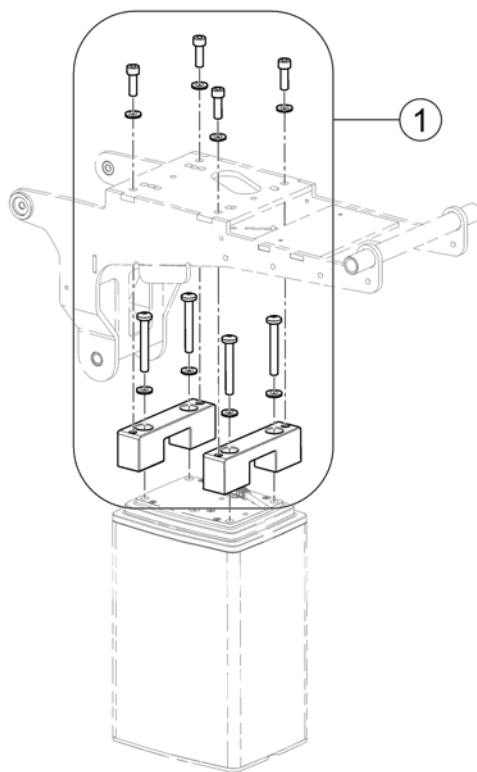

(Seat Height Adapter)

1583151.no

1 SP1555071

SETEHØYDE ADAPTER STORM4 FRA 15/5-2012

1