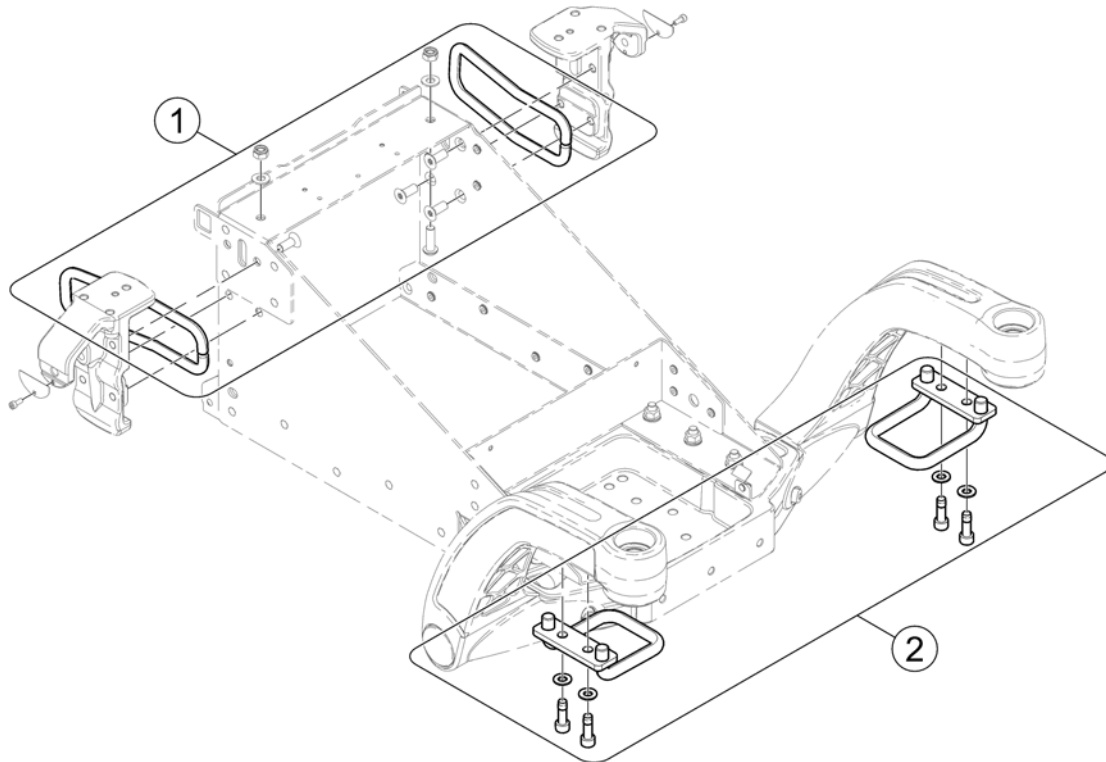

1	SP1528951	TRANSPORTFESTE BAK STORM4 <i>not for passenger transportation</i>	1
2	SP1528974	TRANSPORTFESTE FORAN PAR STORM4 <i>not for passenger transportation</i>	1