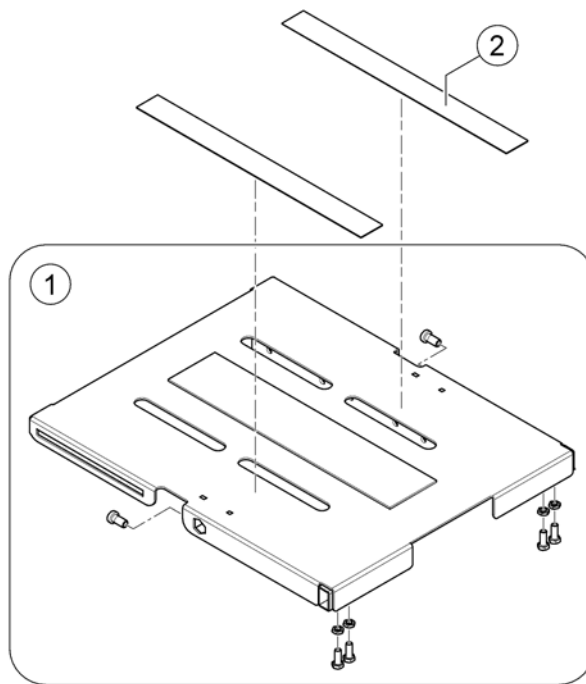

1571864.iso

1	SP1571297	(One Piece Seat Plate)	1
1	SP1574030	(One Piece Seat Plate, pre-drilled for ACT)	1
2	SPU21087	(Adhesive hook fastener strip 38x400mm)	2