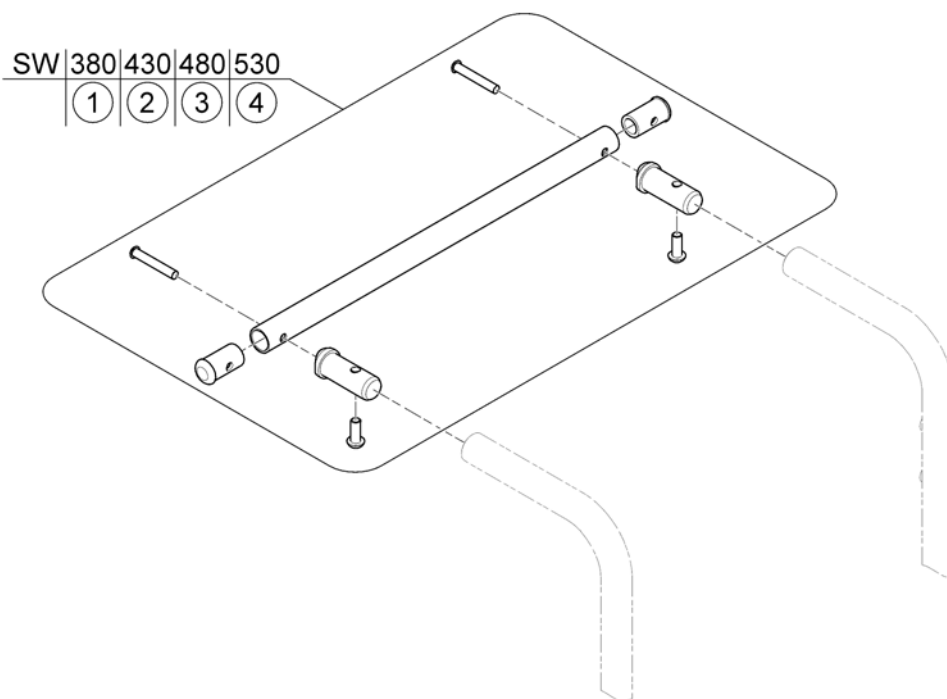

(Connection tube)

1571835.ISO

1	SP1570370	KJØREBØYLE MODULITE SB38 MODULITE	1
2	SP1570371	KJØREBØYLE SB43 MODULITE STORM4	1
3	SP1570372	KJØREBØYLE SB48 LS1 MODULITE	1
4	SP1570373	KJØREBØYLE SB53 MODULITE STORM4 TDXSP2	1