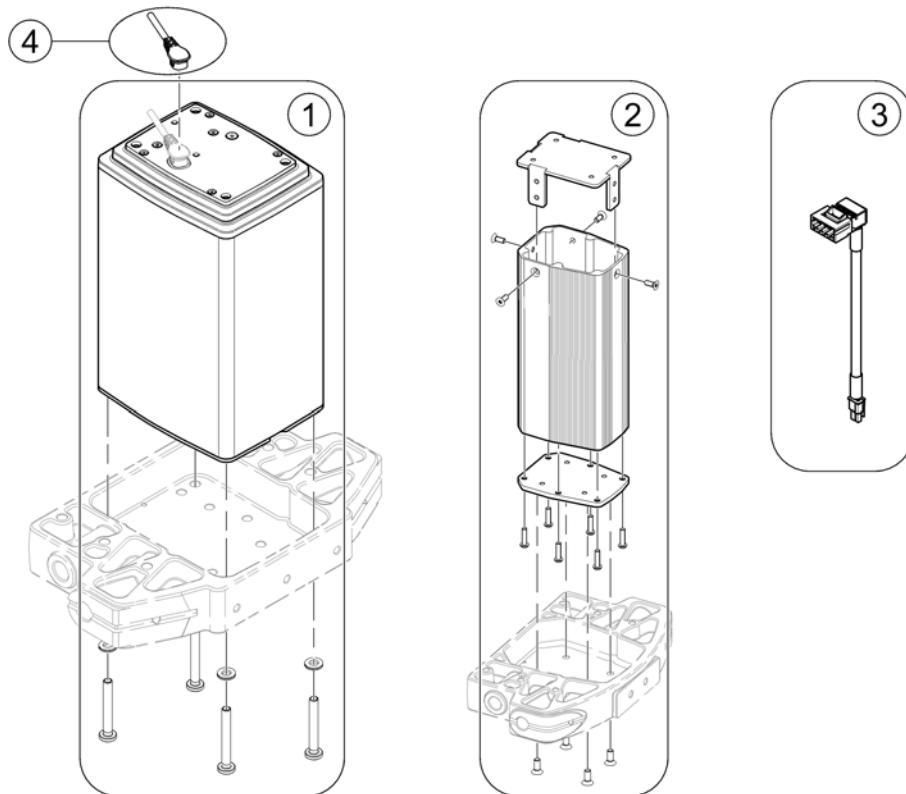

1	SP1556263	SETELØFT FRA SEPT 2013 STORM 4 KPL	1
-	SP1568361	(Mounting Kit lifter for seat bracket)	1
2	SP1548536	(Seat column, fixed, height 45cm and 48cm, adjustable)	1
3	SP1579553	(Slow Stop cable lifter GGB2)	1
4	SP1579637	(Lifter cable LINAK)	1