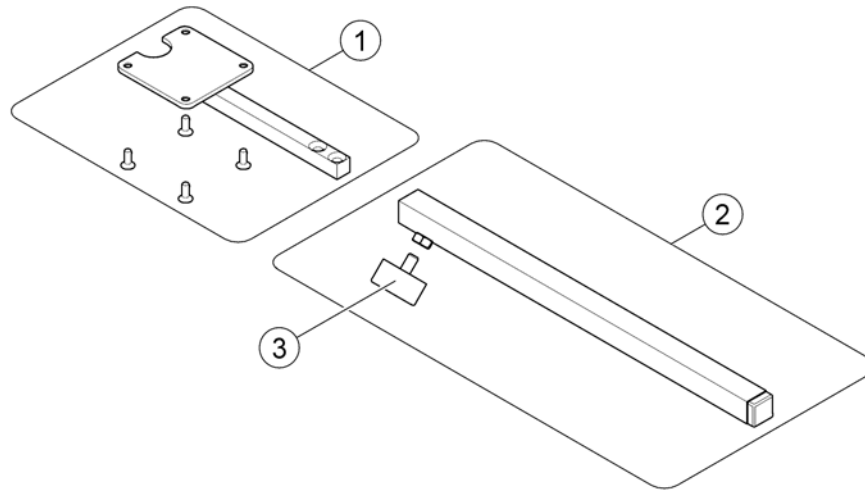

(Remote Bracket Standard)

1560844.iso

1	SP1434921	HOLDER FOR REM 34 STORM4	1
2	SPS183040	STYREBOKSHOLDER STD KPL STORM3 G40	1
3	L31001	VINGSKRUV M 6X10 GARANT G24 S	1