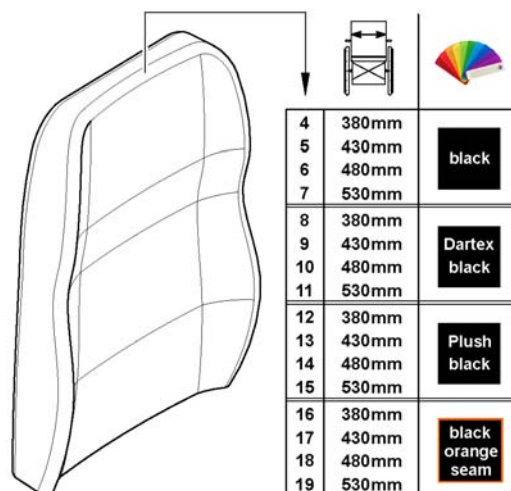

Laguna

1	SP1568489	FLEX3 RYGG TIL MODULITE STORM4 TDX [2172]/[2173]	1
2	SP1572321	(Clamps (cpl. kit))	1
3	1497411	RATT M12 LANG KPL NAKKE/HODESTØTTE	1
4	SP1529585	RYGGPUTE EASYADAPT SB38 STORM4 M SORT [2173+2151+2121]	1
5	SP1529586	RYGGPUTE EASYADAPT SB43 STORM4 STD SORT [2173+2151+2122]	1
6	SP1529587	RYGGPUTE EASYADAPT SB48 STORM4 SORT [2173+2151+2123]	1
7	SP1529596	RYGGPUTE EASYADAPT SB53 STORM4 M SORT [2173+2151+2124]	1
8	SP1427118-TR26	RYGGPUTE SB39 LAGUNA 372 X550 TR26 [2173+2152+2121]	1
9	SP1427119-TR26	RYGGPUTE LAGUNA 402X550 TR26 [2173+2152+2122]	1
10	SP1427120-TR26	RYGGPUTE LAGUNA 452X550 SORT [2173+2152+2123]	1
11	SP1427121-TR26	RYGGPUTE S LAGUNA 492X550 TR26 [2173+2152+2124]	1
12	SP1529538-TR35	(Backrest Cushion Laguna, Plush black - SW 380mm) [2173+2154+2121]	1
13	SP1529539-TR35	(Backrest Cushion Laguna, Plush black - SW 430mm) [2173+2154+2122]	1
14	SP1529540-TR35	(Backrest Cushion Laguna, Plush black - SW 480mm) [2173+2154+2123]	1
15	SP1529545-TR35	(Backrest Cushion Laguna, Plush black - SW 530mm) [2173+2154+2124]	1
16	SP1529538	RYGGPUTE LAGUNA 37CM SORT M ORANG SØM [2173+2153+2121]	1
17	SP1529539	RYGGPUTE LAGUNA 43CM SORT M ORANG SØM [2173+2153+2122]	1
18	SP1529540	RYGGPUTE LAGUNA 48CM SORT M ORANG SØM [2173+2153+2123]	1
19	SP1529545	RYGGPUTE LAGUNA 50CM SORT M ORANG SØM [2173+2153+2124]	1