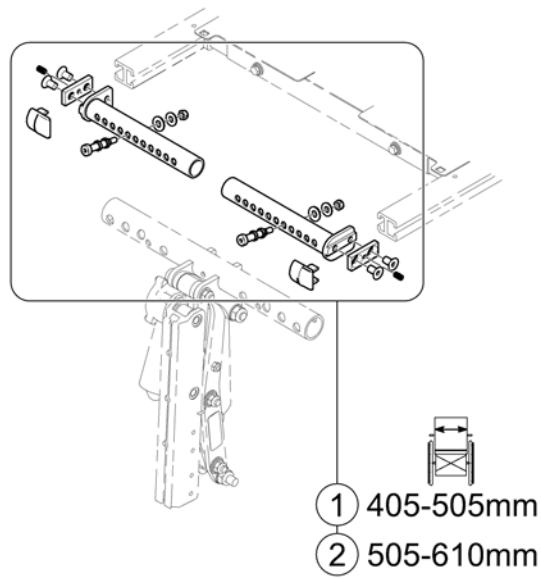

Invacare® Storm4 | Benstøtter og holdere
(Supports, Central Legrests)

1588-405.no

1	SPTRC1945	(Legrest Support - SW 405-505mm (16-20"))	1
2	SPTRC2096	(Legrest Support - SW 505-610mm (19-24"))	1