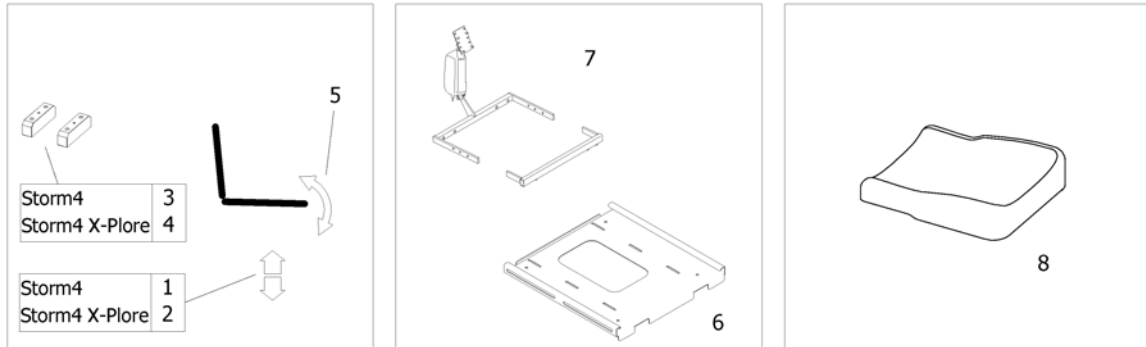

1	-	(Seat column / -raiser Storm4) [1025/1026/1030/1040]	1
2	-	(Seat column / -raiser Storm4 X-Plore) [1025/1026/1030/1040]	1
3	-	(Seat Height Adapter Storm4) [1040]	1
4	-	(Seat Height Adapter Storm4 X-Plore) [1040]	1
5	-	(Seat Tilt) [1002][1014]	1
6	-	(Seat Plate)	1
7	-	(Seat Frame)	1
8	-	(Seat Cushions Optimist Seat)	1