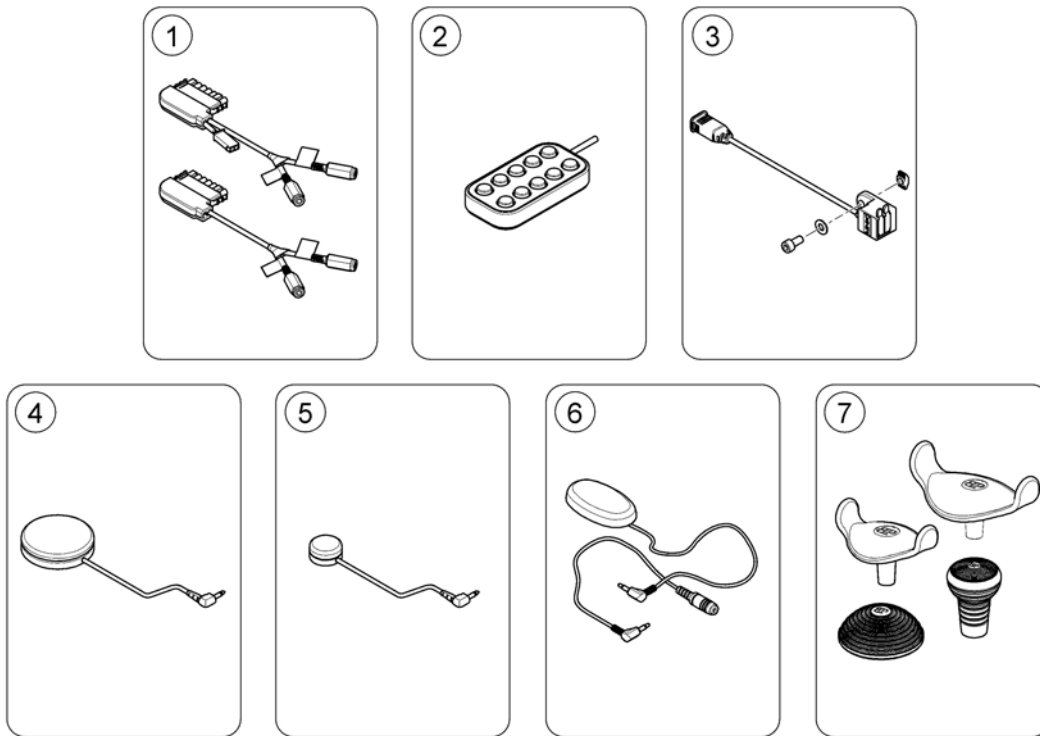

LINX PROGRAMMERINGS KEY LINX

1

1642451.ISO

1	-	(Accessory cables)	1
2	-	(10-way switch & brackets)	1
3	-	(USB Charger Port)	1
4	-	(Buddy Button)	1
5	-	(Egg Switch ASL300)	1
6	-	(Piko Button)	1
7	-	(Bodypoint Joystick Knobs)	1