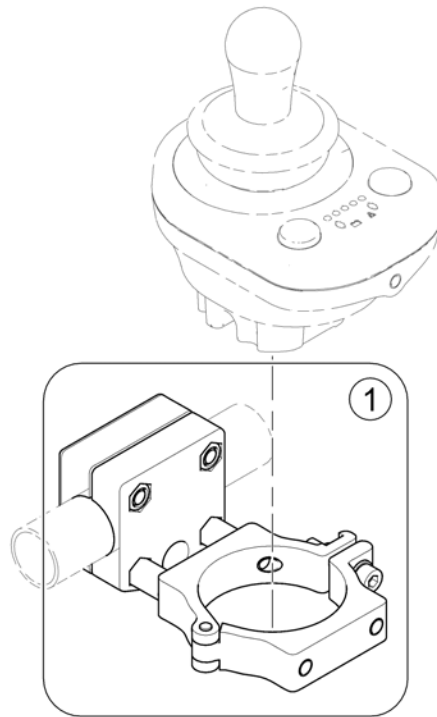

(Remote Bracket, Compact Dual Control/ACU - short)

1588857 .ind

1 SP1587904

(Remote Attachment - short)

1