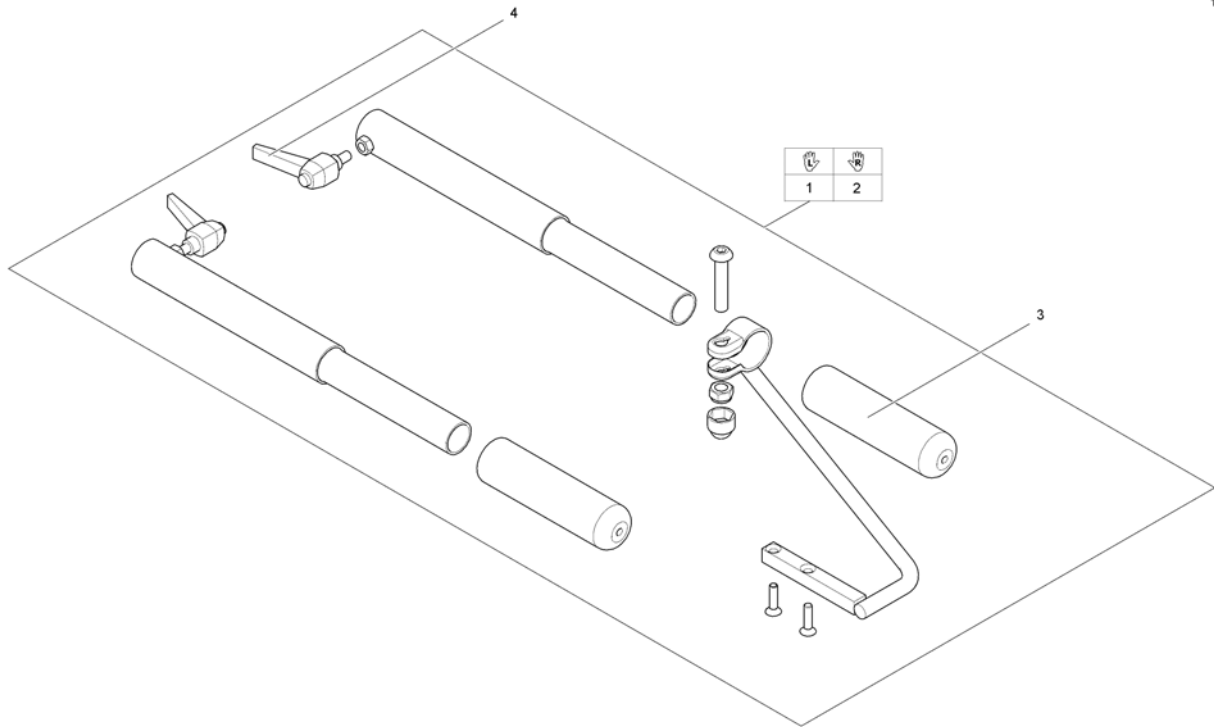

(Remote Bracket Attendant long for Firm Seat)

1559854.iso

1	SP1511739	(Remoteholder for Attendant Control ACS & Shark LH)	1
2	SP1511766	(Remoteholder for Attendant Control ACS & Shark RH)	1
3	1435421	HÅNDTAK Ø22	1
4	L32902	LÅSESKRUE MED HENDEL ARMLEN M6X10 STORM/G40	1