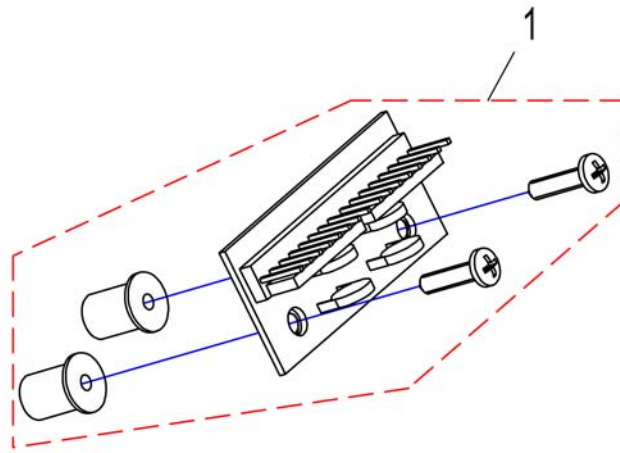

1 SP1528550

(Lightboard for all elektronikk systems)

1