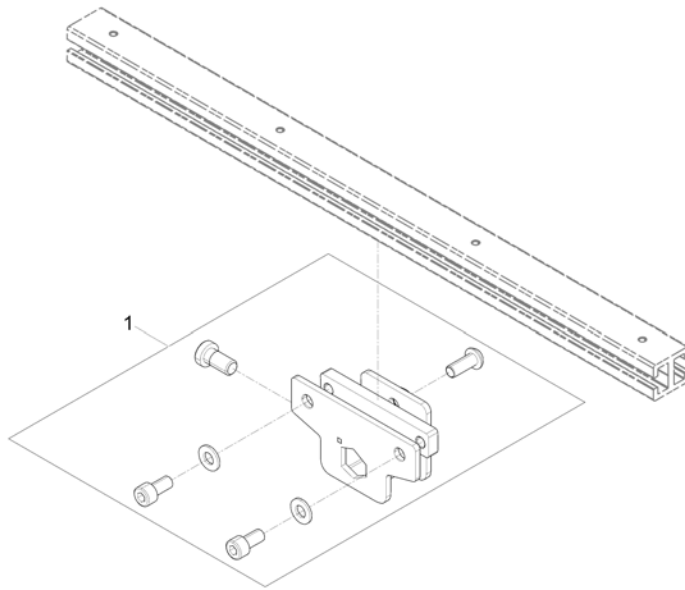

# (Telescopic Seat Frame for Tilt 30° / Lifter)

1572004 no

---

1	SP1572992	(Seatframe, cpl., pre set up to SW 43cm)	1
2	SP1571810	(Sealing strap with plugs)	1
3	SP1571811	(Groove stone with mounting parts)	1