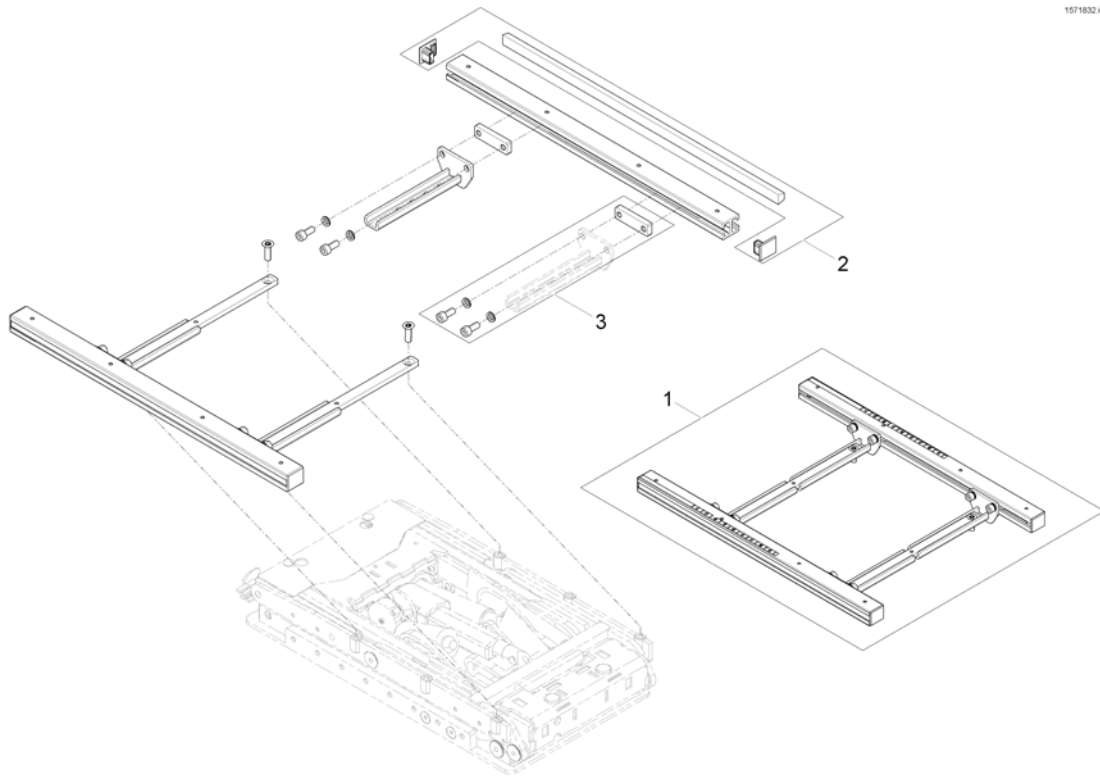

(Telescopic Seat Frame for Tilt 30° / Lifter)

1571832 no

1	SP1572993	(Seatframe, cpl., pre set up to SW 43cm)	1
2	SP1571810	(Sealing strap with plugs)	1
3	SP1571811	(Groove stone with mounting parts)	1