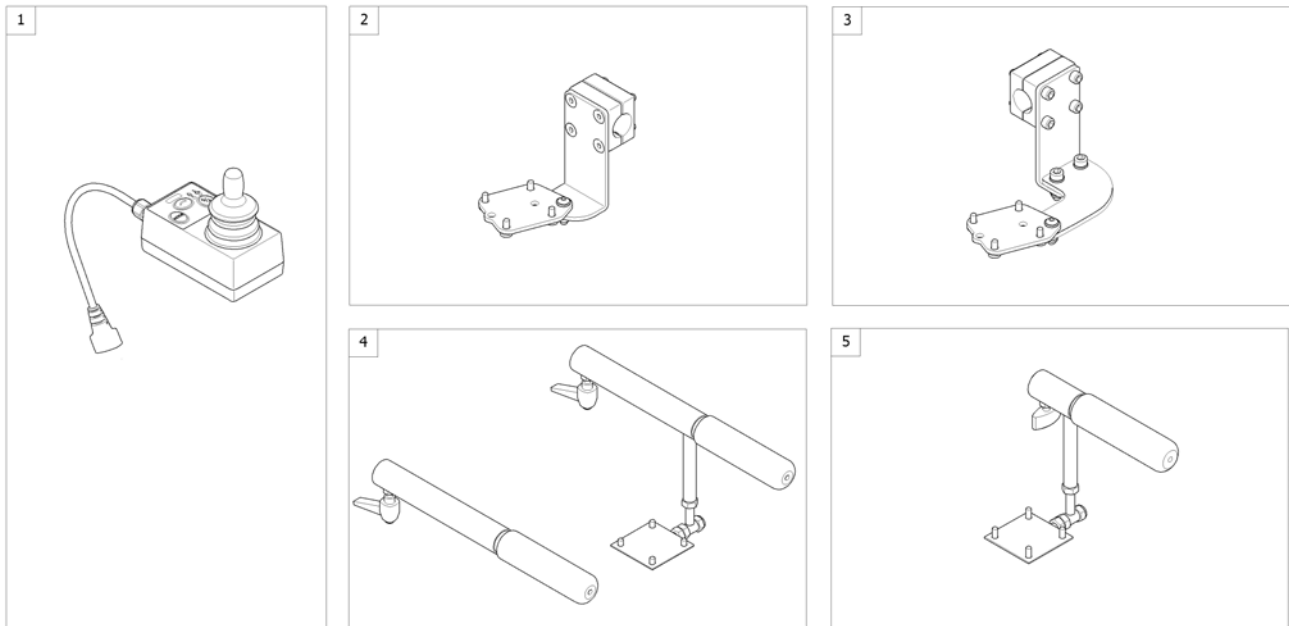

(Remote Dual Control with Brackets)

1560843 iso

1	SP1531736	(Remote Dual Control (incl. Y-cable)) [1594]	1
2	-	(Remote Bracket Dual Control for Standard-/Flex2-Seat) [1594+1207/1208]	1
3	-	(Remote Bracket Dual Control for Modulite Seat)	1
4	-	(Remote Bracket Dual Control long for Firm Seat) [1594+1207/1208]	1
5	-	(Remote Bracket Dual Control short for Firm Seat) [1594+1207/1208]	1