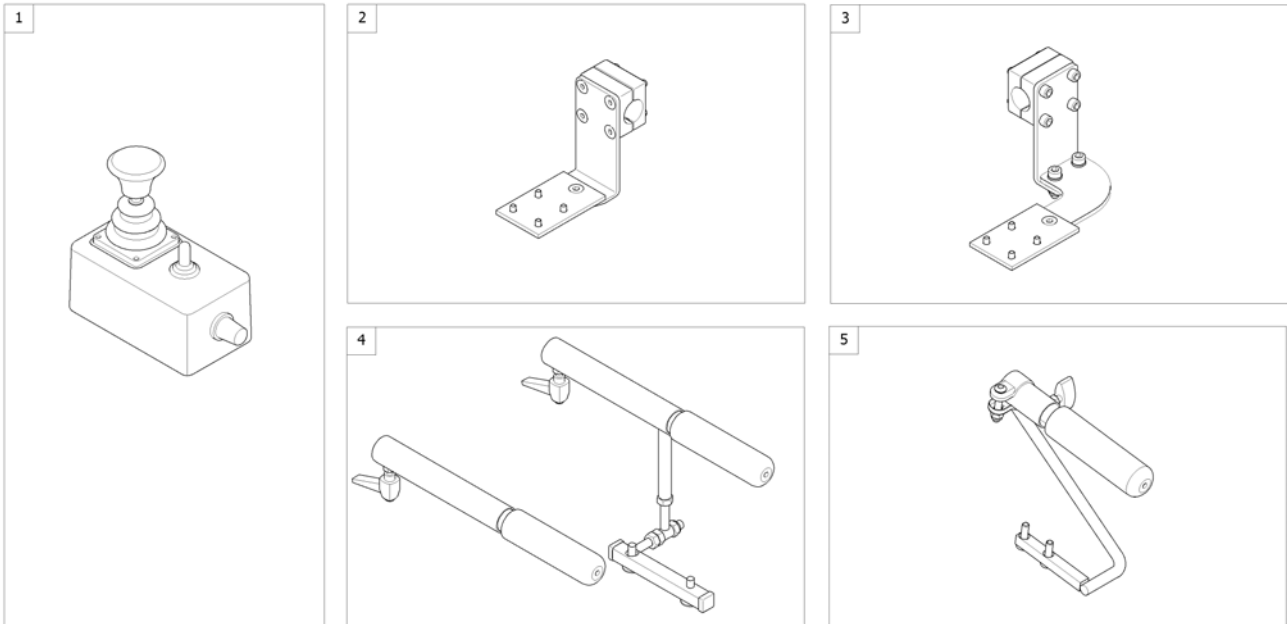

(Remote Dual Control with Brackets)

1561035.no

1	1444717	(Shark Dual Control, Switchable) [1891/1892]	1
2	-	(Remote Bracket Dual Control for Standard-/Flex2-/Max-Seat)	1
3	-	(Remote Bracket Dual Control for Modulite Seat)	1
4	-	(Remote Bracket Dual Control long for Firm-Seat)	1
5	-	(Remote Bracket Attendant short for Firm Seat)	1