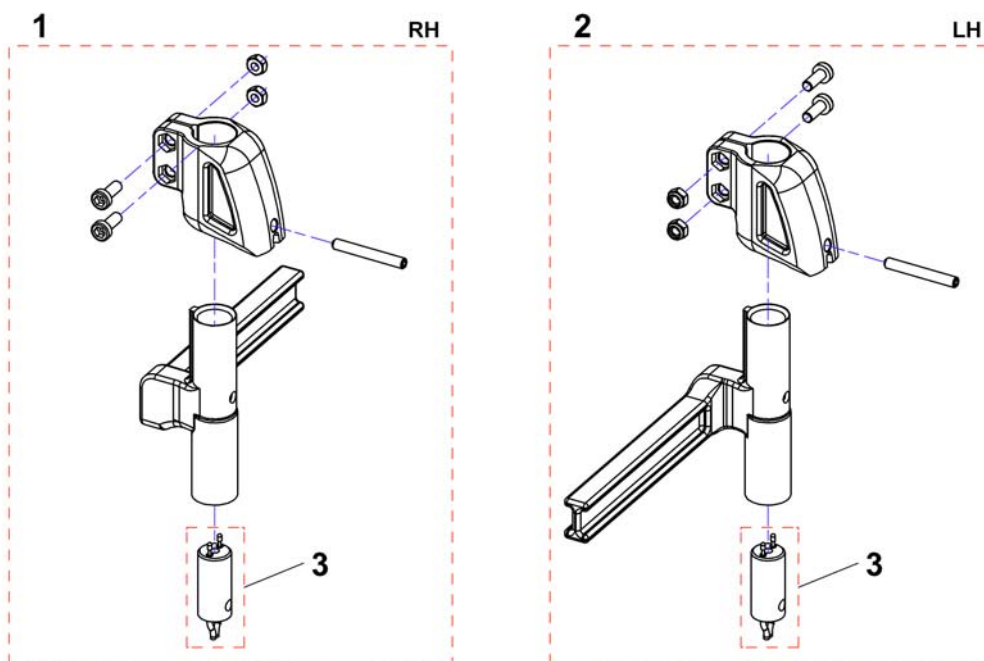

(Legrest Support, Vari series, Modulite-Seat)

1562379.dwg

1	SP1449732	BENSTØTTEHOLDER MAN HØ 5CM STORM3 TO TY 010705	1
1	SP1529949	BENSTHOLDER 5CM HØ TDX <i>for ACS</i>	1
1	SP1534878	(Footrest/Legrest receptacle, powered, RH, 5cm) <i>for R-Net without Lifter</i>	1
1	SP1537397	(Footrest/Legrest receptacle, powered, RH, 5cm) <i>for R-Net with Lifter</i>	1
2	SP1449733	BENSTØTTEHOLDER MA VE 5C STORM3 OG 4 TO TY 010705	1
2	SP1529951	BENSTHOLD EL 5CM VE TDX <i>for ACS</i>	1
2	SP1534879	(Footrest/Legrest receptacle, powered, LH, 5cm) <i>for R-Net without Lifter</i>	1
2	SP1537398	(Footrest/Legrest receptacle, powered, LH, 5cm) <i>for R-Net with Lifter</i>	1
3	SP1527775	(Power Supply Cable Legrest (650mm)) <i>for ACS</i>	1
3	SP1533694	(Power Supply Cable Legrest (850mm)) <i>for R-Net without Lifter</i>	1
3	1450232	KABEL EL BENST KORT STORM3 <i>for R-Net with Lifter</i>	1