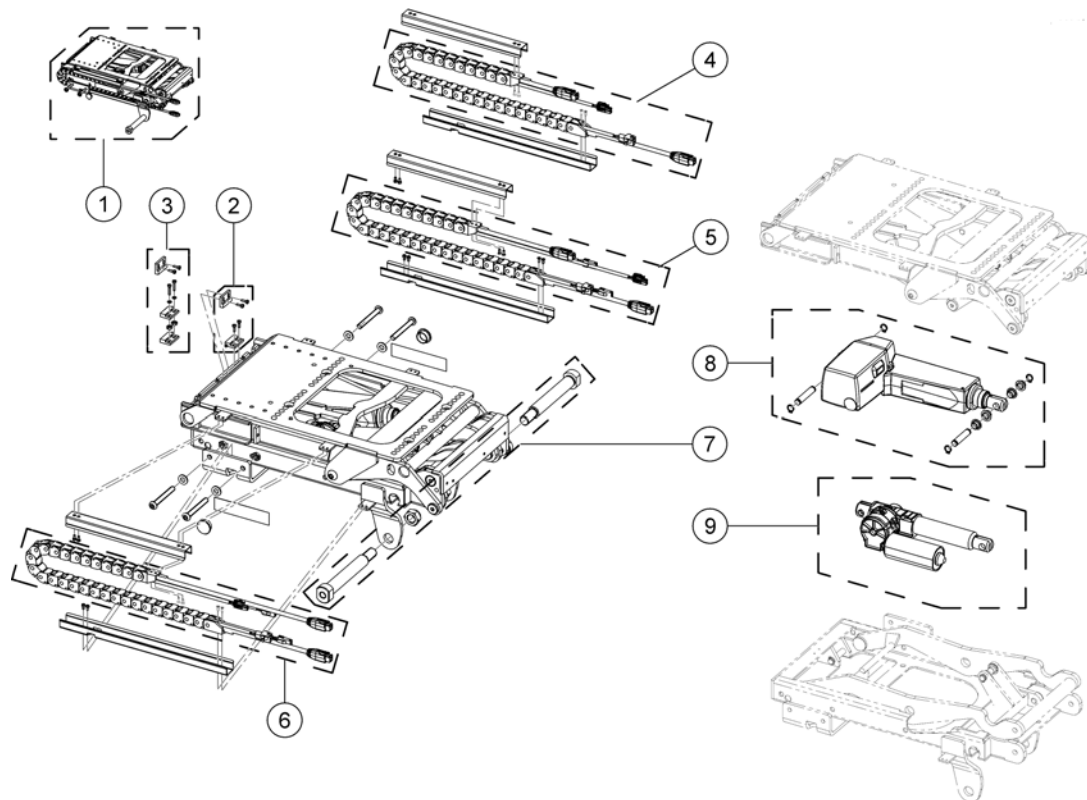

-	SP1533562	(Actuator extension cable, ACS2)	1
-	SP1536110	(Actuator extension cable, R-Net)	1
-	SP1571139	(Tilt actuator cable ACS2)	1
-	SP1571185	(Tilt actuator cable R-Net)	1
1	SP1531240	SETELØFT KPL BORA	1
1	SP1533981	(Lifter, R-Net)	1
2	SP1537899	(Speed reduction sensor, R-Net)	1
3	SP1537902	(Speed reduction sensor, ACS2)	1
4	SP1537396	(Energy chain for powered backrest and/or powered legrests, R-Net)	1
5	SP1534079	(Energy chain for lifter, ACS2)	1
6	SP1537475	(Energy chain for lifter, R-Net)	1
7	SP1529400	FESTEBOLTER SETELØFT BORA	1
8	SP1537887	(Lifter actuator, R-Net)	1
8	SP1533558	MOTOR SETELØFT BORA	1
9	SP1537888	(Tilt actuator, R-Net)	1
9	SP1533557	MOTOR TILT BORA	1