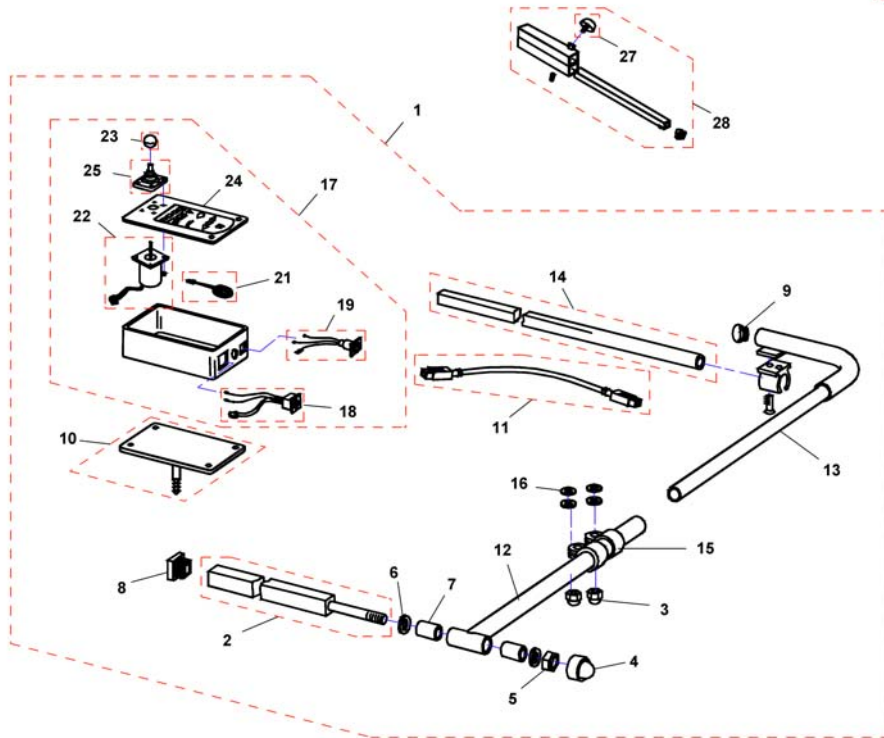

F383057.dwg

-	Q99081	(User Manual Table- & Middle Control REM41-S German)	1
1	SP1530588	DX-REM41 MED SENTERFESTE TDX	1
1	SP1530589	(CENTRAL STEERING CPL.; SWING-AWAY LH, REM41-D)	1
2	Z177024.00	FESTE F MITTSTYRNING,	1
3	F60208	(Cap nut DIN1587-M08 zc)	1
4	L01037	(Sks Nut Cap M12)	1
5	F20106	MUTTER SEKSKANT SELVLÅSENDE G40	1
6	G00104	SKIVE 13X24X2,5 G40	1
7	Z17032A	(Bush Rd. 19 X 3.5 X 25)	1
8	L01055	ENDESTYKKE FESTEBR.	1
9	L01008	(Tube End Plug SI 22)	1
10	Z183216.P40	FESTE F MANBOX MITTST,	1
11	1559862	(Bus cable ACS, 1700mm)	1
12	Z183089.00	BREDD JUST ARM MITTST,	1
13	Z183086.00	ÄNDRÖR HÖ, STORM	1
13	Z183092.00	ÄNDRÖR VÄ, STORM	1
14	H281005A.00	(MIRROR SUPPORT RAIL; CHROME PLATED)	1
15	5006720	KLEMME 22MM TDX	1
16	G00106	SKIVE M8 DRIVHJUL MIRAGE	1
17	SP1527930	BORDSTYRING DX-REM41-D DOLPHIN MASTER	1
18	P41108	KONTAKT BUS KABEL DX-REM41	1
19	P41106	(CHARGER SOCKET)	1
21	P30493	(HORN)	1
22	GSM55120	(ACS-remote WITH 180MM CABLE)	1
23	L36999	(KNOB FOR remote 32 MM, HOLE 5.8 MM)	1
24	P30907	MANØVERBOKS FOLIE DX-REM34	1
25	Z183001A	JOYSTICK GUMMI ACS	1
26	Z183289	SENTERSTYRT STØTTE RØR KPL	1
27	L31001	VINGSKRUV M 6X10 GARANT G24 S	1
28	Z183289	SENTERSTYRT STØTTE RØR KPL	1