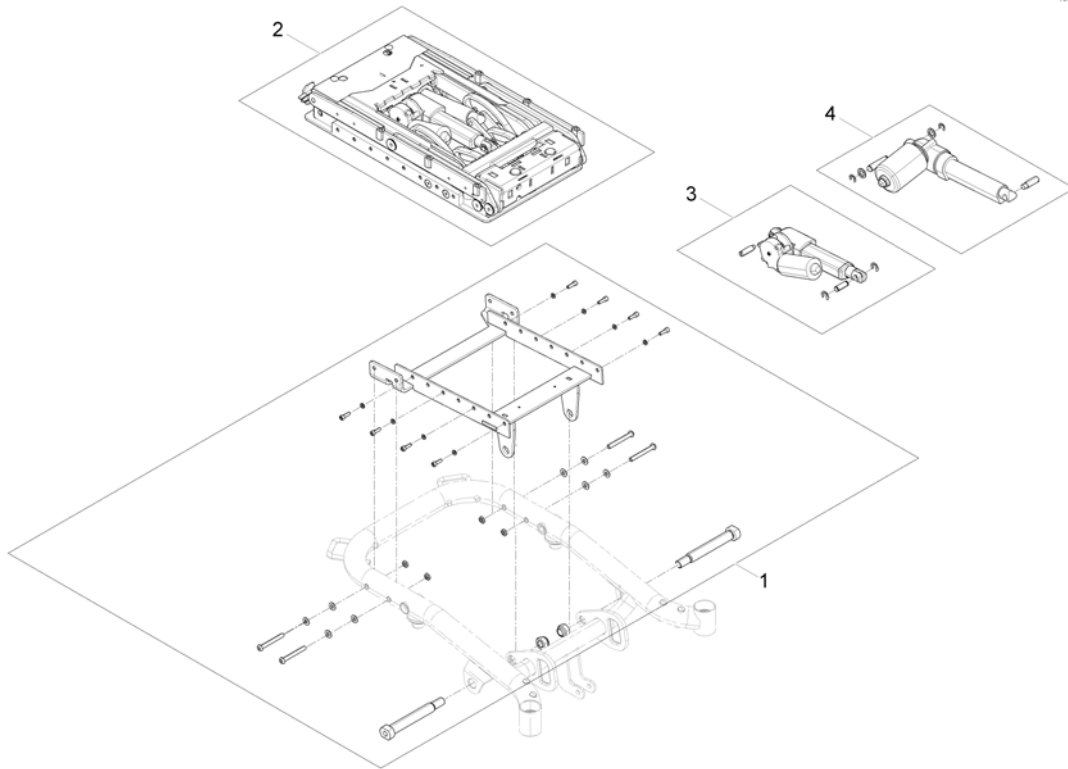

(Lifter)

157000 no

1	SP1568399	(Tilt bracket)	1
2	SP1558715	(Lifter- / Tilt unit)	1
3	SP1571822	(Tilt actuator)	1
4	SP1571823	(Lifter actuator)	1