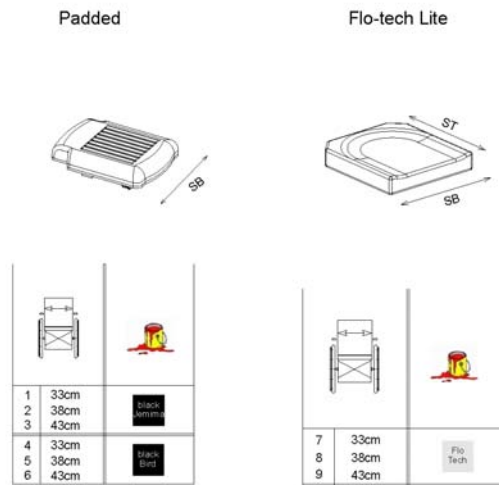

# (RUIK-Seat Frame)

1 1468339

(RUIK-Seat Frame)

1

1511708/00

1	SP1497477	(Padded Seat SW 33, Black Jemima) [1411+0373+0286]	1
2	SP1497478	(Padded Seat SW 38, Black Jemima) [1411+0371+0286]	1
3	SP1497479	(Padded Seat SW 43, Black Jemima) [1411+0347+0286]	1
4	SP1497480	(Padded Seat SW 33, Black Bird) [1411+0373+0274]	1
5	SP1497481	(Padded Seat SW 38, Black Bird) [1411+0371+0274]	1
6	SP1497482	(Padded Seat SW 43, Black Bird) [1411+0347+0274]	1
7	SP1497500	(Seat cushion Flo Tech Lite SW 33cm) [1467]	1
8	SP1497501	(Seat cushion Flo Tech Lite SW 38cm) [1468]	1
9	SP1497539	(Seat cushion Flo Tech Lite SW 43cm) [1469]	1