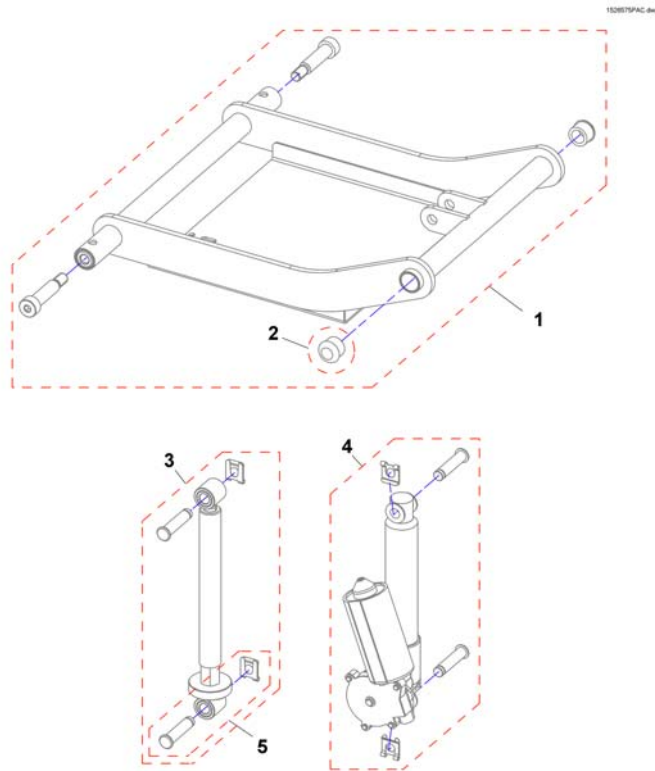

1	SP1526574	SETERAMMEADAPTER BORA		1
2	L01008	(Tube End Plug SI 22)		1
3	SP1526576	(Manual Adjustment, cpl.)		1
4	SP1526575	TILTMOTOR BORA	→ 30.09.2012	1
4	SP1560749	(Tilt actuator ACS, cpl.)	01.10.2012 →	1
4	SP1528265	(Tilt actuator Shark, cpl.)	→ 30.09.2012	1
4	SP1560774	(Tilt actuator Shark, cpl.)	01.10.2012 →	1
4	SP1527175	(Tilt actuator VR2 / R-Net, cpl.)	→ 30.09.2012	1
4	SP1560775	(Tilt actuator VR2 / R-Net, cpl.)	01.10.2012 →	1
5	SP1528345	(Mounting-Kit for actuators)		1