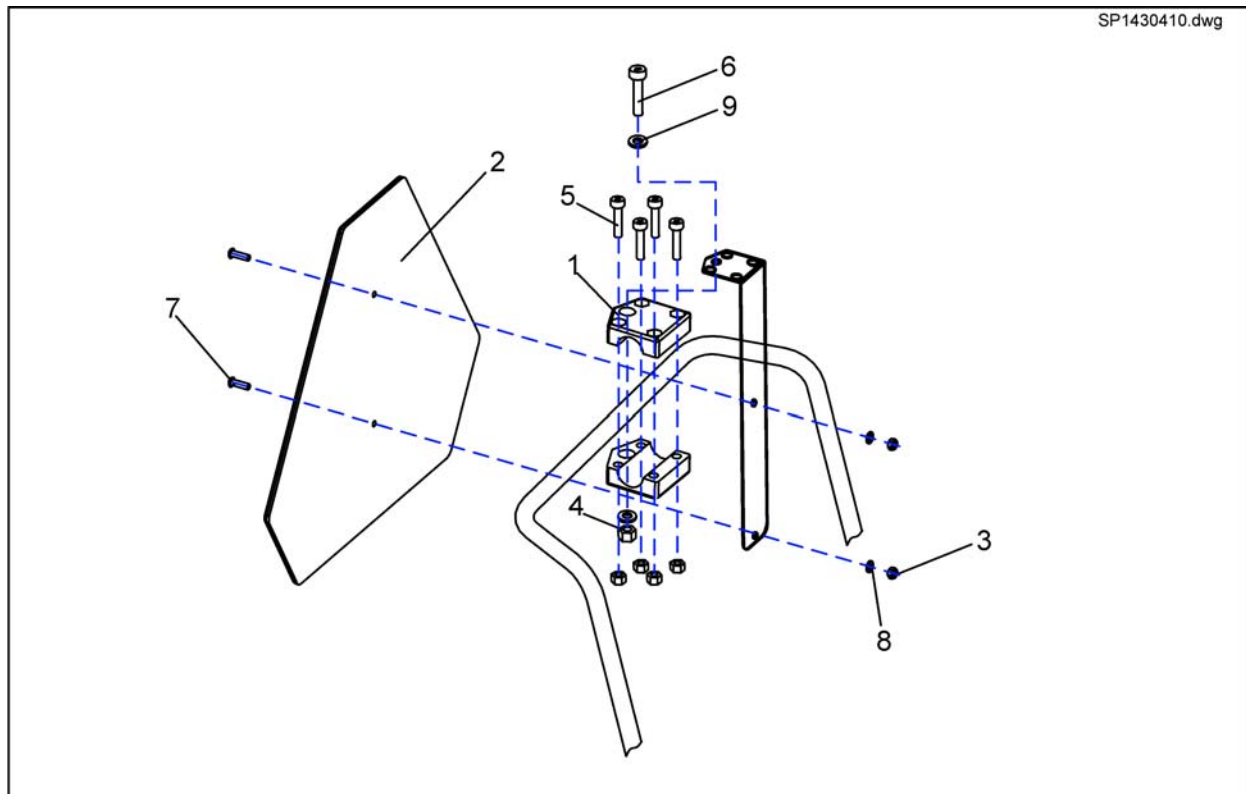

If retrofitting light, or for chairs befor CW. 06/2010, fenders are needed.

---

1	SP1531503	BAKLYS VE BORA	1
2	SP1531502	BAKLYS LED HØ BORA	1
3	SP1531276	LYS FORAN LED VE BORA	1
4	SP1531650	LYS FORAN HØ BORA	1