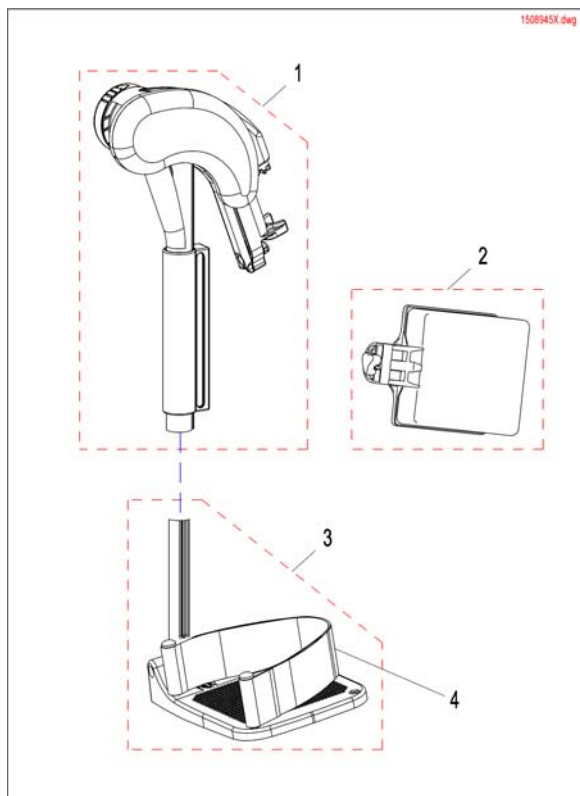

(Hanger manually height adjustable)

1	1513006	BENST OVERDEL VREG HØ M/ KNEPUTE ALU 10 2008	1
1	1513007	BENST OVERDEL VREG VE M/ KNEPUTE ALU 10 2008	1
2	1516314	LEGGSTØTTE 19.16,5X17X8 TR26 KPL	1
2	1518532	LEGGSTØTTE KPL 19" FOCUS,SPIREA	1
3	SP1442853	BEMSTØTTE NEDRE VINKELJ DRAGON HØ	1
3	SP1442854	BEMSTØTTE NEDRE VINKELJ DRAGON	1
4	1430402	HÆLBÅNDSATS BORA	1