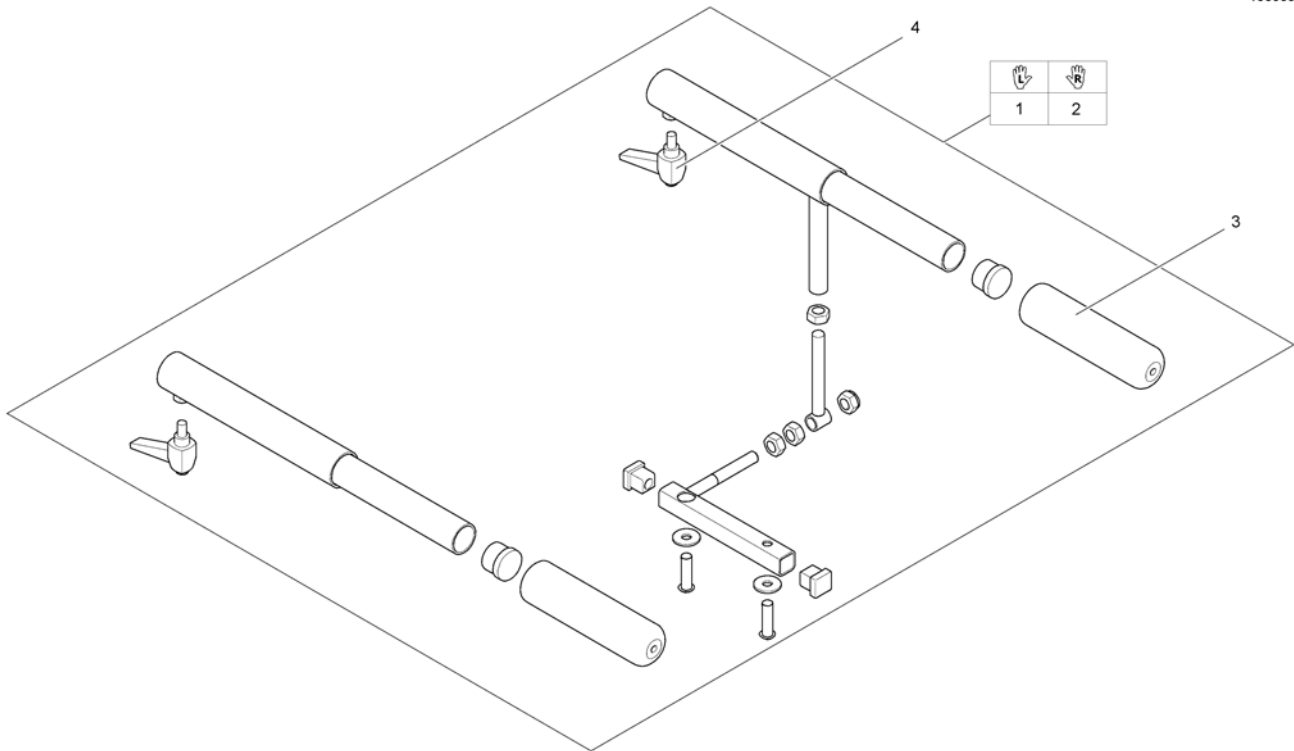

(Remote Bracket Dual Control long for Firm-Seat)

1560884.iso

1	SP1511703	(Assembly Kit Dual Control, ACS & Shark, LH (Firm-Seat))	1
2	SP1511704	(Assembly Kit Dual Control, ACS & Shark, RH (Firm-Seat))	1
3	1435421	HÅNDTAK Ø22	1
4	SPL32903	(LOCKING SCREW M6X2 (X2))	1