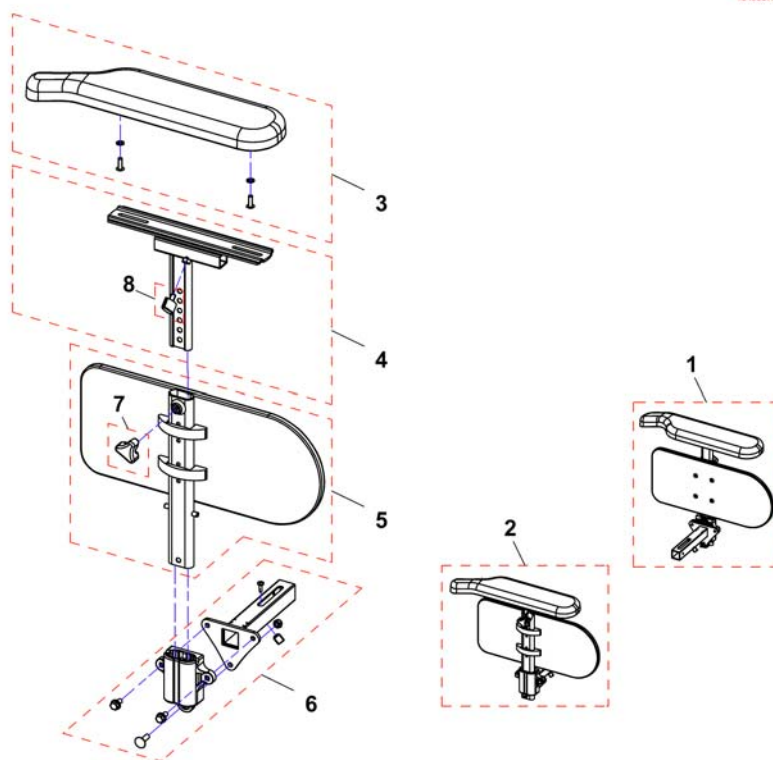

(Armrest long)

1549087X.dwg

1	SP1549088	ARMLEN LANGT VE BORA	1
2	SP1549087	ARMLEN LANGT HØ BORA	1
3	SP1528846	ARMLENSPOLSTER VE LANG STORM TDX BORA	1
3	SP1528845	ARMLENSPOLSTER HØ LANG STORM4 TDX BORA	1
4	SP1433317	(T-Arm, LH)	1
4	SP1433316	(T-Arm, RH)	1
5	1415521	SIDESTØTTE(KLESBESK.)VE >010507 KPL	1
5	1415520	SIDESTØTTE (KLESBESK.)HØ >010507 KPL	1
6	SP1528816	ARMLINFESTE BORA	1
7	1434623	LÅSERATT 75MM STORM4	1
8	L31001	VINGSKRUV M 6X10 GARANT G24 S	1