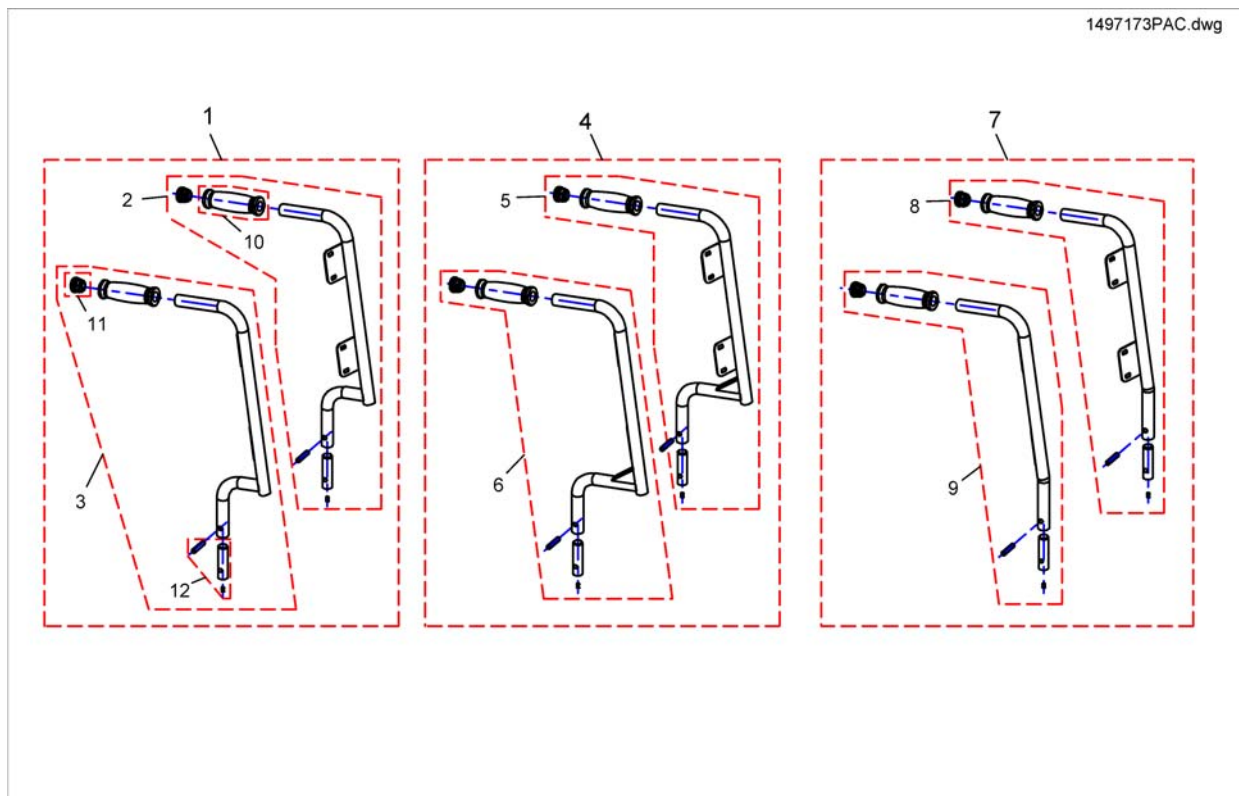

(Backposts for Padded Back, manual)

1	SP1497174	(Backposts LH/RH, SD 35/38cm)	1
2	SP1528347	(Backpost LH SD 35/38 cm)	1
3	SP1528348	RYGGRØR MED FESTER HØ BORA	1
4	SP1497173	(Backposts LH/RH, SD 30/33cm)	1
5	SP1528349	RYGGRØR MED FESTER VE BORA	1
6	SP1528350	RYGGRØR MED FESTER HØ BORA	1
7	SP1497175	(Backposts LH/RH, SD 44/48cm)	1
8	SP1528351	RYGGRØR MED FESTER HØ BORA	1
9	SP1528352	RYGGRØR MED FESTER VE BORA	1
10	1435421	HÅNDTAK Ø22	1
11	5816421	(Plug for Ø22 Tube)	1
12	SP1528353	(Mounting-Kit)	1