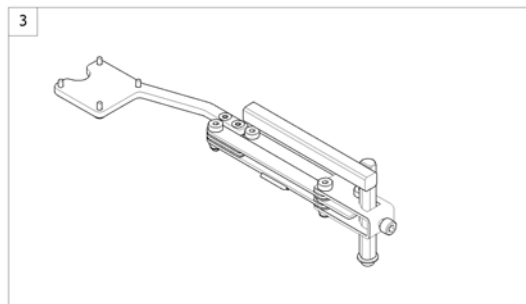

(Remote REM 34 with Brackets)

1560846 iso

1	SP1440677	(Remote REM 34) [1611]	1
2	-	(Remote Bracket Standard) [1611+1207/1208]	1
3	-	(Remote Bracket Swing away & height adjust.) [1611+1707/1708]	1