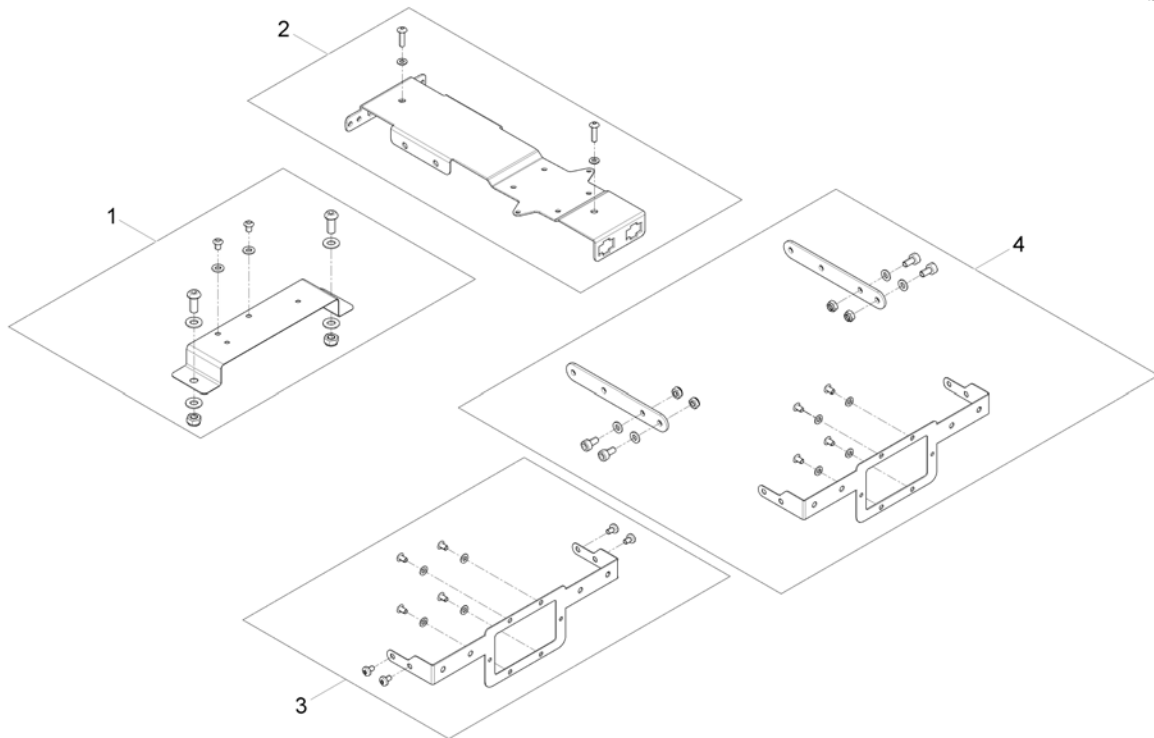

---

1	SP1536677	(Holder Seat-/Lightmodule (ISM))	1
2	SP1536740	(Holder Powermodule)	1

1	SP1528232	FESTE FAST OG STD SETE BORA	1
2	SP1569979	(Multi support bracket)	1
3	SP1569959	(ISM bracket)	1
4	SP1571925	(Support bracket ISM-Module lifter)	1