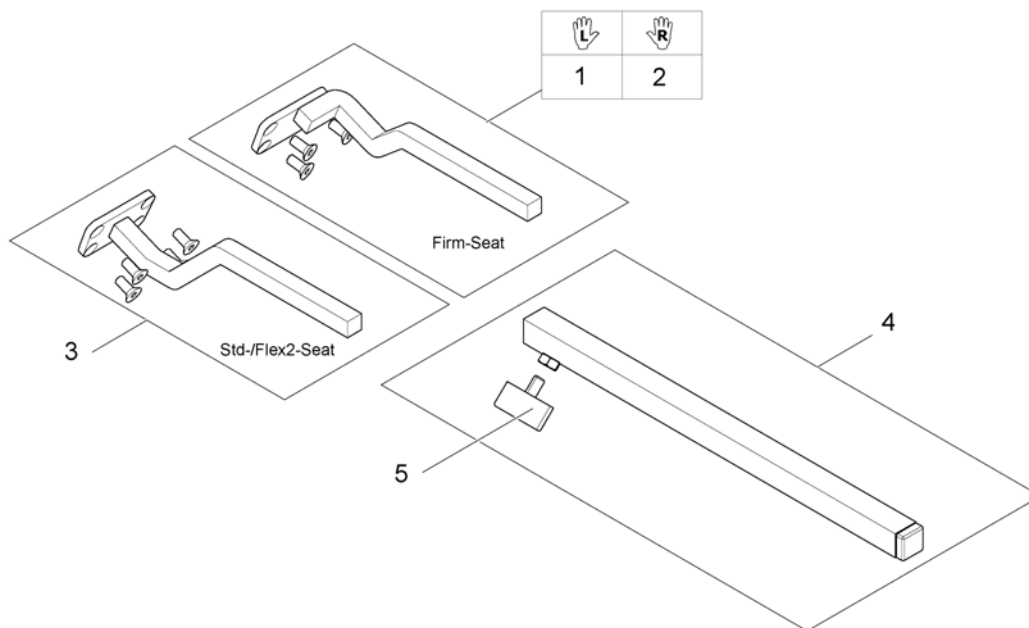

(Remote Bracket Standard)

1560842.iso

1	SP1518450	HOLDER FOR REMG90 STORM4	1
2	SP1518449	STYREBOKSHOLDER G90 BORA STORM4 TDX	1
3	SP1504822	(Remote Support Standard)	1
4	SPS183040	STYREBOKSHOLDER STD KPL STORM3 G40	1
5	L31001	VINGSKRUV M 6X10 GARANT G24 S	1