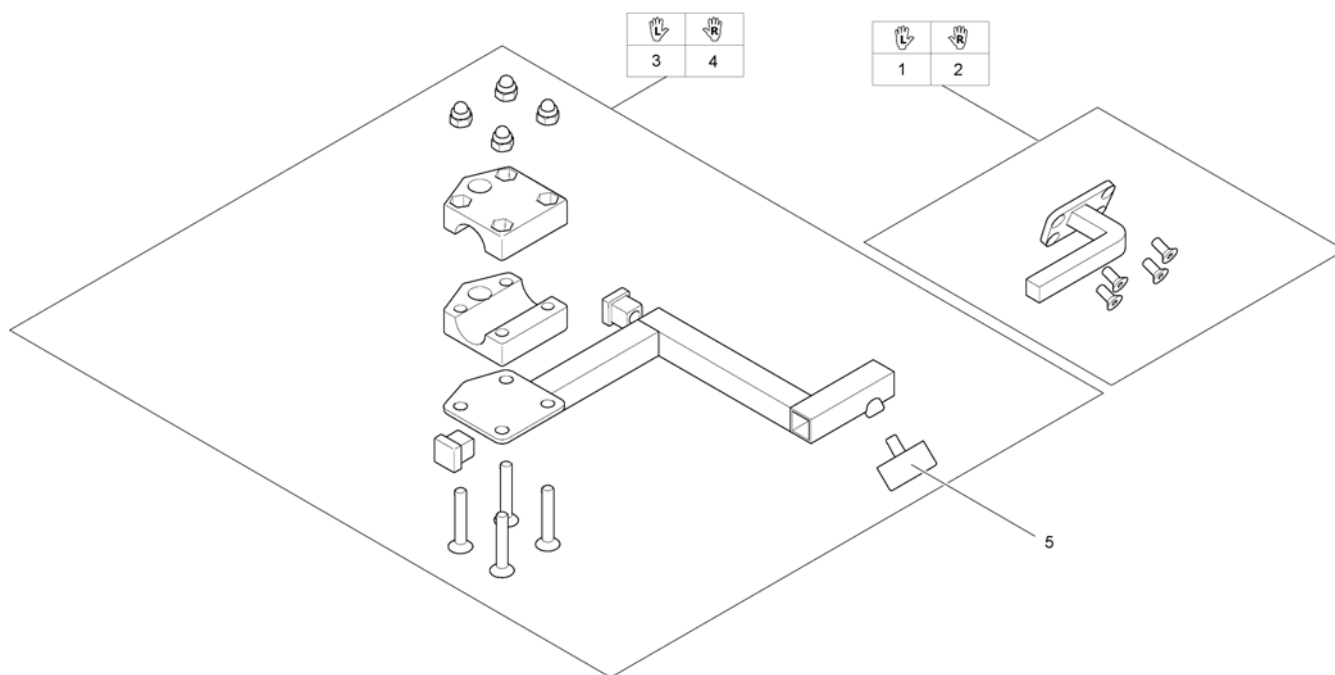

# (Remote Bracket Attendant for Standard-/Flex2-/Max-Seat)

1560853.iso

1	SP1509435	(Remote Support attendant control G90A, LH)	1
2	SP1509439	(Remote Support attendant control G90A, RH)	1
3	SP1422937	(Bracket for attendant control LH)	1
4	SP1422936	(Bracket for attendant control RH)	1
5	L31001	VINGSKRUV M 6X10 GARANT G24 S	1