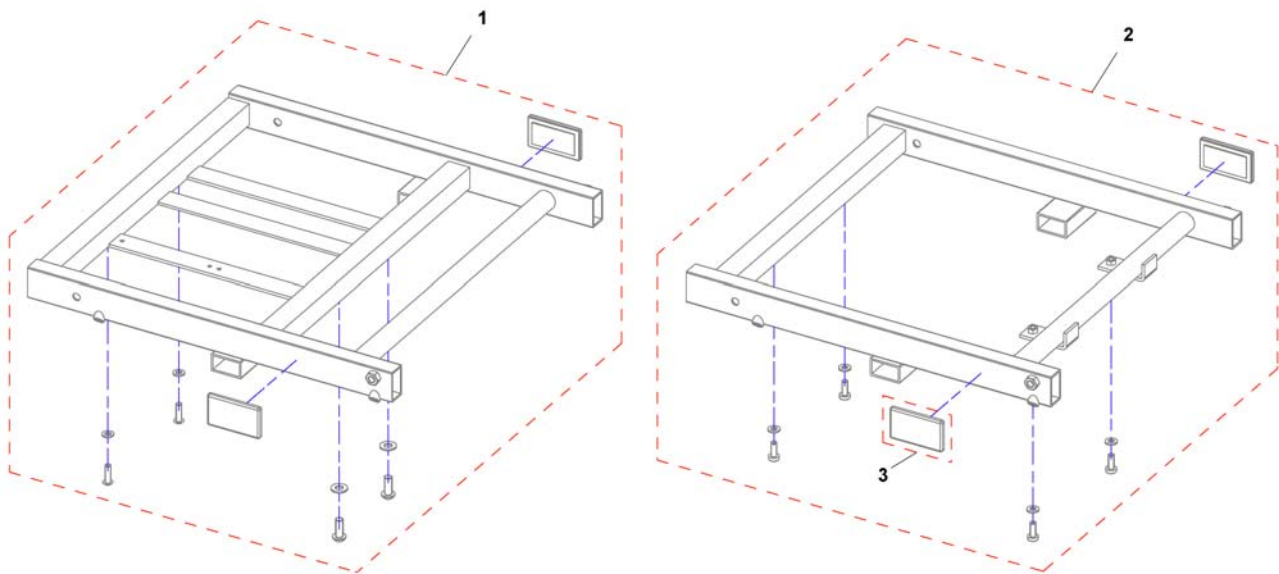

1	SP1531247	(Seat frame SW 33 with Lifter)	1
1	SP1531260	(Seat frame SW 38 with Lifter)	1
1	SP1531261	(Seat frame SW 43 with Lifter)	1
2	SP1527077	(Seat frame SW 33 without Lifter)	1
2	SP1527078	(Seat frame SW 38 without Lifter)	1
2	SP1527087	(Seat frame SW 43 without Lifter)	1
3	P31298	REFLKES STORM	1