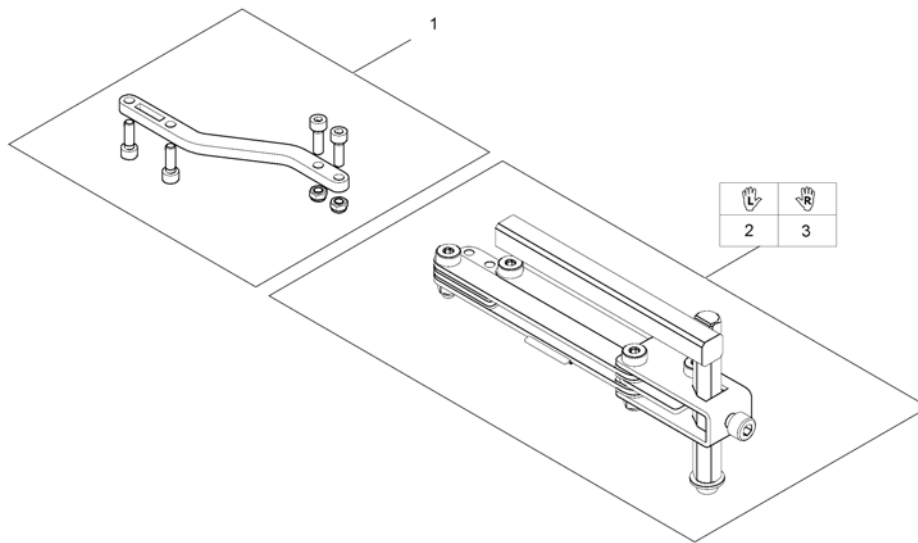

(Remote Bracket Swing away & height adjust.)

1559852.iso

1	SP1498222	FESTE FOR STYREBOKST TIL SWING AWAY	1
2	SP1496249	SWING AWAY VE NY MOD2008 KPL	1
3	SP1496248	SWING AWAY HØ NY MOD2008 KPL	1