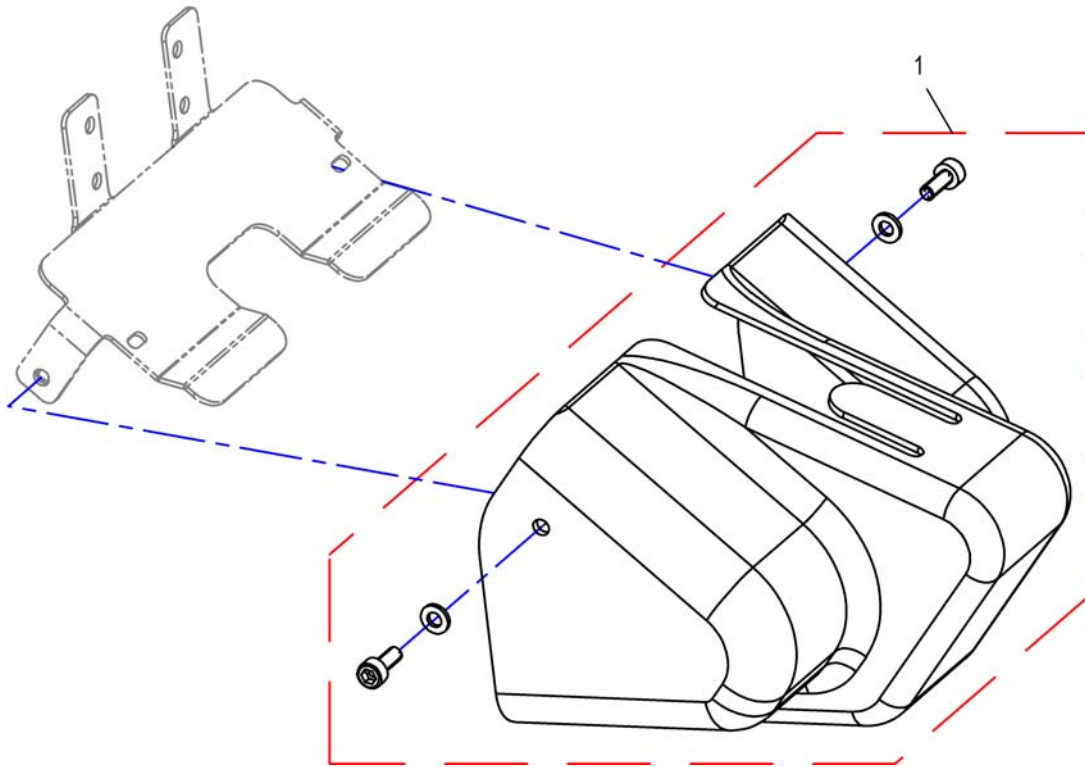

1 SP1530596

(Cover Lifter)

1