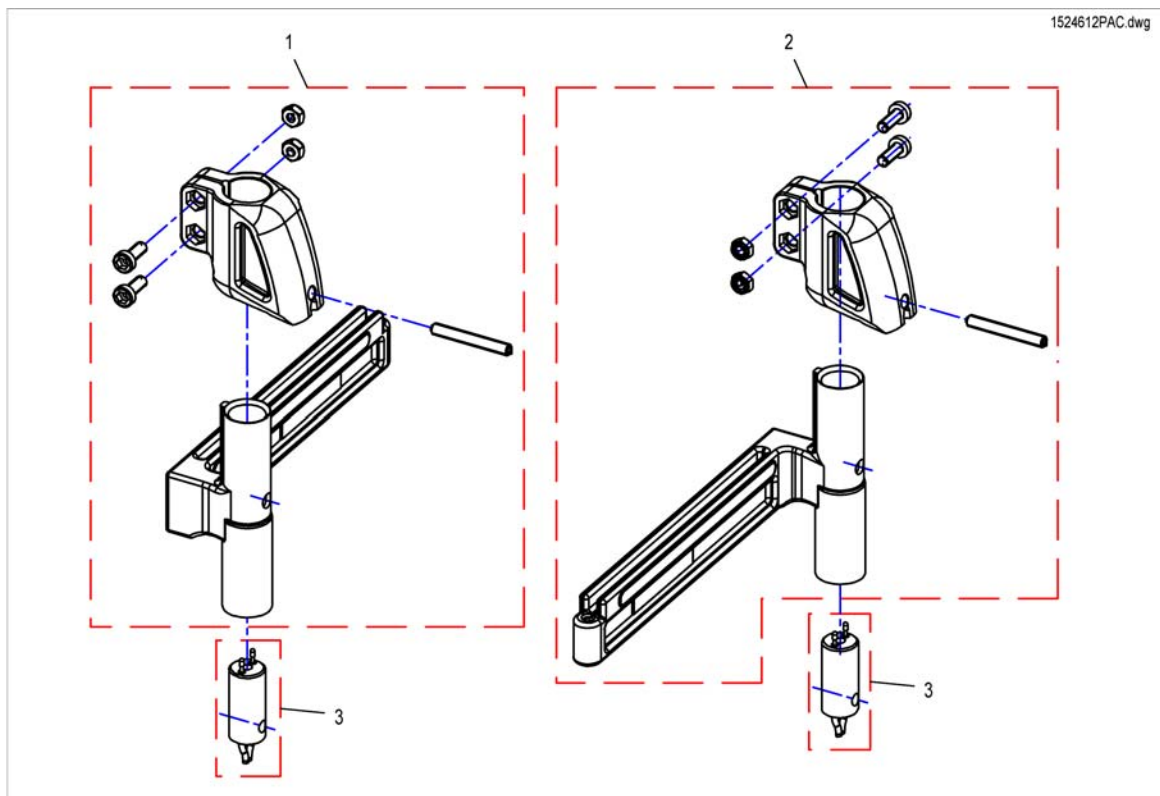

(Legrest Support, Vari series, Flex2-/Max-Seat)

1	SP1526910	FESTE BENST MAN BORA <i>Flex2 & MAX</i>	1
1	SP1524612	HOLDER BENST EL ADE HØ BORA <i>for ACS, Flex2</i>	1
1	SP1555995	(Footrest/Legrest receptacle, powered, RH, 5cm) <i>for ACS, MAX</i>	1
1	SP1534880	(Footrest/Legrest receptacle, powered, RH, 5cm) <i>for R-Net, Flex2 & MAX without Lifter</i>	1
1	SP1537399	(Footrest/Legrest receptacle, powered, RH, 5cm) <i>for R-Net, Flex2 & MAX with Lifter</i>	1
2	SP1526909	FESTE BENST MAN BORA <i>Flex2 & MAX</i>	1
2	SP1524613	HOLDER BENST EL ADE VE BORA <i>for ACS, Flex2</i>	1
2	SP1555996	(Footrest/Legrest receptacle, powered, LH, 5cm) <i>for ACS, MAX</i>	1
2	SP1534881	(Footrest/Legrest receptacle, powered, LH, 5cm) <i>for R-Net, Flex2 & MAX without Lifter</i>	1
2	SP1537400	(Footrest/Legrest receptacle, powered, LH, 5cm) <i>for R-Net, Flex2 & MAX with Lifter</i>	1
3	SP1527775	(Power Supply Cable Legrest (650mm)) <i>for ACS, Flex2 RH</i>	1
3	SP1530795	KABEL I HOLDER F BENST STORM4 BORA TDX <i>for ACS, Max-Seat RH & LH / Flex2 LH</i>	1
3	SP1533694	(Power Supply Cable Legrest (850mm)) <i>for R-Net without Lifter, RH & LH</i>	1
3	1450232	KABEL EL BENST KORT STORM3 <i>for R-Net with Lifter, RH & LH</i>	1