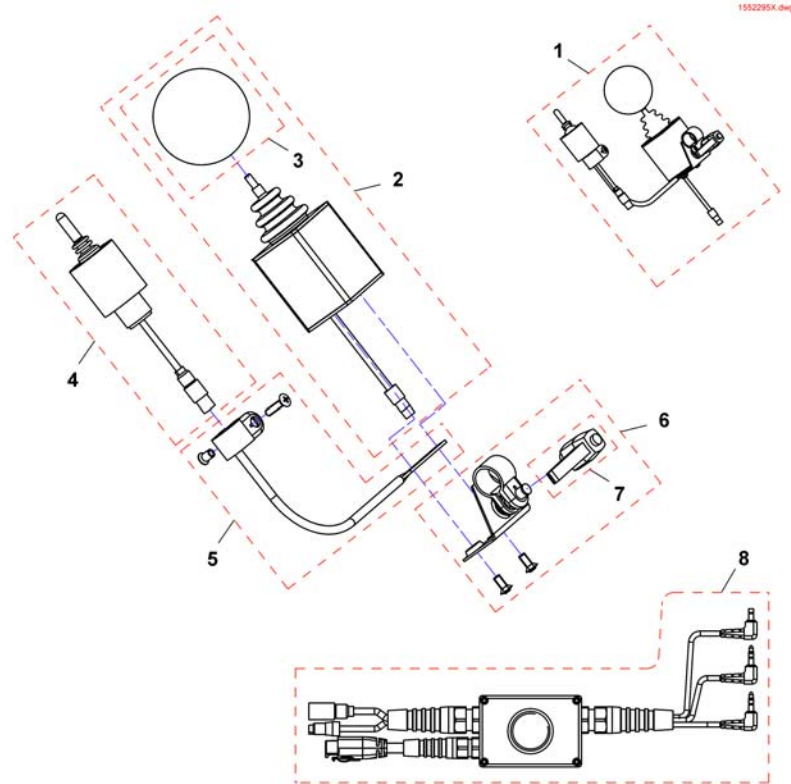

1	1448705	$HAKESTYRING KPL MONT EKSTRA JOYSTICK	1
1	1421770	(Chin control G80/G90, cpl.)	1
1	SP1544255	(Chin control G91, cpl.)	1
2	Z183282	(Joystick, kmpl.)	1
3	Z183265	BRUK GJS26826 DYNAMICS	1
4	1442943	(Switchjoystick REM24, kmpl.)	1
4	Z183283	(Switchjoystick G80/G90, cpl.)	1
4	SP1544250	(Switchjoystick G91, kmpl.)	1
5	SP1552294	(Switchjoystick bracket)	1
6	SP1552295	(Joystick clamp)	1
7	L32901	SPAK M8 STORM4	1
8	SP1442944	(Harness REM24)	1
8	Z183275	(Harness G80/G90)	1
8	SP1541715	(Harness G91)	1