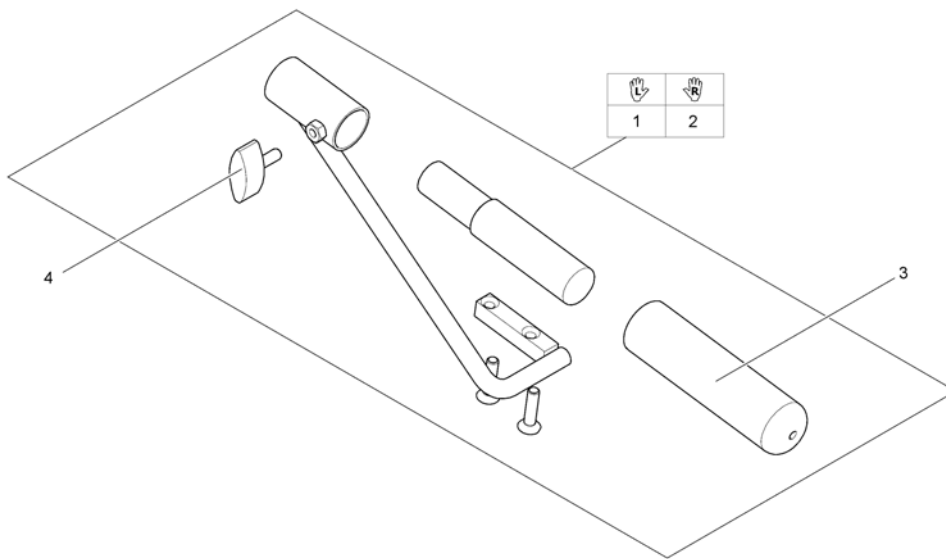

(Remote Bracket Attendant short for Firm Seat)

1559853.iso

1	SP1544050	(Remote Bracket Attendant short for Firm Seat LH)	1
2	SP1544049	(Remote Bracket Attendant short for Firm Seat RH)	1
3	1435421	HÅNDTAK Ø22	1
4	L10024	SKRUE M6X16	1