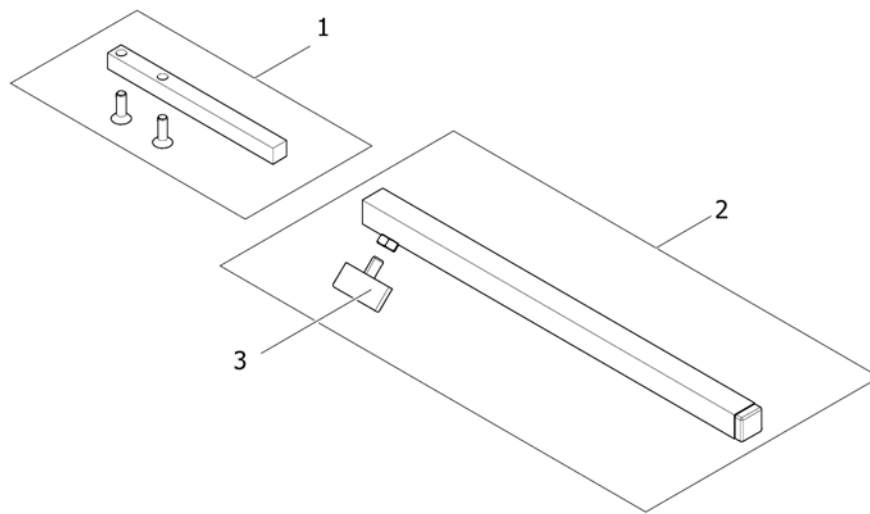

1	SP1436542	HOLDER DX-REM 24 SD RETT STORM SPORT/3 OPPFL.ARML	1
2	SPS183040	STYREBOKSHOLDER STD KPL STORM3 G40	1
3	L31001	VINGSKRUV M 6X10 GARANT G24 S	1