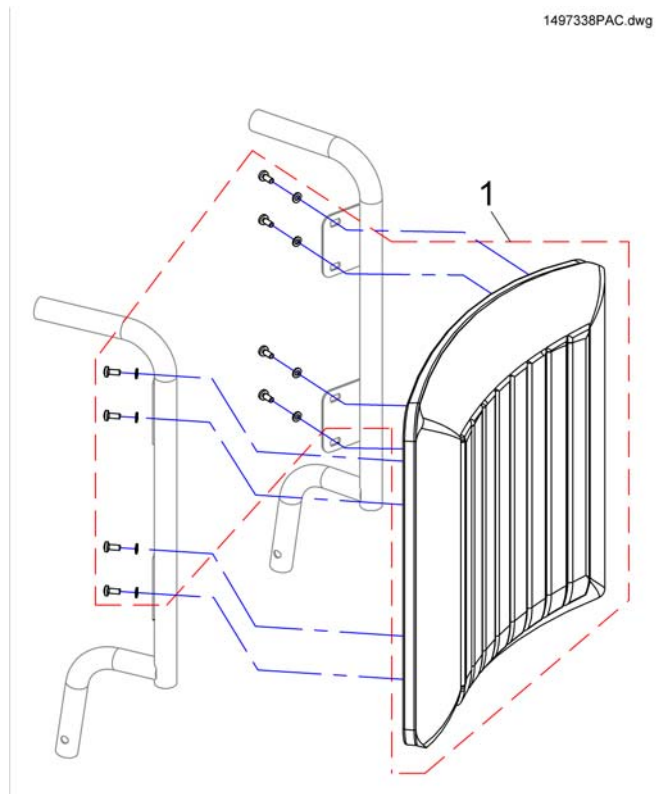

Invacare® Bora | Rygg
(Padded Back)

1	SP1497333	(Padded Back SW33 / H43, black Jemima)	1
1	SP1497335	(Padded Back SW38 / H43, black Jemima)	1
1	SP1497336	(Padded Back SW38 / H57, black Jemima)	1
1	SP1497337	(Padded Back SW43 / H43, black Jemima)	1
1	SP1497338	(Padded Back SW43 / H57, black Jemima)	1
1	SP1497339	(Padded Back SW33 / H43, black bird)	1
1	SP1497350	(Padded Back SW38 / H43, black bird)	1
1	SP1497351	(Padded Back SW38 / H57, black bird)	1
1	SP1497352	(Padded Back SW43 / H43, black bird)	1
1	SP1497362	(Padded Back SW43 / H57, black bird)	1