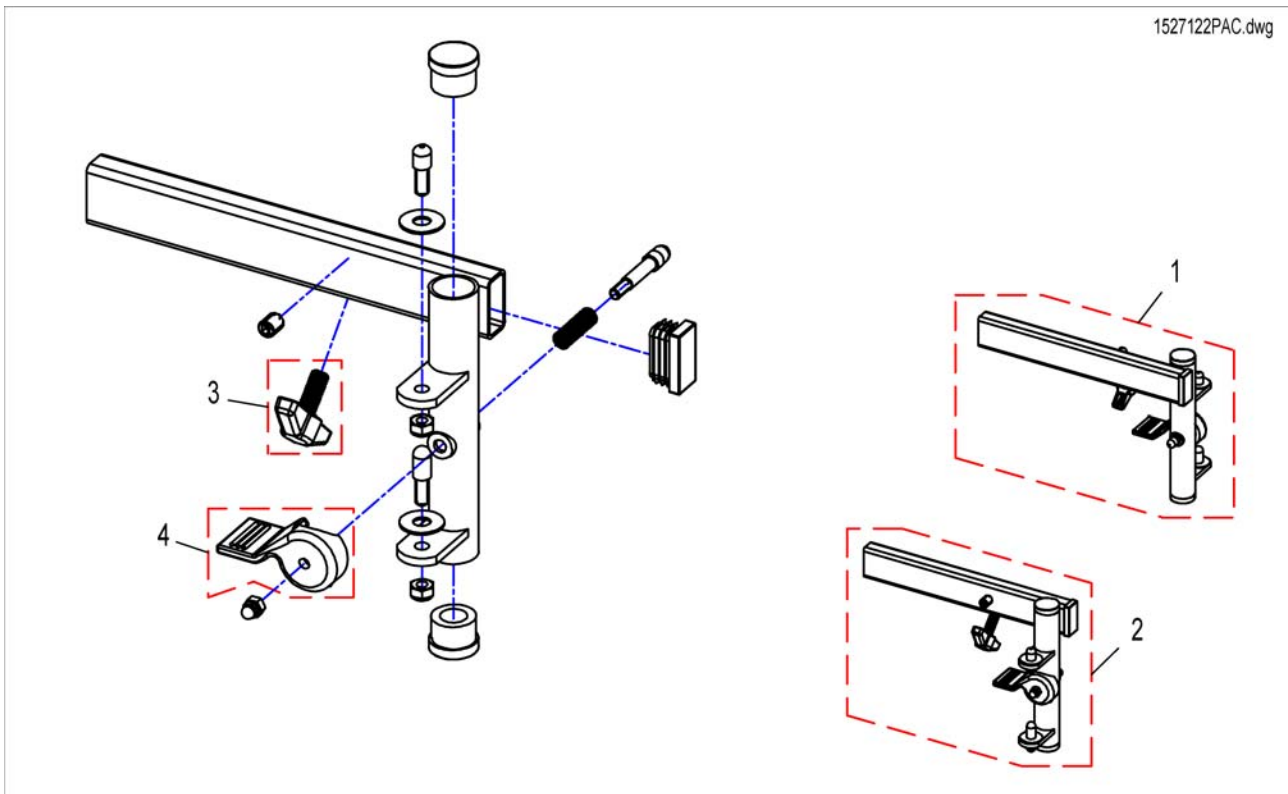

(Legrest Support, angle adj., Firm-Seat)

1527122PAC.dwg

1	SP1527124	(Legrest support for 80° Legrest LH)	1
2	SP1527122	(Legrest Support for 80° Legrest RH)	1
3	256099	(Wing Screw M8 X 20 639)	1
4	5006757	UTLØSERHENDEL VENSTRE	1
4	5006756	UTLØSERHENDEL BENST HØYRE	1