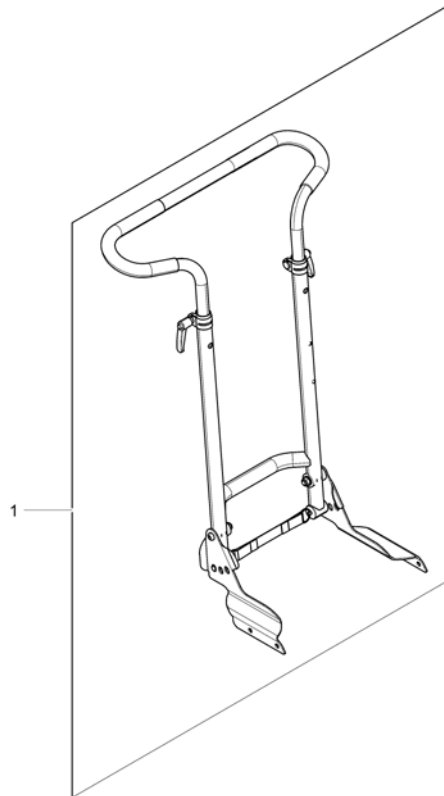

(Push handle for Leckey Seat (UK only))

1544884Xiso

1 SP1544884

(Push handle Leckey seat (UK only))

1