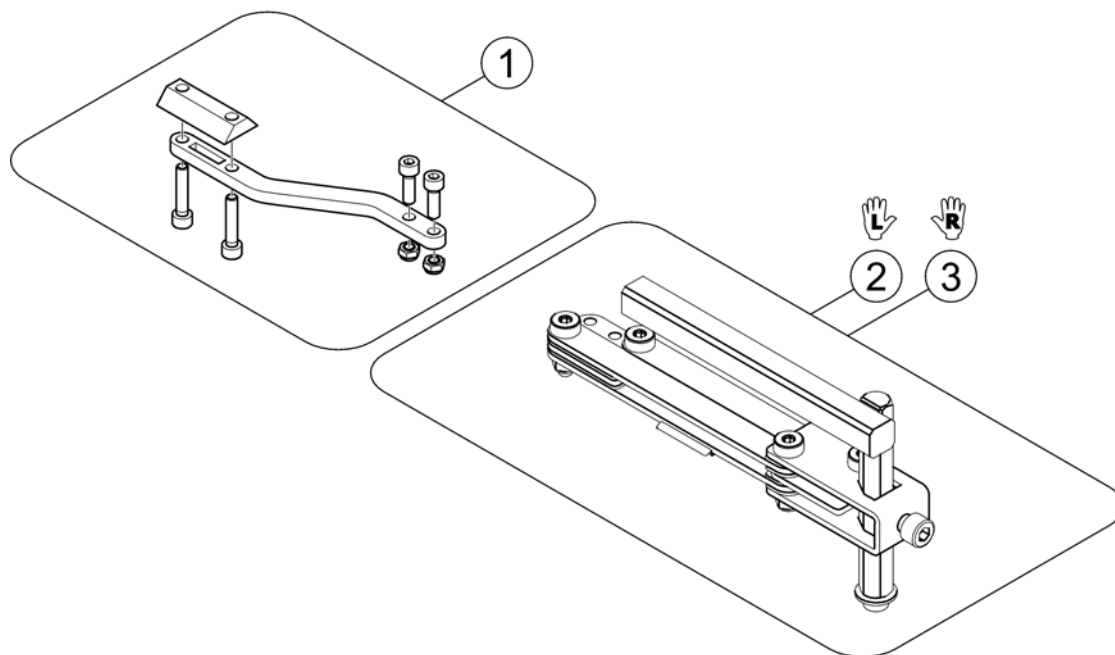

(Remote Bracket Swing away & height adjust.)

1559857.iso

1	SP1536180	HOLDER STYREBOKS SHARK/REM A/REM B	1
2	SP1496249	SWING AWAY VE NY MOD2008 KPL	1
3	SP1496248	SWING AWAY HØ NY MOD2008 KPL	1