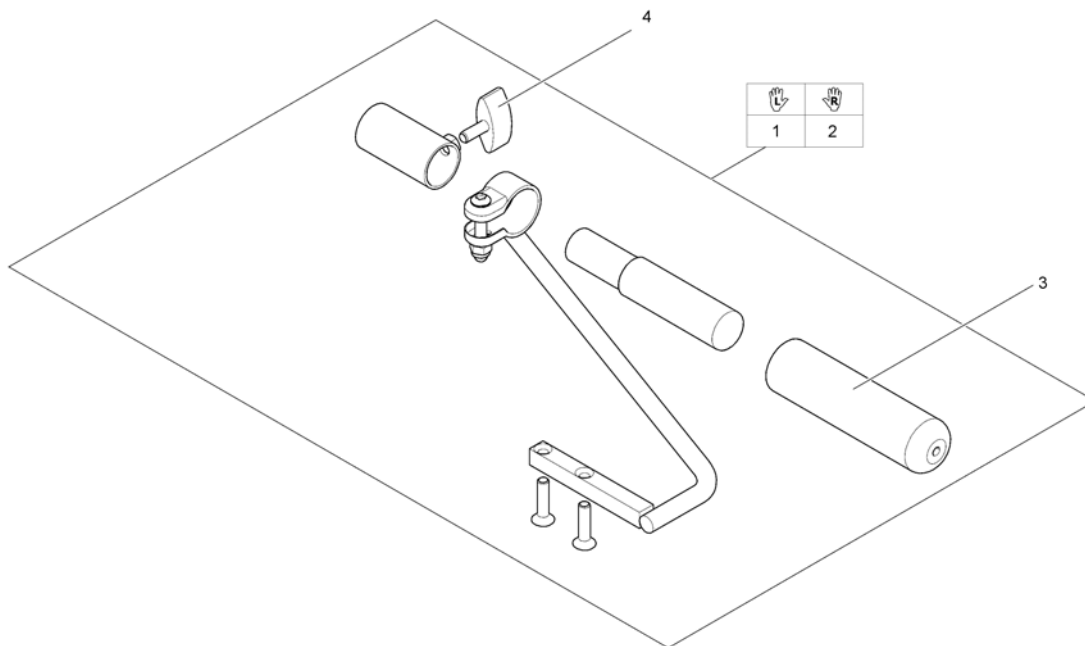

(Remote Bracket Attendant short for Firm Seat)

1559858.iso

1	SP1541705	(Remote Bracket Attendant LH short)	1
2	SP1541706	(Remote Bracket Attendant RH short)	1
3	1435421	HÅNDTAK Ø22	1
4	L10024	SKRUE M6X16	1