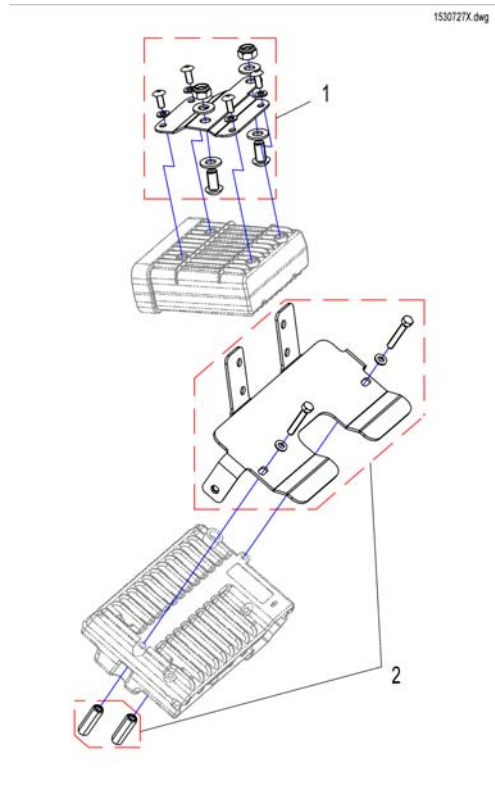

---

1	SP1536677	(Holder Seat-/Lightmodule (ISM))	1
2	SP1536740	(Holder Powermodule)	1

1	SP1528232	FESTE FAST OG STD SETE BORA	1
2	SP1569979	(Multi support bracket)	1
3	SP1569959	(ISM bracket)	1
4	SP1571925	(Support bracket ISM-Module lifter)	1