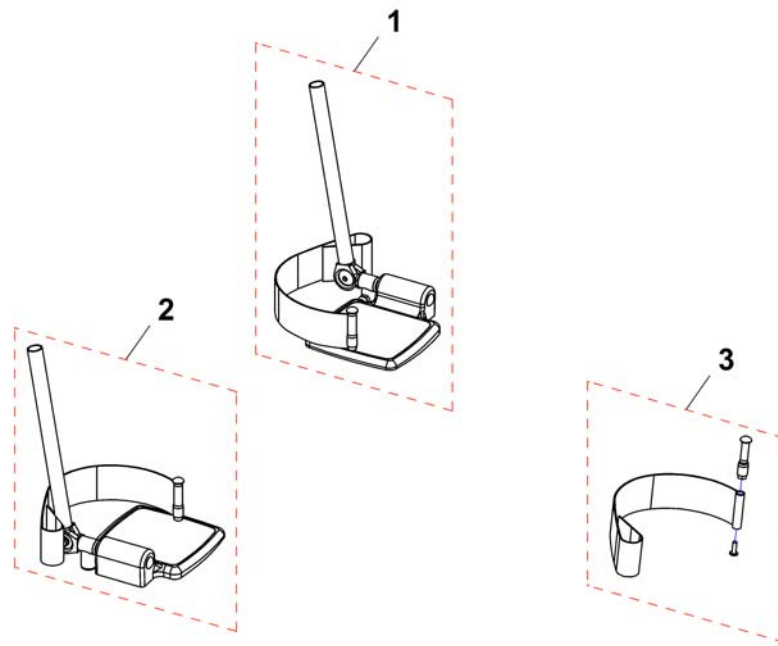

1497928PAC.dwg

1	1425957	(Adj Angle F/Rest Kit LH C/W 6.5 Alum Footplate)	1
1	1425959	(Adj Angle F/Rest Kit LH C/W 7.5 Alum Footplate)	1
1	26002975	(Adj F/Rest Ext Narrow LH)	1
1	26003009	FOTPLATE HØ BORA	1
2	1425956	(Adj Angle F/Rest Kit RH C/W 6.5 Alum Footplate)	1
2	1425958	(Adj Angle F/Rest Kit RH C/W 7.5 Alum Footplate)	1
2	26002974	(Adj F/Rest Ext Narrow RH)	1
2	26003008	FOTPLATE KPL VE BORA	1
3	SP1551628	(Heel strap, cpl.)	1