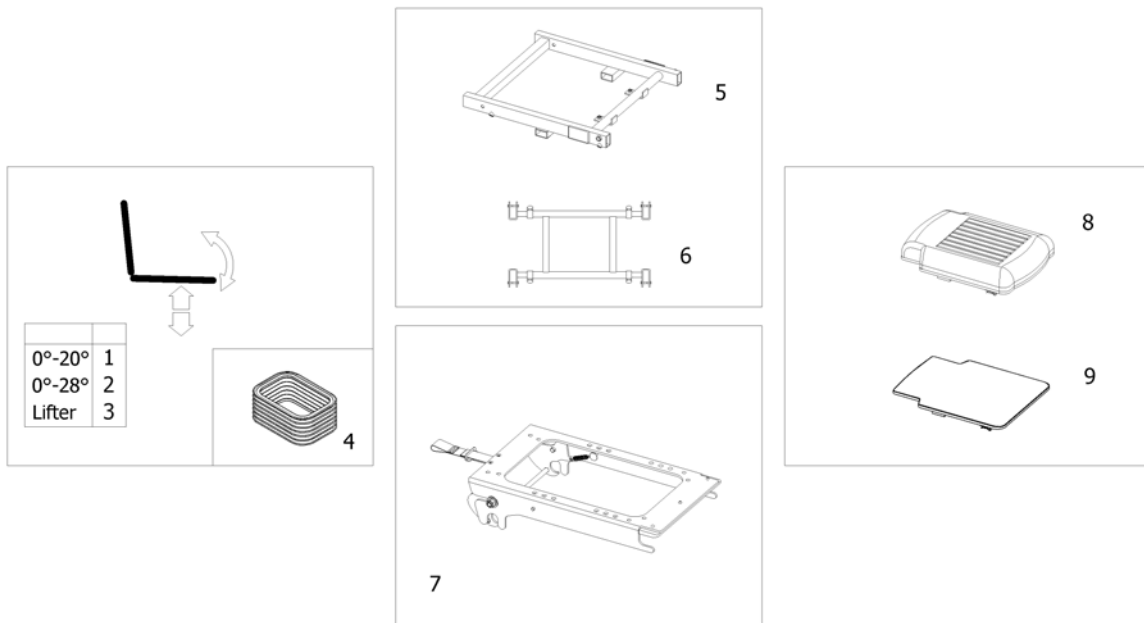

1	-	(Tilt 20°) [1002/1014]	1
2	-	(Tilt 28°) [1043]	1
3	-	(Lifter) [1021]	1
4	-	(Bellows) [1311]	1
5	-	(Seat Frame)	1
6	-	(RUIK-Seat Frame)	1
7	-	(Seat Frame Support)	1
8	-	(Seat Cushion)	1
9	-	(Seat Board)	1