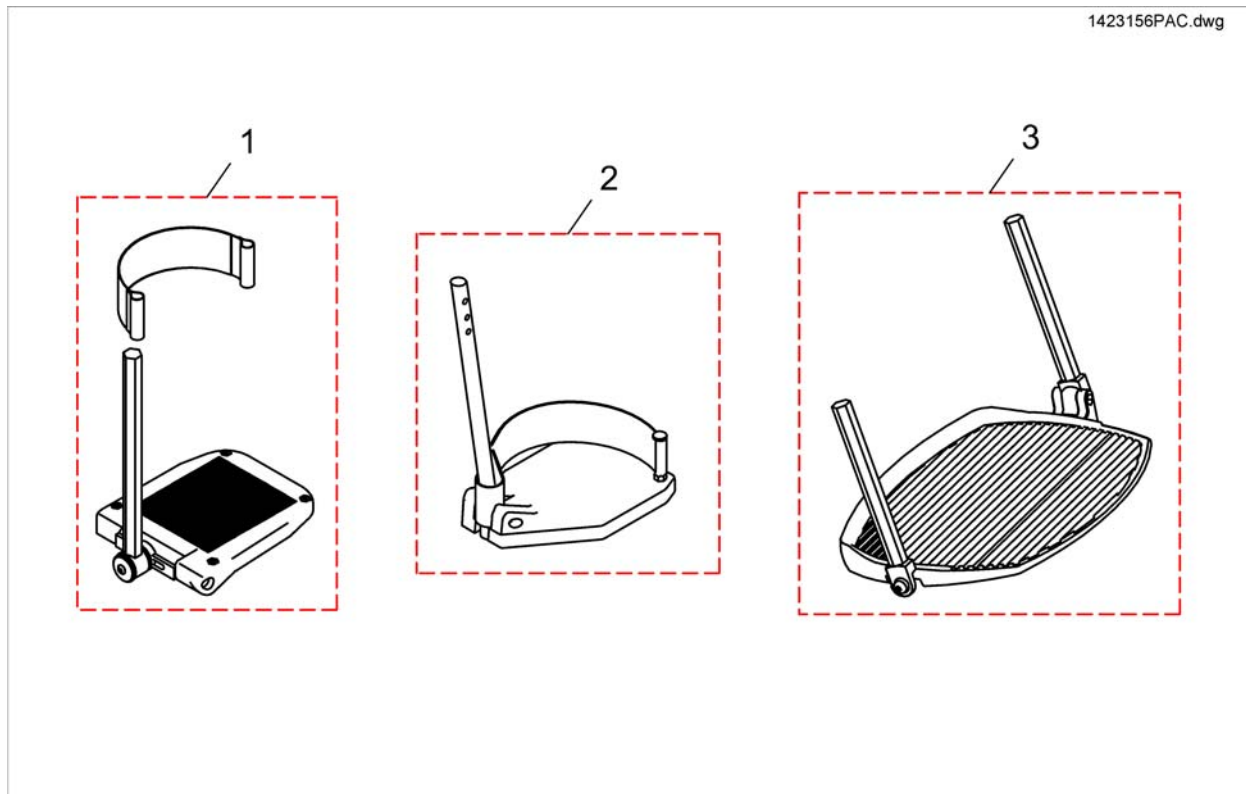

1	SP1419344	FOTPLATE VE VREG OG DREG KPL MED INNERRØR	1
1	SP1419345	FOTPLATE HØ VREG OG DREG KPL MED INNERRØR	1
2	SP1421662	BENSTØTTEUNDERDEL HØ STORM3	1
2	SP1421663	BENSTØTTEUNDERDEL VE STORM3	1
3	SP1423156	FOTPLATE HEL KPL STORM3	1