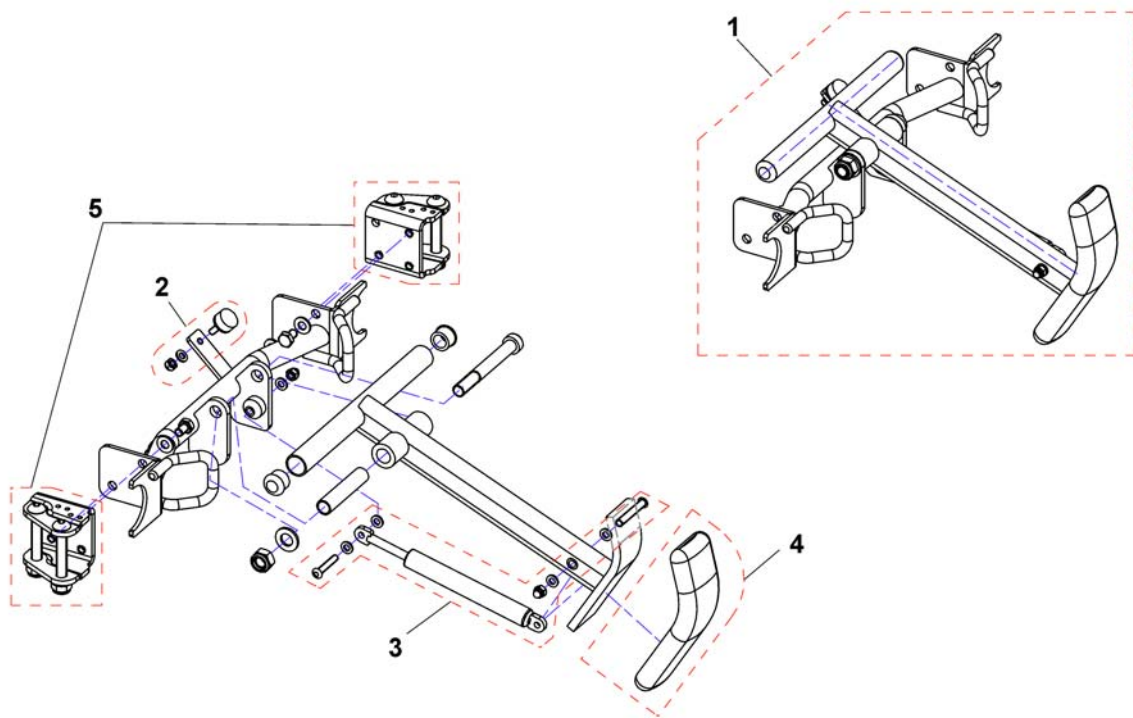

(Kerb Rider)

1527146PAC.dwg

1	SP1527146	(Kerb Rider)	1
2	SP1440366	(rubber buffer)	1
3	SP1528414	GASSFJÆR BORA	1
4	B11037B	GUMMIFOT T KANTKLÄTTRA	1
5	SP1528415	FESTEBRAKETT KANTKLATRER BORA	1