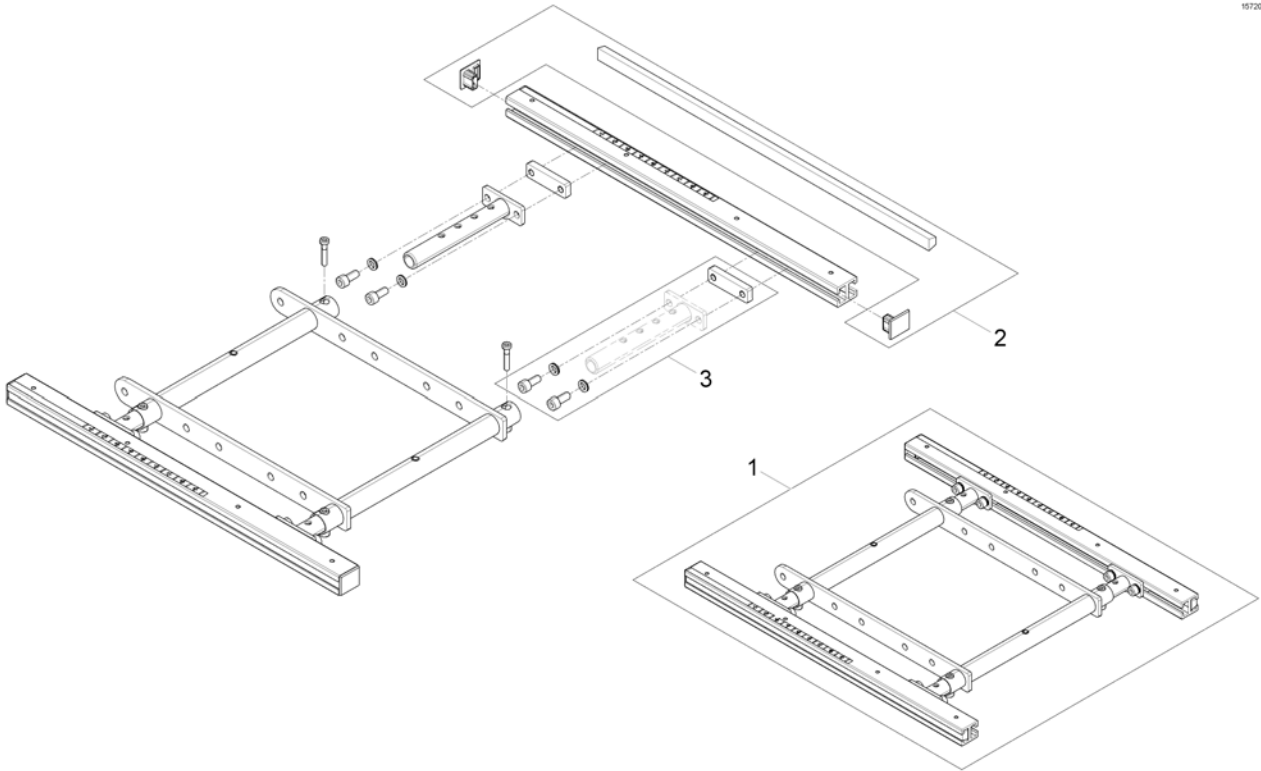

(Telescopic Seat Frame for Tilt 12° / 20°)

1572009 iso

1	SP1572977	(Seatframe, cpl., pre set up to SW 43cm)	1
2	SP1571810	(Sealing strap with plugs)	1
3	SP1571811	(Groove stone with mounting parts)	1