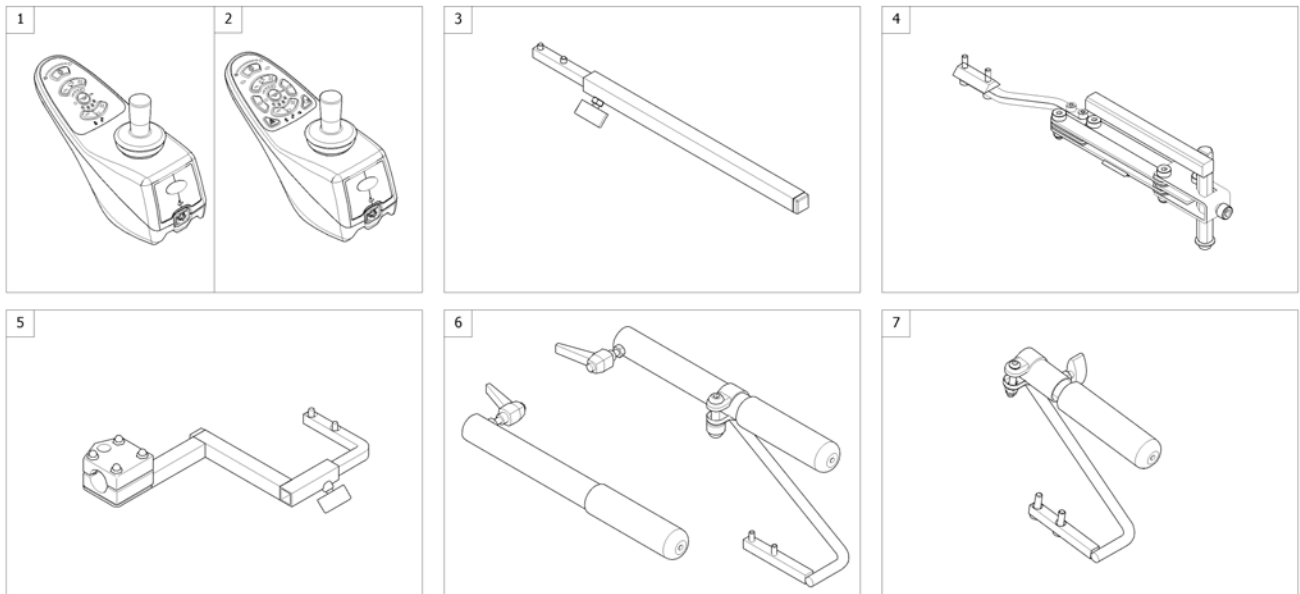

## (Remote REM A & B with Brackets)

1560839 iso

1	SP1523440	(Remote "REM A") [1638/1643]	1
2	SP1523445	(Remote "REM B") [1639/1644]	1
3	-	(Remote Bracket Standard) [1638/1639+1207/1208]	1
4	-	(Remote Bracket Swing away & height adjust.) [1638/1639+1707/1708]	1
5	-	(Remote Bracket Attendant for Standard-/Flex2-/Max-Seat) [1643/1644+1207/1208]	1
6	-	(Remote Bracket Attendant long for Firm Seat) [1643/1644+1207/1208]	1
7	-	(Remote Bracket Attendant short for Firm Seat) [1643/1644+1207/1208]	1