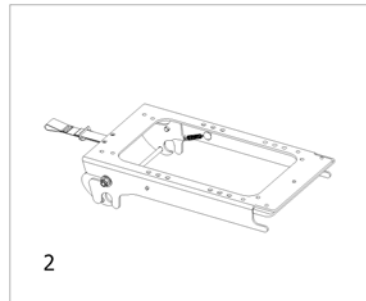

1	-	(Tilt 20°)	1
2	-	(Seat Frame Support)	1