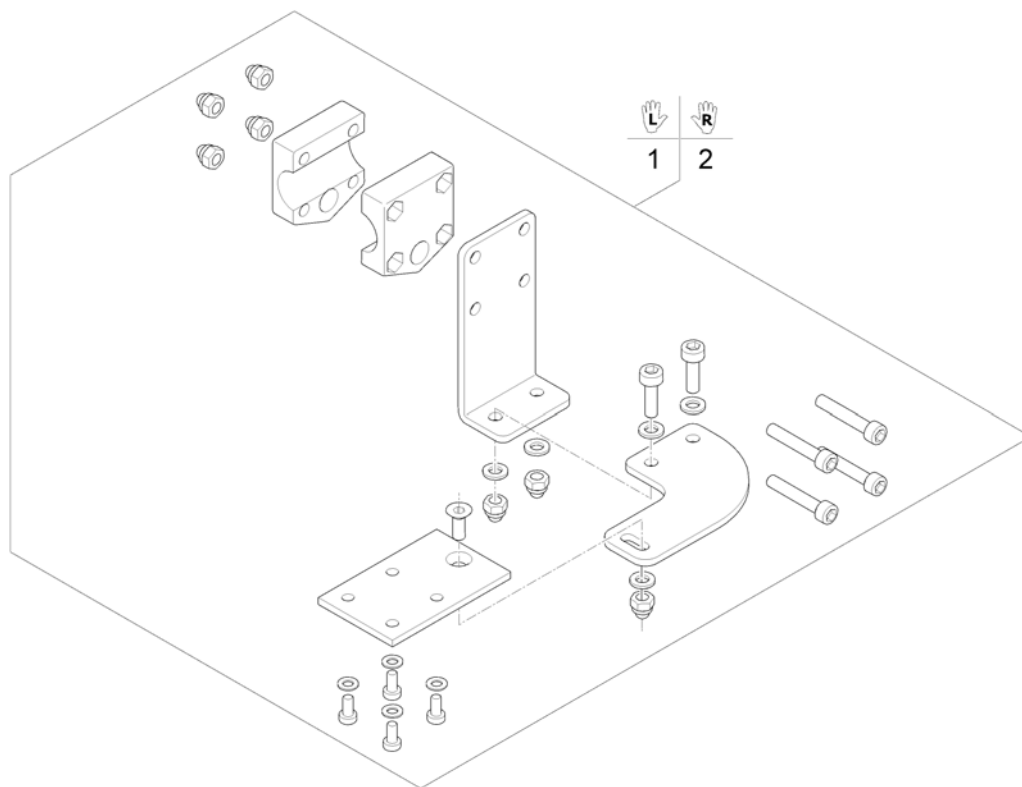

# (Remote Bracket Dual Control for Modulite Seat)

1574296 iso

1	SP1571824	(Remote Bracket Dual Control LH)	1
2	SP1571825	(Remote Bracket Dual Control LH)	1

---

-	(Buscable Shark)	1
-	(Programming Kits)	1

1	1448922	(Buscable Shark 1000mm)	1
2	1450313	BUSKABEL 1500 MM SHARK	1
3	1484911	(Buscable Shark 2000mm)	1
4	SP1510073	(Buscable Shark 2500mm)	1
5	1450314	BUSKABEL Y SHARK	1
6	1116404	(Extension Cable Shark 900mm)	1