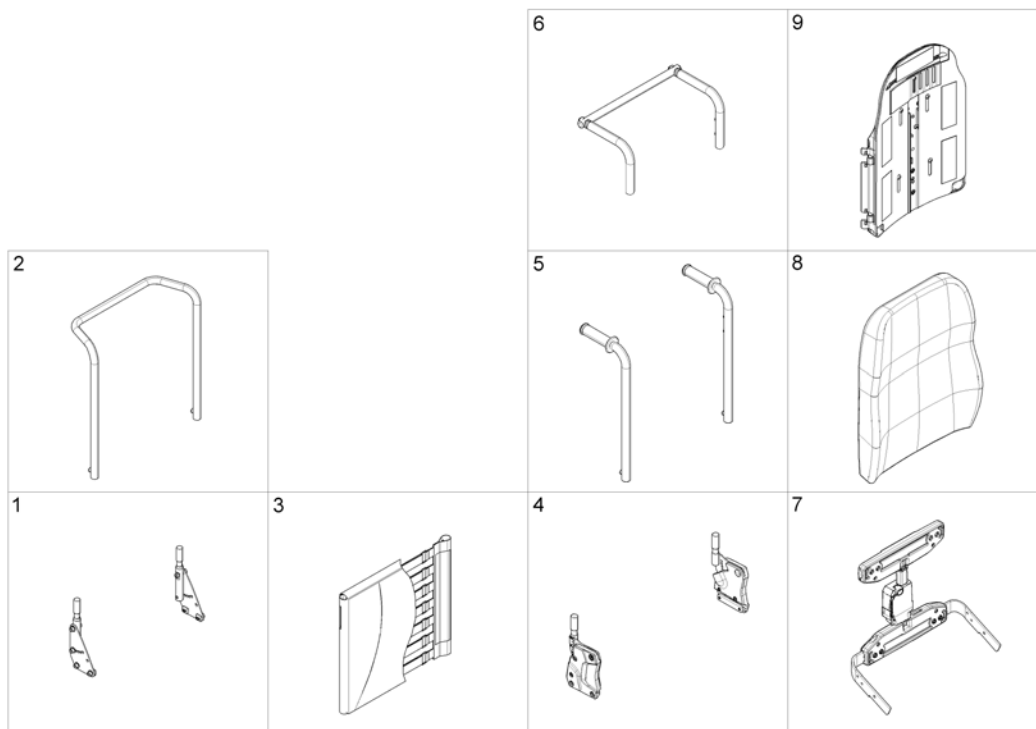

1	-	(Support for Backrest Frame) [0975+2161]	1
2	-	(Backrest Frame) [2161]	1
3	-	(Tension adjustable) [2171]	1
4	-	(Backrest support)	1
5	-	(Backposts) [2162/2163]	1
6	-	(Connection tube)	1
7	-	(Back Recliner / Stabilization bracket)	1
8	-	(Backrest Cushion)	1
9	-	(Flex3 adjustable Backrest Plate) [2172/2173]	1