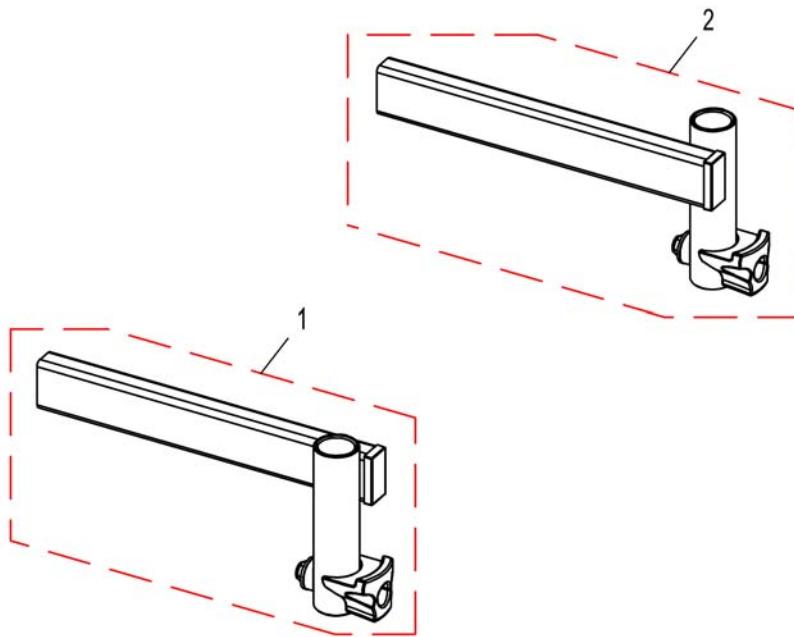

(Legrest Support, 80° & man. elevating, Firm-Seat)

1528061PAC.dwg

1	SP1528061	(Legrest Support for 80° Legrest RH)	1
2	SP1528062	(Legrest Support for 80° Legrest LH)	1