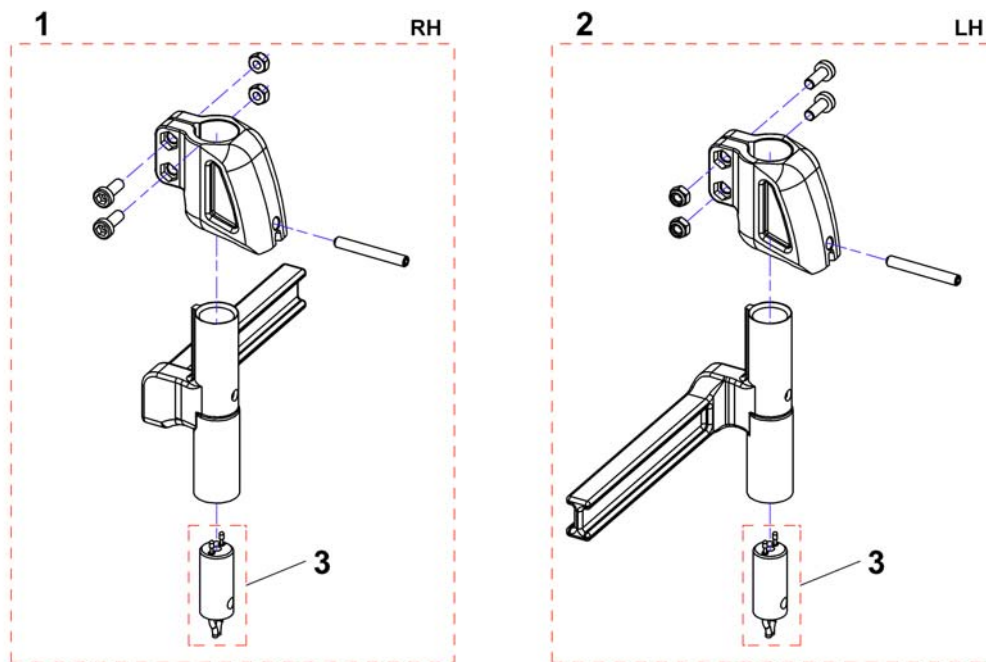

(Legrest Support, Vari series, Standard-Seat)

1562379.dwg

1	SP1449732	BENSTØTTEHOLDER MAN HØ 5CM STORM3 TO TY 010705	1
1	SP1529949	BENSTHOLDER 5CM HØ TDX <i>for ACS</i>	1
1	SP1534878	(Footrest/Legrest receptacle, powered, RH, 5cm) <i>for R-Net without Lifter</i>	1
1	SP1537397	(Footrest/Legrest receptacle, powered, RH, 5cm) <i>for R-Net with Lifter</i>	1
2	SP1449733	BENSTØTTEHOLDER MA VE 5C STORM3 OG 4 TO TY 010705	1
2	SP1529951	BENSTHOLD EL 5CM VE TDX <i>for ACS</i>	1
2	SP1534879	(Footrest/Legrest receptacle, powered, LH, 5cm) <i>for R-Net without Lifter</i>	1
2	SP1537398	(Footrest/Legrest receptacle, powered, LH, 5cm) <i>for R-Net with Lifter</i>	1
3	SP1527775	(Power Supply Cable Legrest (650mm)) <i>for ACS</i>	1
3	SP1533694	(Power Supply Cable Legrest (850mm)) <i>for R-Net without Lifter</i>	1
3	1450232	KABEL EL BENST KORT STORM3 <i>for R-Net with Lifter</i>	1