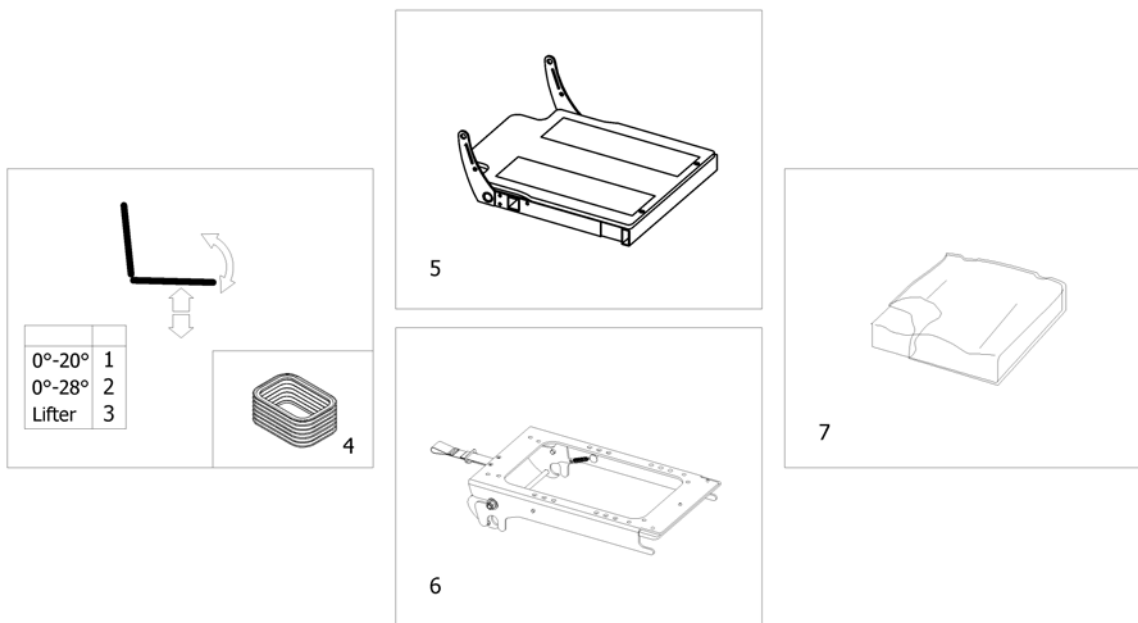

(Flex2 Seat)

1571699.iss

1	-	(Tilt 20°) [1002/1014]	1
2	-	(Tilt 28°) [1043]	1
3	-	(Lifter) [1021]	1
4	-	(Bellows) [1311]	1
5	-	(Seat Frame with Plates)	1
6	-	(Seat Frame Support)	1
7	-	(Seat cushion)	1