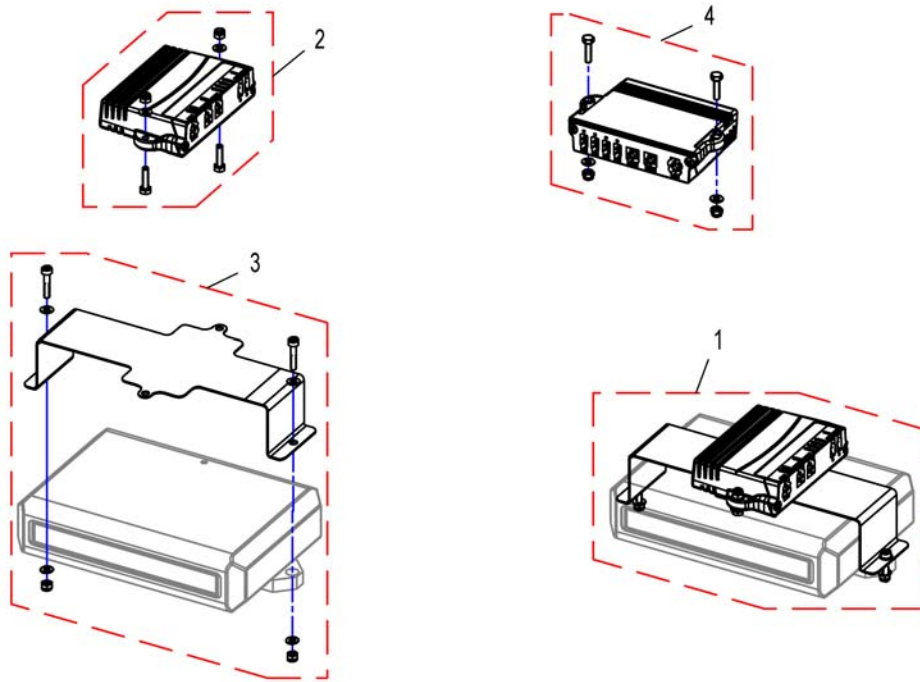

1527842PAC.dwg

1	SP1527842	(ACT2 for ACS1, kmpl. with Holder)	1
2	SP1528542	ACTUATORMODUL ACT2 DX2 STORM4 TDX BORA	1
3	SP1528543	HOLDER ACT2 BORA	1
4	SP1527170	(ACT4, cpl.)	1