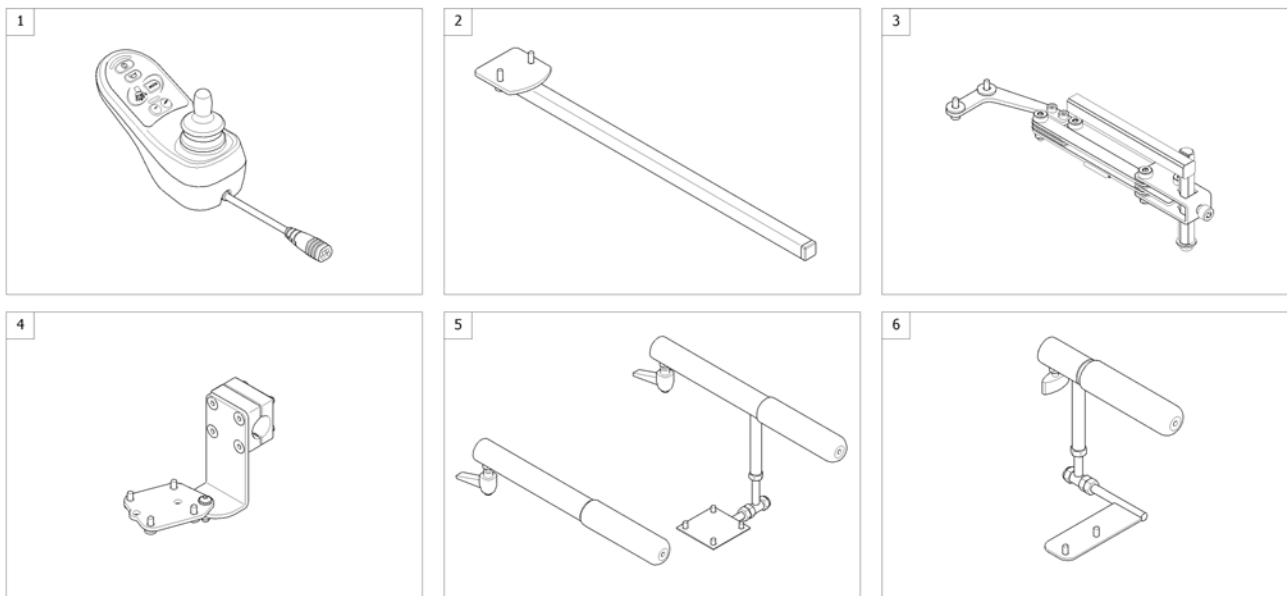

(Remote R-Net LED JSMs with Brackets)

1561251-00

1	SP1531273	(Remote R-Net JSM LED-L") [1503/1504]	1
2	-	(Remote Bracket Standard) [1503+1207/1208]	1
3	-	(Remote Bracket Swing away & height adjust.) [1503+1707/1708]	1
4	-	(Remote Bracket Attendant for Standard-/Flex2-/Max-Seat) [1504+1207/1208]	1
5	-	(Remote Bracket Attendant long for Firm Seat) [1504+1207/1208]	1
6	-	(Remote Bracket Attendant short for Firm Seat) [1504+1207/1208]	1