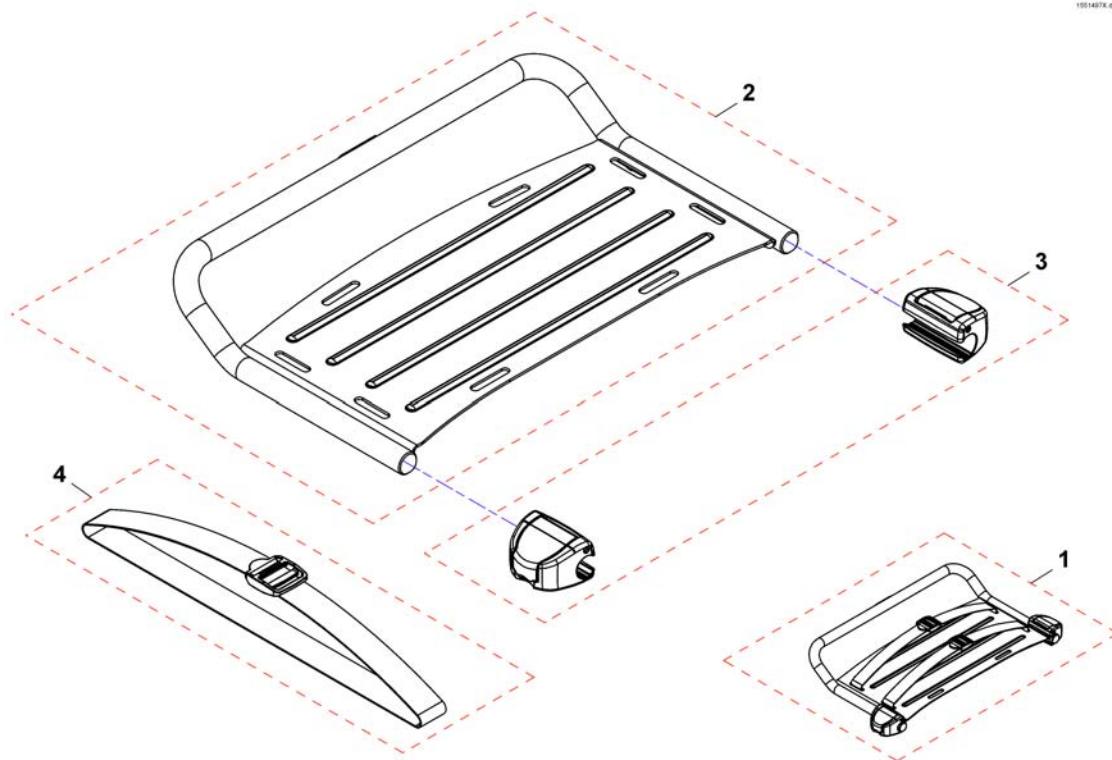

(Luggage Rack)

1551407X.dwg

Only for chairs without lights, or with LED lights.

1	SP1551619	BAGASJEBÆRER STORM4 (BE- STILL FESTE, SP1546314)	1
2	SP1551497	(Luggage rack)	1
3	SP1556240	(Luggage rack bracket)	1
4	F384020	MONT SATS BATTERI BOKS,	1