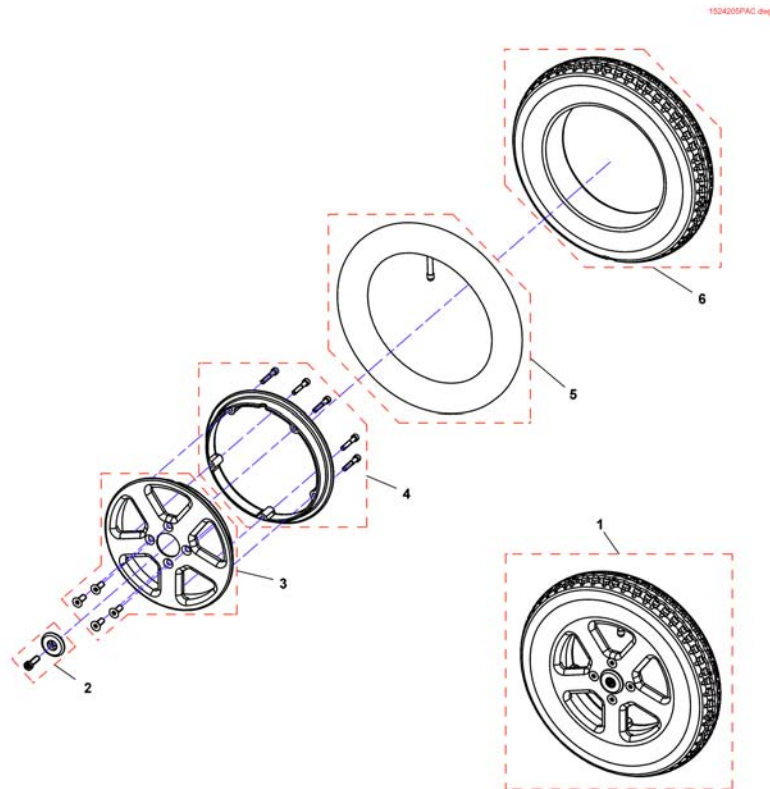

1	SP1544263	HJUL SORT KOMPAKT KPL BORA	1
1	SP1544264	HJUL SØLV KOMPACT KPL BORA	1
1	SP1544265	HJUL SORT LUFT KPL BORA BORA	1
1	SP1544266	HJUL SØLV LUFT KPL BORA BORA	1
2	SP1527853	NAVBRISKE SØLV BORA	1
2	SP1527854	NAVBRISKE SORT BORA	1
3	SP1527855	FELG SØLV BORA	1
3	SP1527856	(Outer Rim (black))	1
4	SP1527857	FELG INDRE SØLV BORA	1
4	SP1527858	FELG INDRE SORT BORA	1
5	M12004	SLANGE 12 1/4' X 2 1/4' DRIVHJUL TORNADO/TWISTER	1
6	23009262	DEKK KOMPACT 12,5" DRAGON	1
6	M11005	DEKK 12 1/2 X 2 1/4 LUFT GRÅ TWISTER	1