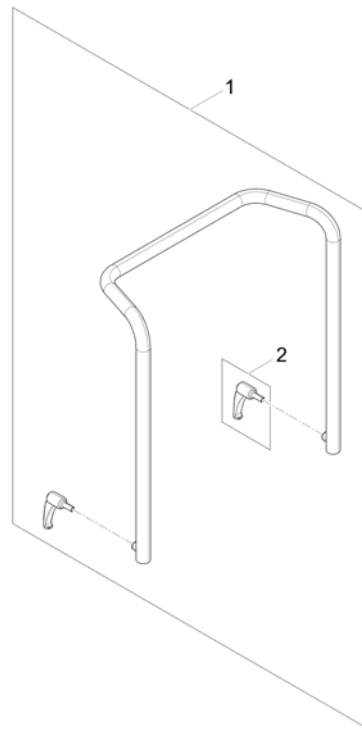

# (Support for Backrest Frame)

1571533.no

---

1	SP1571542	(Backrest Support RH)	1
2	SP1571553	(Backrest Support LH)	1

1571831.no

---

1	SP1567810	(Backrest Frame)	1
2	0021-70002	(Indexable lever 63mm M8x16)	1