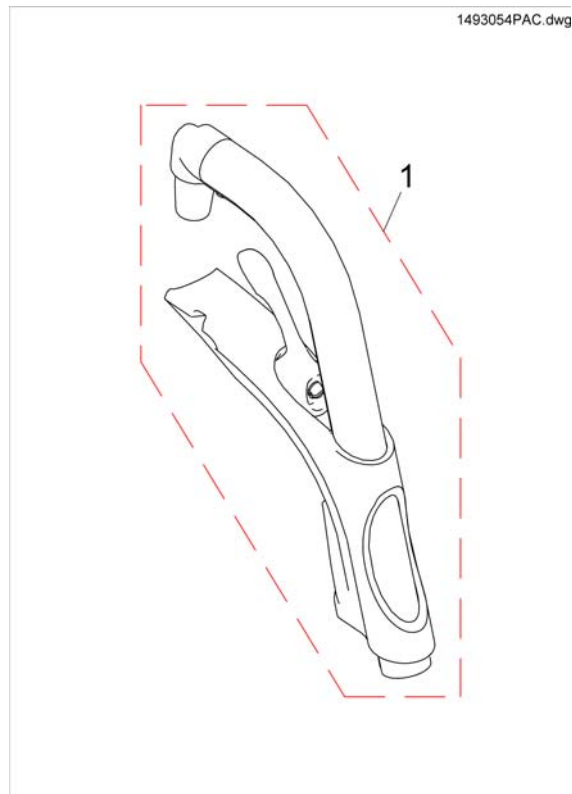

1527122PAC.dwg

1	SP1527124	(Legrest support for 80° Legrest LH)	1
2	SP1527122	(Legrest Support for 80° Legrest RH)	1
3	256099	(Wing Screw M8 X 20 639)	1
4	5006757	UTLØSERHENDEL VENSTRE	1
4	5006756	UTLØSERHENDEL BENST HØYRE	1