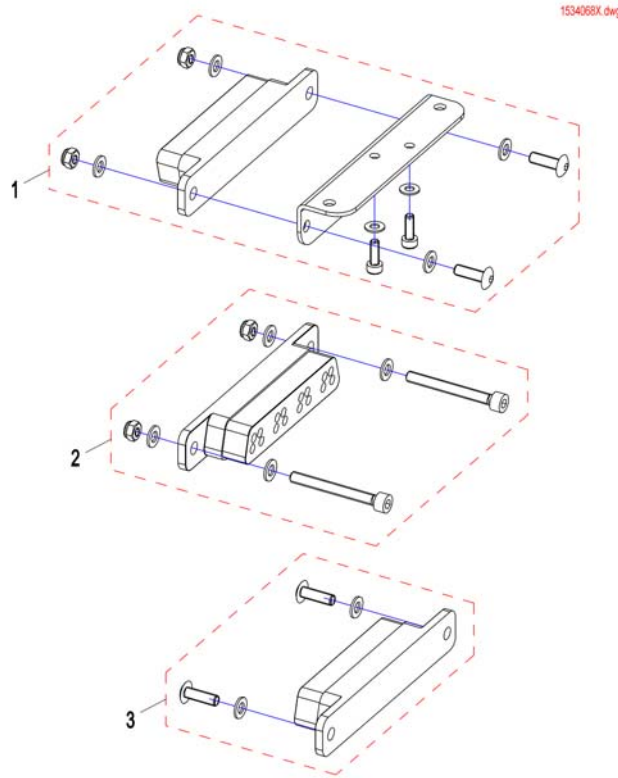

1	SP1536923	(T-Adapter R-NET for Flex2 with lifter)	1
2	SP1534949	(T-Adapter R-NET for Firmseat with / without lifter, and Flex2 without lifter)	1
3	SP1534064	(T-Adapter R-NET for Standardseat with / without lifter)	1