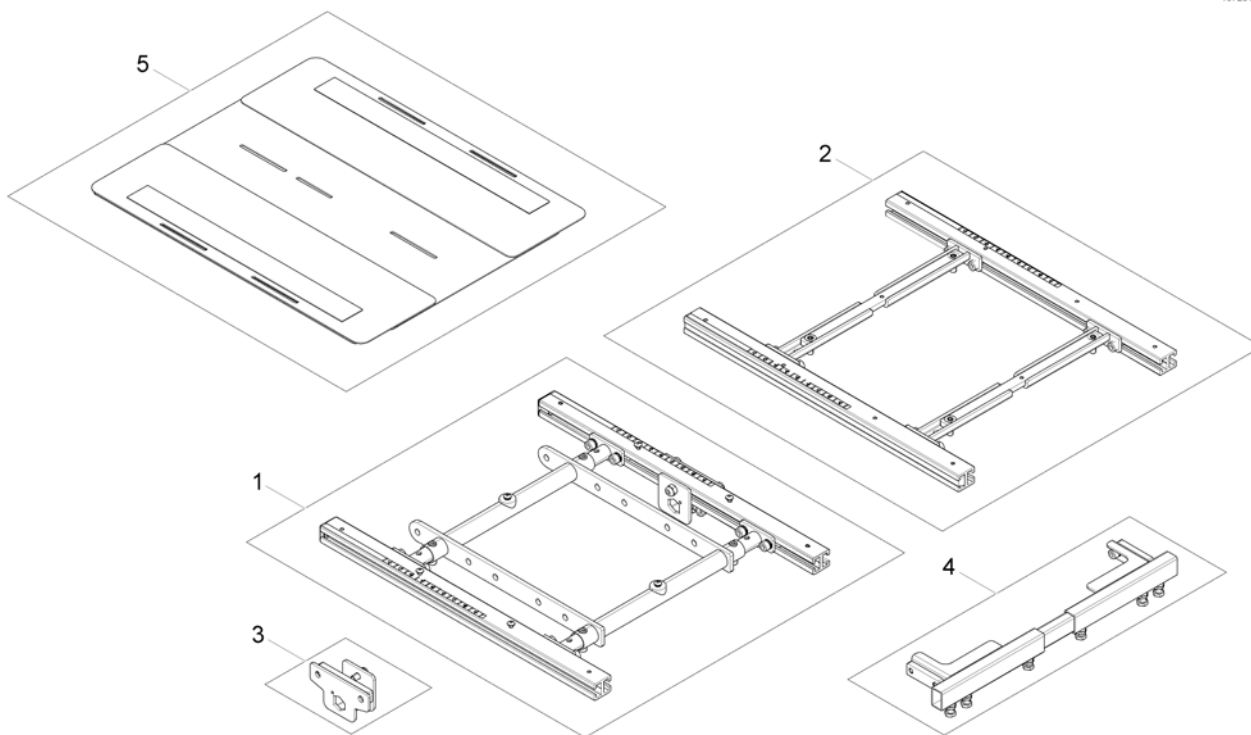

(Telescopic Seat Frame and Plate)

1572312 iso

1	-	(Telescopic Seat Frame for Tilt 12° / 20°)	1
2	-	(Telescopic Seat Frame for Tilt 30° / Lifter)	1
3	-	(Armrest bracket)	1
4	-	(Legrest Support)	1
5	-	(Seat Plate)	1