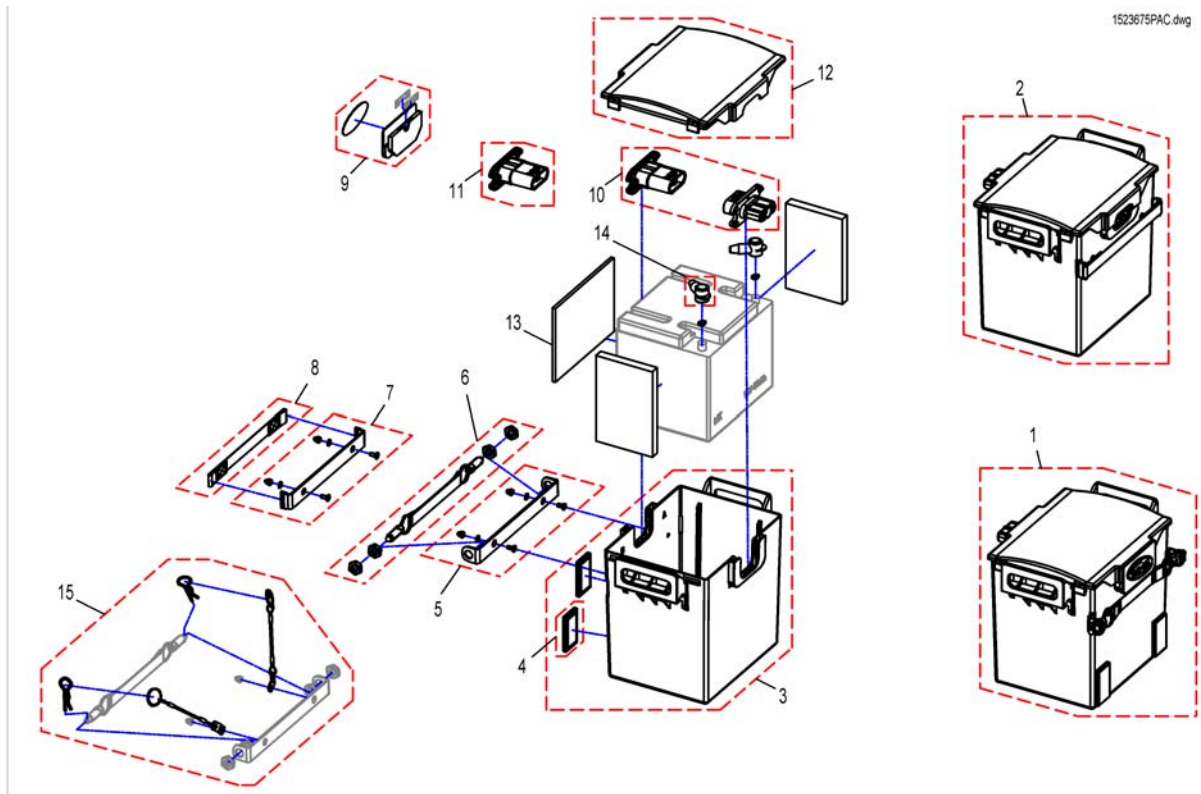

## (Remote Dual Control with Brackets)

1560843 iso

1	SP1531736	(Remote Dual Control (incl. Y-cable)) [1594]	1
2	-	(Remote Bracket Dual Control for Standard-/Flex2-Seat) [1594+1207/1208]	1
3	-	(Remote Bracket Dual Control for Modulite Seat)	1
4	-	(Remote Bracket Dual Control long for Firm Seat) [1594+1207/1208]	1
5	-	(Remote Bracket Dual Control short for Firm Seat) [1594+1207/1208]	1