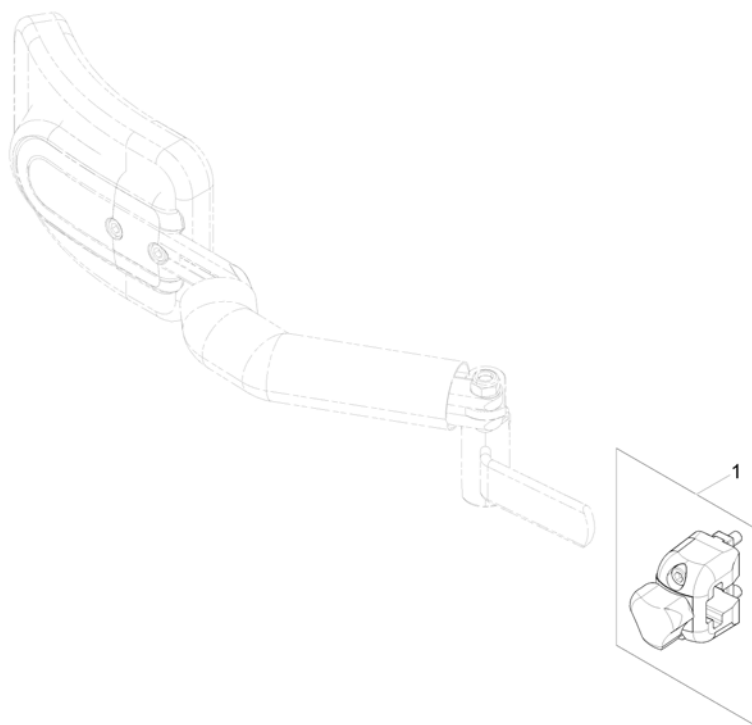

(Trunk support bracket (Modulite))

1572155.iss

1 1543574

SIDESTØTTEFESTE KPL LAGUNA 2, CLEMATIS

1