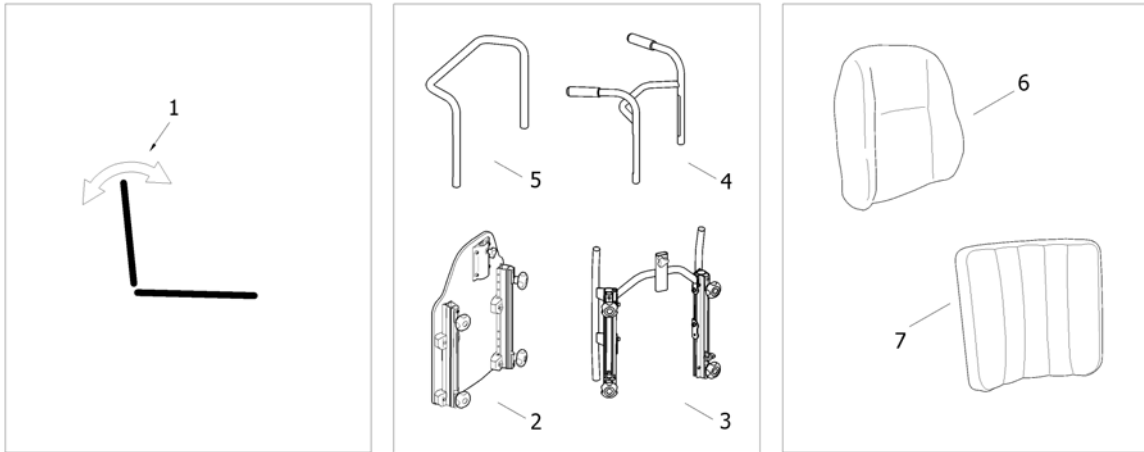

1	-	(Backrest Recliner)	1
2	-	(Backrest Flex2)	1
3	-	(Backrest frame Flex2, tension adjustable)	1
4	-	(Push handles Flex2) [1306]	1
5	-	(Push handles Flex2, attendant control) [1306]	1
6	-	(Backrest cushion)	1
7	-	(Tension adjustable)	1