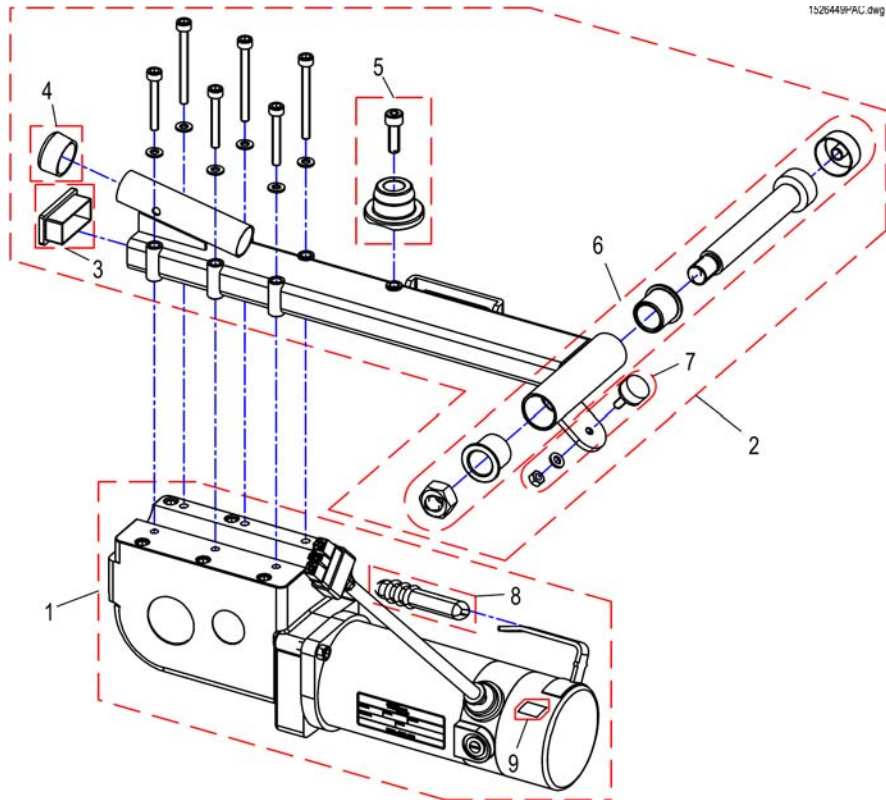

(Motor =>31.07.2011)

1	SP1527812	DRIVENHET 6KMT VE BORA BRUK SP1524195	1
1	SP1527813	DRIVENHET 6KMT HØ BORA BRUK SP1524194	1
1	SP1527814	DRIVENHET 10KMT VE BORA	1
1	SP1527815	DRIVENHET 10KMT HØ BORA	1
1	SP1536443	(Drive, 6km/h, R-Net, LH)	1
1	SP1536442	(Drive, 6km/h, R-Net, RH)	1
1	SP1536505	(Drive, 10km/h, R-Net, LH)	1
1	SP1536476	(Drive, 10km/h, R-Net, RH)	1
1	SP1536507	(Drive, 6km/h, VR2, LH)	1
1	SP1536506	(Drive, 6km/h, VR2, RH)	1
1	SP1536509	(Drive, 10km/h, VR2, LH)	1
1	SP1536508	(Drive, 10km/h, VR2, RH)	1
2	SP1530290	(Swing Arm LH)	1
2	SP1530289	(Swing Arm RH)	1
3	SP1524459	PLUGG FIRKANT BORA	1
4	SP500017	(Cap (round))	1
5	SP1527818	FJÆR SUPPORT BORA TDX	1
6	SP1527819	FESTEBOLT DRIVMOTOR BORA	1
7	SP1440366	(rubber buffer)	1
8	SP1101725	PROPP FOR FRIKPL HENDEL STORM4	1
9	SP1551712	(Labelset "Push/Drive")	1
10	SP1540358	(Kit, brushes with caps, 2-pole (Set of 2))	1