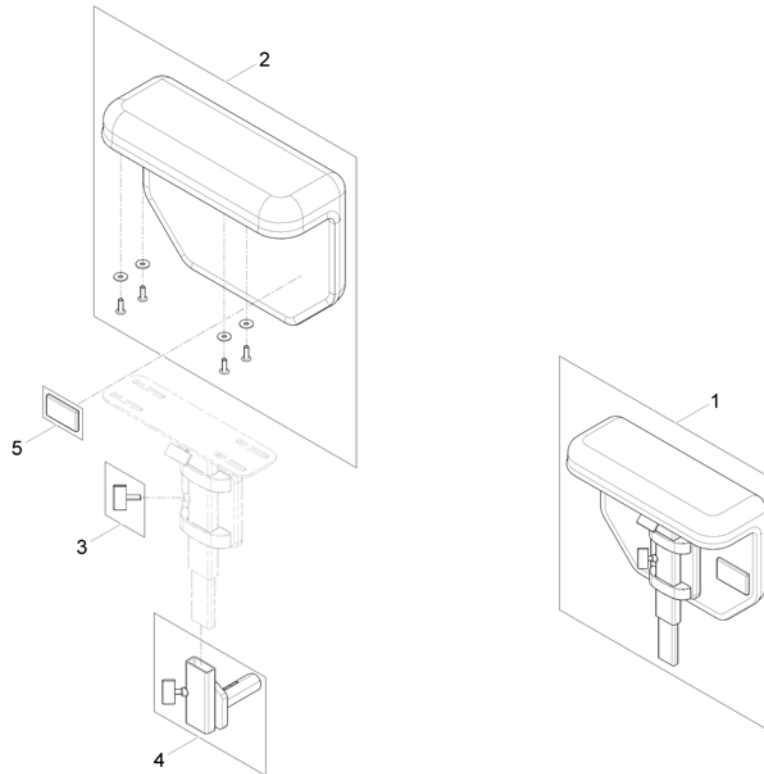

(T-Armrest with padded Armpad)

1573214.00

1	SP1571987	(Armrest RH/LH)	1
2	SP1571962	(Padded Armpad RH/LH with integrated cloth guard)	1
3	SPL10024	(Wing ScREW M06x10)	1
4	SP1567749	(Siderest bracket RH/LH)	1
5	SPP31298	(Reflector, yellow)	1