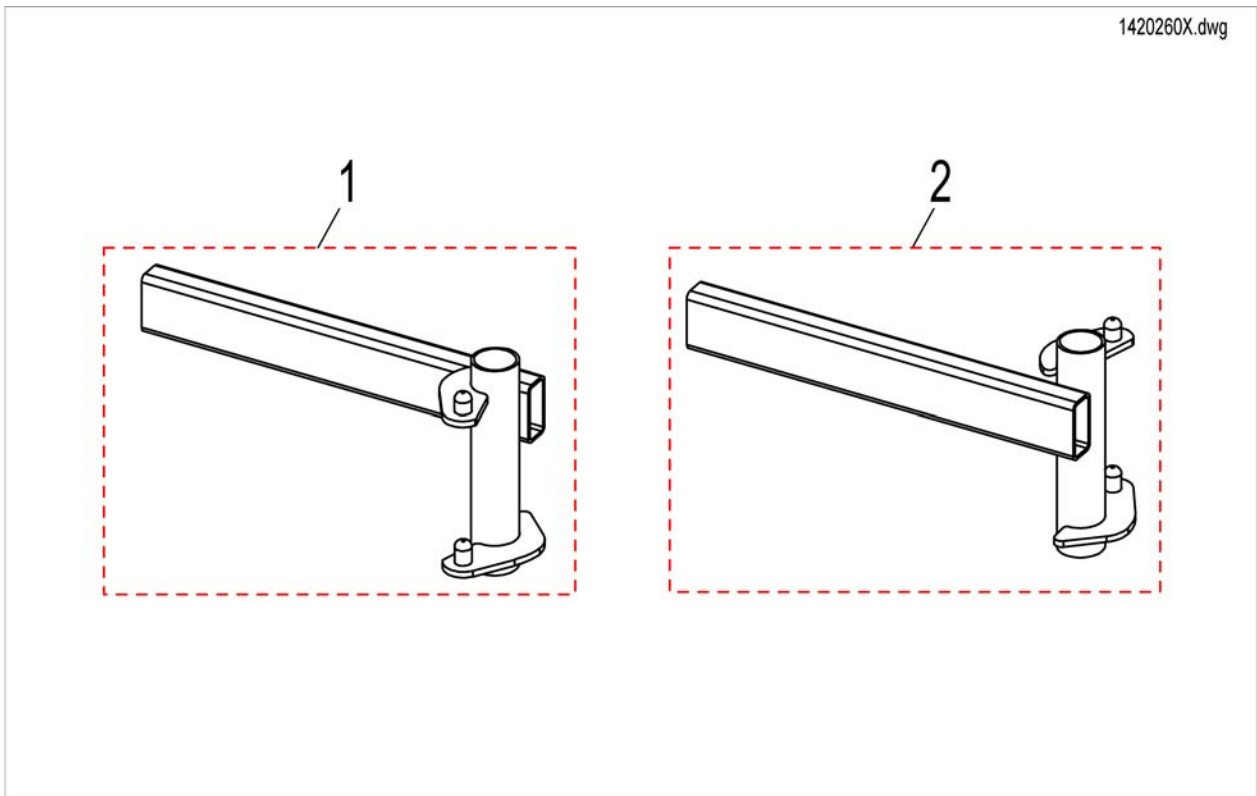

Invacare® Bora | Benstøtter og holdere
(Legrest Support, 70°/90°, Firm-Seat)

1	SP1420260	(Legrest Support for Hanger 70°/90° RH)	1
2	SP1420261	(Legrest Support for Hanger 70°/90° LH)	1