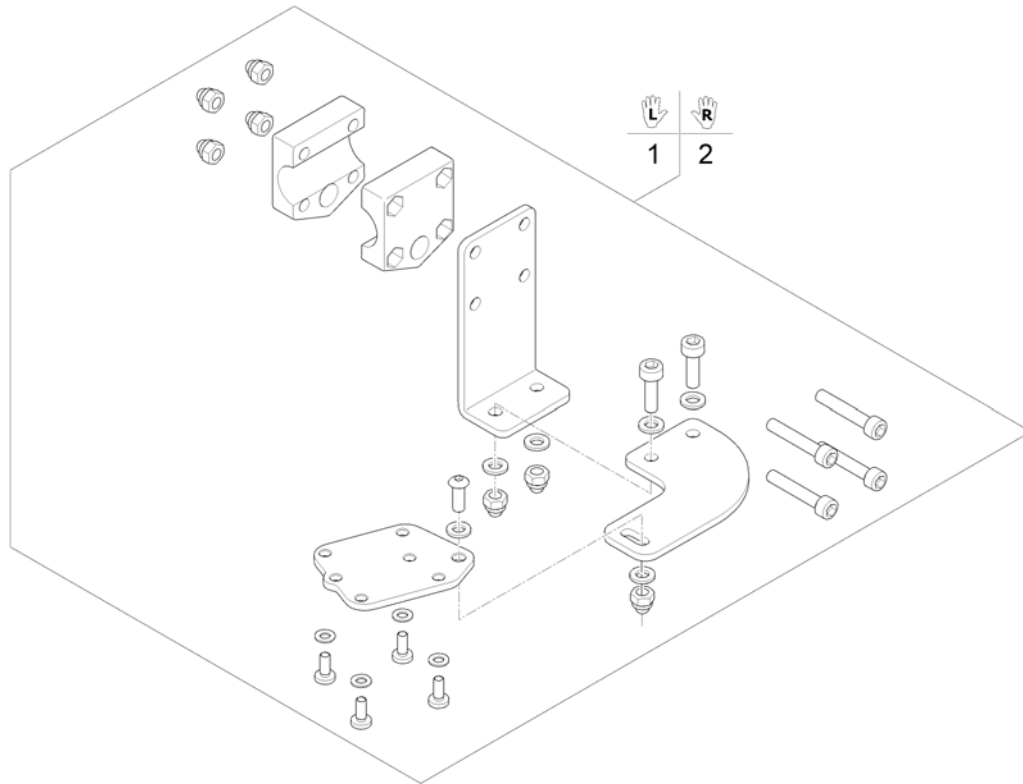

(Remote Bracket Dual Control for Modulite Seat)

1574297.iso

1	SP1571801	(Remote Bracket Dual Control LH)	1
2	SP1571802	(Remote Bracket Dual Control RH)	1