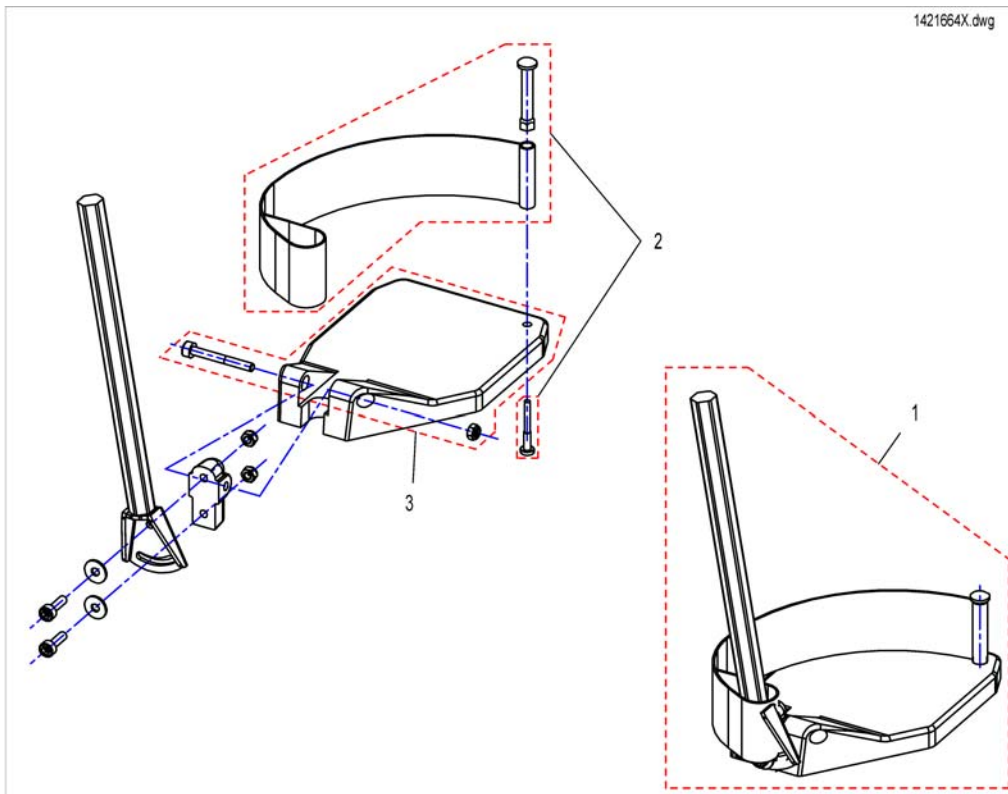

(Footplate with support tube angle adjust. RH/LH)

1	SP1421664	BENSTØTTEUNDERDEL HØ VINKELREG. STORM	1
1	SP1421665	BENSTØTTEUNDERDEL VE VINKELREG. STORM	1
2	SPB273011	HÆLBÅND BORA TDX	1
3	SPZ173217	(Footplate)	1
3	SPZ173218	(Footplate)	1