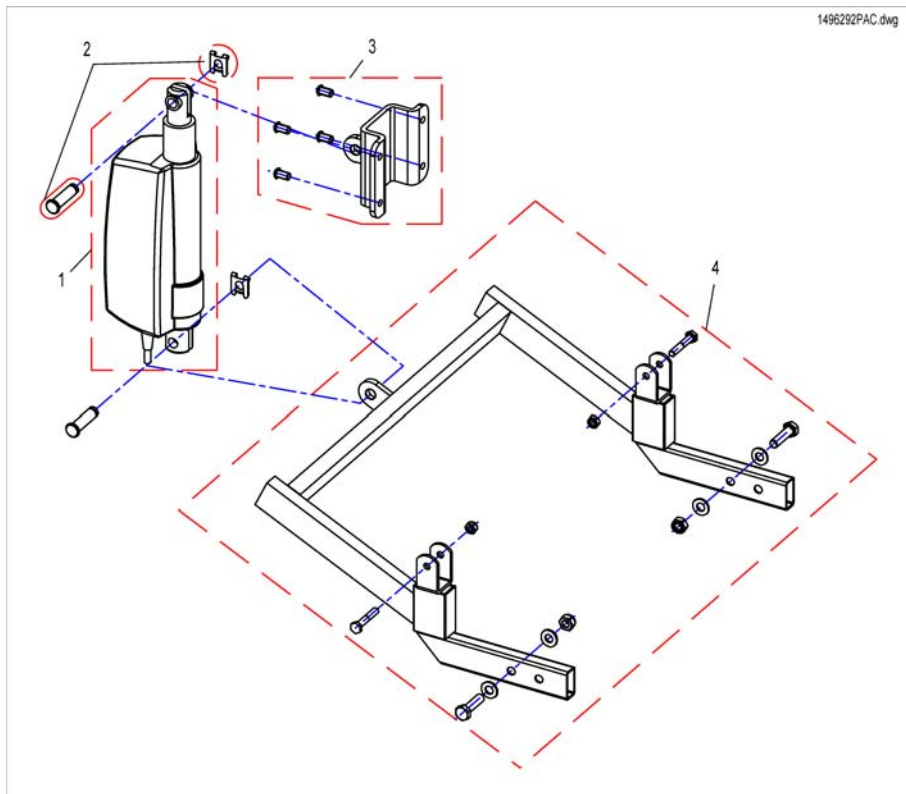

# (Backrest Recliner, manual, Padded Back)

---

1	29000108	FESTE RYGG MAN REG BORA	1
2	90288161	HÅNDRATT RYGG MIRAGE 8X30MM	1

**(Backrest Recliner, powered, Padded Back)**

1	SP1558020	(Actuator (ACS, ACS2, Shark))	1
1	SP1558021	(Actuator (R-Net, VR2))	1
2	SP1528368	(Mounting-Kit)	1
3	SP1528381	ADAPTER MOTOR BORA	1
4	SP1528382	(Backpost Bracket SW33)	1
4	SP1528383	(Backpost Bracket SW38)	1
4	SP1528384	RAMMEFESTE RYGMOTOR BORA TDX	1