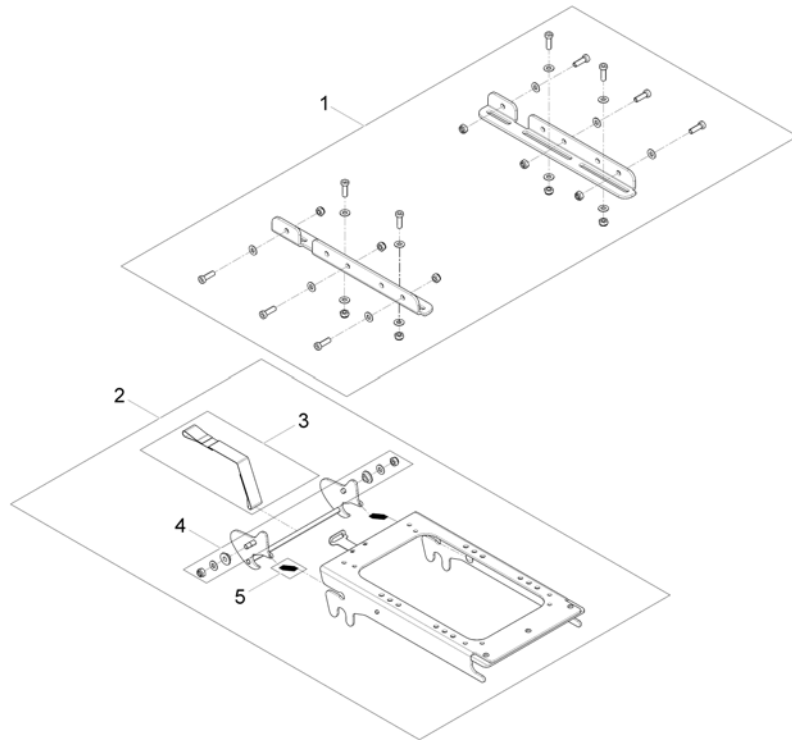

151176290

SW	
38	
43	1
48	
53	2

---

1	SP1557877	(Sling Seat)	1
2	SP1555911	(Sling Seat)	1

1572150 iso

1	SP1563230	(Seatplate bracket)	1
2	SP1524451	SETERAMME SUPPORT KPL BORA	1
3	SP1524455	(Strip)	1
4	SP1528340	(Pull-Spring)	1
5	SP1528341	(Bearing-Kit)	1