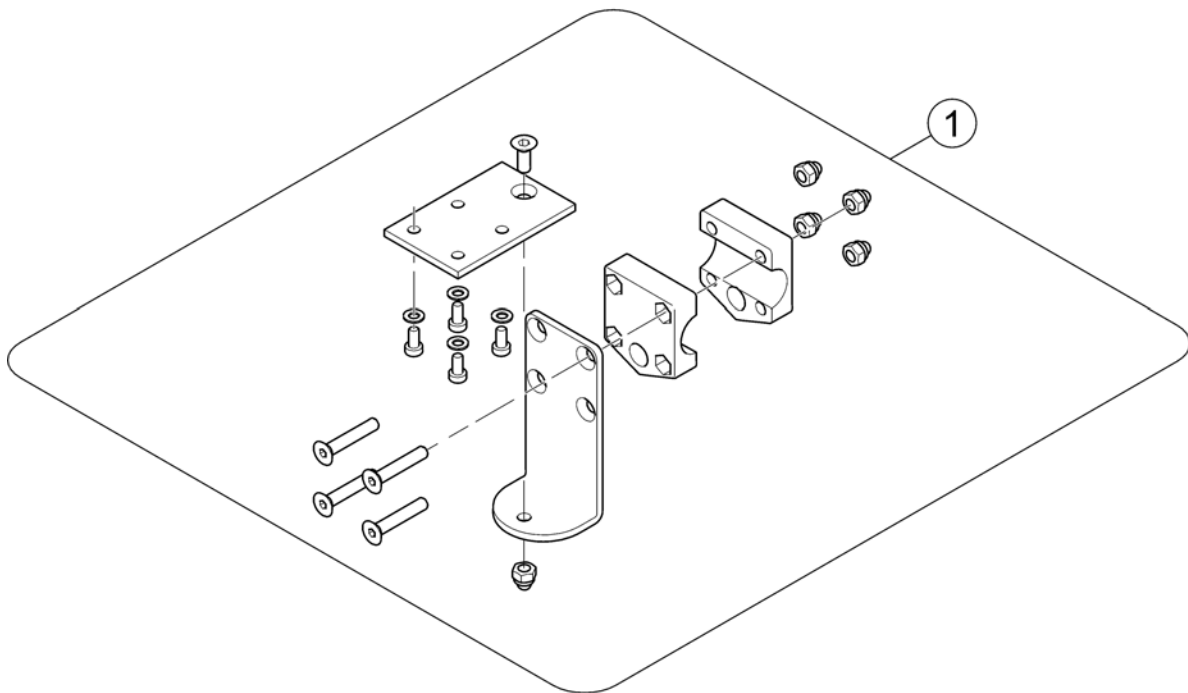

(Remote Bracket Dual Control for Standard-/Flex2-/Max-Seat)

1560883.iso

1 1450307

(Remote Bracket Attendent Control Shark)

1