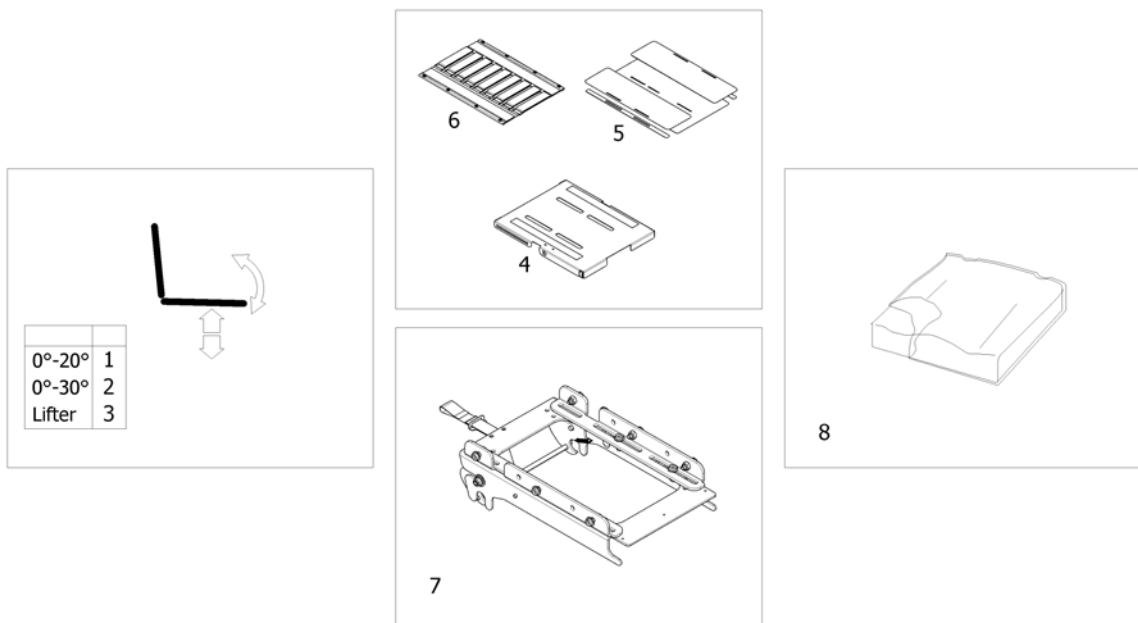

1511723 (en)

1 SP1536595

SETEPUTE SB55 SD65 MAX STORM4 MAX  
[1459]

1

Invacare® Bora | Sete  
**(Modulite Seat)**

1572995.iss

1	-	(Tilt 20°) [1091/1092]	1
2	-	(Tilt 30°) [1093]	1
3	-	(Lifter) [1094]	1
4	-	(One Piece Seat Plate) [2110]	1
5	-	(Telescopic Seat Frame and Plate) [2111]	1
6	-	(Telescopic Seat Frame and Sling Seat) [2112]	1
7	-	(Seat frame support)	1
8	-	(Seat Cushion)	1