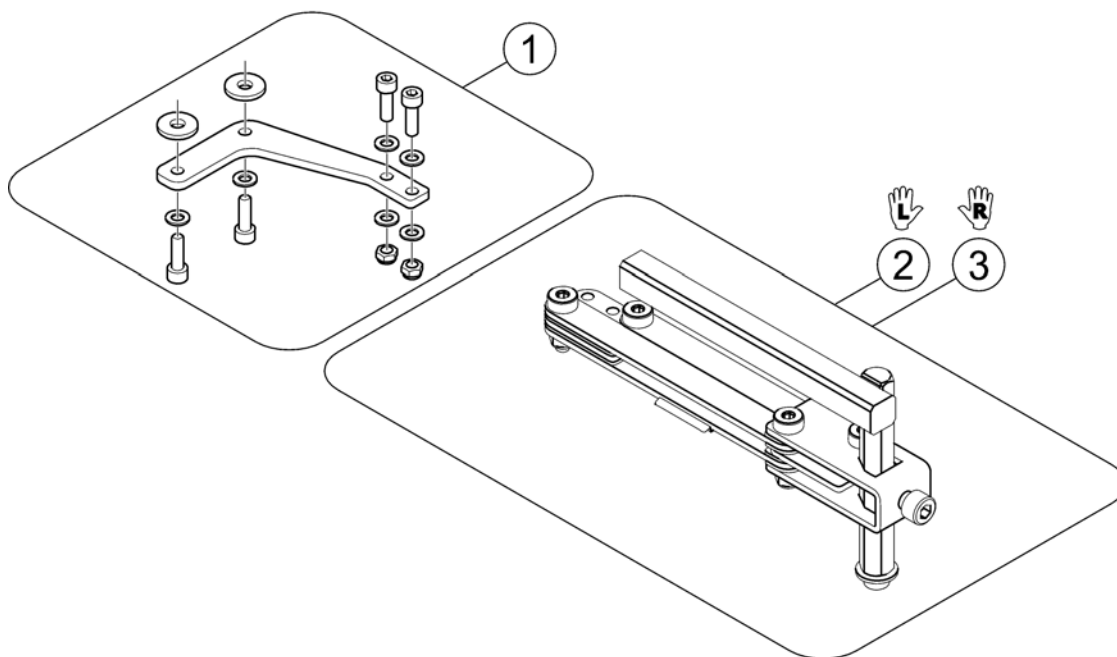

(Remote Bracket Swing away & height adjust.)

1560572.iso

1	SP1528313	(Remote Support for Bracket height adjustable and swing away)	1
2	SP1496249	SWING AWAY VE NY MOD2008 KPL	1
3	SP1496248	SWING AWAY HØ NY MOD2008 KPL	1