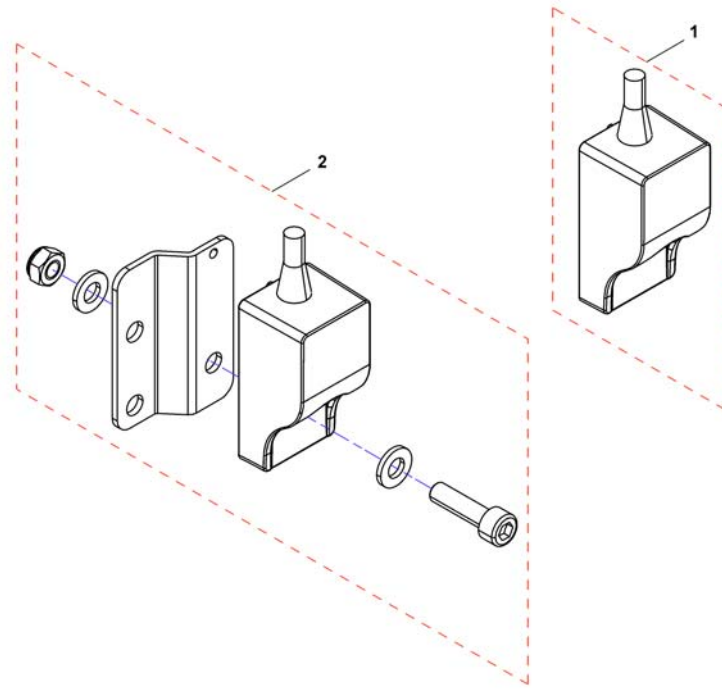

1 SP1541724

(Holder Gyro)

1

1	-	(Remote REM 24 SD with Brackets) [1601/1602]	1
2	-	(Remote REM A & B with Brackets) [1638/1639/1643/1644]	1
3	-	(Remote REM 550 with Brackets) [1617/1618]	1
4	-	(Remote REM 34 with Brackets) [1611]	1
5	-	(Remote G 90 A with Brackets) [1614/1616]	1
6	-	(Remote G91S with Brackets) [1615]	1
7	-	(Centre control ACS REM41) [1607/1608]	1
8	-	(Remote Small Chin Control with Brackets) [1609]	1
9	-	(Remote Dual Control with Brackets) [1291/1292]	1
10	-	(Remote IDC Dual Control with Brackets) [1645]	1