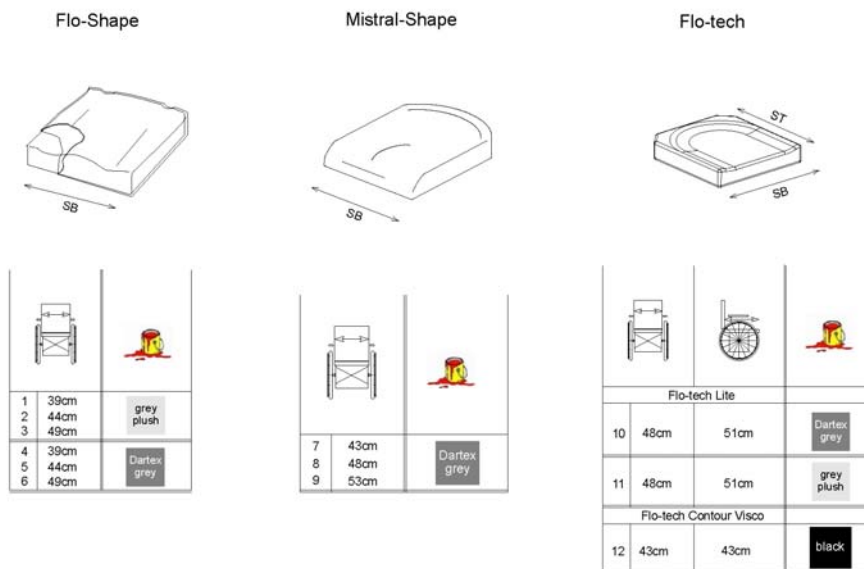

1	1508054	PUTE SETE FLO-SHAPE 355X535 TR 32 [1464+0289]	1
2	1508056	PUTE SETE FLO-SHAPE 405X535 TR 32 [1465+0289]	1
3	1508058	PUTE SETE FLO-SHAPE 455X535 TR 32 [1466+0289]	1
4	1508053	PUTE SETE FLO-SHAPE 355X535 TR 23 [1464+0278]	1
5	1508055	PUTE SETE FLO-SHAPE 405X535 TR 23 [1465+0278]	1
6	1508057	PUTE SETE FLO-SHAPE 455X535 TR 23 [1466+0278]	1
7	1435856	SETEPUTE 365/490 MISTRAL 2LAGS TR23 [1470]	1
8	1435857	SETEPUTE 415/490 MISTRAL 2LAGS TR23 [1321]	1
9	1435858	SETEPUTE 465/490 MISTRAL 2LAGS TR23 [1471]	1
10	SP1525259-0232	SETEPUTE SB48SD51 EASYAD STORM4 DARTEX [1978+0278]	1
11	SP1525259-0237	(Easy-Adapt cushion (Flo-tech Lite) SW 48 x SD 51cm Grey Plush) [1978+0289]	1
12	1501113	(Seat Cushion Flo-tech Contour Visco SW 43cm x SD 43cm) [1901]	1