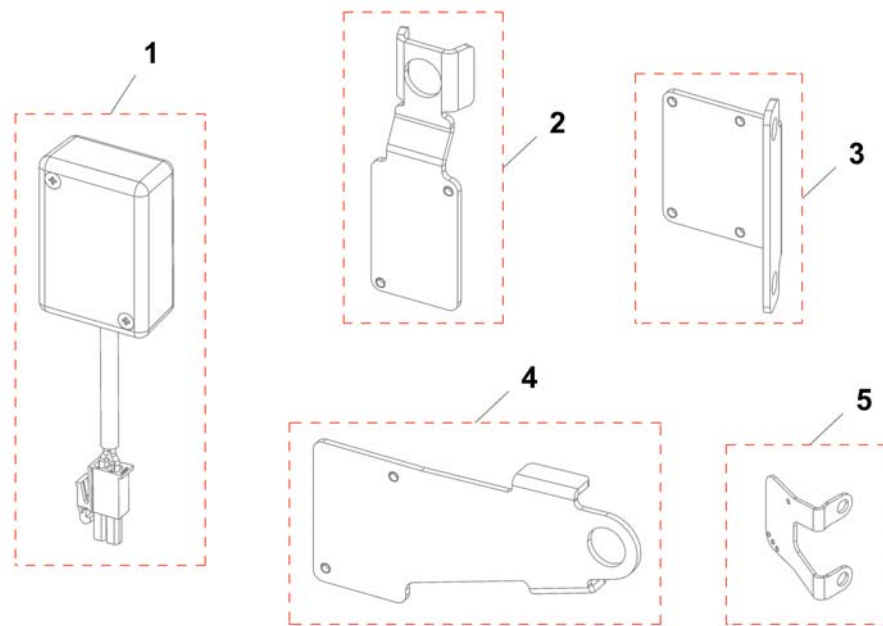

(Slow-Stop-Sensor & Holder)

1533662X.dwg

1	SP1533662	(Slow-stop-sensor, ACS2, cpl.)	1
1	SP1572175	(Slow-stop-sensor, ACS2, Modulite, cpl.)	1
1	SP1537477	(Slow-stop-sensor, R-Net, cpl.)	1
1	SP1571202	(Slow-stop-sensor, R-Net, Modulite, cpl.)	1
2	SP1533665	FESTE STD SETE KPL BORA	1
3	SP1533661	FESTE FAST SETE BORA	1
4	SP1534049	FESTE FLEXII SETE BORA	1
5	SP1563880	(Holder slow-stop-sensor Modulite)	1