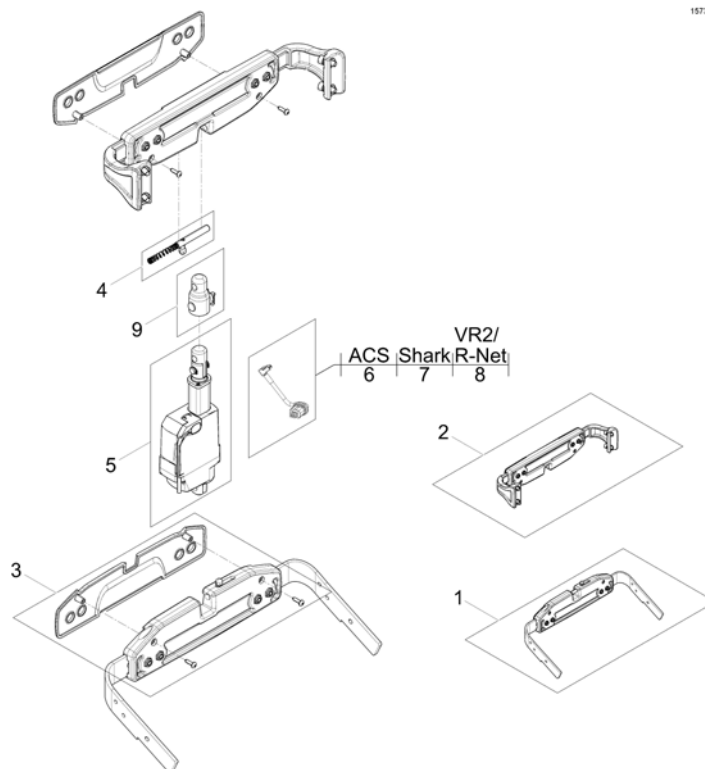

(Back Recliner / Stabilization bracket)

1573111.no

1	SP1567169	(Actuator bracket (pre set to SW 43cm))	1
2	SP1567168	(Stabilization bracket (pre set to SW 43cm))	1
3	SP1571702	(Cover)	1
4	SP1571704	(Locking bolt)	1
5	SP1557820	(Actuator)	1
6	SP1572166	(Actuator Cable)	1
7	SP1552297	(Cable for actuator)	1
8	SP1561401	(Cable for actuator)	1
9	SP1573002	(Safety adapter)	1