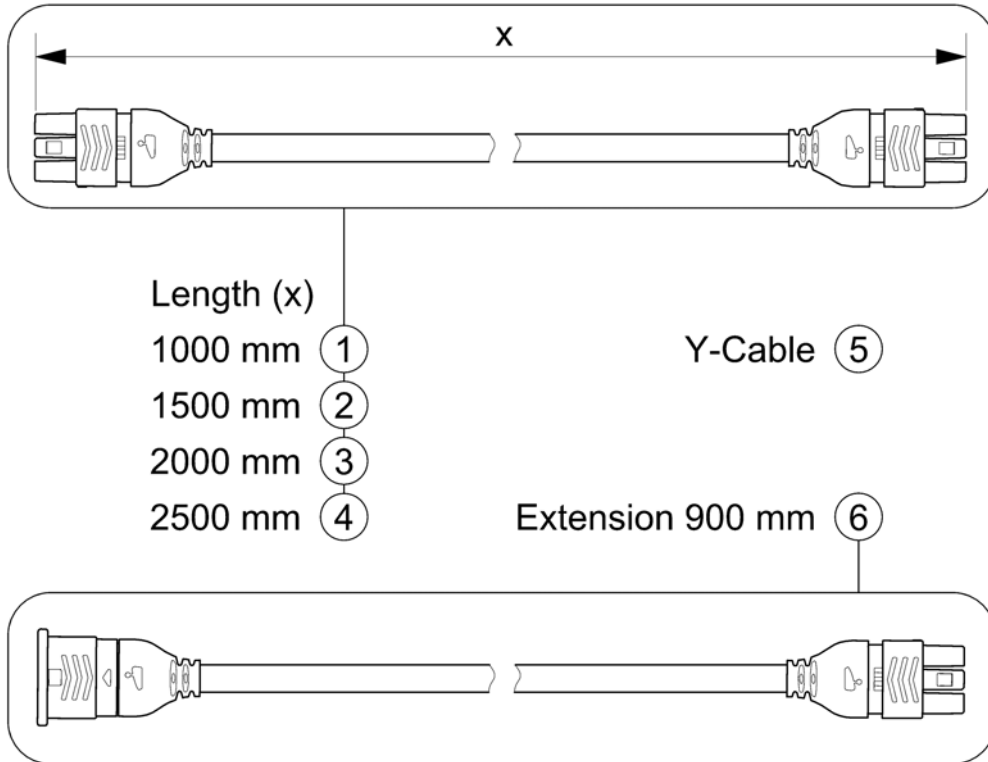

# (Remote Bracket Dual Control for Modulite Seat)

1574296 iso

1	SP1571824	(Remote Bracket Dual Control LH)	1
2	SP1571825	(Remote Bracket Dual Control LH)	1

---

-	(Buscable Shark)	1
-	(Programming Kits)	1

1	1448922	(Buscable Shark 1000mm)	1
2	1450313	BUSKABEL 1500 MM SHARK	1
3	1484911	(Buscable Shark 2000mm)	1
4	SP1510073	(Buscable Shark 2500mm)	1
5	1450314	BUSKABEL Y SHARK	1
6	1116404	(Extension Cable Shark 900mm)	1