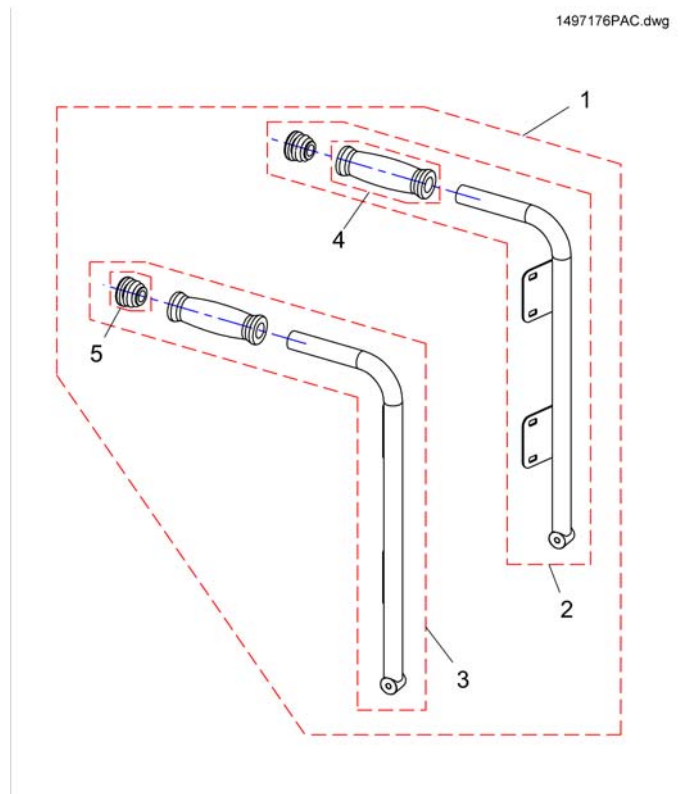

(Backposts for Padded Back, powered)

1	SP1497176	(Backposts LH/RH SD 44/48cm, powered)	1
2	SP1528366	(Backpost LH SD 44/48 cm)	1
3	SP1528367	(Backpost RH SD 44/48 cm)	1
4	1435421	HÅNDTAK Ø22	1
5	5816421	(Plug for Ø22 Tube)	1