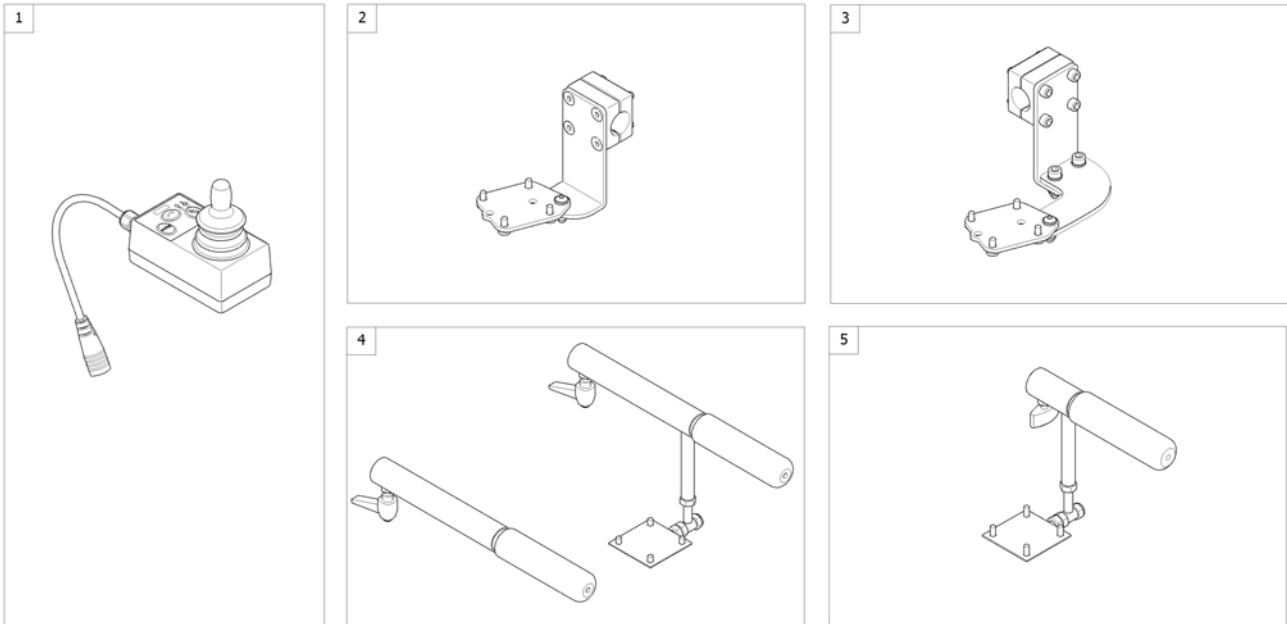

(Remote Dual Control with Brackets)

1561036 iso

1	SP1532447	(Remote Dualcontrol R-Net Attendant") [1595]	1
2	-	(Remote Bracket Dual Control for Standard-/Flex2-Seat)	1
3	-	(Remote Bracket Dual Control for Modulite Seat)	1
4	-	(Remote Bracket Dual Control long for Firm Seat)	1
5	-	(Remote Bracket Dual Control short for Firm Seat)	1