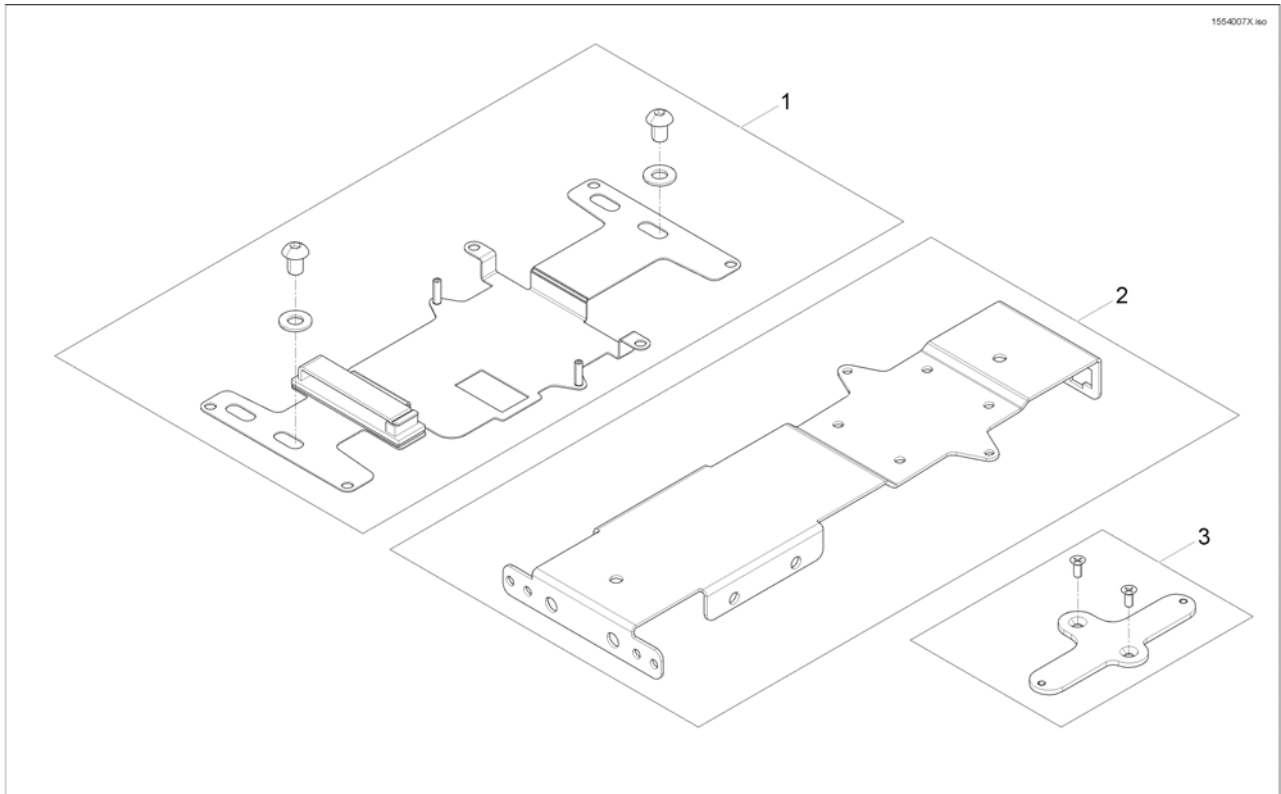

(ACT-Brackets)

1	SP1569960	(ACT bracket)	1
2	SP1564650	(Multi support bracket)	1
3	SP1554007	(ACT cross bracket)	1