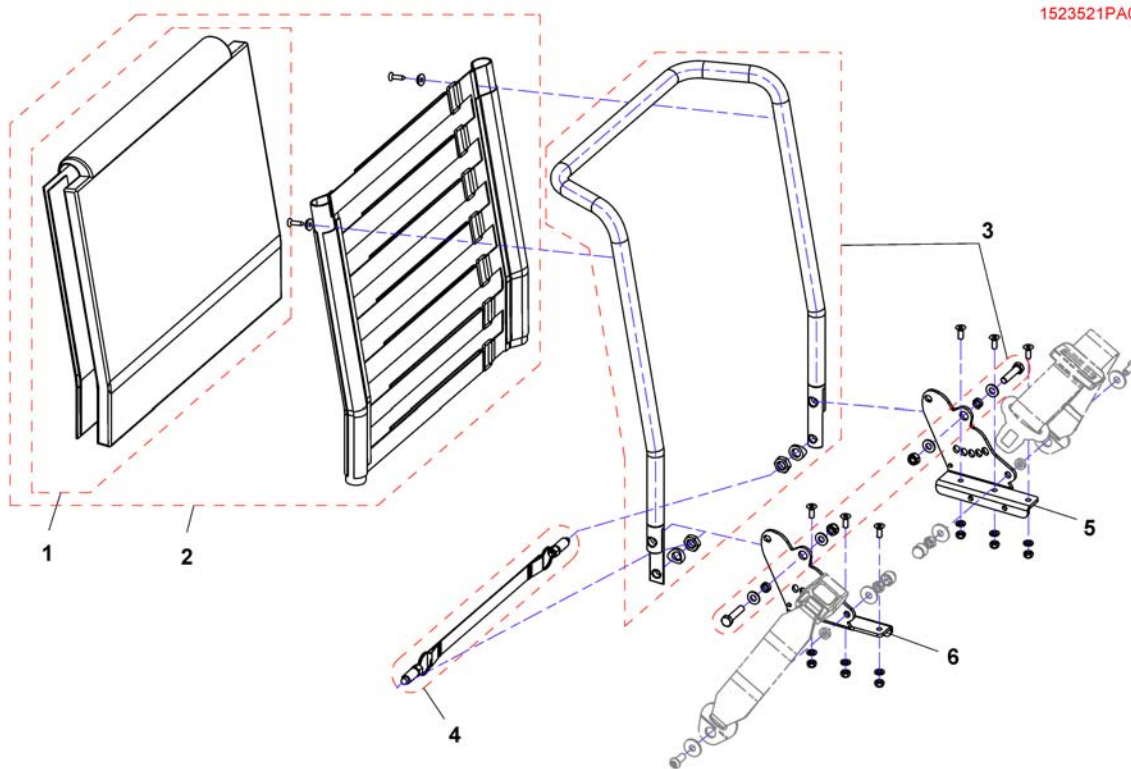

(Backrest Standard Seat, quick release)

1523521PAC.dwg

1	1420445	RYGGPUTE BORA	1
1	1420452	RYGGPUTE 54 CM BORA	1
2	1422062	VELCRO RYGG STANDARD SETE STORM3	1
2	1422063	VELCRO RYGG STANDARD SETE RH54 STORM3	1
3	SP1523520	RYGGRØR 480MM BORA	1
3	SP1527953	RYGGRØR 540MM BORA	1
4	SP1528346	(Snapper with Belt)	1
5	SP1523519	RYGGFESTE VE BORA	1
6	SP1523518	RYGGFESTE HØ BORA	1