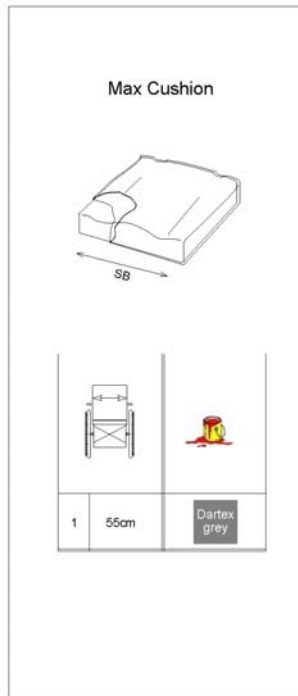

1511723 (en)

1 SP1536595

SETEPUTE SB55 SD65 MAX STORM4 MAX
[1459]

1