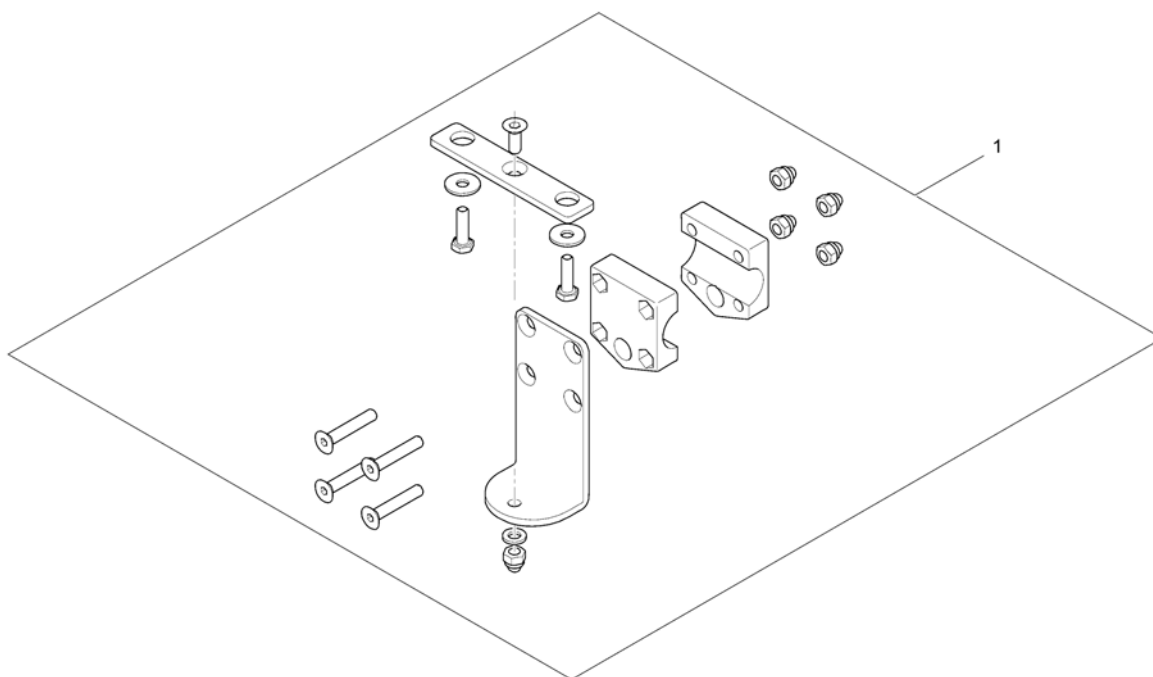

(Remote Bracket Dual Control for Standard-/Flex2-/Max-Seat)

1560885.iso

1 SP1422818

FESTEBRAKETT LEDSAGERSTY RYGGMONT ENEKL

1