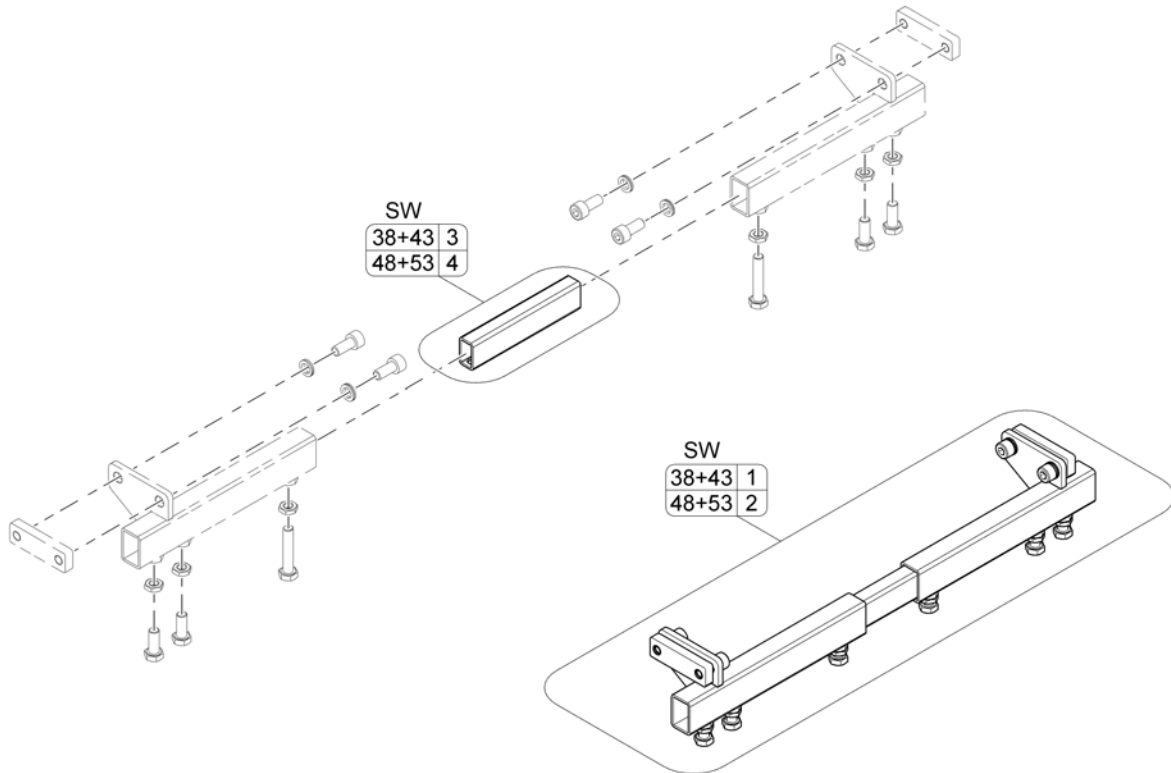

1	SP1559305	(Legrest Support SW38+43, cpl.)	1
2	SP1559307	(Legrest Support SW48+53, cpl.)	1
3	SP1558134	(Connection Tube SW38+43)	1
4	SP1558135	(Connection Tube SW48+53)	1