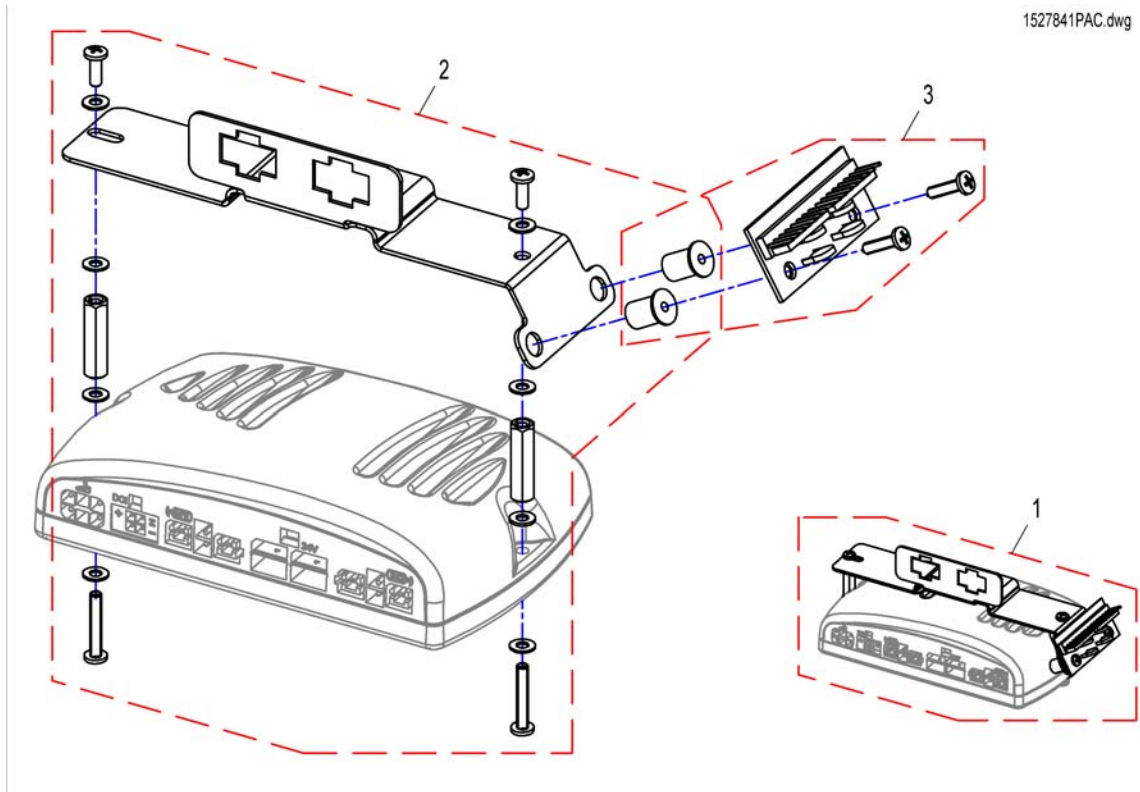

(Lightboardholder Shark/ACS2)

1527841PAC.dwg

1	SP1527841	LYSFORDELER BORA	1
2	SP1528412	HOLDER LYSMODUL BORA	1
3	SP1528550	(Lightboard for all elektronik systems)	1