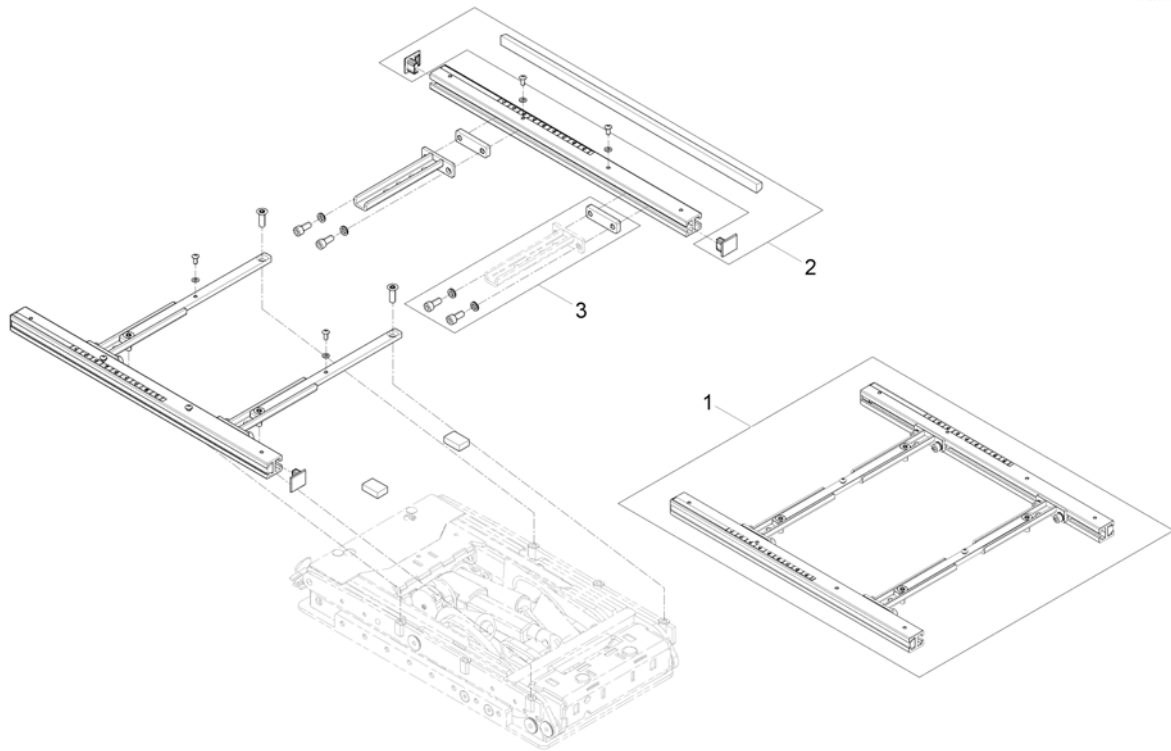

(Telescopic Seat Frame for Tilt 30° / Lifter)

1572004 no

1	SP1572992	(Seatframe, cpl., pre set up to SW 43cm)	1
2	SP1571810	(Sealing strap with plugs)	1
3	SP1571811	(Groove stone with mounting parts)	1