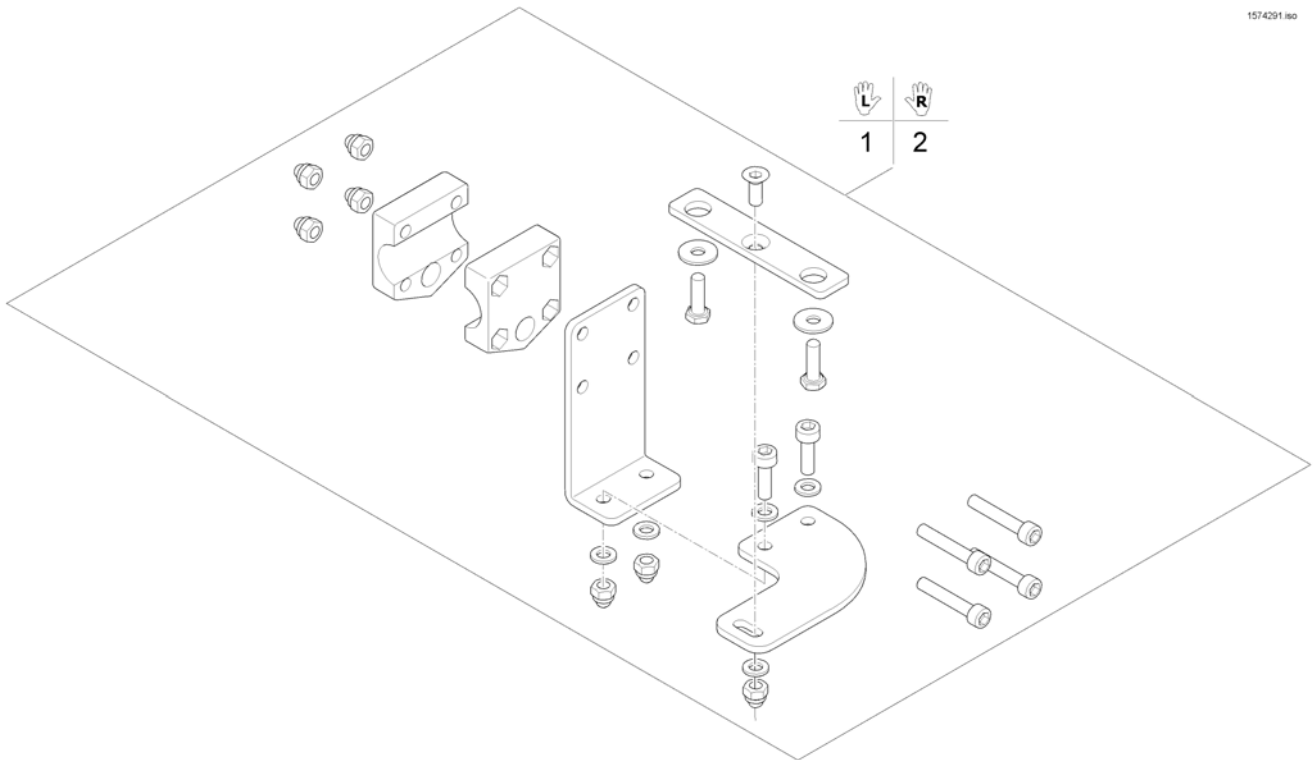

# (Remote Bracket Dual Control for Modulite Seat)

1574291 iso

1	SP1571799	(Remote Bracket Dual Control LH)	1
2	SP1571800	(Remote Bracket Dual Control RH)	1