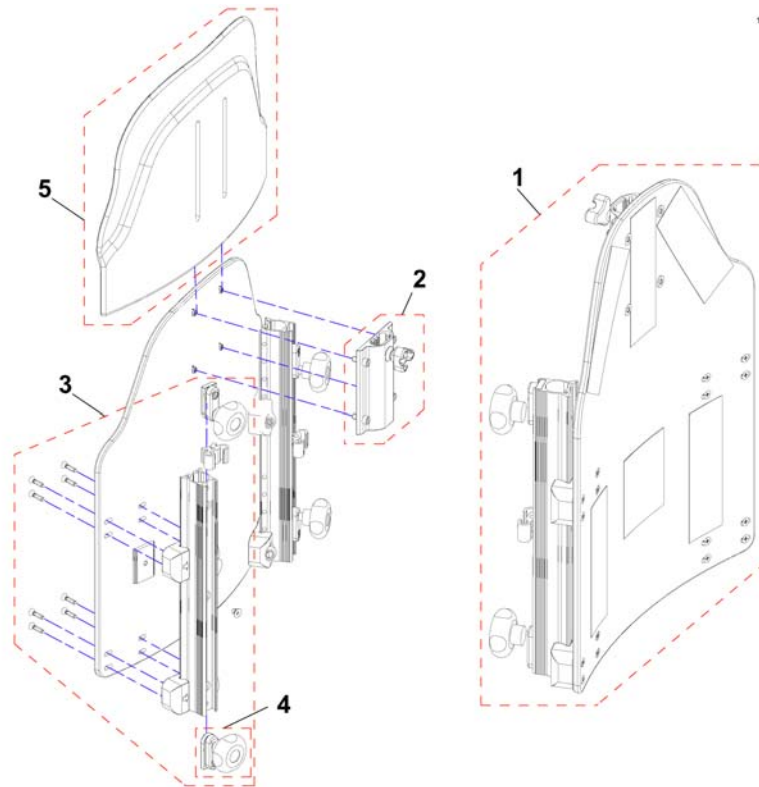

1	1440151	RYGG FLEX 2 292 SPI3 FAST BELLIS AZALEA SPI3	1
1	1440152	RYGGSKJOLD 34,2 KPL MED RYGGSKINNE	1
1	1440153	RYGGSKJOLD 39,2 KPL MED RYGGSKINNE	1
2	1446010	FESTE NAKKE HODESTØTTE KPL BELLIS COMFORT 2	1
3	1446008	RYGGRØR KPL HØ BELLIS NY MODELL	1
3	1446009	RYGGRØR KPL VE BELLIS NY MODELL	1
4	5253088	LÅSKLOSS KPL F RYGGRØR REA COMFORT	1
5	1440147	RYGGFORLENGER 29,0 KPL	1
5	1440148	RYGGFORLENGER 34,2 KPL	1
5	1440149	RYGGFORLENGER 39,2 KPL	1