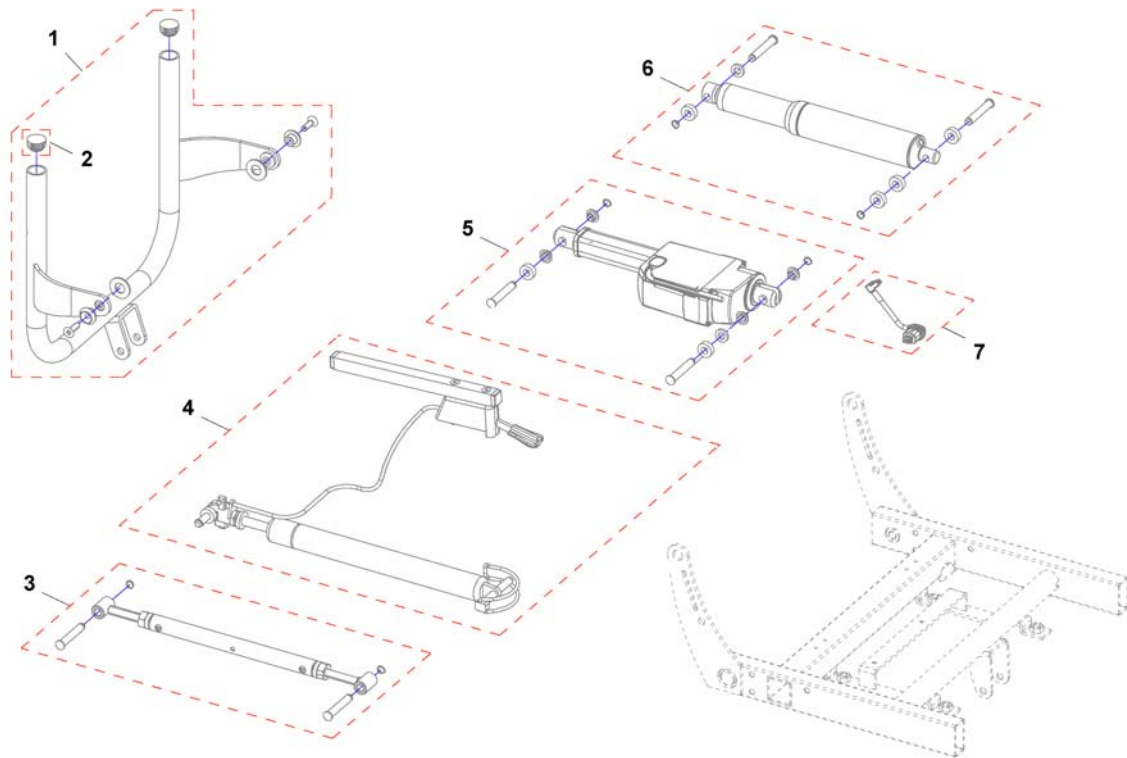

1	SP1551684	(Backrest Support Flex2, SW 55 cm (with and without lifter))	1
2	L01008	(Tube End Plug SI 22)	1
3	SP1531270	RYGGREGULERING MAN BORA [0959]	1
4	SP1552566	(Backrest adjustment, pneumatic)	1
5	SP1552547	(Backrest adjustment, powered, 30°) [0947]	1
6	SP1531268	MOTOR RYGGREG BORA [0947+ACS]	1
6	SP1531269	(Backrest adjustment, powered R-NET) [0947+R-NET]	1
7	SP1556449	(Cable for Actuator) [0947+ACS]	1
7	SP1556448	(Cable for actuator) [0947+R-NET]	1