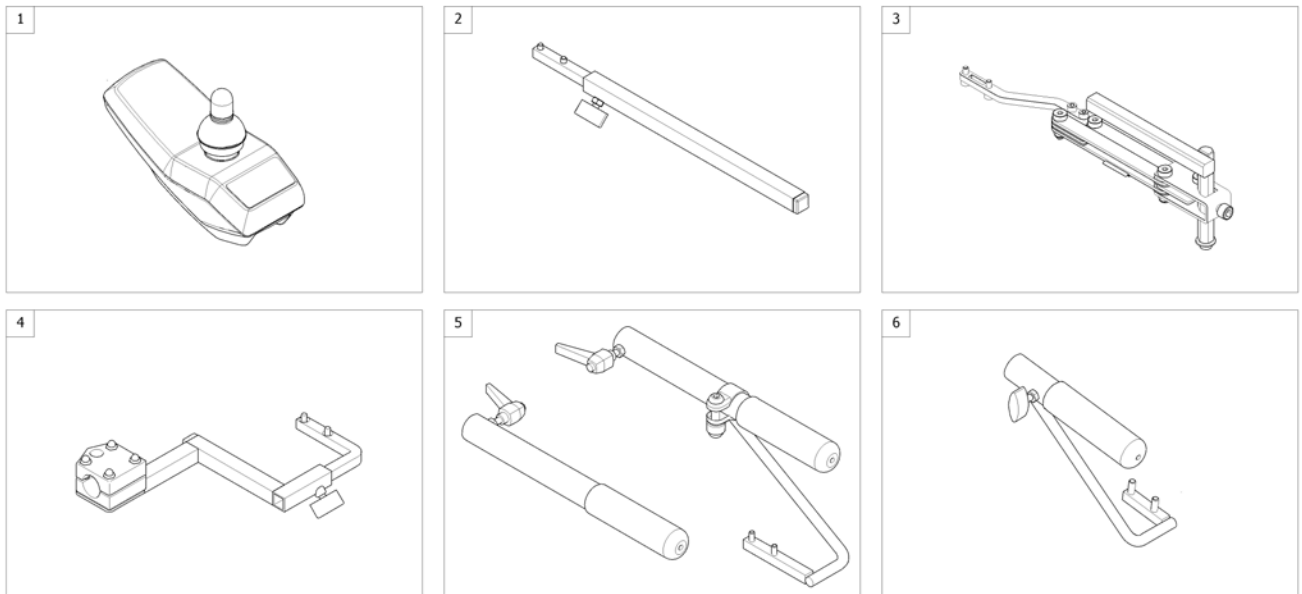

(Remote REM 24 SD with Brackets)

1560836 iso

1	1436541	(Remote REM24SD) [1601/1602]	1
2	-	(Remote Bracket Standard) [1601+1207/1208]	1
3	-	(Remote Bracket Swing away & height adjust.) [1601+1707/1708]	1
4	-	(Remote Bracket Attendant for Standard-/Flex2-/Max-Seat) [1602+1207/1208]	1
5	-	(Remote Bracket Attendant long for Firm Seat) [1602+1207/1208]	1
6	-	(Remote Bracket Attendant short for Firm Seat) [1602+1207/1208]	1