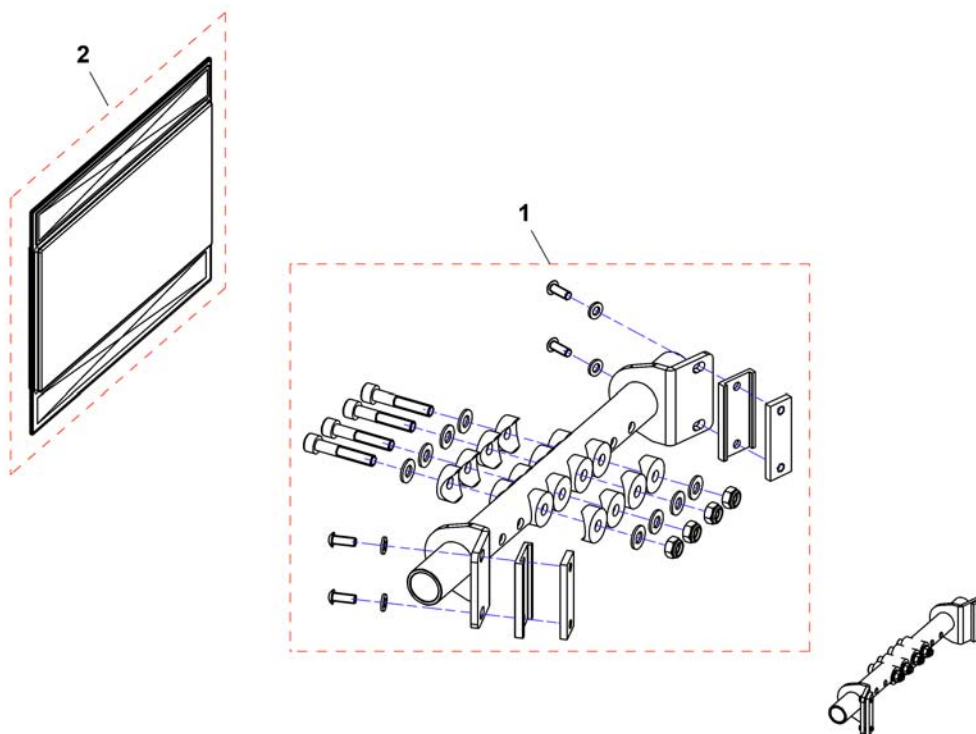

(Mounting bracket Flip-up armrests)

1548568.png

1	SP1548568	FESTER OPPFEL ARML SB39 BORA	1
1	SP1548569	FESTER OPPFEL ARML SB44 BORA	1
1	SP1548631	FESTER OPPFEL ARML SB49 BORA	1
2	SP1550410	(Protection cover)	1