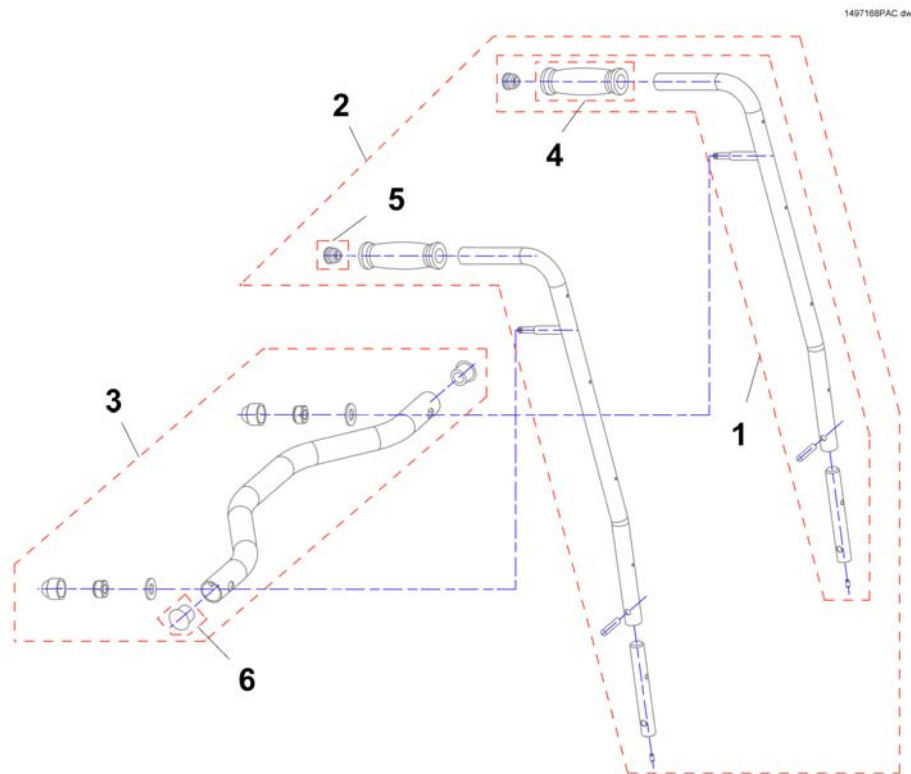

(Backposts for tension adjustable)

1	SP1528385	SETERØR KPL SD30-33CM BORA	1
1	SP1528386	SETERØR KPL SD35-38CM BORA	1
1	SP1528387	SETERØR KPL SD44-48CM BORA	1
2	SP1497166	SETERØR KPL SD30-33CM BORA	1
2	SP1497167	SETERØR KPL SD35-38CM BORA	1
2	SP1497168	SETERØR KPL SD44-48CM BORA	1
3	SP1497169	(Crossbar SW 33cm)	1
3	SP1497170	(Crossbar SW 38cm)	1
3	SP1497171	(Crossbar SW 43cm)	1
4	1435421	HÅNDTAK Ø22	1
5	L01019	(End Plug 7/8")	1
6	L01049	(TUBE END PLUG SL 18)	1