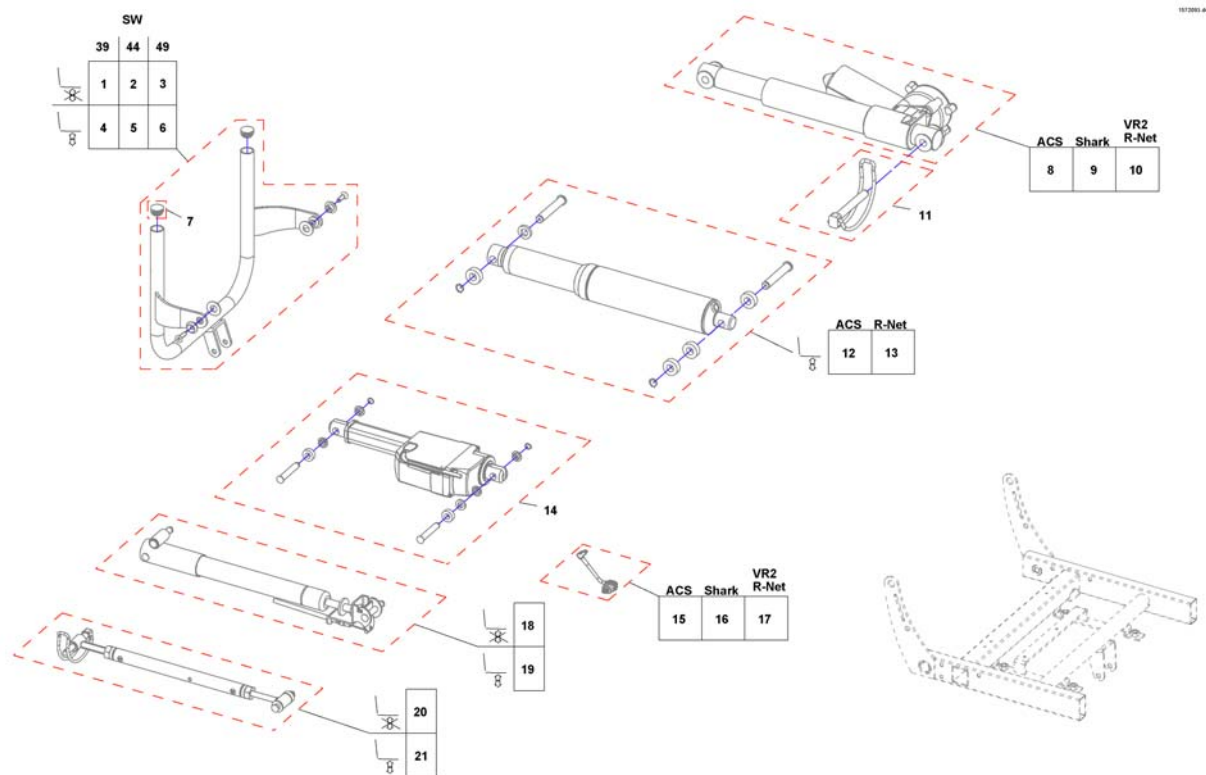

(Backrest Recliner)

1	SP1526889	RYGGRØR MED FESTER SB39 BORA	1
2	SP1526890	RYGGRØR MED FESTER SB44 BORA	1
3	SP1526891	RYGGRØR MED FESTER SB49 BORA	1
4	SP1531265	(Backrest Support Flex2, SW 39 cm)	1
5	SP1531266	(Backrest Support Flex2, SW 44 cm)	1
6	SP1531267	(Backrest Support Flex2, SW 49 cm)	1
7	L01008	(Tube End Plug SI 22)	1
8	SP1526892	MOTOR RYGGREGULERING BORA	1
9	SP1528267	(Backrest adjustment, powered Shark)	1
10	SP1528264	(Backrest adjustment, powered VR2 / R-NET)	1
11	1439936	LÅSSPLINT 8X60 BORA	1
12	SP1531268	MOTOR RYGGREG BORA	1
13	SP1531269	(Backrest adjustment, powered R-NET)	1
14	SP1552547	(Backrest adjustment, powered, 30°)	1
15	SP1556449	(Cable for Actuator)	1
16	SP1556449	(Cable for Actuator)	1
17	SP1552297	(Cable for actuator)	1
18	SP1526893	GASSFJÆR RYGGREGULERING BORA	1
19	SP1552566	(Backrest adjustment, pneumatic)	1
20	SP1528085	(Backrest adjustment, manual)	1
21	SP1531270	RYGGREGULERING MAN BORA	1