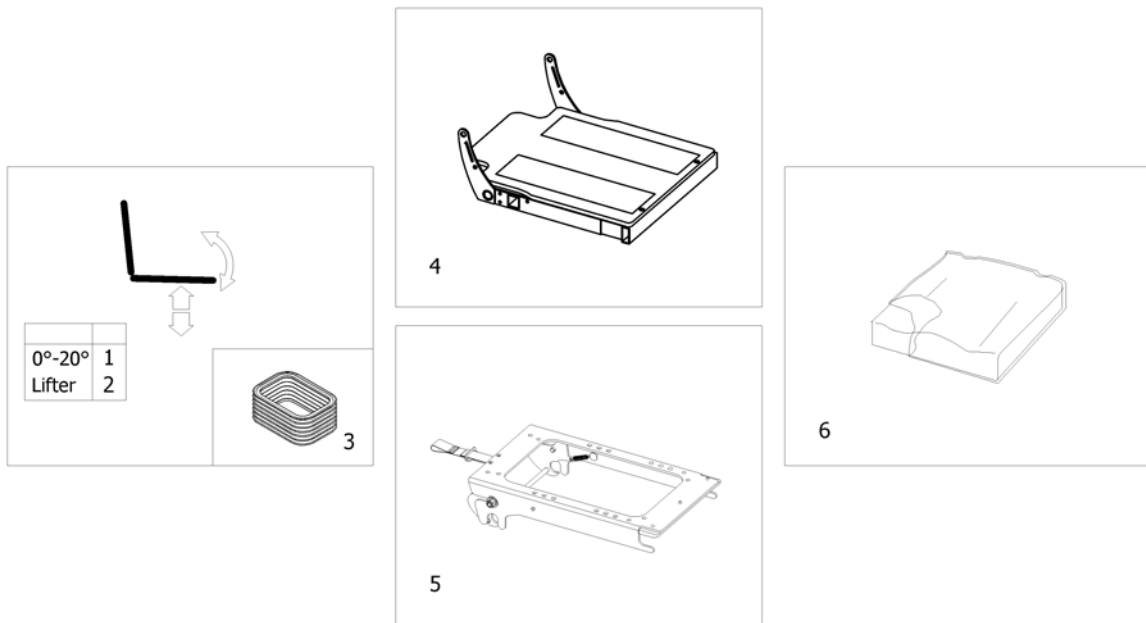

1	-	(Tilt 20°) [1002/1014]	1
2	-	(Lifter) [1021]	1
3	-	(Bellows) [1311]	1
4	-	(Seat Frame with Plates)	1
5	-	(Seat Frame Support)	1
6	-	(Seat Cushion Max)	1