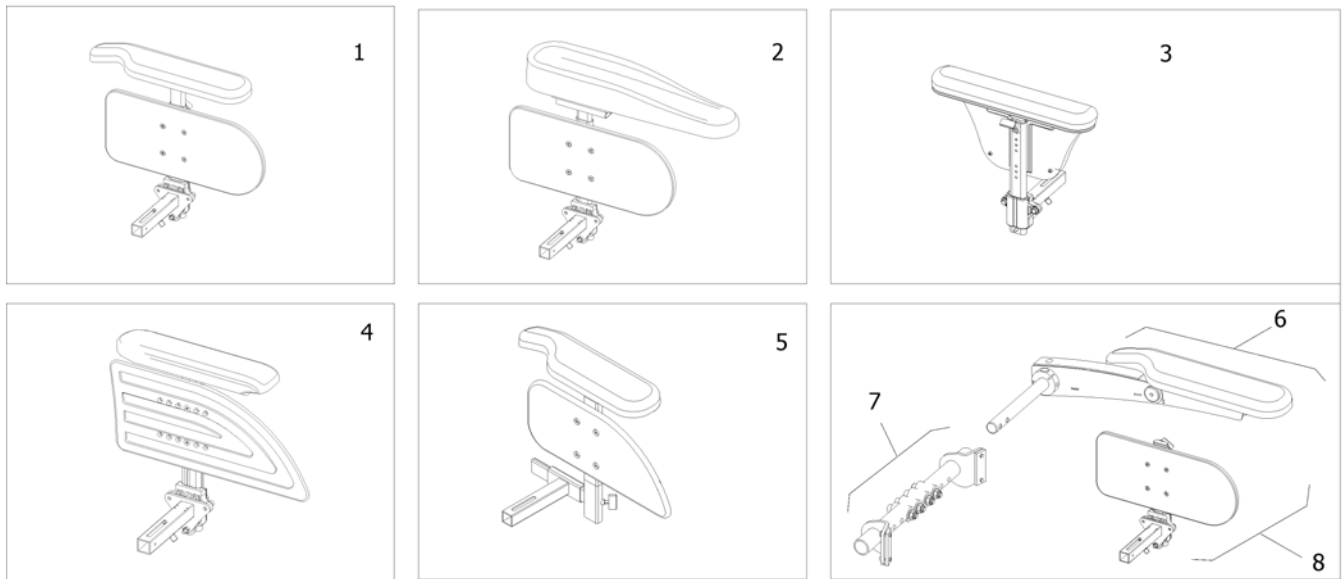

1	-	(Armrest long) [0670]	1
2	-	(Armrest Hemiplegic) [0670+0671/0672]	1
3	-	(Armrest Azalea style) [0625]	1
4	-	(Armrest RIO, Flex II) [0624]	1
5	-	(T-Armrest detachable) [0606]	1
6	-	(Flip-up armrest) [0621]	1
7	-	(Mounting bracket Flip-up armrests) [0621]	1
8	-	(Skirt guard Flip-up armrest) [0623]	1