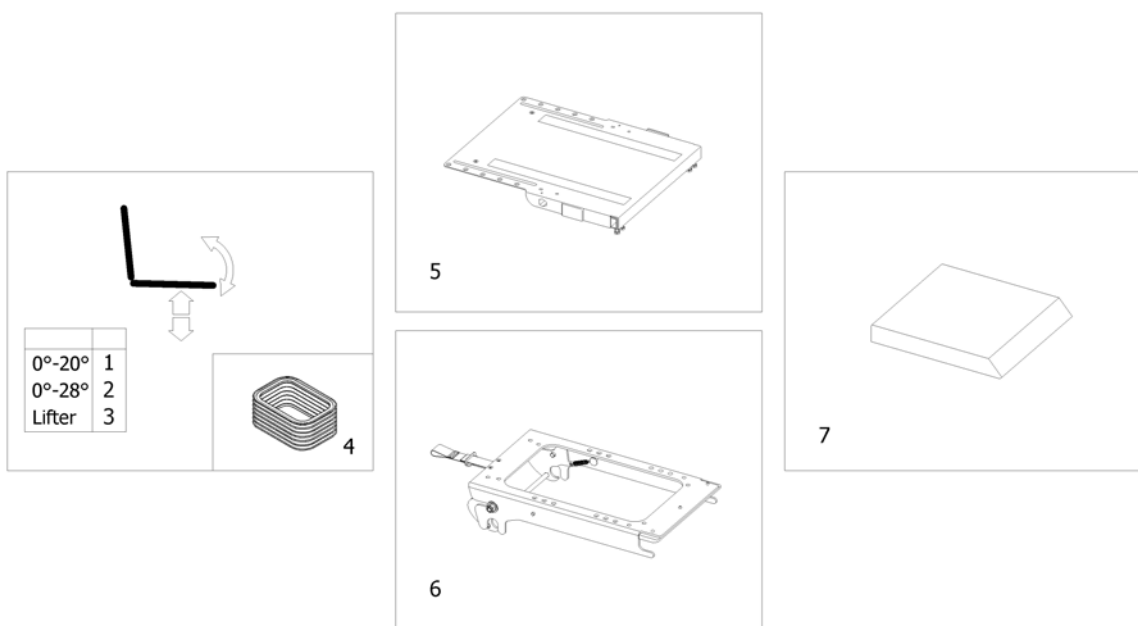

Invacare® Bora | Sete
(Standard Seat)

1571699.iss

1	-	(Tilt 20°) [1002/1014]	1
2	-	(Tilt 28°) [1043]	1
3	-	(Lifter) [1021]	1
4	-	(Bellows) [1311]	1
5	-	(Seat Frame with Plate)	1
6	-	(Seat Frame Support)	1
7	-	(Seat Cushion) [1336/1901]	1