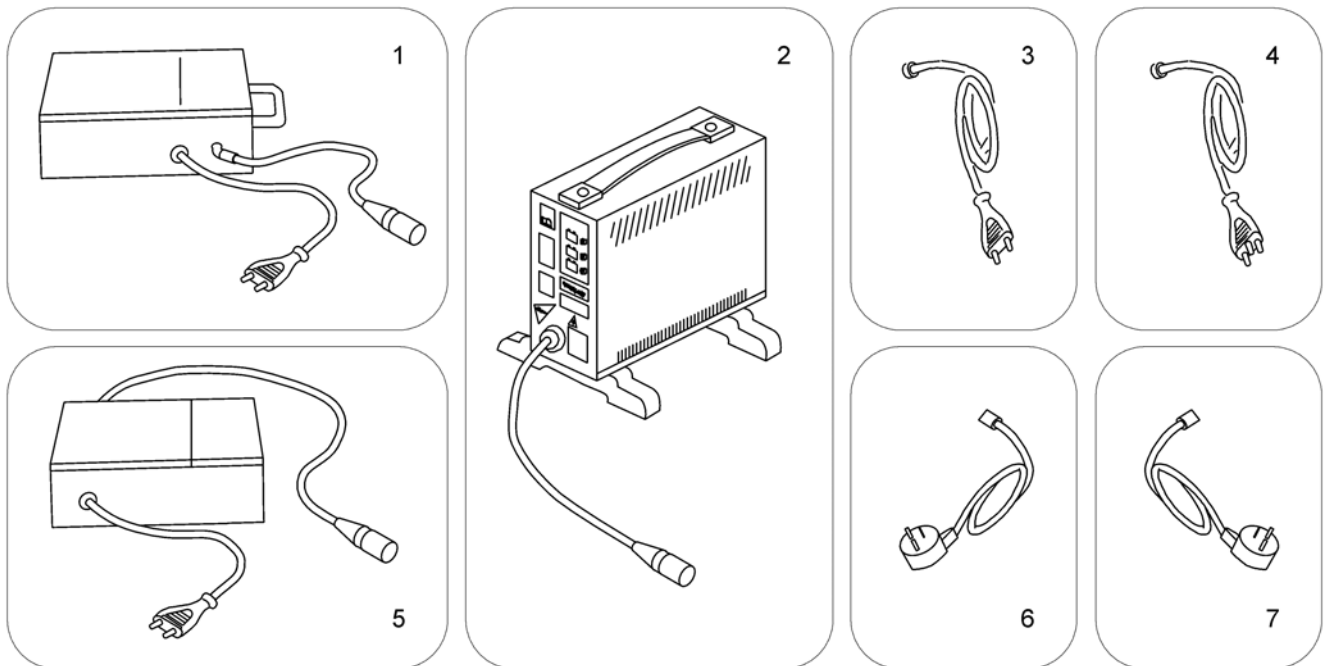

1	5813987	(Charger 8A, Gi Popular (Sweden only))	1
2	SPP51981	(Charger 8A for Batteries up to 73Ah (without power cord))	1
3	P21079	(Power Cord, Continental Shockproof Plug)	1
4	1443841	(Power Cord, Swiss)	1
5	1510201	(Charger 10A, Powercharge Classic (G50), for Batteries from 97AH (with power cord))	1
5	SP1545511	LADER LADAC/DEFA 701239 MED PLUGG	1
6	P21080	(Power Cord, UK)	1
7	SP1553849	(Power Cord, Israel)	1