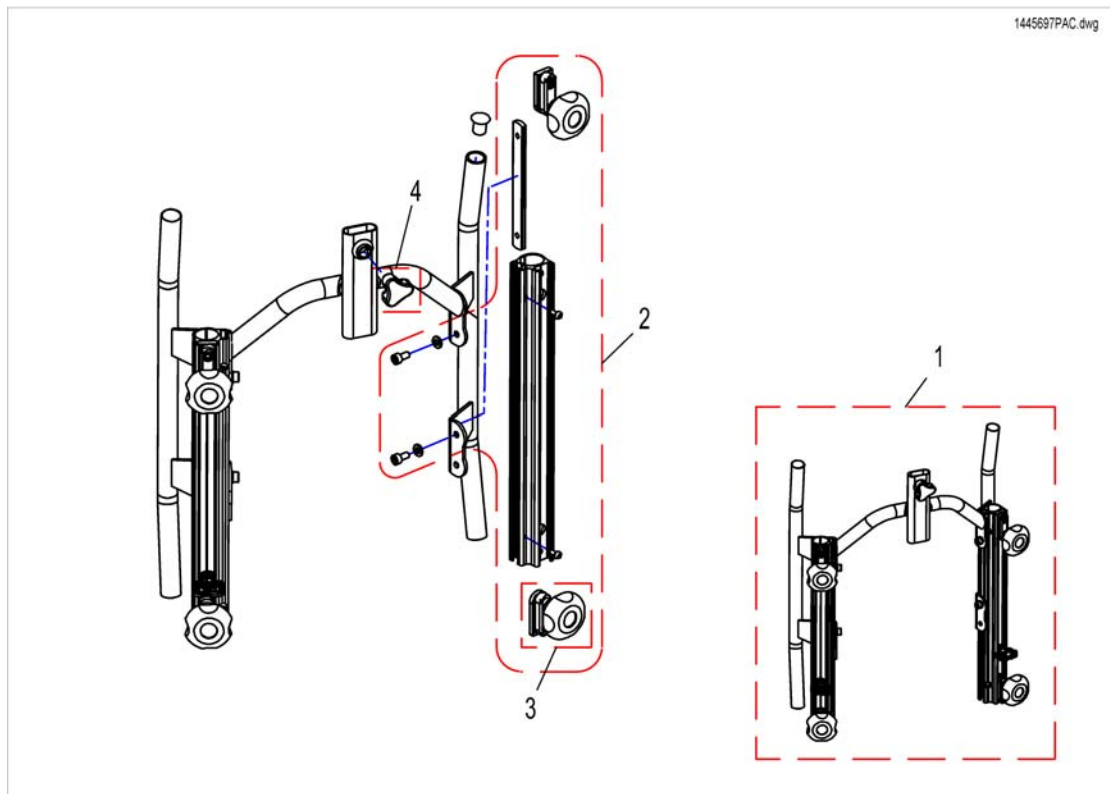

(Backrest frame Flex2, tension adjustable)

1	1445844-0509	RYGGRAMME KPL 292 BELLIS AZALEA	1
1	1445845-0509	RYGGRAMME KPL 342 BELLIS AZALEA	1
1	1445846-0509	RYGGRAMME KPL 392 BELLIS AZALEA	1
2	1445848	RYGGRØR TIL VELCRO KPL FLEX 3	1
3	5253088	LÅSKLOSS KPL F RYGGRØR REA COMFORT	1
4	1444175	RATT M12 STORM4 MAX / REA	1