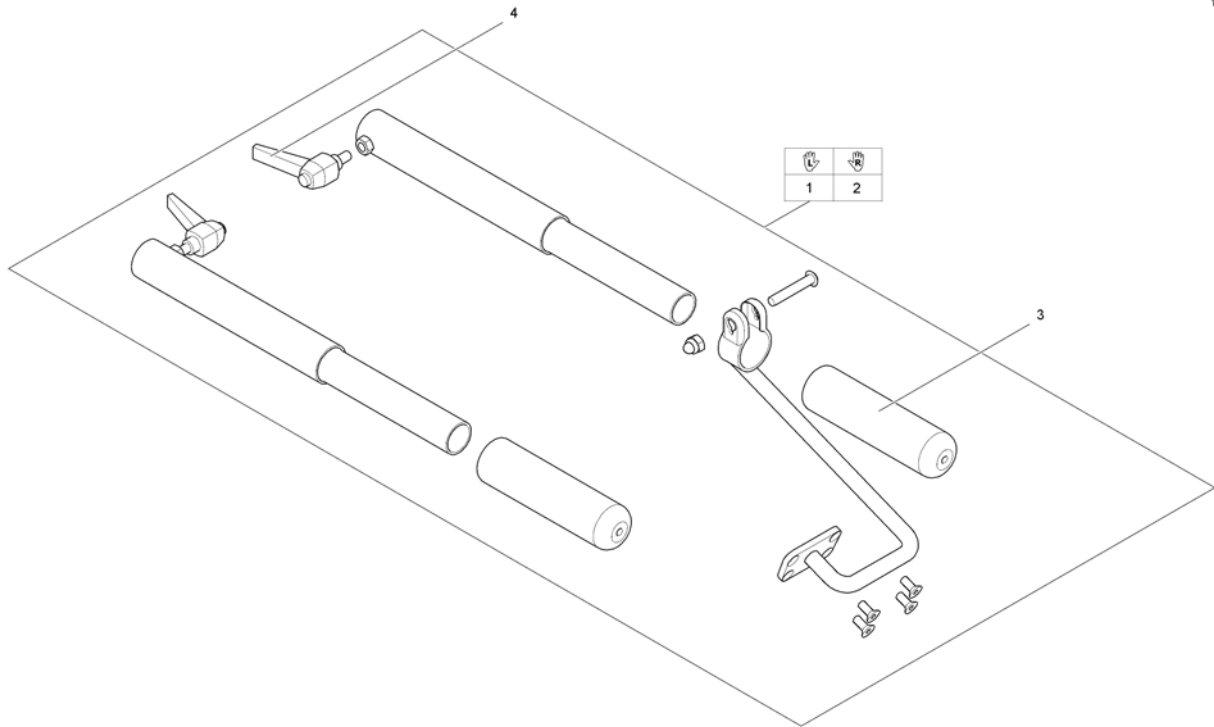

(Remote Bracket Attendant long for Firm Seat)

1560312.iso

1	SP1509702	(Holder Attendant Control G90A LH)	1
2	SP1509696	(Holder Attendant Control G90A RH)	1
3	1435421	HÅNDTAK Ø22	1
4	L32902	LÅSESKRUE MED HENDEL ARMLEN M6X10 STORM/G40	1