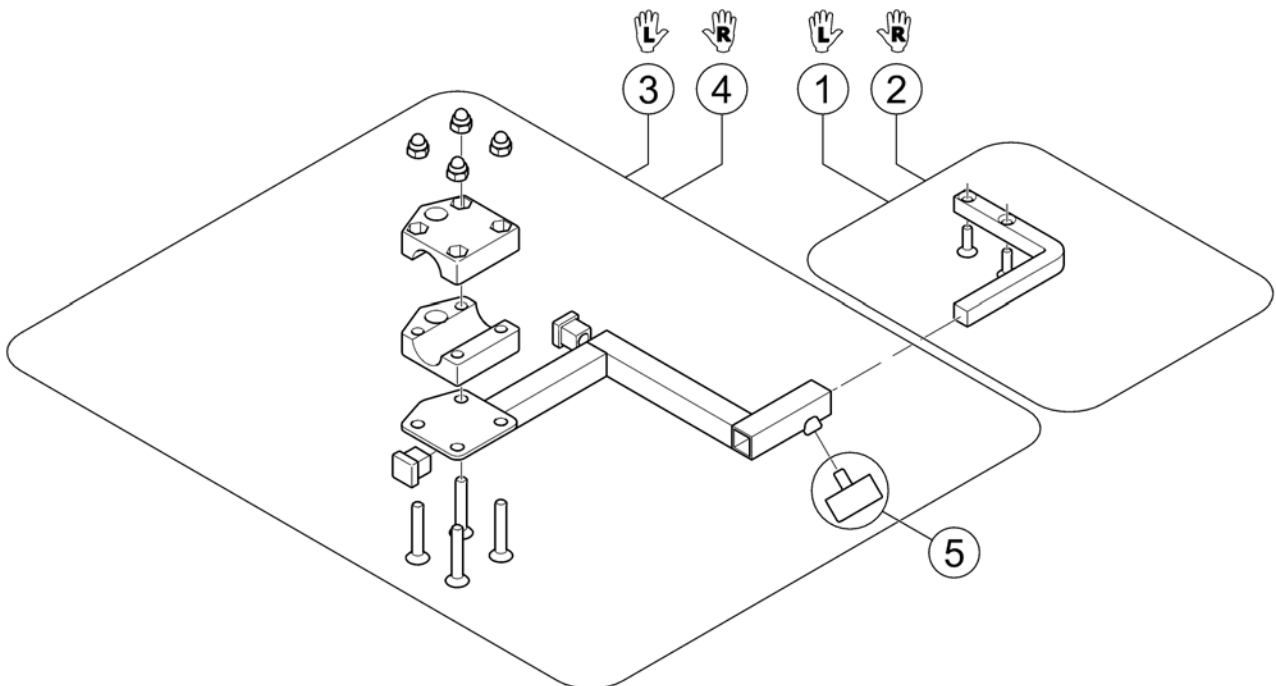

(Remote Bracket Attendant for Standard-/Flex2-/Max-Seat)

1560837.no

1	1422806	(Remote Support LH)	1
2	1422810	(Remote Support RH)	1
3	SP1422937	(Bracket for attendant control LH)	1
4	SP1422936	(Bracket for attendant control RH)	1
5	L31001	VINGSKRUV M 6X10 GARANT G24 S	1