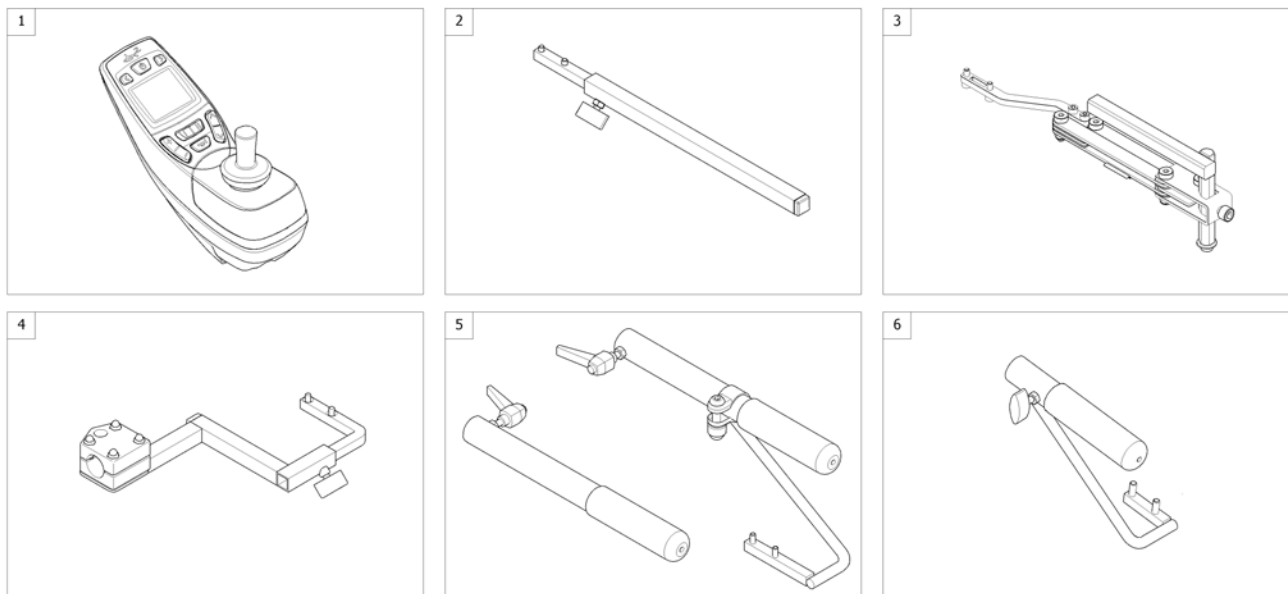

1560840 iso

1	SP1523444	STYREBOKS REM550 STORM4 TDX BORA [1617/1618]	1
2	-	(Remote Bracket Standard) [1617+1207/1208]	1
3	-	(Remote Bracket Swing away & height adjust.) [1617+1707/1708]	1
4	-	(Remote Bracket Attendant for Standard-/Flex2-/Max-Seat) [1618+1207/1208]	1
5	-	(Remote Bracket Attendant long for Firm Seat) [1618+1207/1208]	1
6	-	(Remote Bracket Attendant short for Firm Seat) [1618+1207/1208]	1