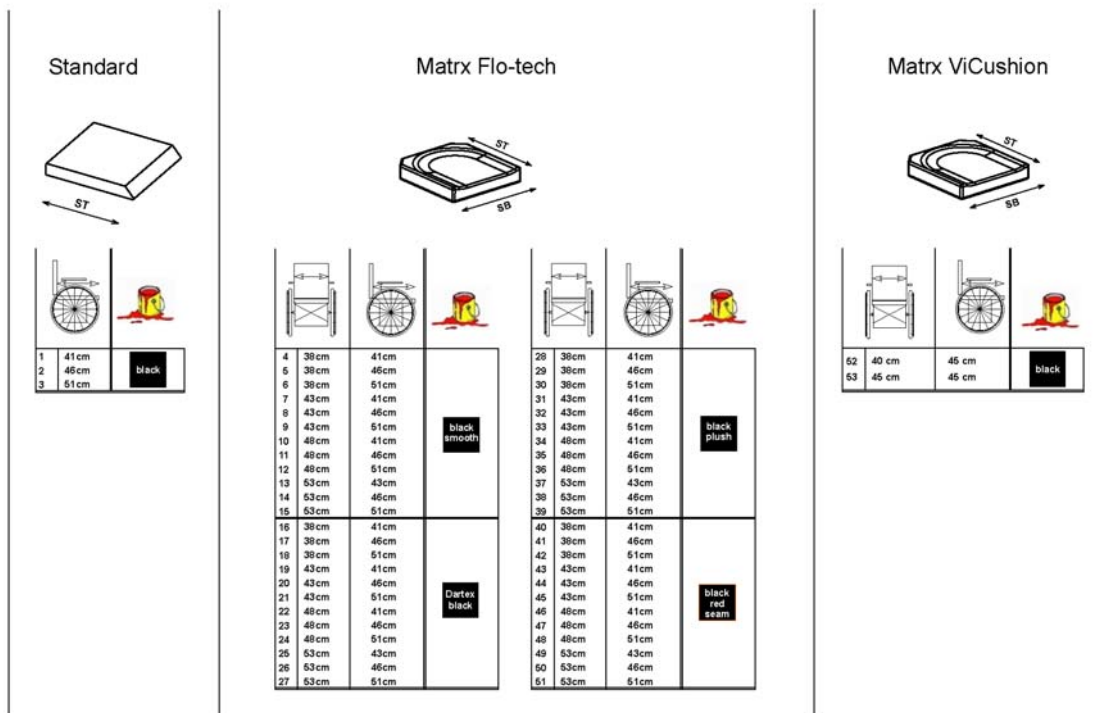

151176290

SW	
38	
43	1
48	
53	2

---

1	SP1557877	(Sling Seat)	1
2	SP1555911	(Sling Seat)	1

1572150 iso

1	SP1563230	(Seatplate bracket)	1
2	SP1524451	SETERAMME SUPPORT KPL BORA	1
3	SP1524455	(Strip)	1
4	SP1528340	(Pull-Spring)	1
5	SP1528341	(Bearing-Kit)	1