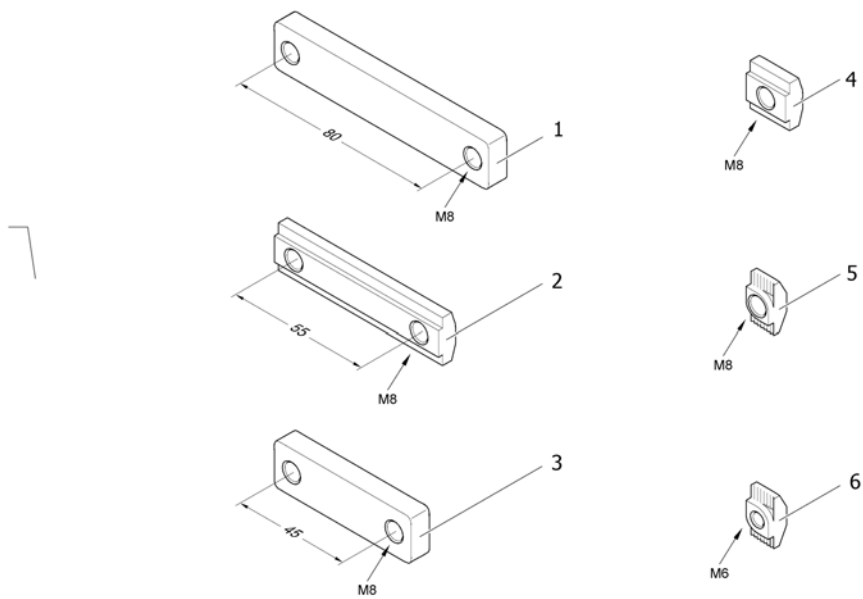

# (T-Nuts for Accessories Modulite Seat)

1574067.iso

1	SP1556401	(T-Nut, hole distance 80mm, 2x M8)	1
2	SP1572444	(T-Nut, hole distance 55mm, 2x M8)	1
3	SP1555168	(T-Nut, hole distance 45mm, 2x M8)	1
4	SP1557341	(T-Nut, 1x M8)	1
5	SP1573158	(T-Nut, 1x M8)	1
6	SP1573721	(T-Nut, 1x M6)	1