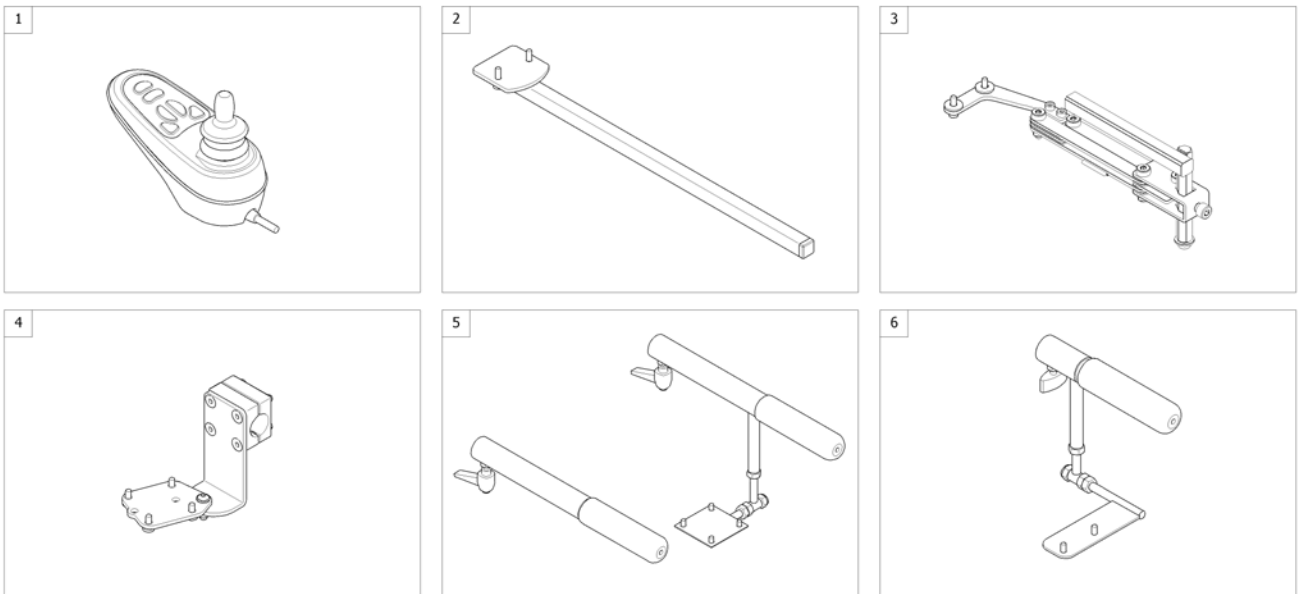

## (VR2 Remote & Brackets)

1561182 no

---

1	-	(Remote VR2 with Brackets) <i>[1552/1554]</i>	1
2	-	(Remote Dual Control with Brackets) <i>[1594]</i>	1

1561252/90

1	SP1510130	(VR2 Remote (2 actuators)) [1552/1554]	1
2	-	(Remote Bracket Standard) [1552+1207/1208]	1
3	-	(Remote Bracket Swing away & height adjust.) [1552+1707/1708]	1
4	-	(Remote Bracket Attendant for Standard-/Flex2-/Max-Seat) [1554+1207/1208]	1
5	-	(Remote Bracket Attendant long for Firm Seat) [1554+1207/1208]	1
6	-	(Remote Bracket Attendant short for Firm Seat) [1554+1207/1208]	1