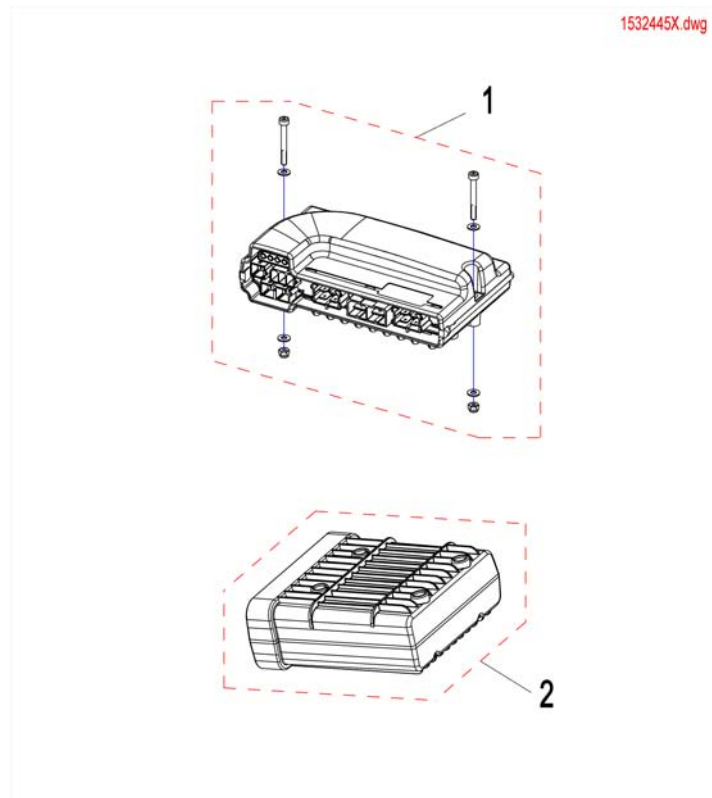

1	SP1532445	POWERMODUL BORA STORM4	1
2	SP1532446	(Seating/Lightning Module R-NET ISM-6L PGDT)	1