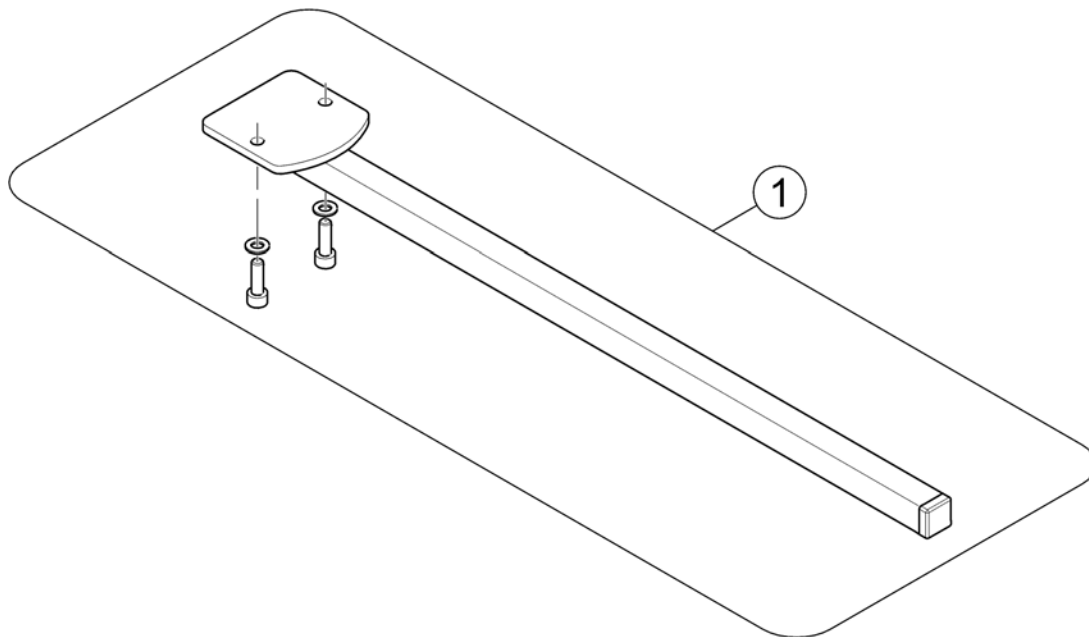

1 SP1527190 (Remote Bracket)

1