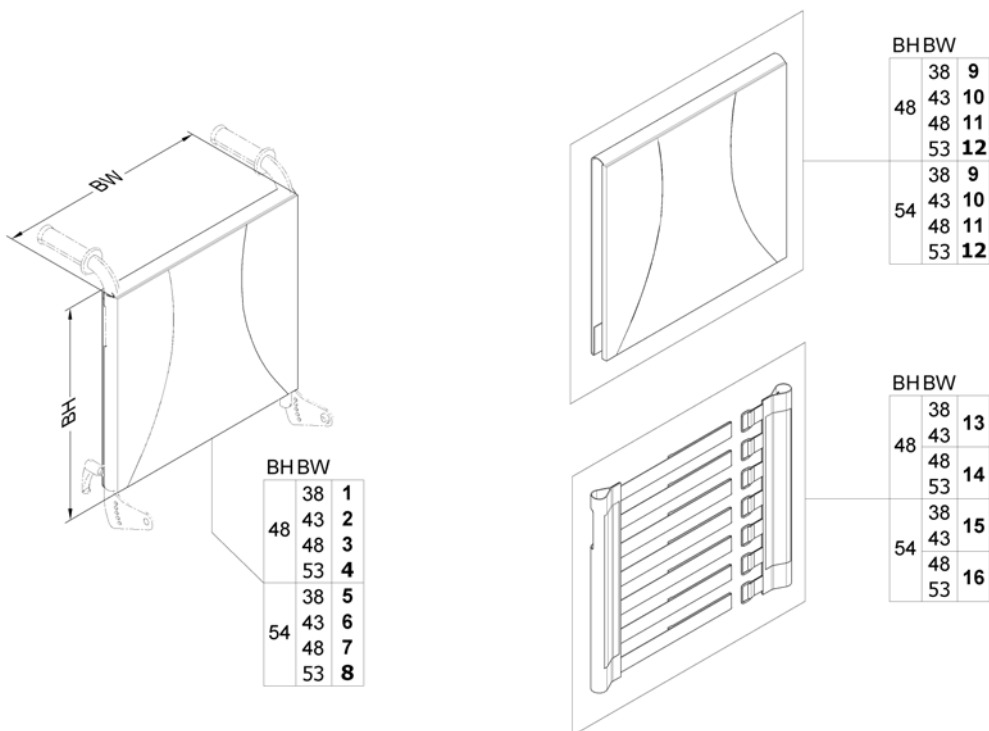

(Tension adjustable)

1571829.no

1	SP1567529	(Tension adjustable with Backrest upholstery)	1
2	SP1567465	(Tension adjustable with Backrest upholstery)	1
3	SP1567530	(Tension adjustable with Backrest upholstery)	1
4	SP1567531	(Tension adjustable with Backrest upholstery)	1
5	SP1567627	(Tension adjustable with Backrest upholstery)	1
6	SP1567746	(Tension adjustable with Backrest upholstery)	1
7	SP1567747	(Tension adjustable with Backrest upholstery)	1
8	SP1567748	(Tension adjustable with Backrest upholstery)	1
9	SP1563563	(Backrest upholstery)	1
10	SP1563653	(Backrest upholstery)	1
11	SP1563654	(Backrest upholstery)	1
12	SP1563655	(Backrest upholstery)	1
13	SP1571492	(Sling back)	1
14	SP1571493	(Sling back)	1
15	SP1571494	(Sling back)	1
16	SP1571510	(Sling back)	1