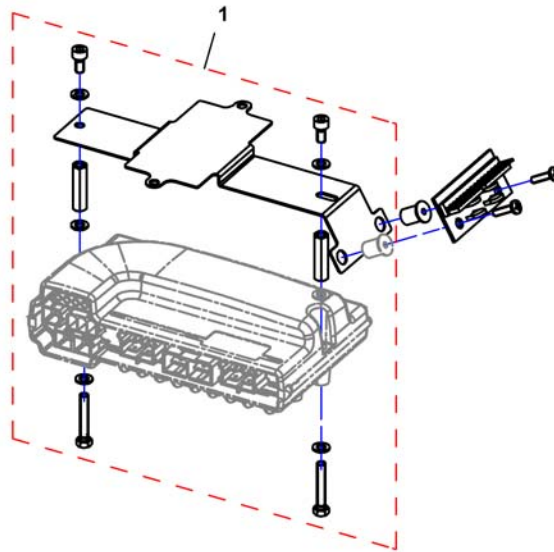

(Lightboardholder R-Net)

1533410X.dwg

1 SP1537916

(Holder for Lightboard)

1