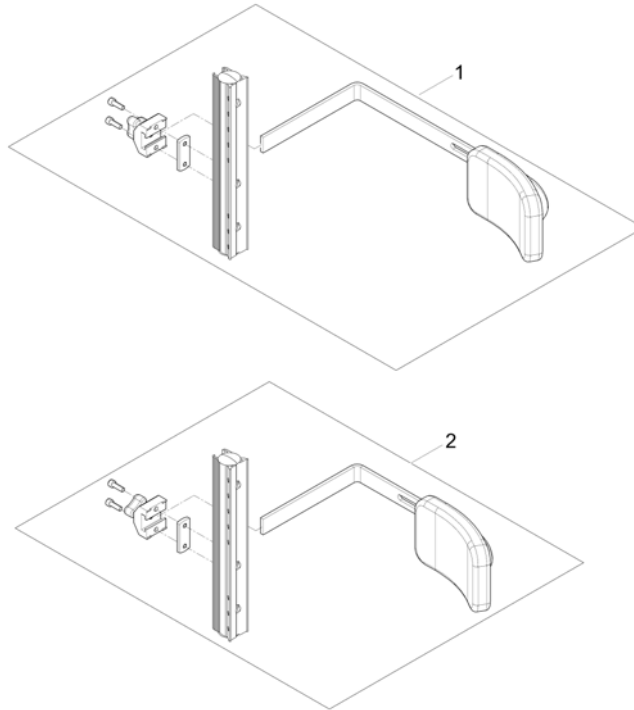

## (Trunk support, multi adjustable)

1502647.no

---

1	1448692	SIDESTØTTE VE TR26 MULTI REGULERBAR	1
2	1448693	SIDESTØTTE HØ TR26 MULTI REGULERBAR	1

1502718.jpg

---

1	SP1561819	(Trunk support, long, cpl.)	1
2	SP1561818	(Trunk support, short, cpl.)	1