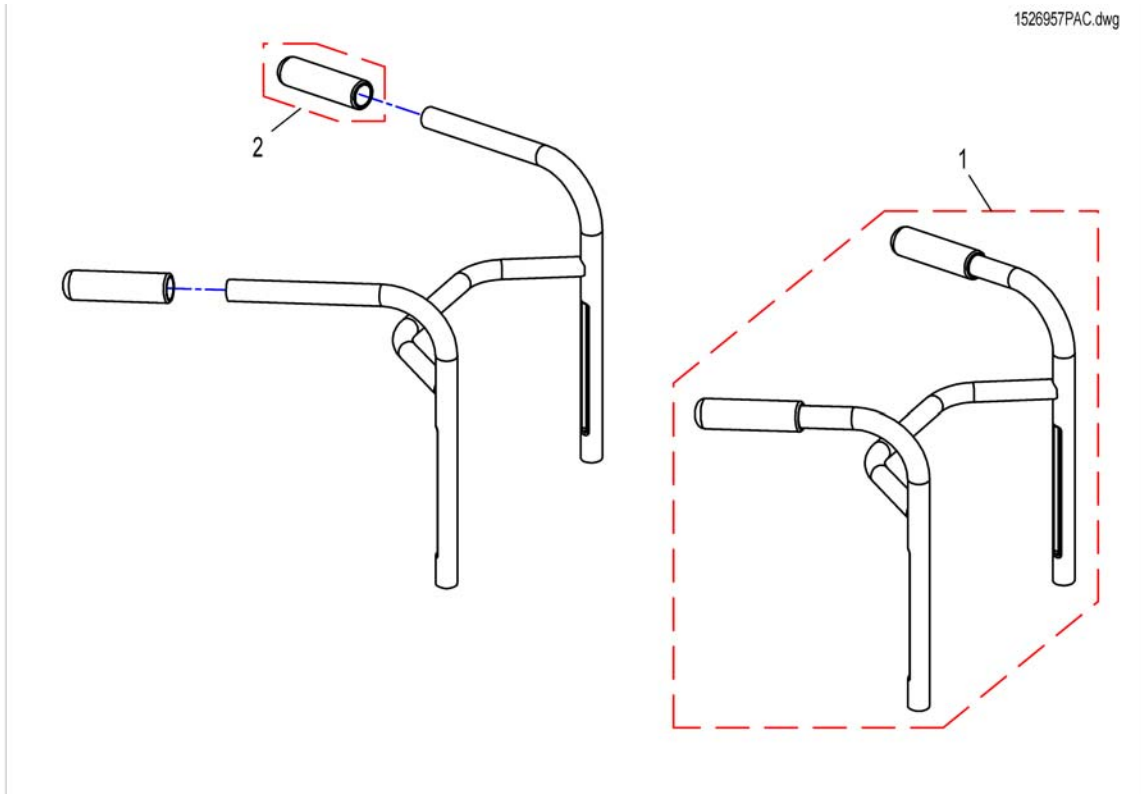

1526957PAC.dwg

1	SP1526957	KJØREHÅNDTAK SB39 BORA	1
1	SP1526958	KJØREHÅNDTAK 44 BORA	1
1	SP1526959	KJØREHÅNDTAK 49 BORA	1
2	1435421	HÅNDTAK Ø22	1