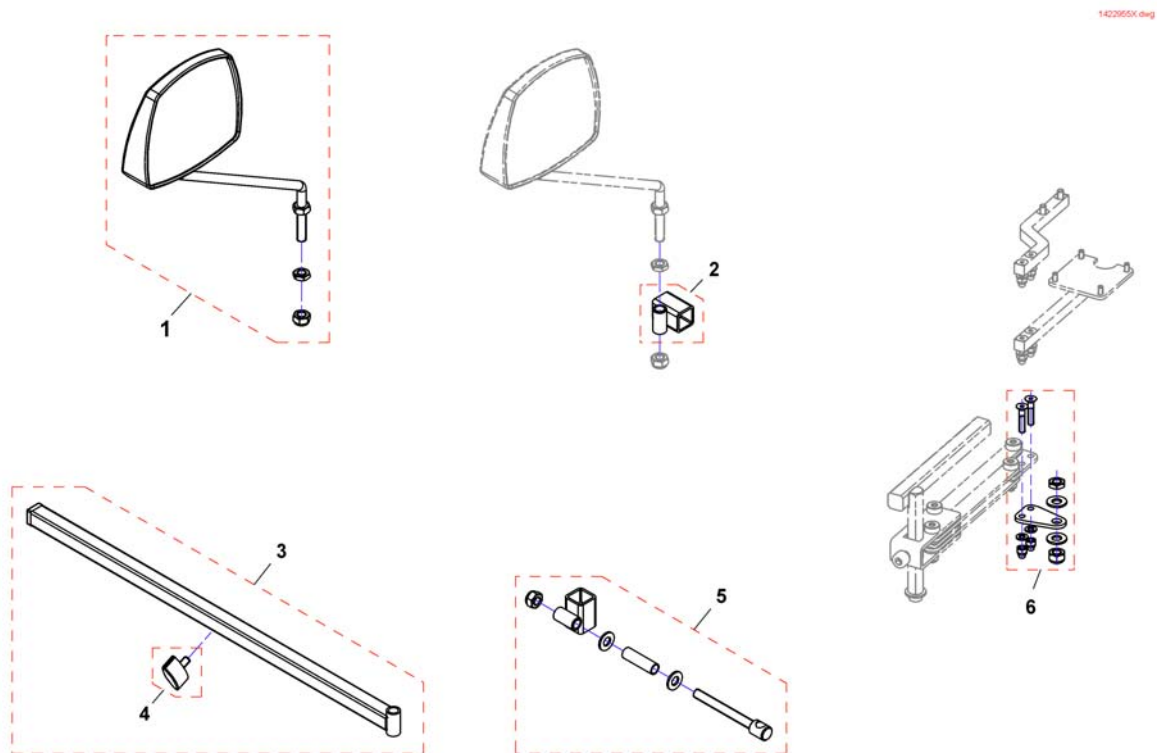

(Rearview Mirror)

1	SP1422955	SPEIL KPL KUN SPEIL STORM 3	1
2	F276005.00	HOLDER SPEIL DRAGON STORM4 HUSK SP1527151	1
3	SP1423435	HOLDER SPEIL STORM3	1
4	L31001	VINGSKRUV M 6X10 GARANT G24 S	1
5	SP1422957	SPEIL FESTEBRACKETT STORM4 PÅ SWINGAWAY	1
6	SP1527151	FESTE FOR SPEILFESTE STORM4 TDX BORA	1