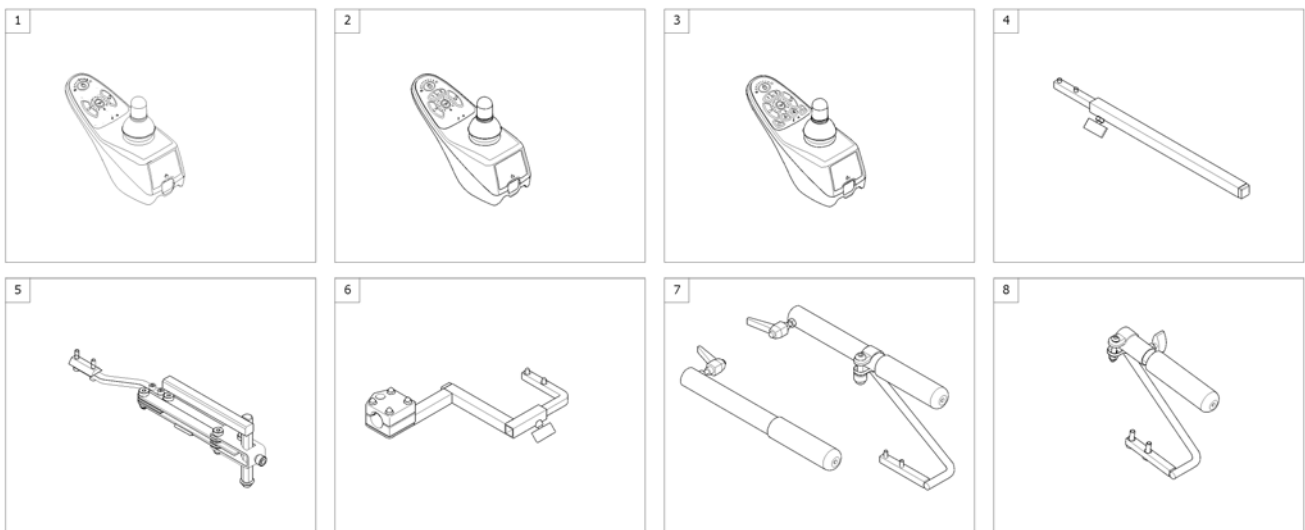

# (Shark Remote & Brackets)

156025 no

---

1	-	(Remote Shark with Brackets) <i>[1801/1802]</i>	1
2	-	(Remote Dual Control with Brackets) <i>[1891/1892]</i>	1

150021-00

1	1492567	STYREBOKS SHARK DKREMD01 DRAGON <i>[1801/1802]</i>	1
2	1449177	STYREBOKS SHARK II DX-REMD11 DRAGON <i>[1801/1802]</i>	1
3	1484904	STYREBOKS SHARK II DX-REMD11 LYS OG EL DRAG <i>[1801/1802]</i>	1
4	-	(Remote Bracket Standard) <i>[1801+1207/1208]</i>	1
5	-	(Remote Bracket Swing away & height adjust.) <i>[1801+1707/1708]</i>	1
6	-	(Remote Bracket Attendant for Standard-/Flex2-/Max-Seat) <i>[1802+1207/1208]</i>	1
7	-	(Remote Bracket Attendant long for Firm Seat) <i>[1802+1207/1208]</i>	1
8	-	(Remote Bracket Attendant short for Firm Seat) <i>[1802+1207/1208]</i>	1