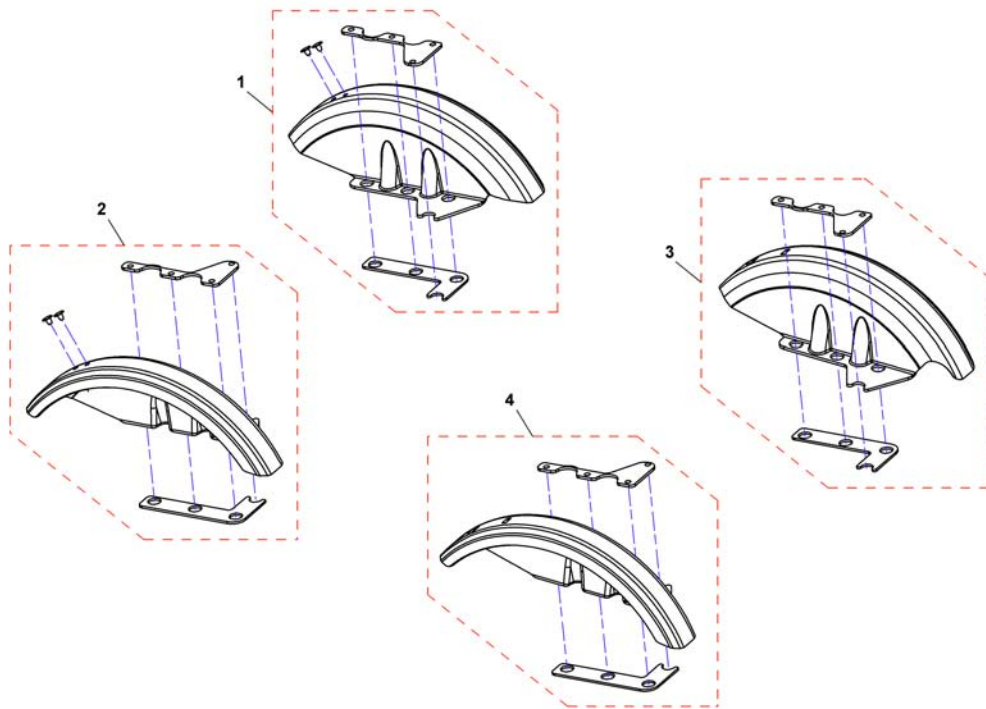

1	SP1536858	SKJERM BAK VE BORA U/LYS BORA	1
2	SP1536859	SKJERM HØ BAK BORA U/LYS BORA	1
3	SP1532919	HJULSKJERM VE BORA	1
4	SP1532918	HJULSKJERM HØ BORA	1