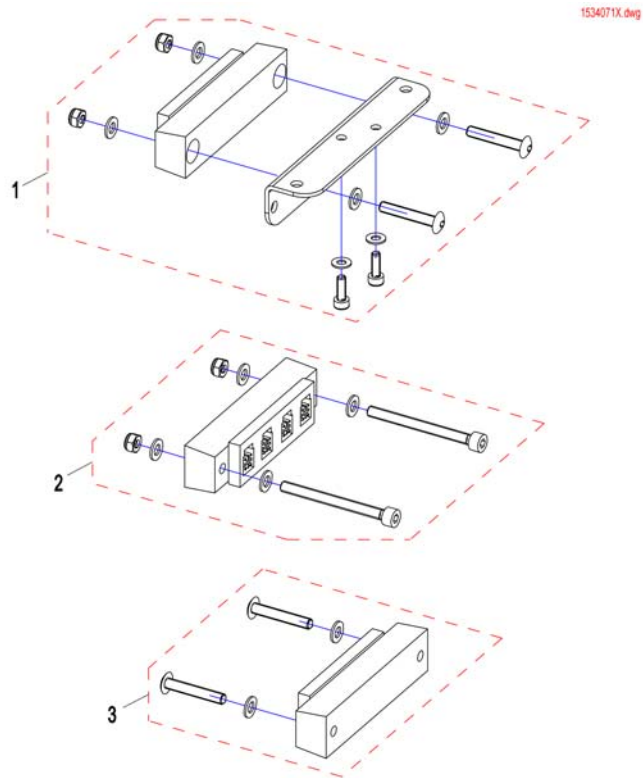

Invacare® Bora | Elektronikk
(T-Adapter ACS 2)

1	SP1536863	(T-Adapter ACS 2 for Flex2 with lifter)	1
2	SP1534948	(T-Adapter ACS 2 for Firmseat with / without lifter and Flex2 without lifter)	1
3	SP1534072	(T-Adapter ACS 2 for Standardseat with / without lifter)	1