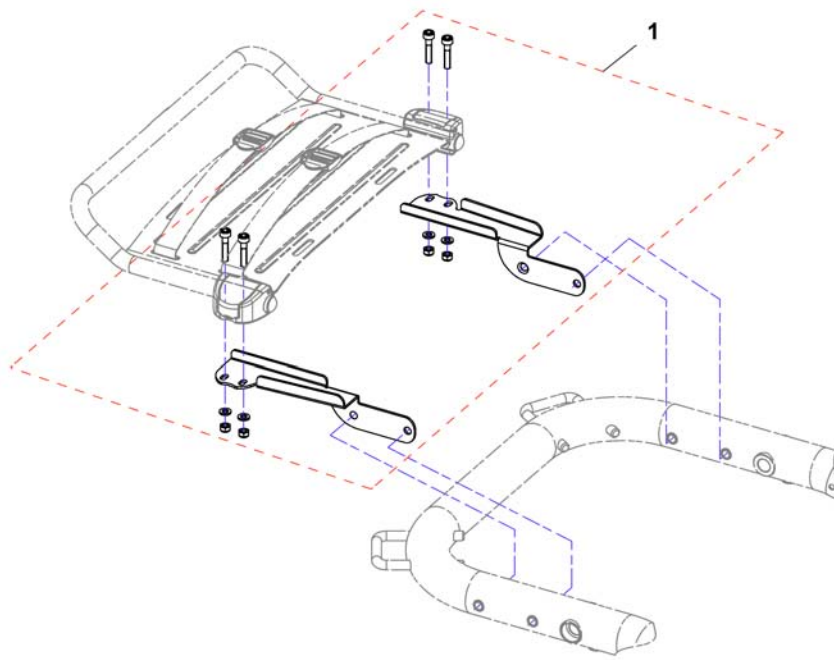

156243X.dwg

1 SP1556243

(mounting kit luggage rack)

1