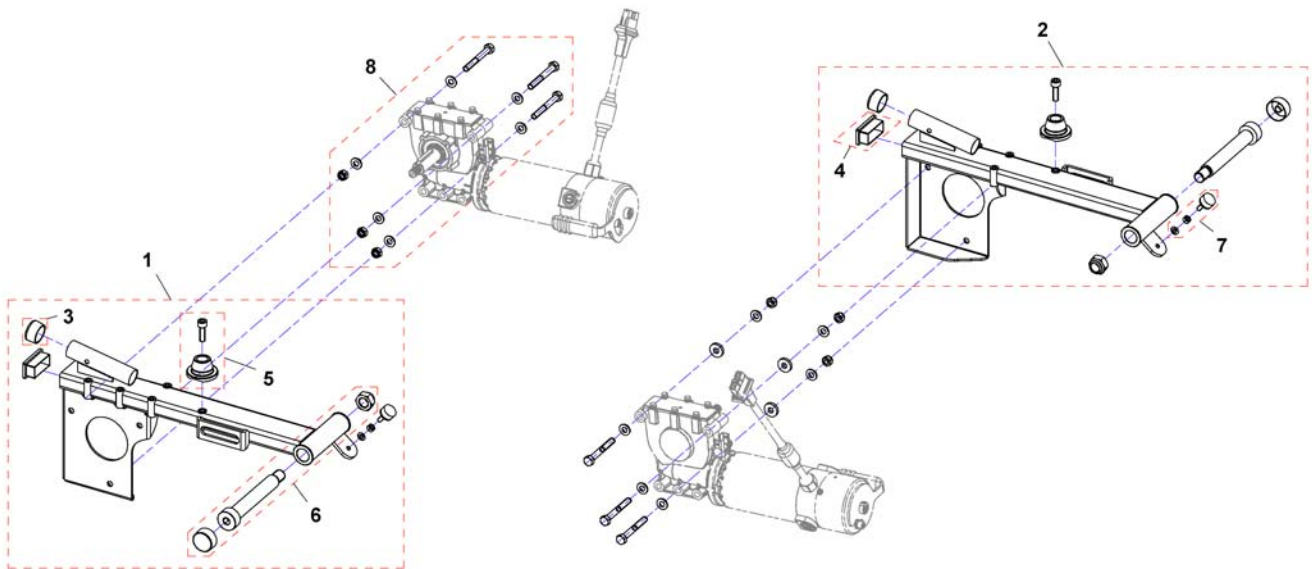

(Swingarm SSD-Motor 18.04.2011=>)

1526344.dwg

1	SP1526344	(Swingarm, cpl. RH)	1
2	SP1526345	(Swingarm, cpl. LH)	1
3	SP500017	(Cap (round))	1
4	SP1524459	PLUGG FIRKANT BORA	1
5	SP1527818	FJÆR SUPPORT BORA TDX	1
6	SP1527819	FESTEBOLT DRIVMOTOR BORA	1
7	SP1440366	(rubber buffer)	1
8	SP1548781	(Mounting-Kit SSD-Motor)	1