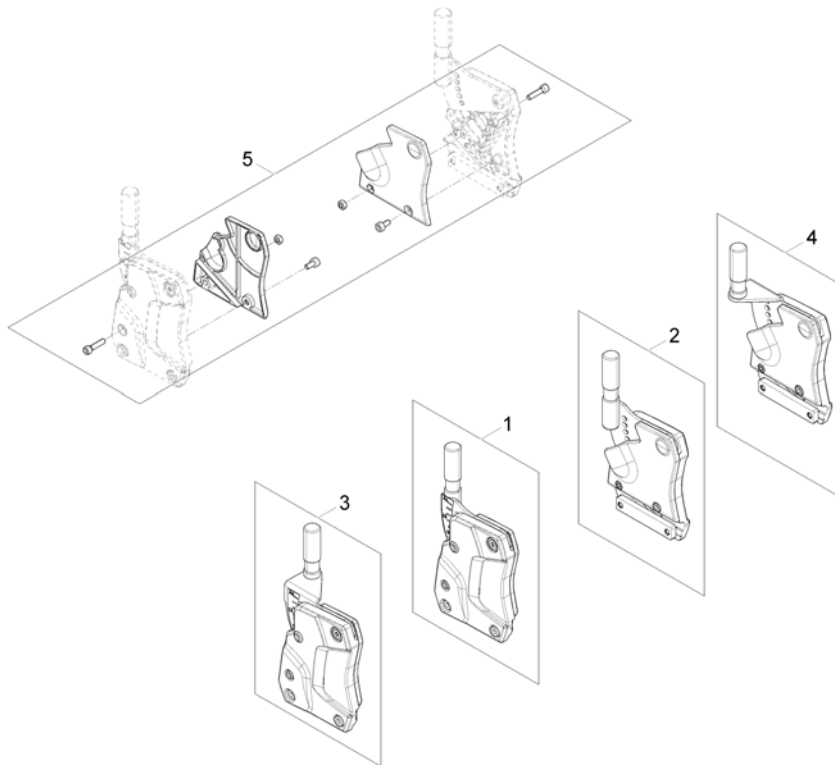

1572928.000

1	SP1571560	(Backrest support RH)	1
2	SP1571561	(Backrest support LH)	1
3	SP1571568	(Backrest support SW 53 RH)	1
4	SP1571569	(Backrest support SW 53 LH)	1
5	SP1571676	(Cover)	1