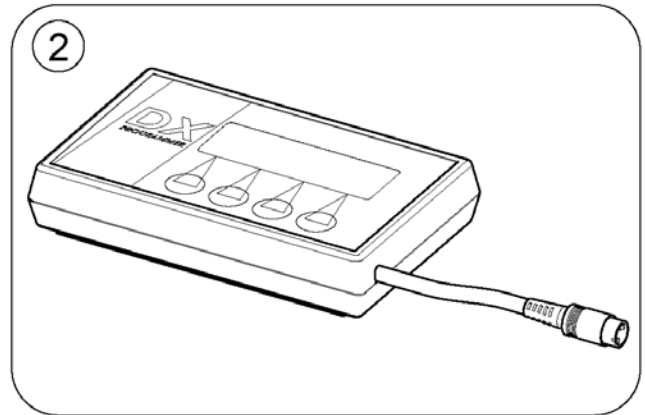

1	1449280	(USW wizard dongle kit, EDL-USW, cpl.)	1
2	6001450	(Hand Programmer, Instrucions In French, German, Spanish)	1