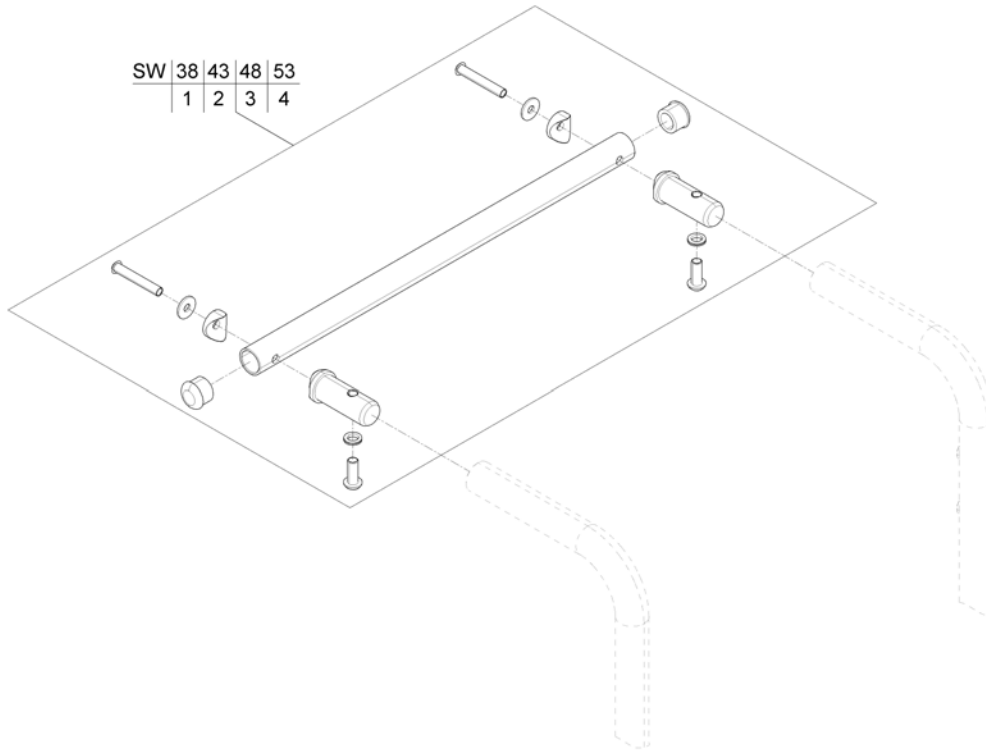

1	SP1563102	(Backpost, powered, height 48cm, RH)	1
2	SP1563103	(Backpost, powered, height 54cm, RH)	1
3	SP1560576	(Backpost, powered, height 48cm, LH)	1
4	SP1559578	(Backpost, powered, height 54cm, LH)	1
5	SP1572489	(Backpost, manual, height 48cm, RH)	1
6	SP1572490	(Backpost, manual, height 54cm, RH)	1
7	SP1572491	(Backpost, manual, height 48cm, LH)	1
8	SP1572492	(Backpost, manual, height 54cm, LH)	1
9	SP1563651	(Handles (pair))	1
10	0021-70002	(Indexable lever 63mm M8x16)	1