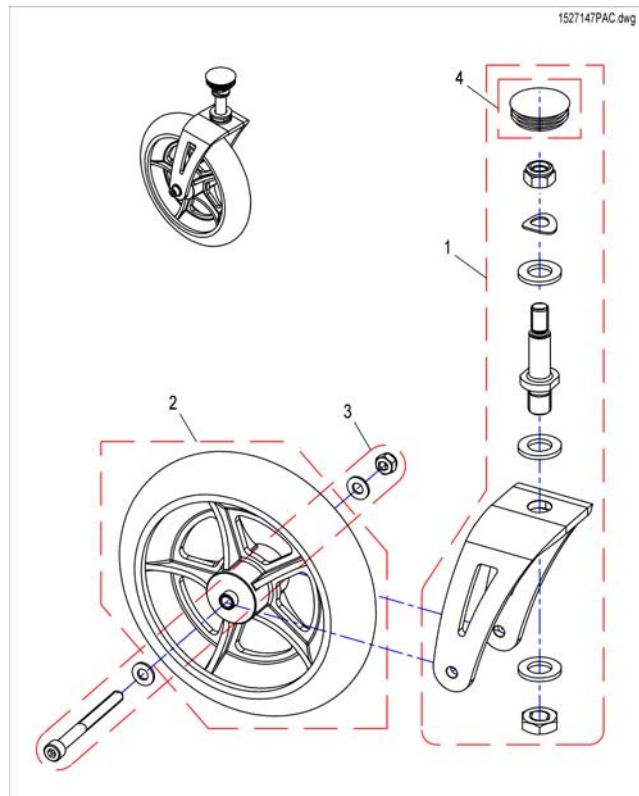

1	SP1527848	GAFFEL BORA	1
2	1418196	SVINGHJUL MEDIUM HARD 200*45(8")BORA BELLIS	1
3	SP1527849	FESTE GAFFEL BORA	1
4	1421687	PROPP GAFFEL SORT 42MM STORM4	1