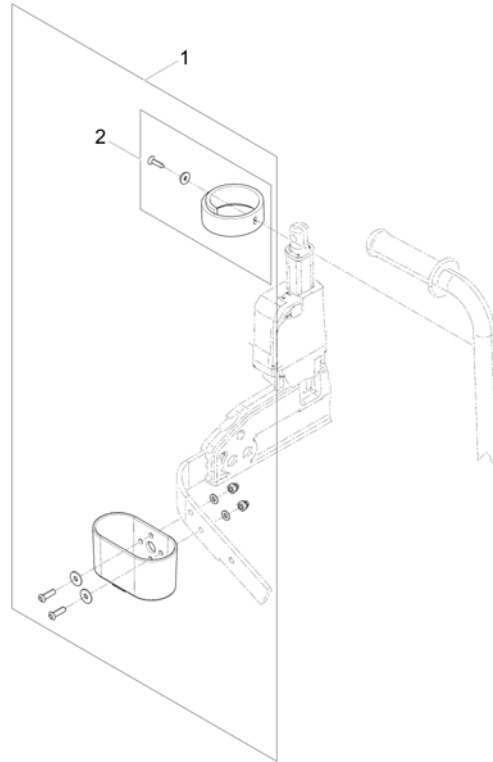

(Cane holder (Modulite: back posts pow recliner))

1571837.no

1	SP1570382	(Cane holder, powered backrest)	1
2	SP1420493	(Belt for caneholder)	1