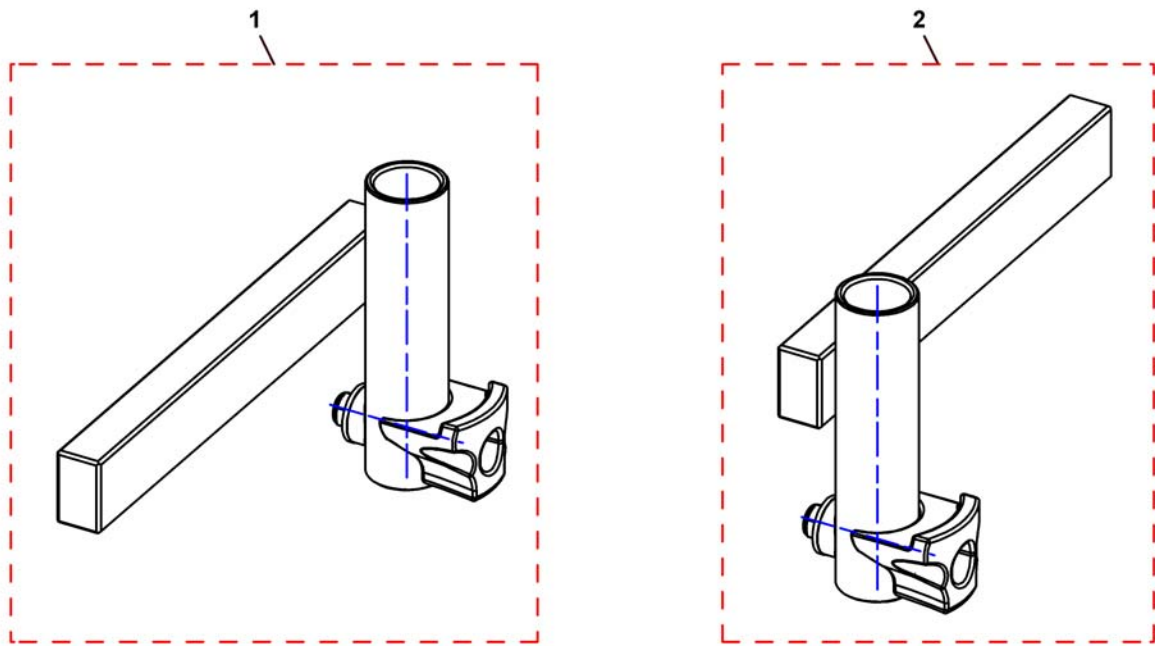

# (Push handle for Leckey Seat (UK only))

1544884Xiso

1 SP1544884

(Push handle Leckey seat (UK only))

1

**(Legrest Support, 80° & man. elevating, Standard-seat)**

1441526PAC.dwg

1	SP1531195	ADAPTER BENST KPL VE BORA <i>we recommend to exchange the hangers by pairs for products built before 01.01.12, because of new design.</i>	1
2	SP1531196	ADAPTER BENST KPL HØ BORA <i>we recommend to exchange the hangers by pairs for products built before 01.01.12, because of new design.</i>	1