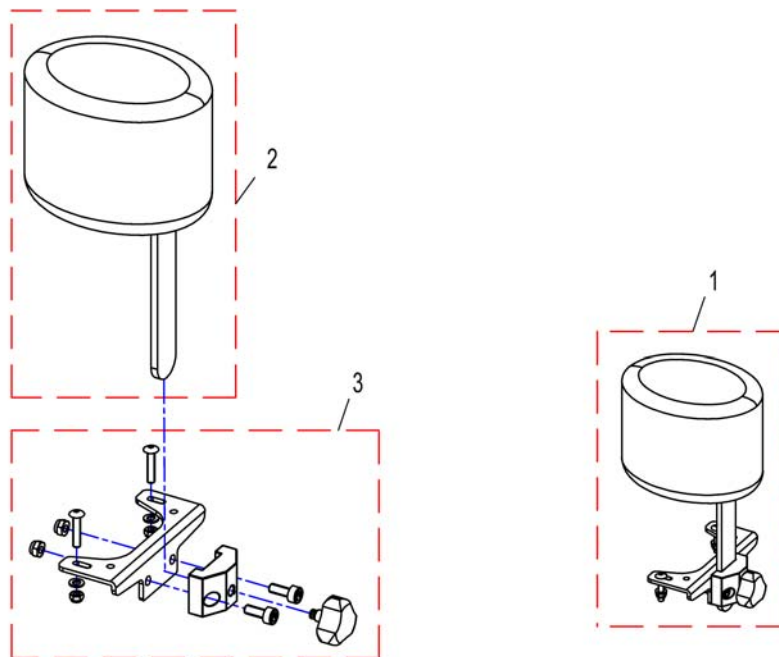

(Abduction Cushion)

1526960PAC.dwg

1	SP1526960	ABDUKSJONSKLOSS DARTEX BORA	1
2	1444172	ADB KLOSS KPL TR26 ASSIST	1
3	1493099	BRUK SP1450464 LOSS AZALEA	1