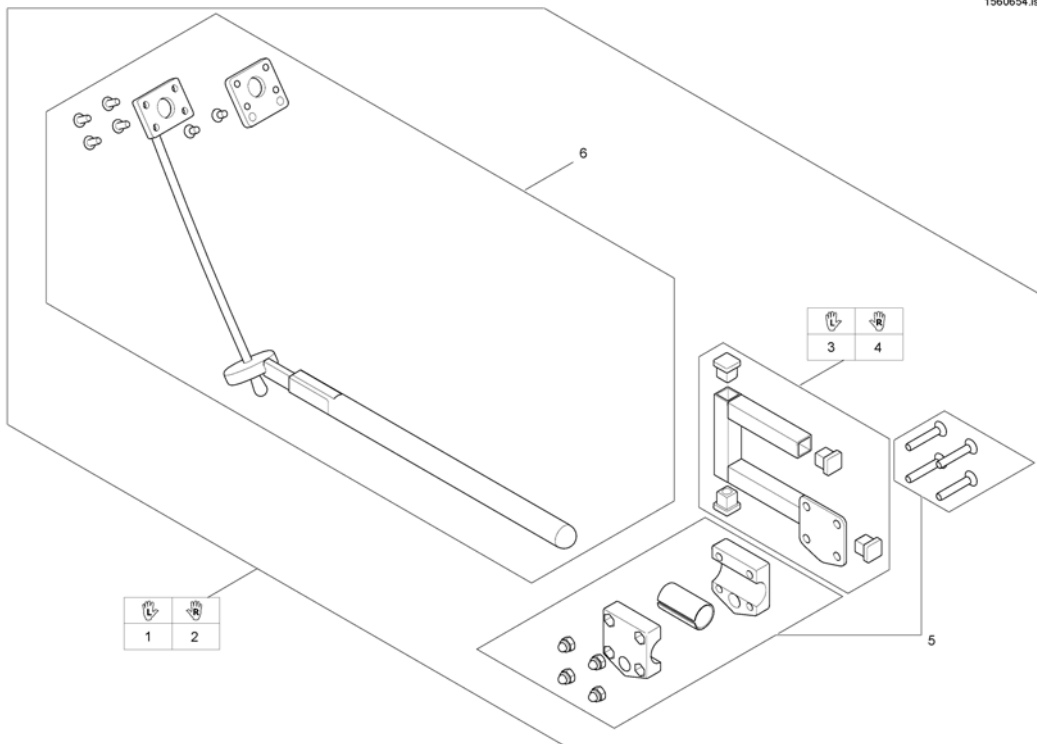

# (Remote Bracket Standard)

1560654.iso

1	SP1509718	HOLDER FOR DX-REMG91 VE JUSTERBAR HØYDE/DYBDE	1
2	SP1509690	HOLDER FOR DX-REMG90 HØ JUSTERBAR HØYDE/DYBDE	1
3	SP1509716	(Adapter G91 LH)	1
4	SP1509711	(Adapter G91 RH)	1
5	SP1527503	(Gripper clamp cpl.)	1
6	SP1527504	(Swan neck remote bracket with adapter plate)	1