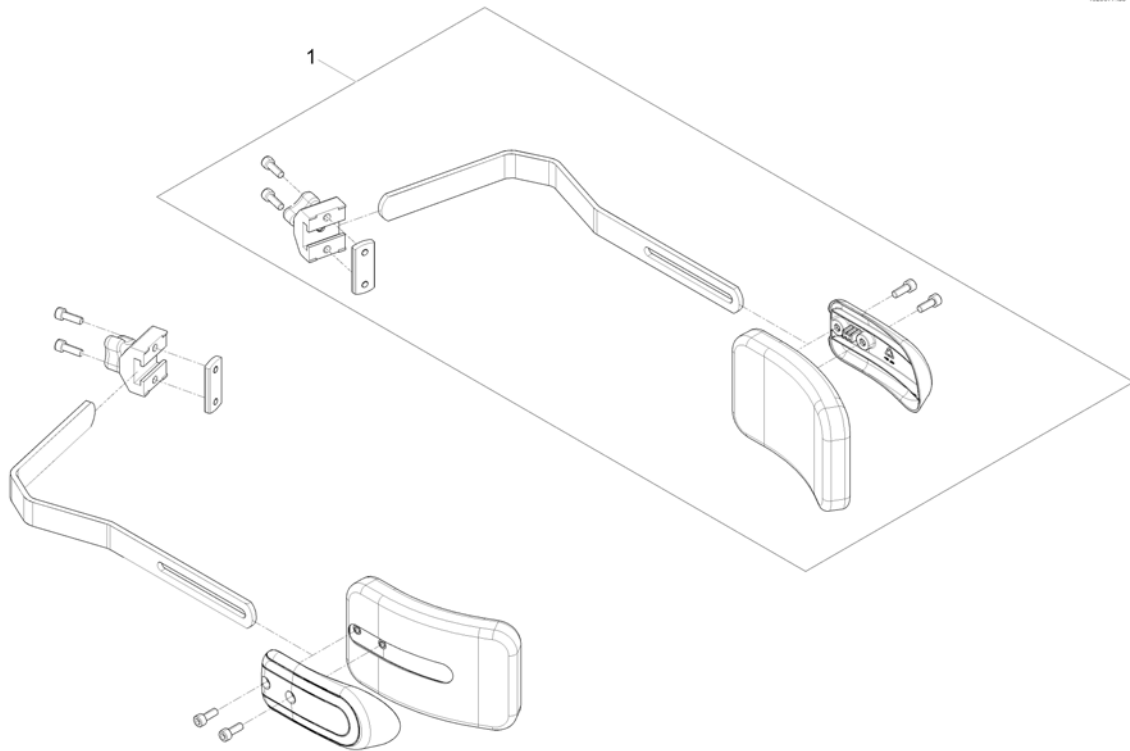

1 SP1561841

SIDESTØTTE FAST HØVE TDX

1