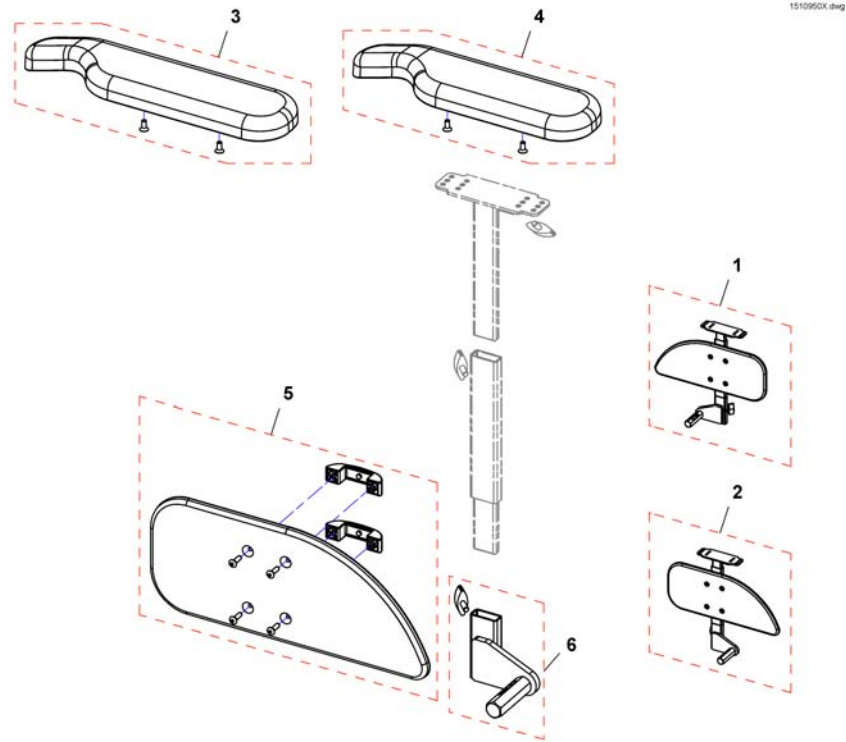

(T-Armrest, detachable, with Armpad, for Standard Seat 2008-08-01 ==>)

1	SP1510935	(Armrest, without armpad, RH)	1
2	SP1510950	(Armrest, without armpad, LH)	1
3	SP1528846	ARMLENS POLSTER VE LANG STORM TDX BORA	1
3	SP1528845	ARMLENS POLSTER HØ LANG STORM4 TDX BORA	1
4	SP1443004	ARMLENS POLSTER VE STORM STORM TDX BORA	1
4	SP1449043	ARMLENS POLSTER HØ STORM STORM TDX BORA	1
5	SP1541505	(Skirt guard, RH)	1
5	SP1541506	(Skirt guard, LH)	1
6	SP1541510	(Bracket for T-arm, RH)	1
6	SP1541511	(Bracket for T-arm, LH)	1