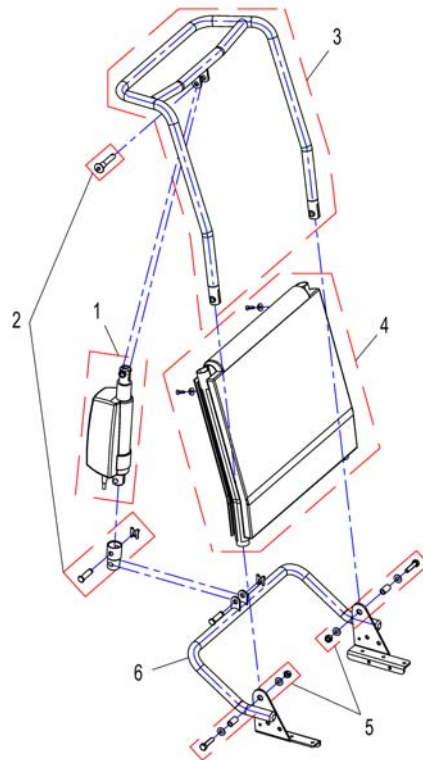

(Backrest Standard Seat, Powered Recliner)

1531008X.dwg

1	SP1533541	MOTOR RYGGREG BORA	1
1	SP1533542	(Actuator Backrest adjustment VR2 & R-NET)	1
2	1446700	MONTERINGSKIT ACTUATOR BORA	1
3	1442864-9005	(Backrest frame for 480 mm height (push handle), adjustable)	1
3	1442866-9005	(Backrest frame for 540 mm height (push handle), adjustable)	1
4	1422062	VELCRO RYGG STANDARD SETE STORM3	1
4	1422063	VELCRO RYGG STANDARD SETE RH54 STORM3	1
5	1446699	MONTERINGSSETT RYGGMOTOR BORA	1
6	1442845-9005	RYGGBØYE NEDRE BORA	1