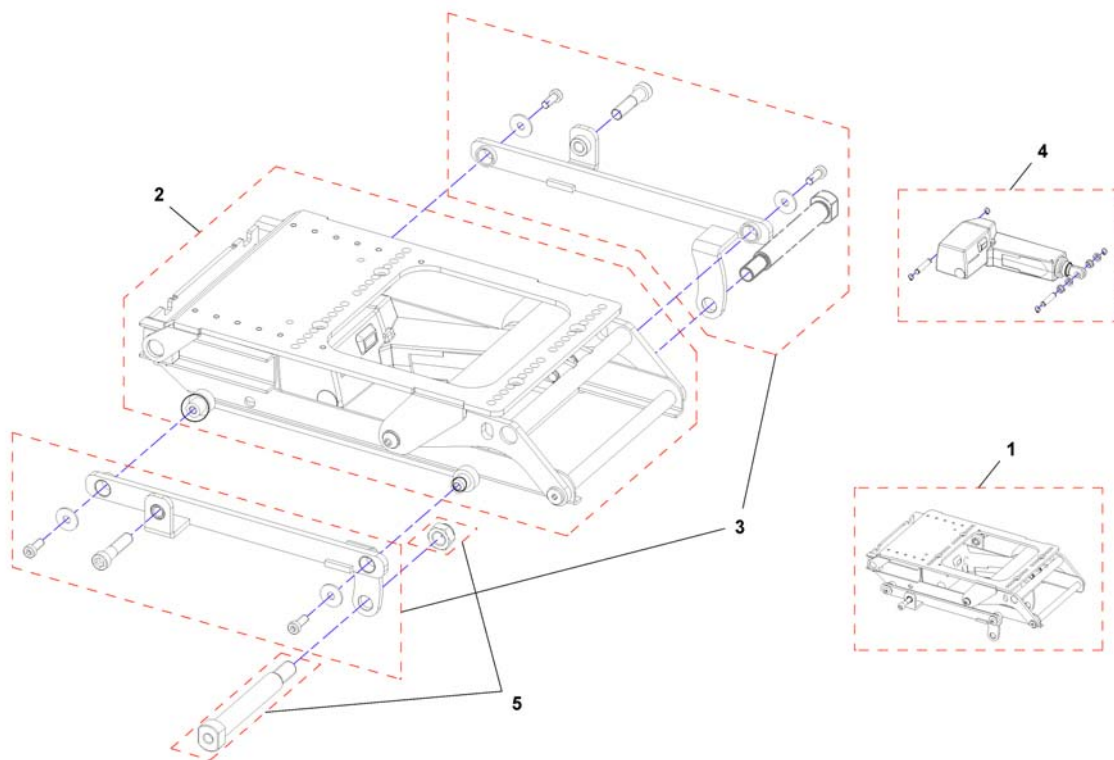

(Tilt 28°)

1545645.dwg

1	SP1545645	(Seat tilt cpl.)	1
2	SP1533063	TILTENHET 0-30° TDX	1
3	SP1550693	(Mounting brackets, cpl.)	1
4	SP1544888	(Actuator)	1
5	SP1529400	FESTEBOLTER SETELØFT BORA <i>for Bora only</i>	1