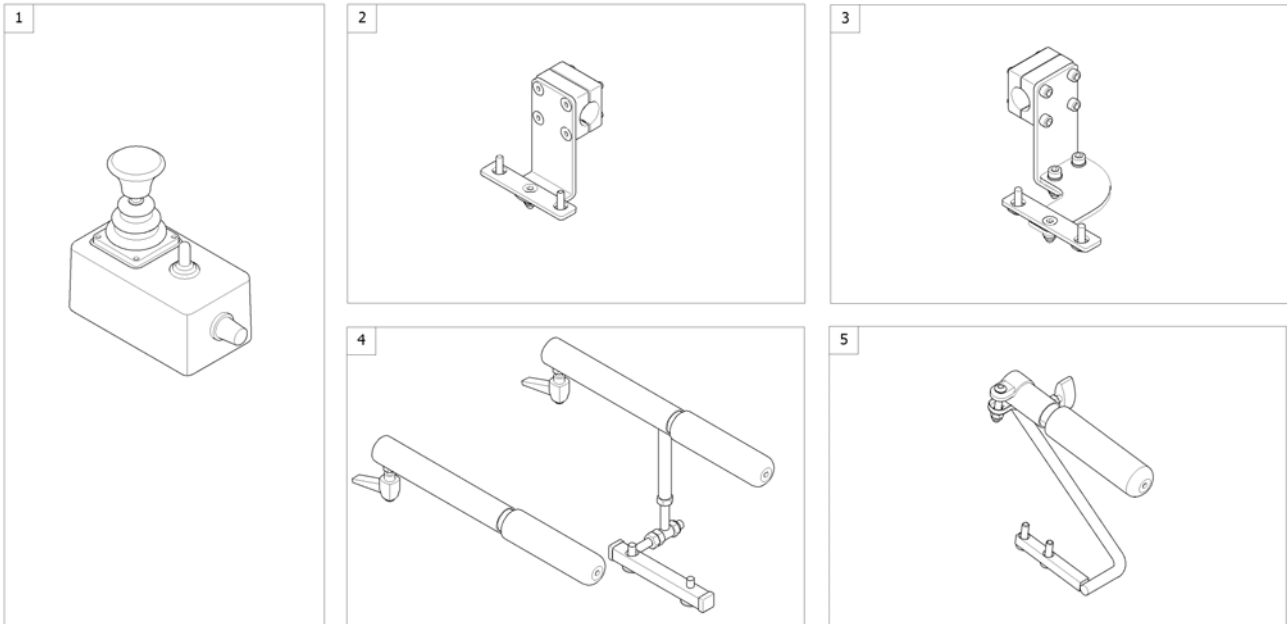

(Remote Dual Control with Brackets)

1560852 iso

1	6001425	(ACS dual control) [1291/1292]	1
2	-	(Remote Bracket Dual Control for Standard-/Flex2-/Max-Seat)	1
3	-	(Remote Bracket Dual Control for Modulite Seat)	1
4	-	(Remote Bracket Dual Control long for Firm-Seat)	1
5	-	(Remote Bracket Attendant short for Firm Seat)	1