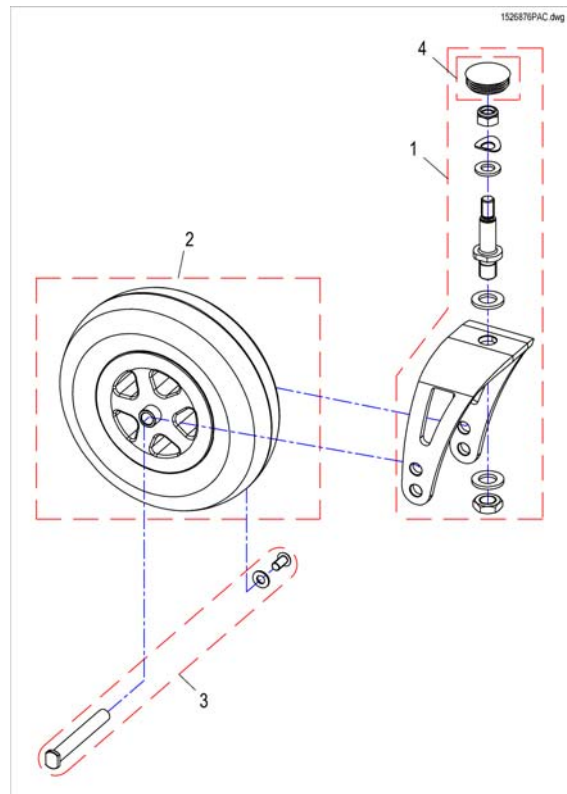

Invacare® Bora | Sving-og Drivhjul
(Frontwheels 230x60)

1	SP1527839	GAFFEL BORA	1
2	SP1478768	HJUL 2,8/2,5X4 BORA	1
2	1483962	HJUL LUFT 2,8/2,5X4 BORA	1
2	1513654	(Tyre 230x60 (C178-II NHS 2,80/2,50))	1
2	1513655	(Tube 230x60 (2,80/2,50-4 C178-II))	1
2	1513656	(Tyre 230x60, puncture proof (C178-II Grey NHS 2,80/2,50-4))	1
3	1442510	HJULAKSEL 8X85 M SKIVER OG MUTTER SVINGHJ.DRAGON	1
4	1421687	PROPP GAFFEL SORT 42MM STORM4	1