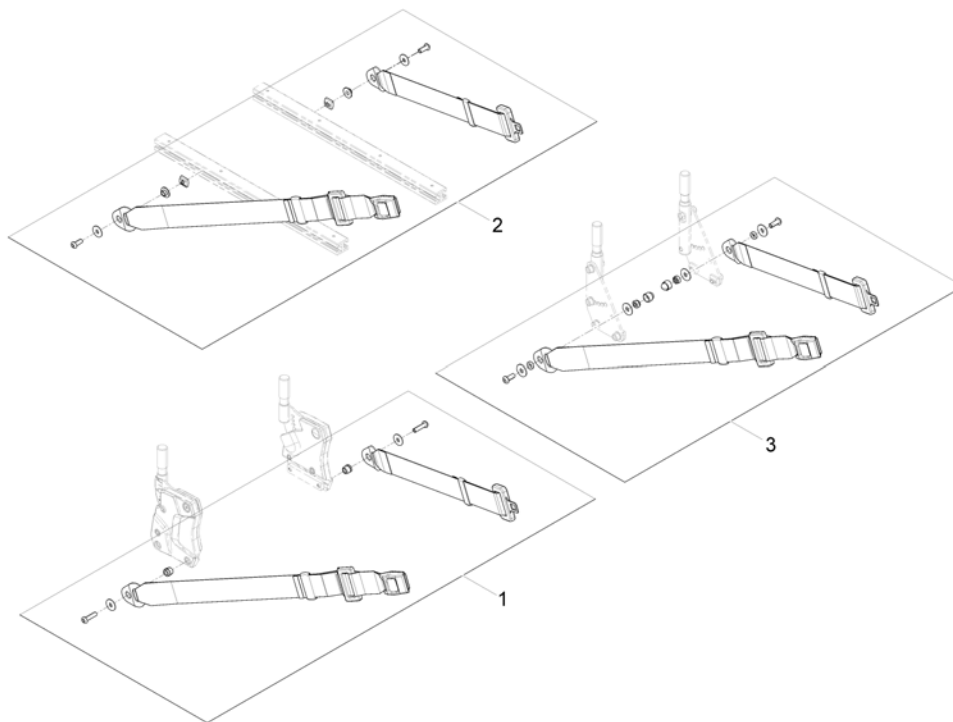

1	SP1570381	(Lap Belt (fix mounting on Backrest Support), cpl.)	1
2	SP1571183	(Lap Belt (flexible mounting in side rails), cpl.)	1
3	1422845	HOFTEBELTE MED SNAP LÅS STORM 3/ DRAGON	1