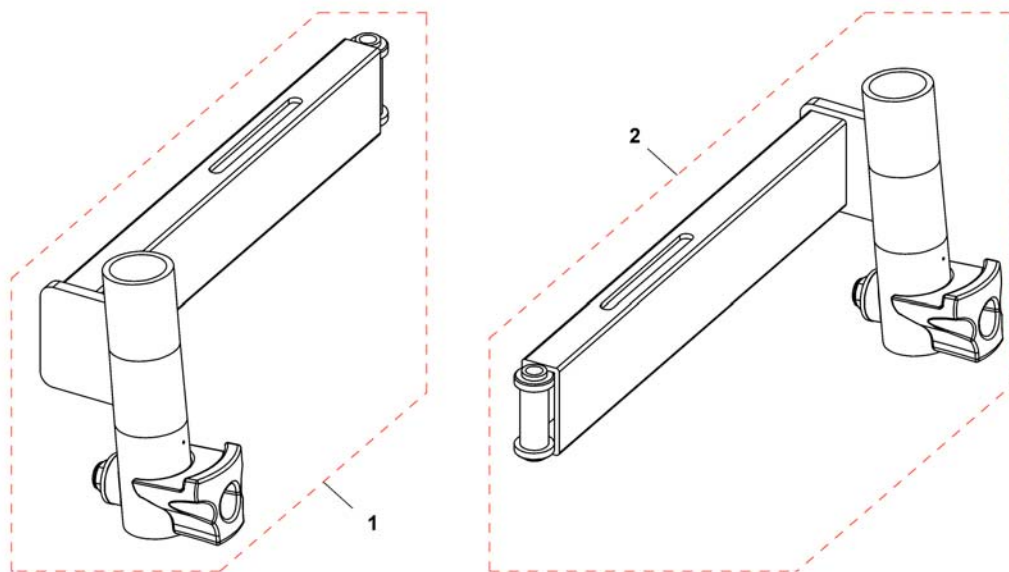

(Legrest Support, 80° & man. elevating, Flex2-/Max-Seat)

1527089PAC.dwg

1	SP1533502	BENST OVERD FLEX HØ BORA <i>we recommend to exchange the hangers by pairs for products built before 01.01.12, because of new design.</i>	1
2	SP1533503	BENST FESTEFLEX 2 VE BORA <i>we recommend to exchange the hangers by pairs for products built before 01.01.12, because of new design.</i>	1