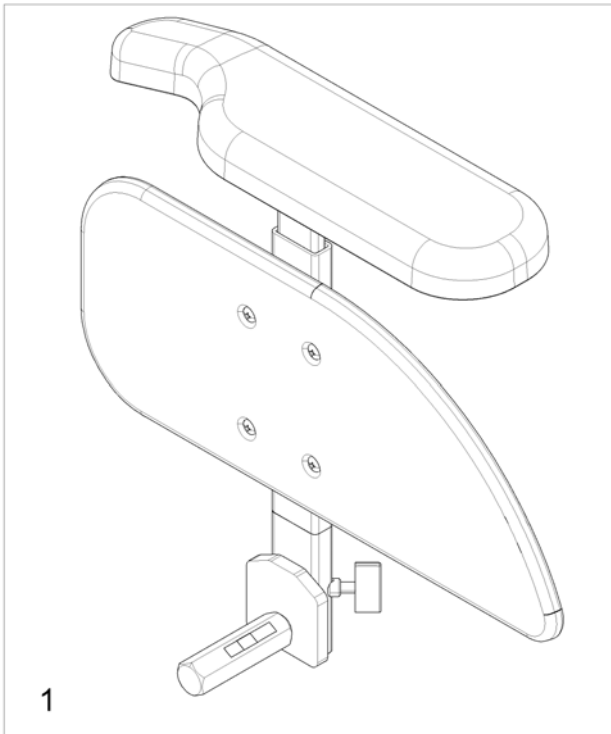

(Armrest for Modulite Seat)

1571738.no

1	-	(T-Armrest with short/long Armpad) [2191+2195/2196]	1
2	-	(T-Armrest with padded Armpad) [2191+2198]	1