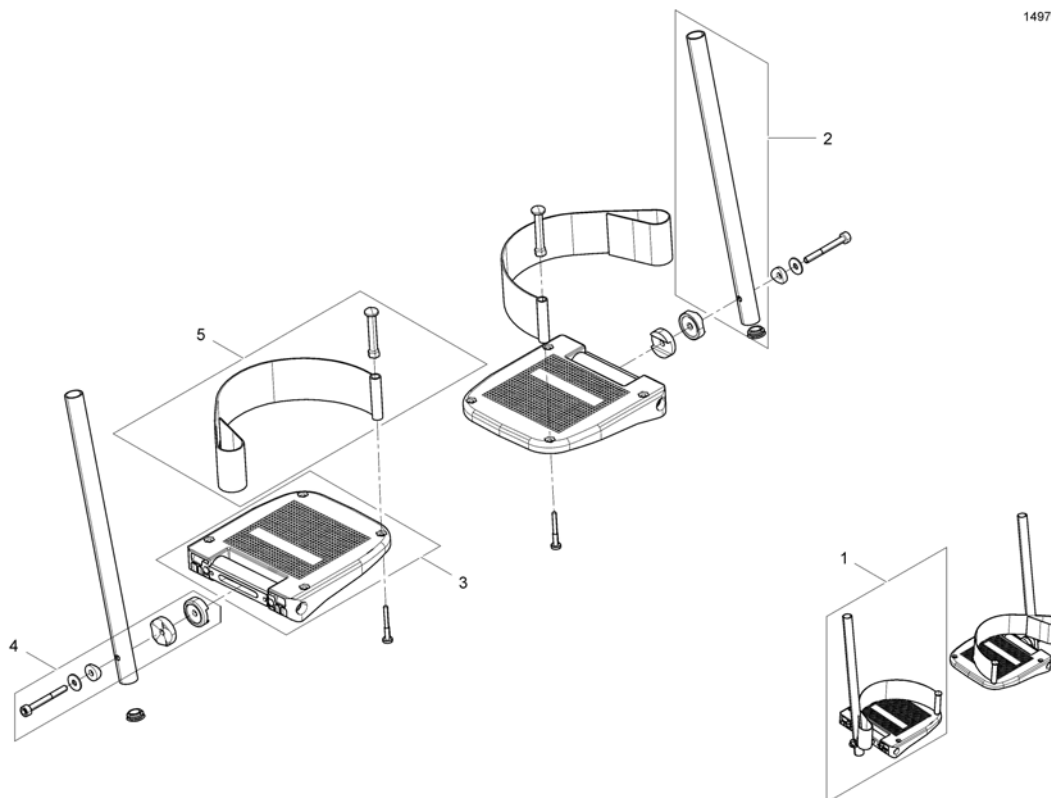

(Footrest, depth-, angledjustable, 70°)

1497993PAC.iso

1	SP1545298	(Footplate, depth- and angledjustable, long insert tube (330mm) SW39, RH/LH, cpl.)	1
1	SP1545299	(Footplate, depth- and angledjustable, long insert tube (330mm) SW43, RH/LH, cpl.)	1
1	SP1545300	(Footplate, depth- and angledjustable, long insert tube (330mm) SW46, RH/LH, cpl.)	1
1	SP1545343	(Footplate, depth- and angledjustable, short insert tube (150mm) SW39, RH/LH, cpl.)	1
1	SP1545344	(Footplate, depth- and angledjustable, short insert tube (150mm) SW43, RH/LH, cpl.)	1
1	SP1545345	(Footplate, depth- and angledjustable, short insert tube (150mm) SW46, RH/LH, cpl.)	1
2	1422289-0205	INNERRØR LANG BORA	1
2	1422288-0205	INNERRØR KORT BORA	1
3	5106371	FOTPLATER ADAPT SB36	1
3	5106374	FOTBRETT KPL BR: 43 ADAPT 9 GR	1
3	5106375	FOTBRETT KPL BR: 46 ADAPT 9 GR	1
4	SP1528406	(Mounting-Kit)	1
5	SP1423202	HÆLBÅND BENSTØTTE STORM/TWISTER	1