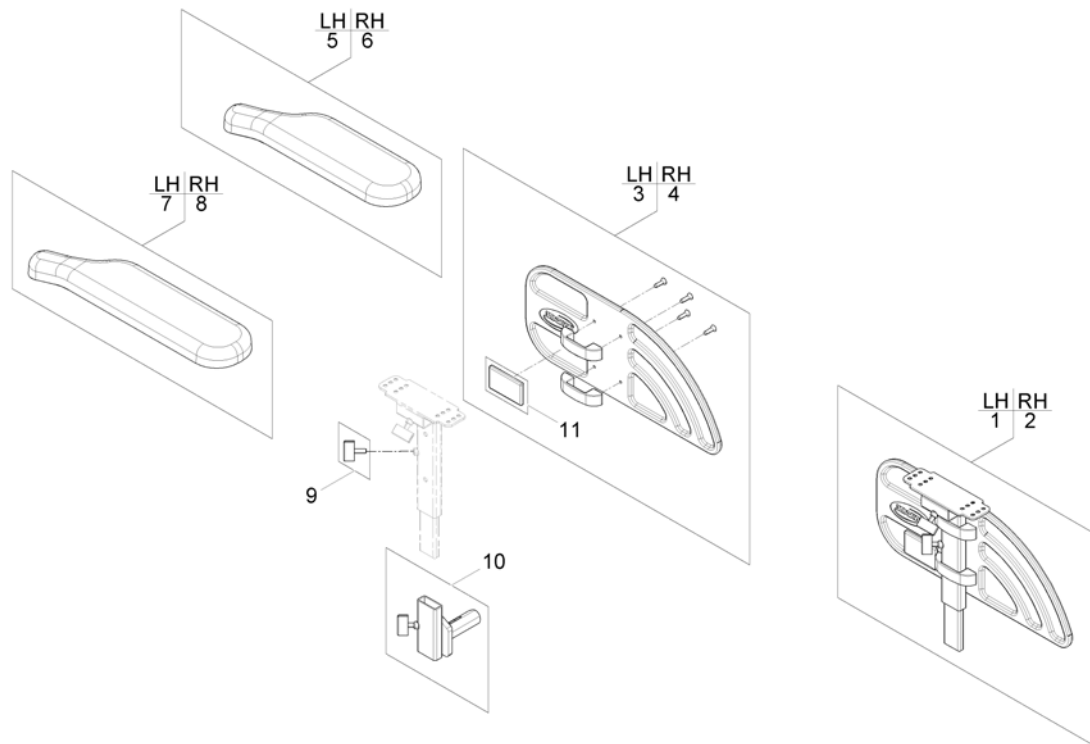

(T-Armrest with short/long Armpad)

1572570 iso

1	SP1570318	(Siderest LH)	1
2	SP1570368	(Siderest RH)	1
3	SP1572940	(Skirt guard LH)	1
4	SP1572948	(Skirt guard RH)	1
5	SP1443004	ARMLENSPOLSTER VE STORM STORM TDX BORA	1
6	SP1449043	ARMLENSPOLSTER HØ STORM STORM TDX BORA	1
7	SP1528846	ARMLENSPOLSTER VE LANG STORM TDX BORA	1
8	SP1528845	ARMLENSPOLSTER HØ LANG STORM4 TDX BORA	1
9	SPL10024	(Wing ScREW M06x10)	1
10	SP1567749	(Siderest bracket RH/LH)	1
11	SPP31298	(Reflector, yellow)	1