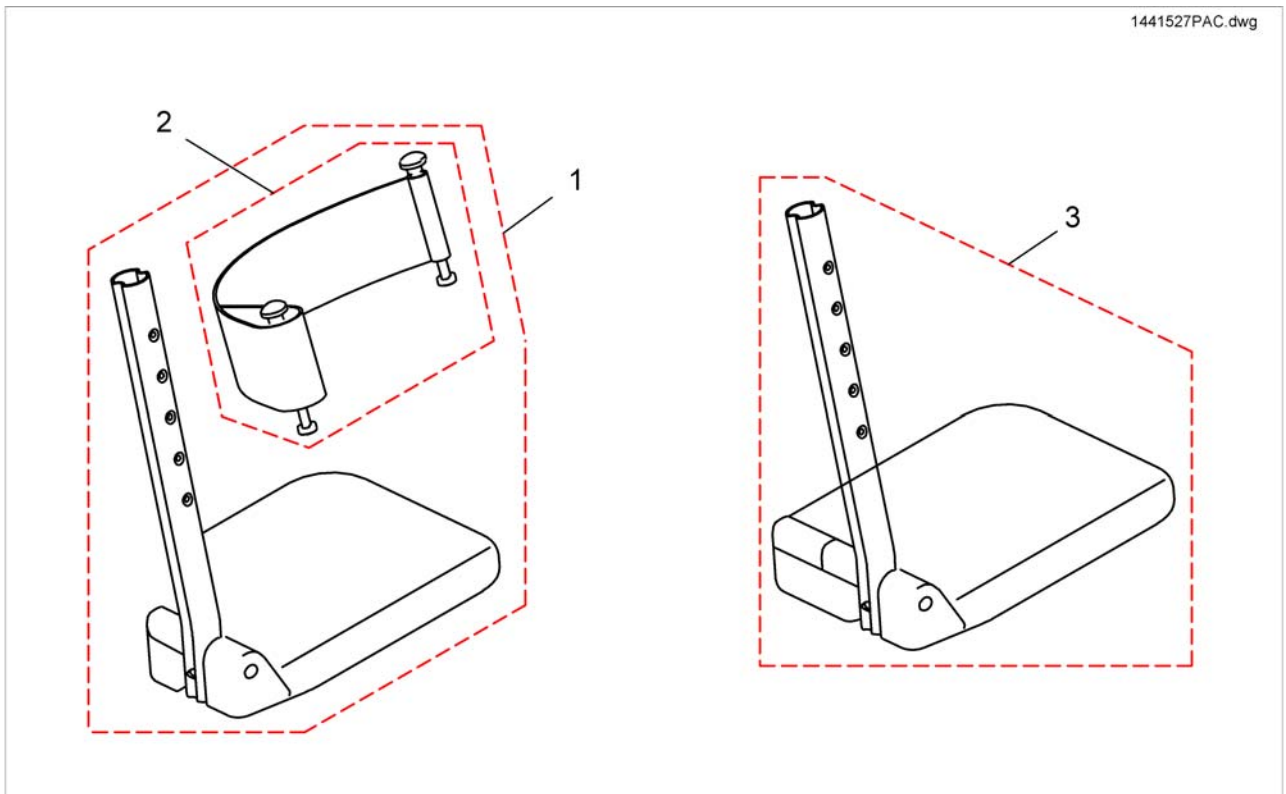

(Footrests 80° & man. elevating)

1	SP1442851	BENSTØTTEUNDERDEL HØ DRAGON	1
1	SP1442852	BENSTØTTEUNDERDEL VE DRAGON	1
2	1430402	HÆLBÅNDSATS BORA	1
3	1428367	FOTPLATE 24 FAST LANG VE ALU2003	1
3	1428368	FOTPLATE 24 FAST LANG HØ ALU2003	1