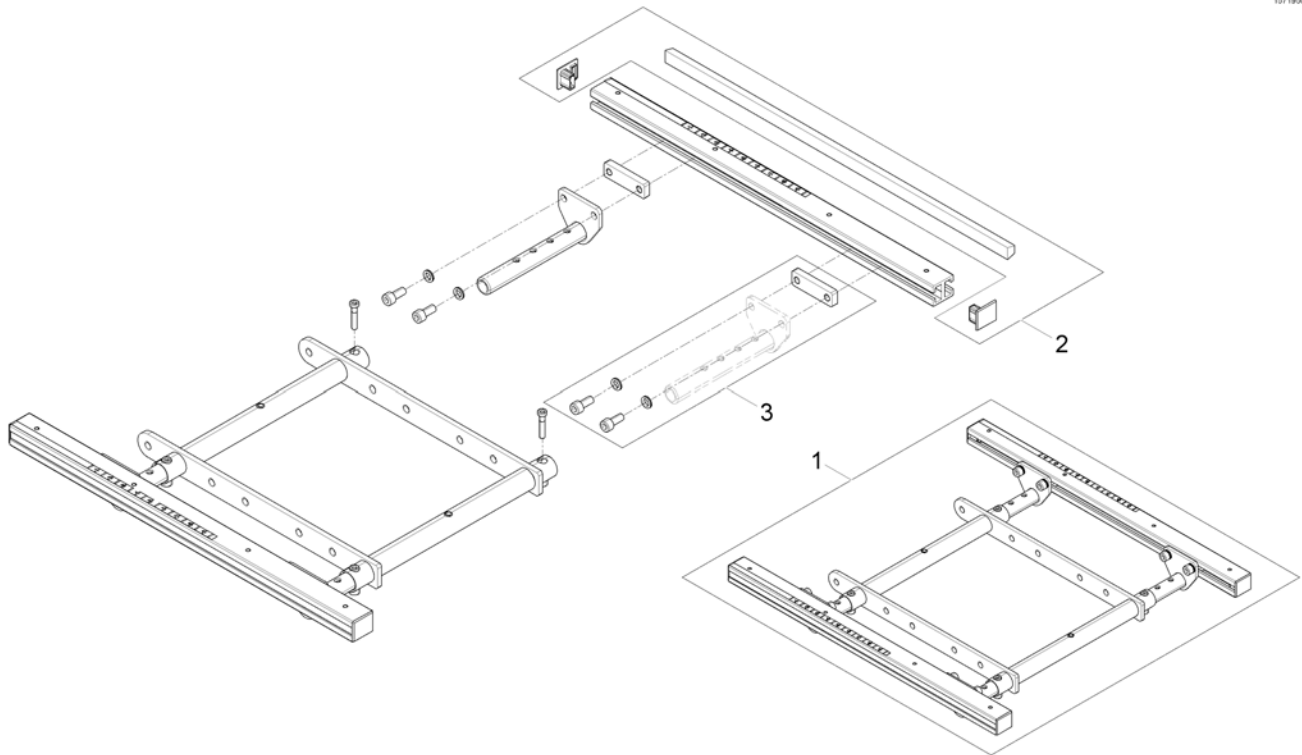

(Telescopic Seat Frame for Tilt 12° / 20°)

1571950 iso

1	SP157298	(Seatframe, cpl., pre set up to SW 43cm)	1
2	SP1571810	(Sealing strap with plugs)	1
3	SP1571811	(Groove stone with mounting parts)	1