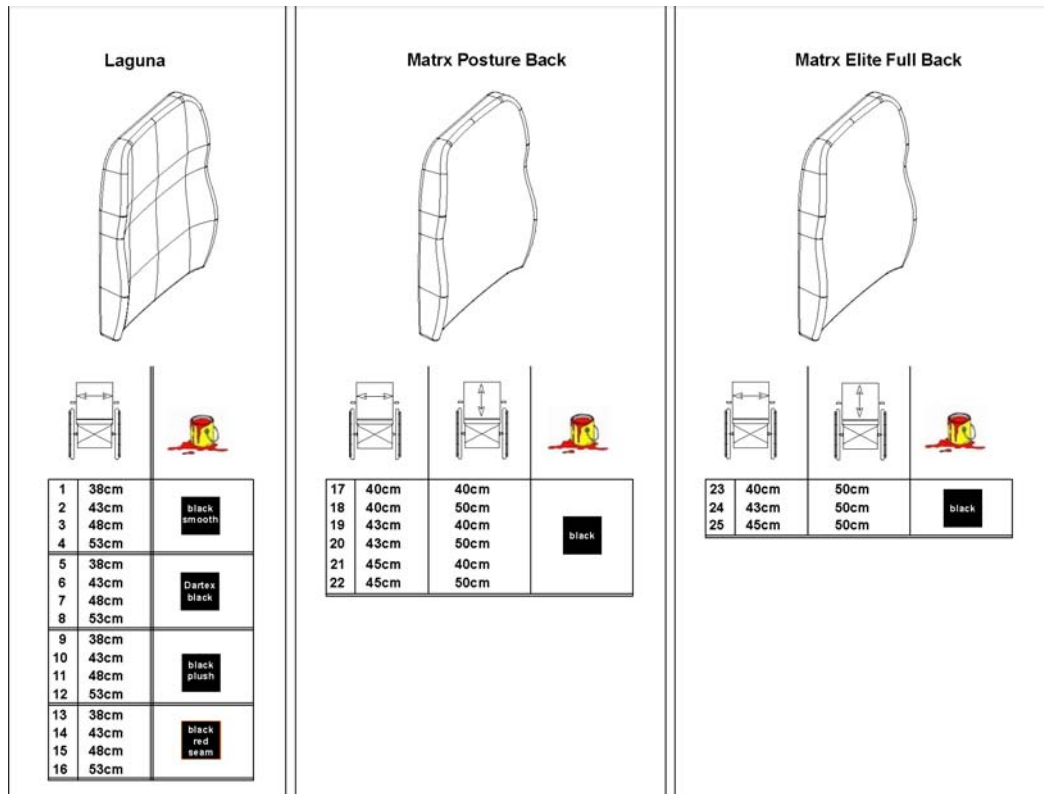

1	SP1529585	RYGGPUTE EASYADAPT SB38 STORM4 M SORT <i>[2173+2151]</i>	1
2	SP1529586	RYGGPUTE EASYADAPT SB43 STORM4 STD SORT <i>[2173+2151]</i>	1
3	SP1529587	RYGGPUTE EASYADAPT SB48 STORM4 SORT <i>[2173+2151]</i>	1
4	SP1529596	RYGGPUTE EASYADAPT SB53 STORM4 M SORT <i>[2173+2151]</i>	1
5	SP1529538-TR26	(Backrest cushion Laguna SW 38 Black Dartex) <i>[2173+2152]</i>	1
6	SP1529539-TR26	(Backrest cushion Laguna SW 43 Black Dartex) <i>[2173+2152]</i>	1
7	SP1529540-TR26	(Backrest cushion Laguna SW 48 Black Dartex) <i>[2173+2152]</i>	1
8	SP1529545-TR26	(Backrest cushion Laguna SW 53 Black Dartex) <i>[2173+2152]</i>	1
9	SP1529538-TR35	(Backrest cushion Laguna SW 38 Black Plush) <i>[2173+2154]</i>	1
10	SP1529539-TR35	(Backrest cushion Laguna SW 43 Black Plush) <i>[2173+2154]</i>	1
11	SP1529540-TR35	(Backrest cushion Laguna SW 48 Black Plush) <i>[2173+2154]</i>	1
12	SP1529545-TR35	(Backrest cushion Laguna SW 53 Black Plush) <i>[2173+2154]</i>	1
13	SP1529538	RYGGPUTE LAGUNA 37CM SORT M ORANG SØM <i>[2173+2153]</i>	1
14	SP1529539	RYGGPUTE LAGUNA 43CM SORT M ORANG SØM <i>[2173+2153]</i>	1
15	SP1529540	RYGGPUTE LAGUNA 48CM SORT M ORANG SØM <i>[2173+2153]</i>	1
16	SP1529545	RYGGPUTE LAGUNA 50CM SORT M ORANG SØM <i>[2173+2153]</i>	1
17	SP1531762	(Matrx "Posture Back" Back 40x40cm (16" x 16")) <i>[2174]</i>	1
18	SP1531763	(Matrx "Posture Back" Back 40x50cm (16" x 20")) <i>[2175]</i>	1