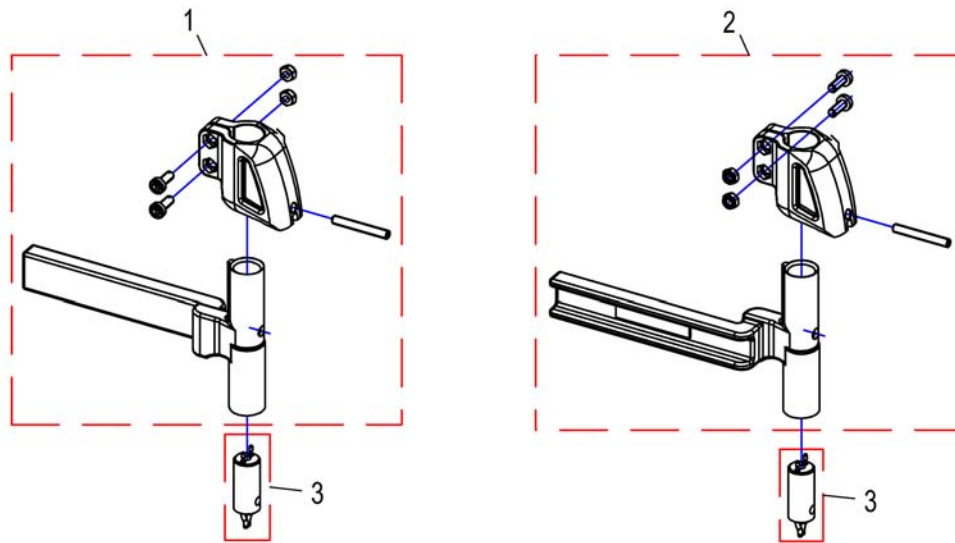

(Legrest Support, Vari series, Firm-Seat)

1524616PAC.dwg

1	SP1526912	(Footrest/Legrest receptacle, manuell, RH, 5cm)	1
1	SP1524616	(Footrest/Legrest receptacle, powered, RH, 5cm) <i>for ACS</i>	1
1	SP1534947	(Footrest/Legrest receptacle, powered, RH, 5cm) <i>for R-Net without Lifter</i>	1
1	SP1537401	(Footrest/Legrest receptacle, powered, RH, 5cm) <i>for R-Net with Lifter</i>	1
2	SP1526911	(Footrest/Legrest receptacle, manuell, LH, 5cm)	1
2	SP1524617	(Footrest/Legrest receptacle, powered, LH, 5cm) <i>for ACS</i>	1
2	SP1534950	(Footrest/Legrest receptacle, powered, LH, 5cm) <i>for R-Net without Lifter</i>	1
2	SP1537402	(Footrest/Legrest receptacle, powered, LH, 5cm) <i>for R-Net with Lifter</i>	1
3	SP1527775	(Power Supply Cable Legrest (650mm)) <i>for ACS</i>	1
3	SP1533694	(Power Supply Cable Legrest (850mm)) <i>for R-Net without Lifter</i>	1
3	1450232	KABEL EL BENST KORT STORM3 <i>for R-Net with Lifter</i>	1