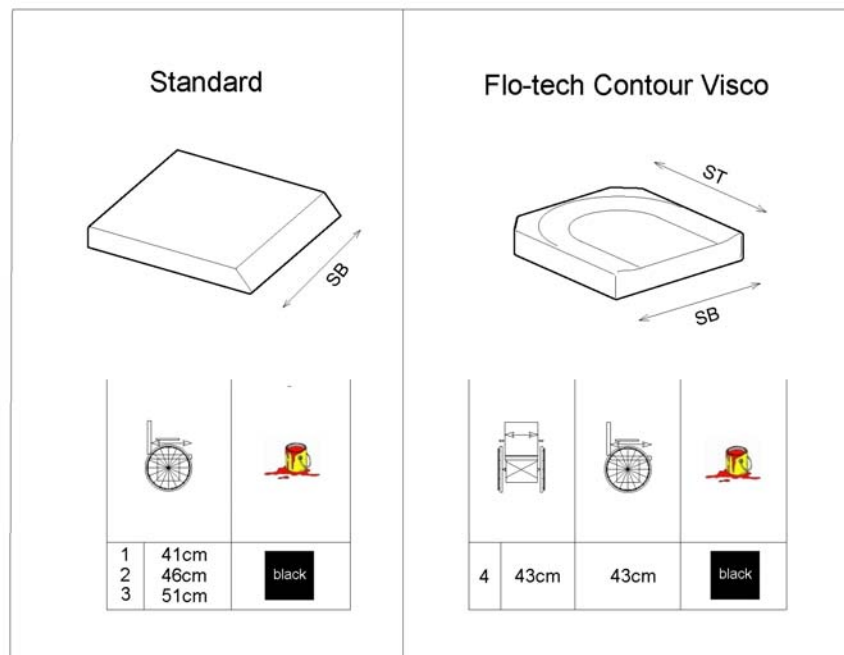

1	1420460	SETEPUTE SD41 STD DRAGON VERTIC [1336+0326]	1
2	1420461	SETEPUTE SD46 STD DRAGON VERTIC [1336+0327]	1
3	1420462	SETEPUTE SD51 STD DRAGON VERTIC [1336+0330]	1
4	1501113	(Seat Cushion Flo-tech Contour Visco SW 43cm x SD 43cm) [1901]	1