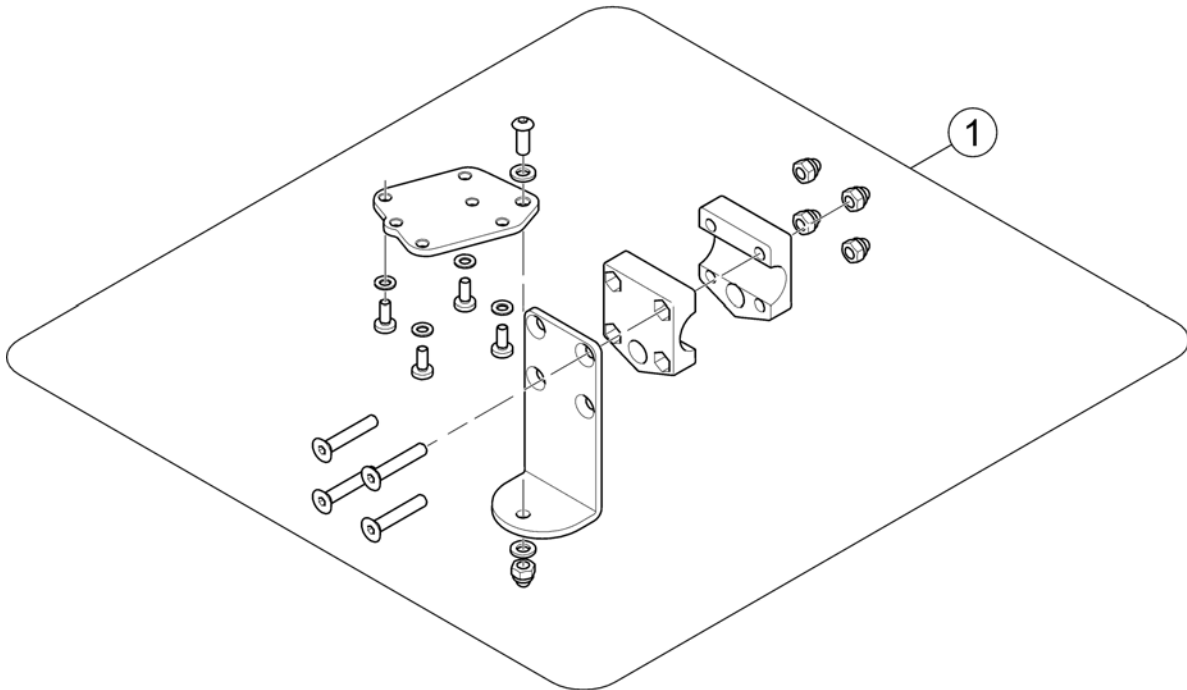

(Remote Bracket Attendant for Standard-/Flex2-/Max-Seat)

1561250.iso

1 SP1531713

(Remote Bracket)

1