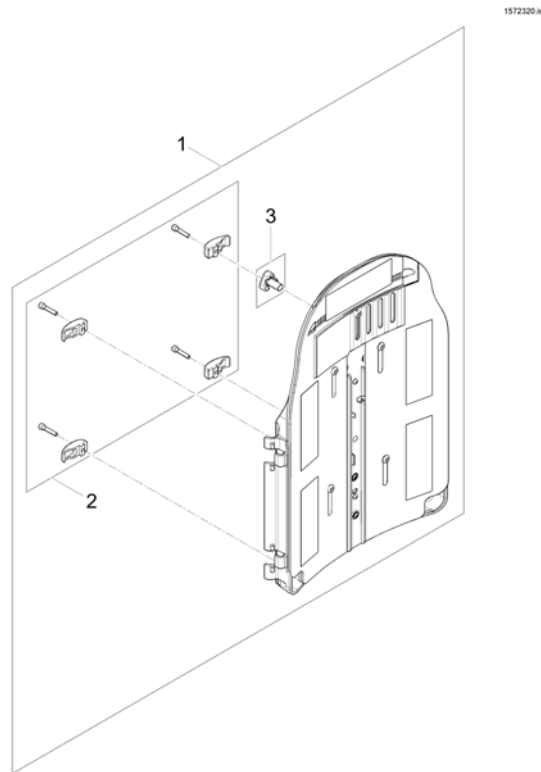

(Flex3 adjustable Backrest Plate)

1	SP1568489	(Flex3 backrest plate)	1
2	SP1572321	(Clamps)	1
3	1497411	(HANDWHEEL M12 LONG NECK/HEADREST)	1