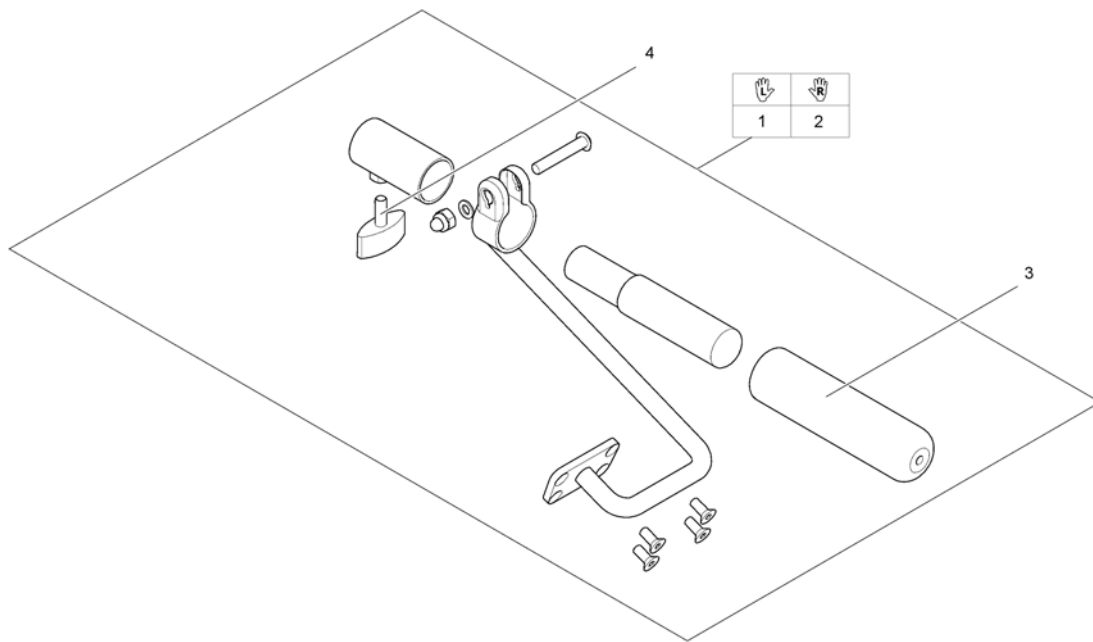

(Remote Bracket Attendant short for Firm Seat)

1560317.iso

1	SP1541699	(Holder Attendant Control LH short)	1
2	SP1541570	(Holder Attendant Control RH short)	1
3	1435421	HÅNDTAK Ø22	1
4	L10024	SKRUE M6X16	1