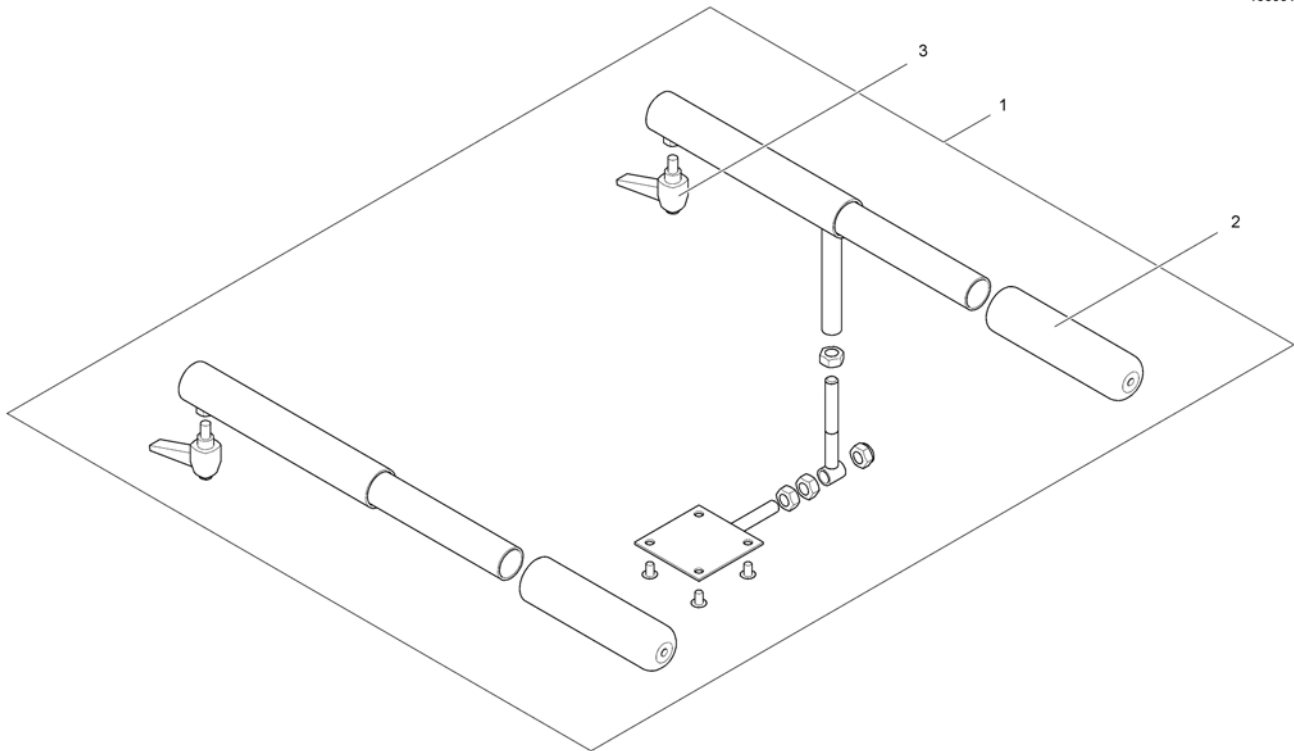

(Remote Bracket Dual Control long for Firm Seat)

1560542.iso

1	SP1531737	(Remote Bracket Dual Control long)	1
2	1435421	HÅNDTAK Ø22	1
3	L32902	LÅSESKRUE MED HENDEL ARMLEN M6X10 STORM/G40	1