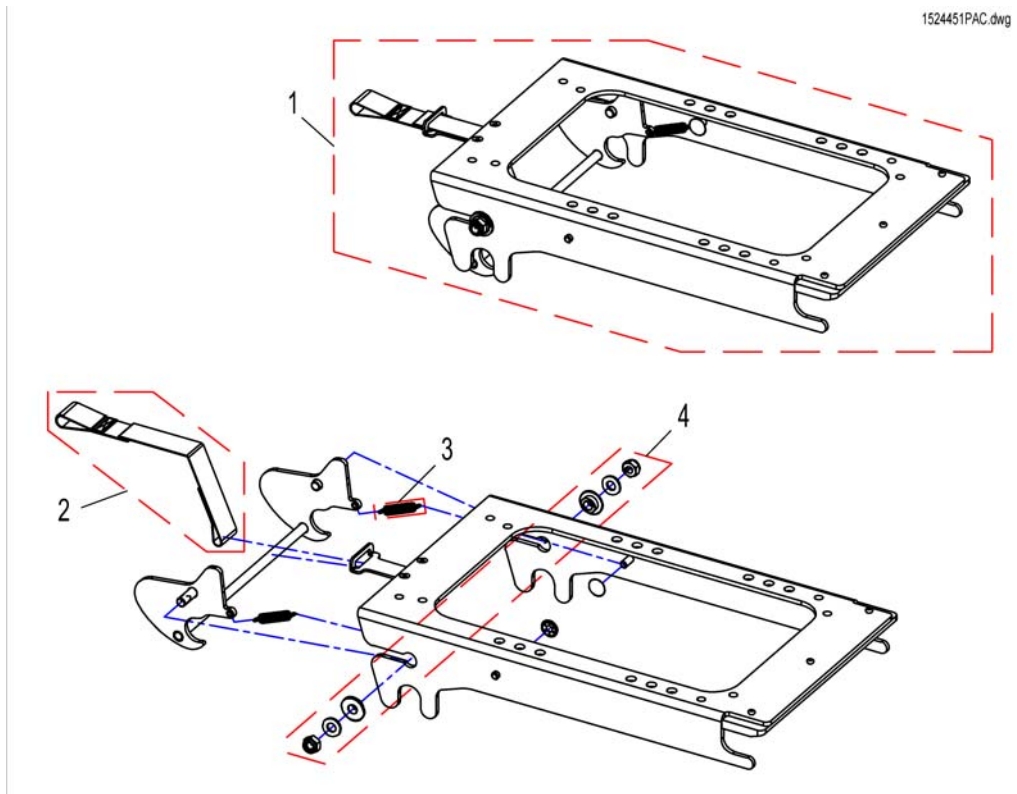

(Seat Frame Support)

1524451PAC.dwg

1	SP1524451	SETERAMME SUPPORT KPL BORA	1
1	SP1541790	(Seatframe support Leckey child seat (UK only))	1
2	SP1524455	(Strip)	1
3	SP1528340	(Pull-Spring)	1
4	SP1528341	(Bearing-Kit)	1