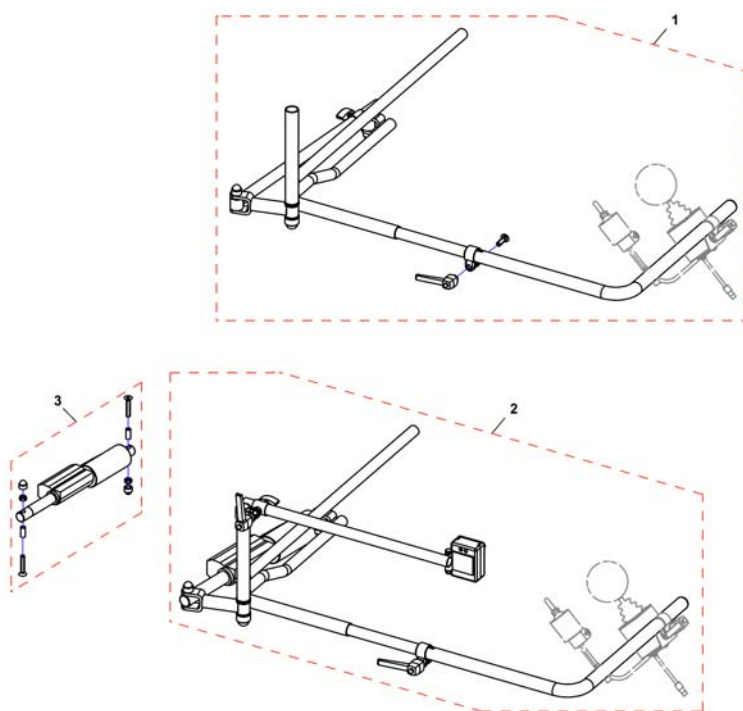

(Framework for chincontrol)

-	Z167994	(CHIN CONTROL SUPPORT . CPL.) <i>not shown</i>	1
1	SP1422943	(Framework for chin control, manual, horizontal swing away LH)	1
1	SP1422942	(Framework for chin control, manual, horizontal swing away RH)	1
2	SP1422945	HOLDER HAKEBETJ EL HORIS SVINGAWAY VE KPL	1
2	SP1552336	(Framework for chincontrol, powered, horizontal swing away RH)	1
5	SP1422946	(Framework for chincontrol, powered, vertikal swing away) <i>not shown</i>	4
3	SP1552337	(Actuator for horizontal swing away chin control, cpl.)	1
3	SP1552418	(Gestell für Kinnbedienung, elektrisch, vertikal abschwenkbar) <i>not shown</i>	1