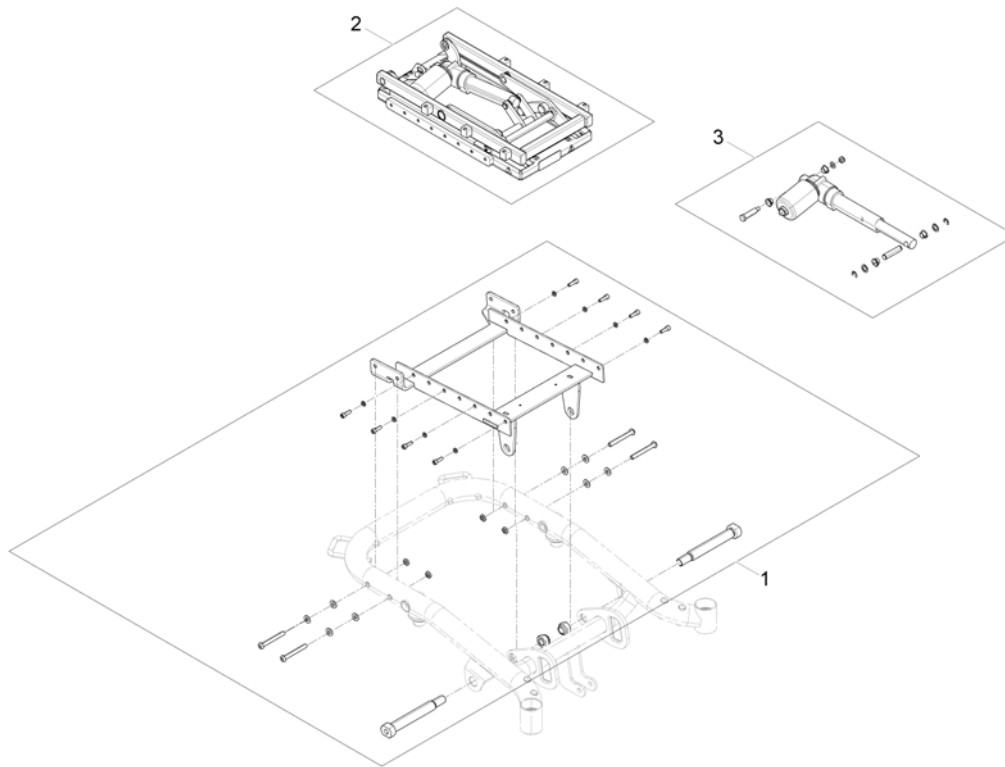

1511723 (en)

1 SP1536595

SETEPUTE SB55 SD65 MAX STORM4 MAX  
[1459]

1

Invacare® Bora | Sete  
**(Modulite Seat)**

1572995.iss

1	-	(Tilt 20°) [1091/1092]	1
2	-	(Tilt 30°) [1093]	1
3	-	(Lifter) [1094]	1
4	-	(One Piece Seat Plate) [2110]	1
5	-	(Telescopic Seat Frame and Plate) [2111]	1
6	-	(Telescopic Seat Frame and Sling Seat) [2112]	1
7	-	(Seat frame support)	1
8	-	(Seat Cushion)	1