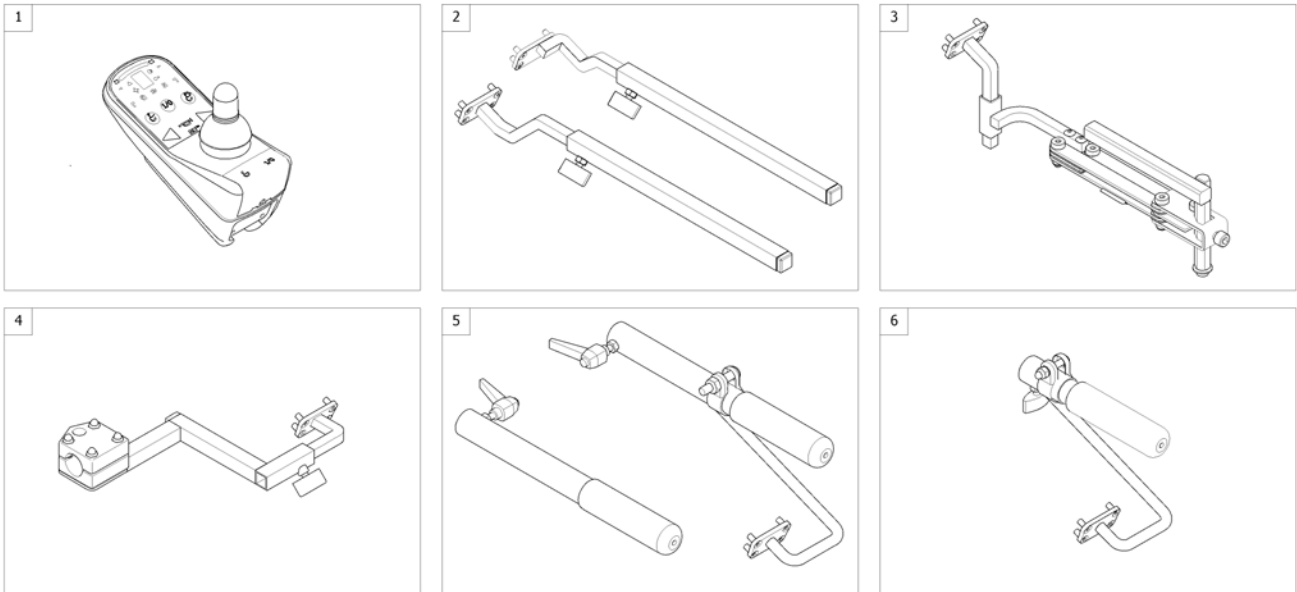

1	SP1504720	(Remote G90A) [1614/1616]	1
2	-	(Remote Bracket Standard) [1614+1207/1208]	1
3	-	(Remote Bracket Swing away & height adjust.) [1614+1707/1708]	1
4	-	(Remote Bracket Attendant for Standard-/Flex2-/Max-Seat) [1616+1207/1208]	1
5	-	(Remote Bracket Attendant long for Firm Seat) [1616+1207/1208]	1
6	-	(Remote Bracket Attendant short for Firm Seat) [1616+1207/1208]	1