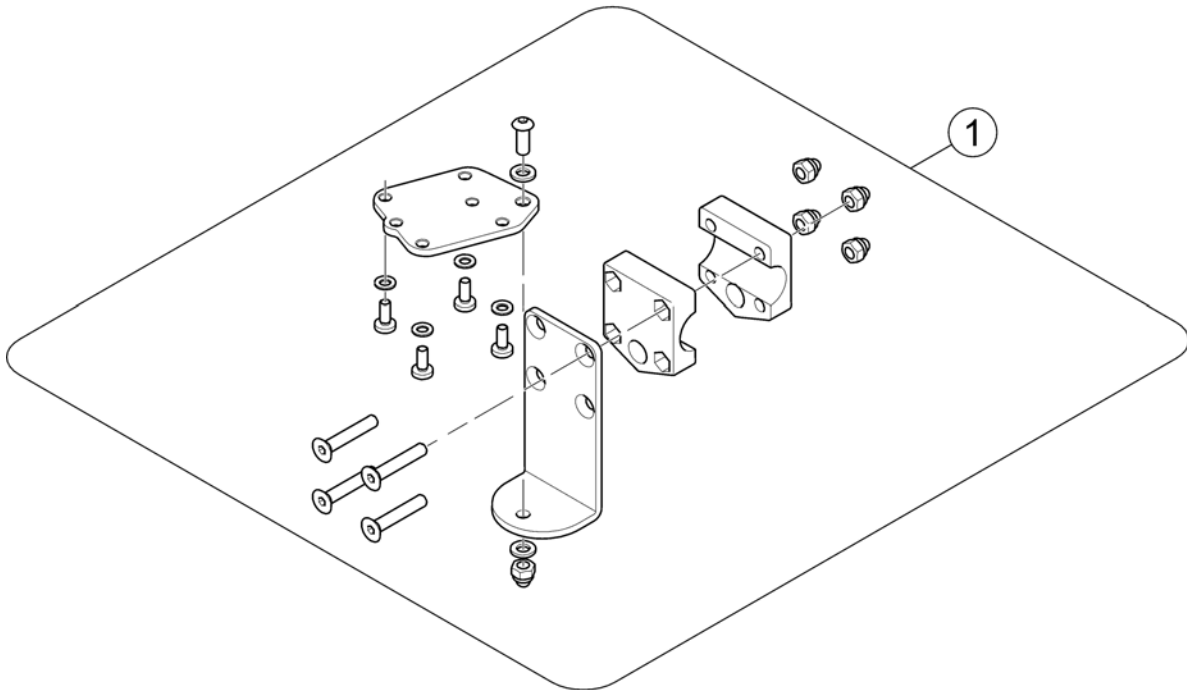

# (Remote Bracket Dual Control for Standard-/Flex2-Seat)

1561352.iso

1 SP1531713

(Remote Bracket)

1