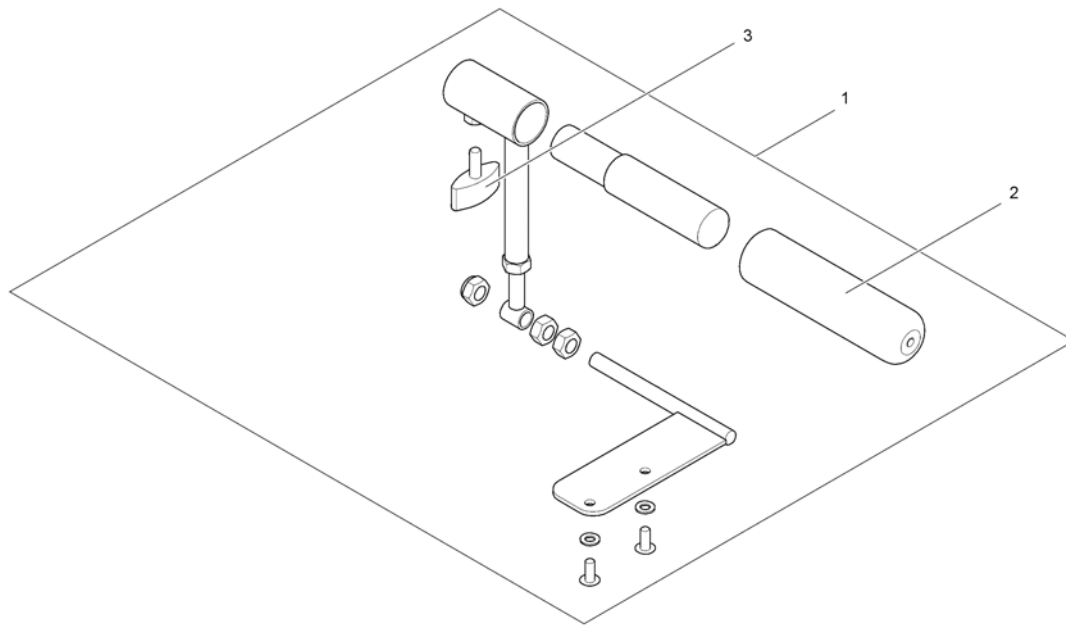

(Remote Bracket Attendant short for Firm Seat)

1560573.iso

1	SP1543164	(Remote Bracket Dual Control short for Firm seat)	1
2	1435421	HÅNDTAK Ø22	1
3	L10024	SKRUE M6X16	1