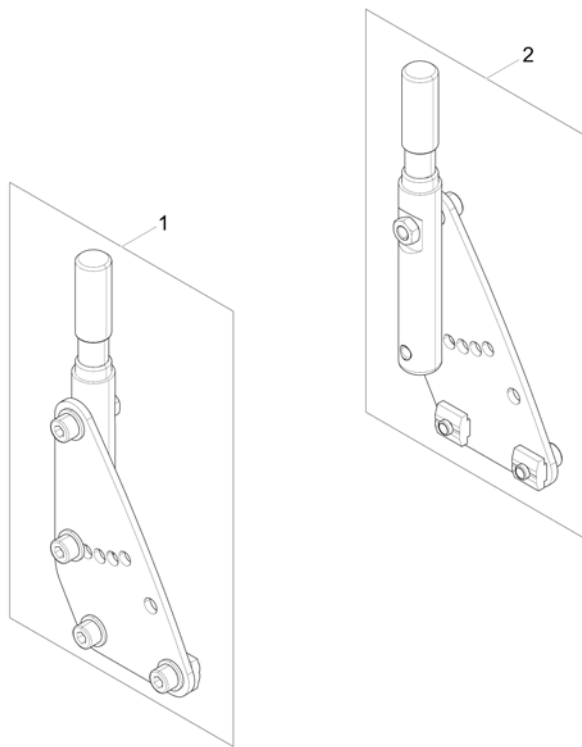

(Support for Backrest Frame)

1571533.no

1	SP1571542	(Backrest Support RH)	1
2	SP1571553	(Backrest Support LH)	1