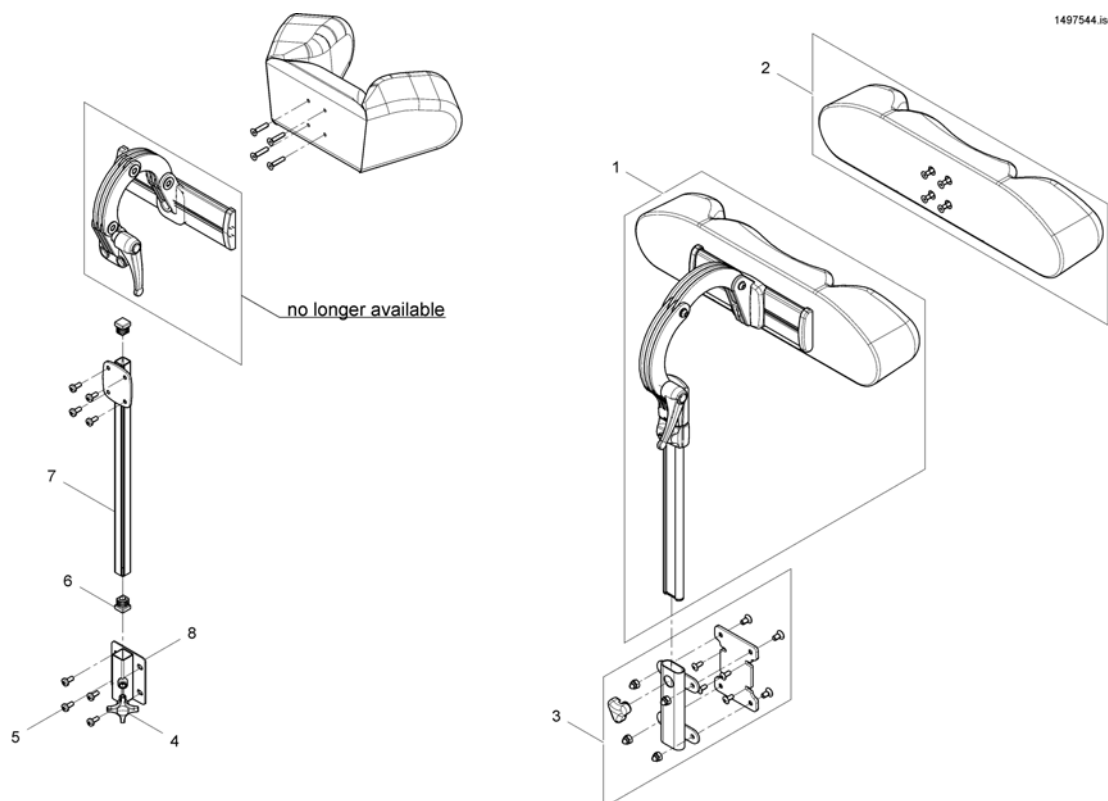

(Headrest sidewise adjustable)

1	1446559	HODESTØTTE MULTI KPL TR26 MED SIDEFORFLYTNING	1
2	1422865	NAKKEPUTE MULTI SORT CONTUR STORM3	1
2	1422866	(HEADREST PAD STD./CONTOUR GREY)	1
2	SP1522214	(HEADREST PAD STD./CONTOUR BLACK PLUSH)	1
3	SP1544680	(MOUNTING-KIT)	1
4	256099	(Wing Screw M8 X 20 639)	1
5	D30197	(Lens head screw DIN7985-M05x12-4.8 zc)	1
6	L01055	ENDESTYKKE FESTEBR.	1
7	1451639-0205	(Headrest REA Angle Adjustment)	1
8	26002351	(Tube Headrest)	1