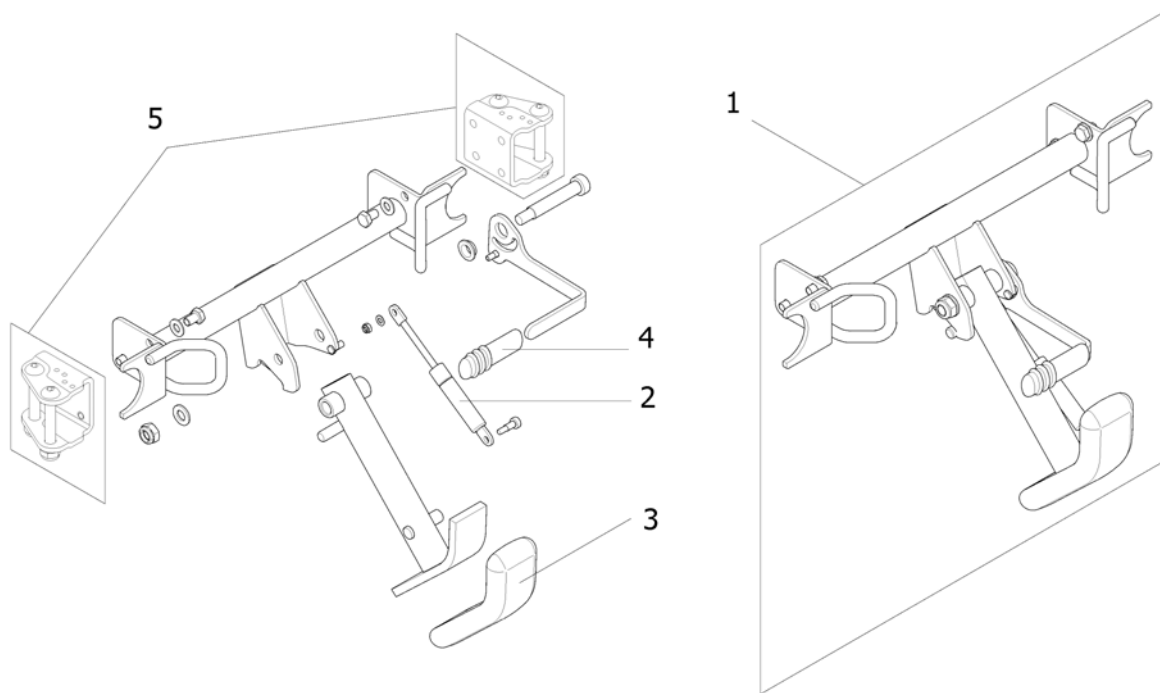

(Kerb Rider (with parking position))

1573593.iso

1	SP1568291	(Kerb Rider (with park position))	1
2	SP1559722	(Gas Spring)	1
3	B11037B	GUMMIFOT T KANTKLÄTTRA	1
4	SP1101725	PROPP FOR FRIKPL HENDEL STORM4	1
5	SP1528415	FESTEBRAKETT KANTKLATRER BORA	1