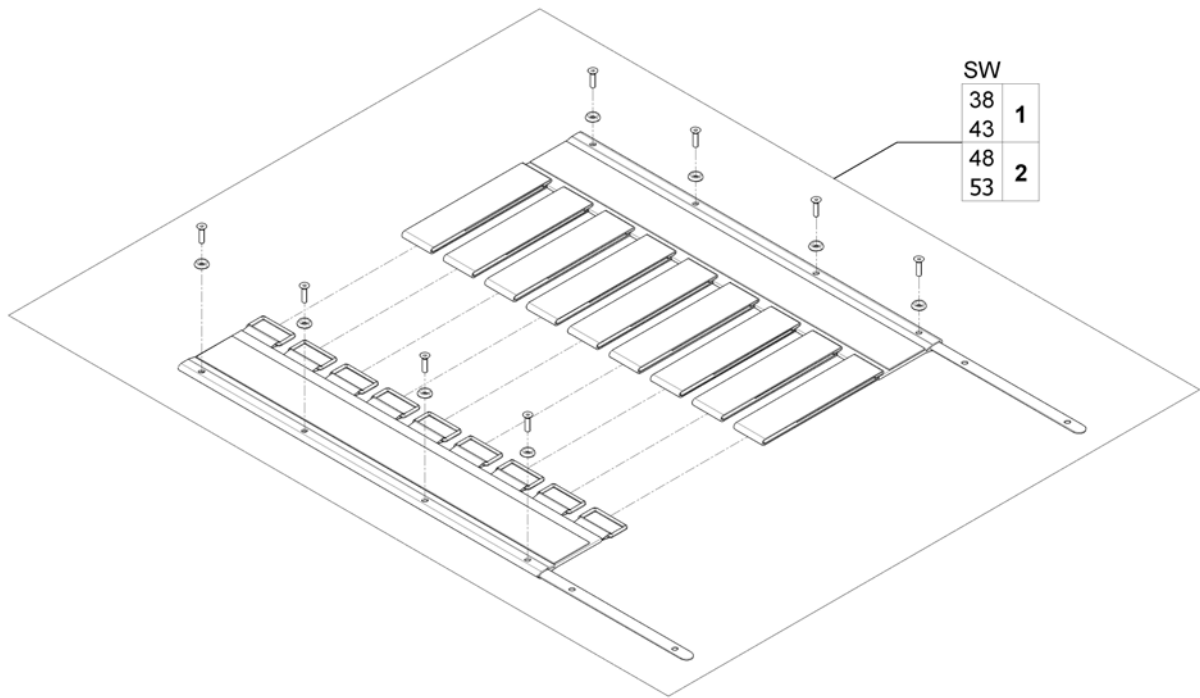

Invacare® Bora | Sete
(Sling Seat)

151176290

SW	
38	
43	1
48	
53	2

1	SP1557877	(Sling Seat)	1
2	SP1555911	(Sling Seat)	1