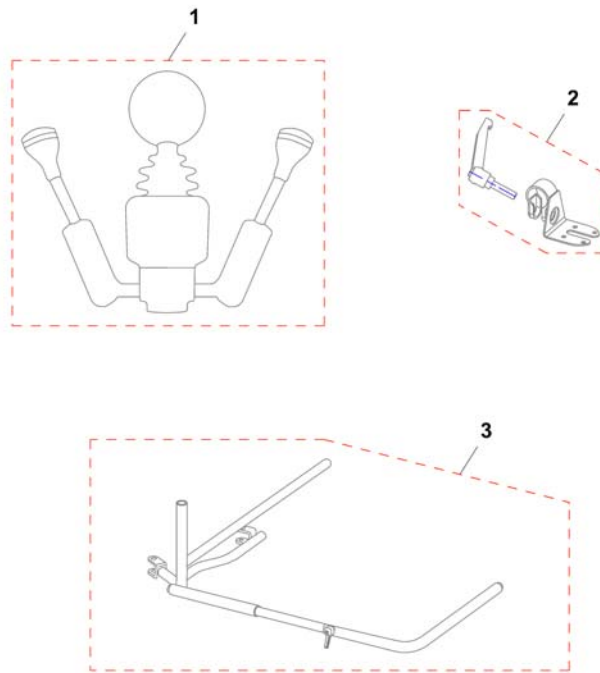

# (Remote Bracket Attendant short for Firm Seat)

1560573.iso

1	SP1543164	(Remote Bracket Dual Control short for Firm seat)	1
2	1435421	HÅNDTAK Ø22	1
3	L10024	SKRUE M6X16	1

---

1	SP1531273	(Remote R-Net JSM LED-L")	1
2	SP1531278	(Holder middlecontrol)	1