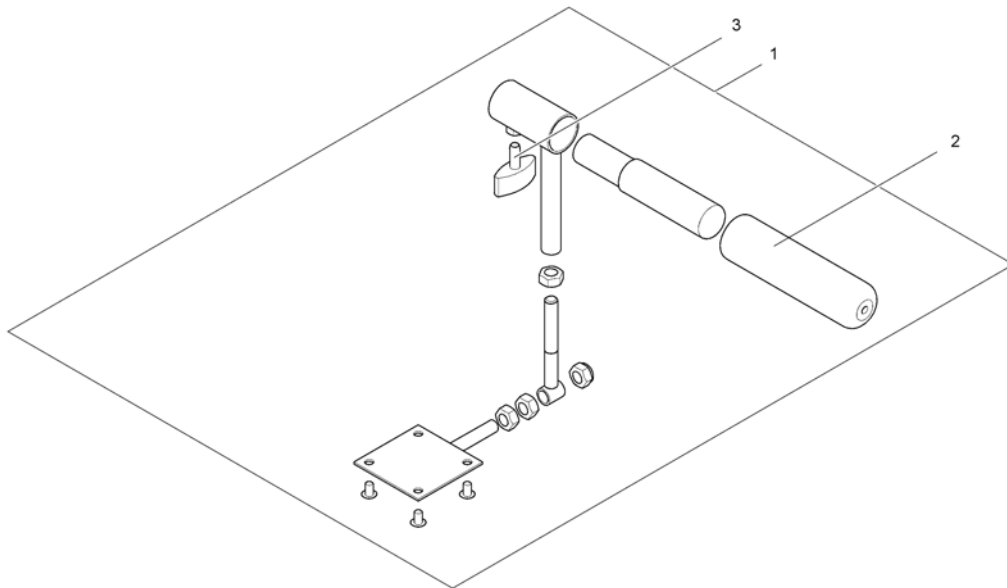

(Remote Bracket Dual Control short for Firm Seat)

1560541.iso

1	SP1541569	(Remote Bracket Dual Control short)	1
2	1435421	HÅNDTAK Ø22	1
3	L10024	SKRUE M6X16	1