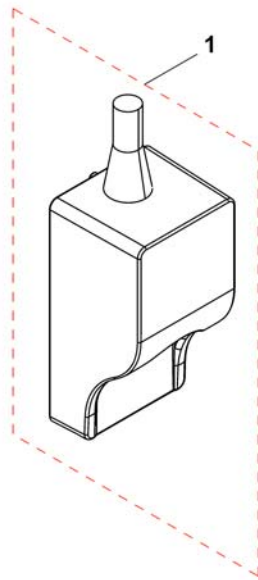

1537848X.dwg

---

1 SP1541535 (G-Trac)

1