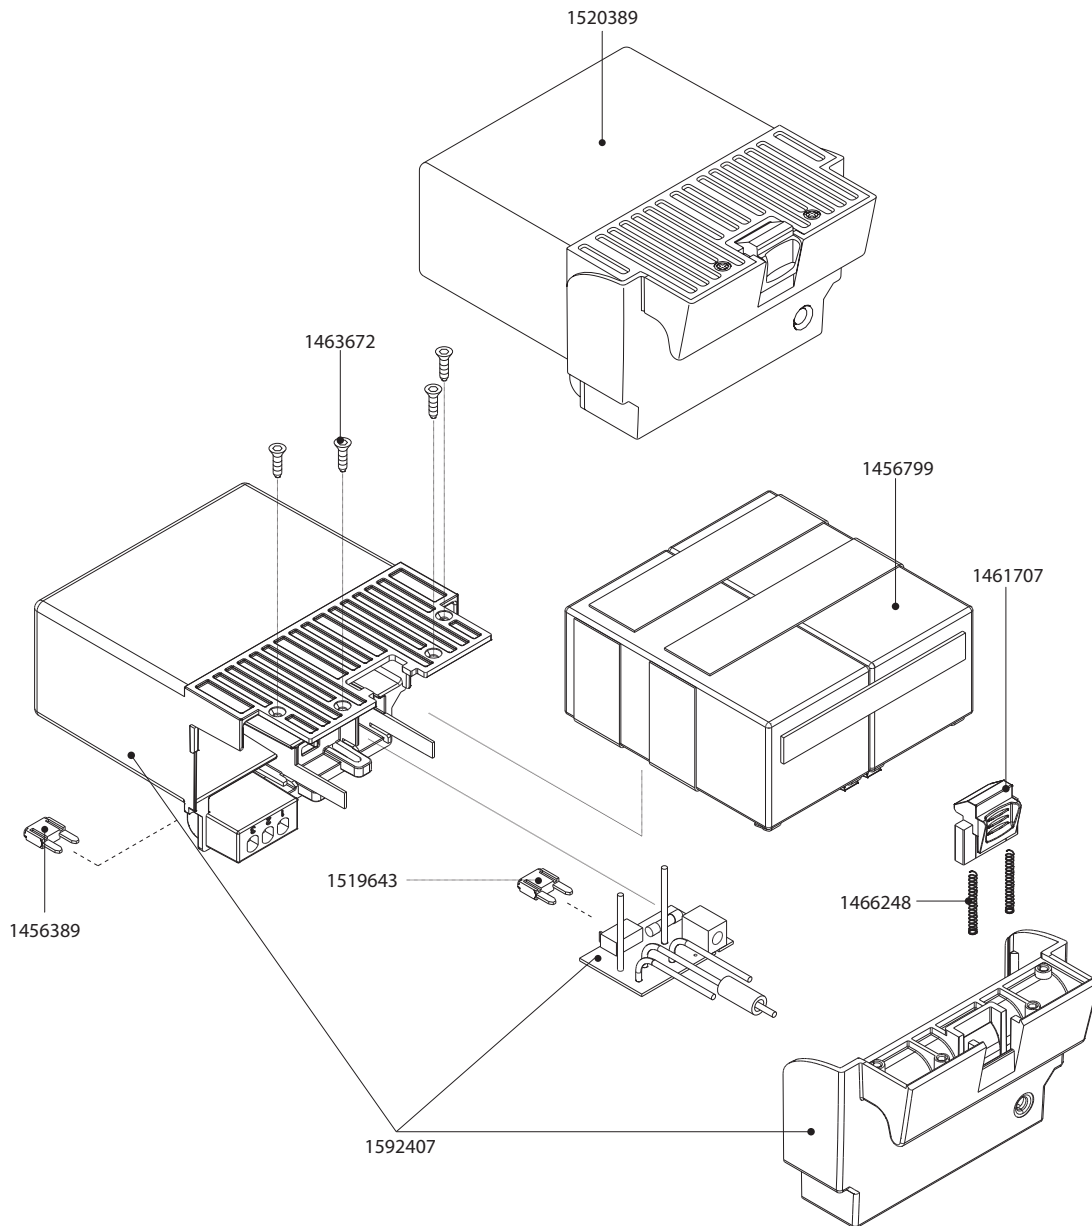

scalamobil S35/S38

Battery

Order number	Description	Qty	Net in EUR
1456389	Fuse 15 A	pcs	1,55
1456799	Batteries scalamobil complete	pcs	112,00
1456875	Locking mechanism battery pack scalamobil	pcs	3,30
1461707	Releasing device battery scalamobil	pcs	3,30
1465938	Fuse PICO II 2.5 A Littelfuse Serie 473	pcs	2,90
1466248	Pressure spring VD-052G	pcs	0,35
1519643	Fuse 4A for circuit board of battery S35	pcs	1,55
1520389	Battery pack S35/S36/S38/S39	pcs	160,00
1592407	#NV	pcs	33,50