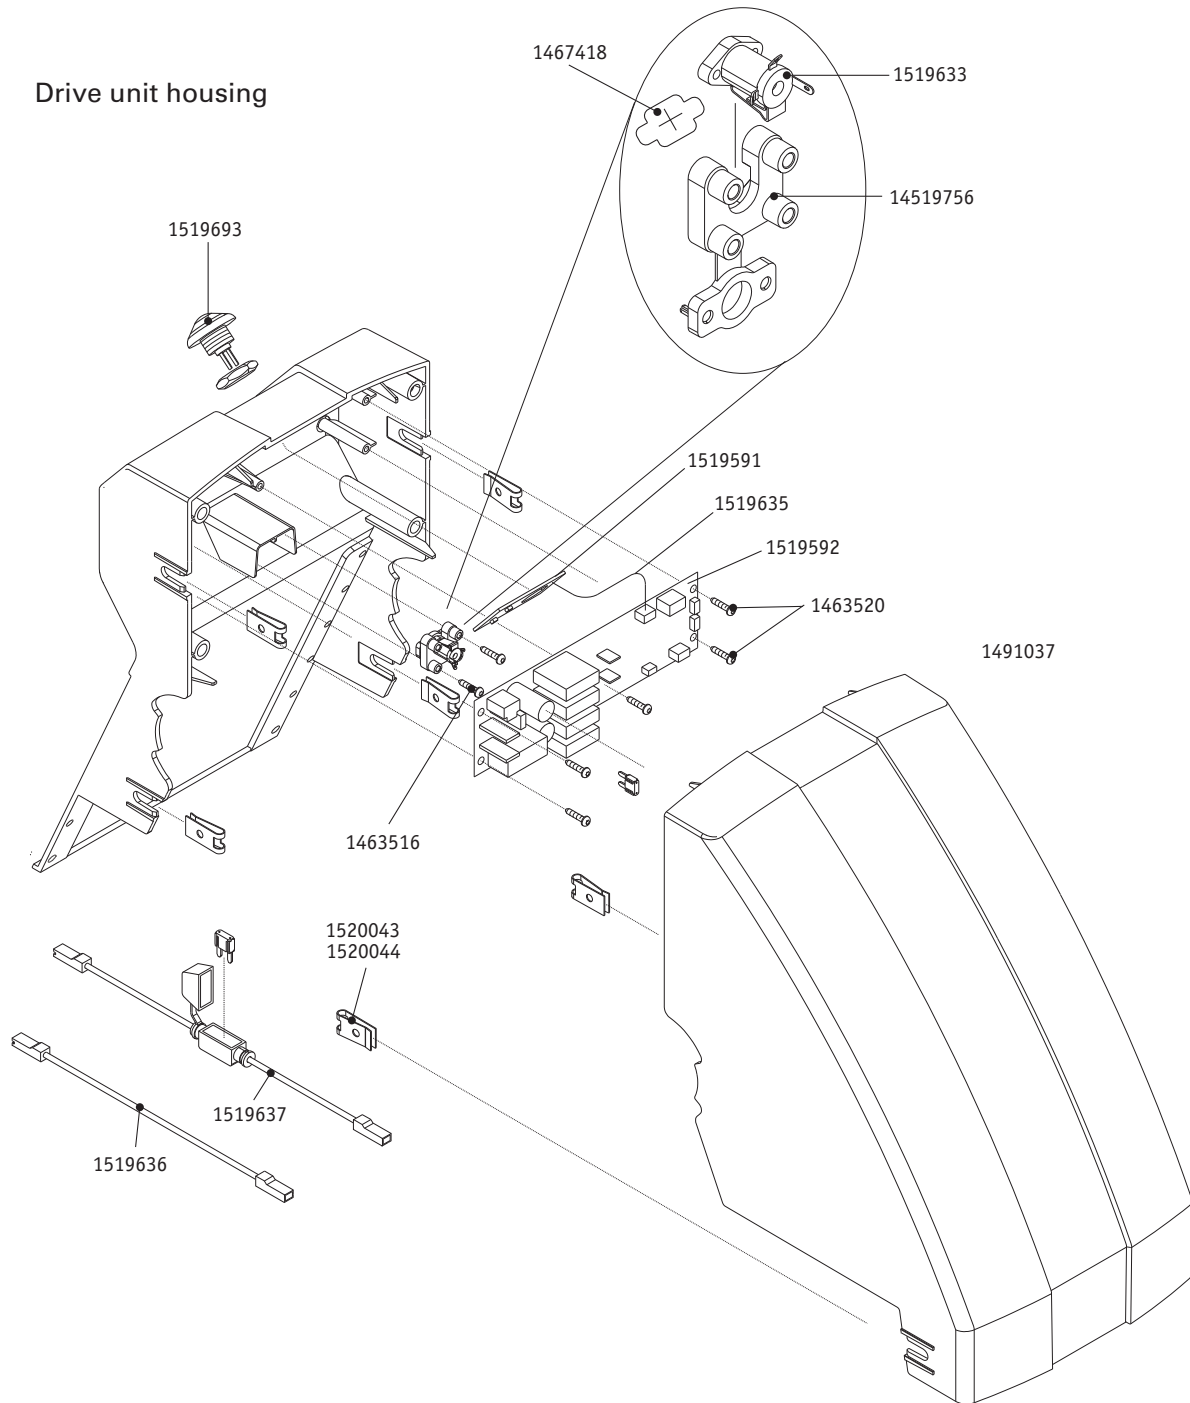

scalacombi eco S34

Order number	Description	Qty	Net in EUR
1463516	Screw Eject PT KA 30 x 5 WN	pcs	0,15
1463520	Screw Eject PT K 30 x 14 WN	pcs	0,15
1467418	Membrane e-fix E25/E26	pcs	6,00
1491037	Front housing motor unit S34	pcs	97,20
1519591	LED of immobiliser	pcs	20,00
1519592	Main circuit board S34	pcs	291,60
1519633	Charging socket with cable S34	pcs	13,20
1519635	Connector S34	pcs	13,80
1519636	Battery cable (negative pole)	pcs	4,95
1519637	Battery cable (positive pole)	pcs	14,30
1519693	On/Off switch S34	pcs	25,70
1519756	Holder for charging socket	pcs	1,25
1520043	Ejot Easyboss 50 x 3,5 x 8	pcs	1,35
1520044	Ejot Easyboss 50 x 2,5 x 11	pcs	2,00