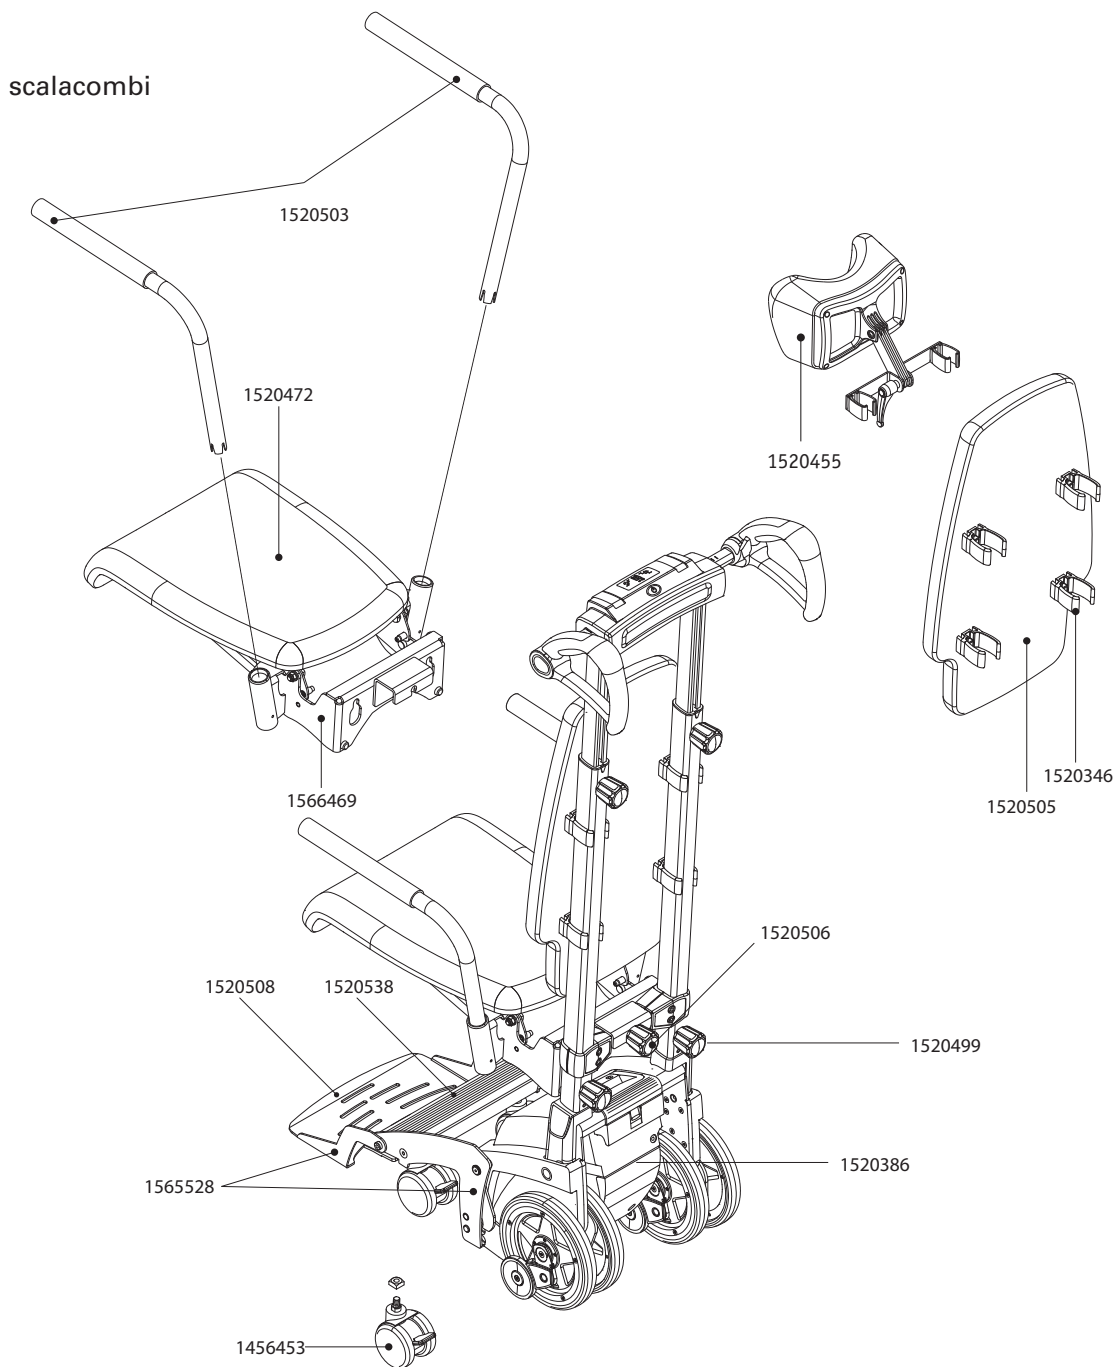

scalacombi S36/S39

Order number	Description	Qty	Net in EUR
1456453	Steering wheels scalacombi/scalaport	pcs	29,40
1520346	Clamp for backrest	pcs	1,50
1520386	Drive unit scalacombi S36	pcs	5.007,85
1520455	Headrest S35/S36	pcs	165,00
1520472	Seat plate S36 (padded)	pcs	163,35
1520499	Hand wheel S35 connection motor unit	pcs	17,50
1520503	Arm rest S36	pcs	25,30
1520505	Backrest for scalacombi S36	pcs	174,65
1520506	Hand wheel seat unit scalacombi S36	pcs	13,00
1520508	Footrest S36	pcs	59,50
1520538	Bottom part, assembled	pcs	138,75
1564990	Chest shoulder belt scalacombi S36/S39, consisting of 2 automatic belt retractors and height adjustable buckles on handle	pcs	320,00
1565509	Lap Belt (Automatic) for scalacombi S36	pcs	140,00
1565528	Footrest scalacombi S36 complete (replacement)	pcs	242,00
1566469	Seat Unit scalacombi S36	pcs	368,00