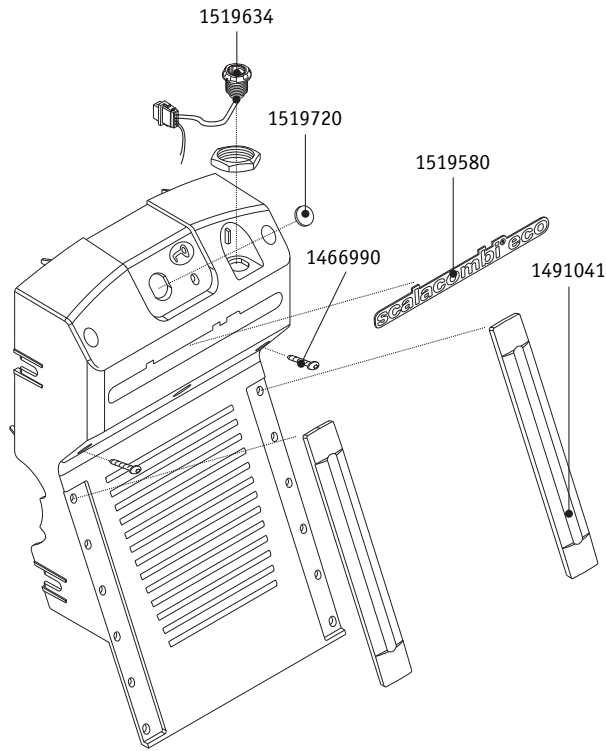

scalacombi eco S34

Drive unit housing

Order number	Description	Qty	Net in EUR
1466990	Screw Remform 4 x 30 WN	pcs	0,15
1491041	Rubber protector for housing S34	pcs	8,40
1519580	Label „scalacombi eco“	pcs	9,85
1519634	Connecting cable circuit board S34	pcs	28,60
1519720	Light conductor status bar display S34	pcs	9,85
1519725	Housing motor unit S34 with light conductor label and rubber protectors	pcs	66,30