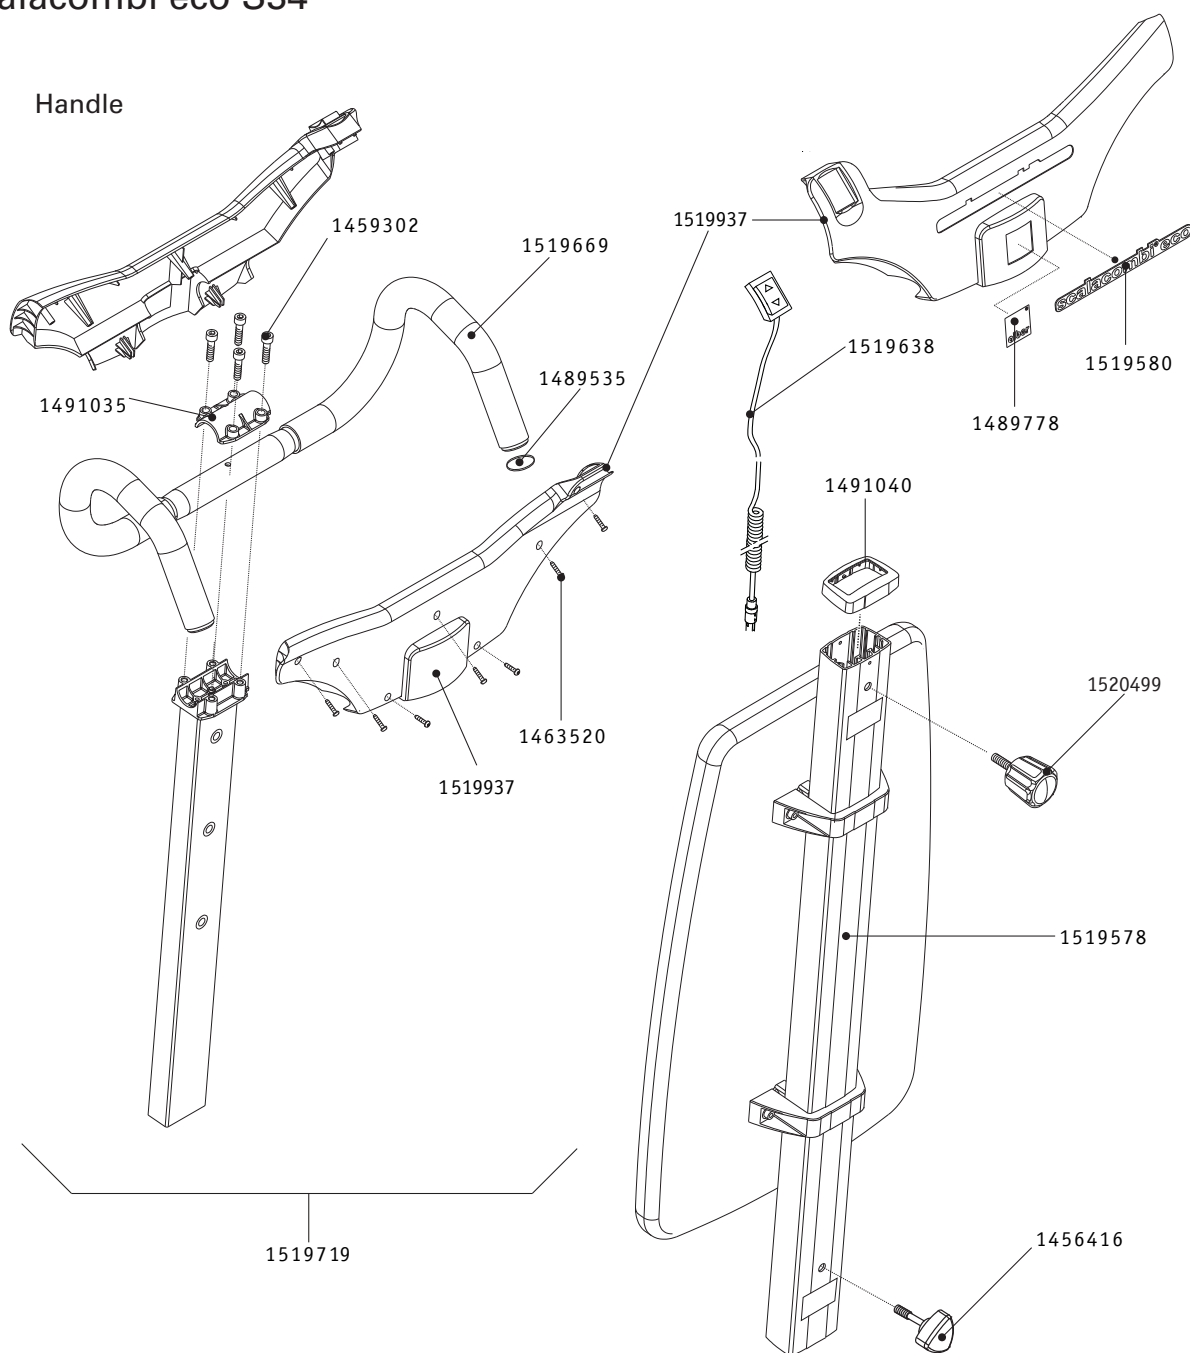

scalacombi eco S34

Order number	Description	Qty	Net in EUR
1456416	Adjustment knob scalamobil scalamobil	pcs	11,75
1459302	Cylinder head screw DIN 912 - M 6 x 25	pcs	0,15
1463520	Screw Eject PT K 30 x 14 WN	pcs	0,15
1489535	Plug for handle S34	pcs	0,55
1489778	Sticker „Alber“ 28 x 28mm	pcs	1,05
1491035	Clamp for handle S34	pcs	17,25
1491040	Profile cover for stanchion handle S34	pcs	4,95
1519573	Reception tube for handle S34	pcs	85,80
1519578	Stanchion for handle S34	pcs	97,20
1519580	Label „scalacombi eco“	pcs	9,85
1519638	Spiral cable with toggle switch S34	pcs	62,95
1519669	Handle S34 with soft cover	pcs	97,20
1519719	Handle bar S34 without backrest	pcs	325,80
1519937	Cover S34	pcs	27,40
1520499	Hand wheel S35 connection motor unit	pcs	17,50