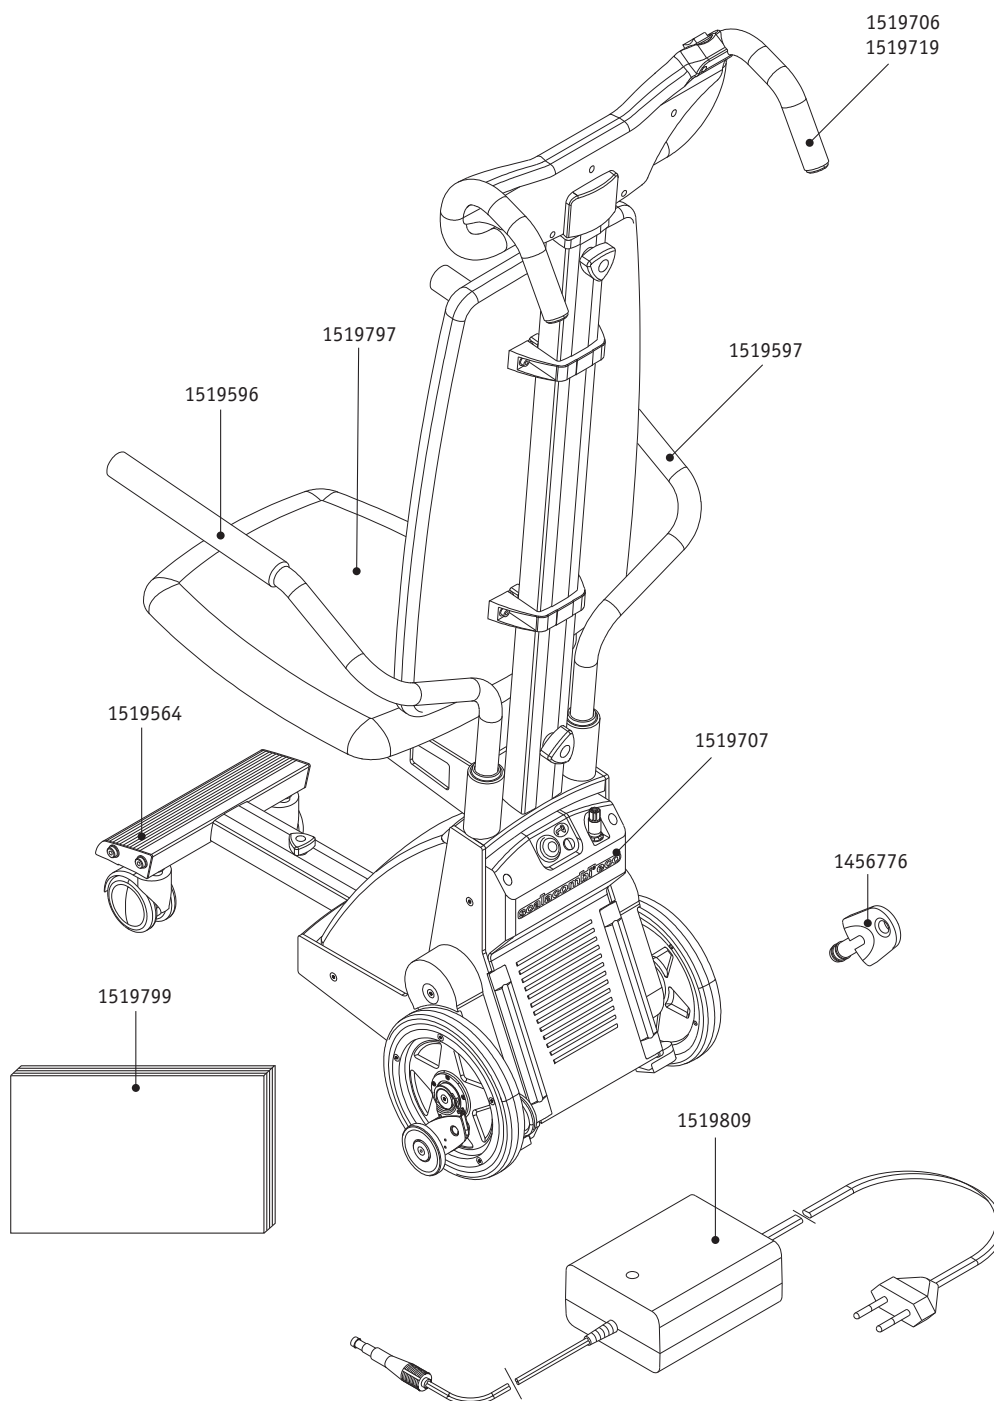

scalacombi eco S34

Components

Order number	Description	Qty	Net in EUR
1456776	Immobiliser key A10/E35/E36/V25 grey	pcs	11,80
1519564	Footrest S34	pcs	257,40
1519596	Arm rest left S34	pcs	42,85
1519597	Arm rest right S34	pcs	42,85
1519706	Handlebar S34 complete	pcs	469,00
1519707	Drive unit scalacombi S34	pcs	3.105,00
1519719	Handle bar S34 without backrest	pcs	325,80
1519797	Seat unit S34	pcs	349,00
1519799	Documentation Kit S34 multilingual	pcs	25,00
1519809	Charger 24V 1,0A with main cable EU	pcs	114,80