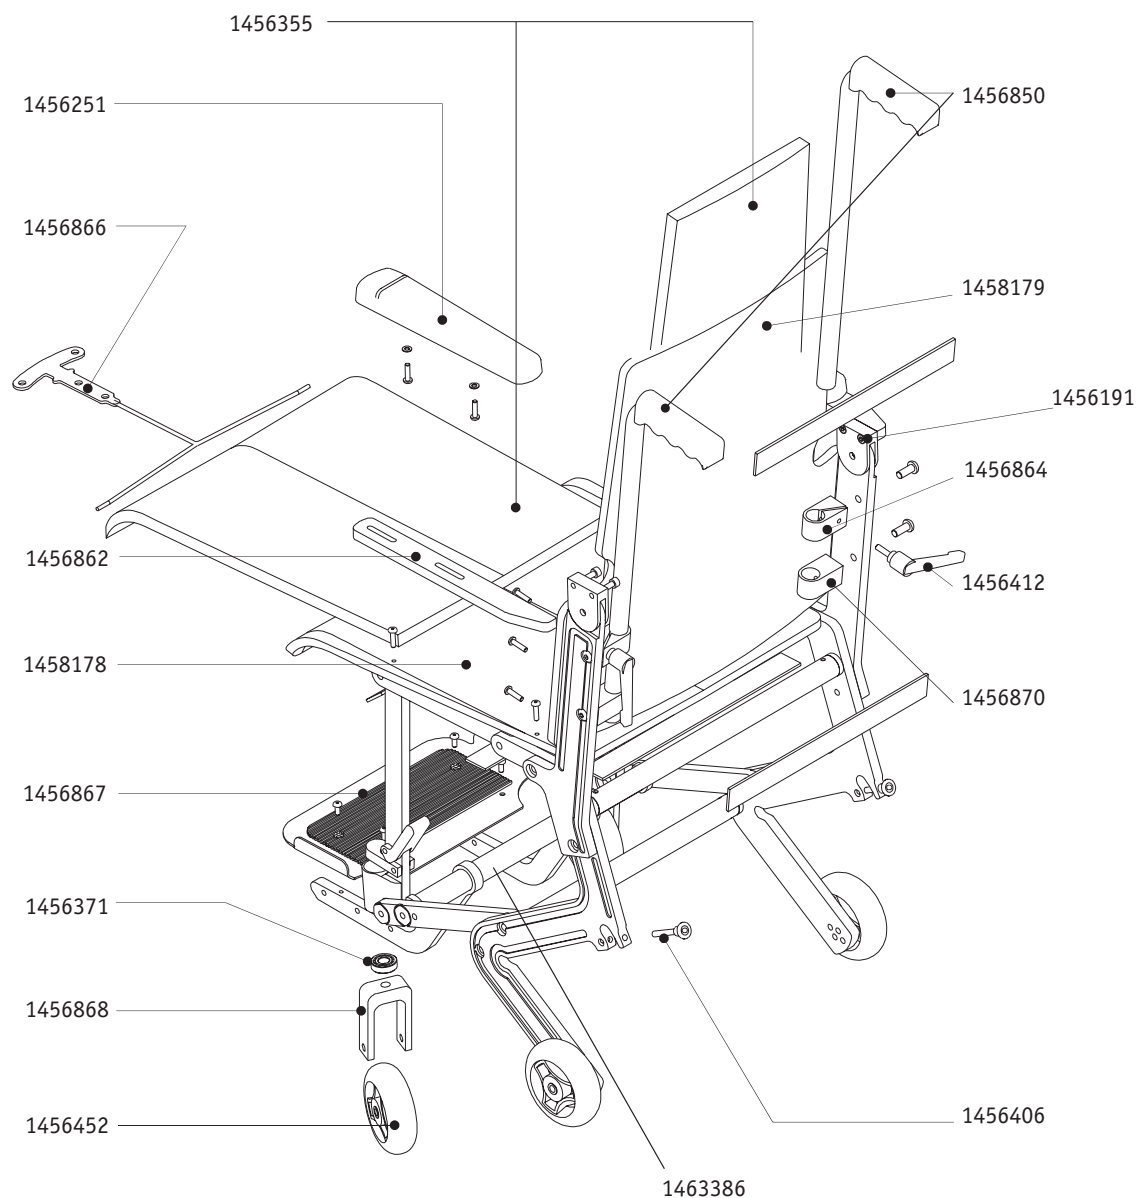

scalaport X7 für S35

scalaport X7 für S35

Order number	Description	Qty	Net in EUR
1456185	Locking ring 14 x 1	pcs	0,15
1456404	Pressure spring for adjustment knob	pcs	1,15
1456453	Steering wheels scalacombi/scalaport	pcs	29,40
1458895	Locking ring 25 x 1,2	pcs	0,15
1463436	Cylinder head screw M 10 x 25 - 8.8	pcs	0,80
1490076	Clamping mechanism wheelchair frame right side	pcs	79,50
1490077	Clamping mechanism wheelchair frame left side	pcs	79,50
1490083	Brake pad X7	pcs	2,95
1490093	Rubber pad X7 small	pcs	2,95
1490098	Rubber pad X7 large	pcs	2,95
1490161	Adaptation Bracket X7 right for S30 incl. snatch	pcs	41,15
1490162	Adaptation Bracket X7 left for S30	pcs	34,30
1490184	Rod X7	pcs	15,00
1490185	Spacer brass X7	pcs	2,35
1490186	Spacer X7	pcs	3,95
1519489	Magnet X7	pcs	7,40
1520507	Clamping mechanism X7 for S35	pcs	336,85

scalachair X3

Components

Order number	Description	Qty	Net in EUR
1456191	Cylinder head screw DIN 912 - M 6 x 20	pcs	0,15
1456251	Armrest for scalachair X3	pcs	57,50
1456355	Cushion seat and back for scalachair X3	pcs	140,90
1456371	Ball bearing 28 x 12 x 8mm	pcs	6,30
1456406	Quickpin quick release bolt	pcs	21,85
1456412	Clamping lever for push handles for scalachair X3	pcs	24,10
1456452	Wheel for scalachair X3	pcs	24,10
1456850	Pair of push handles for scalachair X3 left and right	pcs	110,00
1456862	Armrest for scalachair X3 left and right	pcs	61,25
1456864	Holding device for handles upper part scalachair X3	pcs	53,45
1456866	Release lever for scalachair X3	pcs	210,80
1456867	Footrest for scalachair X3 with anti-slip cover pad	pcs	35,90
1456868	Steering linkage scalachair X3	pcs	55,40
1456870	Holding device for handles lower part scalachair X3	pcs	50,10
1458178	Seat for scalachair X3	pcs	73,85
1458179	Backrest for scalachair X3 grey without cushion RAL 7040	pcs	73,85
1463386	Footrest fixation for scalachair X3	pcs	276,60