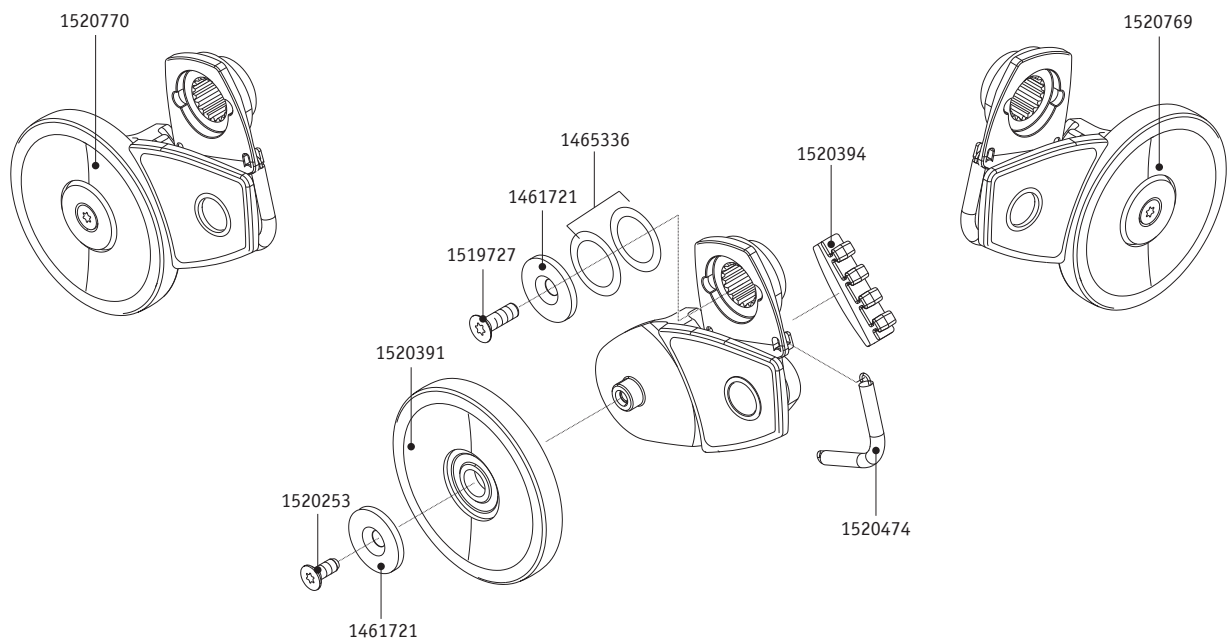

scalacombi eco S34

Brake

Order number	Description	Qty	Net in EUR
1461721	Washer	pcs	1,15
1465336	Ball bearing compensation disc EPL13	pcs	0,30
1519727	Countersunk head screw DIN 7991 M 5 x 16 - 8.8	pcs	0,25
1520253	Ejot Delta PT-Screw WN 5454-45 x 12-A2K	pcs	0,25
1520391	Brake wheel S35/S36	pcs	10,70
1520394	Brake lining S35/S36	pcs	11,70
1520474	Tension Spring brake scalamobil S35	pcs	2,85
1520769	Brake scalamobil S35/S36 right complete	pcs	168,95
1520770	brake scalamobil S35/S36 left complete	pcs	168,95