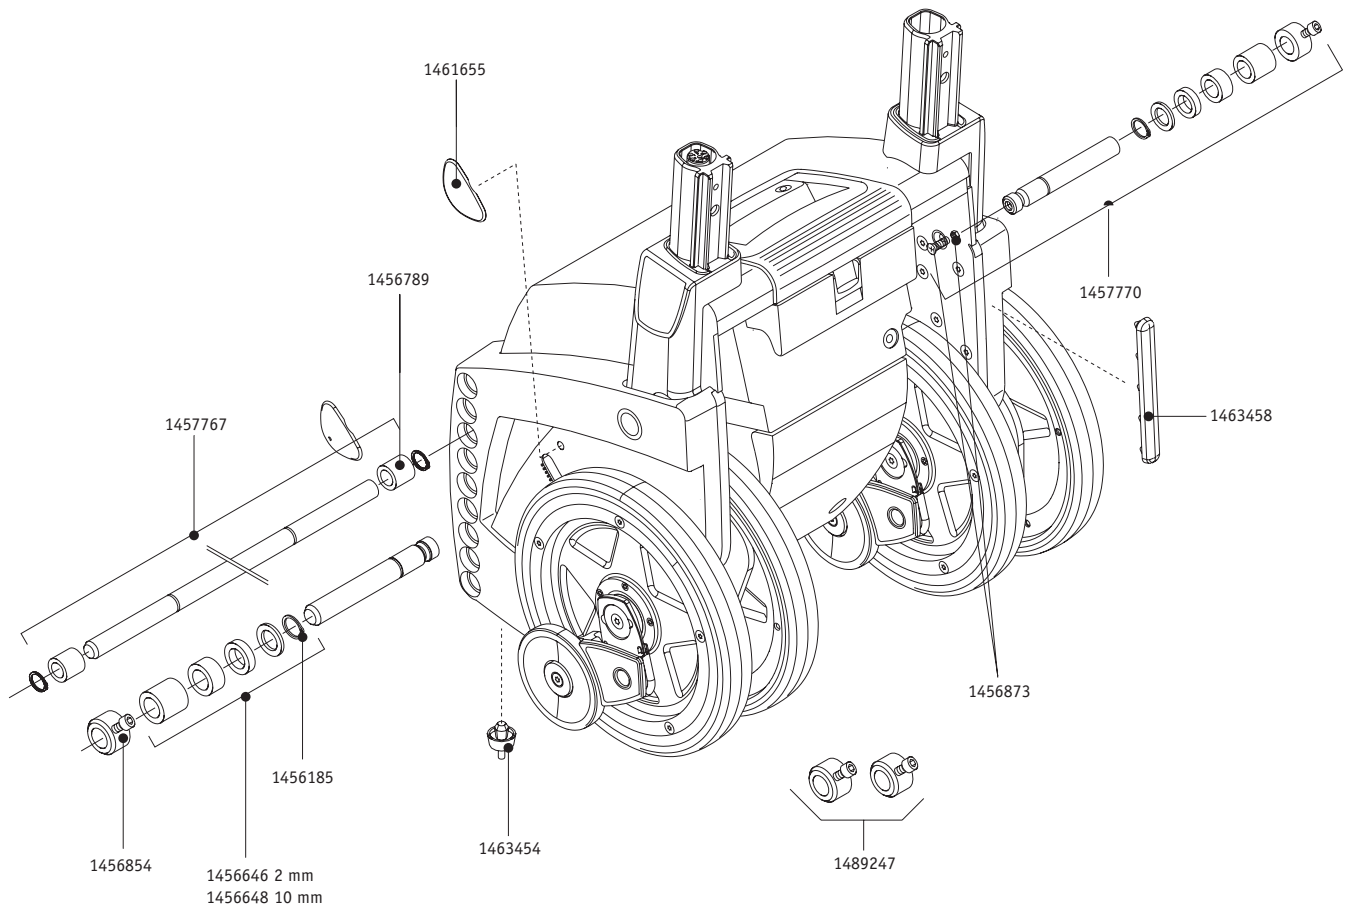

scalamobil S35/S38

Drive unit

Order number	Description	Qty	Net in EUR
1456185	Locking ring 14 x 1	pcs	0,15
1456646	Spacer ring 2mm	pcs	0,65
1456648	Spacer ring 10mm	pcs	0,65
1456789	Distance socket scalamobil lower mounting	pcs	1,50
1456854	Set collar galvanized for scalamobil	pcs	10,70
1456873	Screws and bolts for mounting of upper bolts scalamobil (without bolts)	pcs	1,50
1457767	Lower bolt scalamobil (Dummy Code)	pcs	22,35
1457770	Upper bolts scalamobil (Dummy Code)	pcs	32,65
1461655	Side shell cover scalamobil S35	pcs	1,55
1463454	Device feet scalamobil S35	pcs	3,15
1463458	Rubber protector housing scalamobil	pcs	4,10
1489247	Adjusting ring set for scalamobil/viamobil	pcs	16,95