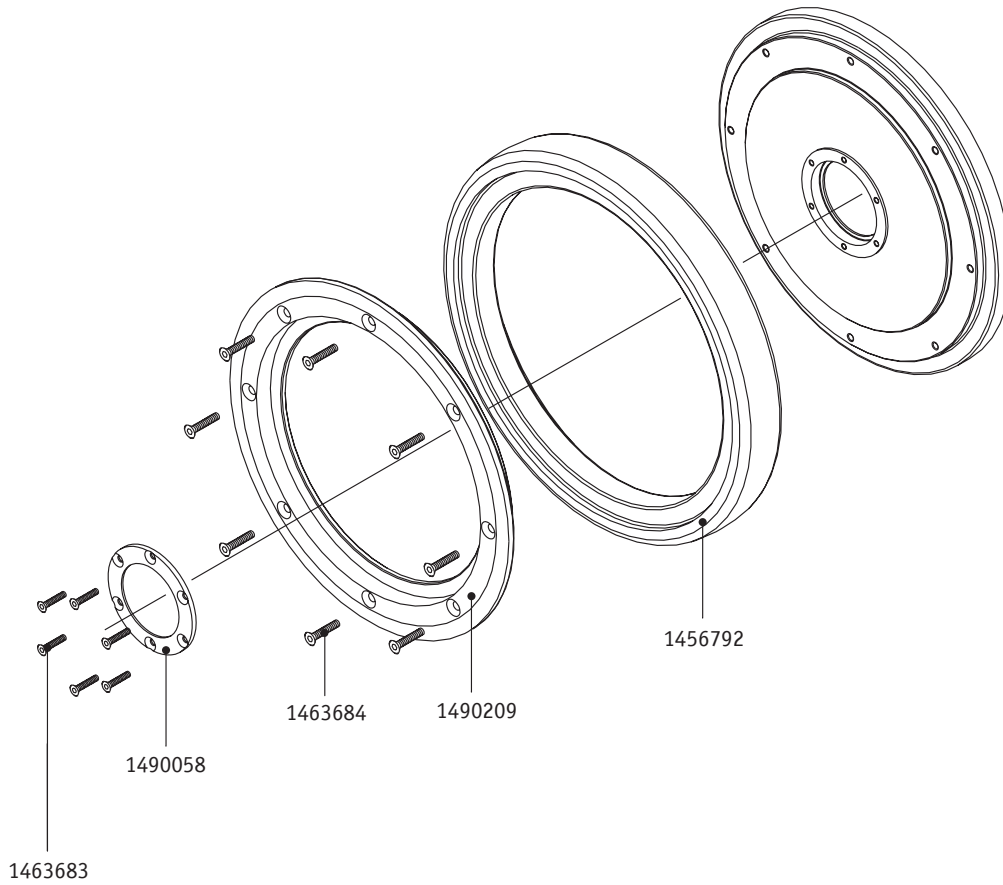

scalacombi eco S34

Wheel

Order number	Description	Qty	Net in EUR
1456792	Tyre for scalamobil S35/S34	pcs	51,00
1463683	Screw hubcap - M 3 x 8	pcs	0,15
1463684	Screw for rim - M 4 x 18	pcs	0,20
1490058	Hub cover S34/S35 beamless	pcs	22,90
1490209	Rim outer wheel scalamobil S35/S34	pcs	94,85
1520151	Bearing 61806-2RS	pcs	5,90