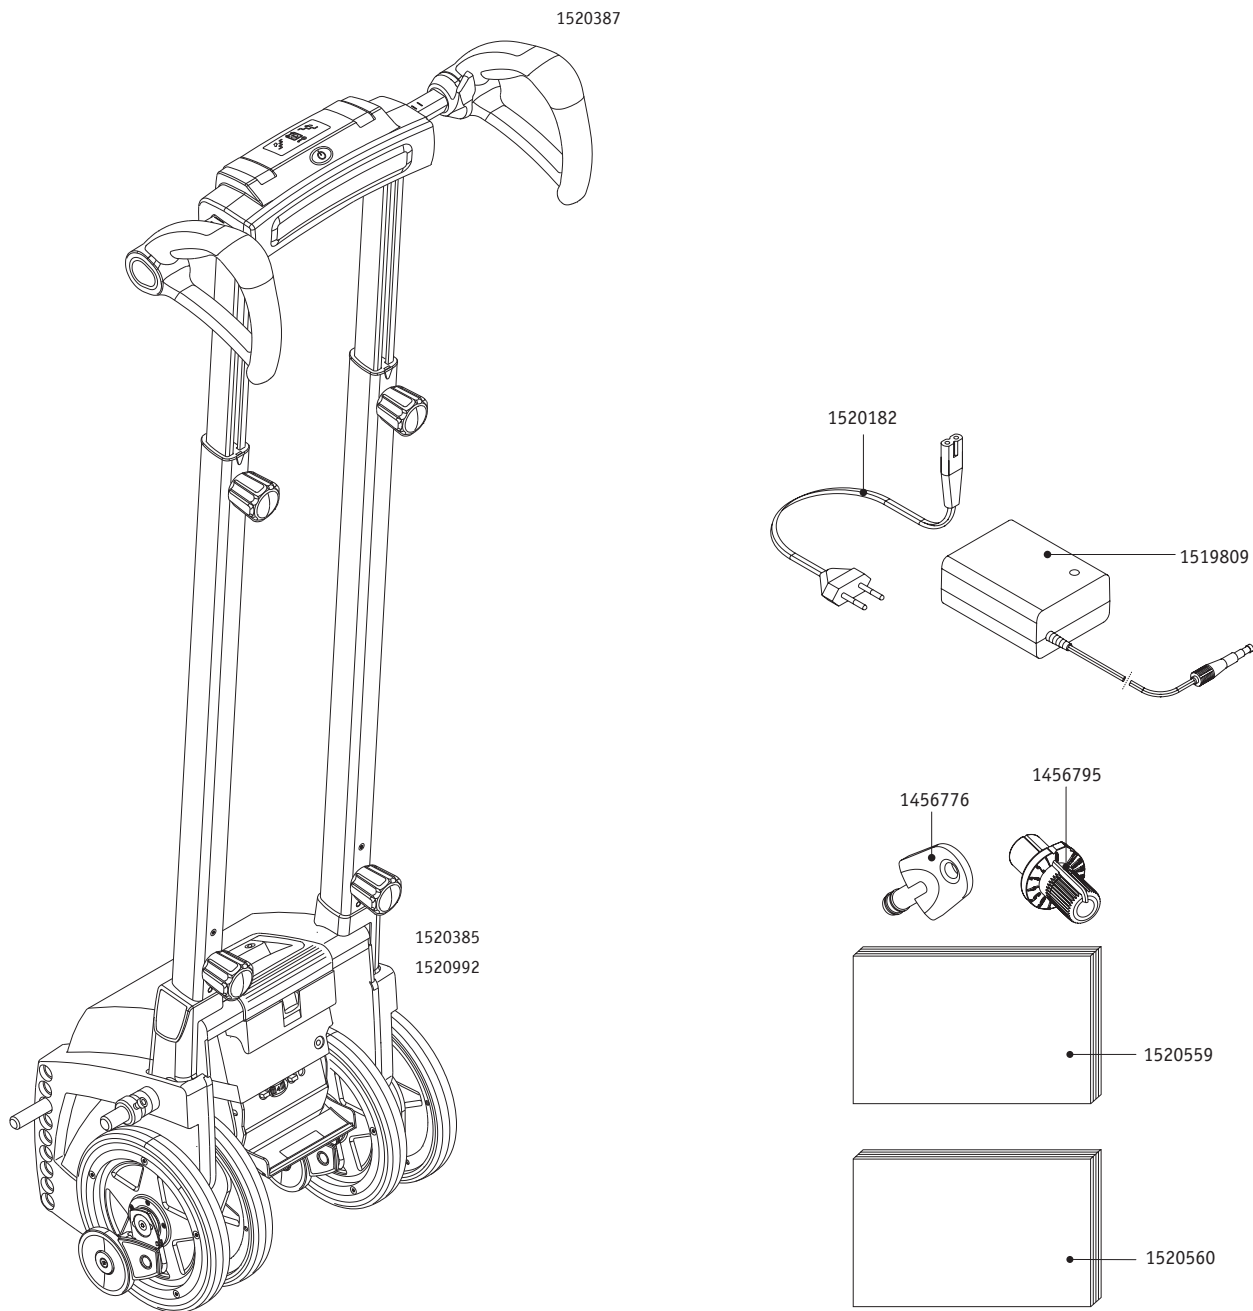

scalamobil S35/S38

Components

Order number	Description	Qty	Net in EUR
1456776	Immobiliser key A10/E35/E36/V25 grey	pcs	11,80
1456795	Programming key scalamobil/scalacombi	pcs	1,85
1519809	Charger 24V 1,0A with main cable EU	pcs	114,80
1520182	Mains cable for charger 1.0A EU	pcs	21,60
1520385	Drive unit scalamobil S35	pcs	4.591,45
1520387	Handle complete S35/S38	pcs	704,05
1520389	Battery pack S35/S36/S38/S39	pcs	160,00
1520559	Documentation Kit S35/S38 multilingual	pcs	25,00
1520560	Documentation Kit S35/S38 German	pcs	15,00
1520992	Drive unit scalamobil S38/S39	pcs	5.182,15