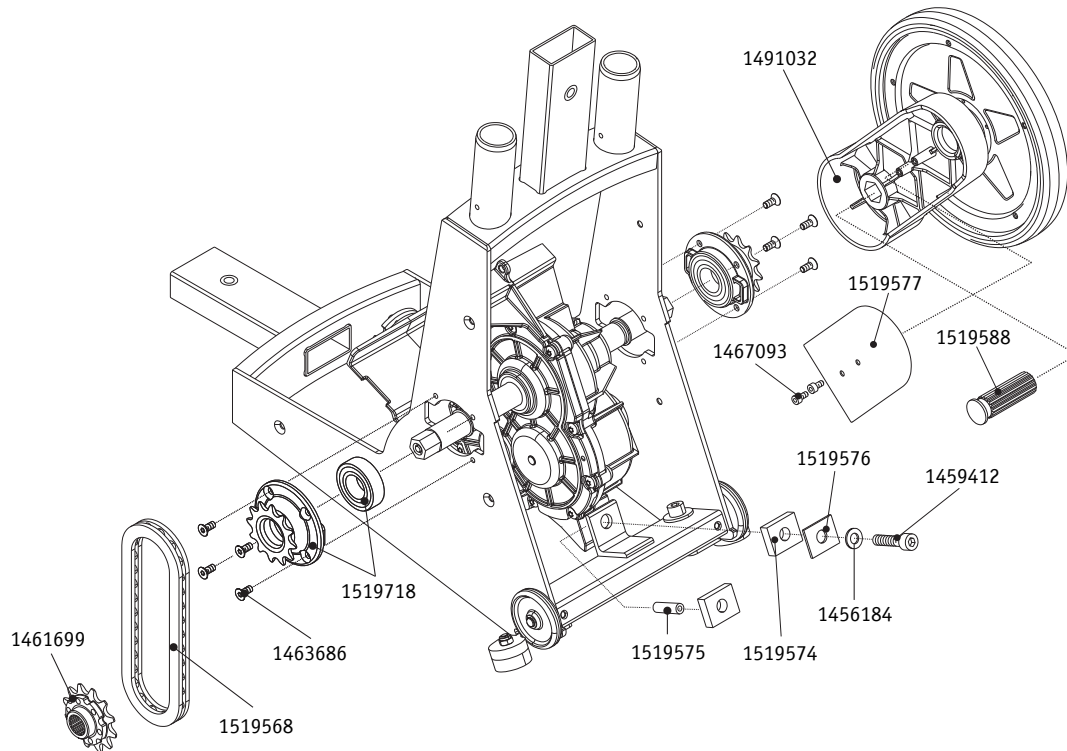

scalacombi eco S34

Drive unit gear box

Order number	Description	Qty	Net in EUR
1456184	Washer DIN 125	pcs	0,05
1459412	Cylinder head screw DIN 912 - M 8 x 35	pcs	0,35
1461699	Toothed wheel scalamobil S35/S34	pcs	11,70
1463686	Torx screw DIN 7991 - M 5 x 12	pcs	0,20
1467093	Countersunk head screw M 4 x 10	pcs	0,60
1491032	Excenter S34	pcs	75,45
1519568	Chain S34 (30 elements)	pcs	17,25
1519574	Rubber pad for bracket of motor unit S34	pcs	3,95
1519575	Bush for bracket of motor unit S34	pcs	2,95
1519576	Blank sheet for bracket of motor unit S34	pcs	6,90
1519577	Cover for Excenter S34	pcs	15,35
1519588	Brake shaft S34	pcs	20,60
1519718	Bearing	pcs	14,30