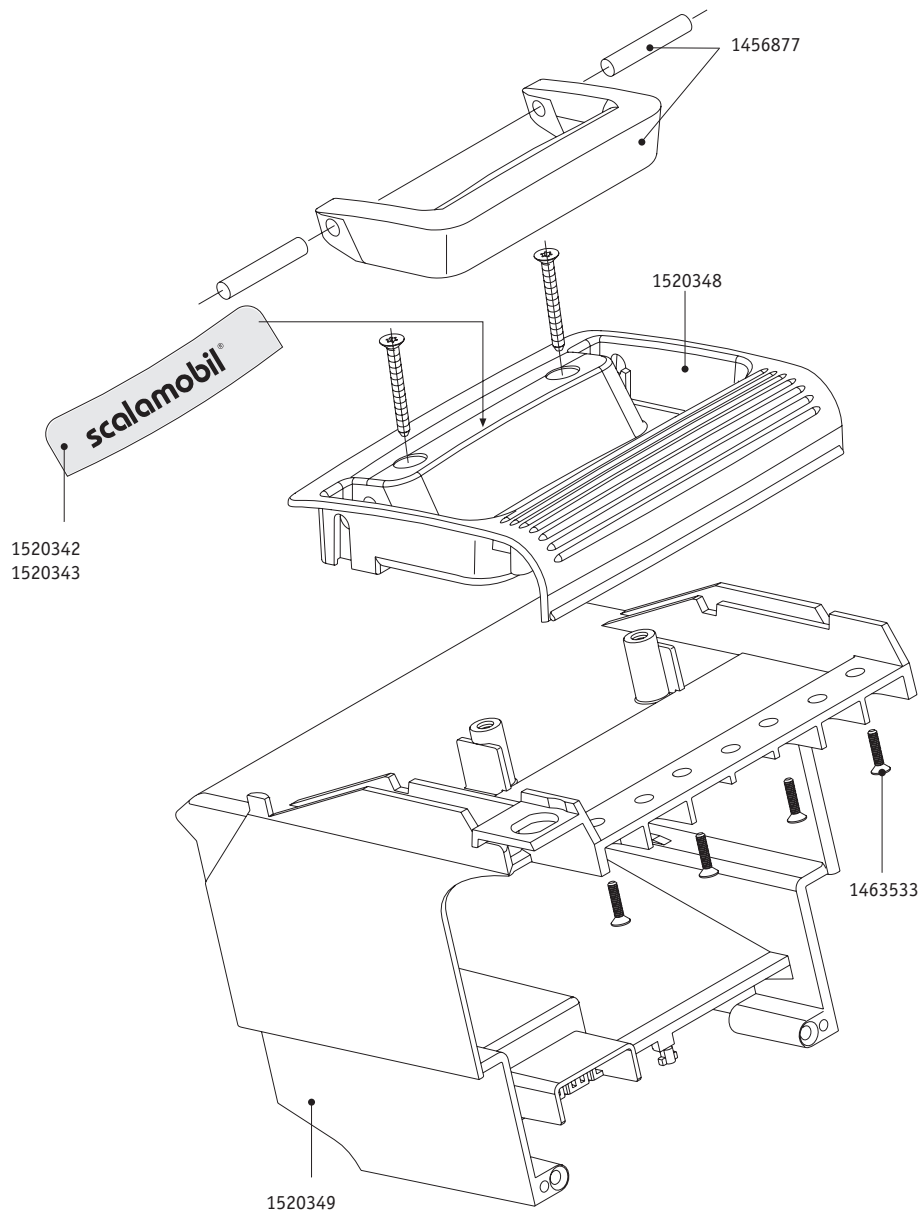

scalamobil S35/S38

Battery tray

Order number	Description	Qty	Net in EUR
1456877	Carrying handle scalamobil	pcs	6,40
1463533	Screw Ejot PT K 40 x 16 WN 1451	pcs	0,15
1520342	Sticker „scalamobil“ motor unit S35	pcs	1,30
1520343	Sticker „scalacombi“ motor unit S36	pcs	1,30
1520348	Adapter/Cover for carrying handle S35/S36	pcs	14,75
1520349	Chute for battery pack S35/S36/S38/S39	pcs	20,90