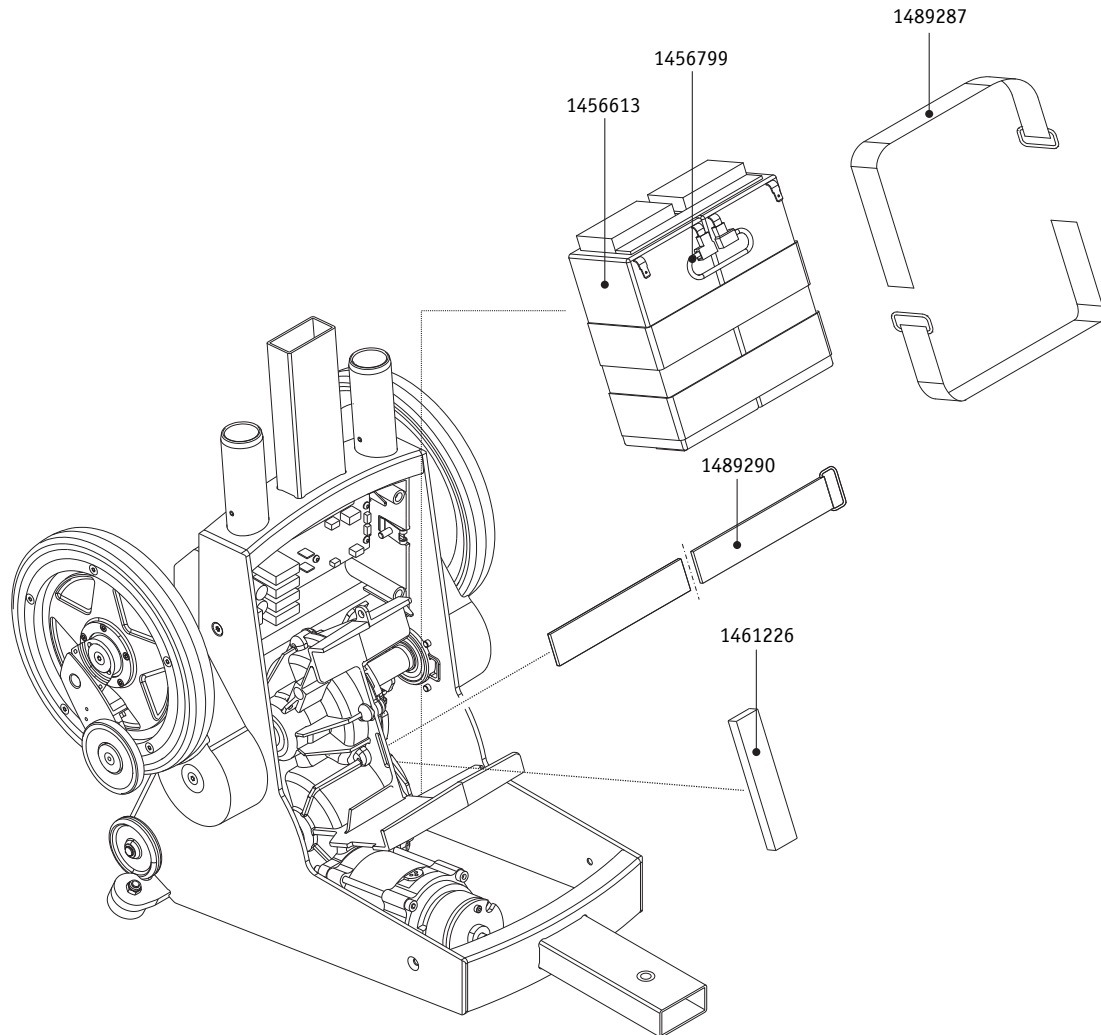

scalacombi eco S34

Drive unit gear box battery

Order number	Description	Qty	Net in EUR
1456613	Foam rubber small	pcs	0,20
1456799	Batteries scalamobil complete	pcs	112,00
1461226	Rubber pad for battery S34	pcs	1,50
1489287	Velcro strap 350mm black	pcs	4,50
1489290	Velcro strap 500mm black	pcs	4,50