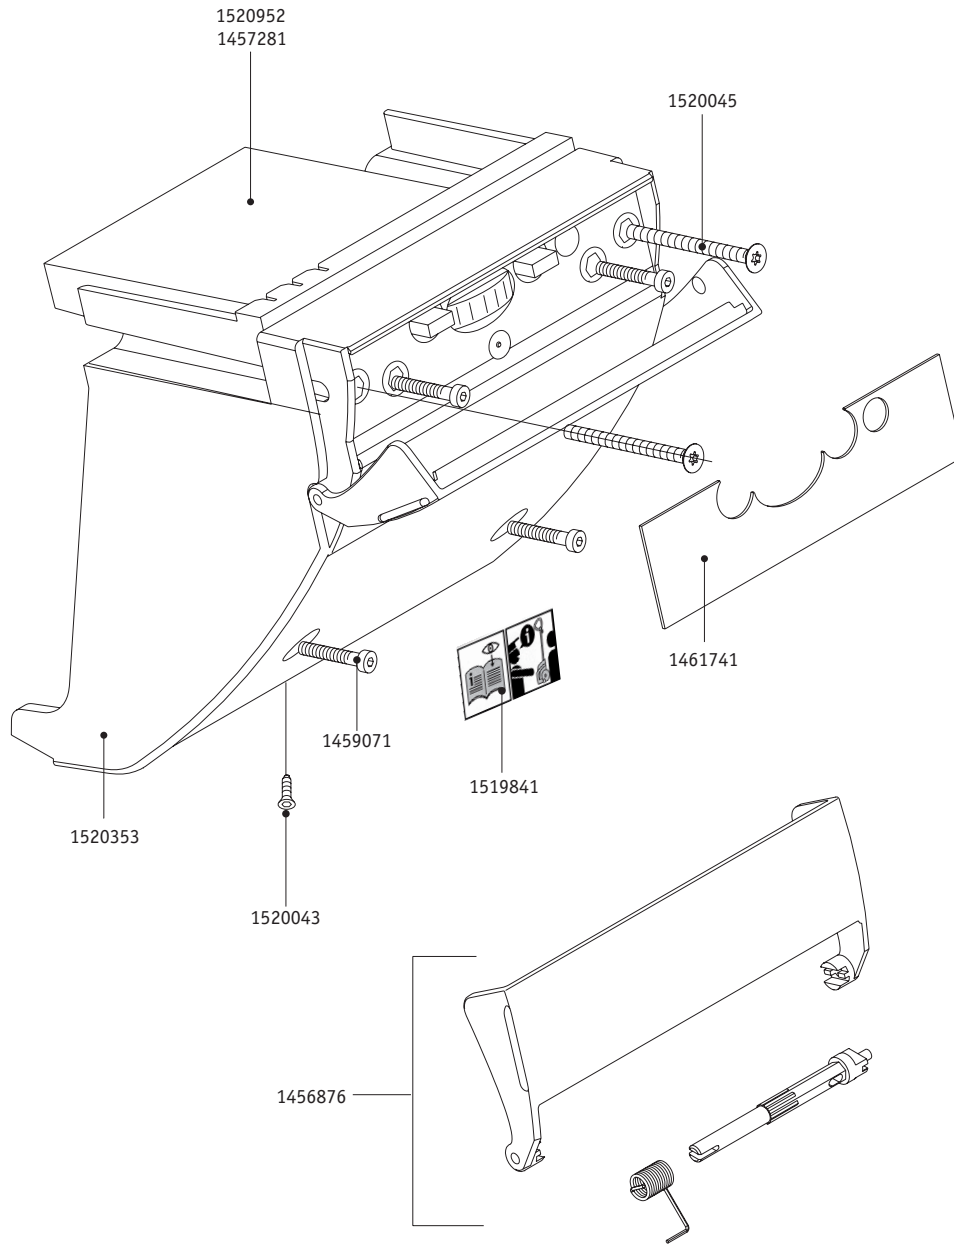

scalamobil S35/S38

Drive unit

Order number	Description	Qty	Net in EUR
1456185	Locking ring 14 x 1	pcs	0,15
1456646	Spacer ring 2mm	pcs	0,65
1456648	Spacer ring 10mm	pcs	0,65
1456789	Distance socket scalamobil lower mounting	pcs	1,50
1456854	Set collar galvanized for scalamobil	pcs	10,70
1456873	Screws and bolts for mounting of upper bolts scalamobil (without bolts)	pcs	1,50
1457767	Lower bolt scalamobil (Dummy Code)	pcs	22,35
1457770	Upper bolts scalamobil (Dummy Code)	pcs	32,65
1461655	Side shell cover scalamobil S35	pcs	1,55
1463454	Device feet scalamobil S35	pcs	3,15
1463458	Rubber protector housing scalamobil	pcs	4,10
1489247	Adjusting ring set for scalamobil/viamobil	pcs	16,95

scalamobil S35/S38

E-Box

Order number	Description	Qty	Net in EUR
1456876	Cover for electronic box scalamobil S35	pcs	7,40
1457281	Circuit board scalamobil IQ-Feature with bearing sensor	pcs	379,00
1459071	Cylinder head screw DIN 912 - M 4 x 12 - 8.8	pcs	0,40
1461741	Sticker „Operating cover“ scalamobil S35	pcs	1,30
1519841	Label warning advice scalamobil	pcs	1,00
1520043	Ejot Easyboss 50 x 3,5 x 8	pcs	1,35
1520045	Ejot Delta PT Screw 50 x 18-AZK	pcs	0,30
1520353	Housing E-Box S35/S36	pcs	16,35
1520952	Circuit board scalamobil S38 IQ-Feature with bearing sensor	pcs	383,00