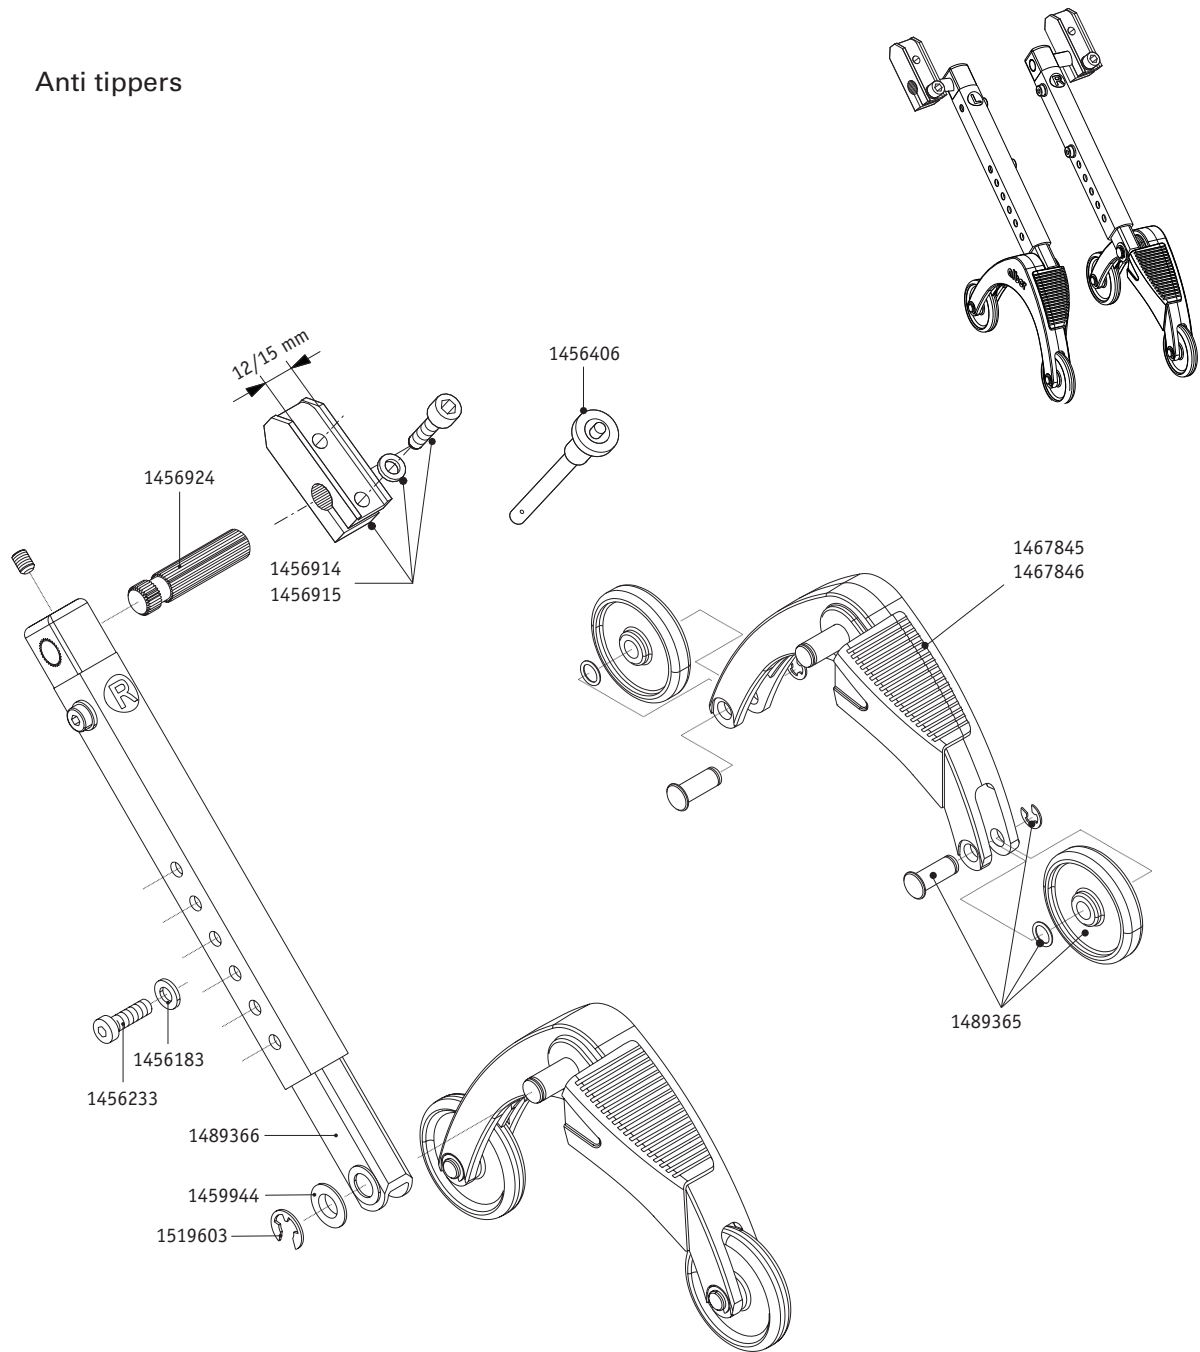

scalamobil accessories

Anti tippers

1519747
1519748

Order number	Description	Qty	Net in EUR
1456183	Washer DIN 125 - A 6,4	pcs	0,05
1456233	Cylinder head screw M 6 x 20	pcs	0,25
1456406	Quickpin quick release bolt	pcs	21,85
1456914	Fixation set 2 x 12mm for anti-tippers	pcs	46,45
1456915	Fixation set 2 x 15mm for anti-tippers	pcs	46,45
1456924	Toothed bar for anti-tippers e-fix	pcs	14,40
1459944	Washer DIN 988 - 10 x 16 x 1	pcs	0,05
1467845	Support angle right for anti-tippers	pcs	19,00
1467846	Support angle left for anti-tippers	pcs	19,00
1489365	Wheel for anti-tippers complete	pcs	2,40
1489366	Slide rod anti-tippers mounted	pcs	20,60
1519603	Securing disk DIN 6799-Gr.8 vz	pcs	0,05
1519747	Anti-tippers without jack-up function 12mm (pair)	pcs	262,00
1519748	Anti-tippers without jack-up function 15mm (pair)	pcs	262,00